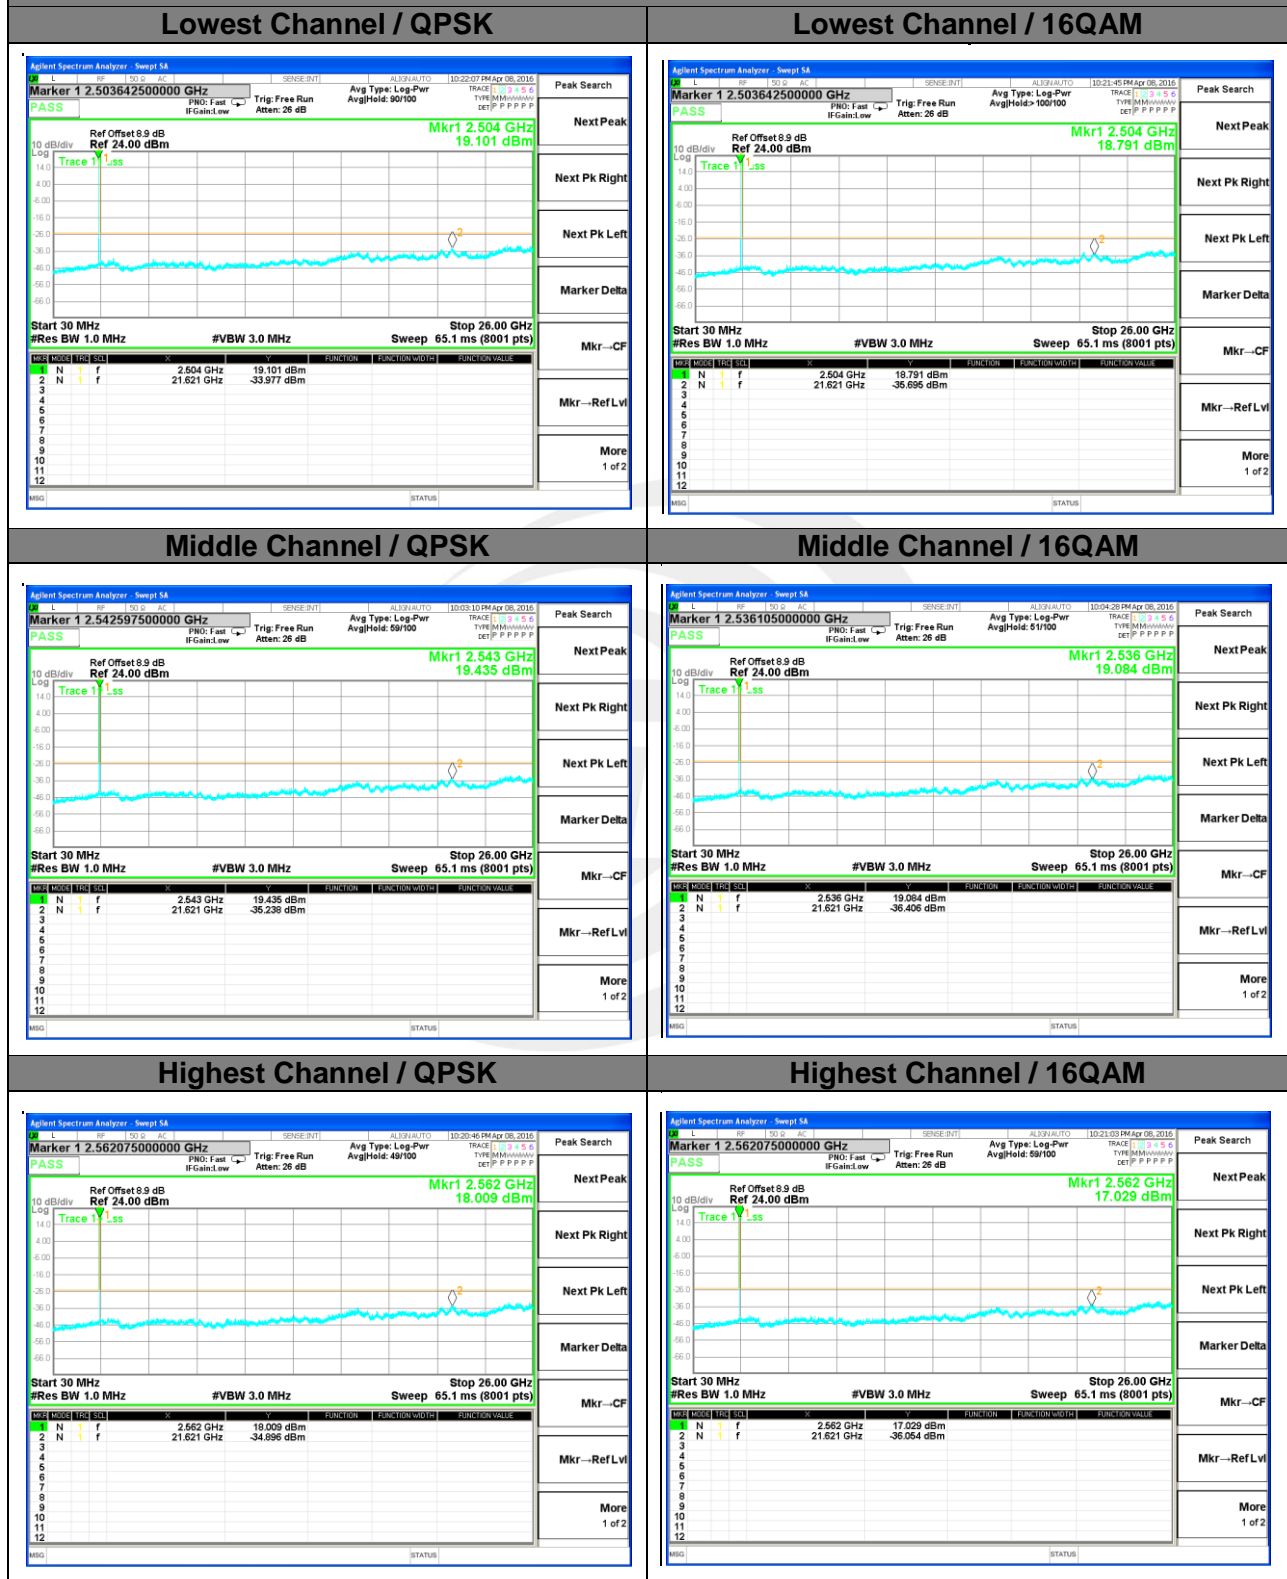

LTE BAND 4

LTE Band 4 / 15MHz /Emission

LTE BAND 4

LTE Band 4 / 20MHz /Emission

LTE BAND 5

LTE Band 5 / 1.4MHz /Emission

Lowest Channel / QPSK

Lowest Channel / 16QAM

Lowest Channel / QPSK

Lowest Channel / 16QAM

Middle Channel / QPSK

Middle Channel / 16QAM

Highest Channel / QPSK

Highest Channel / 16QAM

LTE BAND 5

LTE Band 5 / 10MHz /Emission

Lowest Channel / QPSK

Lowest Channel / 16QAM

Middle Channel / QPSK

Middle Channel / 16QAM

Highest Channel / QPSK

Highest Channel / 16QAM

LTE BAND 7

LTE Band 7 / 5MHz /Emission

LTE BAND 7

LTE Band 7 / 10MHz /Emission

LTE BAND 7

LTE Band 7 / 15MHz /Emission

LTE BAND 7

LTE Band 7 / 20MHz /Emission