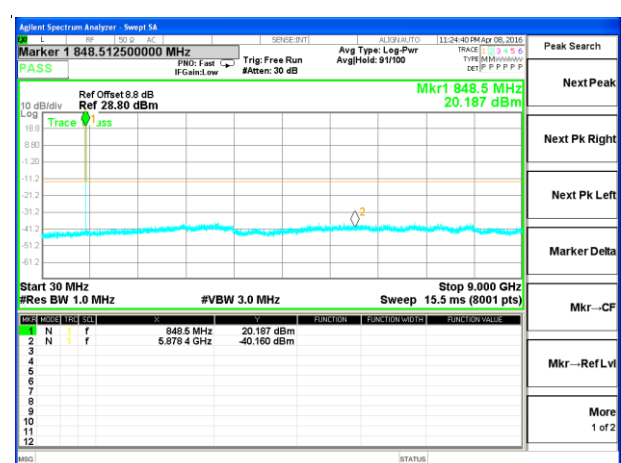

LTE BAND 4

LTE Band 4 / 15MHz /Emission

LTE BAND 4

LTE Band 4 / 20MHz /Emission

LTE BAND 5

LTE Band 5 / 1.4MHz /Emission

Lowest Channel / QPSK

Lowest Channel / 16QAM

Middle Channel / QPSK

Middle Channel / 16QAM

Highest Channel / QPSK

Highest Channel / 16QAM

LTE BAND 5

LTE Band5 / 3MHz / Emission

LTE BAND 5

LTE Band 5 / 5MHz /Emission

Lowest Channel / QPSK

Lowest Channel / 16QAM

Middle Channel / QPSK

Middle Channel / 16QAM

Highest Channel / QPSK

Highest Channel / 16QAM

LTE BAND 5

LTE Band 5 / 10MHz /Emission