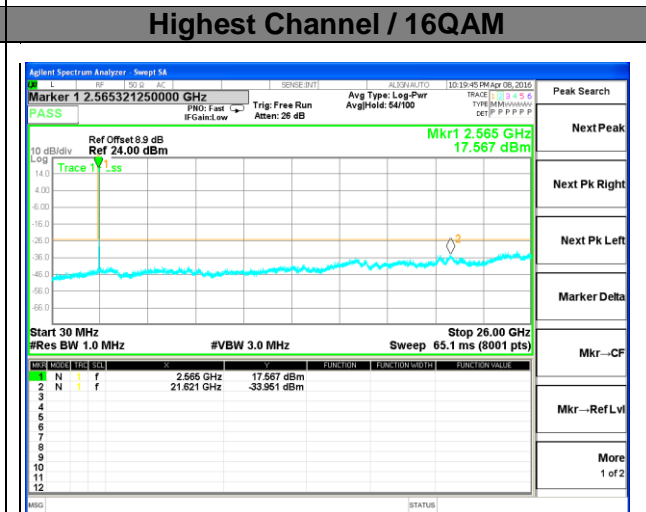

Lowest Channel / QPSK

Lowest Channel / 16QAM

Middle Channel / QPSK

Middle Channel / 16QAM

Highest Channel / QPSK

Highest Channel / 16QAM

LTE BAND 5

LTE Band 5 / 10MHz /Emission

Lowest Channel / QPSK

Lowest Channel / 16QAM

Middle Channel / QPSK

Middle Channel / 16QAM

Highest Channel / QPSK

Highest Channel / 16QAM

LTE BAND 7

LTE Band 7 / 5MHz /Emission

LTE BAND 7

LTE Band 7 / 10MHz /Emission

LTE BAND 7

LTE Band 7 / 15MHz /Emission

LTE BAND 7

LTE Band 7 / 20MHz /Emission