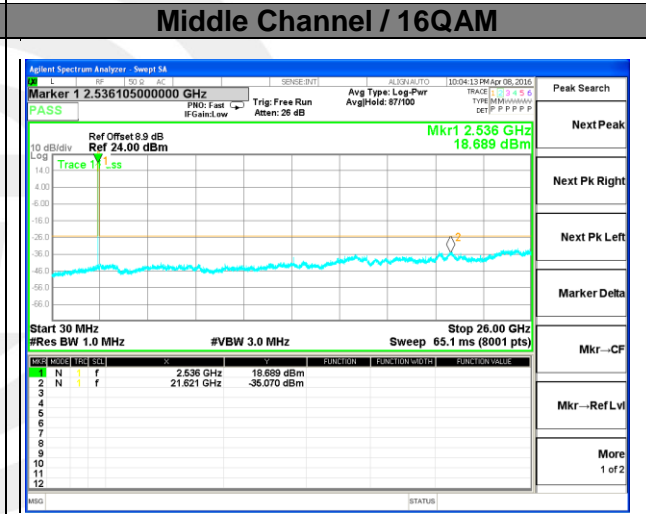

Lowest Channel / QPSK

Lowest Channel / 16QAM

Middle Channel / QPSK

Middle Channel / 16QAM

Highest Channel / QPSK

Highest Channel / 16QAM

LTE BAND 5

LTE Band 5 / 10MHz /Emission

Lowest Channel / QPSK

Lowest Channel / 16QAM

Middle Channel / QPSK

Middle Channel / 16QAM

Highest Channel / QPSK

Highest Channel / 16QAM

LTE BAND 7

LTE Band 7 / 5MHz /Emission

LTE BAND 7

LTE Band 7 / 10MHz /Emission

LTE BAND 7

LTE Band 7 / 15MHz /Emission

LTE BAND 7

LTE Band 7 / 20MHz /Emission