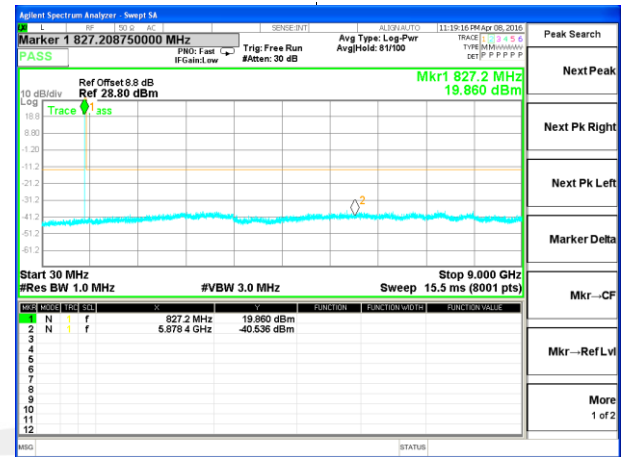

LTE BAND 4

LTE Band 4 / 15MHz /Emission

LTE BAND 4

LTE Band 4 / 20MHz /Emission

LTE BAND 5

LTE Band 5 / 1.4MHz /Emission

Lowest Channel / QPSK

Lowest Channel / 16QAM

Middle Channel / QPSK

Middle Channel / 16QAM

Highest Channel / QPSK

Highest Channel / 16QAM

LTE BAND 5

LTE Band5 / 3MHz / Emission

LTE BAND 5

LTE Band 5 / 5MHz /Emission

Lowest Channel / QPSK

Lowest Channel / 16QAM

Middle Channel / QPSK

Middle Channel / 16QAM

Highest Channel / QPSK

Highest Channel / 16QAM

LTE BAND 5

LTE Band 5 / 10MHz /Emission