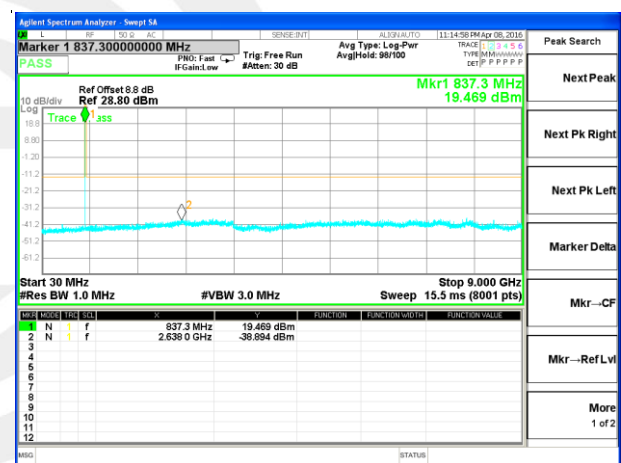

Middle Channel / QPSK

Middle Channel / 16QAM

Highest Channel / QPSK

Highest Channel / 16QAM

LTE BAND 4

LTE Band 4 / 5MHz /Emission

LTE BAND 4

LTE Band 4 / 10MHz /Emission

LTE BAND 4

LTE Band 4 / 15MHz /Emission

LTE BAND 4

LTE Band 4 / 20MHz /Emission

LTE BAND 5

LTE Band 5 / 1.4MHz /Emission

Lowest Channel / QPSK

Lowest Channel / 16QAM

Middle Channel / QPSK

Middle Channel / 16QAM

Highest Channel / QPSK

Highest Channel / 16QAM

LTE BAND 5

LTE Band5 / 3MHz / Emission

LTE BAND 5

LTE Band 5 / 5MHz /Emission