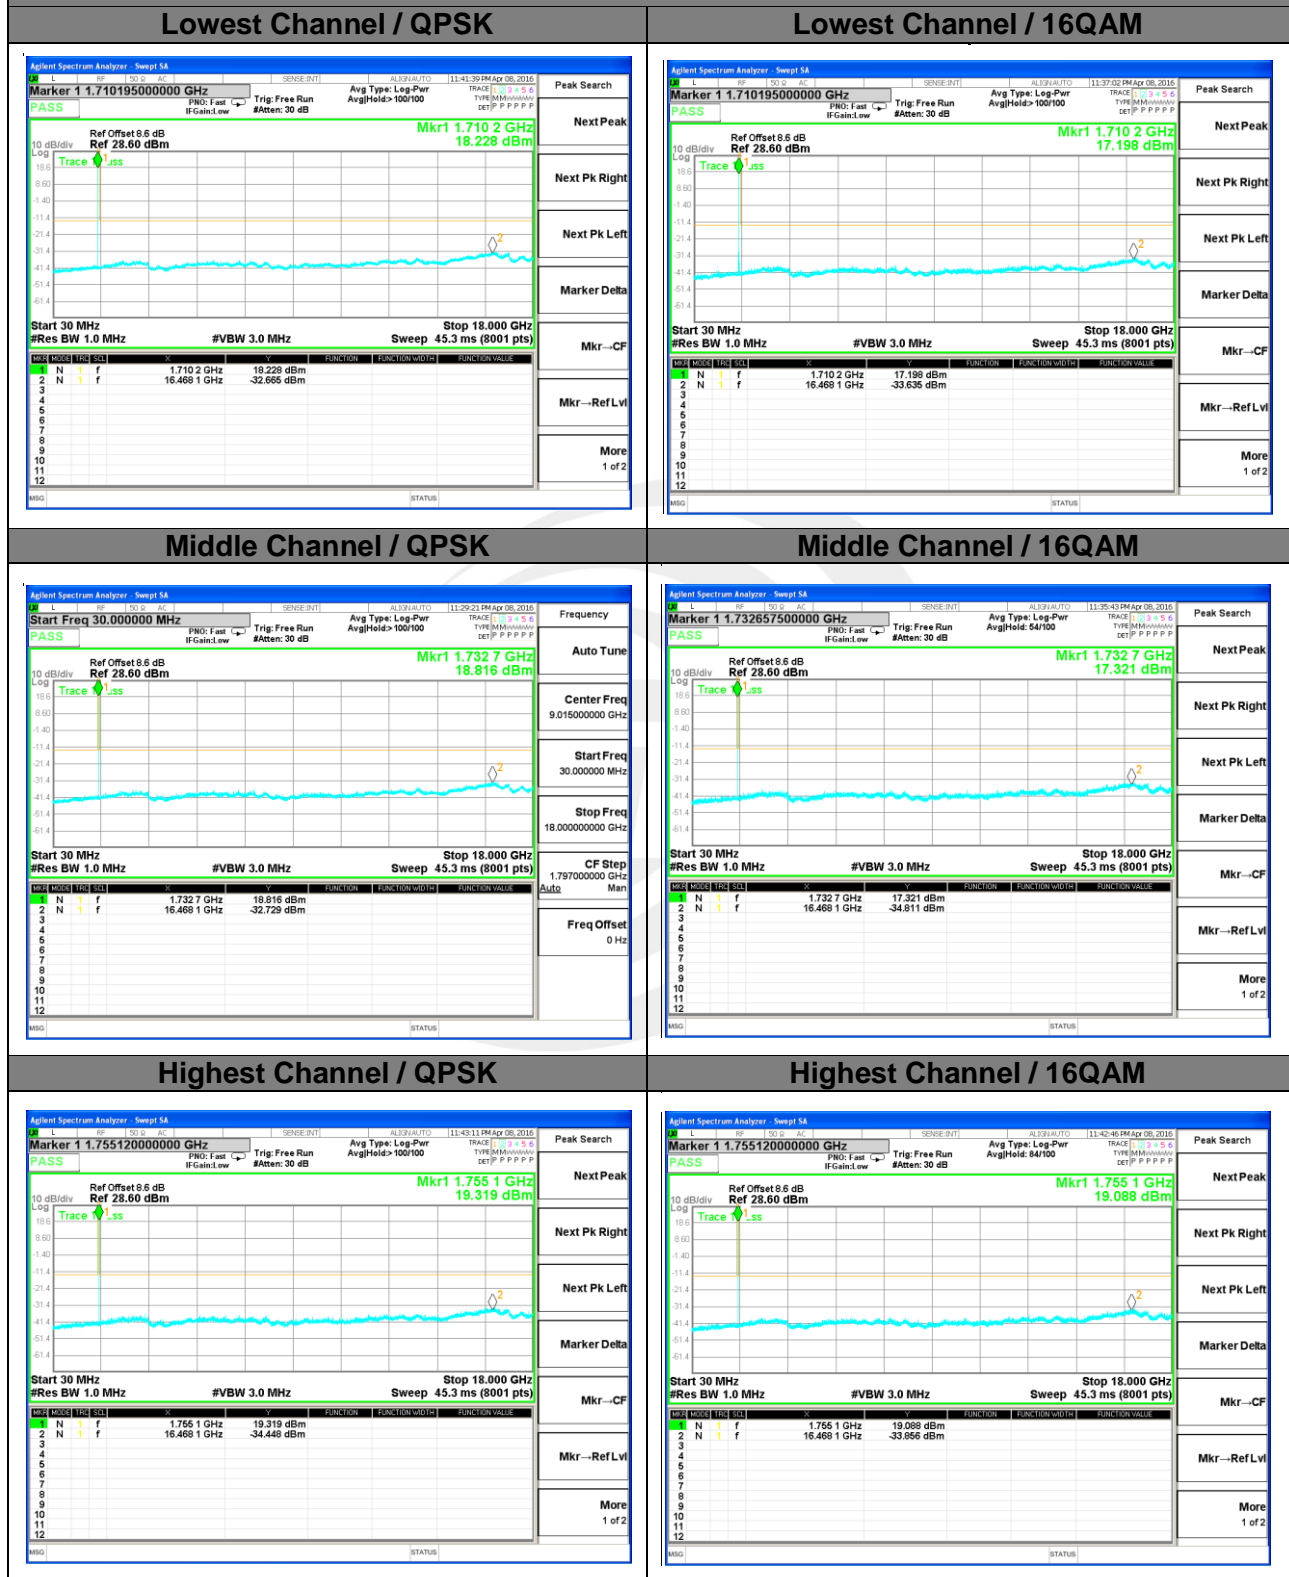

LTE BAND 2

LTE Band 2 / 20MHz /Emission

LTE BAND 4

LTE Band 4 / 1.4MHz /Emission

LTE BAND 4

LTE Band 4 / 3MHz /Emission

Lowest Channel / QPSK

Lowest Channel / 16QAM

Middle Channel / QPSK

Middle Channel / 16QAM

Highest Channel / QPSK

Highest Channel / 16QAM

LTE BAND 4

LTE Band 4 / 5MHz /Emission

LTE BAND 4

LTE Band 4 / 10MHz /Emission

LTE BAND 4

LTE Band 4 / 15MHz /Emission

LTE BAND 4

LTE Band 4 / 20MHz /Emission

LTE BAND 5

LTE Band 5 / 1.4MHz /Emission

Lowest Channel / QPSK

Lowest Channel / 16QAM

Middle Channel / QPSK

Middle Channel / 16QAM

Highest Channel / QPSK

Highest Channel / 16QAM

LTE BAND 5

LTE Band5 / 3MHz / Emission

LTE BAND 5

LTE Band 5 / 5MHz /Emission