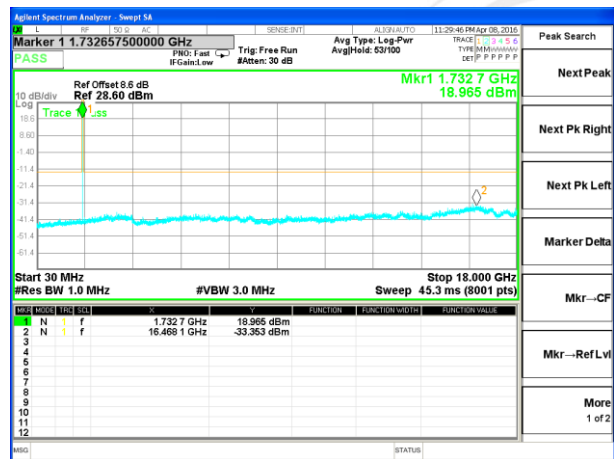

LTE BAND 2

LTE Band 2 / 20MHz /Emission

LTE BAND 4

LTE Band 4 / 1.4MHz /Emission

LTE BAND 4

LTE Band 4 / 3MHz /Emission

Lowest Channel / QPSK

Lowest Channel / 16QAM

Middle Channel / QPSK

Middle Channel / 16QAM

Highest Channel / QPSK

Highest Channel / 16QAM

LTE BAND 4

LTE Band 4 / 5MHz /Emission

LTE BAND 4

LTE Band 4 / 10MHz /Emission

LTE BAND 4

LTE Band 4 / 15MHz /Emission

LTE BAND 4

LTE Band 4 / 20MHz /Emission

LTE BAND 5

LTE Band 5 / 1.4MHz /Emission

Lowest Channel / QPSK

Lowest Channel / 16QAM