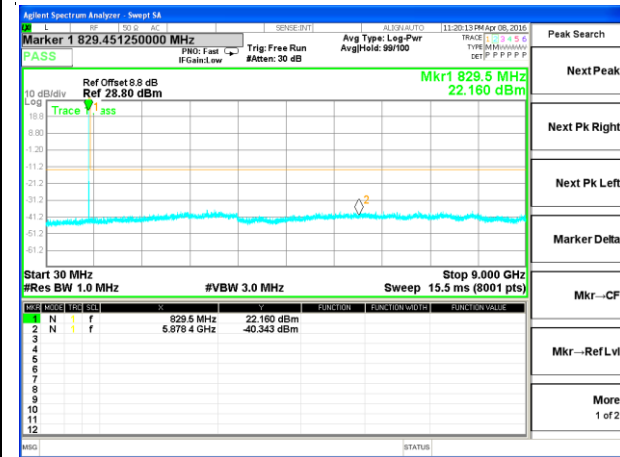

Middle Channel / QPSK

Middle Channel / 16QAM

Highest Channel / QPSK

Highest Channel / 16QAM

LTE BAND 5

LTE Band5 / 3MHz / Emission

LTE BAND 5

LTE Band 5 / 5MHz /Emission

Lowest Channel / QPSK

Lowest Channel / 16QAM

Middle Channel / QPSK

Middle Channel / 16QAM

Highest Channel / QPSK

Highest Channel / 16QAM

LTE BAND 5

LTE Band 5 / 10MHz /Emission

Lowest Channel / QPSK

Lowest Channel / 16QAM

Middle Channel / QPSK

Middle Channel / 16QAM

Highest Channel / QPSK

Highest Channel / 16QAM

LTE BAND 7

LTE Band 7 / 5MHz /Emission