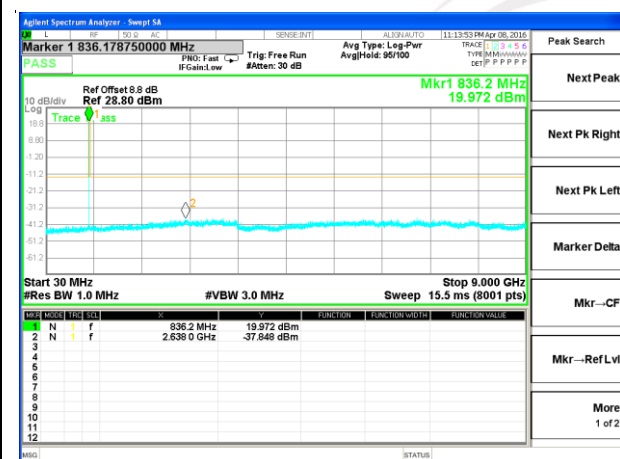

Middle Channel / QPSK

Middle Channel / 16QAM

Highest Channel / QPSK

Highest Channel / 16QAM

LTE BAND 5

LTE Band5 / 3MHz / Emission

LTE BAND 5

LTE Band 5 / 5MHz /Emission

Lowest Channel / QPSK

Lowest Channel / 16QAM

Middle Channel / QPSK

Middle Channel / 16QAM

Highest Channel / QPSK

Highest Channel / 16QAM

LTE BAND 5

LTE Band 5 / 10MHz /Emission

Lowest Channel / QPSK

Lowest Channel / 16QAM

Middle Channel / QPSK

Middle Channel / 16QAM

Highest Channel / QPSK

Highest Channel / 16QAM

LTE BAND 7

LTE Band 7 / 5MHz /Emission