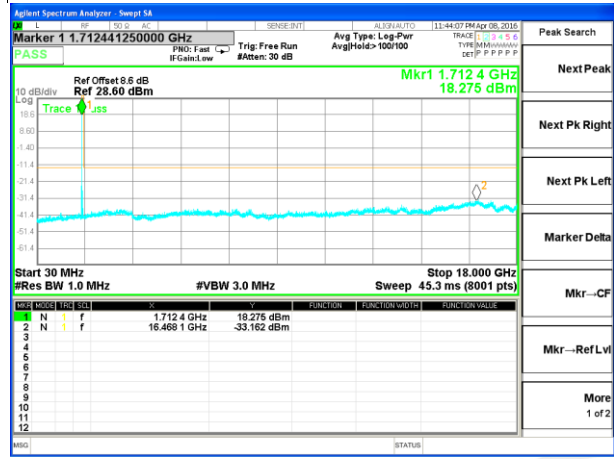

LTE BAND 2

LTE Band 2 / 20MHz /Emission

LTE BAND 4

LTE Band 4 / 1.4MHz /Emission

LTE BAND 4

LTE Band 4 / 3MHz /Emission

Lowest Channel / QPSK

Lowest Channel / 16QAM

Middle Channel / QPSK

Middle Channel / 16QAM

Highest Channel / QPSK

Highest Channel / 16QAM

LTE BAND 4

LTE Band 4 / 5MHz /Emission

LTE BAND 4

LTE Band 4 / 10MHz /Emission

LTE BAND 4

LTE Band 4 / 15MHz /Emission

LTE BAND 4

LTE Band 4 / 20MHz /Emission

LTE BAND 5

LTE Band 5 / 1.4MHz /Emission

Lowest Channel / QPSK

Lowest Channel / 16QAM