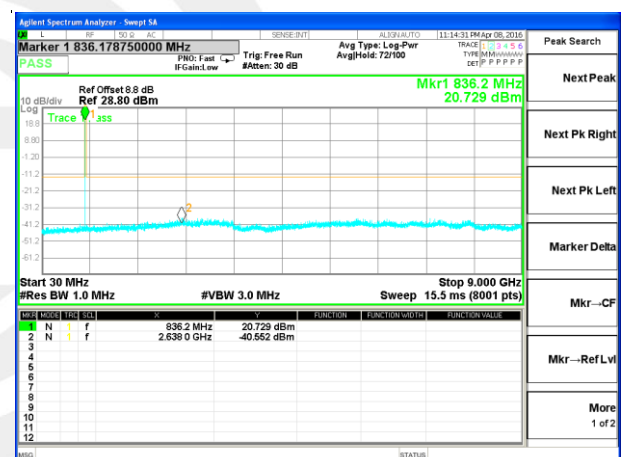

Middle Channel / QPSK

Middle Channel / 16QAM

Highest Channel / QPSK

Highest Channel / 16QAM

LTE BAND 5

LTE Band5 / 3MHz / Emission

LTE BAND 5

LTE Band 5 / 5MHz /Emission

Lowest Channel / QPSK

Lowest Channel / 16QAM

Middle Channel / QPSK

Middle Channel / 16QAM

Highest Channel / QPSK

Highest Channel / 16QAM

LTE BAND 5

LTE Band 5 / 10MHz /Emission

Lowest Channel / QPSK

Lowest Channel / 16QAM

Middle Channel / QPSK

Middle Channel / 16QAM

Highest Channel / QPSK

Highest Channel / 16QAM

LTE BAND 7

LTE Band 7 / 5MHz /Emission