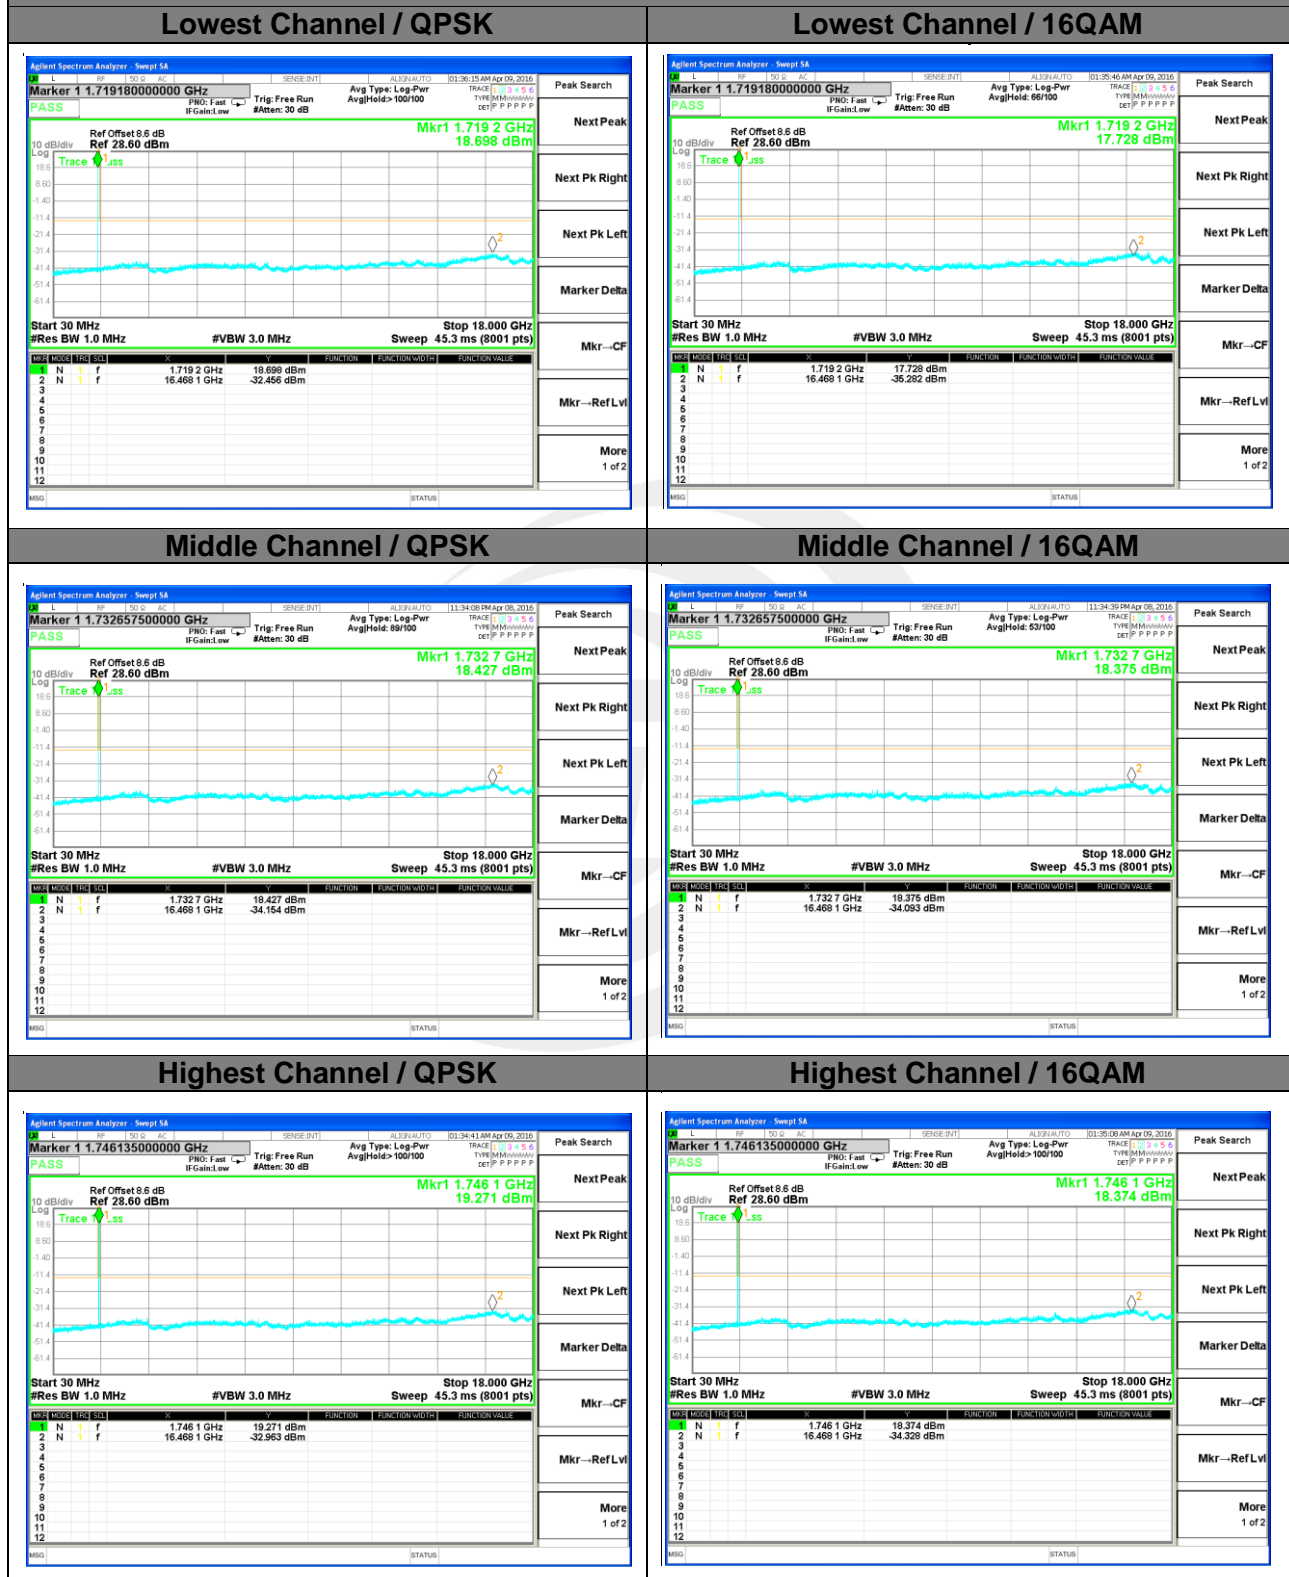

Middle Channel / QPSK

Middle Channel / 16QAM

Highest Channel / QPSK

Highest Channel / 16QAM

LTE BAND 4

LTE Band 4 / 5MHz /Emission

LTE BAND 4

LTE Band 4 / 10MHz /Emission

LTE BAND 4

LTE Band 4 / 15MHz /Emission

LTE BAND 4

LTE Band 4 / 20MHz /Emission

LTE BAND 5

LTE Band 5 / 1.4MHz /Emission

Lowest Channel / QPSK

Lowest Channel / 16QAM

Middle Channel / QPSK

Middle Channel / 16QAM

Highest Channel / QPSK

Highest Channel / 16QAM

LTE BAND 5

LTE Band5 / 3MHz / Emission

LTE BAND 5

LTE Band 5 / 5MHz /Emission

Lowest Channel / QPSK

Lowest Channel / 16QAM

Middle Channel / QPSK

Middle Channel / 16QAM

Highest Channel / QPSK

Highest Channel / 16QAM

LTE BAND 5

LTE Band 5 / 10MHz /Emission