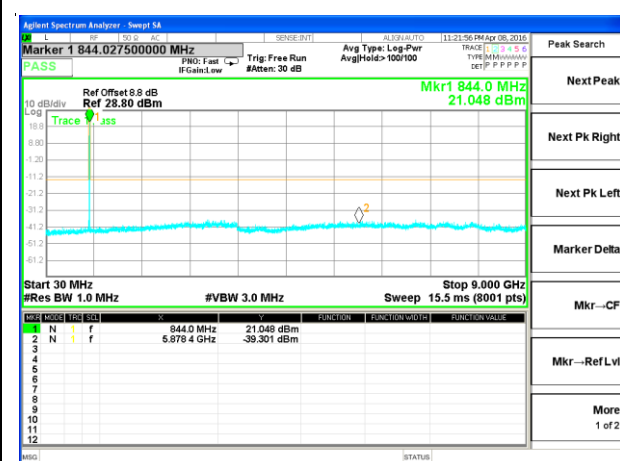

Lowest Channel / QPSK

Lowest Channel / 16QAM

Middle Channel / QPSK

Middle Channel / 16QAM

Highest Channel / QPSK

Highest Channel / 16QAM

LTE BAND 5

LTE Band 5 / 10MHz /Emission

Lowest Channel / QPSK

Lowest Channel / 16QAM

Middle Channel / QPSK

Middle Channel / 16QAM

Highest Channel / QPSK

Highest Channel / 16QAM

LTE BAND 7

LTE Band 7 / 5MHz /Emission

LTE BAND 7

LTE Band 7 / 10MHz /Emission

LTE BAND 7

LTE Band 7 / 15MHz /Emission

LTE BAND 7

LTE Band 7 / 20MHz /Emission