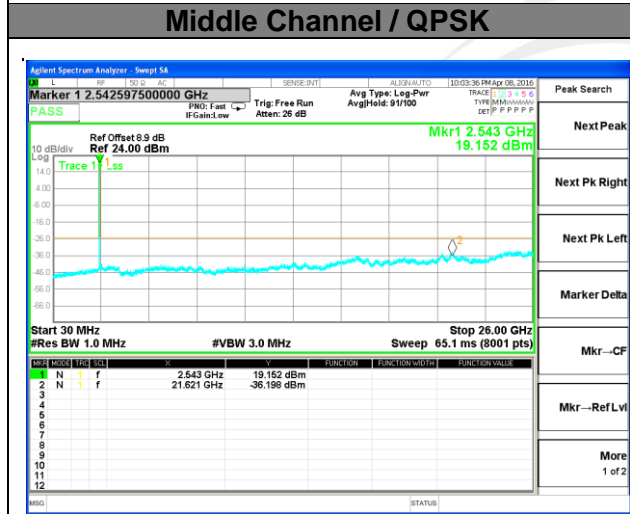

Lowest Channel / QPSK

Lowest Channel / 16QAM

Middle Channel / QPSK

Middle Channel / 16QAM

Highest Channel / QPSK

Highest Channel / 16QAM

LTE BAND 5

LTE Band 5 / 10MHz /Emission

Lowest Channel / QPSK

Lowest Channel / 16QAM

Middle Channel / QPSK

Middle Channel / 16QAM

Highest Channel / QPSK

Highest Channel / 16QAM

LTE BAND 7

LTE Band 7 / 5MHz /Emission

LTE BAND 7

LTE Band 7 / 10MHz /Emission

LTE BAND 7

LTE Band 7 / 15MHz /Emission

LTE BAND 7

LTE Band 7 / 20MHz /Emission