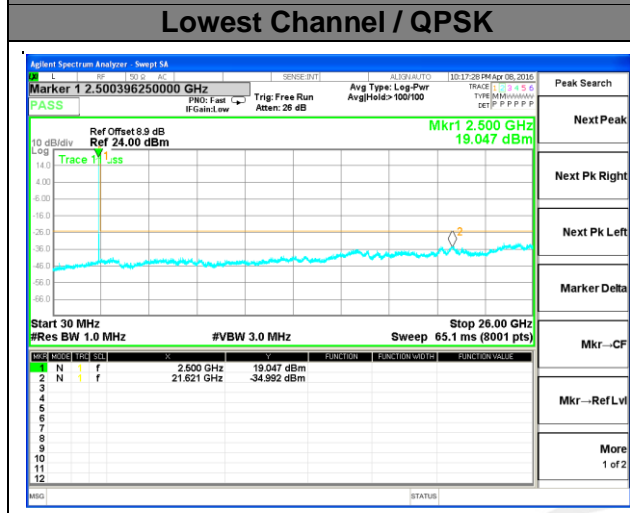

Lowest Channel / QPSK

Lowest Channel / 16QAM

Middle Channel / QPSK

Middle Channel / 16QAM

Highest Channel / QPSK

Highest Channel / 16QAM

LTE BAND 5

LTE Band 5 / 10MHz /Emission

Lowest Channel / QPSK

Lowest Channel / 16QAM

Middle Channel / QPSK

Middle Channel / 16QAM

Highest Channel / QPSK

Highest Channel / 16QAM

LTE BAND 7

LTE Band 7 / 5MHz /Emission

LTE BAND 7

LTE Band 7 / 10MHz /Emission

LTE BAND 7

LTE Band 7 / 15MHz /Emission

LTE BAND 7

LTE Band 7 / 20MHz /Emission