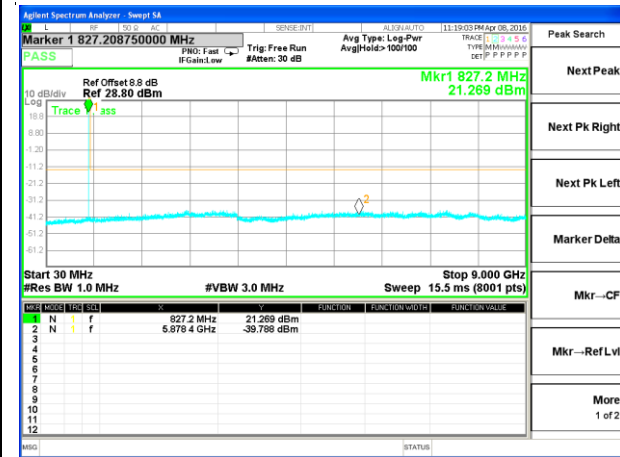

LTE BAND 4

LTE Band 4 / 15MHz /Emission

LTE BAND 4

LTE Band 4 / 20MHz /Emission

LTE BAND 5

LTE Band 5 / 1.4MHz /Emission

Lowest Channel / QPSK

Lowest Channel / 16QAM

Middle Channel / QPSK

Middle Channel / 16QAM

Highest Channel / QPSK

Highest Channel / 16QAM

LTE BAND 5

LTE Band5 / 3MHz / Emission

LTE BAND 5

LTE Band 5 / 5MHz /Emission

Lowest Channel / QPSK

Lowest Channel / 16QAM

Middle Channel / QPSK

Middle Channel / 16QAM

Highest Channel / QPSK

Highest Channel / 16QAM

LTE BAND 5

LTE Band 5 / 10MHz /Emission