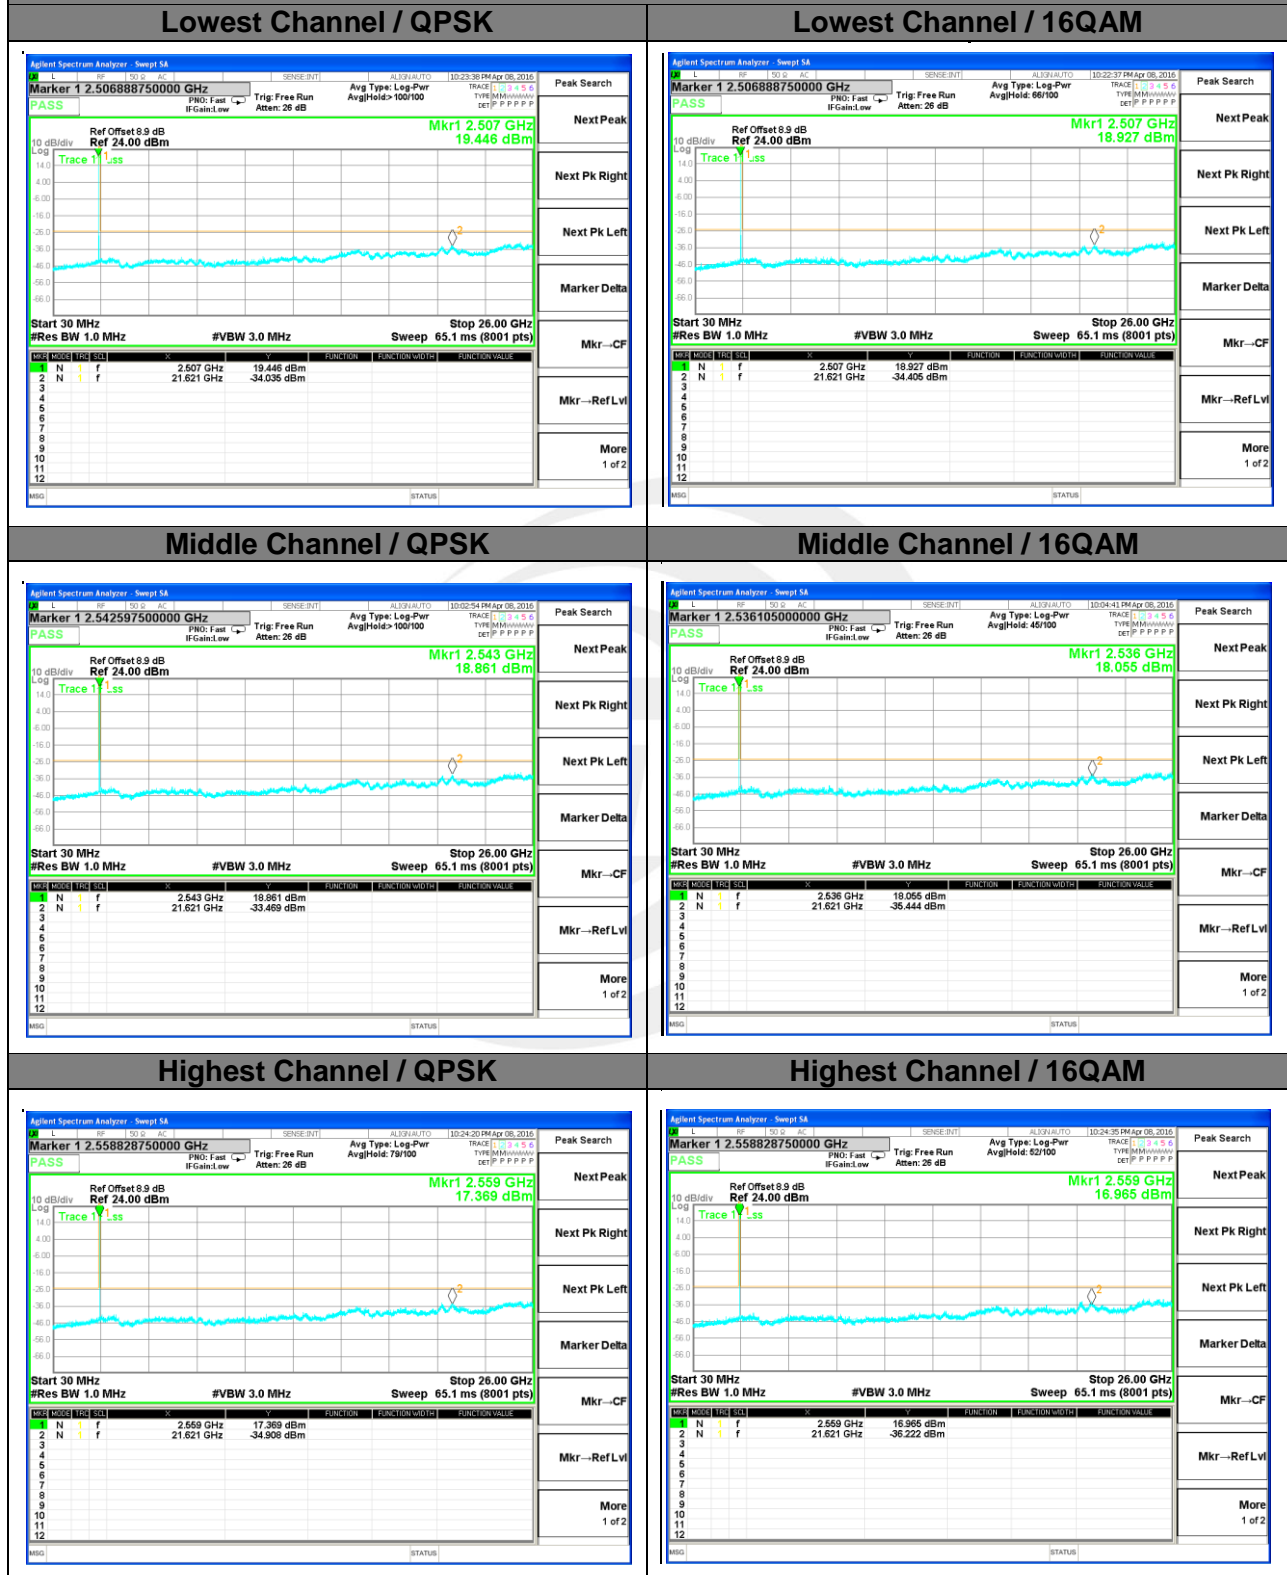

LTE BAND 4

LTE Band 4 / 15MHz /Emission

LTE BAND 4

LTE Band 4 / 20MHz /Emission

LTE BAND 5

LTE Band 5 / 1.4MHz /Emission

Lowest Channel / QPSK

Lowest Channel / 16QAM

Lowest Channel / QPSK

Lowest Channel / 16QAM

Middle Channel / QPSK

Middle Channel / 16QAM

Highest Channel / QPSK

Highest Channel / 16QAM

LTE BAND 5

LTE Band 5 / 10MHz /Emission

Lowest Channel / QPSK

Lowest Channel / 16QAM

Middle Channel / QPSK

Middle Channel / 16QAM

Highest Channel / QPSK

Highest Channel / 16QAM

LTE BAND 7

LTE Band 7 / 5MHz /Emission

LTE BAND 7

LTE Band 7 / 10MHz /Emission

LTE BAND 7

LTE Band 7 / 15MHz /Emission

LTE BAND 7

LTE Band 7 / 20MHz /Emission