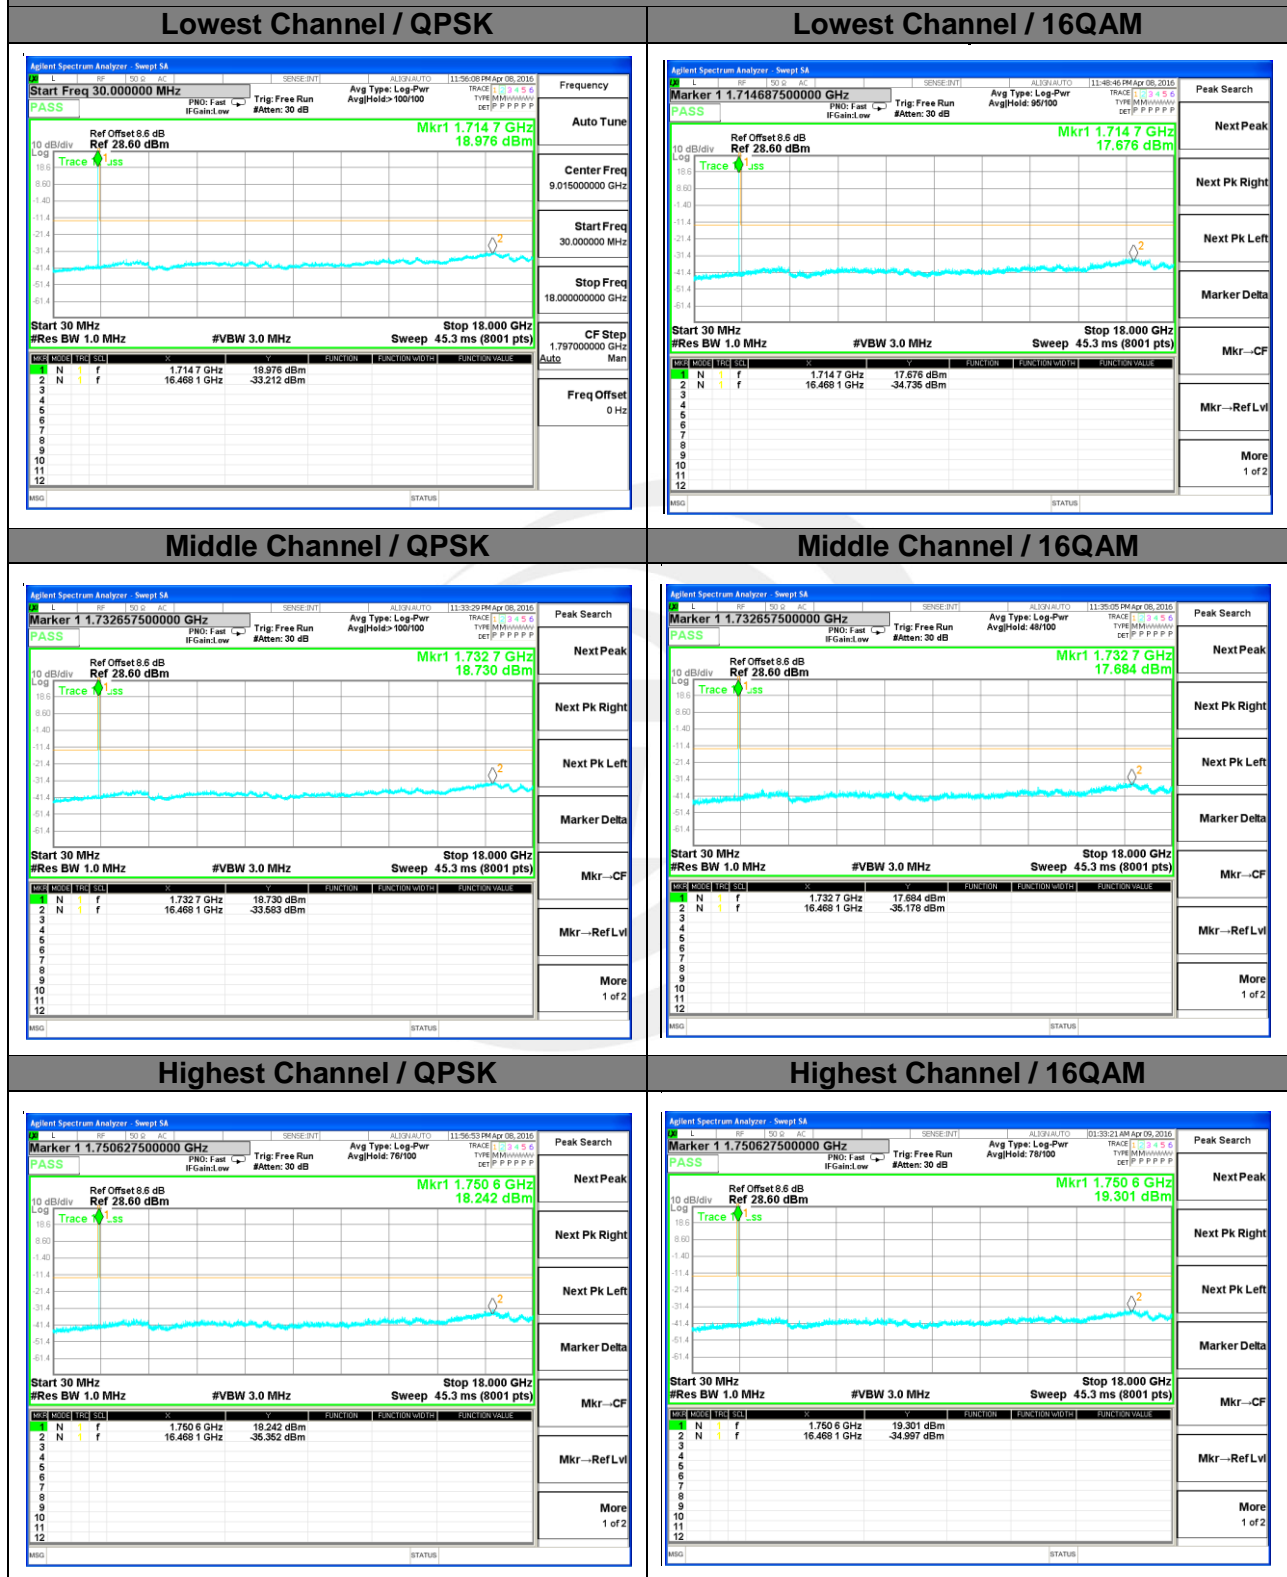

LTE BAND 2

LTE Band 2 / 20MHz /Emission

LTE BAND 4

LTE Band 4 / 1.4MHz /Emission

LTE BAND 4

LTE Band 4 / 3MHz /Emission

Lowest Channel / QPSK

Lowest Channel / 16QAM

Middle Channel / QPSK

Middle Channel / 16QAM

Highest Channel / QPSK

Highest Channel / 16QAM

LTE BAND 4

LTE Band 4 / 5MHz /Emission

LTE BAND 4

LTE Band 4 / 10MHz /Emission

LTE BAND 4

LTE Band 4 / 15MHz /Emission

LTE BAND 4

LTE Band 4 / 20MHz /Emission

LTE BAND 5

LTE Band 5 / 1.4MHz /Emission

Lowest Channel / QPSK

Lowest Channel / 16QAM

Middle Channel / QPSK

Middle Channel / 16QAM

Highest Channel / QPSK

Highest Channel / 16QAM

LTE BAND 5

LTE Band5 / 3MHz / Emission

LTE BAND 5

LTE Band 5 / 5MHz /Emission