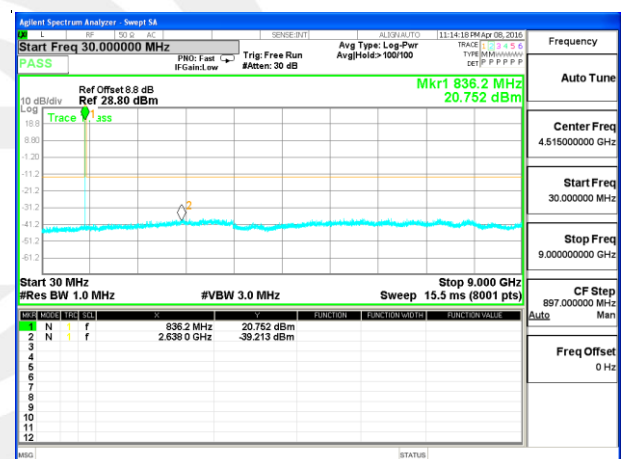

Lowest Channel / QPSK

Lowest Channel / 16QAM

Middle Channel / QPSK

Middle Channel / 16QAM

Highest Channel / QPSK

Highest Channel / 16QAM

LTE BAND 5

LTE Band 5 / 10MHz /Emission

Lowest Channel / QPSK

Lowest Channel / 16QAM

Middle Channel / QPSK

Middle Channel / 16QAM

Highest Channel / QPSK

Highest Channel / 16QAM

LTE BAND 7

LTE Band 7 / 5MHz /Emission

LTE BAND 7

LTE Band 7 / 10MHz /Emission

LTE BAND 7

LTE Band 7 / 15MHz /Emission

LTE BAND 7

LTE Band 7 / 20MHz /Emission