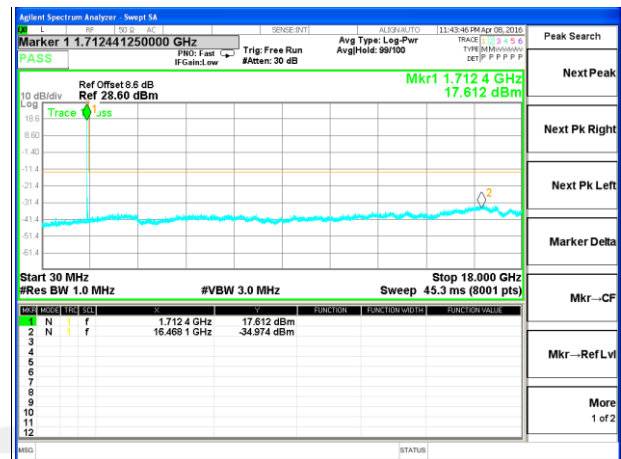

LTE BAND 2

LTE Band 2 / 20MHz /Emission

LTE BAND 4

LTE Band 4 / 1.4MHz /Emission

LTE BAND 4

LTE Band 4 / 3MHz /Emission

Lowest Channel / QPSK

Lowest Channel / 16QAM

Middle Channel / QPSK

Middle Channel / 16QAM

Highest Channel / QPSK

Highest Channel / 16QAM

LTE BAND 4

LTE Band 4 / 5MHz /Emission

LTE BAND 4

LTE Band 4 / 10MHz /Emission

LTE BAND 4

LTE Band 4 / 15MHz /Emission

LTE BAND 4

LTE Band 4 / 20MHz /Emission

LTE BAND 5

LTE Band 5 / 1.4MHz /Emission

Lowest Channel / QPSK

Lowest Channel / 16QAM