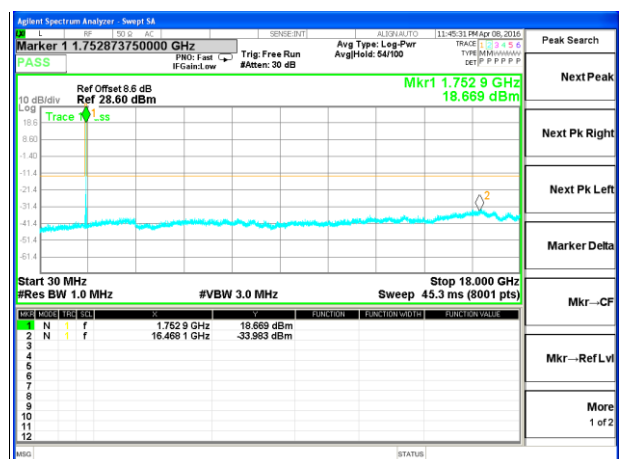

LTE BAND 2

LTE Band 2 / 20MHz /Emission

LTE BAND 4

LTE Band 4 / 1.4MHz /Emission

LTE BAND 4

LTE Band 4 / 3MHz /Emission

Lowest Channel / QPSK

Lowest Channel / 16QAM

Middle Channel / QPSK

Middle Channel / 16QAM

Highest Channel / QPSK

Highest Channel / 16QAM

LTE BAND 4

LTE Band 4 / 5MHz /Emission

LTE BAND 4

LTE Band 4 / 10MHz /Emission

LTE BAND 4

LTE Band 4 / 15MHz /Emission

LTE BAND 4

LTE Band 4 / 20MHz /Emission

LTE BAND 5

LTE Band 5 / 1.4MHz /Emission

Lowest Channel / QPSK

Lowest Channel / 16QAM

Middle Channel / QPSK

Middle Channel / 16QAM

Highest Channel / QPSK

Highest Channel / 16QAM

LTE BAND 5

LTE Band5 / 3MHz / Emission

LTE BAND 5

LTE Band 5 / 5MHz /Emission