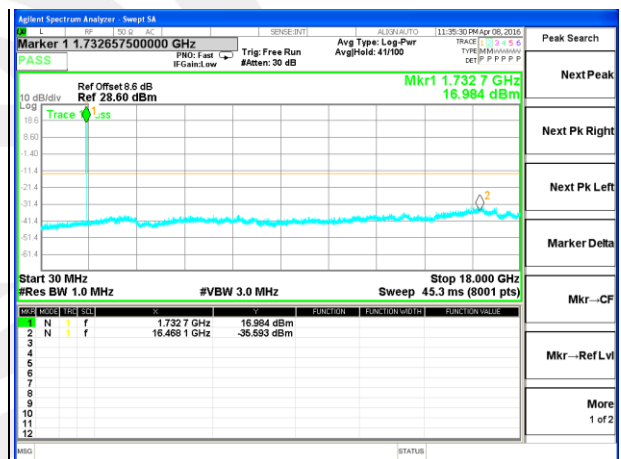

LTE BAND 2

LTE Band 2 / 20MHz /Emission

LTE BAND 4

LTE Band 4 / 1.4MHz /Emission

LTE BAND 4

LTE Band 4 / 3MHz /Emission

Lowest Channel / QPSK

Lowest Channel / 16QAM

Middle Channel / QPSK

Middle Channel / 16QAM

Highest Channel / QPSK

Highest Channel / 16QAM

LTE BAND 4

LTE Band 4 / 5MHz /Emission

LTE BAND 4

LTE Band 4 / 10MHz /Emission

LTE BAND 4

LTE Band 4 / 15MHz /Emission

LTE BAND 4

LTE Band 4 / 20MHz /Emission

LTE BAND 5

LTE Band 5 / 1.4MHz /Emission

Lowest Channel / QPSK

Lowest Channel / 16QAM