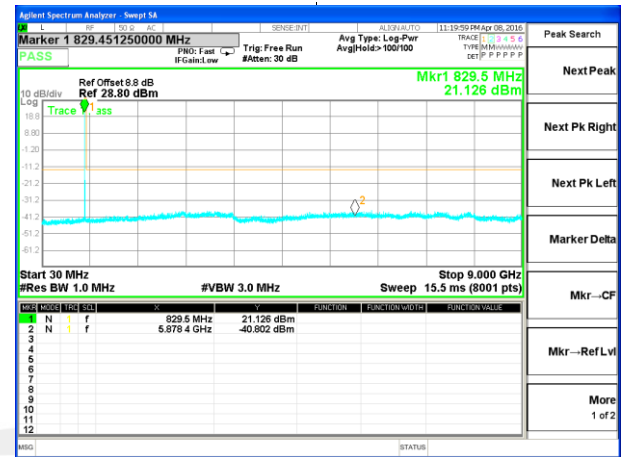

Middle Channel / QPSK

Middle Channel / 16QAM

Highest Channel / QPSK

Highest Channel / 16QAM

LTE BAND 5

LTE Band5 / 3MHz / Emission

LTE BAND 5

LTE Band 5 / 5MHz /Emission

Lowest Channel / QPSK

Lowest Channel / 16QAM

Middle Channel / QPSK

Middle Channel / 16QAM

Highest Channel / QPSK

Highest Channel / 16QAM

LTE BAND 5

LTE Band 5 / 10MHz /Emission

Lowest Channel / QPSK

Lowest Channel / 16QAM

Middle Channel / QPSK

Middle Channel / 16QAM

Highest Channel / QPSK

Highest Channel / 16QAM

LTE BAND 7

LTE Band 7 / 5MHz /Emission