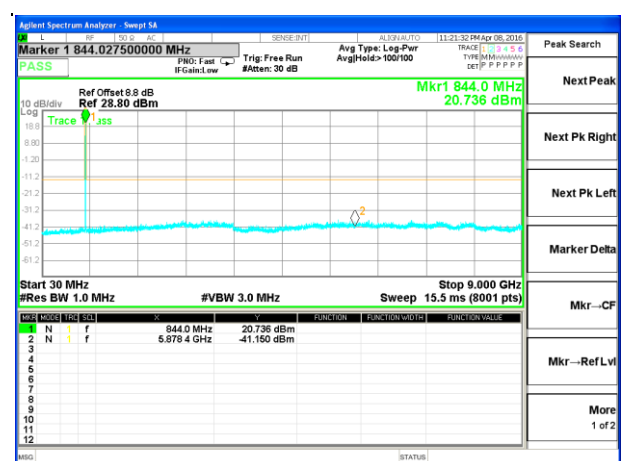

Lowest Channel / QPSK

Lowest Channel / 16QAM

Middle Channel / QPSK

Middle Channel / 16QAM

Highest Channel / QPSK

Highest Channel / 16QAM

LTE BAND 5

LTE Band 5 / 10MHz /Emission

Lowest Channel / QPSK

Lowest Channel / 16QAM

Middle Channel / QPSK

Middle Channel / 16QAM

Highest Channel / QPSK

Highest Channel / 16QAM

LTE BAND 7

LTE Band 7 / 5MHz /Emission

LTE BAND 7

LTE Band 7 / 10MHz /Emission

LTE BAND 7

LTE Band 7 / 15MHz /Emission

LTE BAND 7

LTE Band 7 / 20MHz /Emission