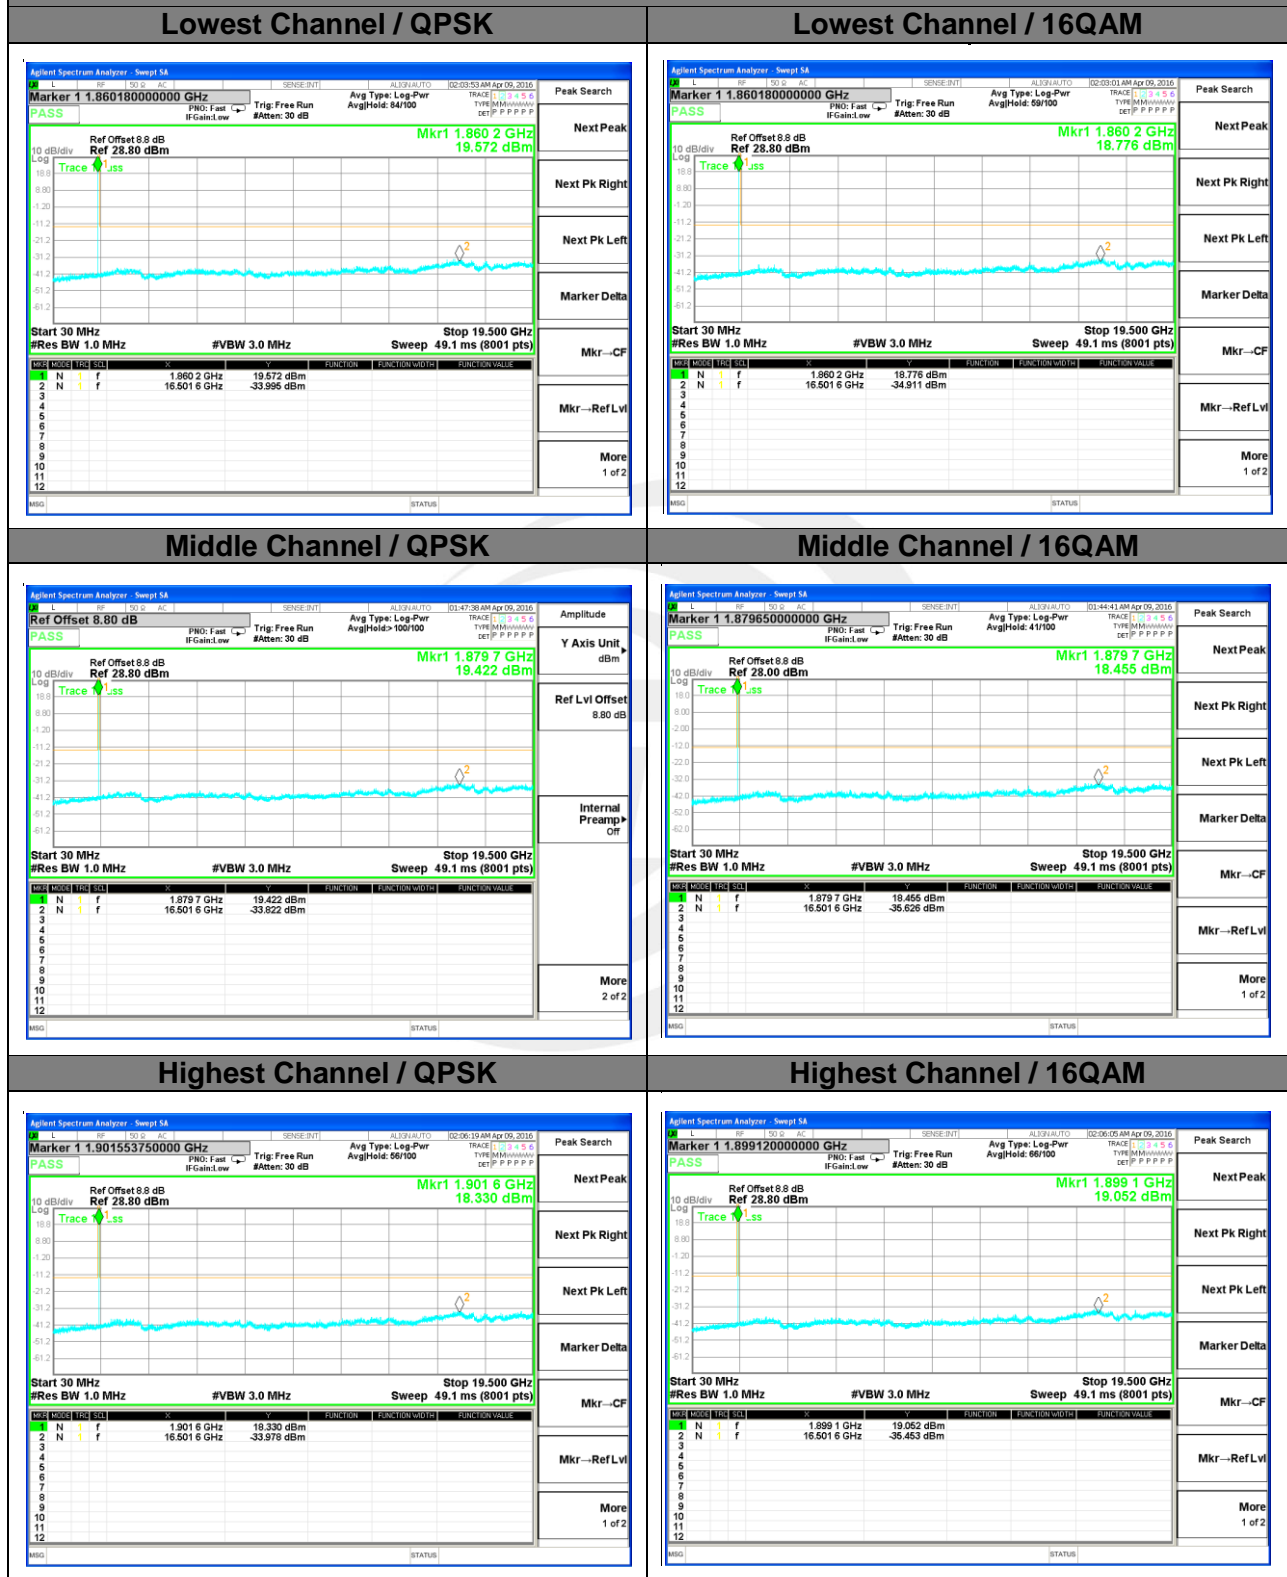

LTE BAND 2

LTE Band 2 / 20MHz /Emission

LTE BAND 4

LTE Band 4 / 1.4MHz /Emission

LTE BAND 4

LTE Band 4 / 3MHz /Emission

Lowest Channel / QPSK

Lowest Channel / 16QAM

Middle Channel / QPSK

Middle Channel / 16QAM

Highest Channel / QPSK

Highest Channel / 16QAM

LTE BAND 4

LTE Band 4 / 5MHz /Emission

LTE BAND 4

LTE Band 4 / 10MHz /Emission

LTE BAND 4

LTE Band 4 / 15MHz /Emission

LTE BAND 4

LTE Band 4 / 20MHz /Emission

LTE BAND 5

LTE Band 5 / 1.4MHz /Emission

Lowest Channel / QPSK

Lowest Channel / 16QAM

Middle Channel / QPSK

Middle Channel / 16QAM

Highest Channel / QPSK

Highest Channel / 16QAM

LTE BAND 5

LTE Band5 / 3MHz / Emission

LTE BAND 5

LTE Band 5 / 5MHz /Emission