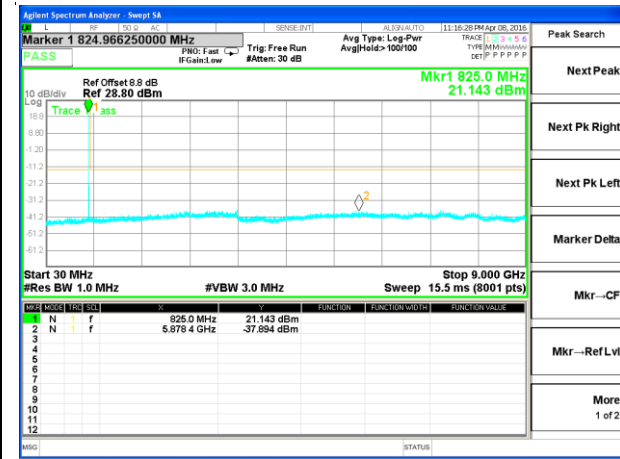

Middle Channel / QPSK

Middle Channel / 16QAM

Highest Channel / QPSK

Highest Channel / 16QAM

LTE BAND 4

LTE Band 4 / 5MHz /Emission

LTE BAND 4

LTE Band 4 / 10MHz /Emission

LTE BAND 4

LTE Band 4 / 15MHz /Emission

LTE BAND 4

LTE Band 4 / 20MHz /Emission

LTE BAND 5

LTE Band 5 / 1.4MHz /Emission

Lowest Channel / QPSK

Lowest Channel / 16QAM

Middle Channel / QPSK

Middle Channel / 16QAM

Highest Channel / QPSK

Highest Channel / 16QAM

LTE BAND 5

LTE Band5 / 3MHz / Emission

LTE BAND 5

LTE Band 5 / 5MHz /Emission