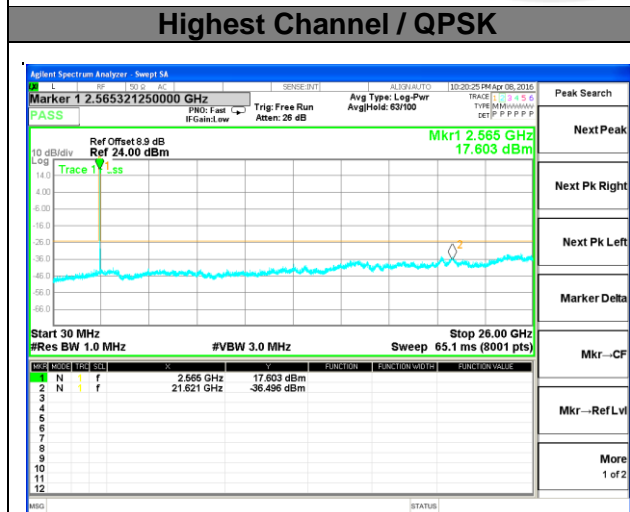

Lowest Channel / QPSK

Lowest Channel / 16QAM

Middle Channel / QPSK

Middle Channel / 16QAM

Highest Channel / QPSK

Highest Channel / 16QAM

LTE BAND 5

LTE Band 5 / 10MHz /Emission

Lowest Channel / QPSK

Lowest Channel / 16QAM

Middle Channel / QPSK

Middle Channel / 16QAM

Highest Channel / QPSK

Highest Channel / 16QAM

LTE BAND 7

LTE Band 7 / 5MHz /Emission

LTE BAND 7

LTE Band 7 / 10MHz /Emission

LTE BAND 7

LTE Band 7 / 15MHz /Emission

LTE BAND 7

LTE Band 7 / 20MHz /Emission