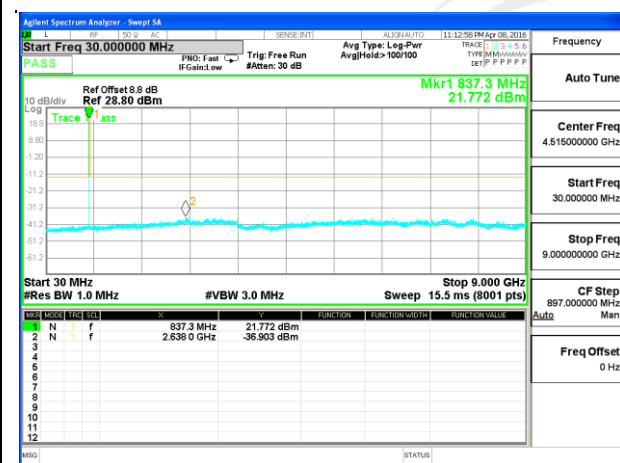

Middle Channel / QPSK

Middle Channel / 16QAM

Highest Channel / QPSK

Highest Channel / 16QAM

LTE BAND 4

LTE Band 4 / 5MHz /Emission

LTE BAND 4

LTE Band 4 / 10MHz /Emission

LTE BAND 4

LTE Band 4 / 15MHz /Emission

LTE BAND 4

LTE Band 4 / 20MHz /Emission

LTE BAND 5

LTE Band 5 / 1.4MHz /Emission

Lowest Channel / QPSK

Lowest Channel / 16QAM

Middle Channel / QPSK

Middle Channel / 16QAM

Highest Channel / QPSK

Highest Channel / 16QAM

LTE BAND 5

LTE Band5 / 3MHz / Emission

LTE BAND 5

LTE Band 5 / 5MHz /Emission