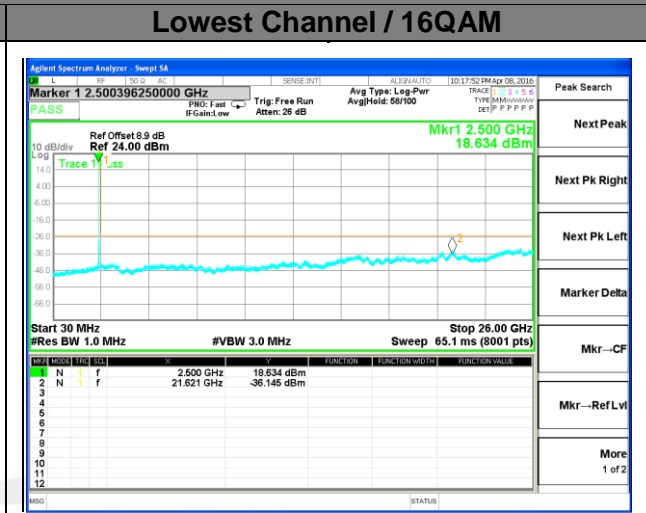

Lowest Channel / QPSK

Lowest Channel / 16QAM

Middle Channel / QPSK

Middle Channel / 16QAM

Highest Channel / QPSK

Highest Channel / 16QAM

LTE BAND 5

LTE Band 5 / 10MHz /Emission

Lowest Channel / QPSK

Lowest Channel / 16QAM

Middle Channel / QPSK

Middle Channel / 16QAM

Highest Channel / QPSK

Highest Channel / 16QAM

LTE BAND 7

LTE Band 7 / 5MHz /Emission

LTE BAND 7

LTE Band 7 / 10MHz /Emission

LTE BAND 7

LTE Band 7 / 15MHz /Emission

LTE BAND 7

LTE Band 7 / 20MHz /Emission