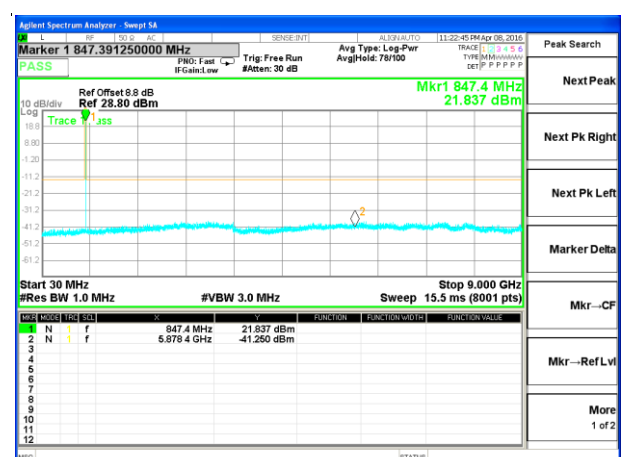

Middle Channel / QPSK

Middle Channel / 16QAM

Highest Channel / QPSK

Highest Channel / 16QAM

LTE BAND 5

LTE Band5 / 3MHz / Emission

LTE BAND 5

LTE Band 5 / 5MHz /Emission

Lowest Channel / QPSK

Lowest Channel / 16QAM

Middle Channel / QPSK

Middle Channel / 16QAM

Highest Channel / QPSK

Highest Channel / 16QAM

LTE BAND 5

LTE Band 5 / 10MHz /Emission

Lowest Channel / QPSK

Lowest Channel / 16QAM

Middle Channel / QPSK

Middle Channel / 16QAM

Highest Channel / QPSK

Highest Channel / 16QAM

LTE BAND 7

LTE Band 7 / 5MHz /Emission