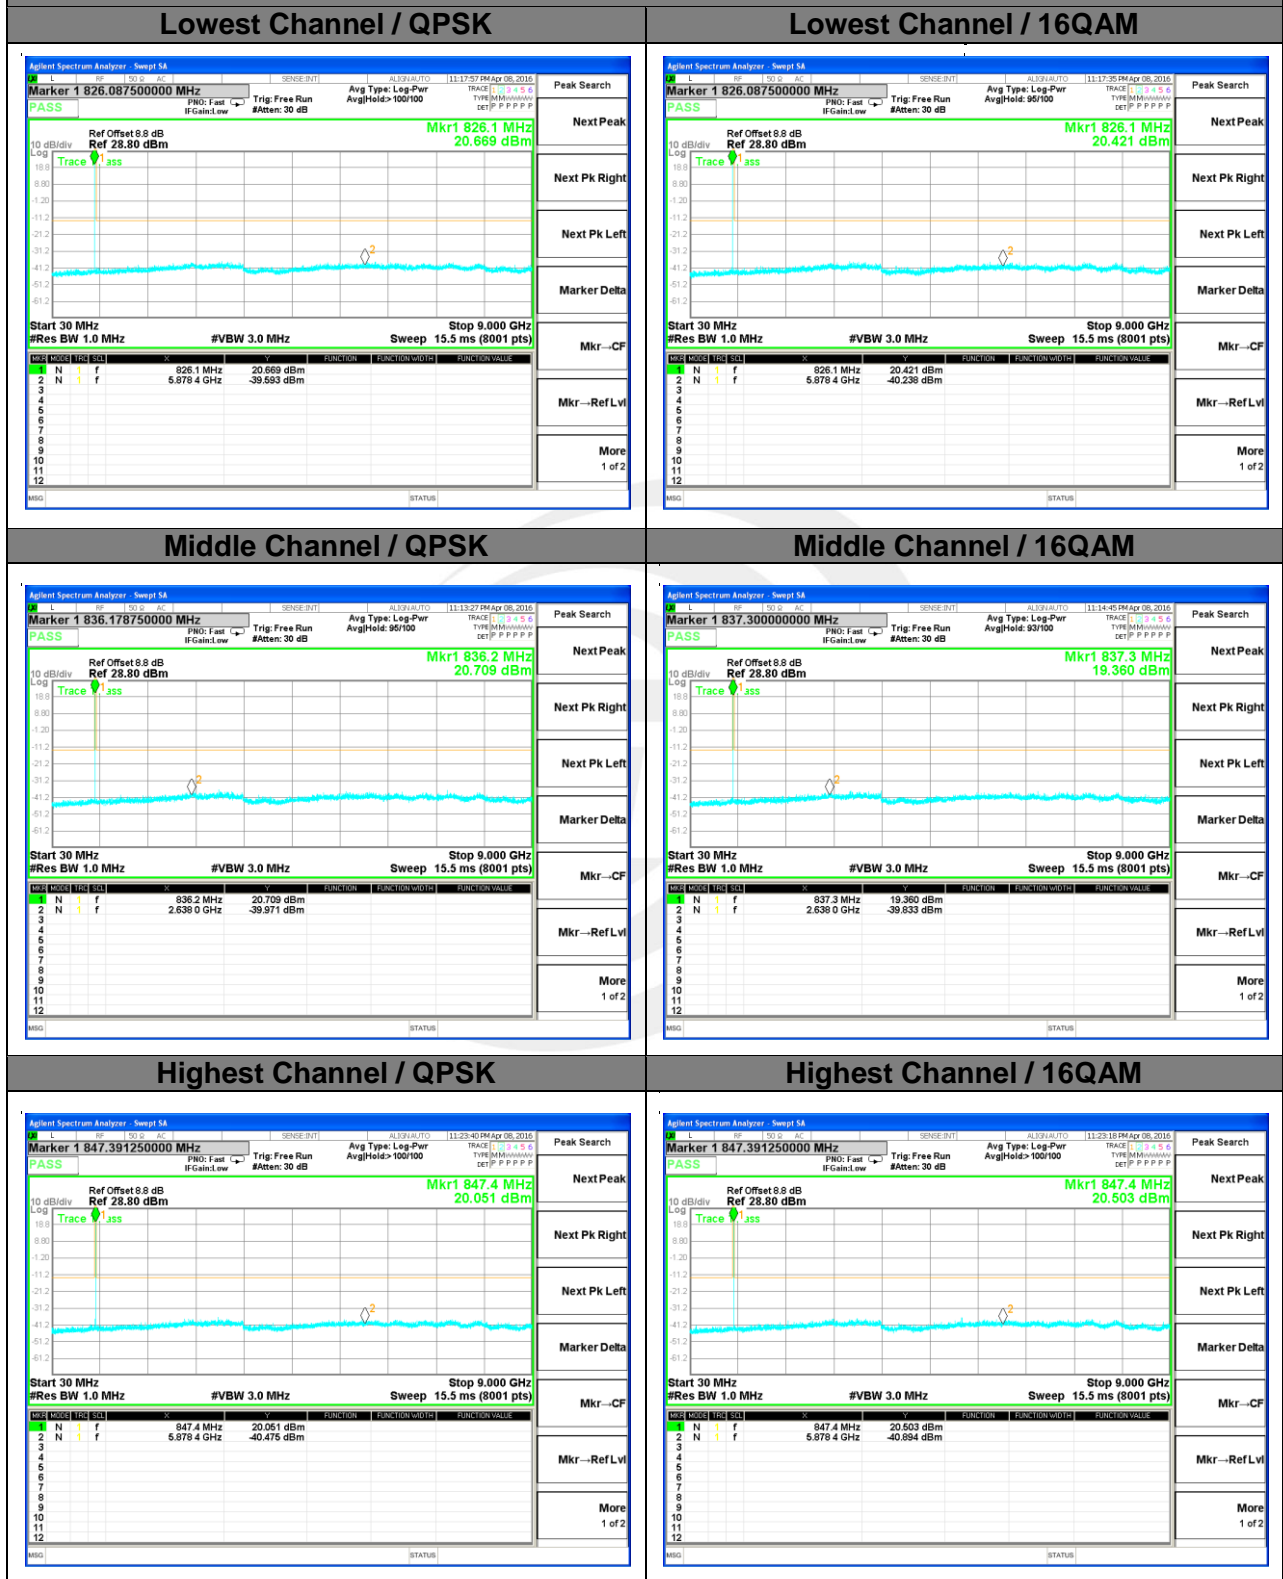

LTE BAND 4

LTE Band 4 / 15MHz /Emission

LTE BAND 4

LTE Band 4 / 20MHz /Emission

LTE BAND 5

LTE Band 5 / 1.4MHz /Emission

Lowest Channel / QPSK

Lowest Channel / 16QAM

Middle Channel / QPSK

Middle Channel / 16QAM

Highest Channel / QPSK

Highest Channel / 16QAM

LTE BAND 5

LTE Band5 / 3MHz / Emission

LTE BAND 5

LTE Band 5 / 5MHz /Emission

Lowest Channel / QPSK

Lowest Channel / 16QAM

Middle Channel / QPSK

Middle Channel / 16QAM

Highest Channel / QPSK

Highest Channel / 16QAM

LTE BAND 5

LTE Band 5 / 10MHz /Emission

Lowest Channel / QPSK

Lowest Channel / 16QAM

Middle Channel / QPSK

Middle Channel / 16QAM

Highest Channel / QPSK

Highest Channel / 16QAM

LTE BAND 7

LTE Band 7 / 5MHz /Emission