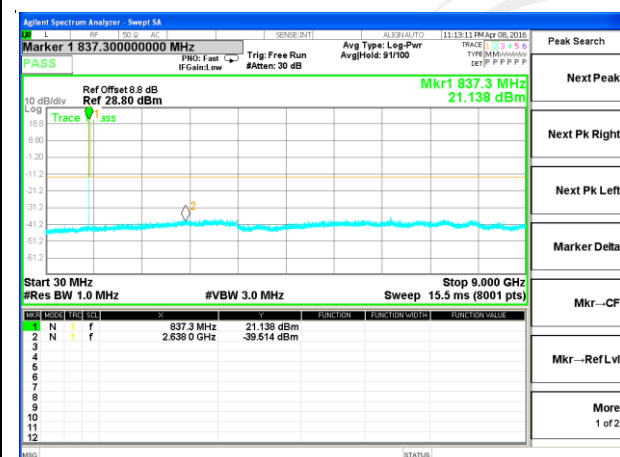

LTE BAND 4

LTE Band 4 / 15MHz /Emission

LTE BAND 4

LTE Band 4 / 20MHz /Emission

LTE BAND 5

LTE Band 5 / 1.4MHz /Emission

Lowest Channel / QPSK

Lowest Channel / 16QAM

Middle Channel / QPSK

Middle Channel / 16QAM

Highest Channel / QPSK

Highest Channel / 16QAM

LTE BAND 5

LTE Band5 / 3MHz / Emission

LTE BAND 5

LTE Band 5 / 5MHz /Emission

Lowest Channel / QPSK

Lowest Channel / 16QAM

Middle Channel / QPSK

Middle Channel / 16QAM

Highest Channel / QPSK

Highest Channel / 16QAM

LTE BAND 5

LTE Band 5 / 10MHz /Emission