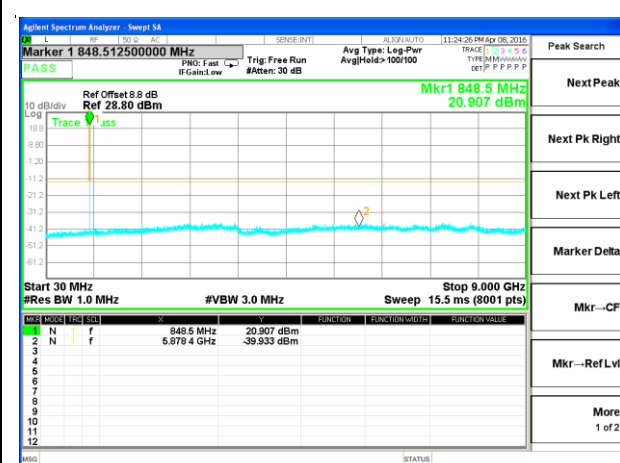

Middle Channel / QPSK

Middle Channel / 16QAM

Highest Channel / QPSK

Highest Channel / 16QAM

LTE BAND 4

LTE Band 4 / 5MHz /Emission

LTE BAND 4

LTE Band 4 / 10MHz /Emission

LTE BAND 4

LTE Band 4 / 15MHz /Emission

LTE BAND 4

LTE Band 4 / 20MHz /Emission

LTE BAND 5

LTE Band 5 / 1.4MHz /Emission

Lowest Channel / QPSK

Lowest Channel / 16QAM

Middle Channel / QPSK

Middle Channel / 16QAM

Highest Channel / QPSK

Highest Channel / 16QAM

LTE BAND 5

LTE Band5 / 3MHz / Emission

LTE BAND 5

LTE Band 5 / 5MHz /Emission