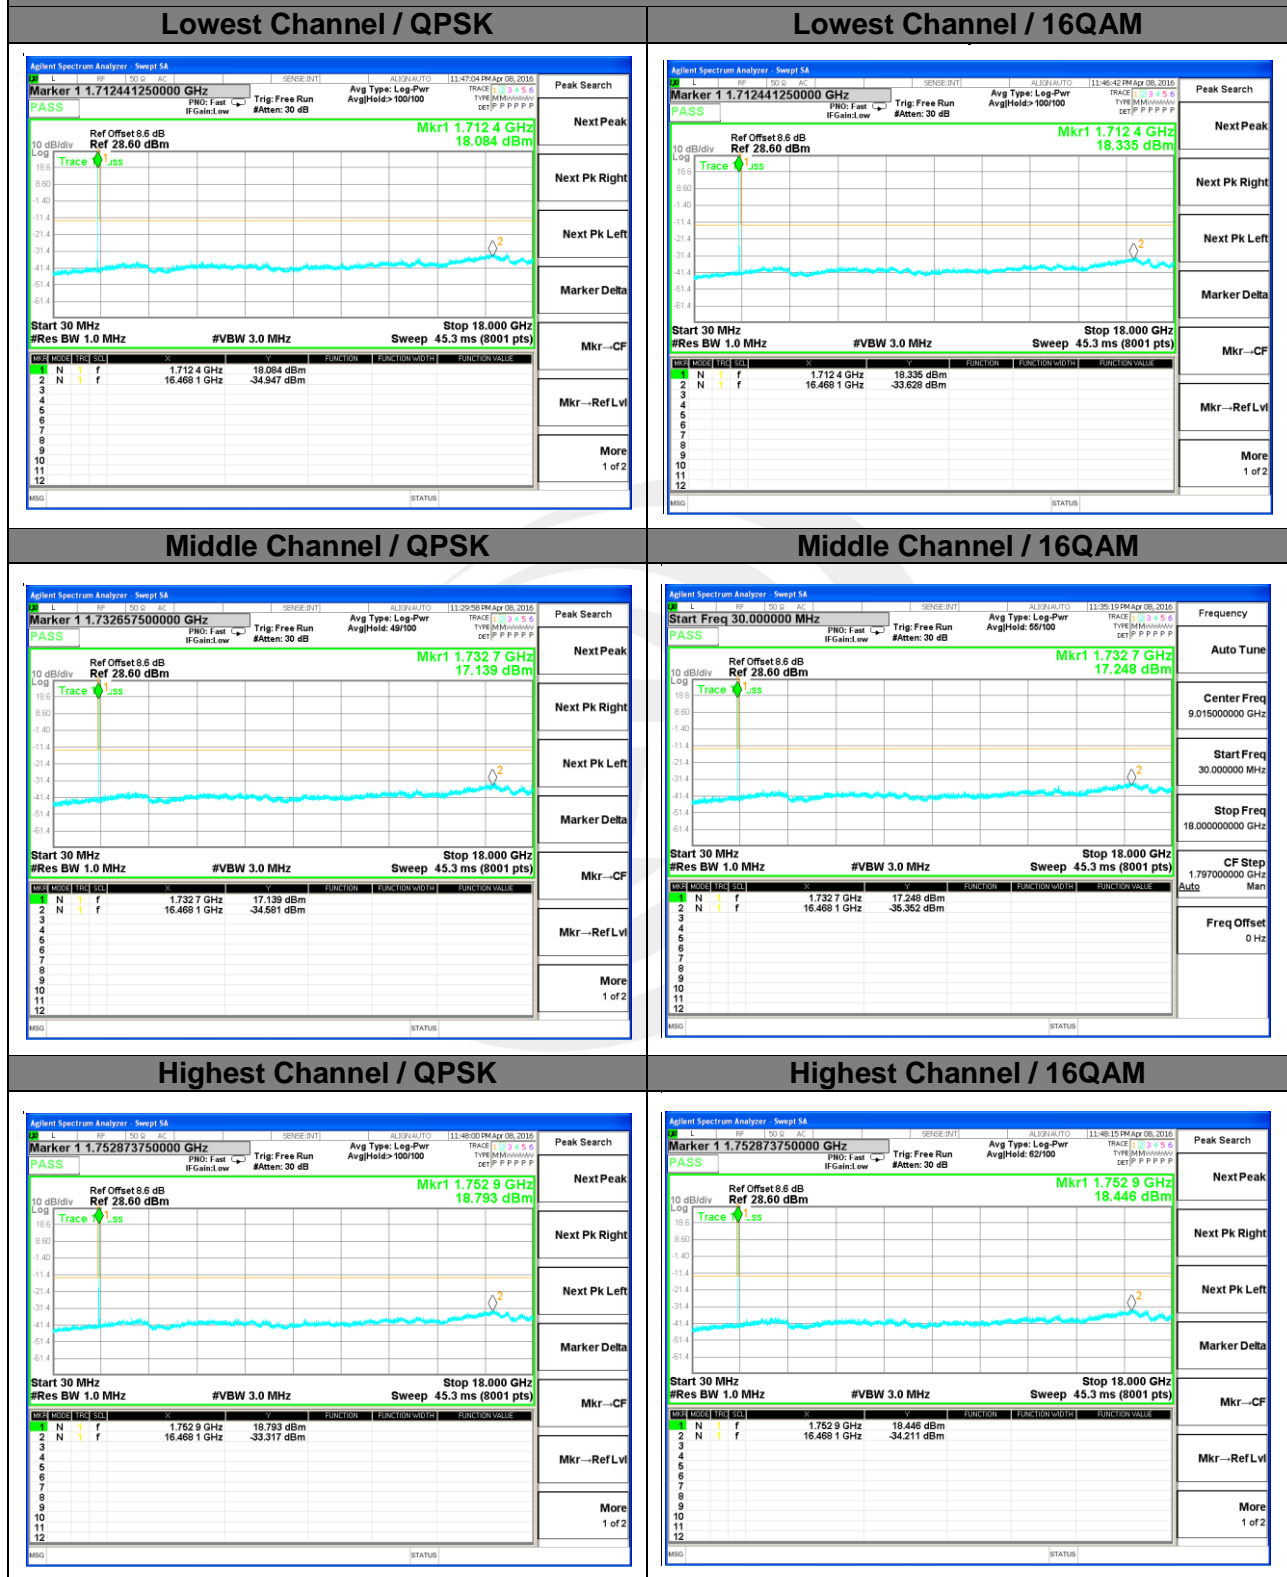

LTE BAND 2

LTE Band 2 / 20MHz /Emission

LTE BAND 4

LTE Band 4 / 1.4MHz /Emission

LTE BAND 4

LTE Band 4 / 3MHz /Emission

Lowest Channel / QPSK

Lowest Channel / 16QAM

Middle Channel / QPSK

Middle Channel / 16QAM

Highest Channel / QPSK

Highest Channel / 16QAM

LTE BAND 4

LTE Band 4 / 5MHz /Emission

LTE BAND 4

LTE Band 4 / 10MHz /Emission

LTE BAND 4

LTE Band 4 / 15MHz /Emission

LTE BAND 4

LTE Band 4 / 20MHz /Emission

LTE BAND 5

LTE Band 5 / 1.4MHz /Emission

Lowest Channel / QPSK

Lowest Channel / 16QAM

Middle Channel / QPSK

Middle Channel / 16QAM

Highest Channel / QPSK

Highest Channel / 16QAM

LTE BAND 5

LTE Band5 / 3MHz / Emission

LTE BAND 5

LTE Band 5 / 5MHz /Emission