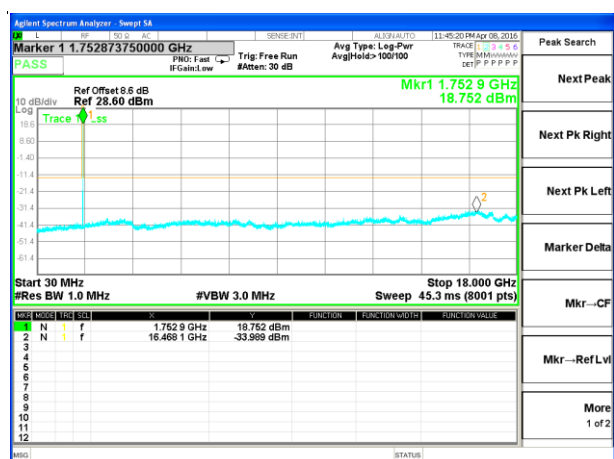

LTE BAND 2

LTE Band 2 / 20MHz /Emission

LTE BAND 4

LTE Band 4 / 1.4MHz /Emission

LTE BAND 4

LTE Band 4 / 3MHz /Emission

Lowest Channel / QPSK

Lowest Channel / 16QAM

Middle Channel / QPSK

Middle Channel / 16QAM

Highest Channel / QPSK

Highest Channel / 16QAM

LTE BAND 4

LTE Band 4 / 5MHz /Emission

LTE BAND 4

LTE Band 4 / 10MHz /Emission

LTE BAND 4

LTE Band 4 / 15MHz /Emission

LTE BAND 4

LTE Band 4 / 20MHz /Emission

LTE BAND 5

LTE Band 5 / 1.4MHz /Emission

Lowest Channel / QPSK

Lowest Channel / 16QAM