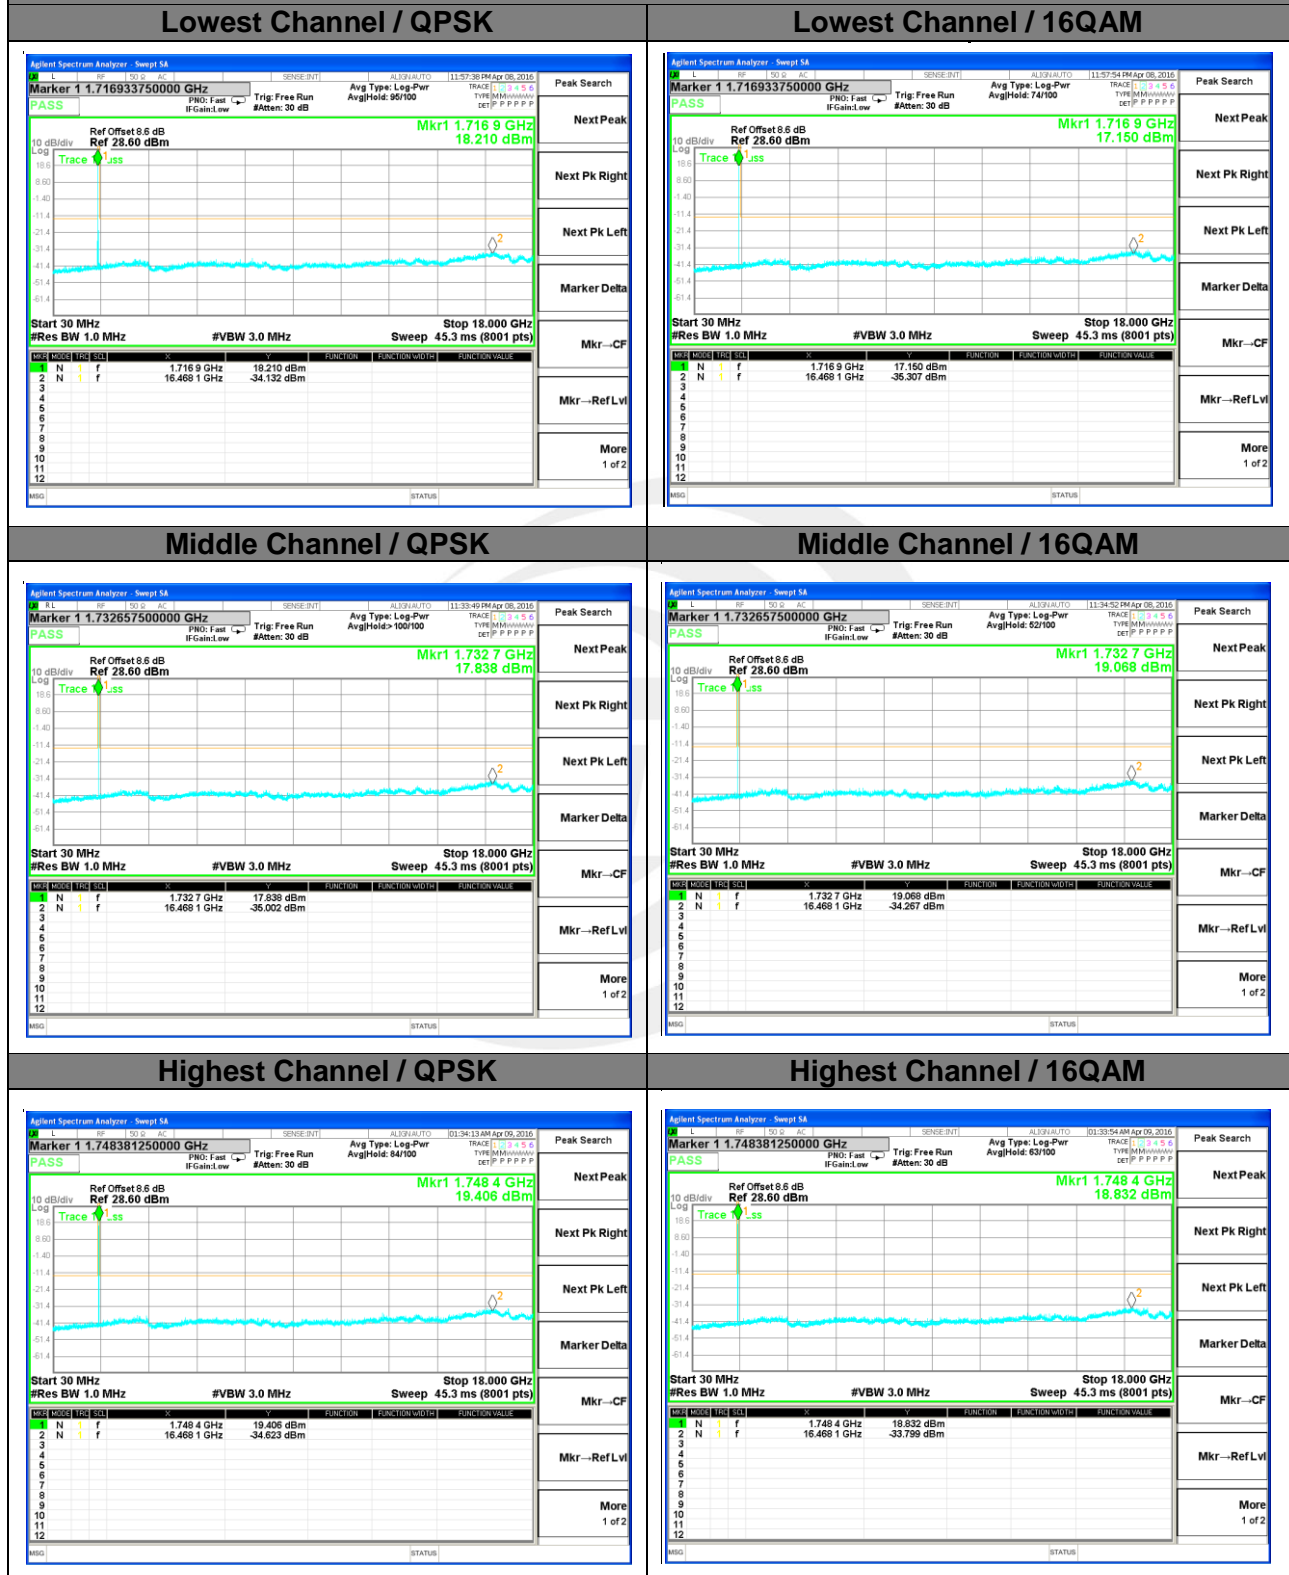

LTE BAND 2

LTE Band 2 / 20MHz /Emission

LTE BAND 4

LTE Band 4 / 1.4MHz /Emission

LTE BAND 4

LTE Band 4 / 3MHz /Emission

Lowest Channel / QPSK

Lowest Channel / 16QAM

Middle Channel / QPSK

Middle Channel / 16QAM

Highest Channel / QPSK

Highest Channel / 16QAM

LTE BAND 4

LTE Band 4 / 5MHz /Emission

LTE BAND 4

LTE Band 4 / 10MHz /Emission

LTE BAND 4

LTE Band 4 / 15MHz /Emission

LTE BAND 4

LTE Band 4 / 20MHz /Emission

LTE BAND 5

LTE Band 5 / 1.4MHz /Emission

Lowest Channel / QPSK

Lowest Channel / 16QAM

Middle Channel / QPSK

Middle Channel / 16QAM

Highest Channel / QPSK

Highest Channel / 16QAM

LTE BAND 5

LTE Band5 / 3MHz / Emission

LTE BAND 5

LTE Band 5 / 5MHz /Emission