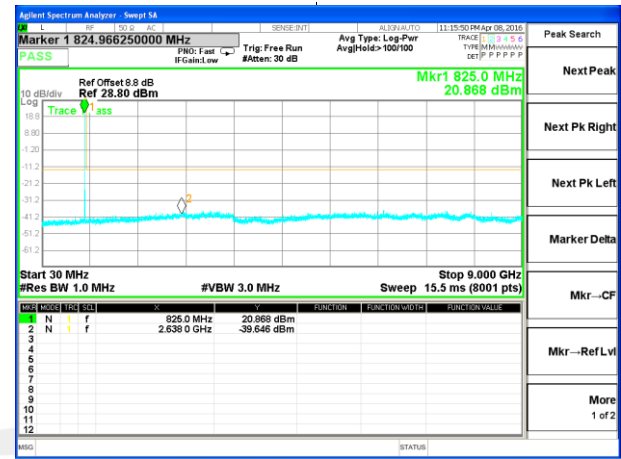

Middle Channel / QPSK

Middle Channel / 16QAM

Highest Channel / QPSK

Highest Channel / 16QAM

LTE BAND 4

LTE Band 4 / 5MHz /Emission

LTE BAND 4

LTE Band 4 / 10MHz /Emission

LTE BAND 4

LTE Band 4 / 15MHz /Emission

LTE BAND 4

LTE Band 4 / 20MHz /Emission

LTE BAND 5

LTE Band 5 / 1.4MHz /Emission

Lowest Channel / QPSK

Lowest Channel / 16QAM

Middle Channel / QPSK

Middle Channel / 16QAM

Highest Channel / QPSK

Highest Channel / 16QAM

LTE BAND 5

LTE Band5 / 3MHz / Emission

LTE BAND 5

LTE Band 5 / 5MHz /Emission