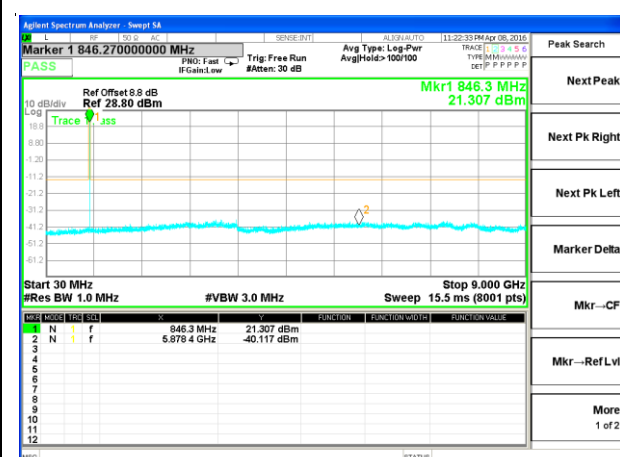

Middle Channel / QPSK

Middle Channel / 16QAM

Highest Channel / QPSK

Highest Channel / 16QAM

LTE BAND 5

LTE Band5 / 3MHz / Emission

LTE BAND 5

LTE Band 5 / 5MHz /Emission

Lowest Channel / QPSK

Lowest Channel / 16QAM

Middle Channel / QPSK

Middle Channel / 16QAM

Highest Channel / QPSK

Highest Channel / 16QAM

LTE BAND 5

LTE Band 5 / 10MHz /Emission

Lowest Channel / QPSK

Lowest Channel / 16QAM

Middle Channel / QPSK

Middle Channel / 16QAM

Highest Channel / QPSK

Highest Channel / 16QAM

LTE BAND 7

LTE Band 7 / 5MHz /Emission