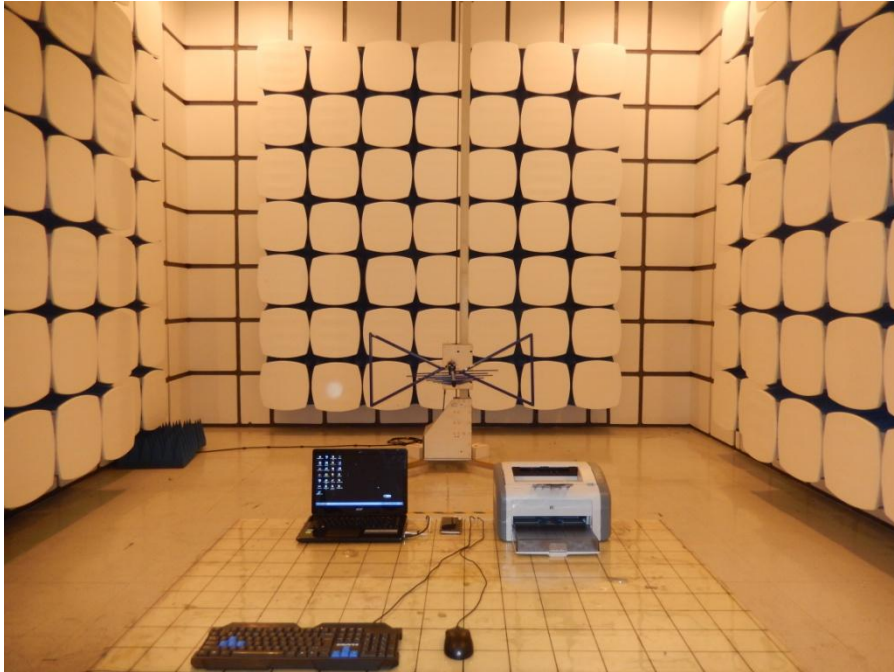

WGHK21009_JBP Setup photo

Radiated Measurement Photos

30MHz- 1GHz

Above 1GHz

Conducted Measurement Photos