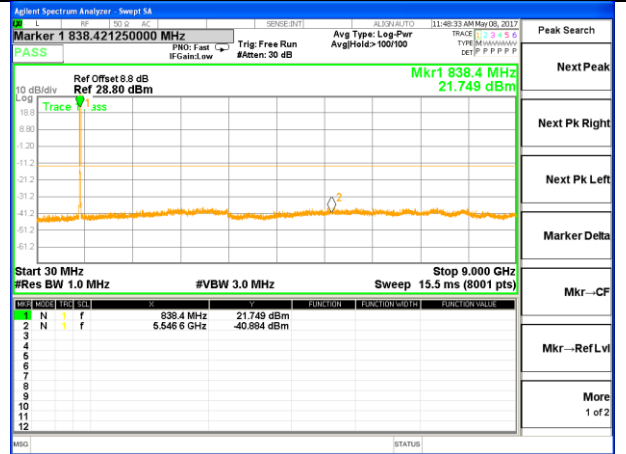

Highest Channel / 16QAM

LTE BAND 5

LTE Band 5 / 3MHz /Emission

Lowest Channel / QPSK

Lowest Channel / 16QAM

Middle Channel / QPSK

Middle Channel / 16QAM

Highest Channel / QPSK

Highest Channel / 16QAM

LTE BAND 5

LTE Band 5 / 5MHz /Emission

Lowest Channel / QPSK

Lowest Channel / 16QAM

Middle Channel / QPSK

Middle Channel / 16QAM

Highest Channel / QPSK

Highest Channel / 16QAM

LTE BAND 5

LTE Band 5 / 10MHz /Emission

Lowest Channel / QPSK

Lowest Channel / 16QAM

Middle Channel / QPSK

Middle Channel / 16QAM

Highest Channel / QPSK

Highest Channel / 16QAM

LTE BAND 7

LTE Band 7 / 5MHz /Emission

Lowest Channel / QPSK

Lowest Channel / 16QAM

Middle Channel / QPSK

Middle Channel / 16QAM

Highest Channel / QPSK