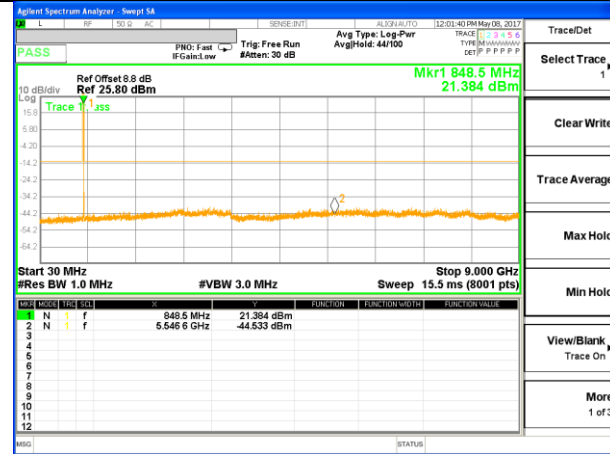

CONDUCTED SPURIOUS EMISSION

LTE BAND 5

LTE Band 5 / 1.4MHz /Emission

Lowest Channel / QPSK

Lowest Channel / 16QAM

Middle Channel / QPSK

Middle Channel / 16QAM

Highest Channel / QPSK

Highest Channel / 16QAM

LTE BAND 5

LTE Band 5 / 3MHz /Emission

Lowest Channel / QPSK

Lowest Channel / 16QAM

Middle Channel / QPSK

Middle Channel / 16QAM

Highest Channel / QPSK

Highest Channel / 16QAM

LTE BAND 5

LTE Band 5 / 5MHz /Emission

Lowest Channel / QPSK

Lowest Channel / 16QAM

Middle Channel / QPSK

Middle Channel / 16QAM

Highest Channel / QPSK