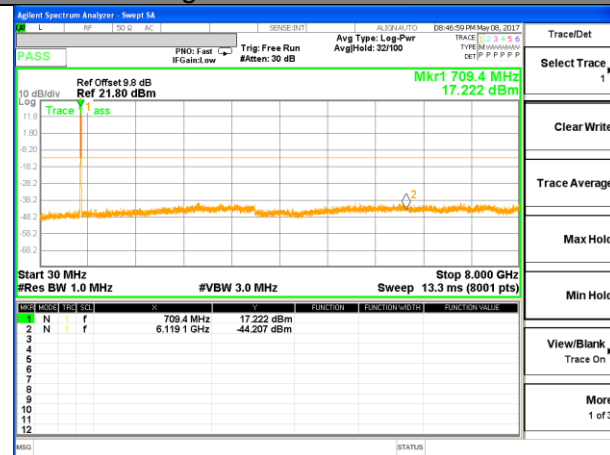

Highest Channel / 16QAM

LTE BAND 17

LTE Band 17 / 5MHz /Emission

Lowest Channel / QPSK

Lowest Channel / 16QAM

Middle Channel / QPSK

Middle Channel / 16QAM

Highest Channel / QPSK

Highest Channel / 16QAM

LTE BAND 17

LTE Band 17 / 10MHz /Emission

Lowest Channel / QPSK

Lowest Channel / 16QAM

Middle Channel / QPSK

Middle Channel / 16QAM

Highest Channel / QPSK

Highest Channel / 16QAM