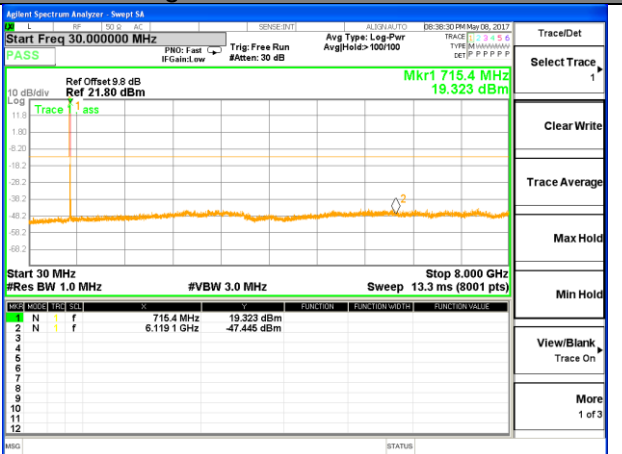

Highest Channel / 16QAM

LTE BAND 7

LTE Band 7 / 20MHz /Emission

Lowest Channel / QPSK

Lowest Channel / 16QAM

Middle Channel / QPSK

Middle Channel / 16QAM

Highest Channel / QPSK

Highest Channel / 16QAM

LTE BAND 17

LTE Band 17 / 5MHz /Emission

Lowest Channel / QPSK

Lowest Channel / 16QAM

Middle Channel / QPSK

Middle Channel / 16QAM

Highest Channel / QPSK

Highest Channel / 16QAM

LTE BAND 17

LTE Band 17 / 10MHz /Emission

Lowest Channel / QPSK

Lowest Channel / 16QAM

Middle Channel / QPSK

Middle Channel / 16QAM

Highest Channel / QPSK