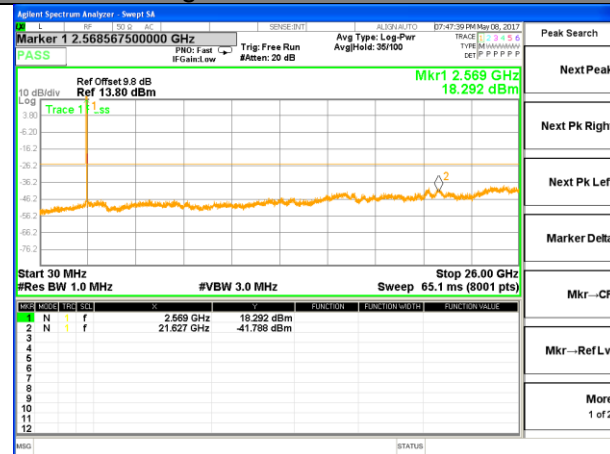

Highest Channel / 16QAM

LTE BAND 5

LTE Band 5 / 10MHz /Emission

Lowest Channel / QPSK

Lowest Channel / 16QAM

Middle Channel / QPSK

Middle Channel / 16QAM

Highest Channel / QPSK

Highest Channel / 16QAM

LTE BAND 7

LTE Band 7 / 5MHz /Emission

Lowest Channel / QPSK

Lowest Channel / 16QAM

Middle Channel / QPSK

Middle Channel / 16QAM

Highest Channel / QPSK

Highest Channel / 16QAM

LTE BAND 7

LTE Band 7 / 10MHz /Emission

Lowest Channel / QPSK

Lowest Channel / 16QAM

Middle Channel / QPSK

Middle Channel / 16QAM

Highest Channel / QPSK