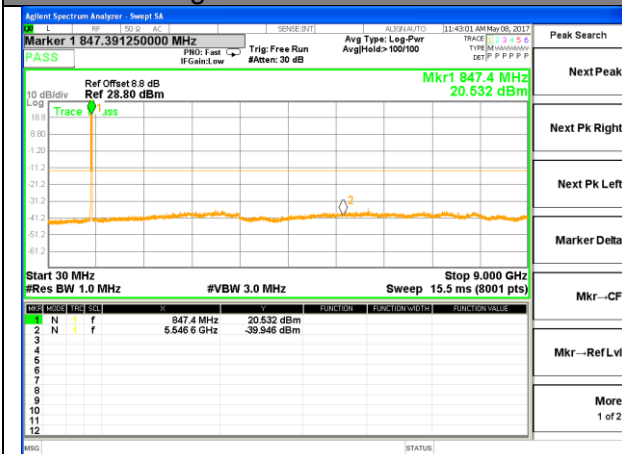

Highest Channel / 16QAM

LTE BAND 5

LTE Band 5 / 5MHz /Emission

Lowest Channel / QPSK

Lowest Channel / 16QAM

Middle Channel / QPSK

Middle Channel / 16QAM

Highest Channel / QPSK

Highest Channel / 16QAM

LTE BAND 5

LTE Band 5 / 10MHz /Emission

Lowest Channel / QPSK

Lowest Channel / 16QAM

Middle Channel / QPSK

Middle Channel / 16QAM

Highest Channel / QPSK

Highest Channel / 16QAM

LTE BAND 7

LTE Band 7 / 5MHz /Emission

Lowest Channel / QPSK

Lowest Channel / 16QAM

Middle Channel / QPSK

Middle Channel / 16QAM

Highest Channel / QPSK

Highest Channel / 16QAM

LTE BAND 7

LTE Band 7 / 10MHz /Emission

Lowest Channel / QPSK

Lowest Channel / 16QAM

Middle Channel / QPSK

Middle Channel / 16QAM

Highest Channel / QPSK