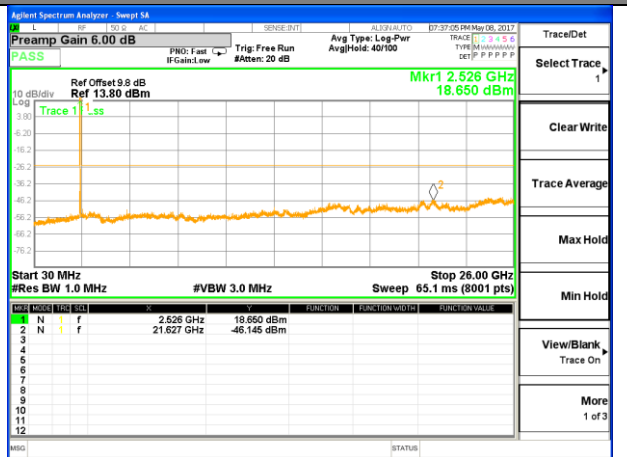

Highest Channel / 16QAM

LTE BAND 7

LTE Band 7 / 15MHz /Emission

Lowest Channel / QPSK

Lowest Channel / 16QAM

Middle Channel / QPSK

Middle Channel / 16QAM

Highest Channel / QPSK

Highest Channel / 16QAM

LTE BAND 7

LTE Band 7 / 20MHz /Emission

Lowest Channel / QPSK

Lowest Channel / 16QAM

Middle Channel / QPSK

Middle Channel / 16QAM

Highest Channel / QPSK

Highest Channel / 16QAM

LTE BAND 17

LTE Band 17 / 5MHz /Emission

Lowest Channel / QPSK

Lowest Channel / 16QAM

Middle Channel / QPSK

Middle Channel / 16QAM

Highest Channel / QPSK