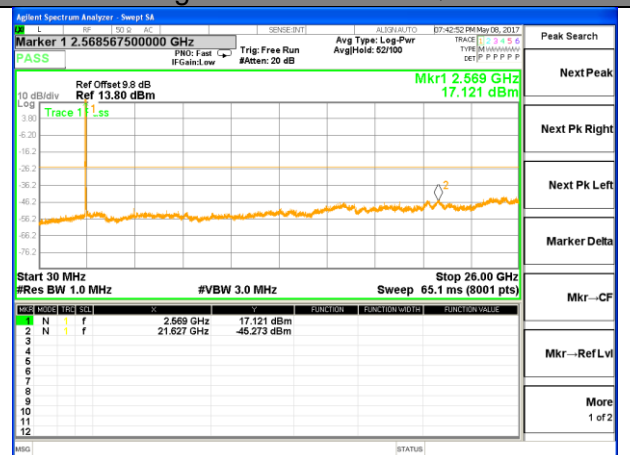

Highest Channel / 16QAM

LTE BAND 7

LTE Band 7 / 10MHz /Emission

Lowest Channel / QPSK

Lowest Channel / 16QAM

Middle Channel / QPSK

Middle Channel / 16QAM

Highest Channel / QPSK

Highest Channel / 16QAM

LTE BAND 7

LTE Band 7 / 15MHz /Emission

Lowest Channel / QPSK

Lowest Channel / 16QAM

Middle Channel / QPSK

Middle Channel / 16QAM

Highest Channel / QPSK

Highest Channel / 16QAM

LTE BAND 7

LTE Band 7 / 20MHz /Emission

Lowest Channel / QPSK

Lowest Channel / 16QAM

Middle Channel / QPSK

Middle Channel / 16QAM

Highest Channel / QPSK