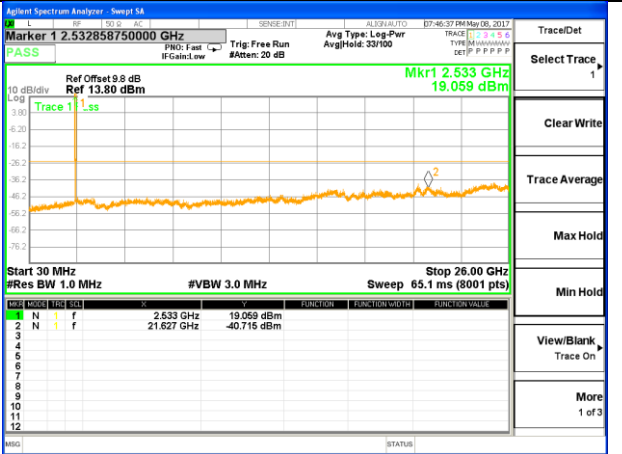

Highest Channel / 16QAM

LTE BAND 5

LTE Band 5 / 10MHz /Emission

Lowest Channel / QPSK

Lowest Channel / 16QAM

Middle Channel / QPSK

Middle Channel / 16QAM

Highest Channel / QPSK

Highest Channel / 16QAM

LTE BAND 7

LTE Band 7 / 5MHz /Emission

Lowest Channel / QPSK

Lowest Channel / 16QAM

Middle Channel / QPSK

Middle Channel / 16QAM

Highest Channel / QPSK

Highest Channel / 16QAM

LTE BAND 7

LTE Band 7 / 10MHz /Emission

Lowest Channel / QPSK

Lowest Channel / 16QAM

Middle Channel / QPSK

Middle Channel / 16QAM

Highest Channel / QPSK