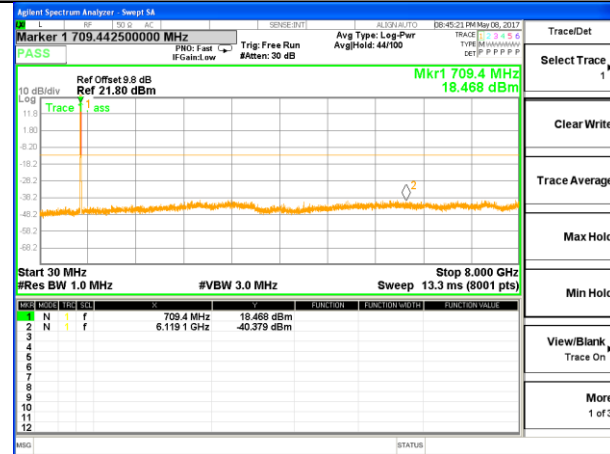

Highest Channel / 16QAM

LTE BAND 17

LTE Band 17 / 5MHz /Emission

Lowest Channel / QPSK

Lowest Channel / 16QAM

Middle Channel / QPSK

Middle Channel / 16QAM

Highest Channel / QPSK

Highest Channel / 16QAM

LTE BAND 17

LTE Band 17 / 10MHz /Emission

Lowest Channel / QPSK

Lowest Channel / 16QAM

Middle Channel / QPSK

Middle Channel / 16QAM

Highest Channel / QPSK

Highest Channel / 16QAM