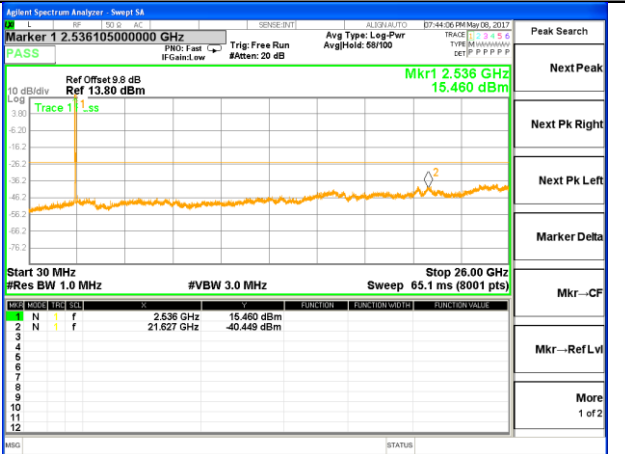

Highest Channel / 16QAM

LTE BAND 7

LTE Band 7 / 5MHz /Emission

Lowest Channel / QPSK

Lowest Channel / 16QAM

Middle Channel / QPSK

Middle Channel / 16QAM

Highest Channel / QPSK

Highest Channel / 16QAM

LTE BAND 7

LTE Band 7 / 10MHz /Emission

Lowest Channel / QPSK

Lowest Channel / 16QAM

Middle Channel / QPSK

Middle Channel / 16QAM

Highest Channel / QPSK

Highest Channel / 16QAM

LTE BAND 7

LTE Band 7 / 15MHz /Emission

Lowest Channel / QPSK

Lowest Channel / 16QAM

Middle Channel / QPSK

Middle Channel / 16QAM

Highest Channel / QPSK

Highest Channel / 16QAM

LTE BAND 7

LTE Band 7 / 20MHz /Emission

Lowest Channel / QPSK

Lowest Channel / 16QAM

Middle Channel / QPSK

Middle Channel / 16QAM

Highest Channel / QPSK