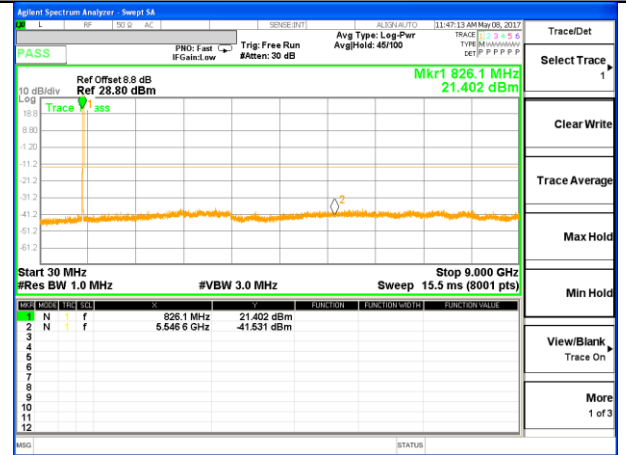

Highest Channel / 16QAM

LTE BAND 5

LTE Band 5 / 3MHz /Emission

Lowest Channel / QPSK

Lowest Channel / 16QAM

Middle Channel / QPSK

Middle Channel / 16QAM

Highest Channel / QPSK

Highest Channel / 16QAM

LTE BAND 5

LTE Band 5 / 5MHz /Emission

Lowest Channel / QPSK

Lowest Channel / 16QAM

Middle Channel / QPSK

Middle Channel / 16QAM

Highest Channel / QPSK

Highest Channel / 16QAM

LTE BAND 5

LTE Band 5 / 10MHz /Emission

Lowest Channel / QPSK

Lowest Channel / 16QAM

Middle Channel / QPSK

Middle Channel / 16QAM

Highest Channel / QPSK

Highest Channel / 16QAM

LTE BAND 7

LTE Band 7 / 5MHz /Emission

Lowest Channel / QPSK

Lowest Channel / 16QAM

Middle Channel / QPSK

Middle Channel / 16QAM

Highest Channel / QPSK