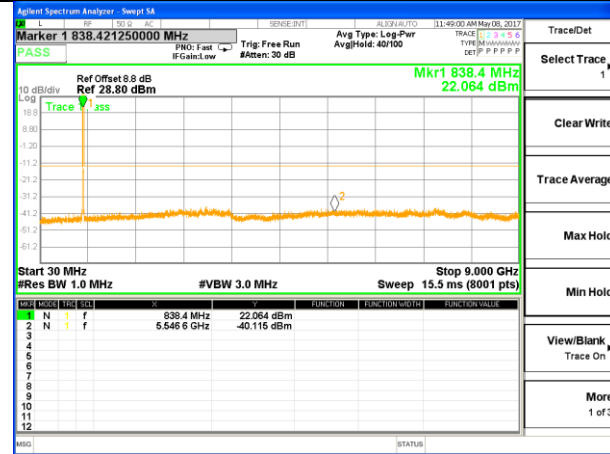

Highest Channel / 16QAM

LTE BAND 5

LTE Band 5 / 3MHz /Emission

Lowest Channel / QPSK

Lowest Channel / 16QAM

Middle Channel / QPSK

Middle Channel / 16QAM

Highest Channel / QPSK

Highest Channel / 16QAM

LTE BAND 5

LTE Band 5 / 5MHz /Emission

Lowest Channel / QPSK

Lowest Channel / 16QAM

Middle Channel / QPSK

Middle Channel / 16QAM

Highest Channel / QPSK

Highest Channel / 16QAM

LTE BAND 5

LTE Band 5 / 10MHz /Emission

Lowest Channel / QPSK

Lowest Channel / 16QAM

Middle Channel / QPSK

Middle Channel / 16QAM

Highest Channel / QPSK