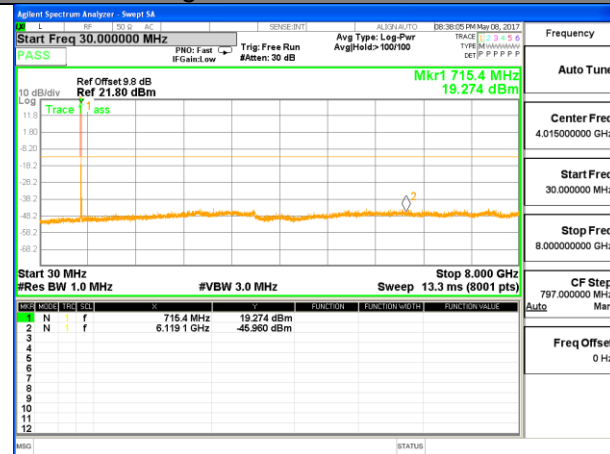

Highest Channel / 16QAM

LTE BAND 7

LTE Band 7 / 20MHz /Emission

Lowest Channel / QPSK

Lowest Channel / 16QAM

Middle Channel / QPSK

Middle Channel / 16QAM

Highest Channel / QPSK

Highest Channel / 16QAM

LTE BAND 17

LTE Band 17 / 5MHz /Emission

Lowest Channel / QPSK

Lowest Channel / 16QAM

Middle Channel / QPSK

Middle Channel / 16QAM

Highest Channel / QPSK

Highest Channel / 16QAM

LTE BAND 17

LTE Band 17 / 10MHz /Emission

Lowest Channel / QPSK

Lowest Channel / 16QAM

Middle Channel / QPSK

Middle Channel / 16QAM

Highest Channel / QPSK