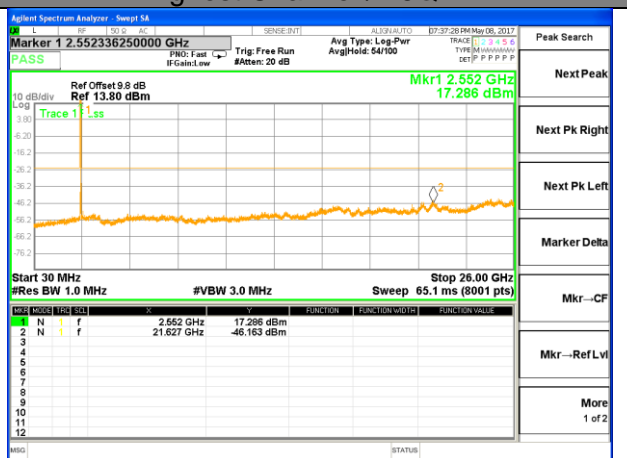

Highest Channel / 16QAM

LTE BAND 7

LTE Band 7 / 10MHz /Emission

Lowest Channel / QPSK

Lowest Channel / 16QAM

Middle Channel / QPSK

Middle Channel / 16QAM

Highest Channel / QPSK

Highest Channel / 16QAM

LTE BAND 7

LTE Band 7 / 15MHz /Emission

Lowest Channel / QPSK

Lowest Channel / 16QAM

Middle Channel / QPSK

Middle Channel / 16QAM

Highest Channel / QPSK

Highest Channel / 16QAM

LTE BAND 7

LTE Band 7 / 20MHz /Emission

Lowest Channel / QPSK

Lowest Channel / 16QAM

Middle Channel / QPSK

Middle Channel / 16QAM

Highest Channel / QPSK

Highest Channel / 16QAM

LTE BAND 17

LTE Band 17 / 5MHz /Emission

Lowest Channel / QPSK

Lowest Channel / 16QAM

Middle Channel / QPSK

Middle Channel / 16QAM

Highest Channel / QPSK