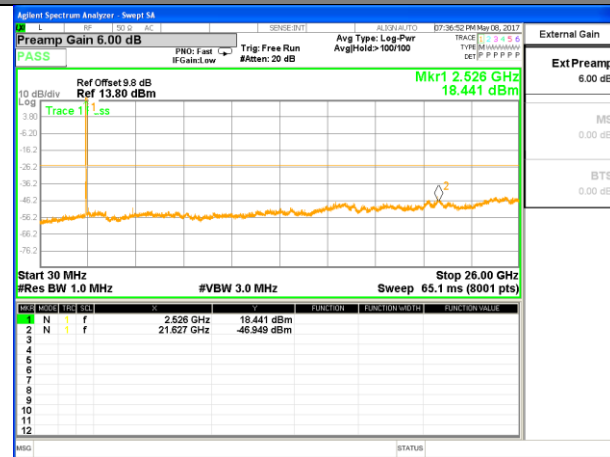

Highest Channel / 16QAM

LTE BAND 7

LTE Band 7 / 15MHz /Emission

Lowest Channel / QPSK

Lowest Channel / 16QAM

Middle Channel / QPSK

Middle Channel / 16QAM

Highest Channel / QPSK

Highest Channel / 16QAM

LTE BAND 7

LTE Band 7 / 20MHz /Emission

Lowest Channel / QPSK

Lowest Channel / 16QAM

Middle Channel / QPSK

Middle Channel / 16QAM

Highest Channel / QPSK

Highest Channel / 16QAM

LTE BAND 17

LTE Band 17 / 5MHz /Emission

Lowest Channel / QPSK

Lowest Channel / 16QAM

Middle Channel / QPSK

Middle Channel / 16QAM

Highest Channel / QPSK