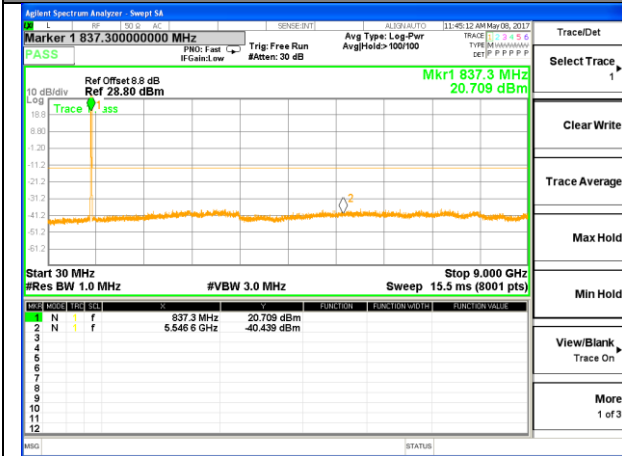

Highest Channel / 16QAM

LTE BAND 5

LTE Band 5 / 5MHz /Emission

Lowest Channel / QPSK

Lowest Channel / 16QAM

Middle Channel / QPSK

Middle Channel / 16QAM

Highest Channel / QPSK

Highest Channel / 16QAM

LTE BAND 5

LTE Band 5 / 10MHz /Emission

Lowest Channel / QPSK

Lowest Channel / 16QAM

Middle Channel / QPSK

Middle Channel / 16QAM

Highest Channel / QPSK

Highest Channel / 16QAM

LTE BAND 7

LTE Band 7 / 5MHz /Emission

Lowest Channel / QPSK

Lowest Channel / 16QAM

Middle Channel / QPSK

Middle Channel / 16QAM

Highest Channel / QPSK