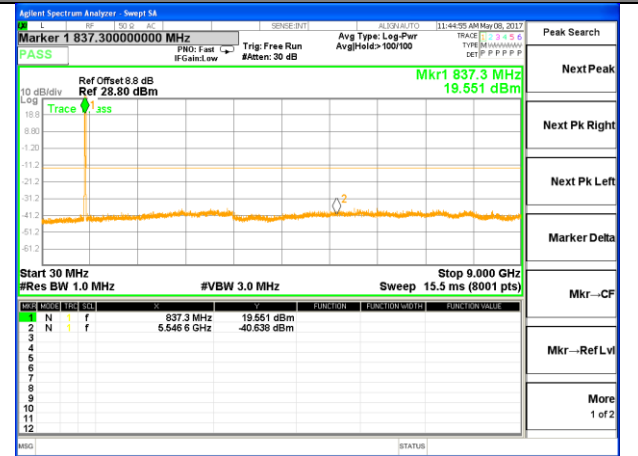

Highest Channel / 16QAM

LTE BAND 5

LTE Band 5 / 5MHz /Emission

Lowest Channel / QPSK

Lowest Channel / 16QAM

Middle Channel / QPSK

Middle Channel / 16QAM

Highest Channel / QPSK

Highest Channel / 16QAM

LTE BAND 5

LTE Band 5 / 10MHz /Emission

Lowest Channel / QPSK

Lowest Channel / 16QAM

Middle Channel / QPSK

Middle Channel / 16QAM

Highest Channel / QPSK

Highest Channel / 16QAM

LTE BAND 7

LTE Band 7 / 5MHz /Emission

Lowest Channel / QPSK

Lowest Channel / 16QAM

Middle Channel / QPSK

Middle Channel / 16QAM

Highest Channel / QPSK

Highest Channel / 16QAM

LTE BAND 7

LTE Band 7 / 10MHz /Emission

Lowest Channel / QPSK

Lowest Channel / 16QAM

Middle Channel / QPSK

Middle Channel / 16QAM

Highest Channel / QPSK