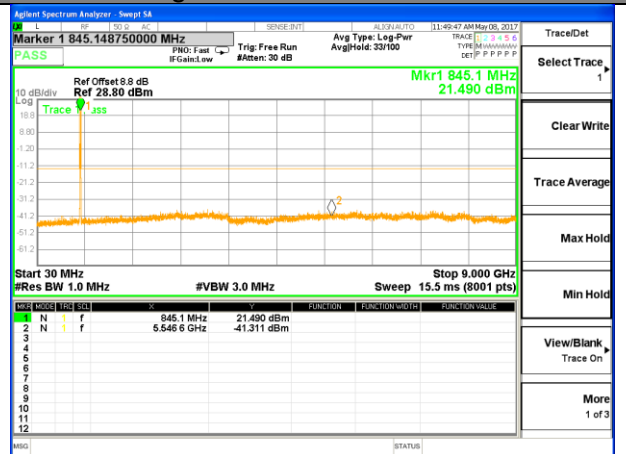

Highest Channel / 16QAM

LTE BAND 5

LTE Band 5 / 3MHz /Emission

Lowest Channel / QPSK

Lowest Channel / 16QAM

Middle Channel / QPSK

Middle Channel / 16QAM

Highest Channel / QPSK

Highest Channel / 16QAM

LTE BAND 5

LTE Band 5 / 5MHz /Emission

Lowest Channel / QPSK

Lowest Channel / 16QAM

Middle Channel / QPSK

Middle Channel / 16QAM

Highest Channel / QPSK

Highest Channel / 16QAM

LTE BAND 5

LTE Band 5 / 10MHz /Emission

Lowest Channel / QPSK

Lowest Channel / 16QAM

Middle Channel / QPSK

Middle Channel / 16QAM

Highest Channel / QPSK

Highest Channel / 16QAM

LTE BAND 7

LTE Band 7 / 5MHz /Emission

Lowest Channel / QPSK

Lowest Channel / 16QAM

Middle Channel / QPSK

Middle Channel / 16QAM

Highest Channel / QPSK