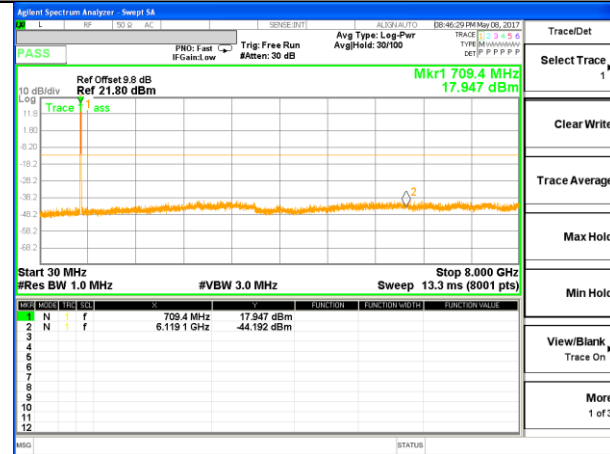

Highest Channel / 16QAM

LTE BAND 7

LTE Band 7 / 20MHz /Emission

Lowest Channel / QPSK

Lowest Channel / 16QAM

Middle Channel / QPSK

Middle Channel / 16QAM

Highest Channel / QPSK

Highest Channel / 16QAM

LTE BAND 17

LTE Band 17 / 5MHz /Emission

Lowest Channel / QPSK

Lowest Channel / 16QAM

Middle Channel / QPSK

Middle Channel / 16QAM

Highest Channel / QPSK

Highest Channel / 16QAM

LTE BAND 17

LTE Band 17 / 10MHz /Emission

Lowest Channel / QPSK

Lowest Channel / 16QAM

Middle Channel / QPSK

Middle Channel / 16QAM

Highest Channel / QPSK