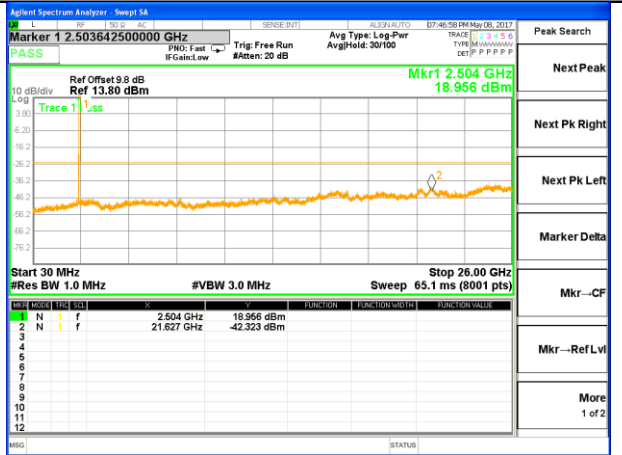

Highest Channel / 16QAM

LTE BAND 5

LTE Band 5 / 10MHz /Emission

Lowest Channel / QPSK

Lowest Channel / 16QAM

Middle Channel / QPSK

Middle Channel / 16QAM

Highest Channel / QPSK

Highest Channel / 16QAM

LTE BAND 7

LTE Band 7 / 5MHz /Emission

Lowest Channel / QPSK

Lowest Channel / 16QAM

Middle Channel / QPSK

Middle Channel / 16QAM

Highest Channel / QPSK

Highest Channel / 16QAM

LTE BAND 7

LTE Band 7 / 10MHz /Emission

Lowest Channel / QPSK

Lowest Channel / 16QAM

Middle Channel / QPSK

Middle Channel / 16QAM

Highest Channel / QPSK