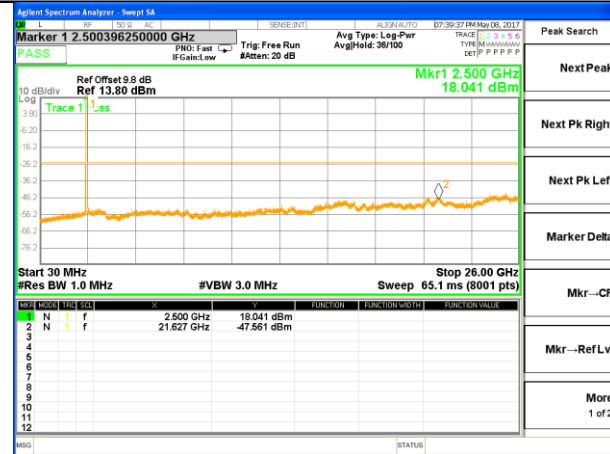

Highest Channel / 16QAM

LTE BAND 7

LTE Band 7 / 10MHz /Emission

Lowest Channel / QPSK

Lowest Channel / 16QAM

Middle Channel / QPSK

Middle Channel / 16QAM

Highest Channel / QPSK

Highest Channel / 16QAM

LTE BAND 7

LTE Band 7 / 15MHz /Emission

Lowest Channel / QPSK

Lowest Channel / 16QAM

Middle Channel / QPSK

Middle Channel / 16QAM

Highest Channel / QPSK

Highest Channel / 16QAM

LTE BAND 7

LTE Band 7 / 20MHz /Emission

Lowest Channel / QPSK

Lowest Channel / 16QAM

Middle Channel / QPSK

Middle Channel / 16QAM

Highest Channel / QPSK