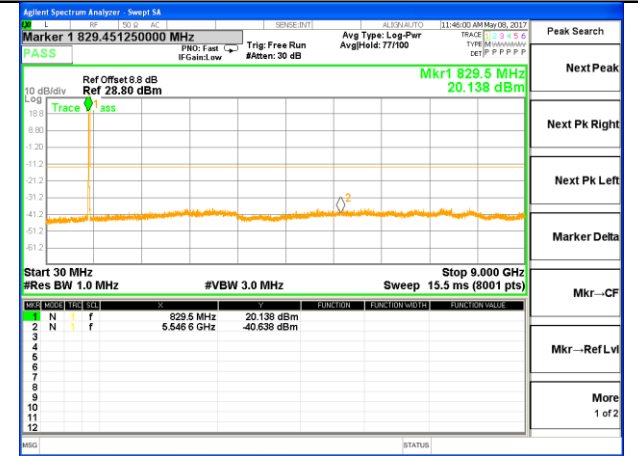

Highest Channel / 16QAM

LTE BAND 5

LTE Band 5 / 5MHz /Emission

Lowest Channel / QPSK

Lowest Channel / 16QAM

Middle Channel / QPSK

Middle Channel / 16QAM

Highest Channel / QPSK

Highest Channel / 16QAM

LTE BAND 5

LTE Band 5 / 10MHz /Emission

Lowest Channel / QPSK

Lowest Channel / 16QAM

Middle Channel / QPSK

Middle Channel / 16QAM

Highest Channel / QPSK

Highest Channel / 16QAM

LTE BAND 7

LTE Band 7 / 5MHz /Emission

Lowest Channel / QPSK

Lowest Channel / 16QAM

Middle Channel / QPSK

Middle Channel / 16QAM

Highest Channel / QPSK