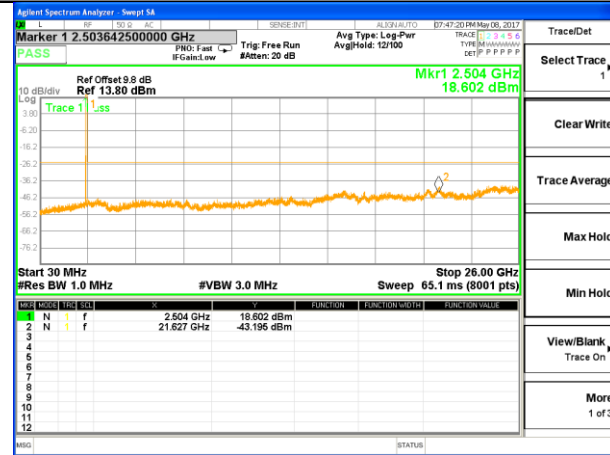

Highest Channel / 16QAM

LTE BAND 5

LTE Band 5 / 5MHz /Emission

Lowest Channel / QPSK

Lowest Channel / 16QAM

Middle Channel / QPSK

Middle Channel / 16QAM

Highest Channel / QPSK

Highest Channel / 16QAM

LTE BAND 5

LTE Band 5 / 10MHz /Emission

Lowest Channel / QPSK

Lowest Channel / 16QAM

Middle Channel / QPSK

Middle Channel / 16QAM

Highest Channel / QPSK

Highest Channel / 16QAM

LTE BAND 7

LTE Band 7 / 5MHz /Emission

Lowest Channel / QPSK

Lowest Channel / 16QAM

Middle Channel / QPSK

Middle Channel / 16QAM

Highest Channel / QPSK