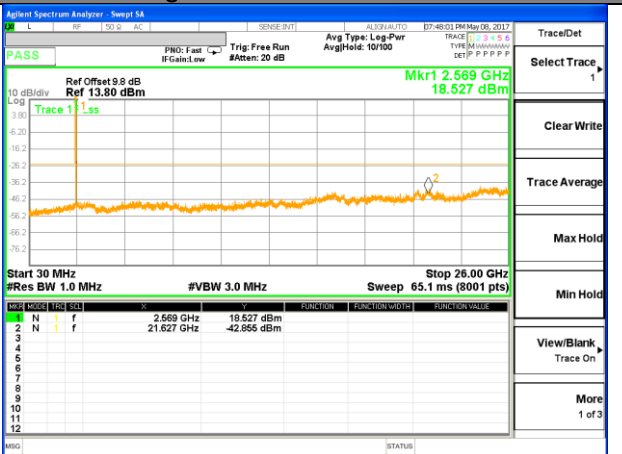

Highest Channel / 16QAM

LTE BAND 5

LTE Band 5 / 10MHz /Emission

Lowest Channel / QPSK

Lowest Channel / 16QAM

Middle Channel / QPSK

Middle Channel / 16QAM

Highest Channel / QPSK

Highest Channel / 16QAM

LTE BAND 7

LTE Band 7 / 5MHz /Emission

Lowest Channel / QPSK

Lowest Channel / 16QAM

Middle Channel / QPSK

Middle Channel / 16QAM

Highest Channel / QPSK

Highest Channel / 16QAM

LTE BAND 7

LTE Band 7 / 10MHz /Emission

Lowest Channel / QPSK

Lowest Channel / 16QAM

Middle Channel / QPSK

Middle Channel / 16QAM

Highest Channel / QPSK

Highest Channel / 16QAM

LTE BAND 7

LTE Band 7 / 15MHz /Emission

Lowest Channel / QPSK

Lowest Channel / 16QAM

Middle Channel / QPSK

Middle Channel / 16QAM

Highest Channel / QPSK