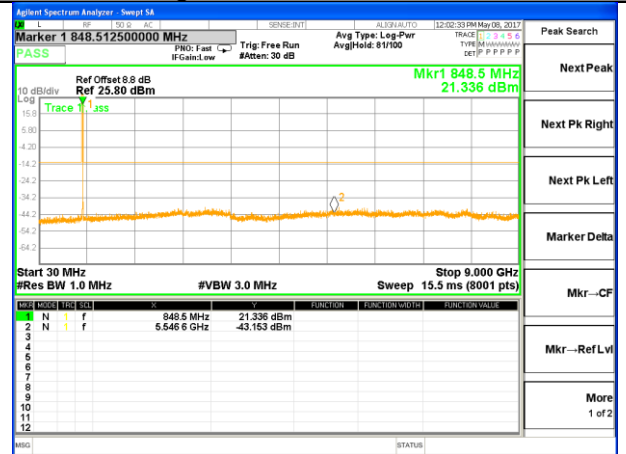

CONDUCTED SPURIOUS EMISSION

LTE BAND 5

LTE Band 5 / 1.4MHz /Emission

Lowest Channel / QPSK

Lowest Channel / 16QAM

Middle Channel / QPSK

Middle Channel / 16QAM

Highest Channel / QPSK

Highest Channel / 16QAM

LTE BAND 5

LTE Band 5 / 3MHz /Emission

Lowest Channel / QPSK

Lowest Channel / 16QAM

Middle Channel / QPSK

Middle Channel / 16QAM

Highest Channel / QPSK

Highest Channel / 16QAM

LTE BAND 5

LTE Band 5 / 5MHz /Emission

Lowest Channel / QPSK

Lowest Channel / 16QAM

Middle Channel / QPSK

Middle Channel / 16QAM

Highest Channel / QPSK