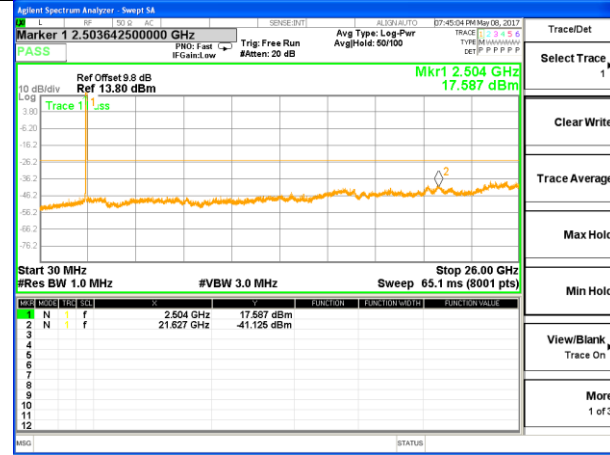

Highest Channel / 16QAM

LTE BAND 5

LTE Band 5 / 10MHz /Emission

Lowest Channel / QPSK

Lowest Channel / 16QAM

Middle Channel / QPSK

Middle Channel / 16QAM

Highest Channel / QPSK

Highest Channel / 16QAM

LTE BAND 7

LTE Band 7 / 5MHz /Emission

Lowest Channel / QPSK

Lowest Channel / 16QAM

Middle Channel / QPSK

Middle Channel / 16QAM

Highest Channel / QPSK

Highest Channel / 16QAM

LTE BAND 7

LTE Band 7 / 10MHz /Emission

Lowest Channel / QPSK

Lowest Channel / 16QAM

Middle Channel / QPSK

Middle Channel / 16QAM

Highest Channel / QPSK