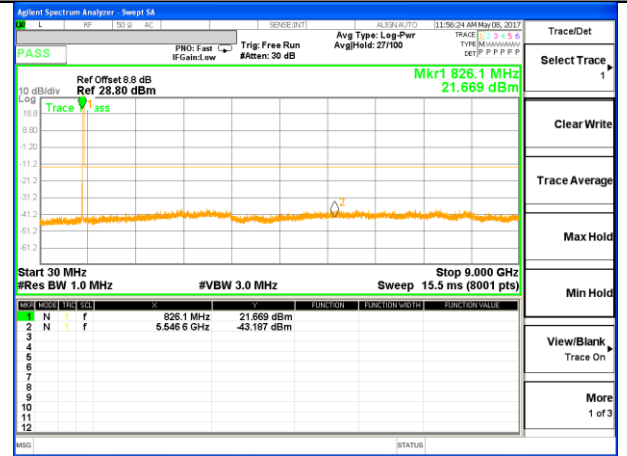

CONDUCTED SPURIOUS EMISSION

LTE BAND 5

LTE Band 5 / 1.4MHz /Emission

Lowest Channel / QPSK

Lowest Channel / 16QAM

Middle Channel / QPSK

Middle Channel / 16QAM

Highest Channel / QPSK

Highest Channel / 16QAM

LTE BAND 5

LTE Band 5 / 3MHz /Emission

Lowest Channel / QPSK

Lowest Channel / 16QAM

Middle Channel / QPSK

Middle Channel / 16QAM

Highest Channel / QPSK

Highest Channel / 16QAM

LTE BAND 5

LTE Band 5 / 5MHz /Emission

Lowest Channel / QPSK

Lowest Channel / 16QAM

Middle Channel / QPSK

Middle Channel / 16QAM

Highest Channel / QPSK

Highest Channel / 16QAM

LTE BAND 5

LTE Band 5 / 10MHz /Emission

Lowest Channel / QPSK

Lowest Channel / 16QAM

Middle Channel / QPSK

Middle Channel / 16QAM

Highest Channel / QPSK