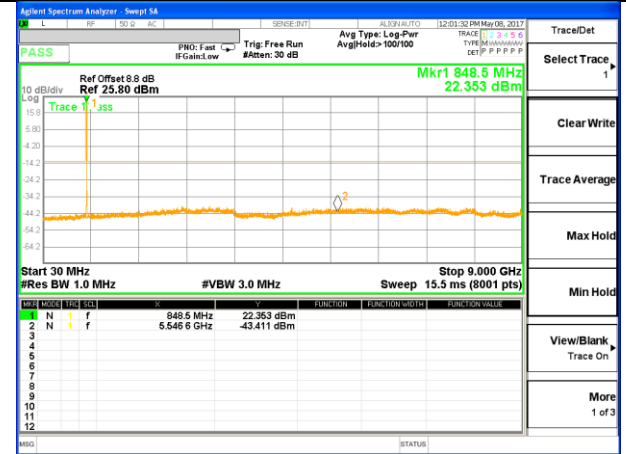

CONDUCTED SPURIOUS EMISSION

LTE BAND 5

LTE Band 5 / 1.4MHz /Emission

Lowest Channel / QPSK

Lowest Channel / 16QAM

Middle Channel / QPSK

Middle Channel / 16QAM

Highest Channel / QPSK

Highest Channel / 16QAM

LTE BAND 5

LTE Band 5 / 3MHz /Emission

Lowest Channel / QPSK

Lowest Channel / 16QAM

Middle Channel / QPSK

Middle Channel / 16QAM

Highest Channel / QPSK

Highest Channel / 16QAM

LTE BAND 5

LTE Band 5 / 5MHz /Emission

Lowest Channel / QPSK

Lowest Channel / 16QAM

Middle Channel / QPSK

Middle Channel / 16QAM

Highest Channel / QPSK