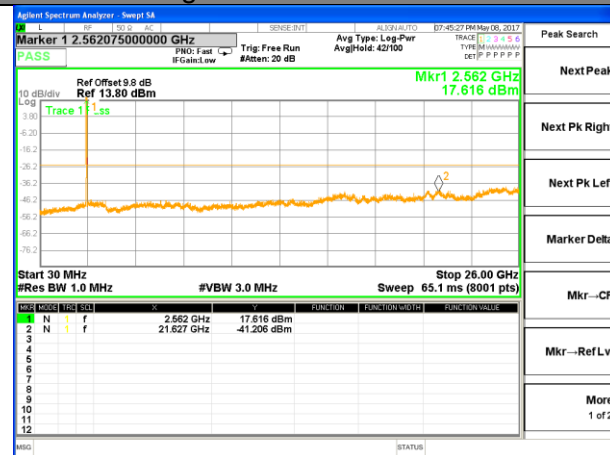

Highest Channel / 16QAM

LTE BAND 7

LTE Band 7 / 5MHz /Emission

Lowest Channel / QPSK

Lowest Channel / 16QAM

Middle Channel / QPSK

Middle Channel / 16QAM

Highest Channel / QPSK

Highest Channel / 16QAM

LTE BAND 7

LTE Band 7 / 10MHz /Emission

Lowest Channel / QPSK

Lowest Channel / 16QAM

Middle Channel / QPSK

Middle Channel / 16QAM

Highest Channel / QPSK

Highest Channel / 16QAM

LTE BAND 7

LTE Band 7 / 15MHz /Emission

Lowest Channel / QPSK

Lowest Channel / 16QAM

Middle Channel / QPSK

Middle Channel / 16QAM

Highest Channel / QPSK