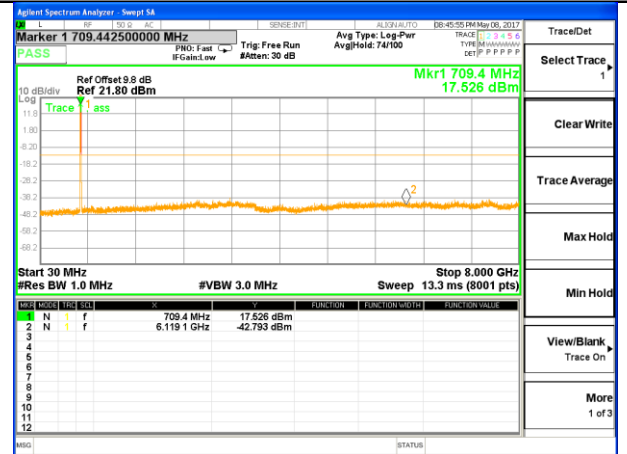

Highest Channel / 16QAM

LTE BAND 17

LTE Band 17 / 5MHz /Emission

Lowest Channel / QPSK

Lowest Channel / 16QAM

Middle Channel / QPSK

Middle Channel / 16QAM

Highest Channel / QPSK

Highest Channel / 16QAM

LTE BAND 17

LTE Band 17 / 10MHz /Emission

Lowest Channel / QPSK

Lowest Channel / 16QAM

Middle Channel / QPSK

Middle Channel / 16QAM

Highest Channel / QPSK

Highest Channel / 16QAM