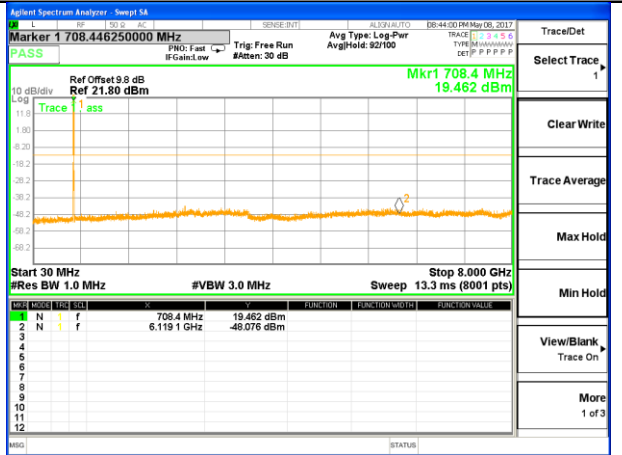

Highest Channel / 16QAM

LTE BAND 7

LTE Band 7 / 20MHz /Emission

Lowest Channel / QPSK

Lowest Channel / 16QAM

Middle Channel / QPSK

Middle Channel / 16QAM

Highest Channel / QPSK

Highest Channel / 16QAM

LTE BAND 17

LTE Band 17 / 5MHz /Emission

Lowest Channel / QPSK

Lowest Channel / 16QAM

Middle Channel / QPSK

Middle Channel / 16QAM

Highest Channel / QPSK

Highest Channel / 16QAM

LTE BAND 17

LTE Band 17 / 10MHz /Emission

Lowest Channel / QPSK

Lowest Channel / 16QAM

Middle Channel / QPSK

Middle Channel / 16QAM

Highest Channel / QPSK

Highest Channel / 16QAM