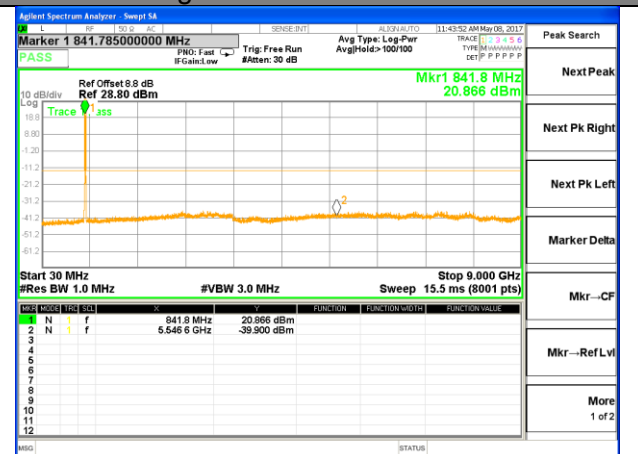

Highest Channel / 16QAM

LTE BAND 5

LTE Band 5 / 5MHz /Emission

Lowest Channel / QPSK

Lowest Channel / 16QAM

Middle Channel / QPSK

Middle Channel / 16QAM

Highest Channel / QPSK

Highest Channel / 16QAM

LTE BAND 5

LTE Band 5 / 10MHz /Emission

Lowest Channel / QPSK

Lowest Channel / 16QAM

Middle Channel / QPSK

Middle Channel / 16QAM

Highest Channel / QPSK

Highest Channel / 16QAM

LTE BAND 7

LTE Band 7 / 5MHz /Emission

Lowest Channel / QPSK

Lowest Channel / 16QAM

Middle Channel / QPSK

Middle Channel / 16QAM

Highest Channel / QPSK

Highest Channel / 16QAM

LTE BAND 7

LTE Band 7 / 10MHz /Emission

Lowest Channel / QPSK

Lowest Channel / 16QAM

Middle Channel / QPSK

Middle Channel / 16QAM

Highest Channel / QPSK