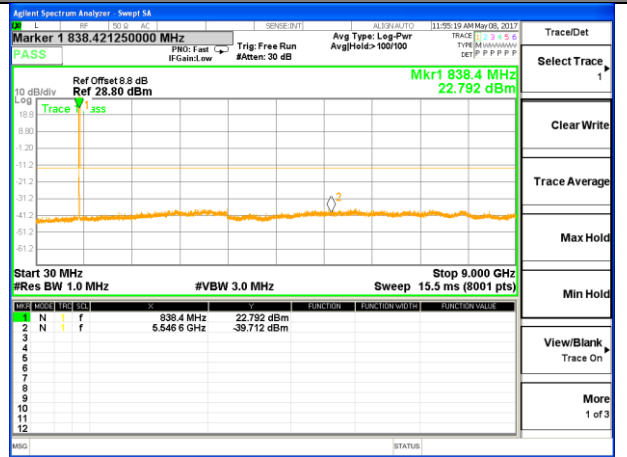

CONDUCTED SPURIOUS EMISSION

LTE BAND 5

LTE Band 5 / 1.4MHz /Emission

Lowest Channel / QPSK

Lowest Channel / 16QAM

Middle Channel / QPSK

Middle Channel / 16QAM

Highest Channel / QPSK

Highest Channel / 16QAM

LTE BAND 5

LTE Band 5 / 3MHz /Emission

Lowest Channel / QPSK

Lowest Channel / 16QAM

Middle Channel / QPSK

Middle Channel / 16QAM

Highest Channel / QPSK

Highest Channel / 16QAM

LTE BAND 5

LTE Band 5 / 5MHz /Emission

Lowest Channel / QPSK

Lowest Channel / 16QAM

Middle Channel / QPSK

Middle Channel / 16QAM

Highest Channel / QPSK

Highest Channel / 16QAM

LTE BAND 5

LTE Band 5 / 10MHz /Emission

Lowest Channel / QPSK

Lowest Channel / 16QAM

Middle Channel / QPSK

Middle Channel / 16QAM

Highest Channel / QPSK