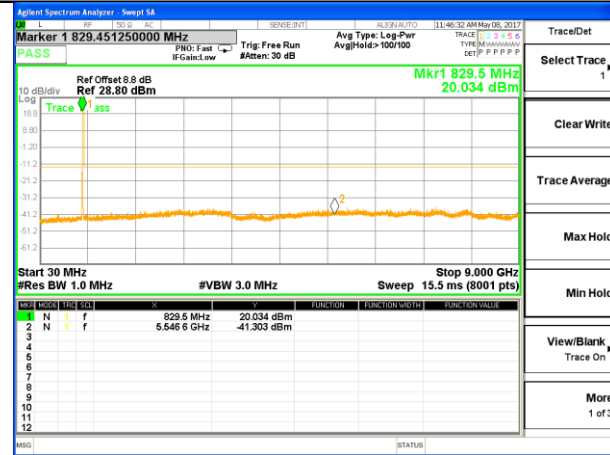

CONDUCTED SPURIOUS EMISSION

LTE BAND 5

LTE Band 5 / 1.4MHz /Emission

Lowest Channel / QPSK

Lowest Channel / 16QAM

Middle Channel / QPSK

Middle Channel / 16QAM

Highest Channel / QPSK

Highest Channel / 16QAM

LTE BAND 5

LTE Band 5 / 3MHz /Emission

Lowest Channel / QPSK

Lowest Channel / 16QAM

Middle Channel / QPSK

Middle Channel / 16QAM

Highest Channel / QPSK

Highest Channel / 16QAM

LTE BAND 5

LTE Band 5 / 5MHz /Emission

Lowest Channel / QPSK

Lowest Channel / 16QAM

Middle Channel / QPSK

Middle Channel / 16QAM

Highest Channel / QPSK

Highest Channel / 16QAM

LTE BAND 5

LTE Band 5 / 10MHz /Emission

Lowest Channel / QPSK

Lowest Channel / 16QAM

Middle Channel / QPSK

Middle Channel / 16QAM

Highest Channel / QPSK