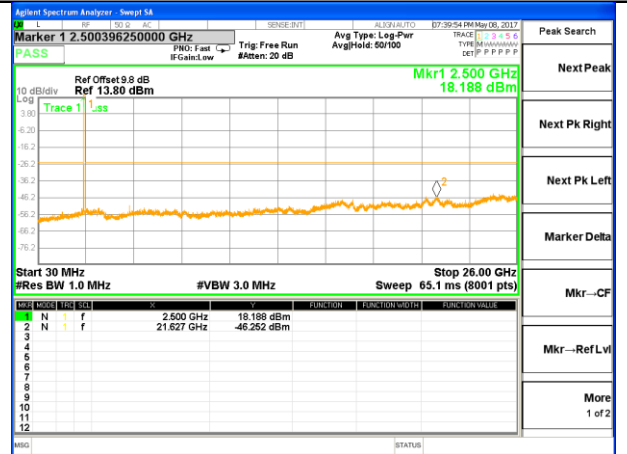

Highest Channel / 16QAM

LTE BAND 7

LTE Band 7 / 15MHz /Emission

Lowest Channel / QPSK

Lowest Channel / 16QAM

Middle Channel / QPSK

Middle Channel / 16QAM

Highest Channel / QPSK

Highest Channel / 16QAM

LTE BAND 7

LTE Band 7 / 20MHz /Emission

Lowest Channel / QPSK

Lowest Channel / 16QAM

Middle Channel / QPSK

Middle Channel / 16QAM

Highest Channel / QPSK

Highest Channel / 16QAM

LTE BAND 17

LTE Band 17 / 5MHz /Emission

Lowest Channel / QPSK

Lowest Channel / 16QAM

Middle Channel / QPSK

Middle Channel / 16QAM

Highest Channel / QPSK