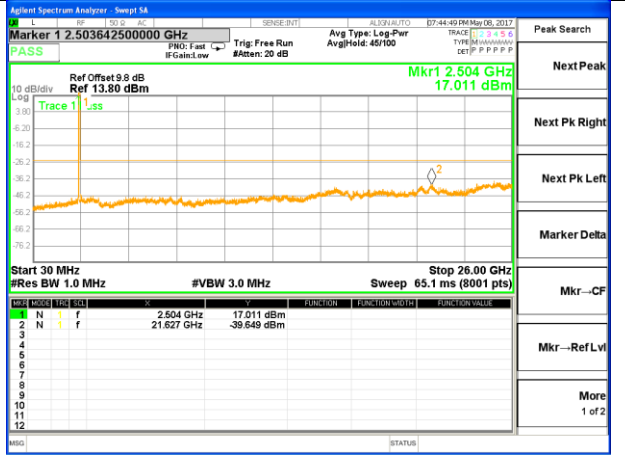

Highest Channel / 16QAM

LTE BAND 7

LTE Band 7 / 5MHz /Emission

Lowest Channel / QPSK

Lowest Channel / 16QAM

Middle Channel / QPSK

Middle Channel / 16QAM

Highest Channel / QPSK

Highest Channel / 16QAM

LTE BAND 7

LTE Band 7 / 10MHz /Emission

Lowest Channel / QPSK

Lowest Channel / 16QAM

Middle Channel / QPSK

Middle Channel / 16QAM

Highest Channel / QPSK

Highest Channel / 16QAM

LTE BAND 7

LTE Band 7 / 15MHz /Emission

Lowest Channel / QPSK

Lowest Channel / 16QAM

Middle Channel / QPSK

Middle Channel / 16QAM

Highest Channel / QPSK

Highest Channel / 16QAM

LTE BAND 7

LTE Band 7 / 20MHz /Emission

Lowest Channel / QPSK

Lowest Channel / 16QAM

Middle Channel / QPSK

Middle Channel / 16QAM

Highest Channel / QPSK