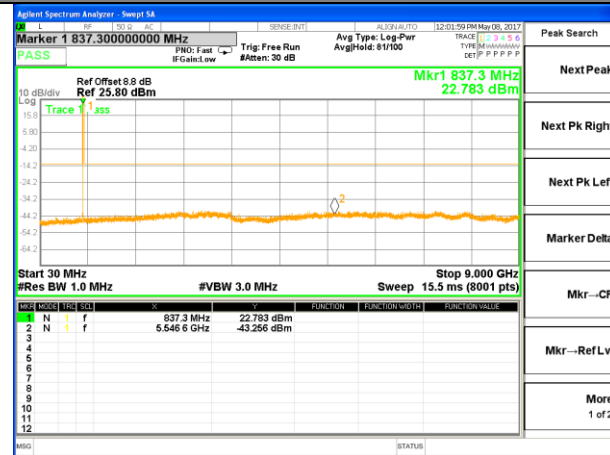

CONDUCTED SPURIOUS EMISSION

LTE BAND 5

LTE Band 5 / 1.4MHz /Emission

Lowest Channel / QPSK

Lowest Channel / 16QAM

Middle Channel / QPSK

Middle Channel / 16QAM

Highest Channel / QPSK

Highest Channel / 16QAM

LTE BAND 5

LTE Band 5 / 3MHz /Emission

Lowest Channel / QPSK

Lowest Channel / 16QAM

Middle Channel / QPSK

Middle Channel / 16QAM

Highest Channel / QPSK

Highest Channel / 16QAM

LTE BAND 5

LTE Band 5 / 5MHz /Emission

Lowest Channel / QPSK

Lowest Channel / 16QAM

Middle Channel / QPSK

Middle Channel / 16QAM

Highest Channel / QPSK