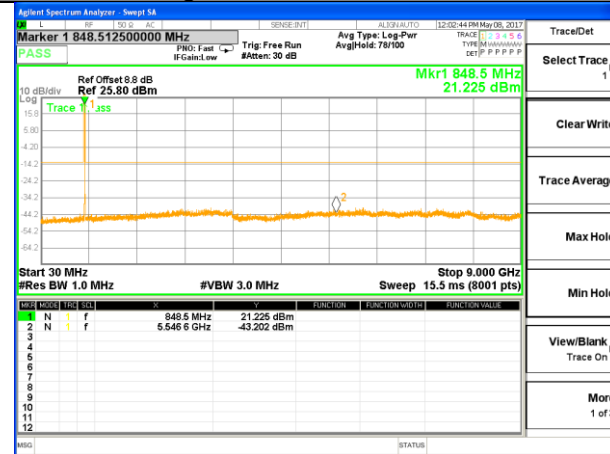

CONDUCTED SPURIOUS EMISSION

LTE BAND 5

LTE Band 5 / 1.4MHz /Emission

Lowest Channel / QPSK

Lowest Channel / 16QAM

Middle Channel / QPSK

Middle Channel / 16QAM

Highest Channel / QPSK

Highest Channel / 16QAM

LTE BAND 5

LTE Band 5 / 3MHz /Emission

Lowest Channel / QPSK

Lowest Channel / 16QAM

Middle Channel / QPSK

Middle Channel / 16QAM

Highest Channel / QPSK

Highest Channel / 16QAM

LTE BAND 5

LTE Band 5 / 5MHz /Emission

Lowest Channel / QPSK

Lowest Channel / 16QAM

Middle Channel / QPSK

Middle Channel / 16QAM

Highest Channel / QPSK