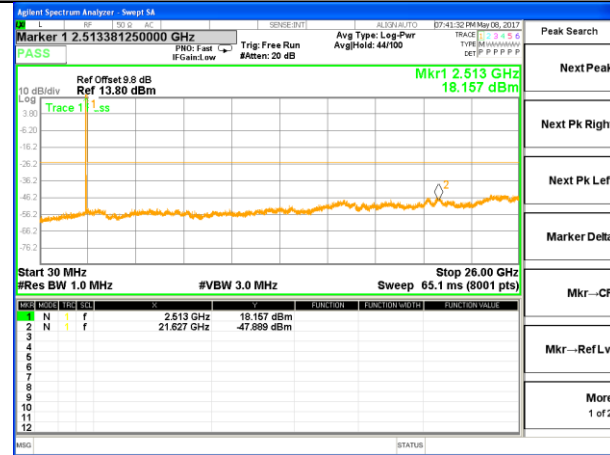

Highest Channel / 16QAM

LTE BAND 7

LTE Band 7 / 5MHz /Emission

Lowest Channel / QPSK

Lowest Channel / 16QAM

Middle Channel / QPSK

Middle Channel / 16QAM

Highest Channel / QPSK

Highest Channel / 16QAM

LTE BAND 7

LTE Band 7 / 10MHz /Emission

Lowest Channel / QPSK

Lowest Channel / 16QAM

Middle Channel / QPSK

Middle Channel / 16QAM

Highest Channel / QPSK

Highest Channel / 16QAM

LTE BAND 7

LTE Band 7 / 15MHz /Emission

Lowest Channel / QPSK

Lowest Channel / 16QAM

Middle Channel / QPSK

Middle Channel / 16QAM

Highest Channel / QPSK