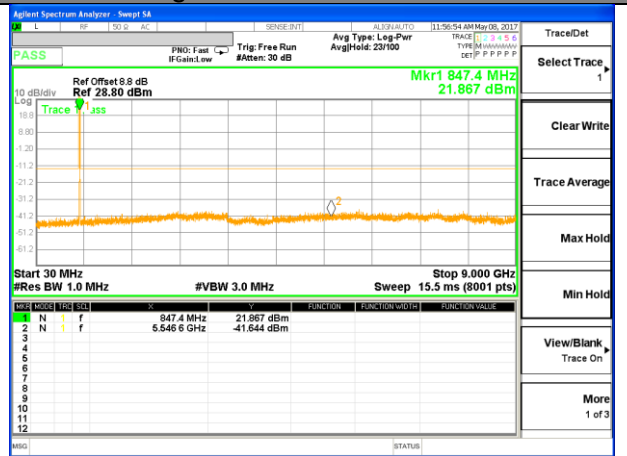

CONDUCTED SPURIOUS EMISSION

LTE BAND 5

LTE Band 5 / 1.4MHz /Emission

Lowest Channel / QPSK

Lowest Channel / 16QAM

Middle Channel / QPSK

Middle Channel / 16QAM

Highest Channel / QPSK

Highest Channel / 16QAM

LTE BAND 5

LTE Band 5 / 3MHz /Emission

Lowest Channel / QPSK

Lowest Channel / 16QAM

Middle Channel / QPSK

Middle Channel / 16QAM

Highest Channel / QPSK

Highest Channel / 16QAM

LTE BAND 5

LTE Band 5 / 5MHz /Emission

Lowest Channel / QPSK

Lowest Channel / 16QAM

Middle Channel / QPSK

Middle Channel / 16QAM

Highest Channel / QPSK

Highest Channel / 16QAM

LTE BAND 5

LTE Band 5 / 10MHz /Emission

Lowest Channel / QPSK

Lowest Channel / 16QAM

Middle Channel / QPSK

Middle Channel / 16QAM

Highest Channel / QPSK