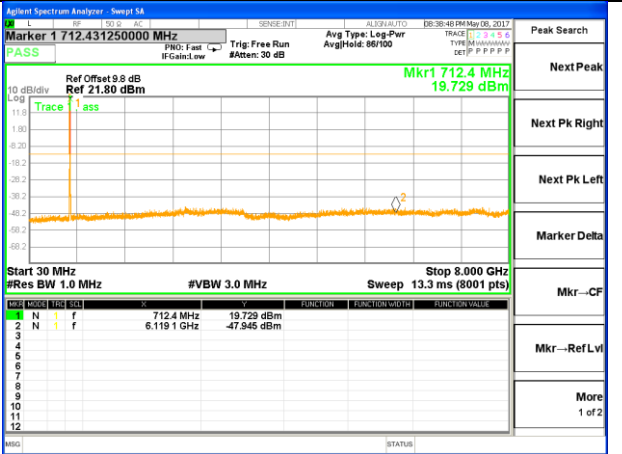

Highest Channel / 16QAM

LTE BAND 7

LTE Band 7 / 20MHz /Emission

Lowest Channel / QPSK

Lowest Channel / 16QAM

Middle Channel / QPSK

Middle Channel / 16QAM

Highest Channel / QPSK

Highest Channel / 16QAM

LTE BAND 17

LTE Band 17 / 5MHz /Emission

Lowest Channel / QPSK

Lowest Channel / 16QAM

Middle Channel / QPSK

Middle Channel / 16QAM

Highest Channel / QPSK

Highest Channel / 16QAM

LTE BAND 17

LTE Band 17 / 10MHz /Emission

Lowest Channel / QPSK

Lowest Channel / 16QAM

Middle Channel / QPSK

Middle Channel / 16QAM

Highest Channel / QPSK