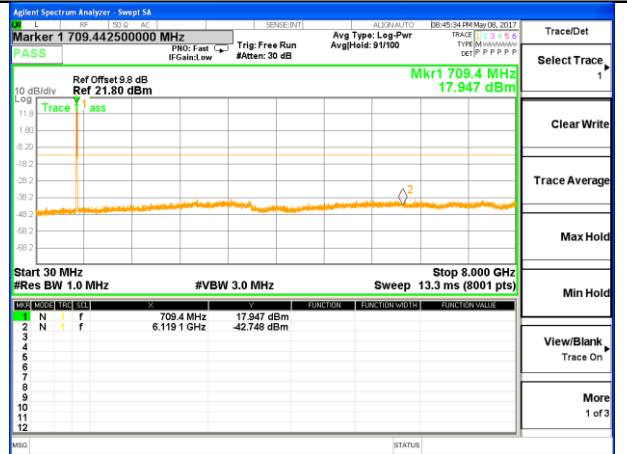

Highest Channel / 16QAM

LTE BAND 17

LTE Band 17 / 5MHz /Emission

Lowest Channel / QPSK

Lowest Channel / 16QAM

Middle Channel / QPSK

Middle Channel / 16QAM

Highest Channel / QPSK

Highest Channel / 16QAM

LTE BAND 17

LTE Band 17 / 10MHz /Emission

Lowest Channel / QPSK

Lowest Channel / 16QAM

Middle Channel / QPSK

Middle Channel / 16QAM

Highest Channel / QPSK

Highest Channel / 16QAM