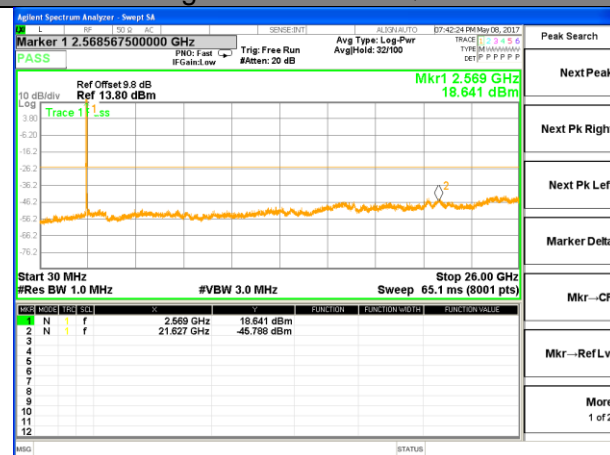

Highest Channel / 16QAM

LTE BAND 7

LTE Band 7 / 10MHz /Emission

Lowest Channel / QPSK

Lowest Channel / 16QAM

Middle Channel / QPSK

Middle Channel / 16QAM

Highest Channel / QPSK

Highest Channel / 16QAM

LTE BAND 7

LTE Band 7 / 15MHz /Emission

Lowest Channel / QPSK

Lowest Channel / 16QAM

Middle Channel / QPSK

Middle Channel / 16QAM

Highest Channel / QPSK

Highest Channel / 16QAM

LTE BAND 7

LTE Band 7 / 20MHz /Emission

Lowest Channel / QPSK

Lowest Channel / 16QAM

Middle Channel / QPSK

Middle Channel / 16QAM

Highest Channel / QPSK