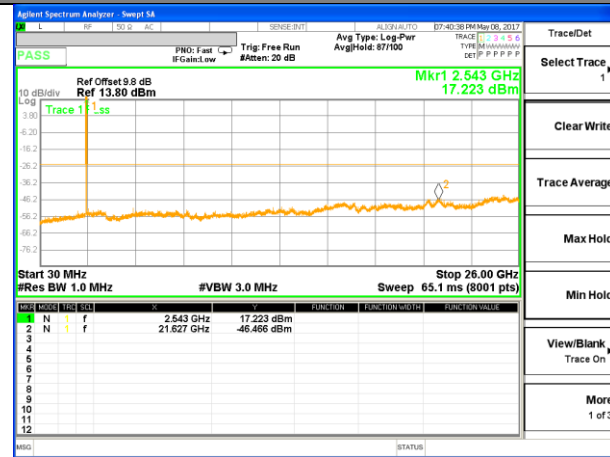

Highest Channel / 16QAM

LTE BAND 7

LTE Band 7 / 10MHz /Emission

Lowest Channel / QPSK

Lowest Channel / 16QAM

Middle Channel / QPSK

Middle Channel / 16QAM

Highest Channel / QPSK

Highest Channel / 16QAM

LTE BAND 7

LTE Band 7 / 15MHz /Emission

Lowest Channel / QPSK

Lowest Channel / 16QAM

Middle Channel / QPSK

Middle Channel / 16QAM

Highest Channel / QPSK

Highest Channel / 16QAM

LTE BAND 7

LTE Band 7 / 20MHz /Emission

Lowest Channel / QPSK

Lowest Channel / 16QAM

Middle Channel / QPSK

Middle Channel / 16QAM

Highest Channel / QPSK