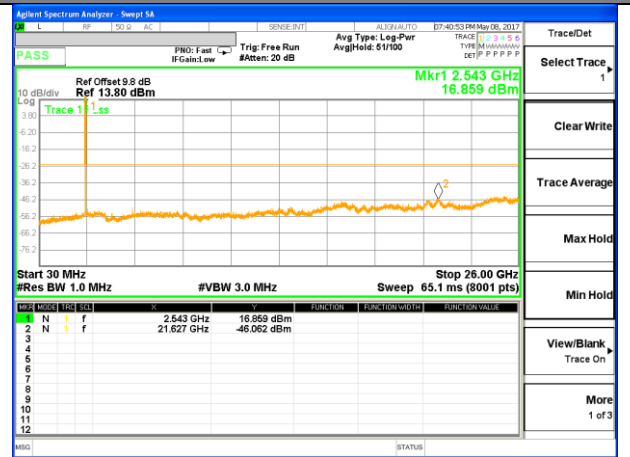

Highest Channel / 16QAM

LTE BAND 7

LTE Band 7 / 10MHz /Emission

Lowest Channel / QPSK

Lowest Channel / 16QAM

Middle Channel / QPSK

Middle Channel / 16QAM

Highest Channel / QPSK

Highest Channel / 16QAM

LTE BAND 7

LTE Band 7 / 15MHz /Emission

Lowest Channel / QPSK

Lowest Channel / 16QAM

Middle Channel / QPSK

Middle Channel / 16QAM

Highest Channel / QPSK

Highest Channel / 16QAM

LTE BAND 7

LTE Band 7 / 20MHz /Emission

Lowest Channel / QPSK

Lowest Channel / 16QAM

Middle Channel / QPSK

Middle Channel / 16QAM

Highest Channel / QPSK