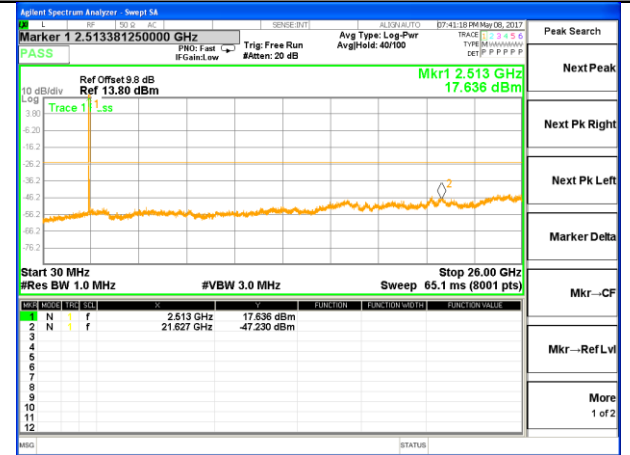

Highest Channel / 16QAM

LTE BAND 7

LTE Band 7 / 10MHz /Emission

Lowest Channel / QPSK

Lowest Channel / 16QAM

Middle Channel / QPSK

Middle Channel / 16QAM

Highest Channel / QPSK

Highest Channel / 16QAM

LTE BAND 7

LTE Band 7 / 15MHz /Emission

Lowest Channel / QPSK

Lowest Channel / 16QAM

Middle Channel / QPSK

Middle Channel / 16QAM

Highest Channel / QPSK

Highest Channel / 16QAM

LTE BAND 7

LTE Band 7 / 20MHz /Emission

Lowest Channel / QPSK

Lowest Channel / 16QAM

Middle Channel / QPSK

Middle Channel / 16QAM

Highest Channel / QPSK