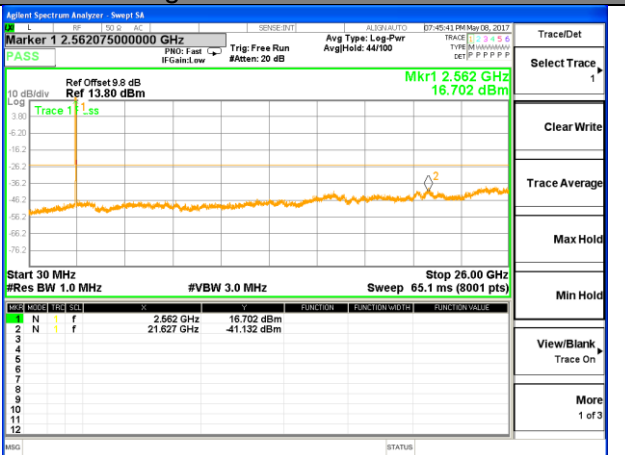

Highest Channel / 16QAM

LTE BAND 7

LTE Band 7 / 5MHz /Emission

Lowest Channel / QPSK

Lowest Channel / 16QAM

Middle Channel / QPSK

Middle Channel / 16QAM

Highest Channel / QPSK

Highest Channel / 16QAM

LTE BAND 7

LTE Band 7 / 10MHz /Emission

Lowest Channel / QPSK

Lowest Channel / 16QAM

Middle Channel / QPSK

Middle Channel / 16QAM

Highest Channel / QPSK

Highest Channel / 16QAM

LTE BAND 7

LTE Band 7 / 15MHz /Emission

Lowest Channel / QPSK

Lowest Channel / 16QAM

Middle Channel / QPSK

Middle Channel / 16QAM

Highest Channel / QPSK

Highest Channel / 16QAM

LTE BAND 7

LTE Band 7 / 20MHz /Emission

Lowest Channel / QPSK

Lowest Channel / 16QAM

Middle Channel / QPSK

Middle Channel / 16QAM

Highest Channel / QPSK