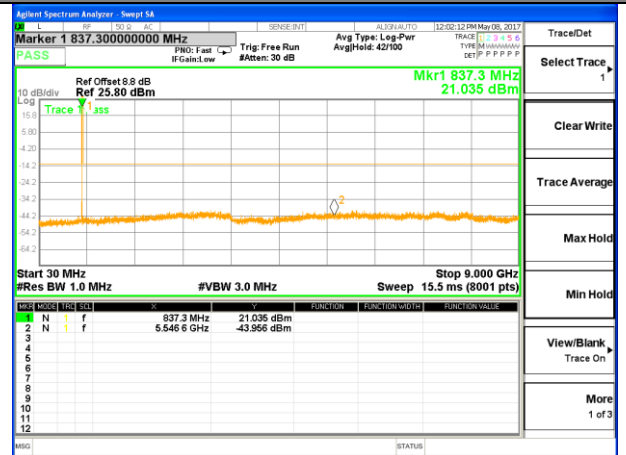

CONDUCTED SPURIOUS EMISSION

LTE BAND 5

LTE Band 5 / 1.4MHz /Emission

Lowest Channel / QPSK

Lowest Channel / 16QAM

Middle Channel / QPSK

Middle Channel / 16QAM

Highest Channel / QPSK

Highest Channel / 16QAM

LTE BAND 5

LTE Band 5 / 3MHz /Emission

Lowest Channel / QPSK

Lowest Channel / 16QAM

Middle Channel / QPSK

Middle Channel / 16QAM

Highest Channel / QPSK

Highest Channel / 16QAM

LTE BAND 5

LTE Band 5 / 5MHz /Emission

Lowest Channel / QPSK

Lowest Channel / 16QAM

Middle Channel / QPSK

Middle Channel / 16QAM

Highest Channel / QPSK