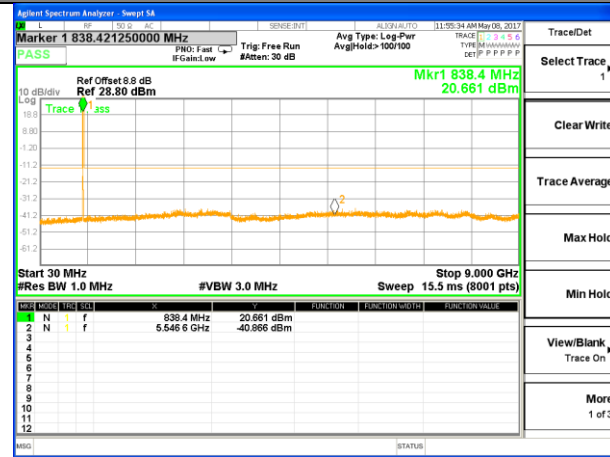

CONDUCTED SPURIOUS EMISSION

LTE BAND 5

LTE Band 5 / 1.4MHz /Emission

Lowest Channel / QPSK

Lowest Channel / 16QAM

Middle Channel / QPSK

Middle Channel / 16QAM

Highest Channel / QPSK

Highest Channel / 16QAM

LTE BAND 5

LTE Band 5 / 3MHz /Emission

Lowest Channel / QPSK

Lowest Channel / 16QAM

Middle Channel / QPSK

Middle Channel / 16QAM

Highest Channel / QPSK

Highest Channel / 16QAM

LTE BAND 5

LTE Band 5 / 5MHz /Emission

Lowest Channel / QPSK

Lowest Channel / 16QAM

Middle Channel / QPSK

Middle Channel / 16QAM

Highest Channel / QPSK

Highest Channel / 16QAM

LTE BAND 5

LTE Band 5 / 10MHz /Emission

Lowest Channel / QPSK

Lowest Channel / 16QAM

Middle Channel / QPSK

Middle Channel / 16QAM

Highest Channel / QPSK