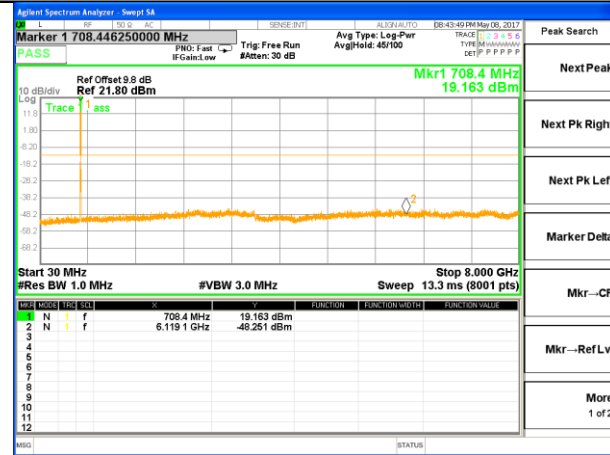

Highest Channel / 16QAM

LTE BAND 7

LTE Band 7 / 15MHz /Emission

Lowest Channel / QPSK

Lowest Channel / 16QAM

Middle Channel / QPSK

Middle Channel / 16QAM

Highest Channel / QPSK

Highest Channel / 16QAM

LTE BAND 7

LTE Band 7 / 20MHz /Emission

Lowest Channel / QPSK

Lowest Channel / 16QAM

Middle Channel / QPSK

Middle Channel / 16QAM

Highest Channel / QPSK

Highest Channel / 16QAM

LTE BAND 17

LTE Band 17 / 5MHz /Emission

Lowest Channel / QPSK

Lowest Channel / 16QAM

Middle Channel / QPSK

Middle Channel / 16QAM

Highest Channel / QPSK