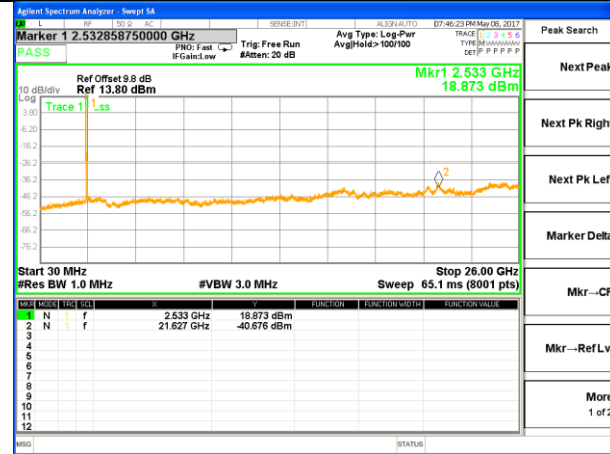

Highest Channel / 16QAM

LTE BAND 5

LTE Band 5 / 10MHz /Emission

Lowest Channel / QPSK

Lowest Channel / 16QAM

Middle Channel / QPSK

Middle Channel / 16QAM

Highest Channel / QPSK

Highest Channel / 16QAM

LTE BAND 7

LTE Band 7 / 5MHz /Emission

Lowest Channel / QPSK

Lowest Channel / 16QAM

Middle Channel / QPSK

Middle Channel / 16QAM

Highest Channel / QPSK

Highest Channel / 16QAM

LTE BAND 7

LTE Band 7 / 10MHz /Emission

Lowest Channel / QPSK

Lowest Channel / 16QAM

Middle Channel / QPSK

Middle Channel / 16QAM

Highest Channel / QPSK