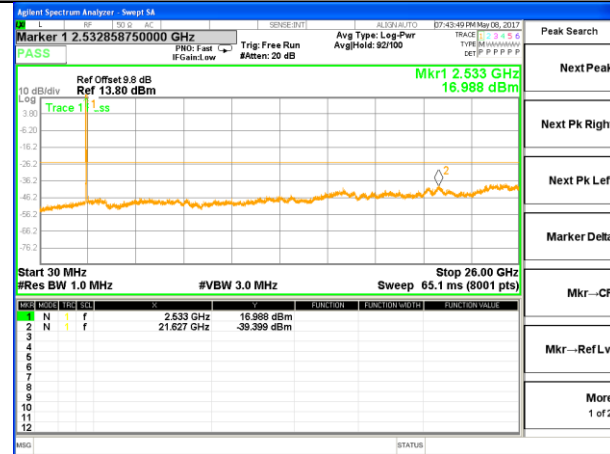

Highest Channel / 16QAM

LTE BAND 7

LTE Band 7 / 5MHz /Emission

Lowest Channel / QPSK

Lowest Channel / 16QAM

Middle Channel / QPSK

Middle Channel / 16QAM

Highest Channel / QPSK

Highest Channel / 16QAM

LTE BAND 7

LTE Band 7 / 10MHz /Emission

Lowest Channel / QPSK

Lowest Channel / 16QAM

Middle Channel / QPSK

Middle Channel / 16QAM

Highest Channel / QPSK

Highest Channel / 16QAM

LTE BAND 7

LTE Band 7 / 15MHz /Emission

Lowest Channel / QPSK

Lowest Channel / 16QAM

Middle Channel / QPSK

Middle Channel / 16QAM

Highest Channel / QPSK

Highest Channel / 16QAM

LTE BAND 7

LTE Band 7 / 20MHz /Emission

Lowest Channel / QPSK

Lowest Channel / 16QAM

Middle Channel / QPSK

Middle Channel / 16QAM

Highest Channel / QPSK