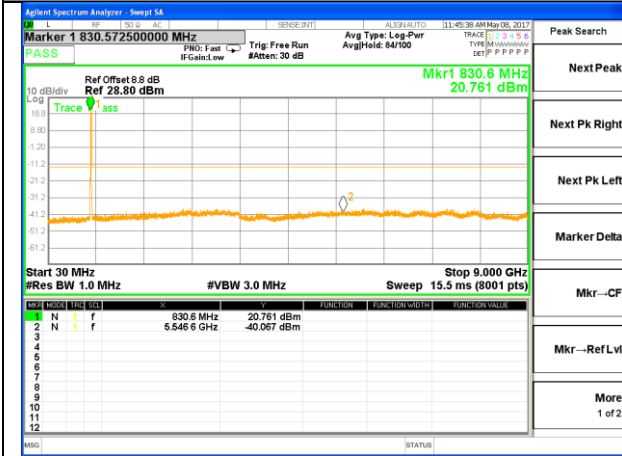

Highest Channel / 16QAM

LTE BAND 5

LTE Band 5 / 3MHz /Emission

Lowest Channel / QPSK

Lowest Channel / 16QAM

Middle Channel / QPSK

Middle Channel / 16QAM

Highest Channel / QPSK

Highest Channel / 16QAM

LTE BAND 5

LTE Band 5 / 5MHz /Emission

Lowest Channel / QPSK

Lowest Channel / 16QAM

Middle Channel / QPSK

Middle Channel / 16QAM

Highest Channel / QPSK

Highest Channel / 16QAM

LTE BAND 5

LTE Band 5 / 10MHz /Emission

Lowest Channel / QPSK

Lowest Channel / 16QAM

Middle Channel / QPSK

Middle Channel / 16QAM

Highest Channel / QPSK