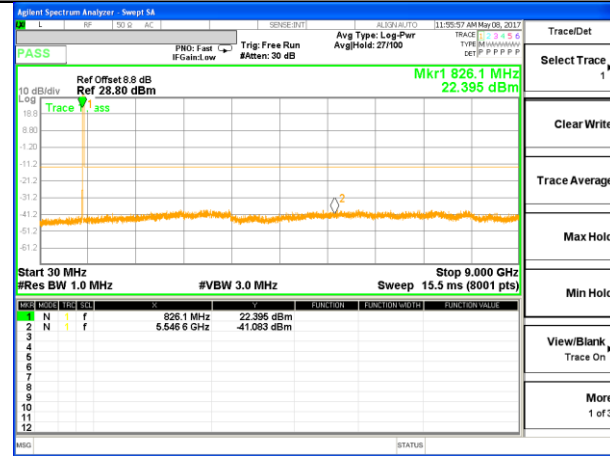

CONDUCTED SPURIOUS EMISSION

LTE BAND 5

LTE Band 5 / 1.4MHz /Emission

Lowest Channel / QPSK

Lowest Channel / 16QAM

Middle Channel / QPSK

Middle Channel / 16QAM

Highest Channel / QPSK

Highest Channel / 16QAM

LTE BAND 5

LTE Band 5 / 3MHz /Emission

Lowest Channel / QPSK

Lowest Channel / 16QAM

Middle Channel / QPSK

Middle Channel / 16QAM

Highest Channel / QPSK

Highest Channel / 16QAM

LTE BAND 5

LTE Band 5 / 5MHz /Emission

Lowest Channel / QPSK

Lowest Channel / 16QAM

Middle Channel / QPSK

Middle Channel / 16QAM

Highest Channel / QPSK