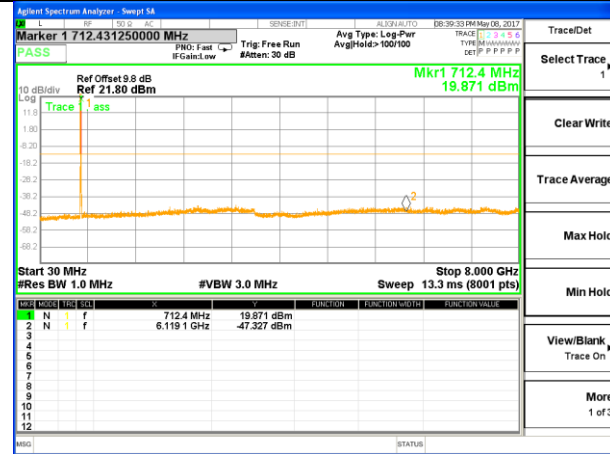

Highest Channel / 16QAM

LTE BAND 7

LTE Band 7 / 20MHz /Emission

Lowest Channel / QPSK

Lowest Channel / 16QAM

Middle Channel / QPSK

Middle Channel / 16QAM

Highest Channel / QPSK

Highest Channel / 16QAM

LTE BAND 17

LTE Band 17 / 5MHz /Emission

Lowest Channel / QPSK

Lowest Channel / 16QAM

Middle Channel / QPSK

Middle Channel / 16QAM

Highest Channel / QPSK

Highest Channel / 16QAM

LTE BAND 17

LTE Band 17 / 10MHz /Emission

Lowest Channel / QPSK

Lowest Channel / 16QAM

Middle Channel / QPSK

Middle Channel / 16QAM

Highest Channel / QPSK

Highest Channel / 16QAM