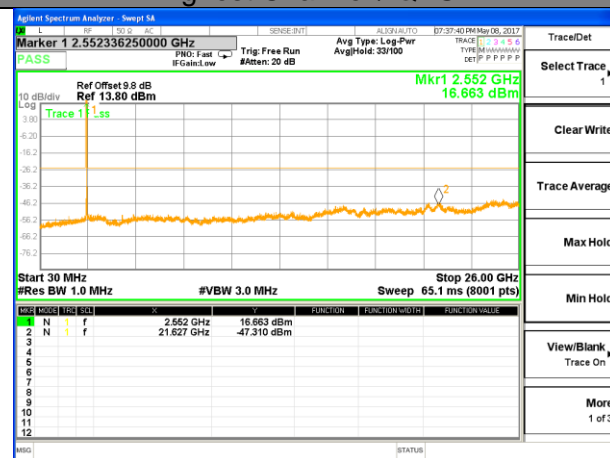

Highest Channel / 16QAM

LTE BAND 7

LTE Band 7 / 15MHz /Emission

Lowest Channel / QPSK

Lowest Channel / 16QAM

Middle Channel / QPSK

Middle Channel / 16QAM

Highest Channel / QPSK

Highest Channel / 16QAM

LTE BAND 7

LTE Band 7 / 20MHz /Emission

Lowest Channel / QPSK

Lowest Channel / 16QAM

Middle Channel / QPSK

Middle Channel / 16QAM

Highest Channel / QPSK

Highest Channel / 16QAM

LTE BAND 17

LTE Band 17 / 5MHz /Emission

Lowest Channel / QPSK

Lowest Channel / 16QAM

Middle Channel / QPSK

Middle Channel / 16QAM

Highest Channel / QPSK