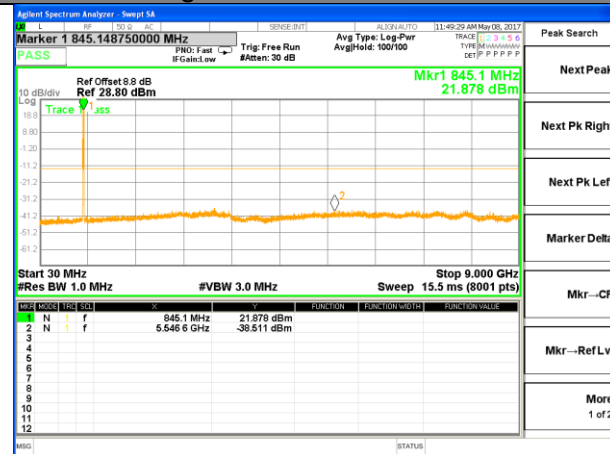

Highest Channel / 16QAM

LTE BAND 5

LTE Band 5 / 3MHz /Emission

Lowest Channel / QPSK

Lowest Channel / 16QAM

Middle Channel / QPSK

Middle Channel / 16QAM

Highest Channel / QPSK

Highest Channel / 16QAM

LTE BAND 5

LTE Band 5 / 5MHz /Emission

Lowest Channel / QPSK

Lowest Channel / 16QAM

Middle Channel / QPSK

Middle Channel / 16QAM

Highest Channel / QPSK

Highest Channel / 16QAM

LTE BAND 5

LTE Band 5 / 10MHz /Emission

Lowest Channel / QPSK

Lowest Channel / 16QAM

Middle Channel / QPSK

Middle Channel / 16QAM

Highest Channel / QPSK

Highest Channel / 16QAM

LTE BAND 7

LTE Band 7 / 5MHz /Emission

Lowest Channel / QPSK

Lowest Channel / 16QAM

Middle Channel / QPSK

Middle Channel / 16QAM

Highest Channel / QPSK