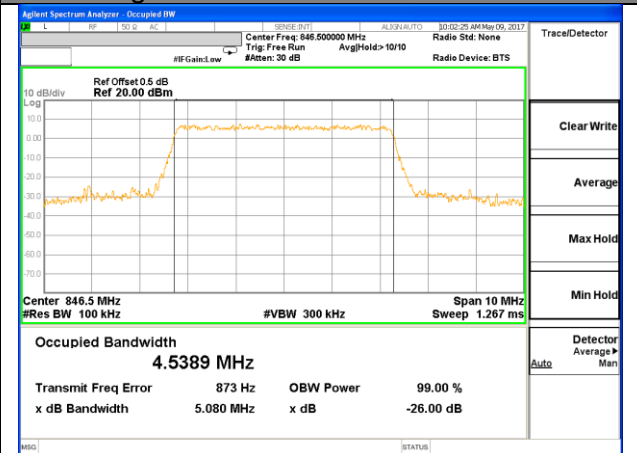

OCCUPIED BANDWIDTH

LTE band 5

LTE band 5 (99% and -26 Bandwidth)

LTE band 5

LTE band 5 (99% and -26 Bandwidth)

Lowest Channel / 3MHz / QPSK

Lowest Channel / 3MHz / 16QAM

Middle Channel / 3MHz / QPSK

Middle Channel / 3MHz / 16QAM

Highest Channel / 3MHz / QPSK

Highest Channel / 3MHz / 16QAM

LTE band 5

LTE band 5 (99% and -26 Bandwidth)

Lowest Channel / 5MHz / QPSK

Lowest Channel / 5MHz / 16QAM

Middle Channel / 5MHz / QPSK

Middle Channel / 5MHz / 16QAM

Highest Channel / 5MHz / QPSK

Highest Channel / 5MHz / 16QAM

LTE band 5

LTE band 5 (99% and -26 Bandwidth)

LTE band 7

LTE band 7 (99% and -26 Bandwidth)

Lowest Channel / 5MHz / QPSK