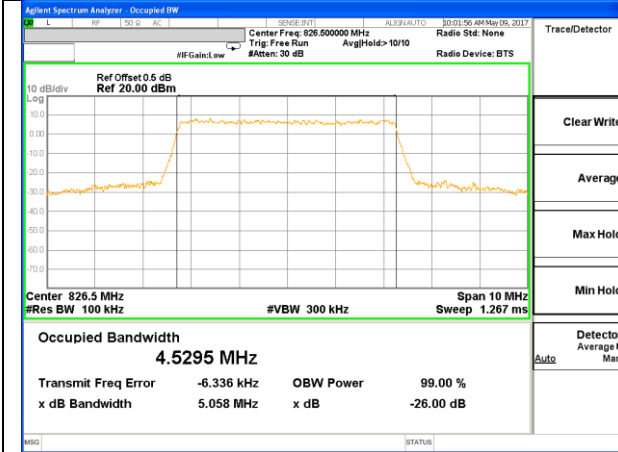

OCCUPIED BANDWIDTH

LTE band 5

LTE band 5 (99% and -26 Bandwidth)

LTE band 5

LTE band 5 (99% and -26 Bandwidth)

Lowest Channel / 3MHz / QPSK

Lowest Channel / 3MHz / 16QAM

Middle Channel / 3MHz / QPSK

Middle Channel / 3MHz / 16QAM

Highest Channel / 3MHz / QPSK

Highest Channel / 3MHz / 16QAM

LTE band 5

LTE band 5 (99% and -26 Bandwidth)

Lowest Channel / 5MHz / QPSK

Lowest Channel / 5MHz / 16QAM

Middle Channel / 5MHz / QPSK

Middle Channel / 5MHz / 16QAM

Highest Channel / 5MHz / QPSK

Highest Channel / 5MHz / 16QAM

LTE band 5

LTE band 5 (99% and -26 Bandwidth)

LTE band 7

LTE band 7 (99% and -26 Bandwidth)

Lowest Channel / 5MHz / QPSK