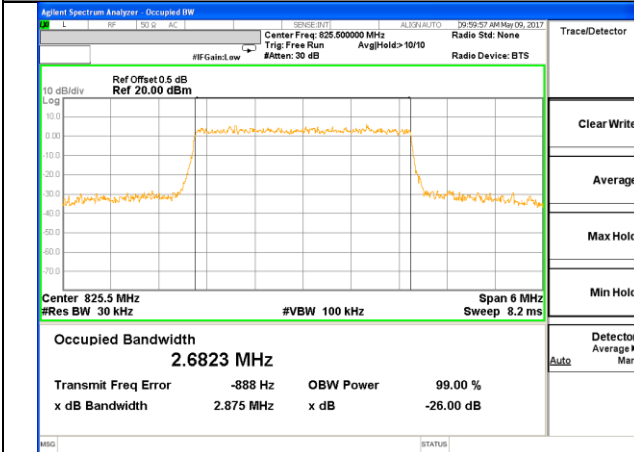

OCCUPIED BANDWIDTH

LTE band 5

LTE band 5 (99% and -26 Bandwidth)

LTE band 5

LTE band 5 (99% and -26 Bandwidth)

Lowest Channel / 3MHz / QPSK

Lowest Channel / 3MHz / 16QAM

Middle Channel / 3MHz / QPSK

Middle Channel / 3MHz / 16QAM

Highest Channel / 3MHz / QPSK

Highest Channel / 3MHz / 16QAM

LTE band 5

LTE band 5 (99% and -26 Bandwidth)

Lowest Channel / 5MHz / QPSK

Lowest Channel / 5MHz / 16QAM

Middle Channel / 5MHz / QPSK

Middle Channel / 5MHz / 16QAM

Highest Channel / 5MHz / QPSK

Highest Channel / 5MHz / 16QAM

LTE band 5

LTE band 5 (99% and -26 Bandwidth)

LTE band 7

LTE band 7 (99% and -26 Bandwidth)

Lowest Channel / 5MHz / QPSK