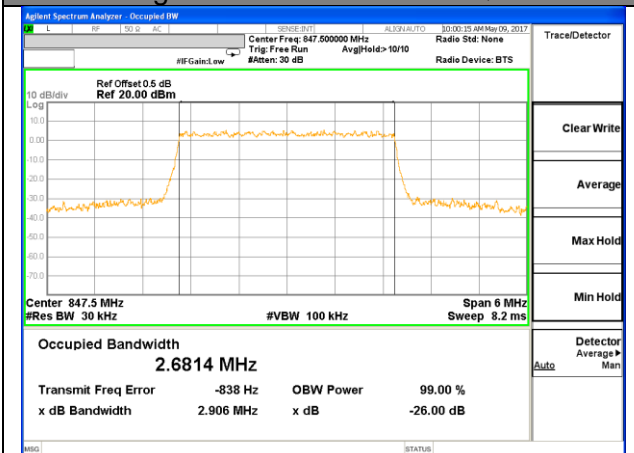

OCCUPIED BANDWIDTH

LTE band 5

LTE band 5 (99% and -26 Bandwidth)

LTE band 5

LTE band 5 (99% and -26 Bandwidth)

Lowest Channel / 3MHz / QPSK

Lowest Channel / 3MHz / 16QAM

Middle Channel / 3MHz / QPSK

Middle Channel / 3MHz / 16QAM

Highest Channel / 3MHz / QPSK

Highest Channel / 3MHz / 16QAM

LTE band 5

LTE band 5 (99% and -26 Bandwidth)

Lowest Channel / 5MHz / QPSK

Lowest Channel / 5MHz / 16QAM

Middle Channel / 5MHz / QPSK

Middle Channel / 5MHz / 16QAM

Highest Channel / 5MHz / QPSK

Highest Channel / 5MHz / 16QAM

LTE band 5

LTE band 5 (99% and -26 Bandwidth)

LTE band 7

LTE band 7 (99% and -26 Bandwidth)

Lowest Channel / 5MHz / QPSK