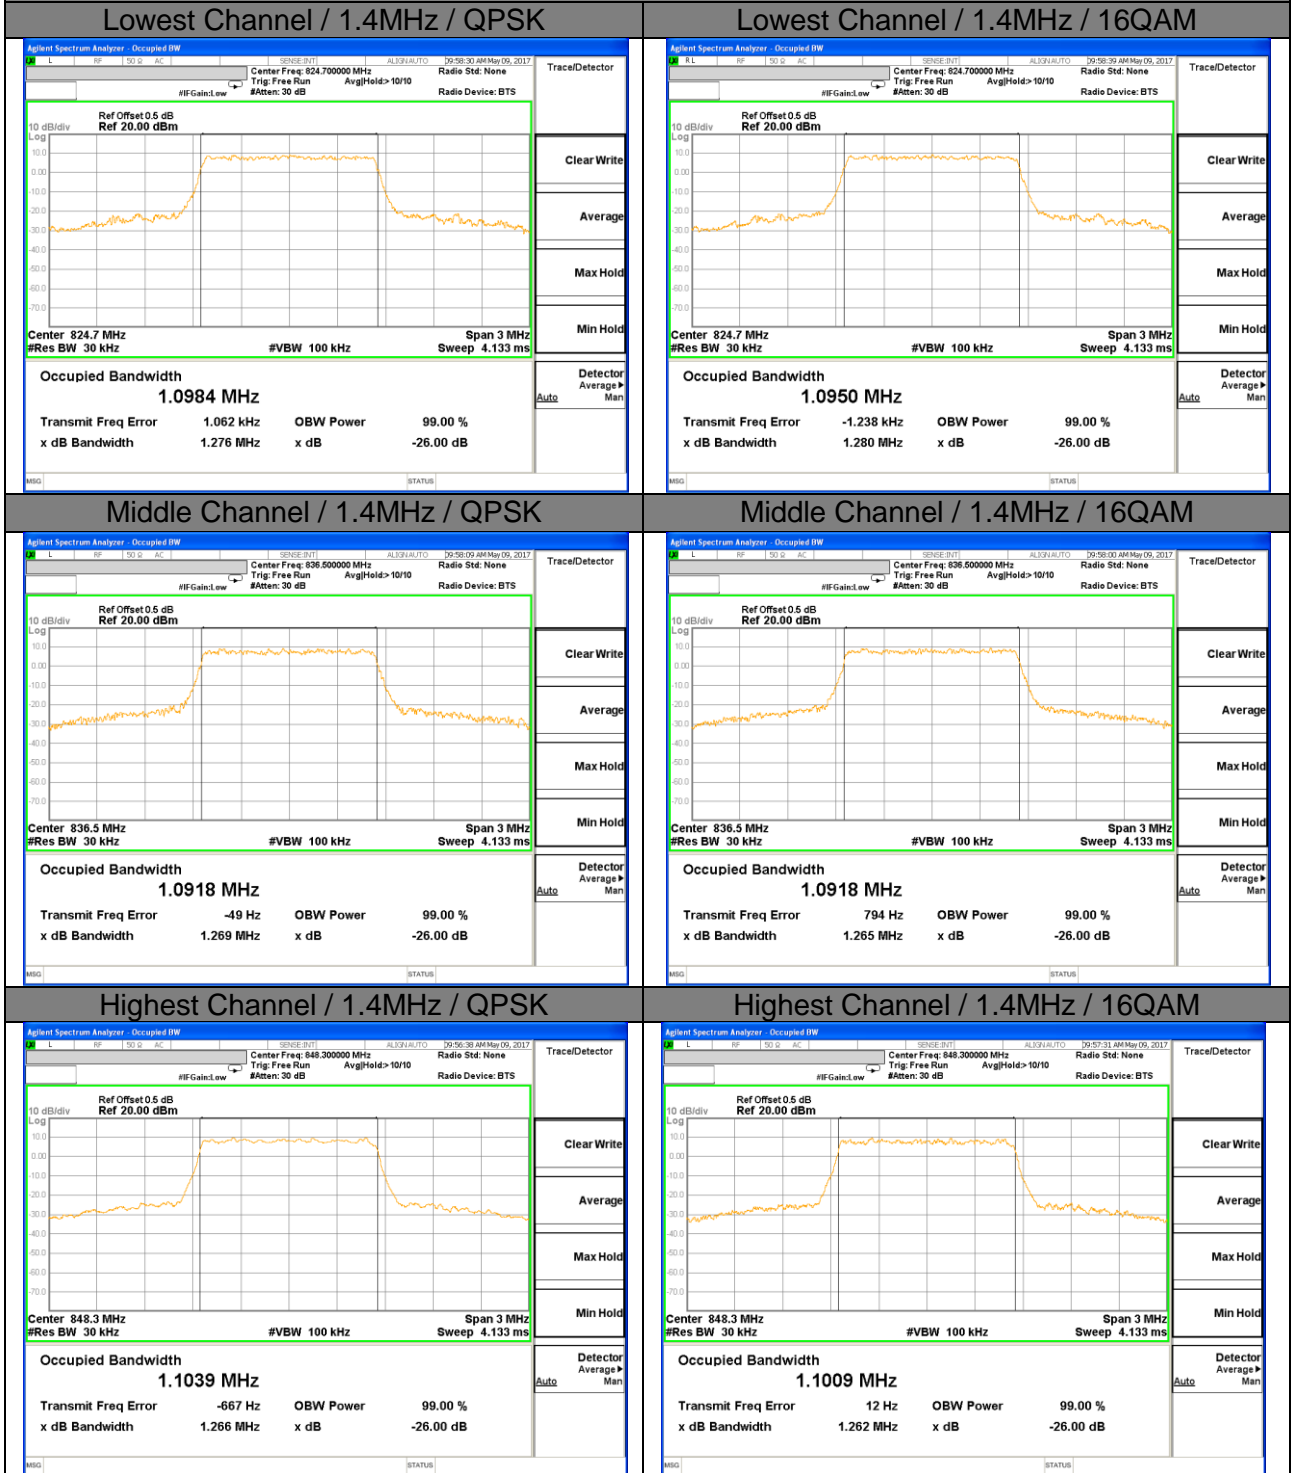

OCCUPIED BANDWIDTH

LTE band 5

LTE band 5 (99% and -26 Bandwidth)

LTE band 5

LTE band 5 (99% and -26 Bandwidth)

Lowest Channel / 3MHz / QPSK

Lowest Channel / 3MHz / 16QAM

Middle Channel / 3MHz / QPSK

Middle Channel / 3MHz / 16QAM

Highest Channel / 3MHz / QPSK

Highest Channel / 3MHz / 16QAM

LTE band 5

LTE band 5 (99% and -26 Bandwidth)

Lowest Channel / 5MHz / QPSK

Lowest Channel / 5MHz / 16QAM

Middle Channel / 5MHz / QPSK

Middle Channel / 5MHz / 16QAM

Highest Channel / 5MHz / QPSK

Highest Channel / 5MHz / 16QAM

LTE band 5

LTE band 5 (99% and -26 Bandwidth)

LTE band 7

LTE band 7 (99% and -26 Bandwidth)

Lowest Channel / 5MHz / QPSK

Lowest Channel / 5MHz / 16QAM

Middle Channel / 5MHz / QPSK

Middle Channel / 5MHz / 16QAM

Highest Channel / 5MHz / QPSK

Highest Channel / 5MHz / 16QAM

LTE band 7

LTE band 7 (99% and -26 Bandwidth)

LTE band 7