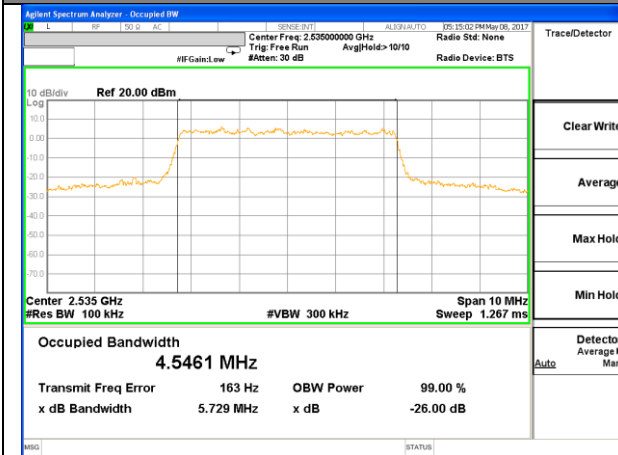

Middle Channel / 3MHz / 16QAM

Highest Channel / 3MHz / QPSK

Highest Channel / 3MHz / 16QAM

LTE band 5

LTE band 5 (99% and -26 Bandwidth)

Lowest Channel / 5MHz / QPSK

Lowest Channel / 5MHz / 16QAM

Middle Channel / 5MHz / QPSK

Middle Channel / 5MHz / 16QAM

Highest Channel / 5MHz / QPSK

Highest Channel / 5MHz / 16QAM

LTE band 5

LTE band 5 (99% and -26 Bandwidth)

LTE band 7

LTE band 7 (99% and -26 Bandwidth)

Lowest Channel / 5MHz / QPSK

Lowest Channel / 5MHz / 16QAM

Middle Channel / 5MHz / QPSK

Middle Channel / 5MHz / 16QAM

Highest Channel / 5MHz / QPSK

Highest Channel / 5MHz / 16QAM

LTE band 7

LTE band 7 (99% and -26 Bandwidth)

LTE band 7