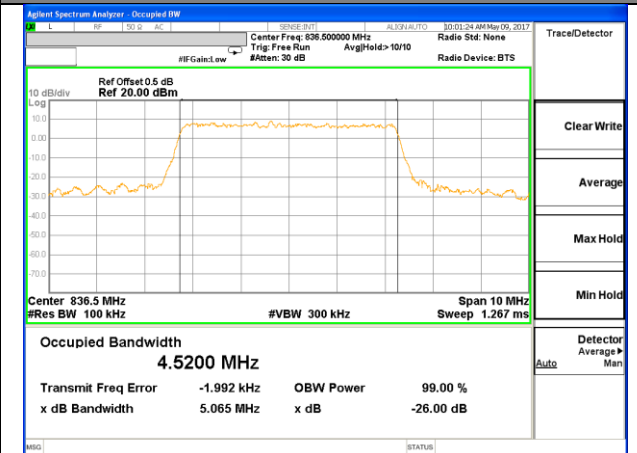

OCCUPIED BANDWIDTH

LTE band 5

LTE band 5 (99% and -26 Bandwidth)

LTE band 5

LTE band 5 (99% and -26 Bandwidth)

Lowest Channel / 3MHz / QPSK

Lowest Channel / 3MHz / 16QAM

Middle Channel / 3MHz / QPSK

Middle Channel / 3MHz / 16QAM

Highest Channel / 3MHz / QPSK

Highest Channel / 3MHz / 16QAM

LTE band 5

LTE band 5 (99% and -26 Bandwidth)

Lowest Channel / 5MHz / QPSK

Lowest Channel / 5MHz / 16QAM

Middle Channel / 5MHz / QPSK

Middle Channel / 5MHz / 16QAM

Highest Channel / 5MHz / QPSK

Highest Channel / 5MHz / 16QAM

LTE band 5

LTE band 5 (99% and -26 Bandwidth)

LTE band 7

LTE band 7 (99% and -26 Bandwidth)

Lowest Channel / 5MHz / QPSK