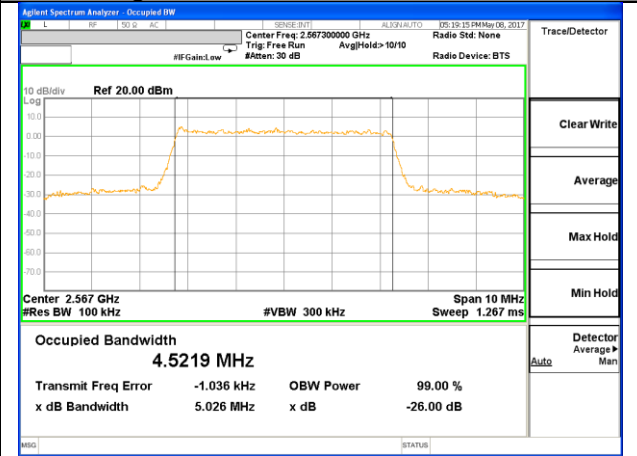

Middle Channel / 5MHz / 16QAM

Highest Channel / 5MHz / QPSK

Highest Channel / 5MHz / 16QAM

LTE band 5

LTE band 5 (99% and -26 Bandwidth)

LTE band 7

LTE band 7 (99% and -26 Bandwidth)

Lowest Channel / 5MHz / QPSK

Lowest Channel / 5MHz / 16QAM

Middle Channel / 5MHz / QPSK

Middle Channel / 5MHz / 16QAM

Highest Channel / 5MHz / QPSK

Highest Channel / 5MHz / 16QAM

LTE band 7

LTE band 7 (99% and -26 Bandwidth)

LTE band 7

LTE band 7 (99% and -26 Bandwidth)

TE band 7

LTE band 7 (99% and -26 Bandwidth)

TE band 17

LTE band 17 (99% and -26 Bandwidth)

Lowest Channel / 5MHz / QPSK

Lowest Channel / 5MHz / 16QAM

Middle Channel / 5MHz / QPSK