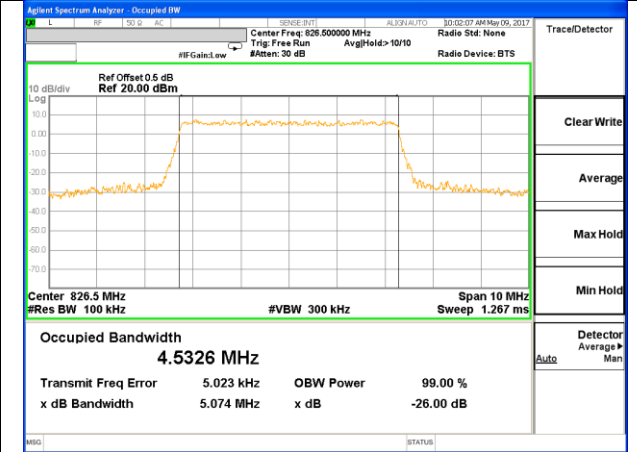

OCCUPIED BANDWIDTH

LTE band 5

LTE band 5 (99% and -26 Bandwidth)

LTE band 5

LTE band 5 (99% and -26 Bandwidth)

Lowest Channel / 3MHz / QPSK

Lowest Channel / 3MHz / 16QAM

Middle Channel / 3MHz / QPSK

Middle Channel / 3MHz / 16QAM

Highest Channel / 3MHz / QPSK

Highest Channel / 3MHz / 16QAM

LTE band 5

LTE band 5 (99% and -26 Bandwidth)

Lowest Channel / 5MHz / QPSK

Lowest Channel / 5MHz / 16QAM

Middle Channel / 5MHz / QPSK

Middle Channel / 5MHz / 16QAM

Highest Channel / 5MHz / QPSK

Highest Channel / 5MHz / 16QAM

LTE band 5

LTE band 5 (99% and -26 Bandwidth)

LTE band 7

LTE band 7 (99% and -26 Bandwidth)

Lowest Channel / 5MHz / QPSK