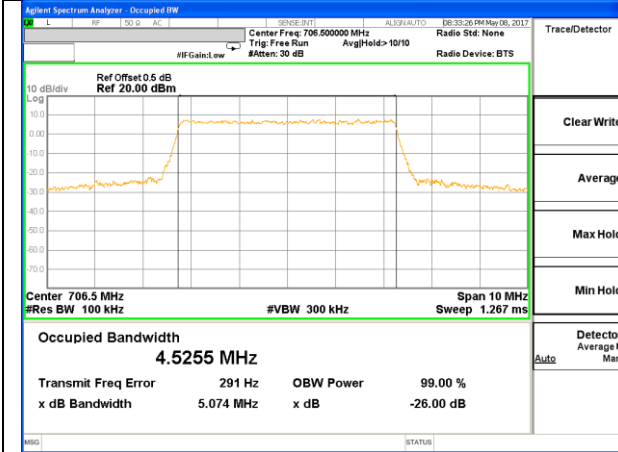

Lowest Channel / 5MHz / 16QAM

Middle Channel / 5MHz / QPSK

Middle Channel / 5MHz / 16QAM

Highest Channel / 5MHz / QPSK

Highest Channel / 5MHz / 16QAM

LTE band 7

LTE band 7 (99% and -26 Bandwidth)

LTE band 7

LTE band 7 (99% and -26 Bandwidth)

TE band 7

LTE band 7 (99% and -26 Bandwidth)

TE band 17

LTE band 17 (99% and -26 Bandwidth)

Lowest Channel / 5MHz / QPSK

Lowest Channel / 5MHz / 16QAM

Middle Channel / 5MHz / QPSK

Middle Channel / 5MHz / 16QAM

Highest Channel / 5MHz / QPSK

Highest Channel / 5MHz / 16QAM

TE band 17

LTE band 17 (99% and -26 Bandwidth)