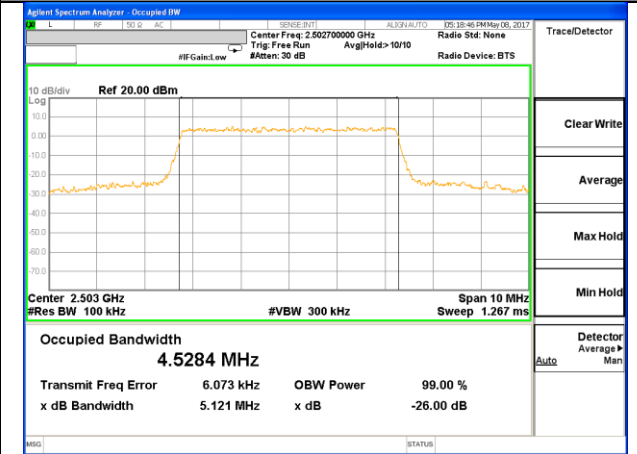

Middle Channel / 3MHz / 16QAM

Highest Channel / 3MHz / QPSK

Highest Channel / 3MHz / 16QAM

LTE band 5

LTE band 5 (99% and -26 Bandwidth)

Lowest Channel / 5MHz / QPSK

Lowest Channel / 5MHz / 16QAM

Middle Channel / 5MHz / QPSK

Middle Channel / 5MHz / 16QAM

Highest Channel / 5MHz / QPSK

Highest Channel / 5MHz / 16QAM

LTE band 5

LTE band 5 (99% and -26 Bandwidth)

LTE band 7

LTE band 7 (99% and -26 Bandwidth)

Lowest Channel / 5MHz / QPSK

Lowest Channel / 5MHz / 16QAM

Middle Channel / 5MHz / QPSK

Middle Channel / 5MHz / 16QAM

Highest Channel / 5MHz / QPSK

Highest Channel / 5MHz / 16QAM

LTE band 7

LTE band 7 (99% and -26 Bandwidth)

LTE band 7