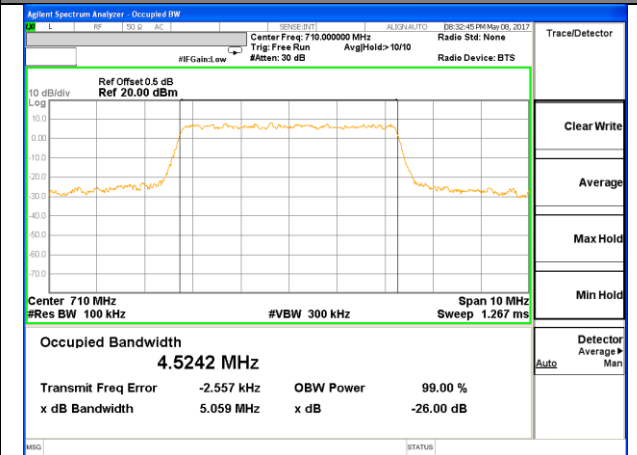

Lowest Channel / 5MHz / 16QAM

Middle Channel / 5MHz / QPSK

Middle Channel / 5MHz / 16QAM

Highest Channel / 5MHz / QPSK

Highest Channel / 5MHz / 16QAM

LTE band 7

LTE band 7 (99% and -26 Bandwidth)

LTE band 7

LTE band 7 (99% and -26 Bandwidth)

TE band 7

LTE band 7 (99% and -26 Bandwidth)

TE band 17

LTE band 17 (99% and -26 Bandwidth)

Lowest Channel / 5MHz / QPSK

Lowest Channel / 5MHz / 16QAM

Middle Channel / 5MHz / QPSK

Middle Channel / 5MHz / 16QAM

Highest Channel / 5MHz / QPSK

Highest Channel / 5MHz / 16QAM

TE band 17

LTE band 17 (99% and -26 Bandwidth)