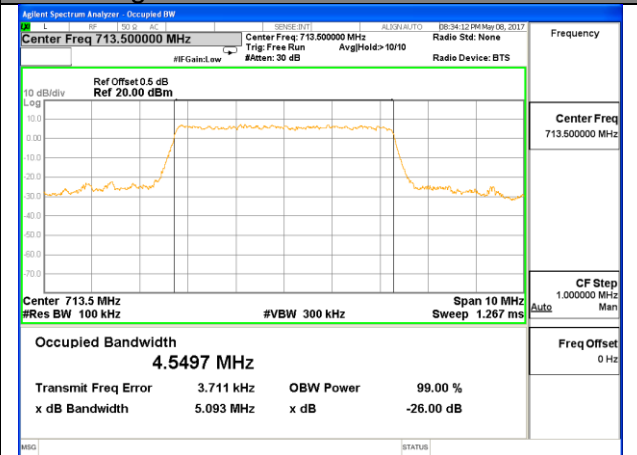

Lowest Channel / 5MHz / 16QAM

Middle Channel / 5MHz / QPSK

Middle Channel / 5MHz / 16QAM

Highest Channel / 5MHz / QPSK

Highest Channel / 5MHz / 16QAM

LTE band 7

LTE band 7 (99% and -26 Bandwidth)

LTE band 7

LTE band 7 (99% and -26 Bandwidth)

TE band 7

LTE band 7 (99% and -26 Bandwidth)

TE band 17

LTE band 17 (99% and -26 Bandwidth)

Lowest Channel / 5MHz / QPSK

Lowest Channel / 5MHz / 16QAM

Middle Channel / 5MHz / QPSK

Middle Channel / 5MHz / 16QAM

Highest Channel / 5MHz / QPSK

Highest Channel / 5MHz / 16QAM

TE band 17

LTE band 17 (99% and -26 Bandwidth)