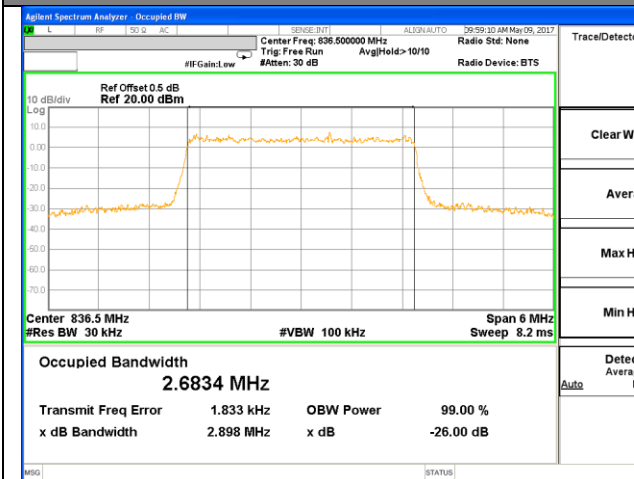

OCCUPIED BANDWIDTH

LTE band 5

LTE band 5 (99% and -26 Bandwidth)

LTE band 5

LTE band 5 (99% and -26 Bandwidth)

Lowest Channel / 3MHz / QPSK

Lowest Channel / 3MHz / 16QAM

Middle Channel / 3MHz / QPSK

Middle Channel / 3MHz / 16QAM

Highest Channel / 3MHz / QPSK

Highest Channel / 3MHz / 16QAM

LTE band 5

LTE band 5 (99% and -26 Bandwidth)

Lowest Channel / 5MHz / QPSK

Lowest Channel / 5MHz / 16QAM

Middle Channel / 5MHz / QPSK

Middle Channel / 5MHz / 16QAM

Highest Channel / 5MHz / QPSK

Highest Channel / 5MHz / 16QAM

LTE band 5

LTE band 5 (99% and -26 Bandwidth)

LTE band 7

LTE band 7 (99% and -26 Bandwidth)

Lowest Channel / 5MHz / QPSK