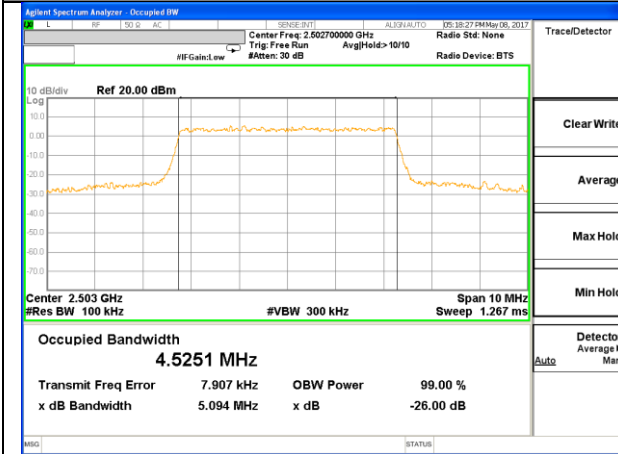

Middle Channel / 3MHz / 16QAM

Highest Channel / 3MHz / QPSK

Highest Channel / 3MHz / 16QAM

LTE band 5

LTE band 5 (99% and -26 Bandwidth)

Lowest Channel / 5MHz / QPSK

Lowest Channel / 5MHz / 16QAM

Middle Channel / 5MHz / QPSK

Middle Channel / 5MHz / 16QAM

Highest Channel / 5MHz / QPSK

Highest Channel / 5MHz / 16QAM

LTE band 5

LTE band 5 (99% and -26 Bandwidth)

LTE band 7

LTE band 7 (99% and -26 Bandwidth)

Lowest Channel / 5MHz / QPSK

Lowest Channel / 5MHz / 16QAM

Middle Channel / 5MHz / QPSK

Middle Channel / 5MHz / 16QAM

Highest Channel / 5MHz / QPSK

Highest Channel / 5MHz / 16QAM

LTE band 7

LTE band 7 (99% and -26 Bandwidth)

LTE band 7