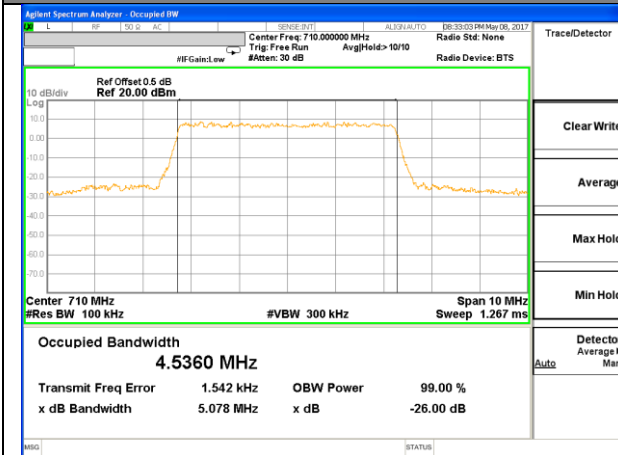

Lowest Channel / 5MHz / 16QAM

Middle Channel / 5MHz / QPSK

Middle Channel / 5MHz / 16QAM

Highest Channel / 5MHz / QPSK

Highest Channel / 5MHz / 16QAM

LTE band 7

LTE band 7 (99% and -26 Bandwidth)

LTE band 7

LTE band 7 (99% and -26 Bandwidth)

TE band 7

LTE band 7 (99% and -26 Bandwidth)

TE band 17

LTE band 17 (99% and -26 Bandwidth)

Lowest Channel / 5MHz / QPSK

Lowest Channel / 5MHz / 16QAM

Middle Channel / 5MHz / QPSK

Middle Channel / 5MHz / 16QAM

Highest Channel / 5MHz / QPSK

Highest Channel / 5MHz / 16QAM

TE band 17

LTE band 17 (99% and -26 Bandwidth)