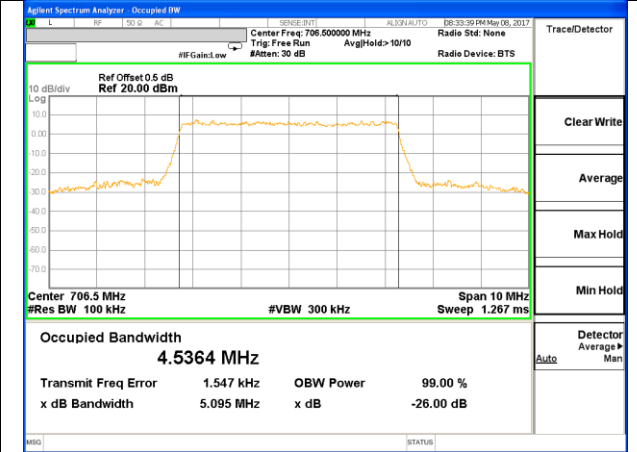

Lowest Channel / 5MHz / 16QAM

Middle Channel / 5MHz / QPSK

Middle Channel / 5MHz / 16QAM

Highest Channel / 5MHz / QPSK

Highest Channel / 5MHz / 16QAM

LTE band 7

LTE band 7 (99% and -26 Bandwidth)

LTE band 7

LTE band 7 (99% and -26 Bandwidth)

TE band 7

LTE band 7 (99% and -26 Bandwidth)

TE band 17

LTE band 17 (99% and -26 Bandwidth)

Lowest Channel / 5MHz / QPSK

Lowest Channel / 5MHz / 16QAM

Middle Channel / 5MHz / QPSK

Middle Channel / 5MHz / 16QAM

Highest Channel / 5MHz / QPSK

Highest Channel / 5MHz / 16QAM

TE band 17

LTE band 17 (99% and -26 Bandwidth)