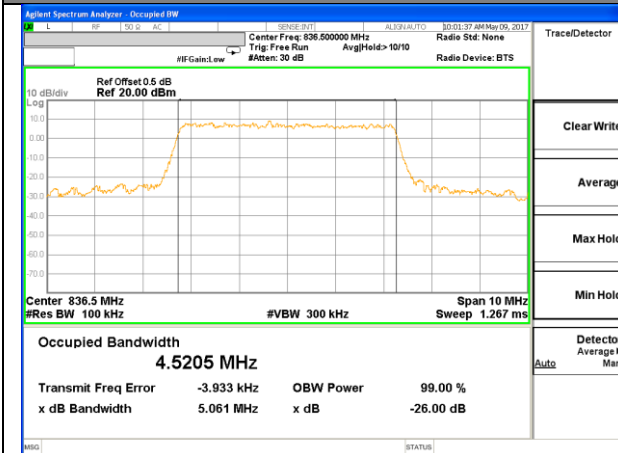

OCCUPIED BANDWIDTH

LTE band 5

LTE band 5 (99% and -26 Bandwidth)

LTE band 5

LTE band 5 (99% and -26 Bandwidth)

Lowest Channel / 3MHz / QPSK

Lowest Channel / 3MHz / 16QAM

Middle Channel / 3MHz / QPSK

Middle Channel / 3MHz / 16QAM

Highest Channel / 3MHz / QPSK

Highest Channel / 3MHz / 16QAM

LTE band 5

LTE band 5 (99% and -26 Bandwidth)

Lowest Channel / 5MHz / QPSK

Lowest Channel / 5MHz / 16QAM

Middle Channel / 5MHz / QPSK

Middle Channel / 5MHz / 16QAM

Highest Channel / 5MHz / QPSK

Highest Channel / 5MHz / 16QAM

LTE band 5

LTE band 5 (99% and -26 Bandwidth)

LTE band 7

LTE band 7 (99% and -26 Bandwidth)

Lowest Channel / 5MHz / QPSK