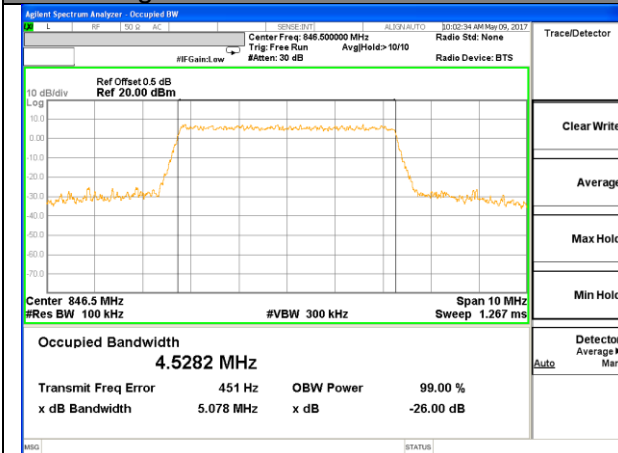

OCCUPIED BANDWIDTH

LTE band 5

LTE band 5 (99% and -26 Bandwidth)

LTE band 5

LTE band 5 (99% and -26 Bandwidth)

Lowest Channel / 3MHz / QPSK

Lowest Channel / 3MHz / 16QAM

Middle Channel / 3MHz / QPSK

Middle Channel / 3MHz / 16QAM

Highest Channel / 3MHz / QPSK

Highest Channel / 3MHz / 16QAM

LTE band 5

LTE band 5 (99% and -26 Bandwidth)

Lowest Channel / 5MHz / QPSK

Lowest Channel / 5MHz / 16QAM

Middle Channel / 5MHz / QPSK

Middle Channel / 5MHz / 16QAM

Highest Channel / 5MHz / QPSK

Highest Channel / 5MHz / 16QAM

LTE band 5

LTE band 5 (99% and -26 Bandwidth)

LTE band 7

LTE band 7 (99% and -26 Bandwidth)

Lowest Channel / 5MHz / QPSK