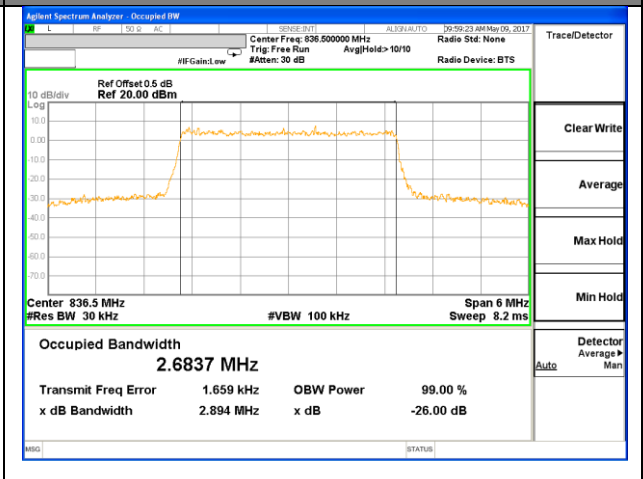

OCCUPIED BANDWIDTH

LTE band 5

LTE band 5 (99% and -26 Bandwidth)

LTE band 5

LTE band 5 (99% and -26 Bandwidth)

Lowest Channel / 3MHz / QPSK

Lowest Channel / 3MHz / 16QAM

Middle Channel / 3MHz / QPSK

Middle Channel / 3MHz / 16QAM

Highest Channel / 3MHz / QPSK

Highest Channel / 3MHz / 16QAM

LTE band 5

LTE band 5 (99% and -26 Bandwidth)

Lowest Channel / 5MHz / QPSK

Lowest Channel / 5MHz / 16QAM

Middle Channel / 5MHz / QPSK

Middle Channel / 5MHz / 16QAM

Highest Channel / 5MHz / QPSK

Highest Channel / 5MHz / 16QAM

LTE band 5

LTE band 5 (99% and -26 Bandwidth)

LTE band 7

LTE band 7 (99% and -26 Bandwidth)

Lowest Channel / 5MHz / QPSK