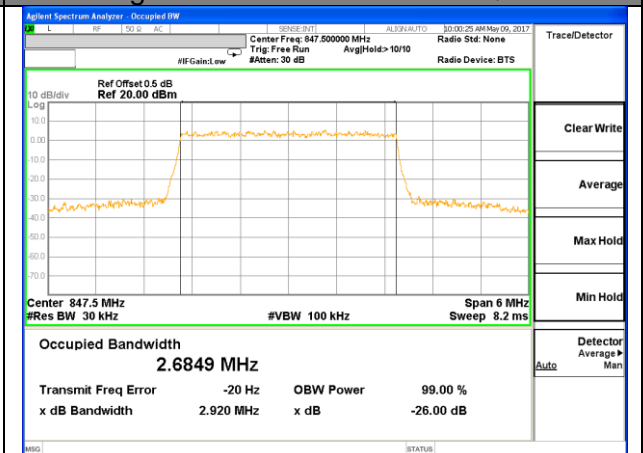

OCCUPIED BANDWIDTH

LTE band 5

LTE band 5 (99% and -26 Bandwidth)

LTE band 5

LTE band 5 (99% and -26 Bandwidth)

Lowest Channel / 3MHz / QPSK

Lowest Channel / 3MHz / 16QAM

Middle Channel / 3MHz / QPSK

Middle Channel / 3MHz / 16QAM

Highest Channel / 3MHz / QPSK

Highest Channel / 3MHz / 16QAM

LTE band 5

LTE band 5 (99% and -26 Bandwidth)

Lowest Channel / 5MHz / QPSK

Lowest Channel / 5MHz / 16QAM

Middle Channel / 5MHz / QPSK

Middle Channel / 5MHz / 16QAM

Highest Channel / 5MHz / QPSK

Highest Channel / 5MHz / 16QAM

LTE band 5

LTE band 5 (99% and -26 Bandwidth)

LTE band 7

LTE band 7 (99% and -26 Bandwidth)

Lowest Channel / 5MHz / QPSK