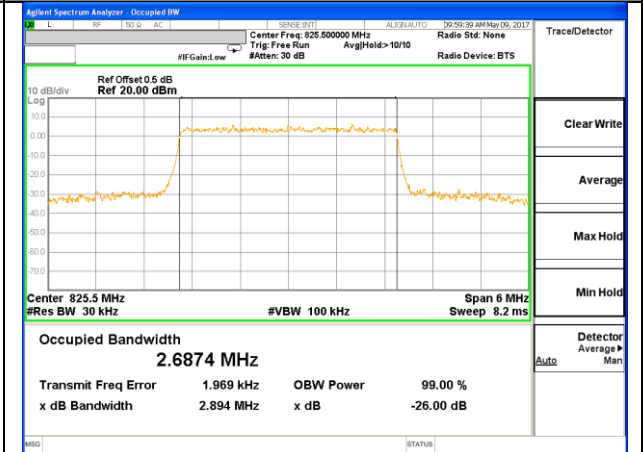

OCCUPIED BANDWIDTH

LTE band 5

LTE band 5 (99% and -26 Bandwidth)

LTE band 5

LTE band 5 (99% and -26 Bandwidth)

Lowest Channel / 3MHz / QPSK

Lowest Channel / 3MHz / 16QAM

Middle Channel / 3MHz / QPSK

Middle Channel / 3MHz / 16QAM

Highest Channel / 3MHz / QPSK

Highest Channel / 3MHz / 16QAM

LTE band 5

LTE band 5 (99% and -26 Bandwidth)

Lowest Channel / 5MHz / QPSK

Lowest Channel / 5MHz / 16QAM

Middle Channel / 5MHz / QPSK

Middle Channel / 5MHz / 16QAM

Highest Channel / 5MHz / QPSK

Highest Channel / 5MHz / 16QAM

LTE band 5

LTE band 5 (99% and -26 Bandwidth)

LTE band 7

LTE band 7 (99% and -26 Bandwidth)

Lowest Channel / 5MHz / QPSK