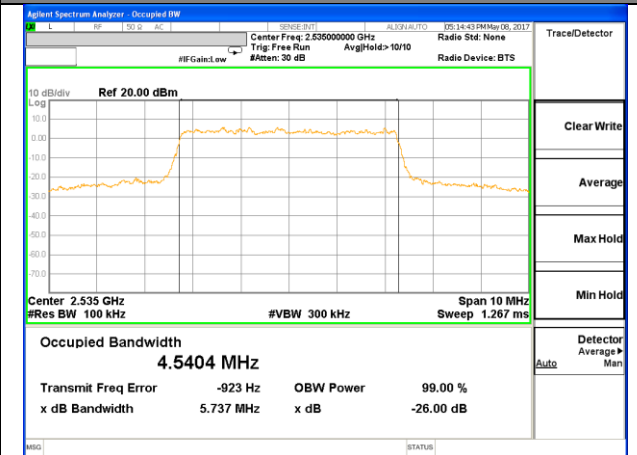

Middle Channel / 3MHz / 16QAM

Highest Channel / 3MHz / QPSK

Highest Channel / 3MHz / 16QAM

LTE band 5

LTE band 5 (99% and -26 Bandwidth)

Lowest Channel / 5MHz / QPSK

Lowest Channel / 5MHz / 16QAM

Middle Channel / 5MHz / QPSK

Middle Channel / 5MHz / 16QAM

Highest Channel / 5MHz / QPSK

Highest Channel / 5MHz / 16QAM

LTE band 5

LTE band 5 (99% and -26 Bandwidth)

LTE band 7

LTE band 7 (99% and -26 Bandwidth)

Lowest Channel / 5MHz / QPSK

Lowest Channel / 5MHz / 16QAM

Middle Channel / 5MHz / QPSK

Middle Channel / 5MHz / 16QAM

Highest Channel / 5MHz / QPSK

Highest Channel / 5MHz / 16QAM

LTE band 7

LTE band 7 (99% and -26 Bandwidth)

LTE band 7