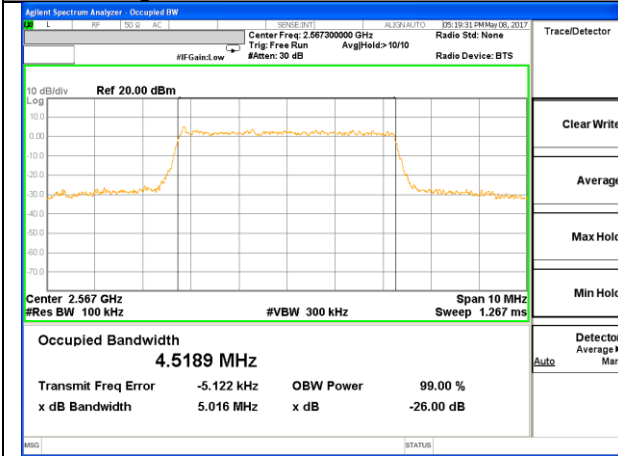

Middle Channel / 5MHz / 16QAM

Highest Channel / 5MHz / QPSK

Highest Channel / 5MHz / 16QAM

LTE band 5

LTE band 5 (99% and -26 Bandwidth)

LTE band 7

LTE band 7 (99% and -26 Bandwidth)

Lowest Channel / 5MHz / QPSK

Lowest Channel / 5MHz / 16QAM

Middle Channel / 5MHz / QPSK

Middle Channel / 5MHz / 16QAM

Highest Channel / 5MHz / QPSK

Highest Channel / 5MHz / 16QAM

LTE band 7

LTE band 7 (99% and -26 Bandwidth)

LTE band 7

LTE band 7 (99% and -26 Bandwidth)

TE band 7

LTE band 7 (99% and -26 Bandwidth)

TE band 17

LTE band 17 (99% and -26 Bandwidth)

Lowest Channel / 5MHz / QPSK

Lowest Channel / 5MHz / 16QAM

Middle Channel / 5MHz / QPSK