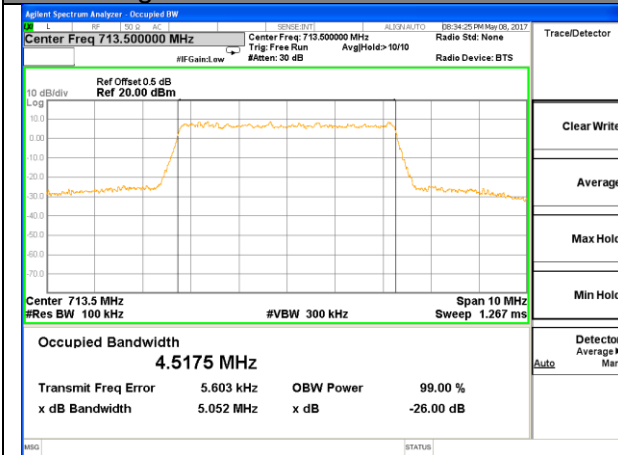

Lowest Channel / 5MHz / 16QAM

Middle Channel / 5MHz / QPSK

Middle Channel / 5MHz / 16QAM

Highest Channel / 5MHz / QPSK

Highest Channel / 5MHz / 16QAM

LTE band 7

LTE band 7 (99% and -26 Bandwidth)

LTE band 7

LTE band 7 (99% and -26 Bandwidth)

TE band 7

LTE band 7 (99% and -26 Bandwidth)

TE band 17

LTE band 17 (99% and -26 Bandwidth)

Lowest Channel / 5MHz / QPSK

Lowest Channel / 5MHz / 16QAM

Middle Channel / 5MHz / QPSK

Middle Channel / 5MHz / 16QAM

Highest Channel / 5MHz / QPSK

Highest Channel / 5MHz / 16QAM

TE band 17

LTE band 17 (99% and -26 Bandwidth)