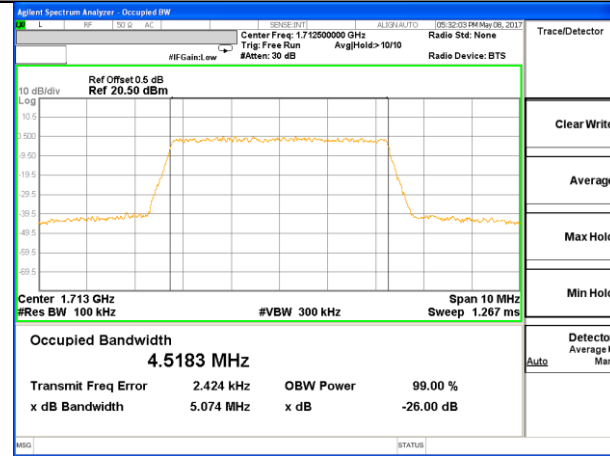

Highest Channel / 20MHz / QPSK

Highest Channel / 20MHz / 16QAM

LTE band 4

LTE band 4 (99% and -26 Bandwidth)

LTE band 4

LTE band 4 (99% and -26 Bandwidth)

Lowest Channel / 3MHz / QPSK

Lowest Channel / 3MHz / 16QAM

Middle Channel / 3MHz / QPSK

Middle Channel / 3MHz / 16QAM

Highest Channel / 3MHz / QPSK

Highest Channel / 3MHz / 16QAM

LTE band 4

LTE band 4 (99% and -26 Bandwidth)

Lowest Channel / 5MHz / QPSK

Lowest Channel / 5MHz / 16QAM

Middle Channel / 5MHz / QPSK

Middle Channel / 5MHz / 16QAM

Highest Channel / 5MHz / QPSK

Highest Channel / 5MHz / 16QAM

LTE band 4

LTE band 4 (99% and -26 Bandwidth)

Lowest Channel / 10MHz / QPSK

Lowest Channel / 10MHz / 16QAM