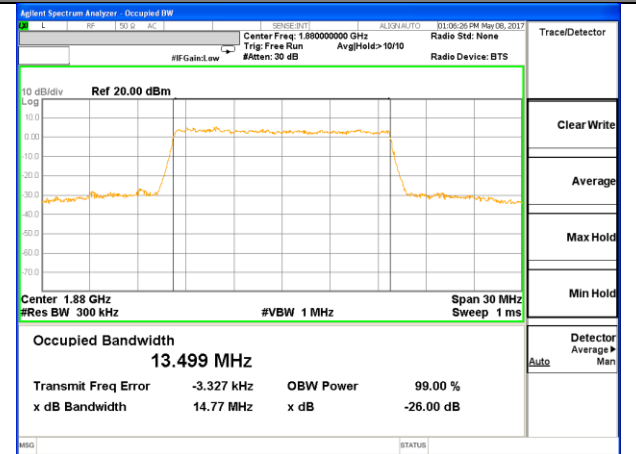

Highest Channel / 5MHz / QPSK

Highest Channel / 5MHz / 16QAM

LTE band 2

LTE band 2 (99% and -26 Bandwidth)

Lowest Channel / 10MHz / QPSK

Lowest Channel / 10MHz / 16QAM

Middle Channel / 10MHz / QPSK

Middle Channel / 10MHz / 16QAM

Highest Channel / 10MHz / QPSK

Highest Channel / 10MHz / 16QAM

LTE band 2

LTE band 2 (99% and -26 Bandwidth)

Lowest Channel / 15MHz / QPSK

Lowest Channel / 15MHz / 16QAM

Middle Channel / 15MHz / QPSK

Middle Channel / 15MHz / 16QAM

Highest Channel / 15MHz / QPSK

Highest Channel / 15MHz / 16QAM

LTE band 2

LTE band 2 (99% and -26 Bandwidth)

Lowest Channel / 20MHz / QPSK

Lowest Channel / 20MHz / 16QAM

Middle Channel / 20MHz / QPSK

Middle Channel / 20MHz / 16QAM

Highest Channel / 20MHz / QPSK

Highest Channel / 20MHz / 16QAM

LTE band 4

LTE band 4 (99% and -26 Bandwidth)

LTE band 4

LTE band 4 (99% and -26 Bandwidth)

Lowest Channel / 3MHz / QPSK

Lowest Channel / 3MHz / 16QAM