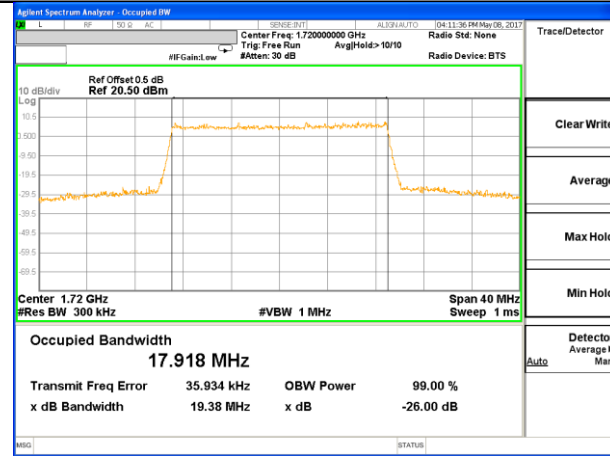

Middle Channel / 10MHz / QPSK

Middle Channel / 10MHz / 16QAM

Highest Channel / 10MHz / QPSK

Highest Channel / 10MHz / 16QAM

LTE band 4

LTE band 4 (99% and -26 Bandwidth)

Lowest Channel / 15MHz / QPSK

Lowest Channel / 15MHz / 16QAM

Middle Channel / 15MHz / QPSK

Middle Channel / 15MHz / 16QAM

Highest Channel / 15MHz / QPSK

Highest Channel / 15MHz / 16QAM

LTE band 4

LTE band 4 (99% and -26 Bandwidth)

Lowest Channel / 20MHz / QPSK

Lowest Channel / 20MHz / 16QAM