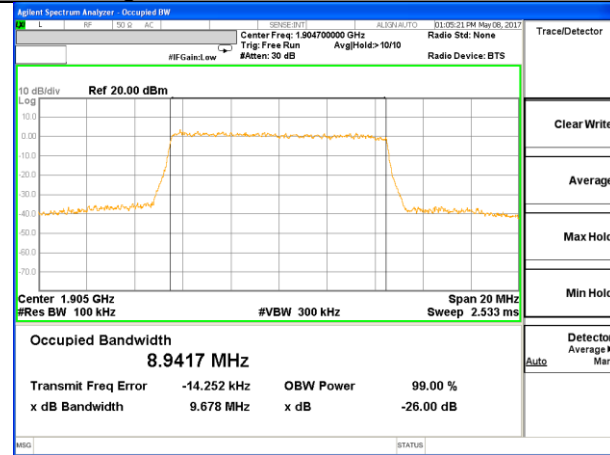

Highest Channel / 3MHz / QPSK

Highest Channel / 3MHz / 16QAM

LTE band 2

LTE band 2 (99% and -26 Bandwidth)

Lowest Channel / 5MHz / QPSK

Lowest Channel / 5MHz / 16QAM

Middle Channel / 5MHz / QPSK

Middle Channel / 5MHz / 16QAM

Highest Channel / 5MHz / QPSK

Highest Channel / 5MHz / 16QAM

LTE band 2

LTE band 2 (99% and -26 Bandwidth)

Lowest Channel / 10MHz / QPSK

Lowest Channel / 10MHz / 16QAM

Middle Channel / 10MHz / QPSK

Middle Channel / 10MHz / 16QAM

Highest Channel / 10MHz / QPSK

Highest Channel / 10MHz / 16QAM

LTE band 2

LTE band 2 (99% and -26 Bandwidth)

Lowest Channel / 15MHz / QPSK

Lowest Channel / 15MHz / 16QAM

Middle Channel / 15MHz / QPSK

Middle Channel / 15MHz / 16QAM