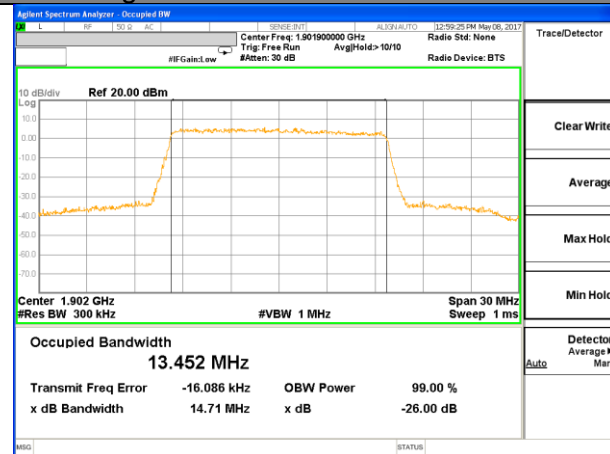

Highest Channel / 5MHz / QPSK

Highest Channel / 5MHz / 16QAM

LTE band 2

LTE band 2 (99% and -26 Bandwidth)

Lowest Channel / 10MHz / QPSK

Lowest Channel / 10MHz / 16QAM

Middle Channel / 10MHz / QPSK

Middle Channel / 10MHz / 16QAM

Highest Channel / 10MHz / QPSK

Highest Channel / 10MHz / 16QAM

LTE band 2

LTE band 2 (99% and -26 Bandwidth)

Lowest Channel / 15MHz / QPSK

Lowest Channel / 15MHz / 16QAM

Middle Channel / 15MHz / QPSK

Middle Channel / 15MHz / 16QAM

Highest Channel / 15MHz / QPSK

Highest Channel / 15MHz / 16QAM

LTE band 2

LTE band 2 (99% and -26 Bandwidth)

Lowest Channel / 20MHz / QPSK

Lowest Channel / 20MHz / 16QAM

Middle Channel / 20MHz / QPSK

Middle Channel / 20MHz / 16QAM

Highest Channel / 20MHz / QPSK

Highest Channel / 20MHz / 16QAM

LTE band 4

LTE band 4 (99% and -26 Bandwidth)

LTE band 4

LTE band 4 (99% and -26 Bandwidth)

Lowest Channel / 3MHz / QPSK

Lowest Channel / 3MHz / 16QAM