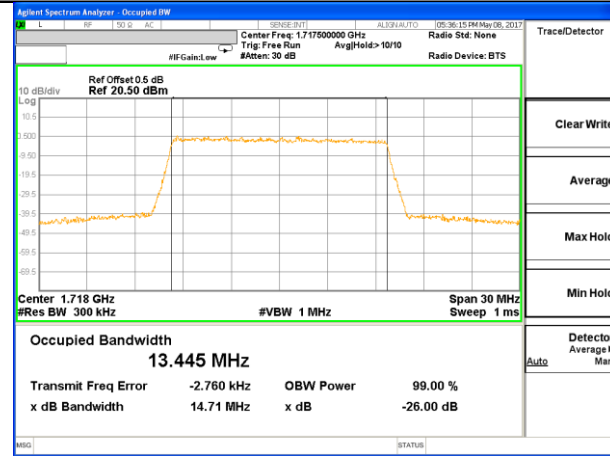

Middle Channel / 5MHz / QPSK

Middle Channel / 5MHz / 16QAM

Highest Channel / 5MHz / QPSK

Highest Channel / 5MHz / 16QAM

LTE band 4

LTE band 4 (99% and -26 Bandwidth)

Lowest Channel / 10MHz / QPSK

Lowest Channel / 10MHz / 16QAM

Middle Channel / 10MHz / QPSK

Middle Channel / 10MHz / 16QAM

Highest Channel / 10MHz / QPSK

Highest Channel / 10MHz / 16QAM

LTE band 4

LTE band 4 (99% and -26 Bandwidth)

Lowest Channel / 15MHz / QPSK

Lowest Channel / 15MHz / 16QAM

Middle Channel / 15MHz / QPSK

Middle Channel / 15MHz / 16QAM

Highest Channel / 15MHz / QPSK

Highest Channel / 15MHz / 16QAM

LTE band 4

LTE band 4 (99% and -26 Bandwidth)

Lowest Channel / 20MHz / QPSK

Lowest Channel / 20MHz / 16QAM