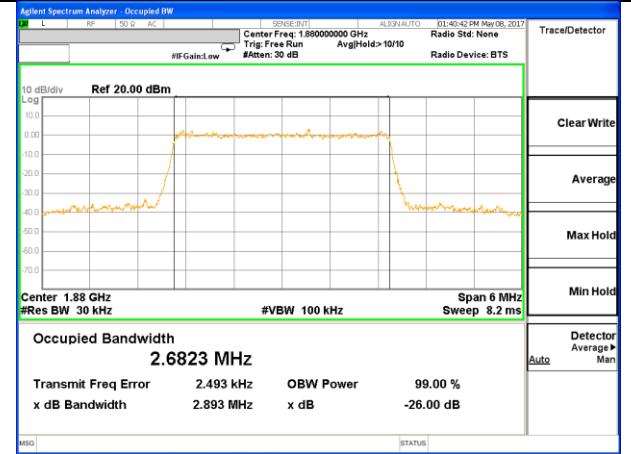

## LTE band 2

LTE band 2 (99% and -26 Bandwidth)

LTE band 2

LTE band 2 (99% and -26 Bandwidth)

Lowest Channel / 3MHz / QPSK

Lowest Channel / 3MHz / 16QAM

Middle Channel / 3MHz / QPSK

Middle Channel / 3MHz / 16QAM

Highest Channel / 3MHz / QPSK

Highest Channel / 3MHz / 16QAM

LTE band 2

LTE band 2 (99% and -26 Bandwidth)

Lowest Channel / 5MHz / QPSK

Lowest Channel / 5MHz / 16QAM

Middle Channel / 5MHz / QPSK

Middle Channel / 5MHz / 16QAM