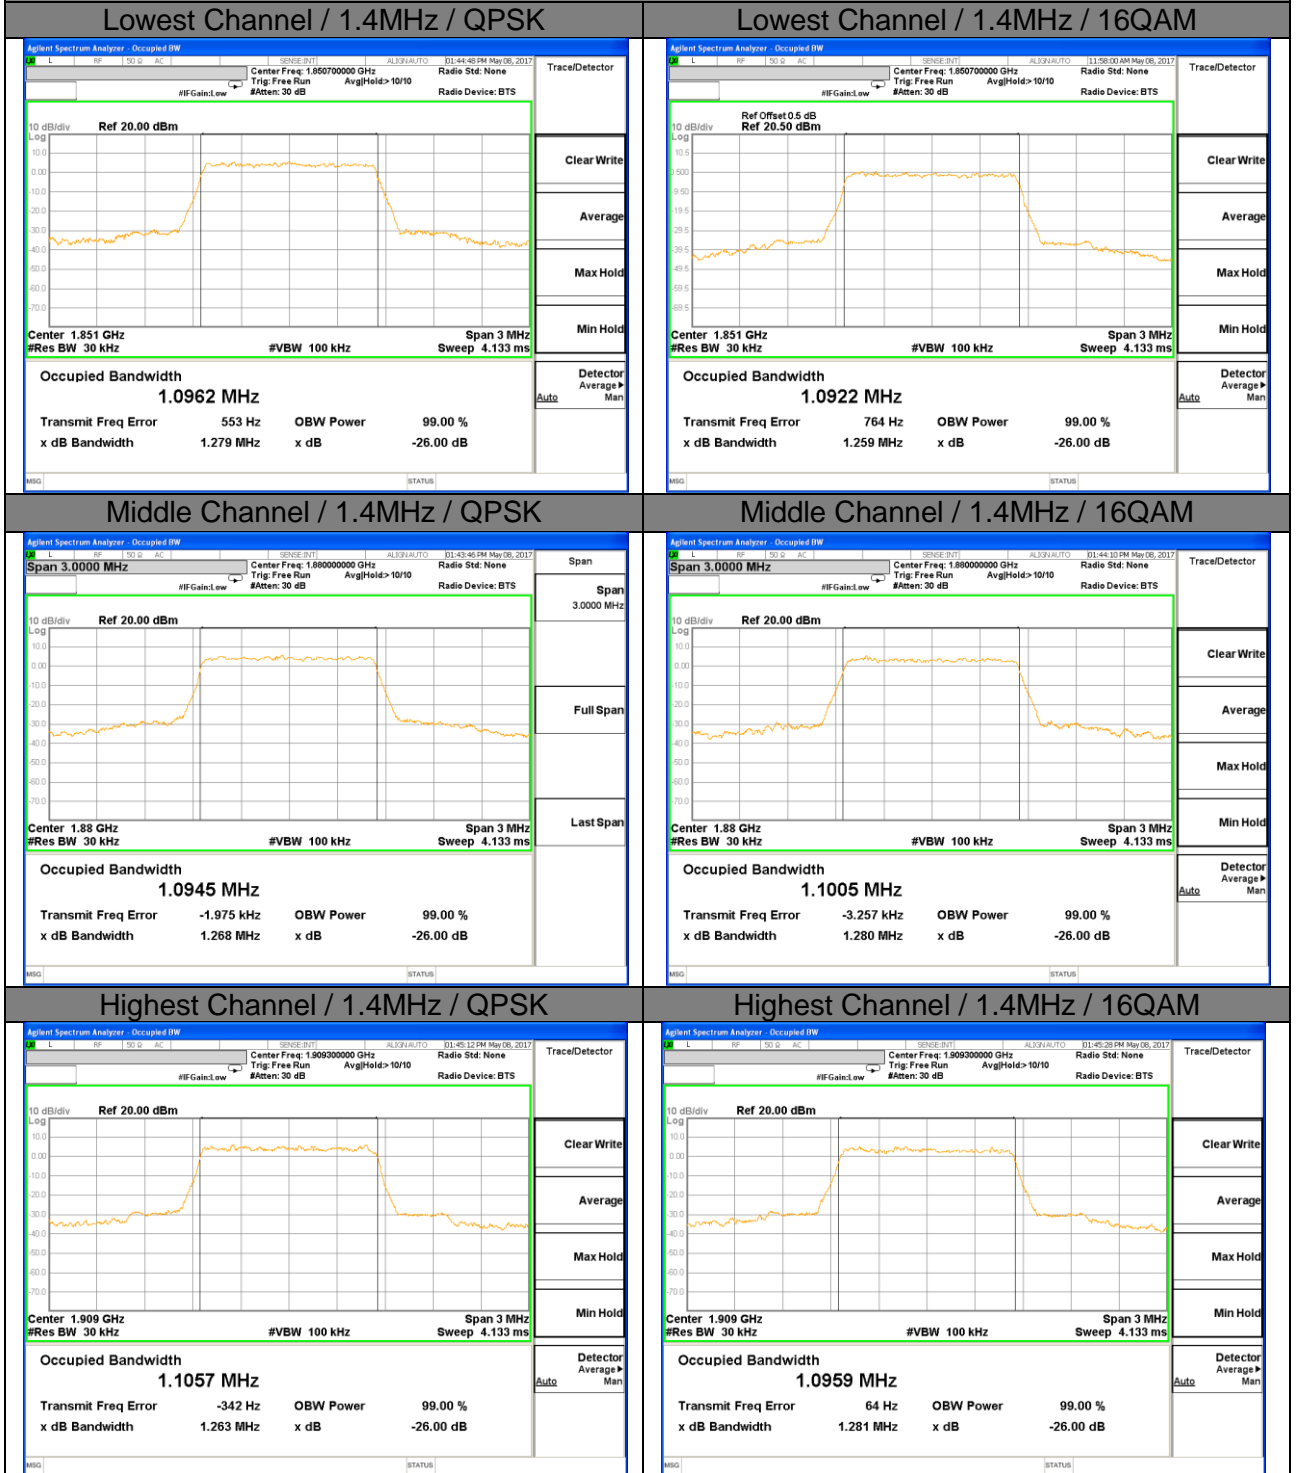

# OCCUPIED BANDWIDTH

## LTE band 2

LTE band 2 (99% and -26 Bandwidth)

LTE band 2

LTE band 2 (99% and -26 Bandwidth)

Lowest Channel / 3MHz / QPSK

Lowest Channel / 3MHz / 16QAM

Middle Channel / 3MHz / QPSK

Middle Channel / 3MHz / 16QAM

Highest Channel / 3MHz / QPSK

Highest Channel / 3MHz / 16QAM

LTE band 2

LTE band 2 (99% and -26 Bandwidth)

Lowest Channel / 5MHz / QPSK

Lowest Channel / 5MHz / 16QAM

Middle Channel / 5MHz / QPSK

Middle Channel / 5MHz / 16QAM

Highest Channel / 5MHz / QPSK

Highest Channel / 5MHz / 16QAM

LTE band 2

LTE band 2 (99% and -26 Bandwidth)

Lowest Channel / 10MHz / QPSK

Lowest Channel / 10MHz / 16QAM

Middle Channel / 10MHz / QPSK

Middle Channel / 10MHz / 16QAM