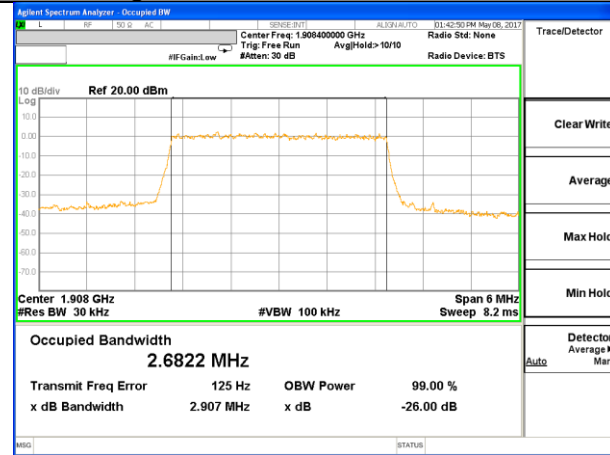

## LTE band 2

LTE band 2 (99% and -26 Bandwidth)

LTE band 2

LTE band 2 (99% and -26 Bandwidth)

Lowest Channel / 3MHz / QPSK

Lowest Channel / 3MHz / 16QAM

Middle Channel / 3MHz / QPSK

Middle Channel / 3MHz / 16QAM

Highest Channel / 3MHz / QPSK

Highest Channel / 3MHz / 16QAM

LTE band 2

LTE band 2 (99% and -26 Bandwidth)

Lowest Channel / 5MHz / QPSK

Lowest Channel / 5MHz / 16QAM

Middle Channel / 5MHz / QPSK

Middle Channel / 5MHz / 16QAM

Highest Channel / 5MHz / QPSK

Highest Channel / 5MHz / 16QAM

LTE band 2

LTE band 2 (99% and -26 Bandwidth)

Lowest Channel / 10MHz / QPSK

Lowest Channel / 10MHz / 16QAM

Middle Channel / 10MHz / QPSK

Middle Channel / 10MHz / 16QAM