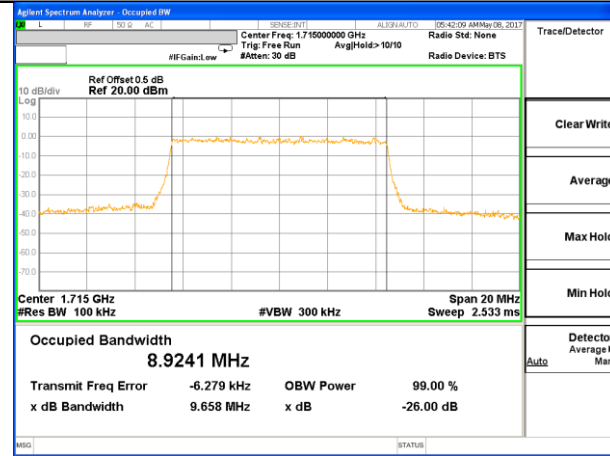

Middle Channel / 3MHz / QPSK

Middle Channel / 3MHz / 16QAM

Highest Channel / 3MHz / QPSK

Highest Channel / 3MHz / 16QAM

LTE band 4

LTE band 4 (99% and -26 Bandwidth)

Lowest Channel / 5MHz / QPSK

Lowest Channel / 5MHz / 16QAM

Middle Channel / 5MHz / QPSK

Middle Channel / 5MHz / 16QAM

Highest Channel / 5MHz / QPSK

Highest Channel / 5MHz / 16QAM

LTE band 4

LTE band 4 (99% and -26 Bandwidth)

Lowest Channel / 10MHz / QPSK

Lowest Channel / 10MHz / 16QAM

Middle Channel / 10MHz / QPSK

Middle Channel / 10MHz / 16QAM

Highest Channel / 10MHz / QPSK

Highest Channel / 10MHz / 16QAM

LTE band 4

LTE band 4 (99% and -26 Bandwidth)

Lowest Channel / 15MHz / QPSK

Lowest Channel / 15MHz / 16QAM