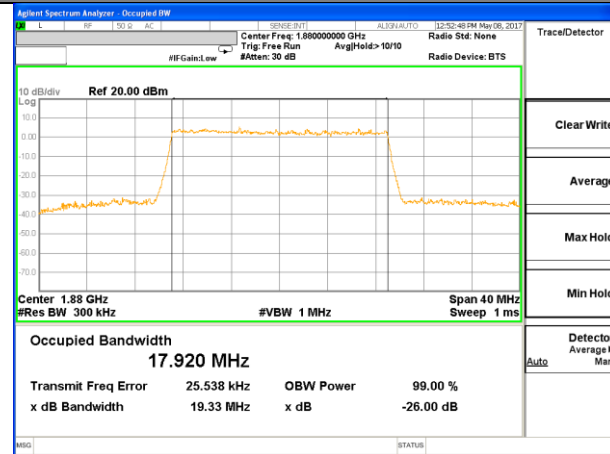

Highest Channel / 10MHz / QPSK

Highest Channel / 10MHz / 16QAM

LTE band 2

LTE band 2 (99% and -26 Bandwidth)

Lowest Channel / 15MHz / QPSK

Lowest Channel / 15MHz / 16QAM

Middle Channel / 15MHz / QPSK

Middle Channel / 15MHz / 16QAM

Highest Channel / 15MHz / QPSK

Highest Channel / 15MHz / 16QAM

LTE band 2

LTE band 2 (99% and -26 Bandwidth)

Lowest Channel / 20MHz / QPSK

Lowest Channel / 20MHz / 16QAM

Middle Channel / 20MHz / QPSK

Middle Channel / 20MHz / 16QAM

Highest Channel / 20MHz / QPSK

Highest Channel / 20MHz / 16QAM

LTE band 4

LTE band 4 (99% and -26 Bandwidth)

LTE band 4

LTE band 4 (99% and -26 Bandwidth)

Lowest Channel / 3MHz / QPSK

Lowest Channel / 3MHz / 16QAM