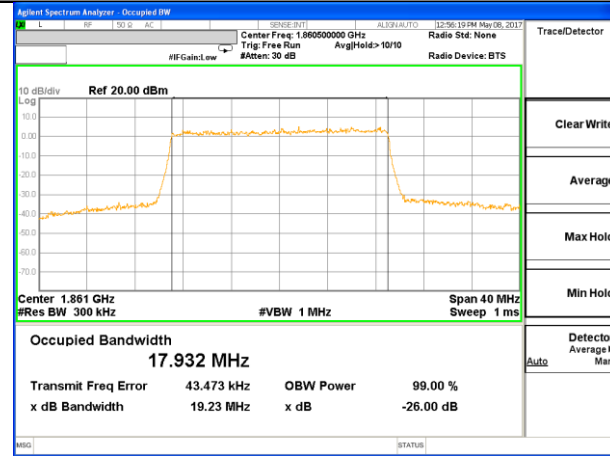

Highest Channel / 10MHz / QPSK

Highest Channel / 10MHz / 16QAM

LTE band 2

LTE band 2 (99% and -26 Bandwidth)

Lowest Channel / 15MHz / QPSK

Lowest Channel / 15MHz / 16QAM

Middle Channel / 15MHz / QPSK

Middle Channel / 15MHz / 16QAM

Highest Channel / 15MHz / QPSK

Highest Channel / 15MHz / 16QAM

LTE band 2

LTE band 2 (99% and -26 Bandwidth)

Lowest Channel / 20MHz / QPSK

Lowest Channel / 20MHz / 16QAM

Middle Channel / 20MHz / QPSK

Middle Channel / 20MHz / 16QAM

Highest Channel / 20MHz / QPSK

Highest Channel / 20MHz / 16QAM

LTE band 4

LTE band 4 (99% and -26 Bandwidth)

LTE band 4

LTE band 4 (99% and -26 Bandwidth)

Lowest Channel / 3MHz / QPSK

Lowest Channel / 3MHz / 16QAM