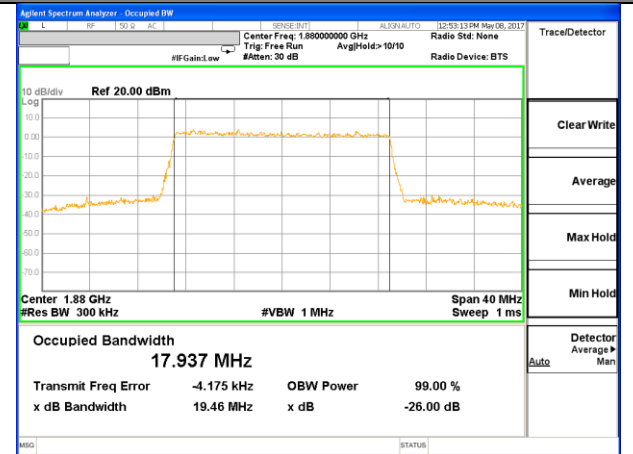

Highest Channel / 10MHz / QPSK

Highest Channel / 10MHz / 16QAM

LTE band 2

LTE band 2 (99% and -26 Bandwidth)

Lowest Channel / 15MHz / QPSK

Lowest Channel / 15MHz / 16QAM

Middle Channel / 15MHz / QPSK

Middle Channel / 15MHz / 16QAM

Highest Channel / 15MHz / QPSK

Highest Channel / 15MHz / 16QAM

LTE band 2

LTE band 2 (99% and -26 Bandwidth)

Lowest Channel / 20MHz / QPSK

Lowest Channel / 20MHz / 16QAM

Middle Channel / 20MHz / QPSK

Middle Channel / 20MHz / 16QAM

Highest Channel / 20MHz / QPSK

Highest Channel / 20MHz / 16QAM

LTE band 4

LTE band 4 (99% and -26 Bandwidth)

LTE band 4

LTE band 4 (99% and -26 Bandwidth)

Lowest Channel / 3MHz / QPSK

Lowest Channel / 3MHz / 16QAM