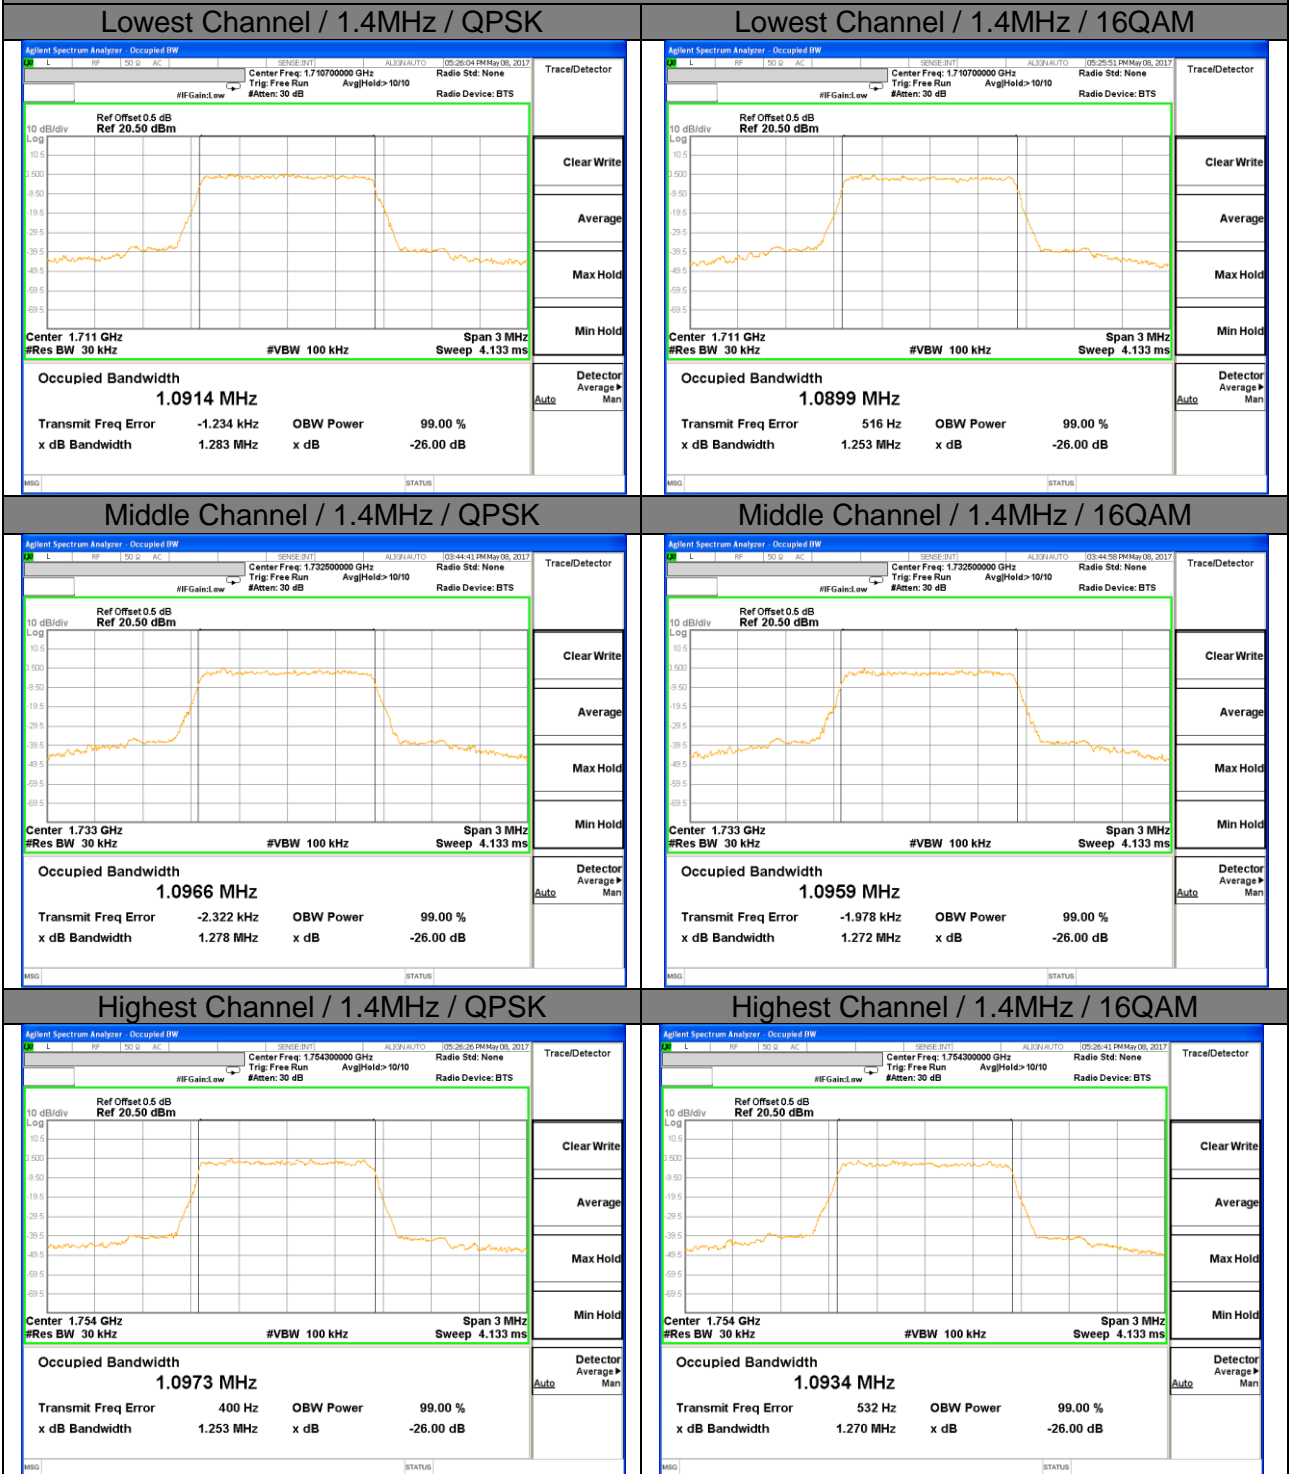

Highest Channel / 15MHz / QPSK

Highest Channel / 15MHz / 16QAM

LTE band 2

LTE band 2 (99% and -26 Bandwidth)

Lowest Channel / 20MHz / QPSK

Lowest Channel / 20MHz / 16QAM

Middle Channel / 20MHz / QPSK

Middle Channel / 20MHz / 16QAM

Highest Channel / 20MHz / QPSK

Highest Channel / 20MHz / 16QAM

LTE band 4

LTE band 4 (99% and -26 Bandwidth)

LTE band 4

LTE band 4 (99% and -26 Bandwidth)

Lowest Channel / 3MHz / QPSK

Lowest Channel / 3MHz / 16QAM

Middle Channel / 3MHz / QPSK

Middle Channel / 3MHz / 16QAM

Highest Channel / 3MHz / QPSK

Highest Channel / 3MHz / 16QAM

LTE band 4

LTE band 4 (99% and -26 Bandwidth)

Lowest Channel / 5MHz / QPSK

Lowest Channel / 5MHz / 16QAM

Middle Channel / 5MHz / QPSK

Middle Channel / 5MHz / 16QAM

Highest Channel / 5MHz / QPSK

Highest Channel / 5MHz / 16QAM

LTE band 4

LTE band 4 (99% and -26 Bandwidth)

Lowest Channel / 10MHz / QPSK

Lowest Channel / 10MHz / 16QAM