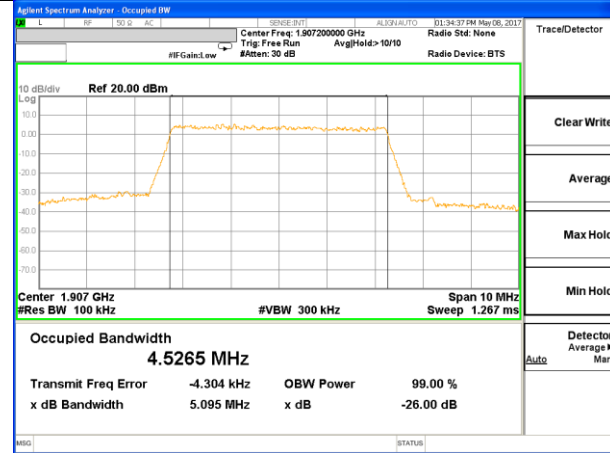

Highest Channel / 3MHz / QPSK

Highest Channel / 3MHz / 16QAM

LTE band 2

LTE band 2 (99% and -26 Bandwidth)

Lowest Channel / 5MHz / QPSK

Lowest Channel / 5MHz / 16QAM

Middle Channel / 5MHz / QPSK

Middle Channel / 5MHz / 16QAM

Highest Channel / 5MHz / QPSK

Highest Channel / 5MHz / 16QAM

LTE band 2

LTE band 2 (99% and -26 Bandwidth)

Lowest Channel / 10MHz / QPSK

Lowest Channel / 10MHz / 16QAM

Middle Channel / 10MHz / QPSK

Middle Channel / 10MHz / 16QAM