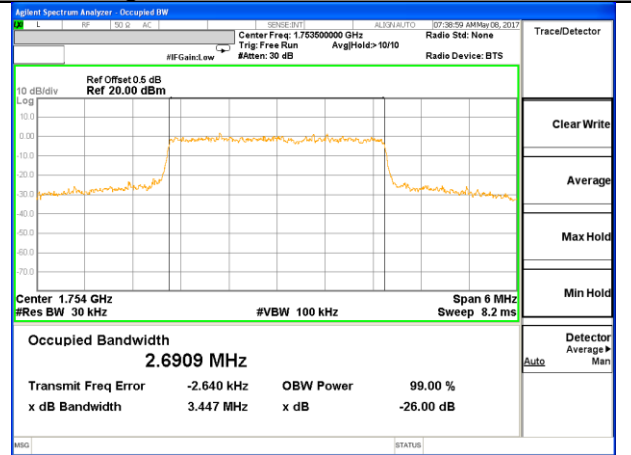

Highest Channel / 20MHz / QPSK

Highest Channel / 20MHz / 16QAM

LTE band 4

LTE band 4 (99% and -26 Bandwidth)

LTE band 4

LTE band 4 (99% and -26 Bandwidth)

Lowest Channel / 3MHz / QPSK

Lowest Channel / 3MHz / 16QAM

Middle Channel / 3MHz / QPSK

Middle Channel / 3MHz / 16QAM

Highest Channel / 3MHz / QPSK

Highest Channel / 3MHz / 16QAM

LTE band 4

LTE band 4 (99% and -26 Bandwidth)

Lowest Channel / 5MHz / QPSK

Lowest Channel / 5MHz / 16QAM

Middle Channel / 5MHz / QPSK

Middle Channel / 5MHz / 16QAM

Highest Channel / 5MHz / QPSK

Highest Channel / 5MHz / 16QAM

LTE band 4

LTE band 4 (99% and -26 Bandwidth)

Lowest Channel / 10MHz / QPSK

Lowest Channel / 10MHz / 16QAM