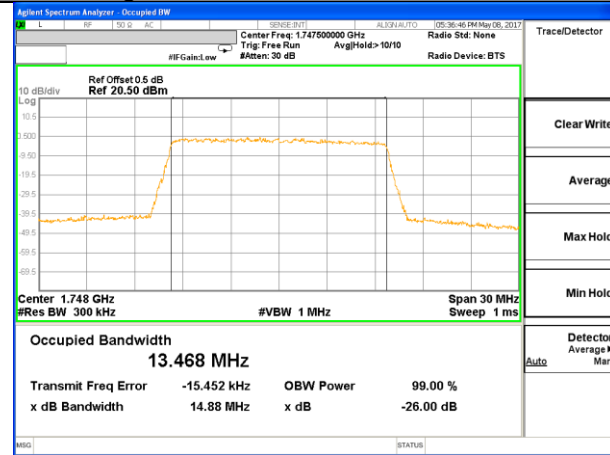

Middle Channel / 5MHz / QPSK

Middle Channel / 5MHz / 16QAM

Highest Channel / 5MHz / QPSK

Highest Channel / 5MHz / 16QAM

LTE band 4

LTE band 4 (99% and -26 Bandwidth)

Lowest Channel / 10MHz / QPSK

Lowest Channel / 10MHz / 16QAM

Middle Channel / 10MHz / QPSK

Middle Channel / 10MHz / 16QAM

Highest Channel / 10MHz / QPSK

Highest Channel / 10MHz / 16QAM

LTE band 4

LTE band 4 (99% and -26 Bandwidth)

Lowest Channel / 15MHz / QPSK

Lowest Channel / 15MHz / 16QAM

Middle Channel / 15MHz / QPSK

Middle Channel / 15MHz / 16QAM

Highest Channel / 15MHz / QPSK

Highest Channel / 15MHz / 16QAM

LTE band 4

LTE band 4 (99% and -26 Bandwidth)

Lowest Channel / 20MHz / QPSK

Lowest Channel / 20MHz / 16QAM