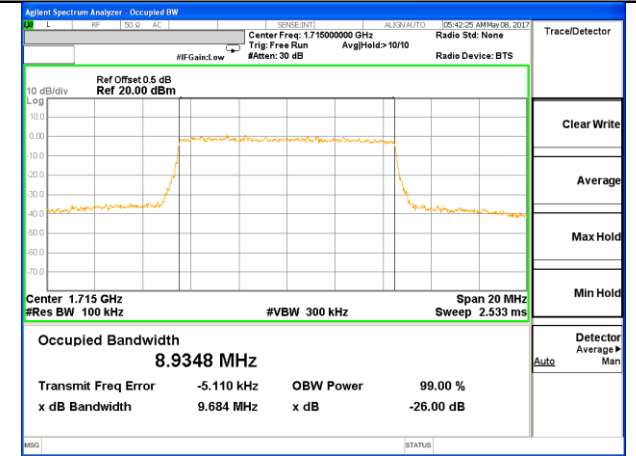

Middle Channel / 3MHz / QPSK

Middle Channel / 3MHz / 16QAM

Highest Channel / 3MHz / QPSK

Highest Channel / 3MHz / 16QAM

LTE band 4

LTE band 4 (99% and -26 Bandwidth)

Lowest Channel / 5MHz / QPSK

Lowest Channel / 5MHz / 16QAM

Middle Channel / 5MHz / QPSK

Middle Channel / 5MHz / 16QAM

Highest Channel / 5MHz / QPSK

Highest Channel / 5MHz / 16QAM

LTE band 4

LTE band 4 (99% and -26 Bandwidth)

Lowest Channel / 10MHz / QPSK

Lowest Channel / 10MHz / 16QAM

Middle Channel / 10MHz / QPSK

Middle Channel / 10MHz / 16QAM

Highest Channel / 10MHz / QPSK

Highest Channel / 10MHz / 16QAM

LTE band 4

LTE band 4 (99% and -26 Bandwidth)

Lowest Channel / 15MHz / QPSK

Lowest Channel / 15MHz / 16QAM