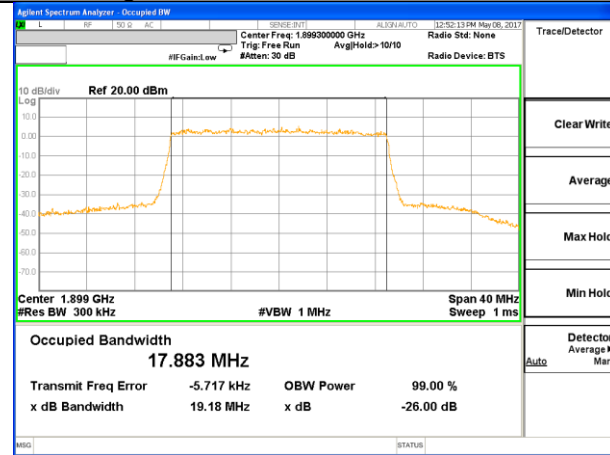

Highest Channel / 10MHz / QPSK

Highest Channel / 10MHz / 16QAM

LTE band 2

LTE band 2 (99% and -26 Bandwidth)

Lowest Channel / 15MHz / QPSK

Lowest Channel / 15MHz / 16QAM

Middle Channel / 15MHz / QPSK

Middle Channel / 15MHz / 16QAM

Highest Channel / 15MHz / QPSK

Highest Channel / 15MHz / 16QAM

LTE band 2

LTE band 2 (99% and -26 Bandwidth)

Lowest Channel / 20MHz / QPSK

Lowest Channel / 20MHz / 16QAM

Middle Channel / 20MHz / QPSK

Middle Channel / 20MHz / 16QAM

Highest Channel / 20MHz / QPSK

Highest Channel / 20MHz / 16QAM

LTE band 4

LTE band 4 (99% and -26 Bandwidth)

LTE band 4

LTE band 4 (99% and -26 Bandwidth)

Lowest Channel / 3MHz / QPSK

Lowest Channel / 3MHz / 16QAM