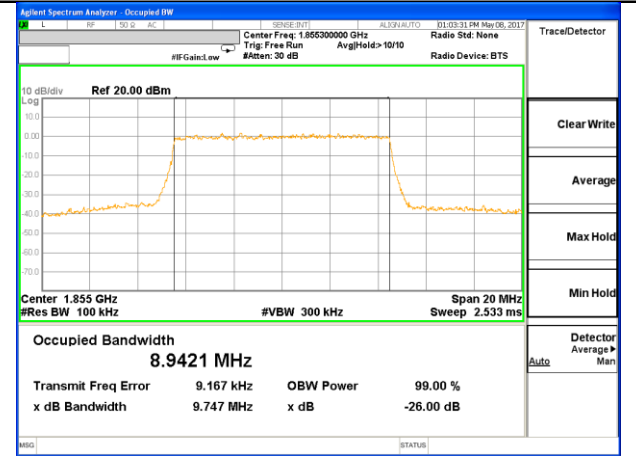

Highest Channel / 3MHz / QPSK

Highest Channel / 3MHz / 16QAM

LTE band 2

LTE band 2 (99% and -26 Bandwidth)

Lowest Channel / 5MHz / QPSK

Lowest Channel / 5MHz / 16QAM

Middle Channel / 5MHz / QPSK

Middle Channel / 5MHz / 16QAM

Highest Channel / 5MHz / QPSK

Highest Channel / 5MHz / 16QAM

LTE band 2

LTE band 2 (99% and -26 Bandwidth)

Lowest Channel / 10MHz / QPSK

Lowest Channel / 10MHz / 16QAM

Middle Channel / 10MHz / QPSK

Middle Channel / 10MHz / 16QAM

Highest Channel / 10MHz / QPSK

Highest Channel / 10MHz / 16QAM

LTE band 2

LTE band 2 (99% and -26 Bandwidth)

Lowest Channel / 15MHz / QPSK

Lowest Channel / 15MHz / 16QAM

Middle Channel / 15MHz / QPSK

Middle Channel / 15MHz / 16QAM