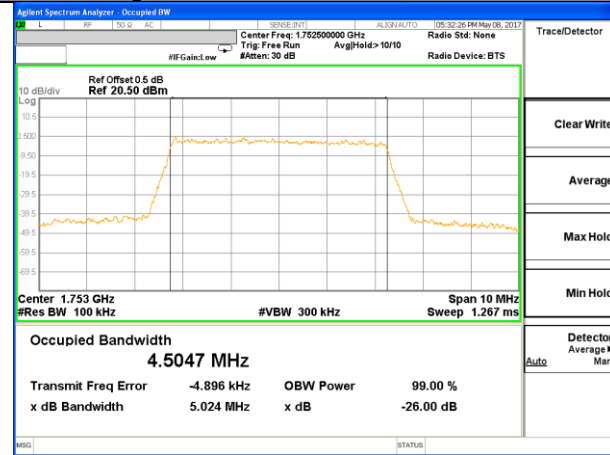

Highest Channel / 20MHz / QPSK

Highest Channel / 20MHz / 16QAM

LTE band 4

LTE band 4 (99% and -26 Bandwidth)

LTE band 4

LTE band 4 (99% and -26 Bandwidth)

Lowest Channel / 3MHz / QPSK

Lowest Channel / 3MHz / 16QAM

Middle Channel / 3MHz / QPSK

Middle Channel / 3MHz / 16QAM

Highest Channel / 3MHz / QPSK

Highest Channel / 3MHz / 16QAM

LTE band 4

LTE band 4 (99% and -26 Bandwidth)

Lowest Channel / 5MHz / QPSK

Lowest Channel / 5MHz / 16QAM

Middle Channel / 5MHz / QPSK

Middle Channel / 5MHz / 16QAM

Highest Channel / 5MHz / QPSK

Highest Channel / 5MHz / 16QAM

LTE band 4

LTE band 4 (99% and -26 Bandwidth)

Lowest Channel / 10MHz / QPSK

Lowest Channel / 10MHz / 16QAM