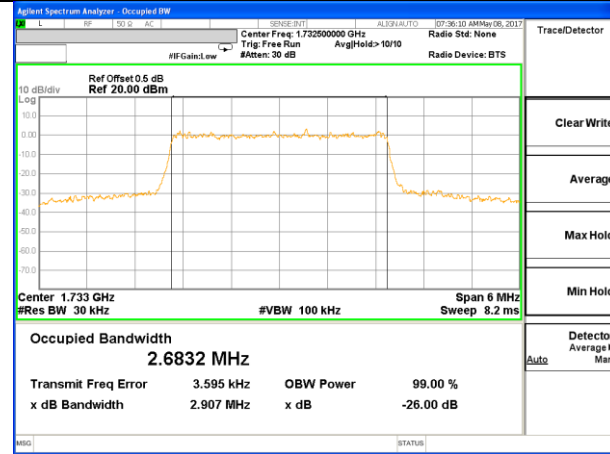

Highest Channel / 15MHz / QPSK

Highest Channel / 15MHz / 16QAM

LTE band 2

LTE band 2 (99% and -26 Bandwidth)

Lowest Channel / 20MHz / QPSK

Lowest Channel / 20MHz / 16QAM

Middle Channel / 20MHz / QPSK

Middle Channel / 20MHz / 16QAM

Highest Channel / 20MHz / QPSK

Highest Channel / 20MHz / 16QAM

LTE band 4

LTE band 4 (99% and -26 Bandwidth)

LTE band 4

LTE band 4 (99% and -26 Bandwidth)

Lowest Channel / 3MHz / QPSK

Lowest Channel / 3MHz / 16QAM

Middle Channel / 3MHz / QPSK

Middle Channel / 3MHz / 16QAM

Highest Channel / 3MHz / QPSK

Highest Channel / 3MHz / 16QAM

LTE band 4

LTE band 4 (99% and -26 Bandwidth)

Lowest Channel / 5MHz / QPSK

Lowest Channel / 5MHz / 16QAM