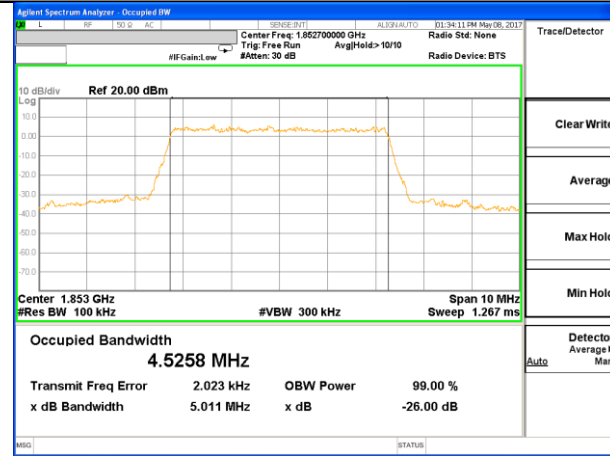

Highest Channel / 3MHz / QPSK

Highest Channel / 3MHz / 16QAM

LTE band 2

LTE band 2 (99% and -26 Bandwidth)

Lowest Channel / 5MHz / QPSK

Lowest Channel / 5MHz / 16QAM

Middle Channel / 5MHz / QPSK

Middle Channel / 5MHz / 16QAM

Highest Channel / 5MHz / QPSK

Highest Channel / 5MHz / 16QAM

LTE band 2

LTE band 2 (99% and -26 Bandwidth)

Lowest Channel / 10MHz / QPSK

Lowest Channel / 10MHz / 16QAM

Middle Channel / 10MHz / QPSK

Middle Channel / 10MHz / 16QAM