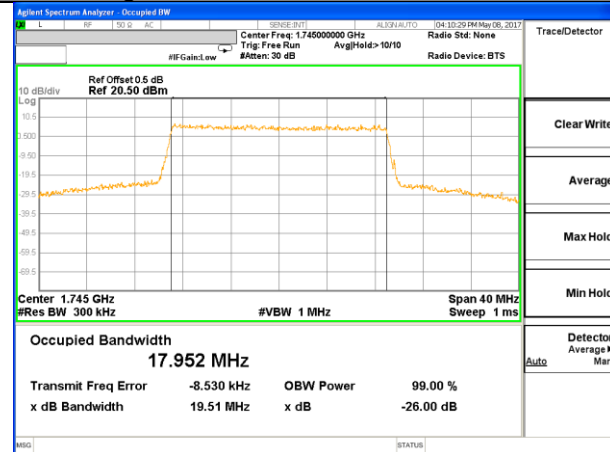

Highest Channel / 20MHz / QPSK