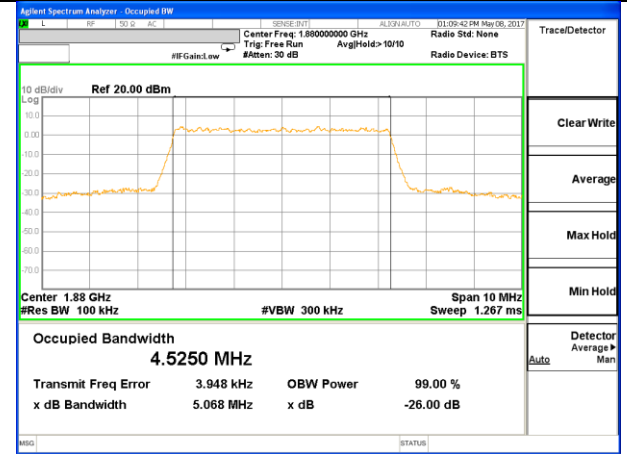

Highest Channel / 3MHz / QPSK

Highest Channel / 3MHz / 16QAM

LTE band 2

LTE band 2 (99% and -26 Bandwidth)

Lowest Channel / 5MHz / QPSK

Lowest Channel / 5MHz / 16QAM

Middle Channel / 5MHz / QPSK

Middle Channel / 5MHz / 16QAM

Highest Channel / 5MHz / QPSK

Highest Channel / 5MHz / 16QAM

LTE band 2

LTE band 2 (99% and -26 Bandwidth)

Lowest Channel / 10MHz / QPSK

Lowest Channel / 10MHz / 16QAM

Middle Channel / 10MHz / QPSK

Middle Channel / 10MHz / 16QAM

Highest Channel / 10MHz / QPSK

Highest Channel / 10MHz / 16QAM

LTE band 2

LTE band 2 (99% and -26 Bandwidth)

Lowest Channel / 15MHz / QPSK

Lowest Channel / 15MHz / 16QAM

Middle Channel / 15MHz / QPSK

Middle Channel / 15MHz / 16QAM