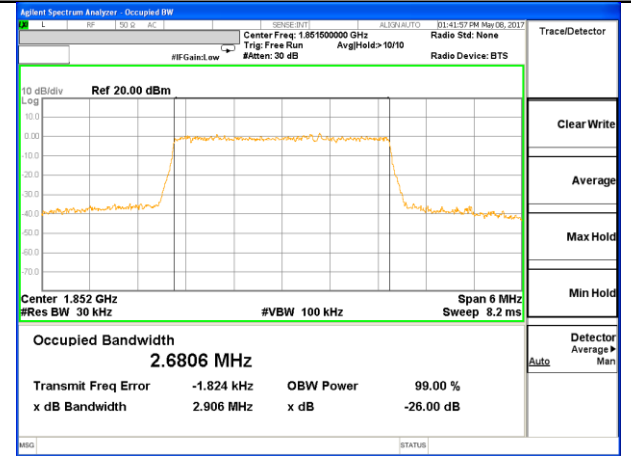

## LTE band 2

LTE band 2 (99% and -26 Bandwidth)

LTE band 2

LTE band 2 (99% and -26 Bandwidth)

Lowest Channel / 3MHz / QPSK

Lowest Channel / 3MHz / 16QAM

Middle Channel / 3MHz / QPSK

Middle Channel / 3MHz / 16QAM

Highest Channel / 3MHz / QPSK

Highest Channel / 3MHz / 16QAM

LTE band 2

LTE band 2 (99% and -26 Bandwidth)

Lowest Channel / 5MHz / QPSK

Lowest Channel / 5MHz / 16QAM

Middle Channel / 5MHz / QPSK

Middle Channel / 5MHz / 16QAM