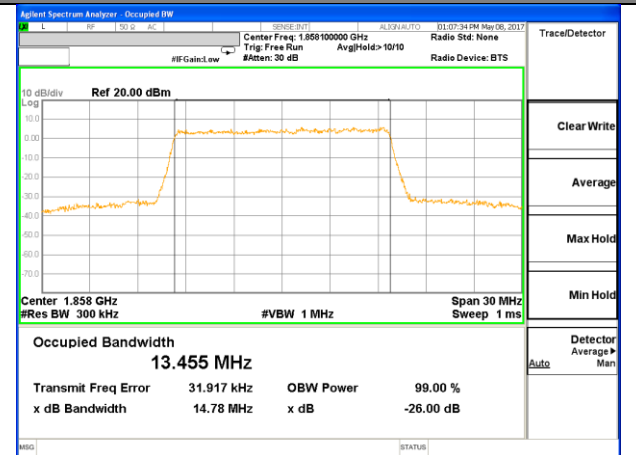

Highest Channel / 5MHz / QPSK

Highest Channel / 5MHz / 16QAM

LTE band 2

LTE band 2 (99% and -26 Bandwidth)

Lowest Channel / 10MHz / QPSK

Lowest Channel / 10MHz / 16QAM

Middle Channel / 10MHz / QPSK

Middle Channel / 10MHz / 16QAM

Highest Channel / 10MHz / QPSK

Highest Channel / 10MHz / 16QAM

LTE band 2

LTE band 2 (99% and -26 Bandwidth)

Lowest Channel / 15MHz / QPSK

Lowest Channel / 15MHz / 16QAM

Middle Channel / 15MHz / QPSK

Middle Channel / 15MHz / 16QAM

Highest Channel / 15MHz / QPSK

Highest Channel / 15MHz / 16QAM

LTE band 2

LTE band 2 (99% and -26 Bandwidth)

Lowest Channel / 20MHz / QPSK

Lowest Channel / 20MHz / 16QAM

Middle Channel / 20MHz / QPSK

Middle Channel / 20MHz / 16QAM