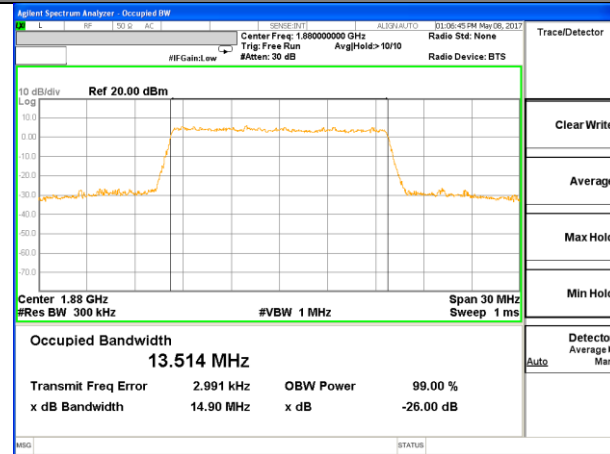

Highest Channel / 5MHz / QPSK

Highest Channel / 5MHz / 16QAM

LTE band 2

LTE band 2 (99% and -26 Bandwidth)

Lowest Channel / 10MHz / QPSK

Lowest Channel / 10MHz / 16QAM

Middle Channel / 10MHz / QPSK

Middle Channel / 10MHz / 16QAM

Highest Channel / 10MHz / QPSK

Highest Channel / 10MHz / 16QAM

LTE band 2

LTE band 2 (99% and -26 Bandwidth)

Lowest Channel / 15MHz / QPSK

Lowest Channel / 15MHz / 16QAM

Middle Channel / 15MHz / QPSK

Middle Channel / 15MHz / 16QAM

Highest Channel / 15MHz / QPSK

Highest Channel / 15MHz / 16QAM

LTE band 2

LTE band 2 (99% and -26 Bandwidth)

Lowest Channel / 20MHz / QPSK

Lowest Channel / 20MHz / 16QAM

Middle Channel / 20MHz / QPSK

Middle Channel / 20MHz / 16QAM

Highest Channel / 20MHz / QPSK

Highest Channel / 20MHz / 16QAM

LTE band 4

LTE band 4 (99% and -26 Bandwidth)

LTE band 4

LTE band 4 (99% and -26 Bandwidth)

Lowest Channel / 3MHz / QPSK

Lowest Channel / 3MHz / 16QAM