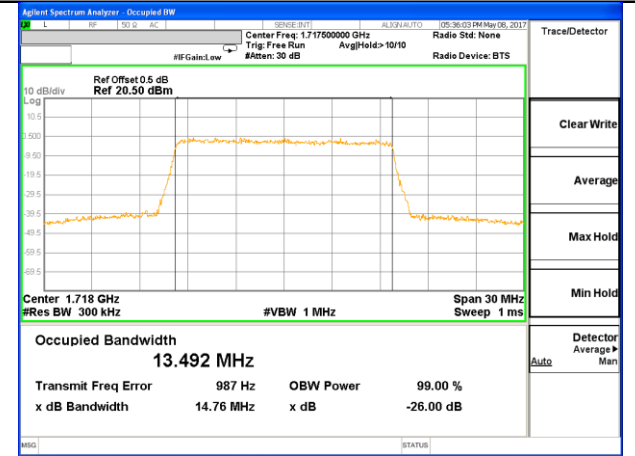

Middle Channel / 5MHz / QPSK

Middle Channel / 5MHz / 16QAM

Highest Channel / 5MHz / QPSK

Highest Channel / 5MHz / 16QAM

LTE band 4

LTE band 4 (99% and -26 Bandwidth)

Lowest Channel / 10MHz / QPSK

Lowest Channel / 10MHz / 16QAM

Middle Channel / 10MHz / QPSK

Middle Channel / 10MHz / 16QAM

Highest Channel / 10MHz / QPSK

Highest Channel / 10MHz / 16QAM

LTE band 4

LTE band 4 (99% and -26 Bandwidth)

Lowest Channel / 15MHz / QPSK

Lowest Channel / 15MHz / 16QAM

Middle Channel / 15MHz / QPSK

Middle Channel / 15MHz / 16QAM

Highest Channel / 15MHz / QPSK

Highest Channel / 15MHz / 16QAM

LTE band 4

LTE band 4 (99% and -26 Bandwidth)

Lowest Channel / 20MHz / QPSK

Lowest Channel / 20MHz / 16QAM