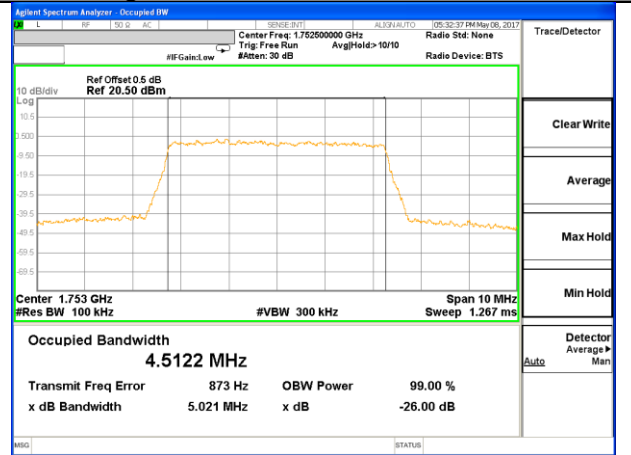

Middle Channel / 3MHz / QPSK

Middle Channel / 3MHz / 16QAM

Highest Channel / 3MHz / QPSK

Highest Channel / 3MHz / 16QAM

LTE band 4

LTE band 4 (99% and -26 Bandwidth)

Lowest Channel / 5MHz / QPSK

Lowest Channel / 5MHz / 16QAM

Middle Channel / 5MHz / QPSK

Middle Channel / 5MHz / 16QAM

Highest Channel / 5MHz / QPSK

Highest Channel / 5MHz / 16QAM

LTE band 4

LTE band 4 (99% and -26 Bandwidth)

Lowest Channel / 10MHz / QPSK

Lowest Channel / 10MHz / 16QAM

Middle Channel / 10MHz / QPSK

Middle Channel / 10MHz / 16QAM

Highest Channel / 10MHz / QPSK

Highest Channel / 10MHz / 16QAM

LTE band 4

LTE band 4 (99% and -26 Bandwidth)

Lowest Channel / 15MHz / QPSK

Lowest Channel / 15MHz / 16QAM