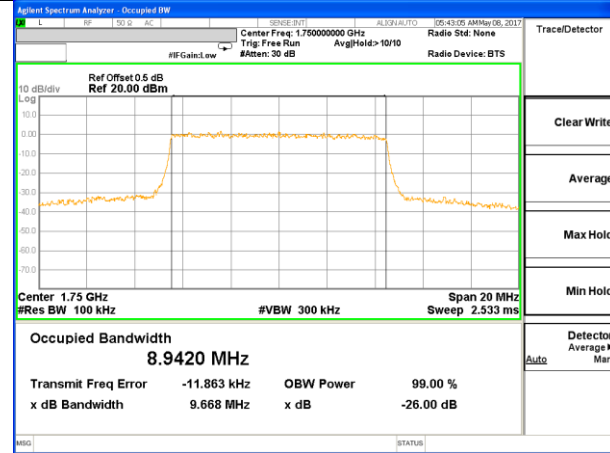

Middle Channel / 3MHz / QPSK

Middle Channel / 3MHz / 16QAM

Highest Channel / 3MHz / QPSK

Highest Channel / 3MHz / 16QAM

LTE band 4

LTE band 4 (99% and -26 Bandwidth)

Lowest Channel / 5MHz / QPSK

Lowest Channel / 5MHz / 16QAM

Middle Channel / 5MHz / QPSK

Middle Channel / 5MHz / 16QAM

Highest Channel / 5MHz / QPSK

Highest Channel / 5MHz / 16QAM

LTE band 4

LTE band 4 (99% and -26 Bandwidth)

Lowest Channel / 10MHz / QPSK

Lowest Channel / 10MHz / 16QAM

Middle Channel / 10MHz / QPSK

Middle Channel / 10MHz / 16QAM

Highest Channel / 10MHz / QPSK

Highest Channel / 10MHz / 16QAM

LTE band 4

LTE band 4 (99% and -26 Bandwidth)

Lowest Channel / 15MHz / QPSK

Lowest Channel / 15MHz / 16QAM