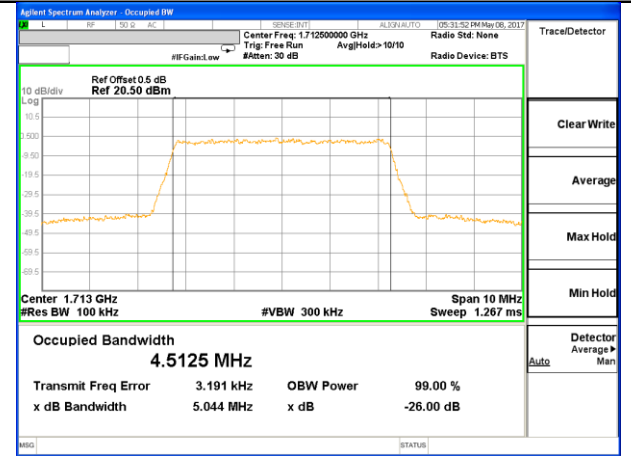

Highest Channel / 20MHz / QPSK

Highest Channel / 20MHz / 16QAM

LTE band 4

LTE band 4 (99% and -26 Bandwidth)

LTE band 4

LTE band 4 (99% and -26 Bandwidth)

Lowest Channel / 3MHz / QPSK

Lowest Channel / 3MHz / 16QAM

Middle Channel / 3MHz / QPSK

Middle Channel / 3MHz / 16QAM

Highest Channel / 3MHz / QPSK

Highest Channel / 3MHz / 16QAM

LTE band 4

LTE band 4 (99% and -26 Bandwidth)

Lowest Channel / 5MHz / QPSK

Lowest Channel / 5MHz / 16QAM

Middle Channel / 5MHz / QPSK

Middle Channel / 5MHz / 16QAM

Highest Channel / 5MHz / QPSK

Highest Channel / 5MHz / 16QAM

LTE band 4

LTE band 4 (99% and -26 Bandwidth)

Lowest Channel / 10MHz / QPSK

Lowest Channel / 10MHz / 16QAM