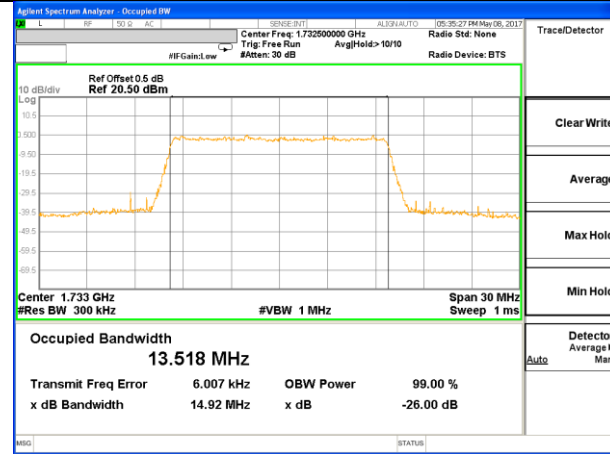

Middle Channel / 5MHz / QPSK

Middle Channel / 5MHz / 16QAM

Highest Channel / 5MHz / QPSK

Highest Channel / 5MHz / 16QAM

LTE band 4

LTE band 4 (99% and -26 Bandwidth)

Lowest Channel / 10MHz / QPSK

Lowest Channel / 10MHz / 16QAM

Middle Channel / 10MHz / QPSK

Middle Channel / 10MHz / 16QAM

Highest Channel / 10MHz / QPSK

Highest Channel / 10MHz / 16QAM

LTE band 4

LTE band 4 (99% and -26 Bandwidth)

Lowest Channel / 15MHz / QPSK

Lowest Channel / 15MHz / 16QAM

Middle Channel / 15MHz / QPSK

Middle Channel / 15MHz / 16QAM

Highest Channel / 15MHz / QPSK

Highest Channel / 15MHz / 16QAM

LTE band 4

LTE band 4 (99% and -26 Bandwidth)

Lowest Channel / 20MHz / QPSK

Lowest Channel / 20MHz / 16QAM