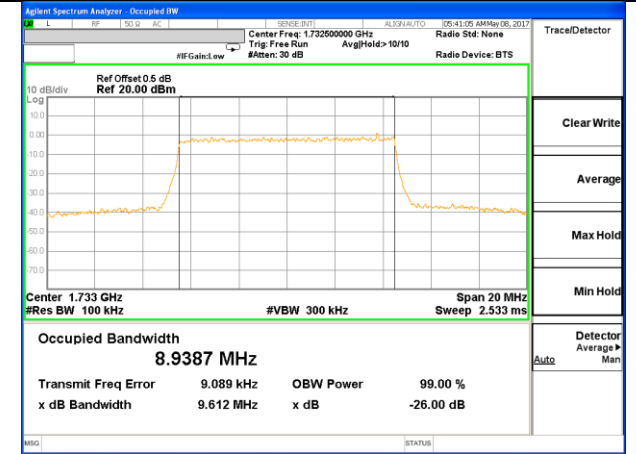

Middle Channel / 3MHz / QPSK

Middle Channel / 3MHz / 16QAM

Highest Channel / 3MHz / QPSK

Highest Channel / 3MHz / 16QAM

LTE band 4

LTE band 4 (99% and -26 Bandwidth)

Lowest Channel / 5MHz / QPSK

Lowest Channel / 5MHz / 16QAM

Middle Channel / 5MHz / QPSK

Middle Channel / 5MHz / 16QAM

Highest Channel / 5MHz / QPSK

Highest Channel / 5MHz / 16QAM

LTE band 4

LTE band 4 (99% and -26 Bandwidth)

Lowest Channel / 10MHz / QPSK

Lowest Channel / 10MHz / 16QAM

Middle Channel / 10MHz / QPSK

Middle Channel / 10MHz / 16QAM

Highest Channel / 10MHz / QPSK

Highest Channel / 10MHz / 16QAM

LTE band 4

LTE band 4 (99% and -26 Bandwidth)

Lowest Channel / 15MHz / QPSK

Lowest Channel / 15MHz / 16QAM