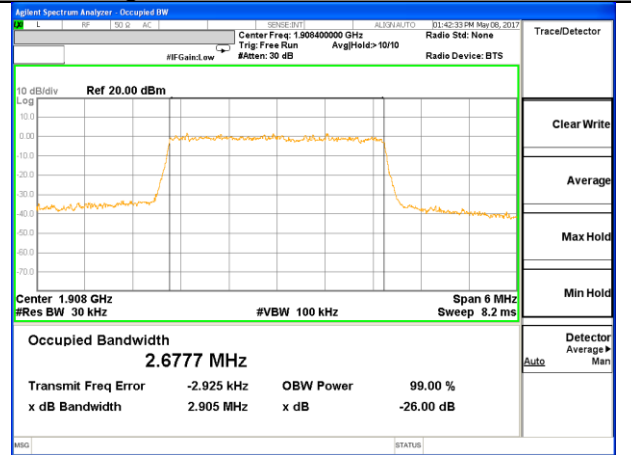

## LTE band 2

LTE band 2 (99% and -26 Bandwidth)

LTE band 2

LTE band 2 (99% and -26 Bandwidth)

Lowest Channel / 3MHz / QPSK

Lowest Channel / 3MHz / 16QAM

Middle Channel / 3MHz / QPSK

Middle Channel / 3MHz / 16QAM

Highest Channel / 3MHz / QPSK

Highest Channel / 3MHz / 16QAM

LTE band 2

LTE band 2 (99% and -26 Bandwidth)

Lowest Channel / 5MHz / QPSK

Lowest Channel / 5MHz / 16QAM

Middle Channel / 5MHz / QPSK

Middle Channel / 5MHz / 16QAM

Highest Channel / 5MHz / QPSK

Highest Channel / 5MHz / 16QAM

LTE band 2

LTE band 2 (99% and -26 Bandwidth)

Lowest Channel / 10MHz / QPSK

Lowest Channel / 10MHz / 16QAM

Middle Channel / 10MHz / QPSK

Middle Channel / 10MHz / 16QAM