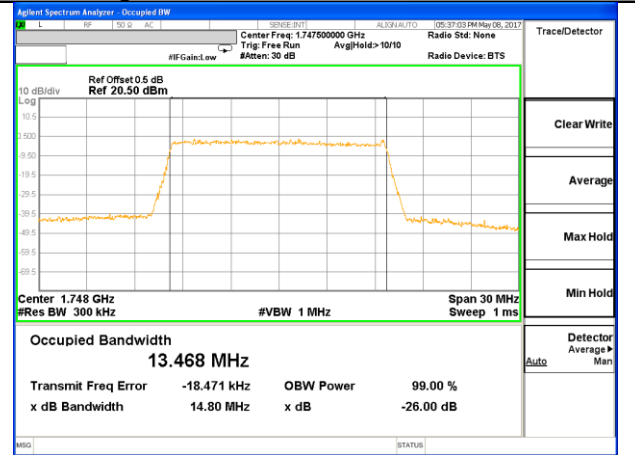

Middle Channel / 10MHz / QPSK

Middle Channel / 10MHz / 16QAM

Highest Channel / 10MHz / QPSK

Highest Channel / 10MHz / 16QAM

LTE band 4

LTE band 4 (99% and -26 Bandwidth)

Lowest Channel / 15MHz / QPSK

Lowest Channel / 15MHz / 16QAM

Middle Channel / 15MHz / QPSK

Middle Channel / 15MHz / 16QAM

Highest Channel / 15MHz / QPSK

Highest Channel / 15MHz / 16QAM

LTE band 4

LTE band 4 (99% and -26 Bandwidth)

Lowest Channel / 20MHz / QPSK

Lowest Channel / 20MHz / 16QAM