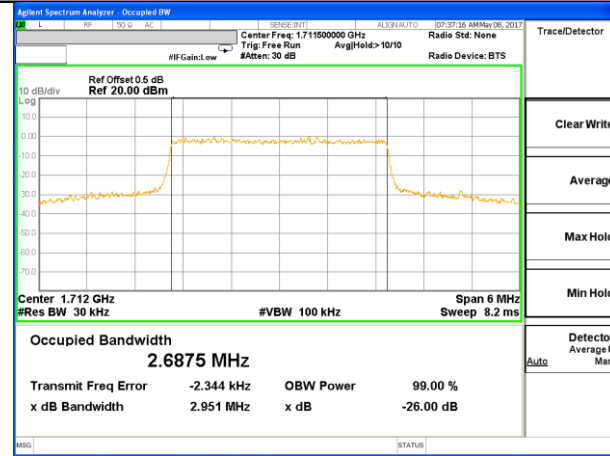

Highest Channel / 15MHz / QPSK

Highest Channel / 15MHz / 16QAM

LTE band 2

LTE band 2 (99% and -26 Bandwidth)

Lowest Channel / 20MHz / QPSK

Lowest Channel / 20MHz / 16QAM

Middle Channel / 20MHz / QPSK

Middle Channel / 20MHz / 16QAM

Highest Channel / 20MHz / QPSK

Highest Channel / 20MHz / 16QAM

LTE band 4

LTE band 4 (99% and -26 Bandwidth)

LTE band 4

LTE band 4 (99% and -26 Bandwidth)

Lowest Channel / 3MHz / QPSK

Lowest Channel / 3MHz / 16QAM

Middle Channel / 3MHz / QPSK

Middle Channel / 3MHz / 16QAM

Highest Channel / 3MHz / QPSK

Highest Channel / 3MHz / 16QAM

LTE band 4

LTE band 4 (99% and -26 Bandwidth)

Lowest Channel / 5MHz / QPSK

Lowest Channel / 5MHz / 16QAM