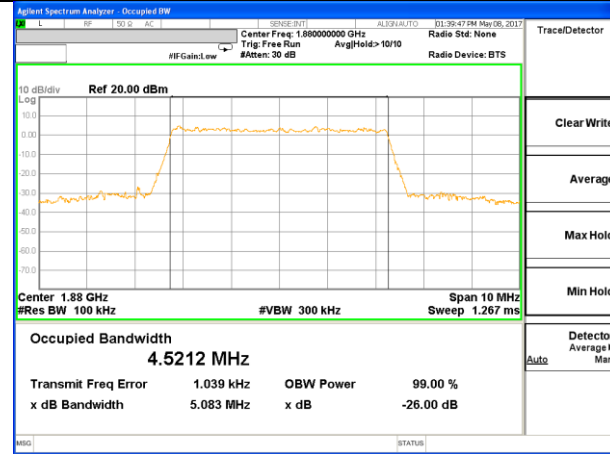

Highest Channel / 3MHz / QPSK

Highest Channel / 3MHz / 16QAM

LTE band 2

LTE band 2 (99% and -26 Bandwidth)

Lowest Channel / 5MHz / QPSK

Lowest Channel / 5MHz / 16QAM

Middle Channel / 5MHz / QPSK

Middle Channel / 5MHz / 16QAM

Highest Channel / 5MHz / QPSK

Highest Channel / 5MHz / 16QAM

LTE band 2

LTE band 2 (99% and -26 Bandwidth)

Lowest Channel / 10MHz / QPSK

Lowest Channel / 10MHz / 16QAM

Middle Channel / 10MHz / QPSK

Middle Channel / 10MHz / 16QAM