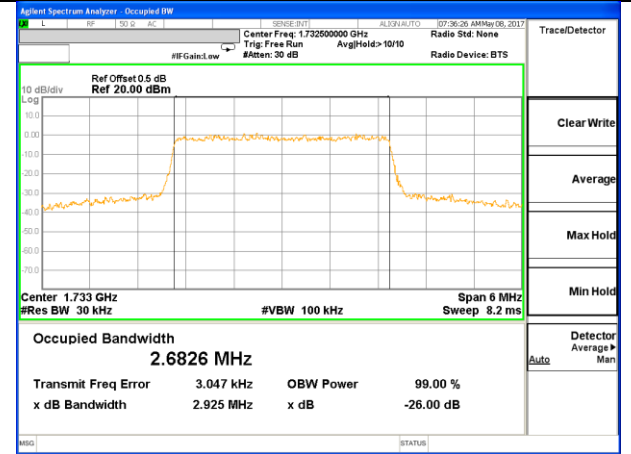

Highest Channel / 15MHz / QPSK

Highest Channel / 15MHz / 16QAM

LTE band 2

LTE band 2 (99% and -26 Bandwidth)

Lowest Channel / 20MHz / QPSK

Lowest Channel / 20MHz / 16QAM

Middle Channel / 20MHz / QPSK

Middle Channel / 20MHz / 16QAM

Highest Channel / 20MHz / QPSK

Highest Channel / 20MHz / 16QAM

LTE band 4

LTE band 4 (99% and -26 Bandwidth)

LTE band 4

LTE band 4 (99% and -26 Bandwidth)

Lowest Channel / 3MHz / QPSK

Lowest Channel / 3MHz / 16QAM

Middle Channel / 3MHz / QPSK

Middle Channel / 3MHz / 16QAM

Highest Channel / 3MHz / QPSK

Highest Channel / 3MHz / 16QAM

LTE band 4

LTE band 4 (99% and -26 Bandwidth)

Lowest Channel / 5MHz / QPSK

Lowest Channel / 5MHz / 16QAM