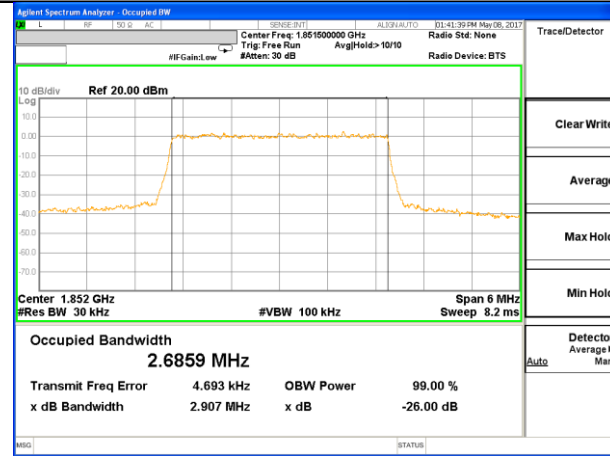

## LTE band 2

LTE band 2 (99% and -26 Bandwidth)

LTE band 2

LTE band 2 (99% and -26 Bandwidth)

Lowest Channel / 3MHz / QPSK

Lowest Channel / 3MHz / 16QAM

Middle Channel / 3MHz / QPSK

Middle Channel / 3MHz / 16QAM

Highest Channel / 3MHz / QPSK

Highest Channel / 3MHz / 16QAM

LTE band 2

LTE band 2 (99% and -26 Bandwidth)

Lowest Channel / 5MHz / QPSK

Lowest Channel / 5MHz / 16QAM

Middle Channel / 5MHz / QPSK

Middle Channel / 5MHz / 16QAM

Highest Channel / 5MHz / QPSK

Highest Channel / 5MHz / 16QAM

LTE band 2

LTE band 2 (99% and -26 Bandwidth)

Lowest Channel / 10MHz / QPSK

Lowest Channel / 10MHz / 16QAM

Middle Channel / 10MHz / QPSK

Middle Channel / 10MHz / 16QAM