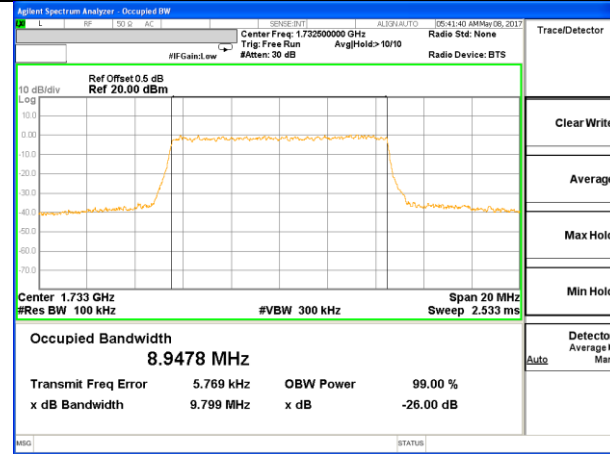

Middle Channel / 3MHz / QPSK

Middle Channel / 3MHz / 16QAM

Highest Channel / 3MHz / QPSK

Highest Channel / 3MHz / 16QAM

LTE band 4

LTE band 4 (99% and -26 Bandwidth)

Lowest Channel / 5MHz / QPSK

Lowest Channel / 5MHz / 16QAM

Middle Channel / 5MHz / QPSK

Middle Channel / 5MHz / 16QAM

Highest Channel / 5MHz / QPSK

Highest Channel / 5MHz / 16QAM

LTE band 4

LTE band 4 (99% and -26 Bandwidth)

Lowest Channel / 10MHz / QPSK

Lowest Channel / 10MHz / 16QAM

Middle Channel / 10MHz / QPSK

Middle Channel / 10MHz / 16QAM

Highest Channel / 10MHz / QPSK

Highest Channel / 10MHz / 16QAM

LTE band 4

LTE band 4 (99% and -26 Bandwidth)

Lowest Channel / 15MHz / QPSK

Lowest Channel / 15MHz / 16QAM