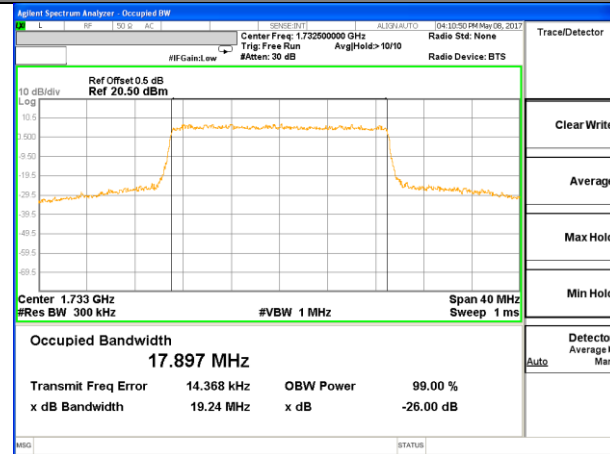

Middle Channel / 20MHz / QPSK