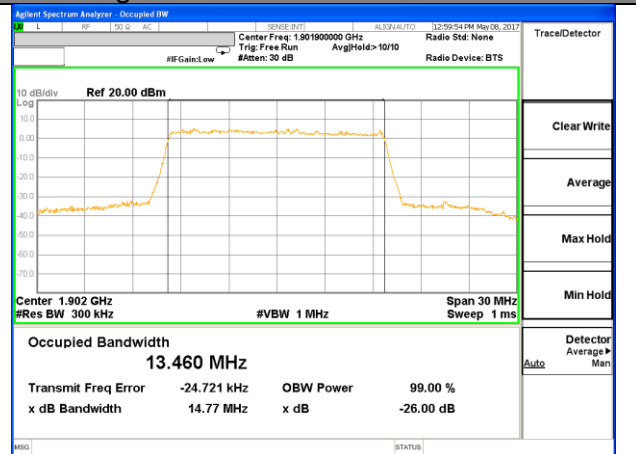

Highest Channel / 5MHz / QPSK

Highest Channel / 5MHz / 16QAM

LTE band 2

LTE band 2 (99% and -26 Bandwidth)

Lowest Channel / 10MHz / QPSK

Lowest Channel / 10MHz / 16QAM

Middle Channel / 10MHz / QPSK

Middle Channel / 10MHz / 16QAM

Highest Channel / 10MHz / QPSK

Highest Channel / 10MHz / 16QAM

LTE band 2

LTE band 2 (99% and -26 Bandwidth)

Lowest Channel / 15MHz / QPSK

Lowest Channel / 15MHz / 16QAM

Middle Channel / 15MHz / QPSK

Middle Channel / 15MHz / 16QAM

Highest Channel / 15MHz / QPSK

Highest Channel / 15MHz / 16QAM

LTE band 2

LTE band 2 (99% and -26 Bandwidth)

Lowest Channel / 20MHz / QPSK

Lowest Channel / 20MHz / 16QAM

Middle Channel / 20MHz / QPSK

Middle Channel / 20MHz / 16QAM

Highest Channel / 20MHz / QPSK

Highest Channel / 20MHz / 16QAM

LTE band 4

LTE band 4 (99% and -26 Bandwidth)

LTE band 4

LTE band 4 (99% and -26 Bandwidth)

Lowest Channel / 3MHz / QPSK

Lowest Channel / 3MHz / 16QAM