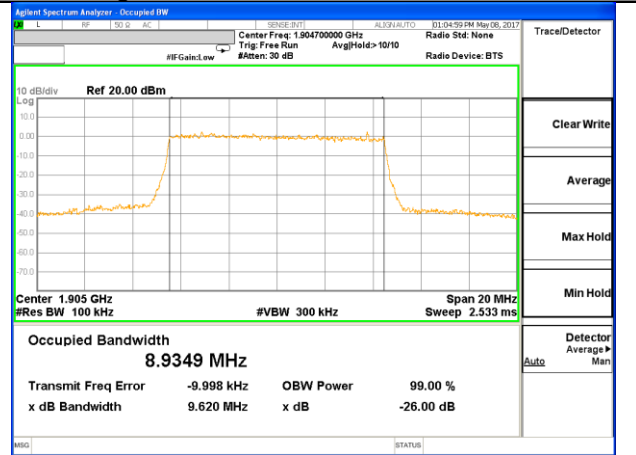

Highest Channel / 3MHz / QPSK

Highest Channel / 3MHz / 16QAM

LTE band 2

LTE band 2 (99% and -26 Bandwidth)

Lowest Channel / 5MHz / QPSK

Lowest Channel / 5MHz / 16QAM

Middle Channel / 5MHz / QPSK

Middle Channel / 5MHz / 16QAM

Highest Channel / 5MHz / QPSK

Highest Channel / 5MHz / 16QAM

LTE band 2

LTE band 2 (99% and -26 Bandwidth)

Lowest Channel / 10MHz / QPSK

Lowest Channel / 10MHz / 16QAM

Middle Channel / 10MHz / QPSK

Middle Channel / 10MHz / 16QAM

Highest Channel / 10MHz / QPSK

Highest Channel / 10MHz / 16QAM

LTE band 2

LTE band 2 (99% and -26 Bandwidth)

Lowest Channel / 15MHz / QPSK

Lowest Channel / 15MHz / 16QAM

Middle Channel / 15MHz / QPSK

Middle Channel / 15MHz / 16QAM