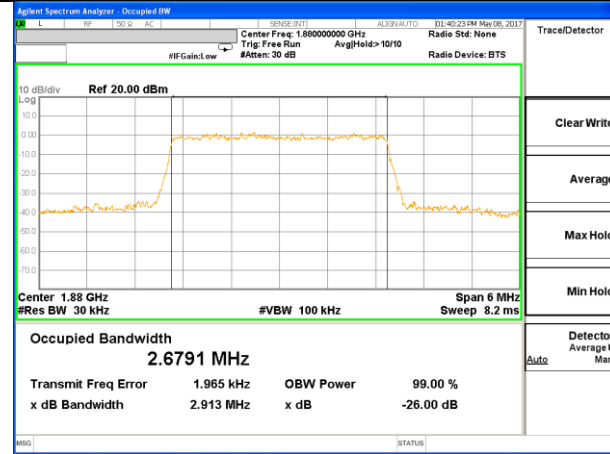

## LTE band 2

LTE band 2 (99% and -26 Bandwidth)

LTE band 2

LTE band 2 (99% and -26 Bandwidth)

Lowest Channel / 3MHz / QPSK

Lowest Channel / 3MHz / 16QAM

Middle Channel / 3MHz / QPSK

Middle Channel / 3MHz / 16QAM

Highest Channel / 3MHz / QPSK

Highest Channel / 3MHz / 16QAM

LTE band 2

LTE band 2 (99% and -26 Bandwidth)

Lowest Channel / 5MHz / QPSK

Lowest Channel / 5MHz / 16QAM

Middle Channel / 5MHz / QPSK

Middle Channel / 5MHz / 16QAM

Highest Channel / 5MHz / QPSK

Highest Channel / 5MHz / 16QAM

LTE band 2

LTE band 2 (99% and -26 Bandwidth)

Lowest Channel / 10MHz / QPSK

Lowest Channel / 10MHz / 16QAM

Middle Channel / 10MHz / QPSK

Middle Channel / 10MHz / 16QAM