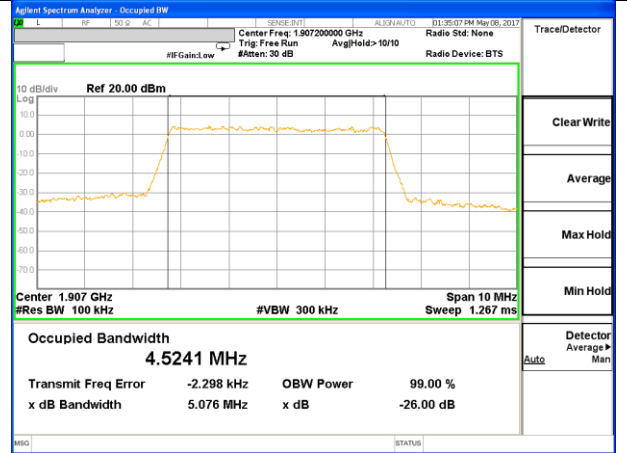

## LTE band 2

LTE band 2 (99% and -26 Bandwidth)

LTE band 2

LTE band 2 (99% and -26 Bandwidth)

Lowest Channel / 3MHz / QPSK

Lowest Channel / 3MHz / 16QAM

Middle Channel / 3MHz / QPSK

Middle Channel / 3MHz / 16QAM

Highest Channel / 3MHz / QPSK

Highest Channel / 3MHz / 16QAM

LTE band 2

LTE band 2 (99% and -26 Bandwidth)

Lowest Channel / 5MHz / QPSK

Lowest Channel / 5MHz / 16QAM

Middle Channel / 5MHz / QPSK

Middle Channel / 5MHz / 16QAM

Highest Channel / 5MHz / QPSK

Highest Channel / 5MHz / 16QAM

LTE band 2

LTE band 2 (99% and -26 Bandwidth)

Lowest Channel / 10MHz / QPSK

Lowest Channel / 10MHz / 16QAM

Middle Channel / 10MHz / QPSK

Middle Channel / 10MHz / 16QAM

Highest Channel / 10MHz / QPSK

Highest Channel / 10MHz / 16QAM

LTE band 2

LTE band 2 (99% and -26 Bandwidth)

Lowest Channel / 15MHz / QPSK

Lowest Channel / 15MHz / 16QAM

Middle Channel / 15MHz / QPSK

Middle Channel / 15MHz / 16QAM