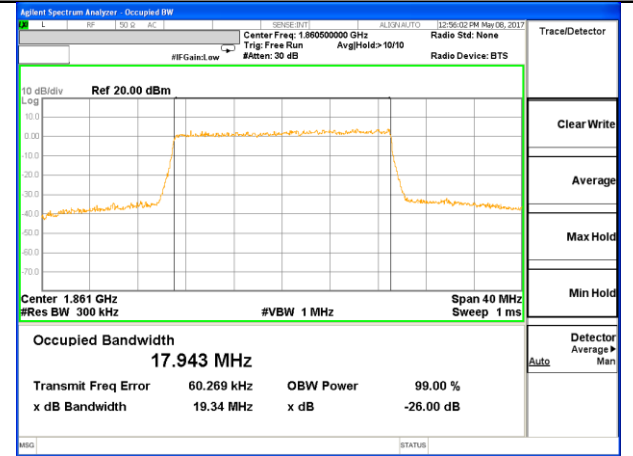

Highest Channel / 10MHz / QPSK

Highest Channel / 10MHz / 16QAM

LTE band 2

LTE band 2 (99% and -26 Bandwidth)

Lowest Channel / 15MHz / QPSK

Lowest Channel / 15MHz / 16QAM

Middle Channel / 15MHz / QPSK

Middle Channel / 15MHz / 16QAM

Highest Channel / 15MHz / QPSK

Highest Channel / 15MHz / 16QAM

LTE band 2

LTE band 2 (99% and -26 Bandwidth)

Lowest Channel / 20MHz / QPSK

Lowest Channel / 20MHz / 16QAM

Middle Channel / 20MHz / QPSK

Middle Channel / 20MHz / 16QAM

Highest Channel / 20MHz / QPSK

Highest Channel / 20MHz / 16QAM

LTE band 4

LTE band 4 (99% and -26 Bandwidth)

LTE band 4

LTE band 4 (99% and -26 Bandwidth)

Lowest Channel / 3MHz / QPSK

Lowest Channel / 3MHz / 16QAM