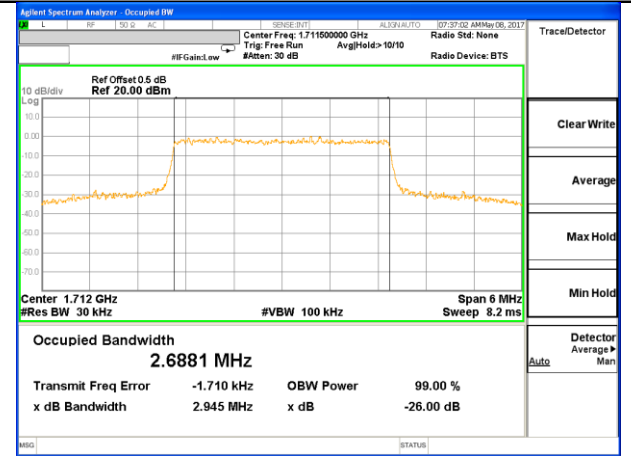

Highest Channel / 15MHz / QPSK

Highest Channel / 15MHz / 16QAM

LTE band 2

LTE band 2 (99% and -26 Bandwidth)

Lowest Channel / 20MHz / QPSK

Lowest Channel / 20MHz / 16QAM

Middle Channel / 20MHz / QPSK

Middle Channel / 20MHz / 16QAM

Highest Channel / 20MHz / QPSK

Highest Channel / 20MHz / 16QAM

LTE band 4

LTE band 4 (99% and -26 Bandwidth)

LTE band 4

LTE band 4 (99% and -26 Bandwidth)

Lowest Channel / 3MHz / QPSK

Lowest Channel / 3MHz / 16QAM

Middle Channel / 3MHz / QPSK

Middle Channel / 3MHz / 16QAM

Highest Channel / 3MHz / QPSK

Highest Channel / 3MHz / 16QAM

LTE band 4

LTE band 4 (99% and -26 Bandwidth)

Lowest Channel / 5MHz / QPSK

Lowest Channel / 5MHz / 16QAM