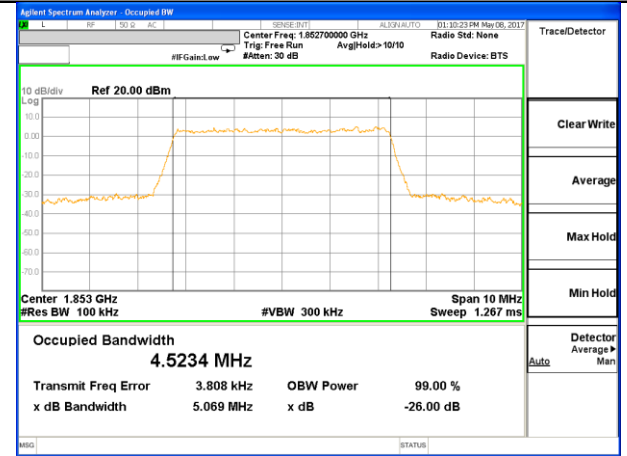

Highest Channel / 3MHz / QPSK

Highest Channel / 3MHz / 16QAM

LTE band 2

LTE band 2 (99% and -26 Bandwidth)

Lowest Channel / 5MHz / QPSK

Lowest Channel / 5MHz / 16QAM

Middle Channel / 5MHz / QPSK

Middle Channel / 5MHz / 16QAM

Highest Channel / 5MHz / QPSK

Highest Channel / 5MHz / 16QAM

LTE band 2

LTE band 2 (99% and -26 Bandwidth)

Lowest Channel / 10MHz / QPSK

Lowest Channel / 10MHz / 16QAM

Middle Channel / 10MHz / QPSK

Middle Channel / 10MHz / 16QAM