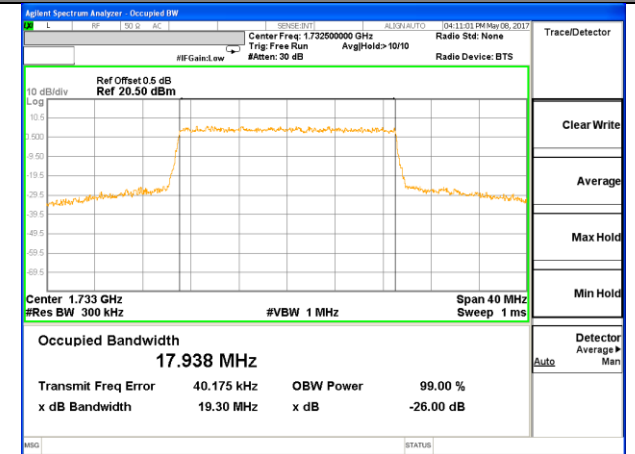

Middle Channel / 20MHz / 16QAM