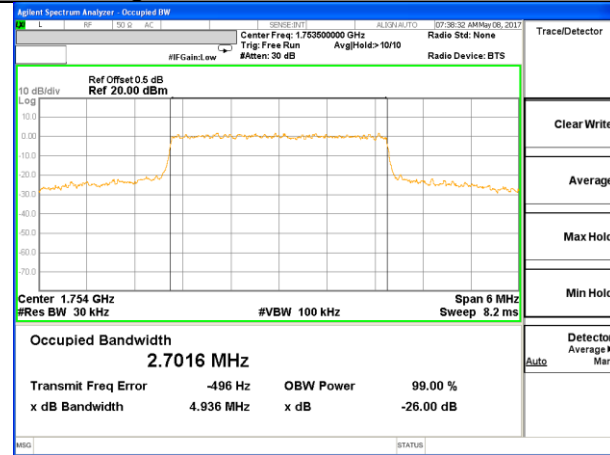

Highest Channel / 15MHz / QPSK

Highest Channel / 15MHz / 16QAM

LTE band 2

LTE band 2 (99% and -26 Bandwidth)

Lowest Channel / 20MHz / QPSK

Lowest Channel / 20MHz / 16QAM

Middle Channel / 20MHz / QPSK

Middle Channel / 20MHz / 16QAM

Highest Channel / 20MHz / QPSK

Highest Channel / 20MHz / 16QAM

LTE band 4

LTE band 4 (99% and -26 Bandwidth)

LTE band 4

LTE band 4 (99% and -26 Bandwidth)

Lowest Channel / 3MHz / QPSK

Lowest Channel / 3MHz / 16QAM

Middle Channel / 3MHz / QPSK

Middle Channel / 3MHz / 16QAM

Highest Channel / 3MHz / QPSK

Highest Channel / 3MHz / 16QAM

LTE band 4

LTE band 4 (99% and -26 Bandwidth)

Lowest Channel / 5MHz / QPSK

Lowest Channel / 5MHz / 16QAM