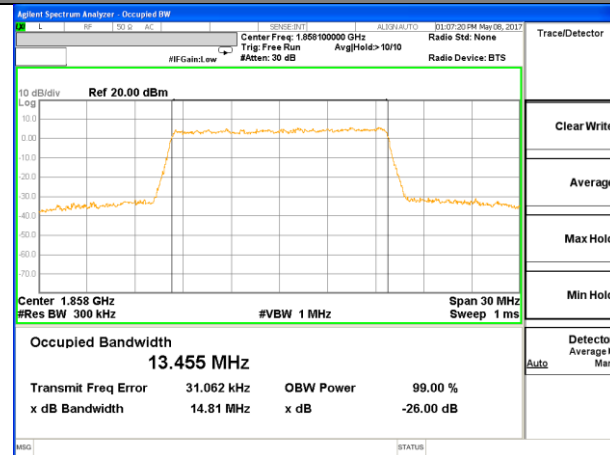

Highest Channel / 5MHz / QPSK

Highest Channel / 5MHz / 16QAM

LTE band 2

LTE band 2 (99% and -26 Bandwidth)

Lowest Channel / 10MHz / QPSK

Lowest Channel / 10MHz / 16QAM

Middle Channel / 10MHz / QPSK

Middle Channel / 10MHz / 16QAM

Highest Channel / 10MHz / QPSK

Highest Channel / 10MHz / 16QAM

LTE band 2

LTE band 2 (99% and -26 Bandwidth)

Lowest Channel / 15MHz / QPSK

Lowest Channel / 15MHz / 16QAM

Middle Channel / 15MHz / QPSK

Middle Channel / 15MHz / 16QAM

Highest Channel / 15MHz / QPSK

Highest Channel / 15MHz / 16QAM

LTE band 2

LTE band 2 (99% and -26 Bandwidth)

Lowest Channel / 20MHz / QPSK

Lowest Channel / 20MHz / 16QAM

Middle Channel / 20MHz / QPSK

Middle Channel / 20MHz / 16QAM

Highest Channel / 20MHz / QPSK

Highest Channel / 20MHz / 16QAM

LTE band 4

LTE band 4 (99% and -26 Bandwidth)

LTE band 4

LTE band 4 (99% and -26 Bandwidth)

Lowest Channel / 3MHz / QPSK

Lowest Channel / 3MHz / 16QAM