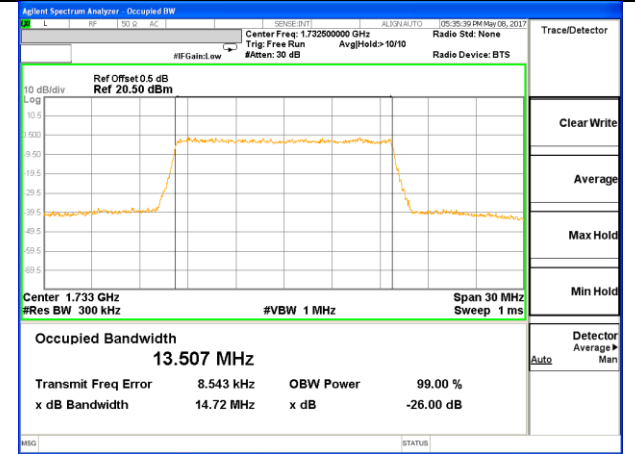

Middle Channel / 5MHz / QPSK

Middle Channel / 5MHz / 16QAM

Highest Channel / 5MHz / QPSK

Highest Channel / 5MHz / 16QAM

LTE band 4

LTE band 4 (99% and -26 Bandwidth)

Lowest Channel / 10MHz / QPSK

Lowest Channel / 10MHz / 16QAM

Middle Channel / 10MHz / QPSK

Middle Channel / 10MHz / 16QAM

Highest Channel / 10MHz / QPSK

Highest Channel / 10MHz / 16QAM

LTE band 4

LTE band 4 (99% and -26 Bandwidth)

Lowest Channel / 15MHz / QPSK

Lowest Channel / 15MHz / 16QAM

Middle Channel / 15MHz / QPSK

Middle Channel / 15MHz / 16QAM

Highest Channel / 15MHz / QPSK

Highest Channel / 15MHz / 16QAM

LTE band 4

LTE band 4 (99% and -26 Bandwidth)

Lowest Channel / 20MHz / QPSK

Lowest Channel / 20MHz / 16QAM