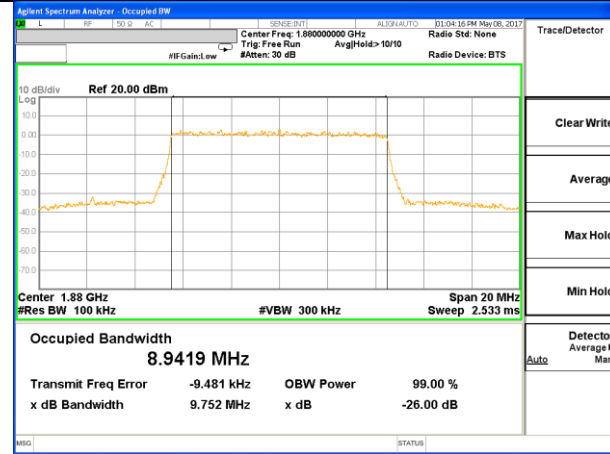

Highest Channel / 3MHz / QPSK

Highest Channel / 3MHz / 16QAM

LTE band 2

LTE band 2 (99% and -26 Bandwidth)

Lowest Channel / 5MHz / QPSK

Lowest Channel / 5MHz / 16QAM

Middle Channel / 5MHz / QPSK

Middle Channel / 5MHz / 16QAM

Highest Channel / 5MHz / QPSK

Highest Channel / 5MHz / 16QAM

LTE band 2

LTE band 2 (99% and -26 Bandwidth)

Lowest Channel / 10MHz / QPSK

Lowest Channel / 10MHz / 16QAM

Middle Channel / 10MHz / QPSK

Middle Channel / 10MHz / 16QAM

Highest Channel / 10MHz / QPSK

Highest Channel / 10MHz / 16QAM

LTE band 2

LTE band 2 (99% and -26 Bandwidth)

Lowest Channel / 15MHz / QPSK

Lowest Channel / 15MHz / 16QAM

Middle Channel / 15MHz / QPSK

Middle Channel / 15MHz / 16QAM

Highest Channel / 15MHz / QPSK

Highest Channel / 15MHz / 16QAM

LTE band 2

LTE band 2 (99% and -26 Bandwidth)

Lowest Channel / 20MHz / QPSK

Lowest Channel / 20MHz / 16QAM

Middle Channel / 20MHz / QPSK

Middle Channel / 20MHz / 16QAM