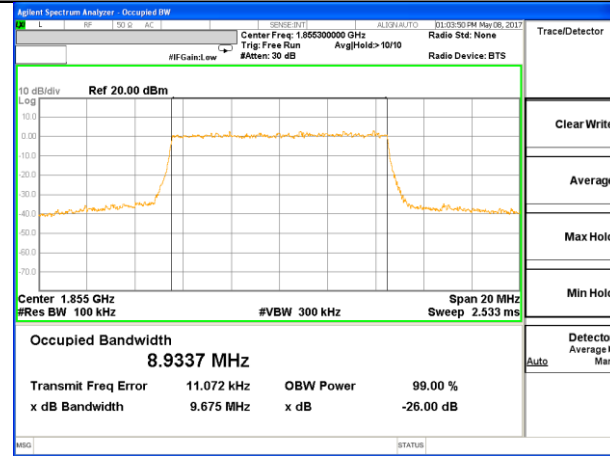

Highest Channel / 3MHz / QPSK

Highest Channel / 3MHz / 16QAM

LTE band 2

LTE band 2 (99% and -26 Bandwidth)

Lowest Channel / 5MHz / QPSK

Lowest Channel / 5MHz / 16QAM

Middle Channel / 5MHz / QPSK

Middle Channel / 5MHz / 16QAM

Highest Channel / 5MHz / QPSK

Highest Channel / 5MHz / 16QAM

LTE band 2

LTE band 2 (99% and -26 Bandwidth)

Lowest Channel / 10MHz / QPSK

Lowest Channel / 10MHz / 16QAM

Middle Channel / 10MHz / QPSK

Middle Channel / 10MHz / 16QAM

Highest Channel / 10MHz / QPSK

Highest Channel / 10MHz / 16QAM

LTE band 2

LTE band 2 (99% and -26 Bandwidth)

Lowest Channel / 15MHz / QPSK

Lowest Channel / 15MHz / 16QAM

Middle Channel / 15MHz / QPSK

Middle Channel / 15MHz / 16QAM