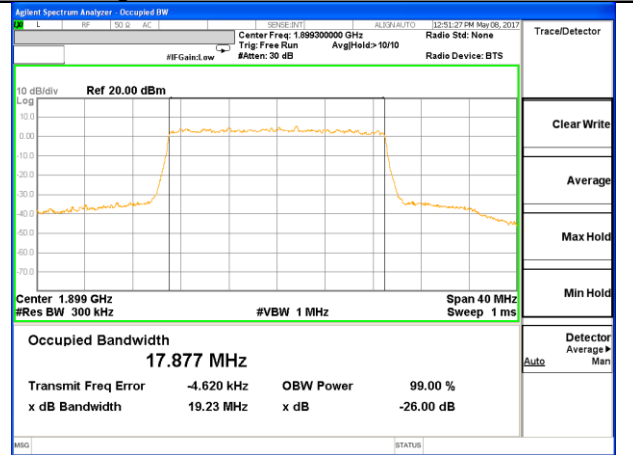

Highest Channel / 10MHz / QPSK

Highest Channel / 10MHz / 16QAM

LTE band 2

LTE band 2 (99% and -26 Bandwidth)

Lowest Channel / 15MHz / QPSK

Lowest Channel / 15MHz / 16QAM

Middle Channel / 15MHz / QPSK

Middle Channel / 15MHz / 16QAM

Highest Channel / 15MHz / QPSK

Highest Channel / 15MHz / 16QAM

LTE band 2

LTE band 2 (99% and -26 Bandwidth)

Lowest Channel / 20MHz / QPSK

Lowest Channel / 20MHz / 16QAM

Middle Channel / 20MHz / QPSK

Middle Channel / 20MHz / 16QAM

Highest Channel / 20MHz / QPSK

Highest Channel / 20MHz / 16QAM

LTE band 4

LTE band 4 (99% and -26 Bandwidth)

LTE band 4

LTE band 4 (99% and -26 Bandwidth)

Lowest Channel / 3MHz / QPSK

Lowest Channel / 3MHz / 16QAM