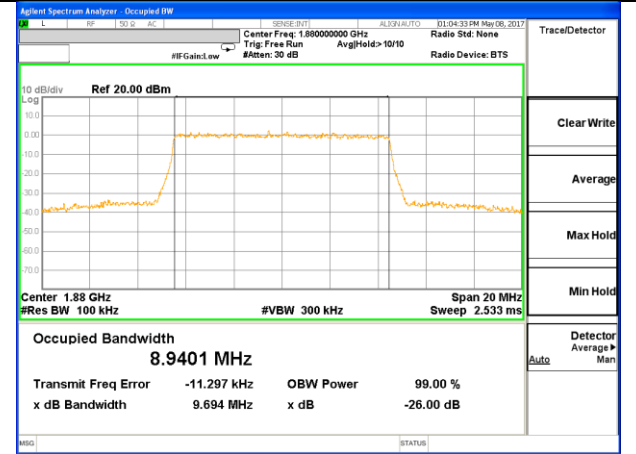

Highest Channel / 3MHz / QPSK

Highest Channel / 3MHz / 16QAM

LTE band 2

LTE band 2 (99% and -26 Bandwidth)

Lowest Channel / 5MHz / QPSK

Lowest Channel / 5MHz / 16QAM

Middle Channel / 5MHz / QPSK

Middle Channel / 5MHz / 16QAM

Highest Channel / 5MHz / QPSK

Highest Channel / 5MHz / 16QAM

LTE band 2

LTE band 2 (99% and -26 Bandwidth)

Lowest Channel / 10MHz / QPSK

Lowest Channel / 10MHz / 16QAM

Middle Channel / 10MHz / QPSK

Middle Channel / 10MHz / 16QAM

Highest Channel / 10MHz / QPSK

Highest Channel / 10MHz / 16QAM

LTE band 2

LTE band 2 (99% and -26 Bandwidth)

Lowest Channel / 15MHz / QPSK

Lowest Channel / 15MHz / 16QAM

Middle Channel / 15MHz / QPSK

Middle Channel / 15MHz / 16QAM