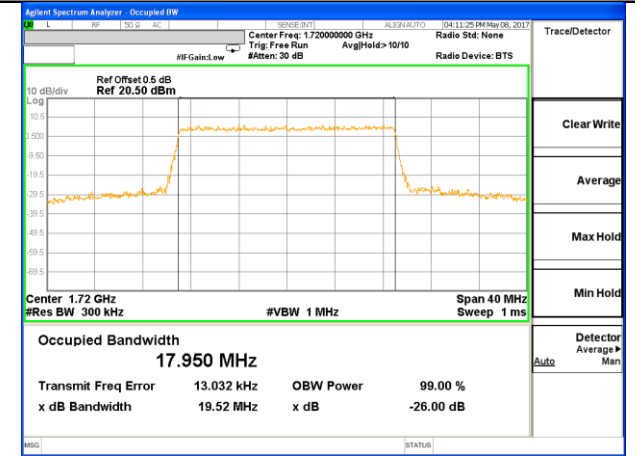

Middle Channel / 10MHz / QPSK

Middle Channel / 10MHz / 16QAM

Highest Channel / 10MHz / QPSK

Highest Channel / 10MHz / 16QAM

LTE band 4

LTE band 4 (99% and -26 Bandwidth)

Lowest Channel / 15MHz / QPSK

Lowest Channel / 15MHz / 16QAM

Middle Channel / 15MHz / QPSK

Middle Channel / 15MHz / 16QAM

Highest Channel / 15MHz / QPSK

Highest Channel / 15MHz / 16QAM

LTE band 4

LTE band 4 (99% and -26 Bandwidth)

Lowest Channel / 20MHz / QPSK

Lowest Channel / 20MHz / 16QAM