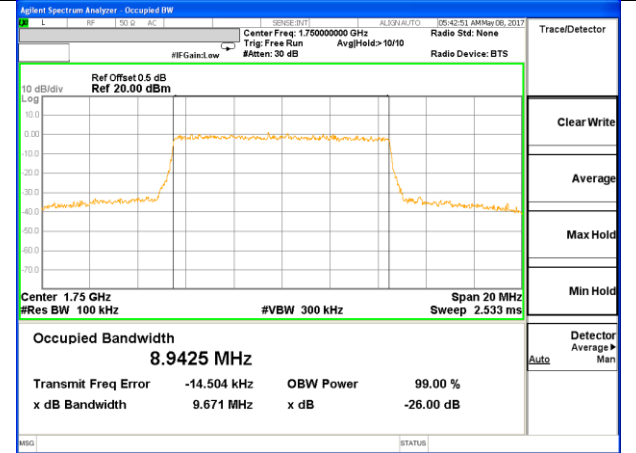

Middle Channel / 5MHz / QPSK

Middle Channel / 5MHz / 16QAM

Highest Channel / 5MHz / QPSK

Highest Channel / 5MHz / 16QAM

LTE band 4

LTE band 4 (99% and -26 Bandwidth)

Lowest Channel / 10MHz / QPSK

Lowest Channel / 10MHz / 16QAM

Middle Channel / 10MHz / QPSK

Middle Channel / 10MHz / 16QAM

Highest Channel / 10MHz / QPSK

Highest Channel / 10MHz / 16QAM

LTE band 4

LTE band 4 (99% and -26 Bandwidth)

Lowest Channel / 15MHz / QPSK

Lowest Channel / 15MHz / 16QAM

Middle Channel / 15MHz / QPSK

Middle Channel / 15MHz / 16QAM

Highest Channel / 15MHz / QPSK

Highest Channel / 15MHz / 16QAM

LTE band 4

LTE band 4 (99% and -26 Bandwidth)

Lowest Channel / 20MHz / QPSK

Lowest Channel / 20MHz / 16QAM