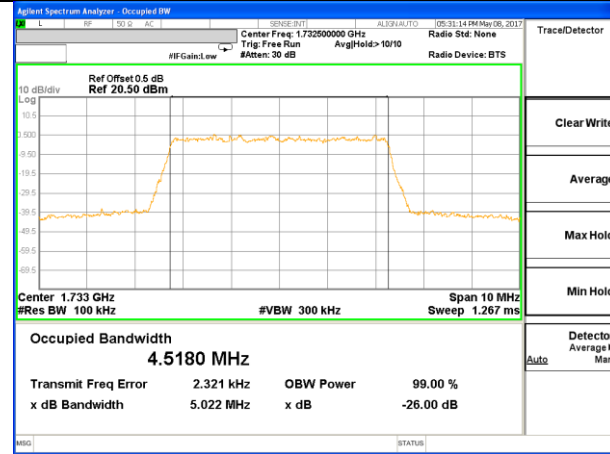

Highest Channel / 20MHz / QPSK

Highest Channel / 20MHz / 16QAM

LTE band 4

LTE band 4 (99% and -26 Bandwidth)

LTE band 4

LTE band 4 (99% and -26 Bandwidth)

Lowest Channel / 3MHz / QPSK

Lowest Channel / 3MHz / 16QAM

Middle Channel / 3MHz / QPSK

Middle Channel / 3MHz / 16QAM

Highest Channel / 3MHz / QPSK

Highest Channel / 3MHz / 16QAM

LTE band 4

LTE band 4 (99% and -26 Bandwidth)

Lowest Channel / 5MHz / QPSK

Lowest Channel / 5MHz / 16QAM

Middle Channel / 5MHz / QPSK

Middle Channel / 5MHz / 16QAM

Highest Channel / 5MHz / QPSK

Highest Channel / 5MHz / 16QAM

LTE band 4

LTE band 4 (99% and -26 Bandwidth)

Lowest Channel / 10MHz / QPSK

Lowest Channel / 10MHz / 16QAM