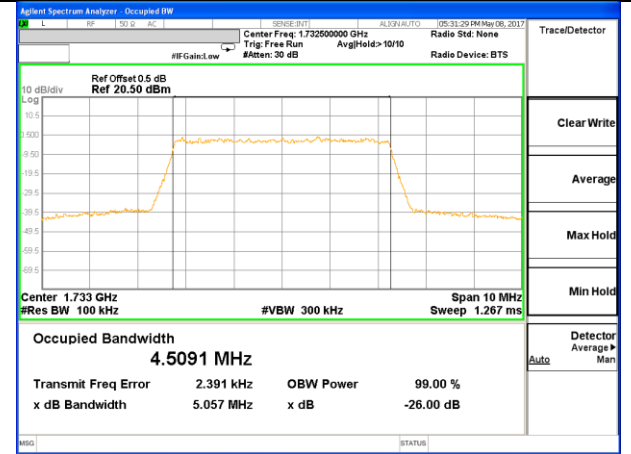

Highest Channel / 20MHz / QPSK

Highest Channel / 20MHz / 16QAM

LTE band 4

LTE band 4 (99% and -26 Bandwidth)

LTE band 4

LTE band 4 (99% and -26 Bandwidth)

Lowest Channel / 3MHz / QPSK

Lowest Channel / 3MHz / 16QAM

Middle Channel / 3MHz / QPSK

Middle Channel / 3MHz / 16QAM

Highest Channel / 3MHz / QPSK

Highest Channel / 3MHz / 16QAM

LTE band 4

LTE band 4 (99% and -26 Bandwidth)

Lowest Channel / 5MHz / QPSK

Lowest Channel / 5MHz / 16QAM

Middle Channel / 5MHz / QPSK

Middle Channel / 5MHz / 16QAM

Highest Channel / 5MHz / QPSK

Highest Channel / 5MHz / 16QAM

LTE band 4

LTE band 4 (99% and -26 Bandwidth)

Lowest Channel / 10MHz / QPSK

Lowest Channel / 10MHz / 16QAM