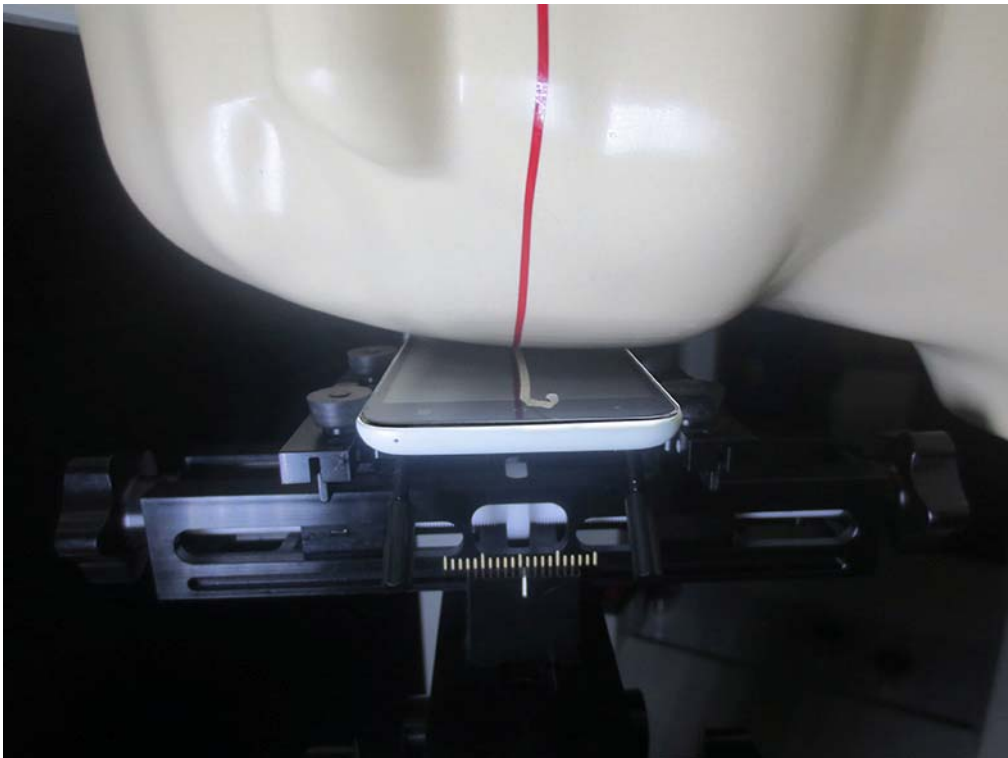

**SAR TEST PHOTO(Model Name: Sync 5c)**

Liquid depth in the flat Phantom (835 MHz, 15.3cm depth)

Liquid depth in the head Phantom (835 MHz, 15.0cm depth)

Liquid depth in the flat Phantom (1900 MHz, 15.2cm depth)

Liquid depth in the head Phantom (1900 MHz, 15.1cm depth)

**Right Head Tilt Setup Photo**

**Right Head Cheek Setup Photo**

**Left Head Tilt Setup Photo**

**Left Head Cheek Setup Photo**

**10mm Body-worn Accessory & Hotspot Mode Rear Side Setup Photo**

**10mm Body-worn Accessory & Hotspot Mode Front Side Setup Photo**

**10mm Hotspot mode Bottom Edge Setup Photo**

**10mm Hotspot mode Left Edge Setup Photo**

**10mm Hotspot mode Right Edge Setup Photo**