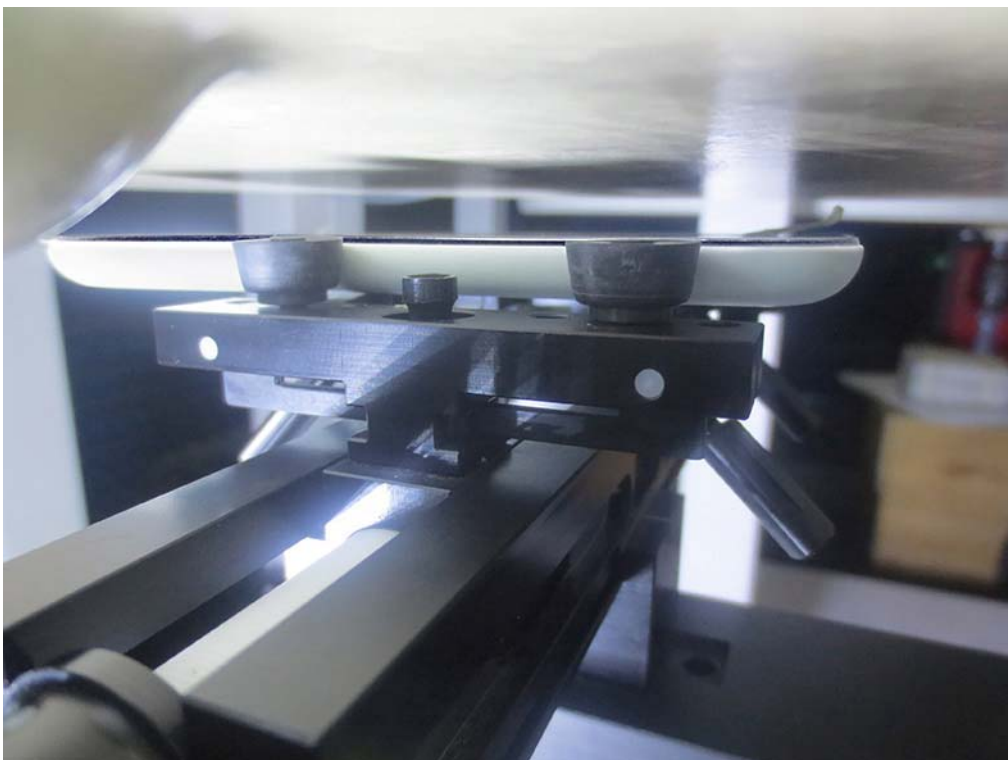

**SAR TEST PHOTO(Model Name: Sync 5c)**

Liquid depth in the flat Phantom (835 MHz, 15.3cm depth)

Liquid depth in the head Phantom (835 MHz, 15.0cm depth)

Liquid depth in the flat Phantom (1900 MHz, 15.2cm depth)

Liquid depth in the head Phantom (1900 MHz, 15.1cm depth)

**Right Head Tilt Setup Photo**

**Right Head Cheek Setup Photo**

**Left Head Tilt Setup Photo**

**Left Head Cheek Setup Photo**

**10mm Body-worn Accessory & Hotspot Mode Rear Side Setup Photo**

**10mm Body-worn Accessory & Hotspot Mode Front Side Setup Photo**

**10mm Hotspot mode Bottom Edge Setup Photo**

**10mm Hotspot mode Left Edge Setup Photo**

**10mm Hotspot mode Right Edge Setup Photo**