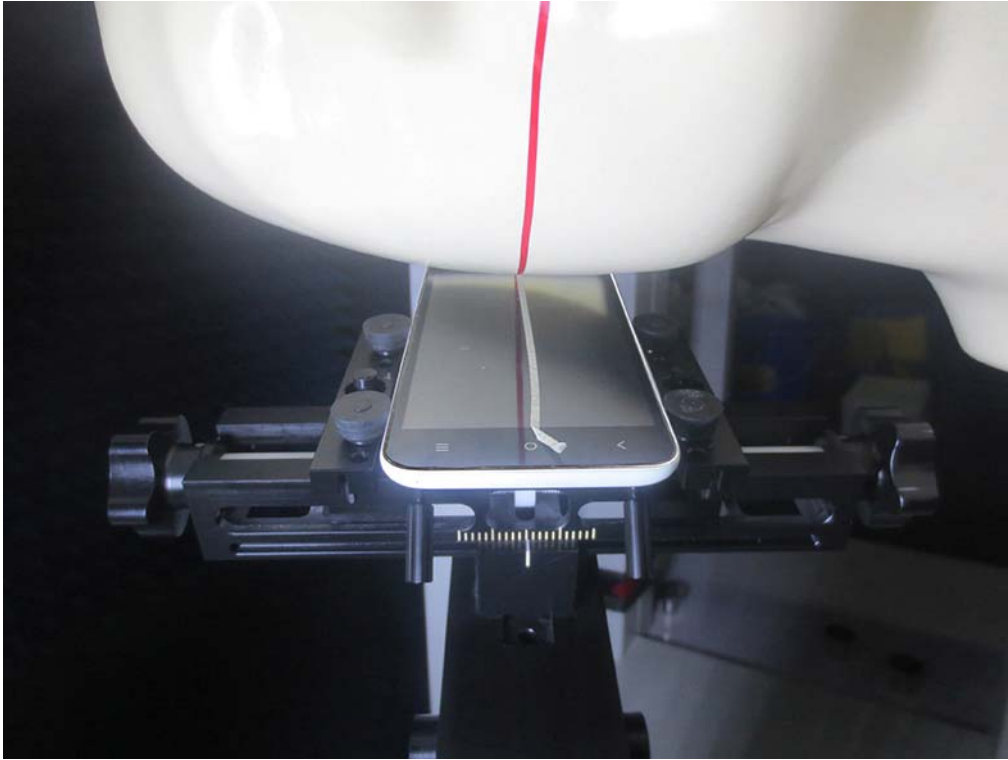

**SAR TEST PHOTO(Model Name: Sync 5c)**

Liquid depth in the flat Phantom (835 MHz, 15.3cm depth)

Liquid depth in the head Phantom (835 MHz, 15.0cm depth)

Liquid depth in the flat Phantom (1900 MHz, 15.2cm depth)

Liquid depth in the head Phantom (1900 MHz, 15.1cm depth)

**Right Head Tilt Setup Photo**

**Right Head Cheek Setup Photo**

**Left Head Tilt Setup Photo**

**Left Head Cheek Setup Photo**

**10mm Body-worn Accessory & Hotspot Mode Rear Side Setup Photo**

**10mm Body-worn Accessory & Hotspot Mode Front Side Setup Photo**

**10mm Hotspot mode Bottom Edge Setup Photo**

**10mm Hotspot mode Left Edge Setup Photo**

**10mm Hotspot mode Right Edge Setup Photo**