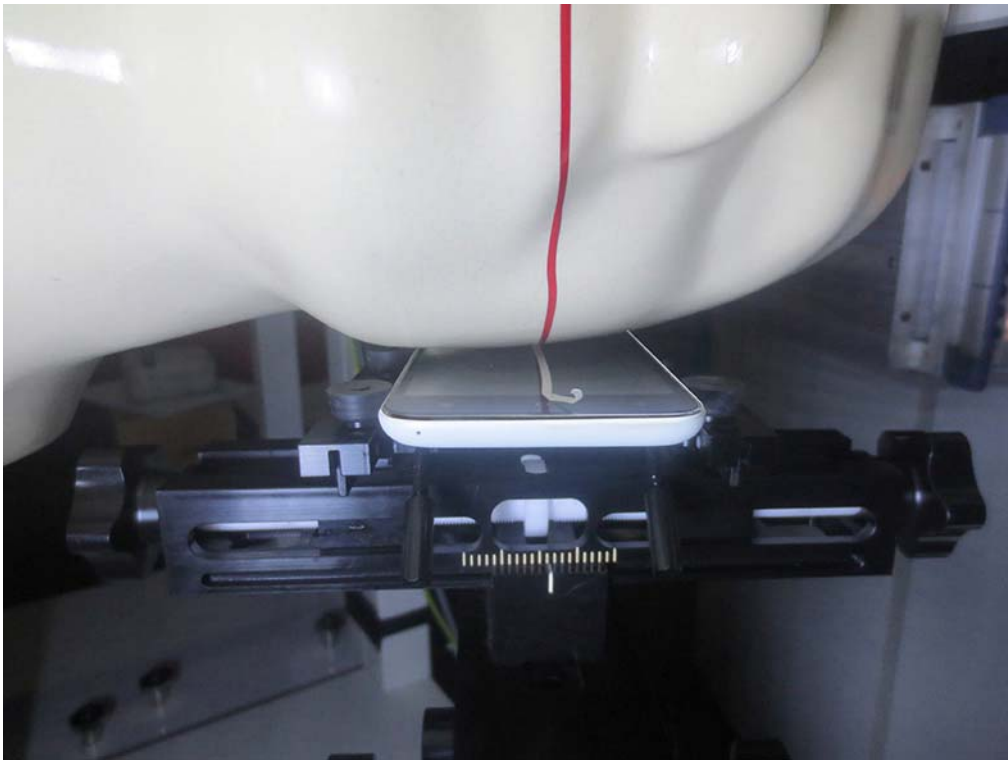

**SAR TEST PHOTO(Model Name: Sync 5c)**

Liquid depth in the flat Phantom (835 MHz, 15.3cm depth)

Liquid depth in the head Phantom (835 MHz, 15.0cm depth)

Liquid depth in the flat Phantom (1900 MHz, 15.2cm depth)

Liquid depth in the head Phantom (1900 MHz, 15.1cm depth)

**Right Head Tilt Setup Photo**

**Right Head Cheek Setup Photo**

**Left Head Tilt Setup Photo**

**Left Head Cheek Setup Photo**

**10mm Body-worn Accessory & Hotspot Mode Rear Side Setup Photo**

**10mm Body-worn Accessory & Hotspot Mode Front Side Setup Photo**

**10mm Hotspot mode Bottom Edge Setup Photo**

**10mm Hotspot mode Left Edge Setup Photo**

**10mm Hotspot mode Right Edge Setup Photo**