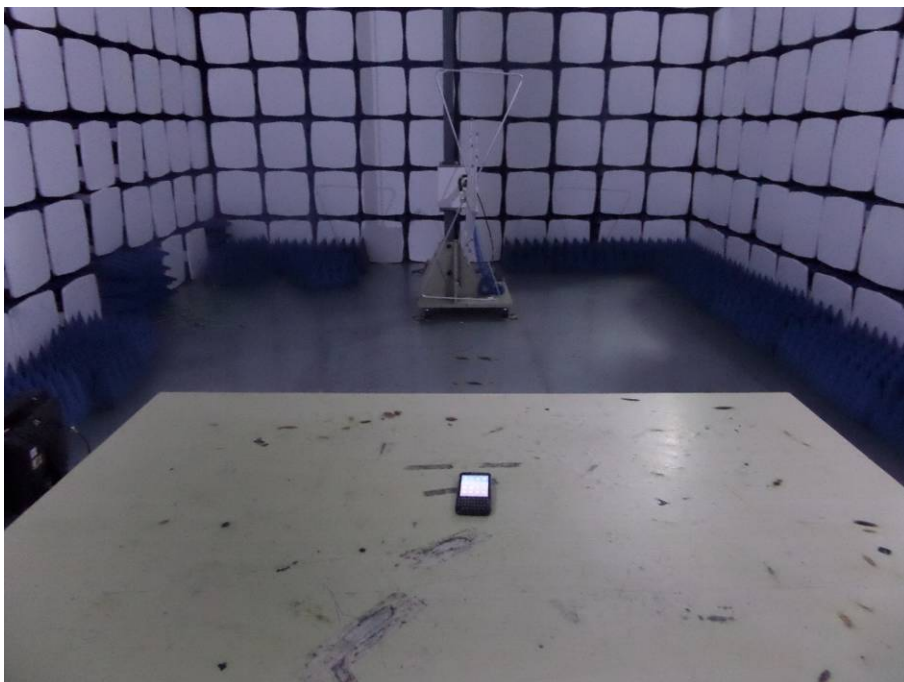

EXHIBIT 4 - TEST SETUP PHOTOGRAPHS

Spurious Radiation Test Setup (9kHz to 30MHz)

Spurious Radiation Test Setup (30MHz to 1G)

Spurious Radiation Test Setup (Above1G)

Extreme Condition Test Setup

Mobile Communication Test Setup