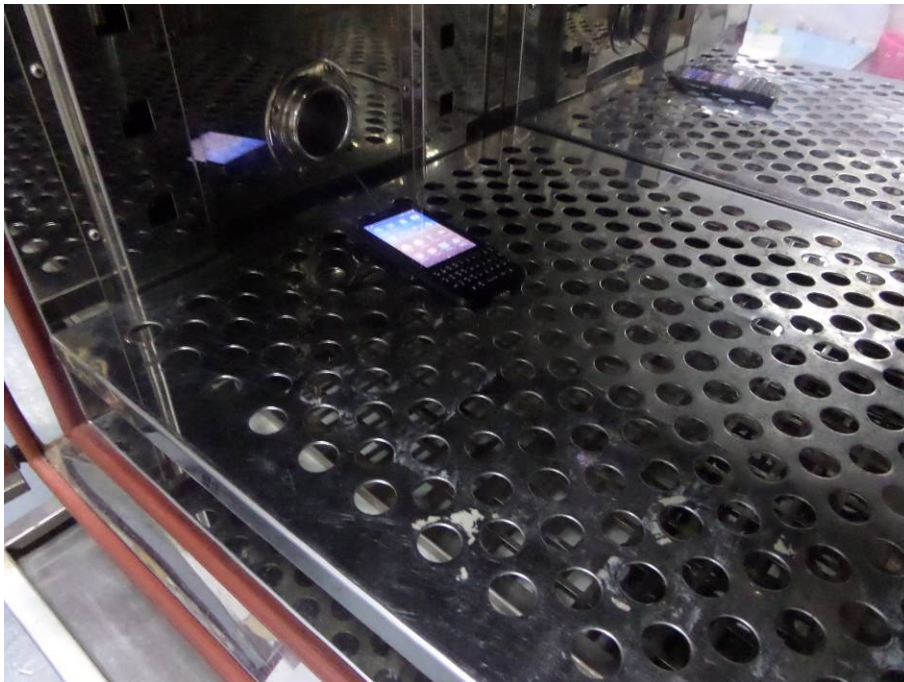

EXHIBIT 4 - TEST SETUP PHOTOGRAPHS

Spurious Radiation Test Setup (9kHz to 30MHz)

Spurious Radiation Test Setup (30MHz to 1G)

Spurious Radiation Test Setup (Above1G)

Extreme Condition Test Setup

Mobile Communication Test Setup