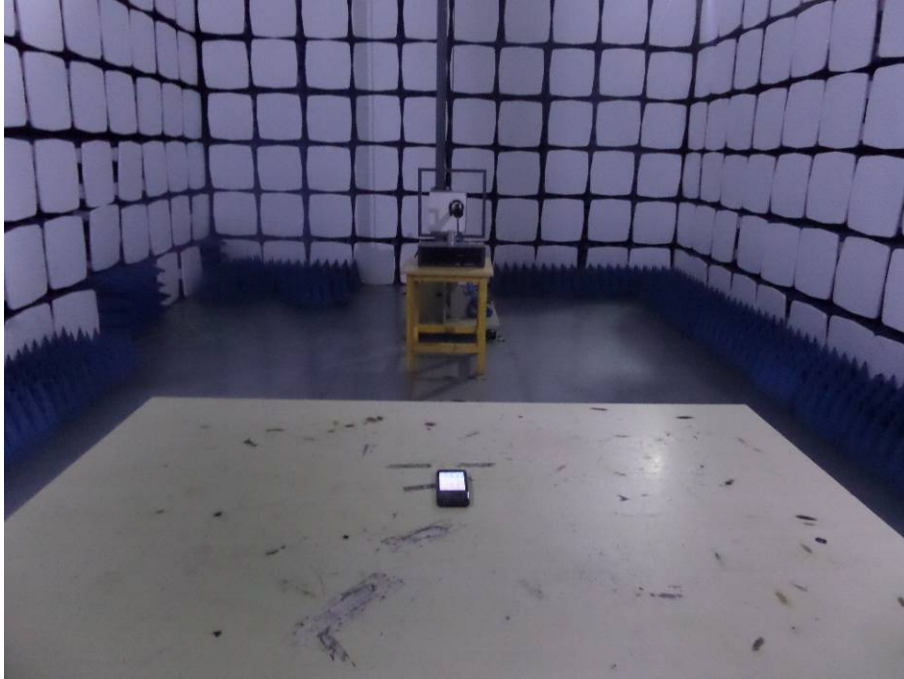

EXHIBIT 4 - TEST SETUP PHOTOGRAPHS

Spurious Radiation Test Setup (9kHz to 30MHz)

Spurious Radiation Test Setup (30MHz to 1G)

Spurious Radiation Test Setup (Above1G)

Extreme Condition Test Setup

Mobile Communication Test Setup