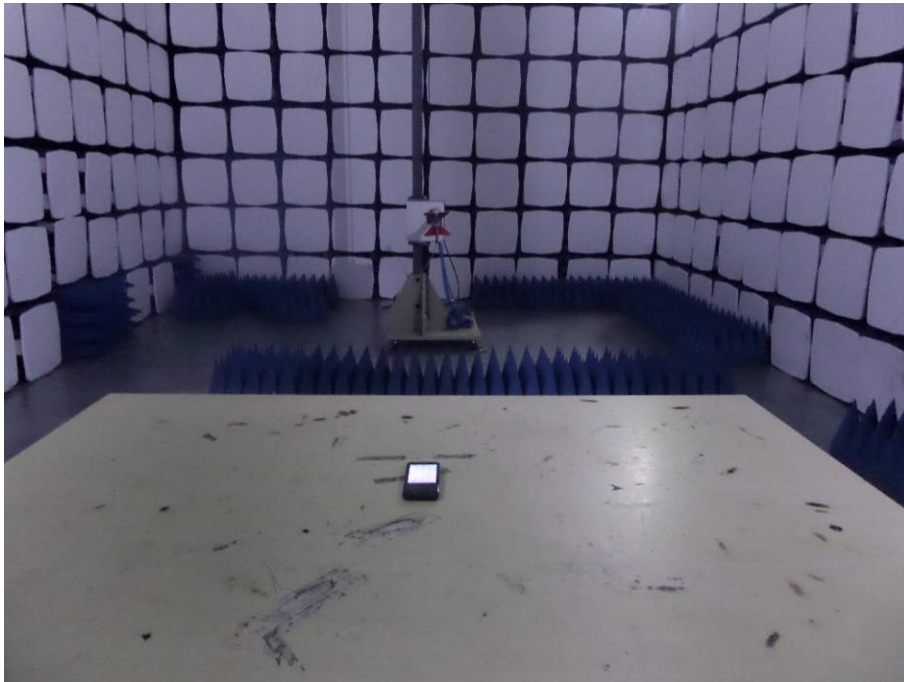

EXHIBIT 4 - TEST SETUP PHOTOGRAPHS

Spurious Radiation Test Setup (9kHz to 30MHz)

Spurious Radiation Test Setup (30MHz to 1G)

Spurious Radiation Test Setup (Above1G)

Extreme Condition Test Setup

Mobile Communication Test Setup