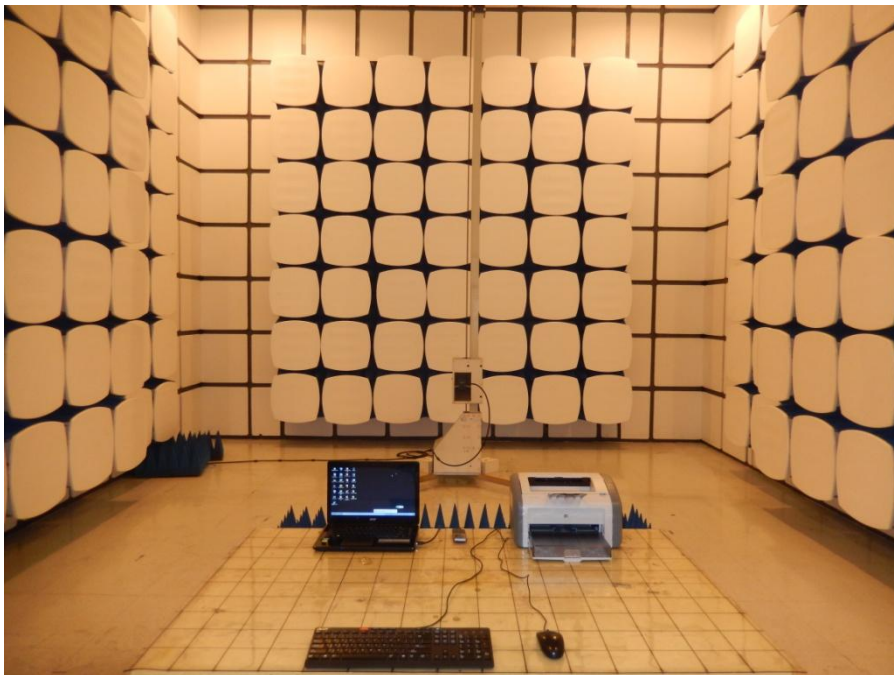

M PHONE_JBP Setup photo

Radiated Measurement Photos

30MHz- 1GHz

Above 1GHz

Conducted Measurement Photos