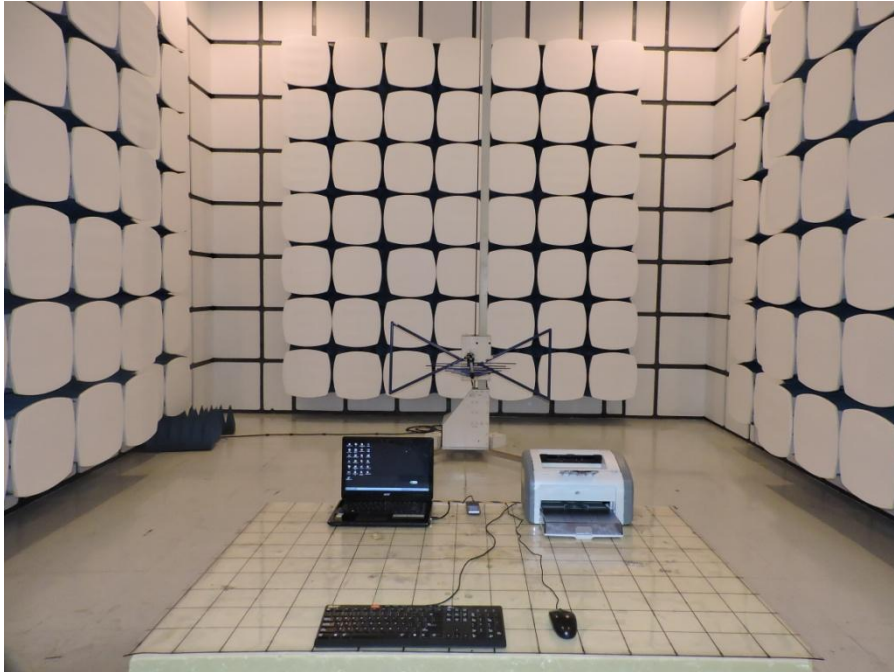

M PHONE_JBP Setup photo

Radiated Measurement Photos

30MHz- 1GHz

Above 1GHz

Conducted Measurement Photos