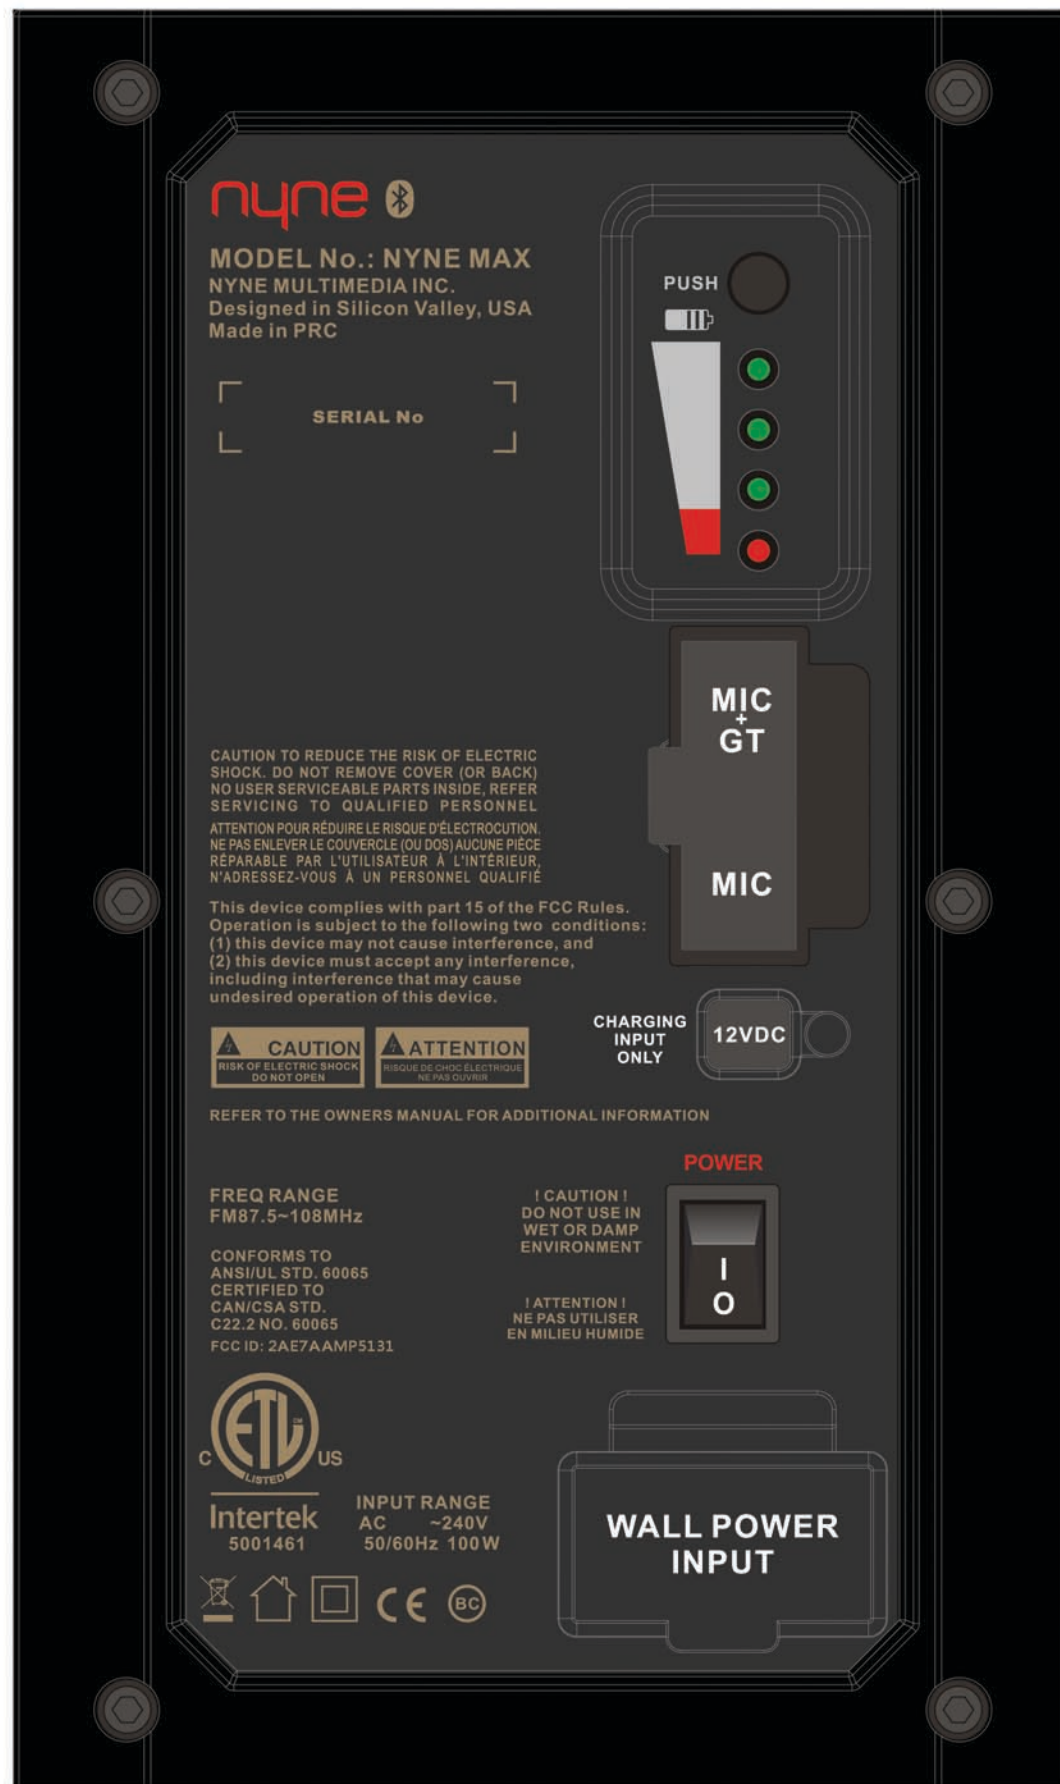

nyne

**MODEL: NYNE MAX
FRONT CONTROL PANEL
GRAPHICS**

REV:1.0

 PMS - RED M

 PMS - WHITE

**MODEL: NYNE MAX
SIDE CONTROL PANEL
GRAPHICS**

REV:1.1

SILK PRINT

- PMS - RED M
- PMS - COOL GRAY 6U

RUBBER COVERS

- PMS - WHITE

TEXT LOGOS

- LASER CUT