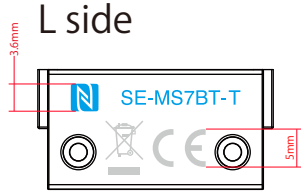

SE-MS7BT-T Silk Print image

Band End Out

Color : PG-4.5

R side

Color : PG-3

Slider Case

Color : PG-4.5

Color : Red
(OPIRED0001NPRABS)

SE-MS7BT-T Silk Print Location

L side

R side

Band End Out

Slider