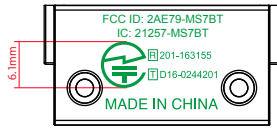

SE-MS7BT-T Silk Print image

Band End Out

Color : PG-4.5

R side

Color : PG-3

Slider Case

Color : PG-4.5

Color : Red
(OPIRED0001NPRABS)

SE-MS7BT-T Silk Print Location

L side

R side

Band End Out

Slider