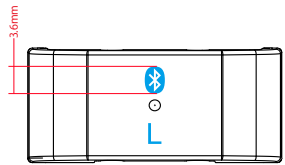

SE-MS7BT-T Silk Print image

Band End Out

Color : PG-4.5

R side

Color : PG-3

Slider Case

Color : PG-4.5

Color : Red
(OPIRED0001NPRABS)

SE-MS7BT-T Silk Print Location

L side

R side

Band End Out

Slider