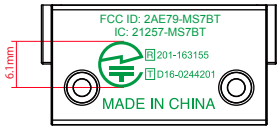

SE-MS7BT-S Silk Print image

Band End Out

Color : PG-4.5

R side

Color : PG-3

Slider Case

Color : PG-4.5

Color : Red
(OPIRED0001NPRABS)

SE-MS7BT-S Silk Print Location

L side

R side

Band End Out

Slider