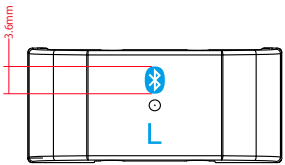

SE-MS7BT-S Silk Print image

Band End Out

Color : PG-4.5

R side

Color : PG-3

Slider Case

Color : PG-4.5

Color : Red
(OPIRED0001NPRABS)

SE-MS7BT-S Silk Print Location

L side

R side

Band End Out

Slider