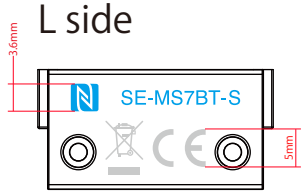

SE-MS7BT-S Silk Print image

Band End Out

Color : PG-4.5

R side

Color : PG-3

Slider Case

Color : PG-4.5

Color : Red
(OPIRED0001NPRABS)

SE-MS7BT-S Silk Print Location

L side

R side

Band End Out

Slider