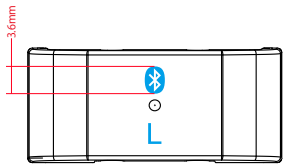

# SE-MS7BT-K Silk Print image

Band End Out

Color : PG-4.5

R side

Color : PG-3

Slider Case

Color : PG-4.5

Color : Red  
(OPIRED0001NPRABS)

# SE-MS7BT-K Silk Print Location

L side

R side

Band End Out

Slider Case