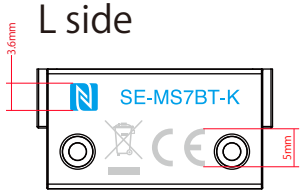

# SE-MS7BT-K Silk Print image

Band End Out

Color : PG-4.5

R side

Color : PG-3

Slider Case

Color : PG-4.5

Color : Red  
(OPIRED0001NPRABS)

# SE-MS7BT-K Silk Print Location

L side

R side

Band End Out

Slider Case