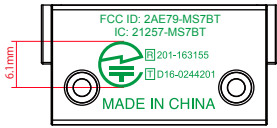

# SE-MS7BT-K Silk Print image

Band End Out

Color : PG-4.5

R side

Color : PG-3

Slider Case

Color : PG-4.5

Color : Red  
(OPIRED0001NPRABS)

# SE-MS7BT-K Silk Print Location

L side

R side

Band End Out

Slider Case