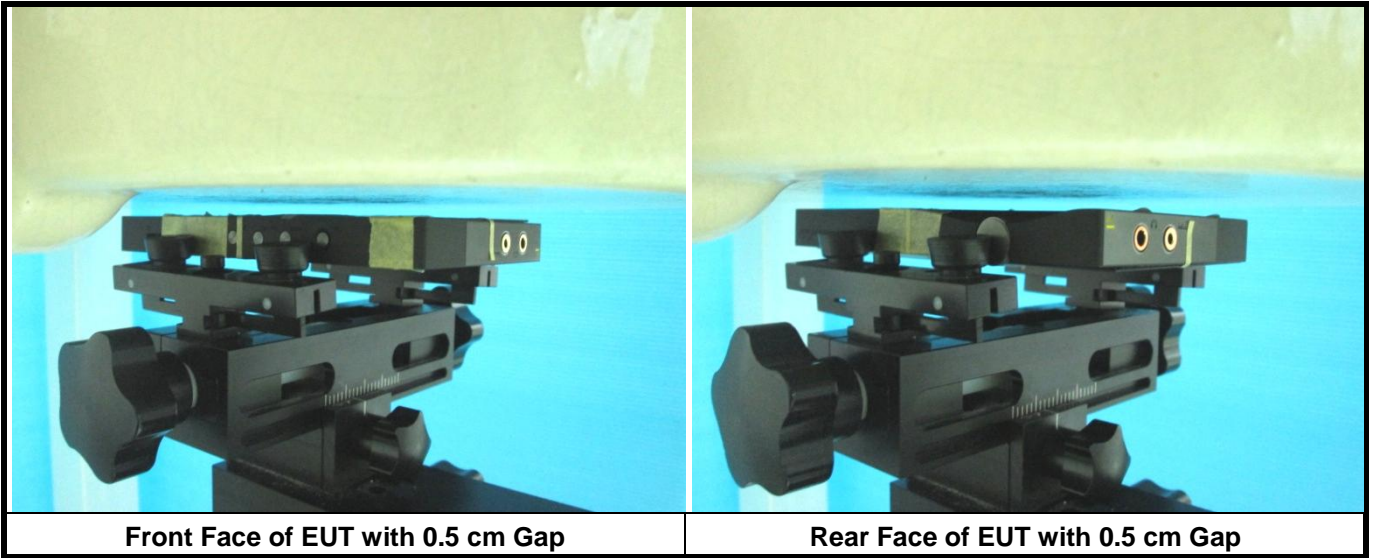

Appendix D. Photographs of EUT and Setup

FCC SAR Test Report

<Photographs of EUT>

EUT 1

EUT 2

<Antenna Location for EUT 1>

The separation distance for antenna to edge:

Antenna	To Top Side (mm)	To Bottom Side (mm)	To Left Side (mm)	To Right Side (mm)
WLAN / BT	118	5	20	16

<Antenna Location for EUT 2>

The separation distance for antenna to edge:

Antenna	To Top Side (mm)	To Bottom Side (mm)	To Left Side (mm)	To Right Side (mm)
WLAN / BT	116	3	30	16

FCC SAR Test Report

<Photographs of SAR Setup – EUT 1>