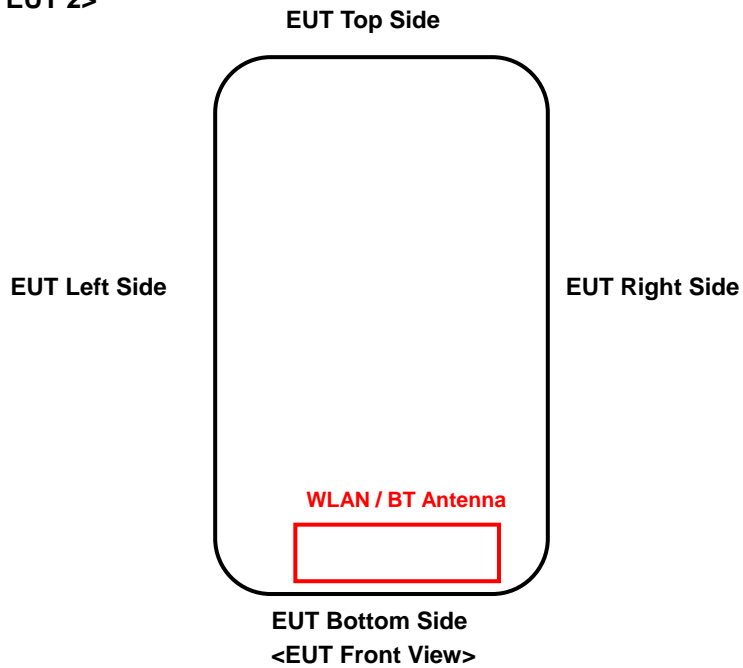

Appendix D. Photographs of EUT and Setup

FCC SAR Test Report

<Photographs of EUT>

EUT 1

EUT 2

<Antenna Location for EUT 1>

The separation distance for antenna to edge:

Antenna	To Top Side (mm)	To Bottom Side (mm)	To Left Side (mm)	To Right Side (mm)
WLAN / BT	118	5	20	16

<Antenna Location for EUT 2>

The separation distance for antenna to edge:

Antenna	To Top Side (mm)	To Bottom Side (mm)	To Left Side (mm)	To Right Side (mm)
WLAN / BT	116	3	30	16

FCC SAR Test Report

<Photographs of SAR Setup – EUT 1>