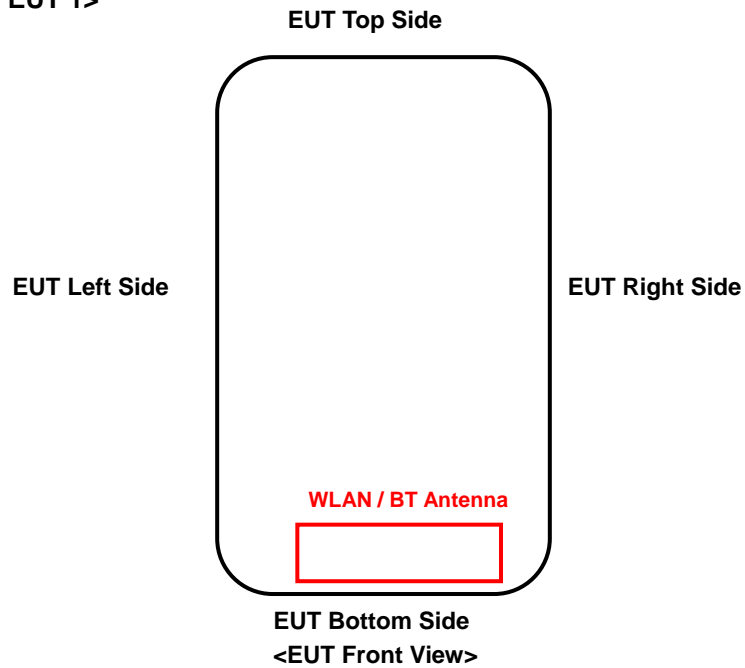

Appendix D. Photographs of EUT and Setup

FCC SAR Test Report

<Photographs of EUT>

EUT 1

EUT 2

<Antenna Location for EUT 1>

The separation distance for antenna to edge:

Antenna	To Top Side (mm)	To Bottom Side (mm)	To Left Side (mm)	To Right Side (mm)
WLAN / BT	118	5	20	16

<Antenna Location for EUT 2>

The separation distance for antenna to edge:

Antenna	To Top Side (mm)	To Bottom Side (mm)	To Left Side (mm)	To Right Side (mm)
WLAN / BT	116	3	30	16

FCC SAR Test Report

<Photographs of SAR Setup – EUT 1>