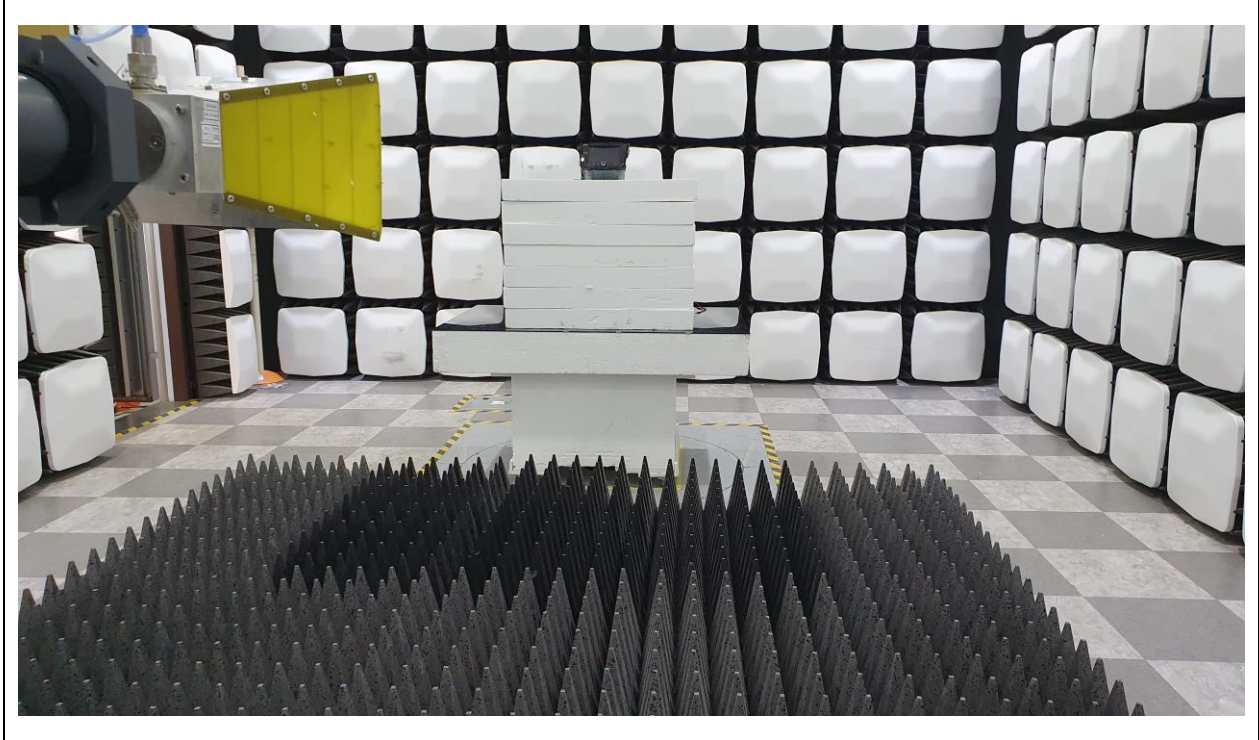

Test Setup Photos

Test Setup Photos

Radiated Emission_ 9 kHz ~ 30 MHz

Test distance : 3 m, height of table : 0.8 m

Radiated Emission_ 30 MHz ~ 1 GHz

Test distance : 3 m, height of table : 0.8 m

Test Setup Photos

Radiated Emission_1 GHz ~ 18 GHz

Test distance : 3 m, height of table : 1.5 m

Radiated Emission_18 GHz ~ 26 GHz

Test distance : 1 m, height of table : 1.5 m