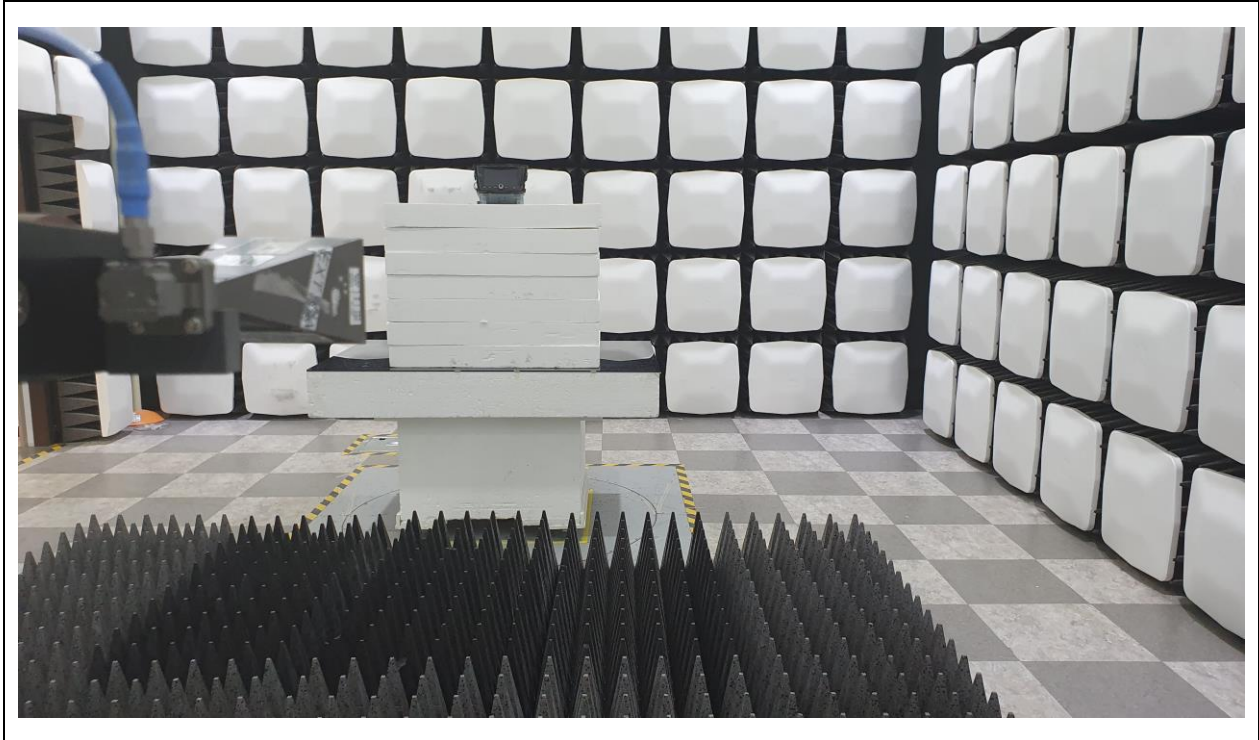

Test Setup Photos

Test Setup Photos

Radiated Emission_ 9 kHz ~ 30 MHz

Test distance : 3 m, height of table : 0.8 m

Radiated Emission_ 30 MHz ~ 1 GHz

Test distance : 3 m, height of table : 0.8 m

Test Setup Photos

Radiated Emission_1 GHz ~ 18 GHz

Test distance : 3 m, height of table : 1.5 m

Radiated Emission_18 GHz ~ 26 GHz

Test distance : 1 m, height of table : 1.5 m