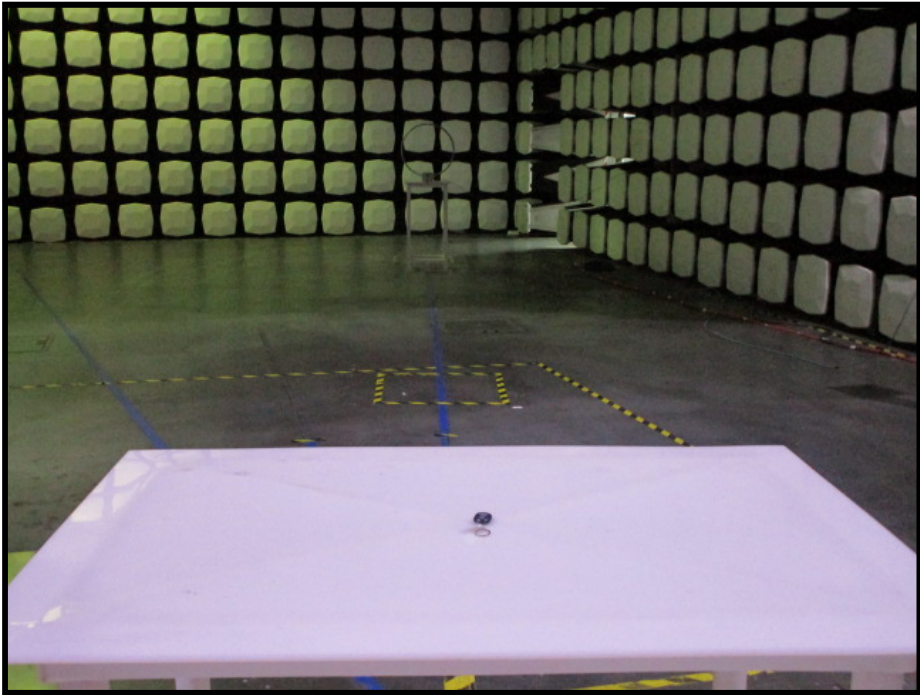

Test setup photos

Radiated Spurious Emission Test Setup

9KHz to 30MHz:

30 MHz to 1 GHz:

Above 1 GHz: (full anechoic chamber)