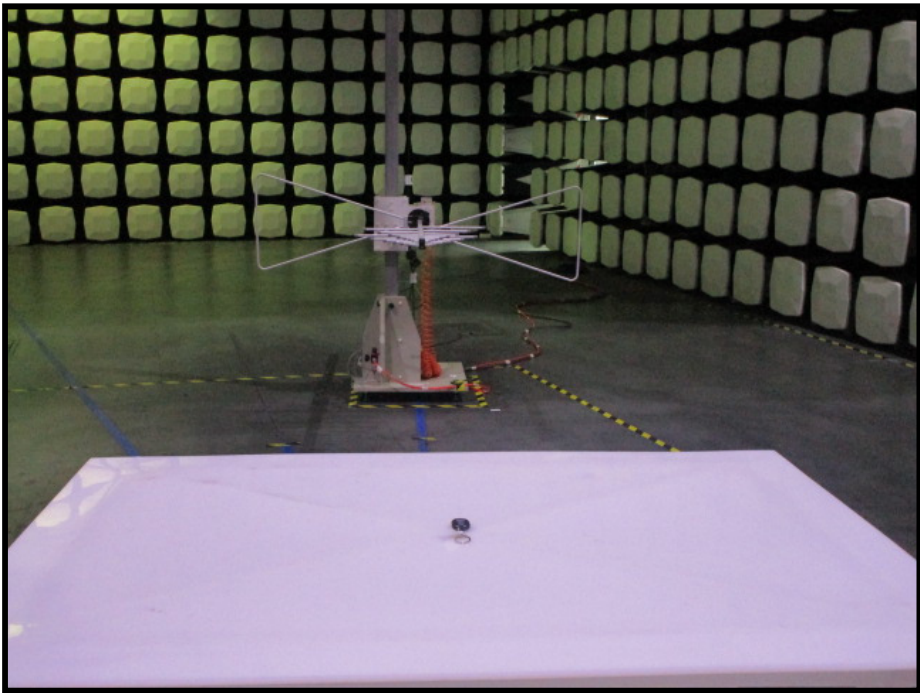

Test setup photos

Radiated Spurious Emission Test Setup

9KHz to 30MHz:

30 MHz to 1 GHz:

Above 1 GHz: (full anechoic chamber)