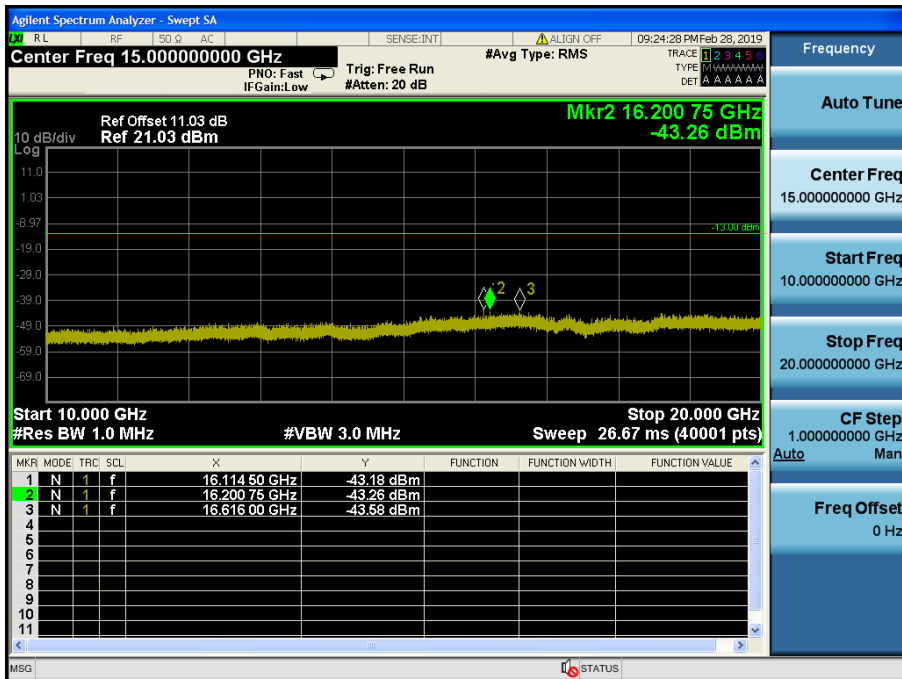

LTE Band 2 / 10MHz / 16QAM - RB Size/Offset (25/25) – High Channel

LTE Band 2 / 10MHz / 16QAM - RB Size/Offset (25/25) – High Channel

LTE Band 2 / 5MHz / QPSK - RB Size/Offset (1/24) – Low Channel

LTE Band 2 / 5MHz / QPSK - RB Size/Offset (1/24) – Low Channel

LTE Band 2 / 5MHz / QPSK - RB Size/Offset (12/6) – Mid Channel

LTE Band 2 / 5MHz / QPSK - RB Size/Offset (12/6) – Mid Channel

LTE Band 2 / 5MHz / QPSK - RB Size/Offset (25/0) – High Channel

LTE Band 2 / 5MHz / QPSK - RB Size/Offset (25/0) – High Channel

LTE Band 2 / 3MHz / 16QAM - RB Size/Offset (1/0) – Low Channel

LTE Band 2 / 3MHz / 16QAM - RB Size/Offset (1/0) – Low Channel

LTE Band 2 / 3MHz / QPSK - RB Size/Offset (15/0) – Mid Channel

LTE Band 2 / 3MHz / 16QAM - RB Size/Offset (15/0) – Mid Channel