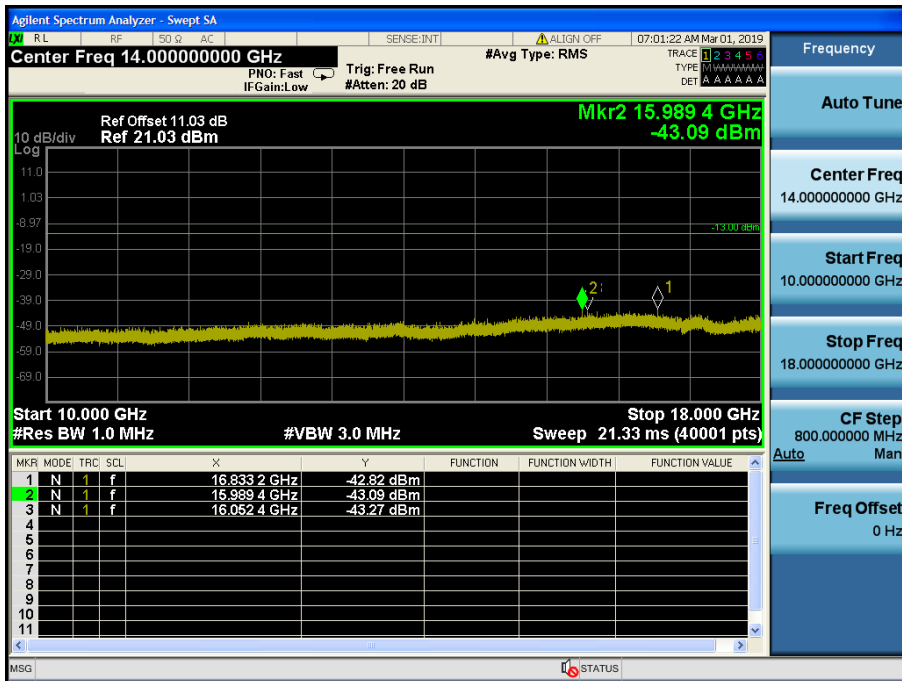

LTE Band 4 / 20MHz / QPSK - RB Size/Offset (1/50) –Low Channel

LTE Band 4 / 20MHz / 16QAM - RB Size/Offset (1/50)–Mid Channel

LTE Band 4 / 20MHz / 16QAM - RB Size/Offset (1/50)–Mid Channel

LTE Band 4 / 20MHz / QPSK - RB Size/Offset (1/0) – High Channel

LTE Band 4 / 20MHz / QPSK - RB Size/Offset (1/0) – High Channel

LTE Band 4 / 15MHz / QPSK - RB Size/Offset (75/0)–Low Channel

LTE Band 4 / 15MHz / QPSK - RB Size/Offset (75/0)–Low Channel

LTE Band 4 / 15MHz / 16QAM - RB Size/Offset (36/39) – Mid Channel