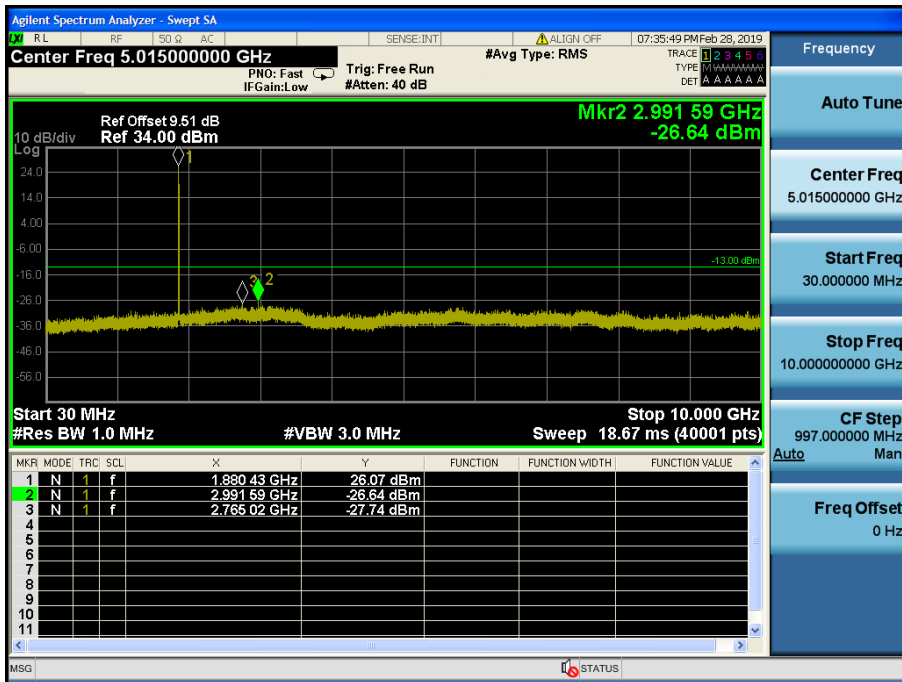

LTE Band 2 / 20MHz / QPSK - RB Size/Offset (50/25) –Low Channel

LTE Band 2 / 20MHz / QPSK - RB Size/Offset (50/25) –Low Channel

LTE Band 2 / 20MHz / QPSK - RB Size/Offset (50/50)–Mid Channel

LTE Band 2 / 20MHz / QPSK - RB Size/Offset (50/50)–Mid Channel

LTE Band 2 / 20MHz / 16QAM - RB Size/Offset (50/25) – High Channel

LTE Band 2 / 20MHz / 16QAM - RB Size/Offset (50/25) – High Channel

LTE Band 2 / 15MHz / 16QAM - RB Size/Offset (36/18)–Low Channel

LTE Band 2 / 15MHz / 16QAM - RB Size/Offset (36/18)–Low Channel