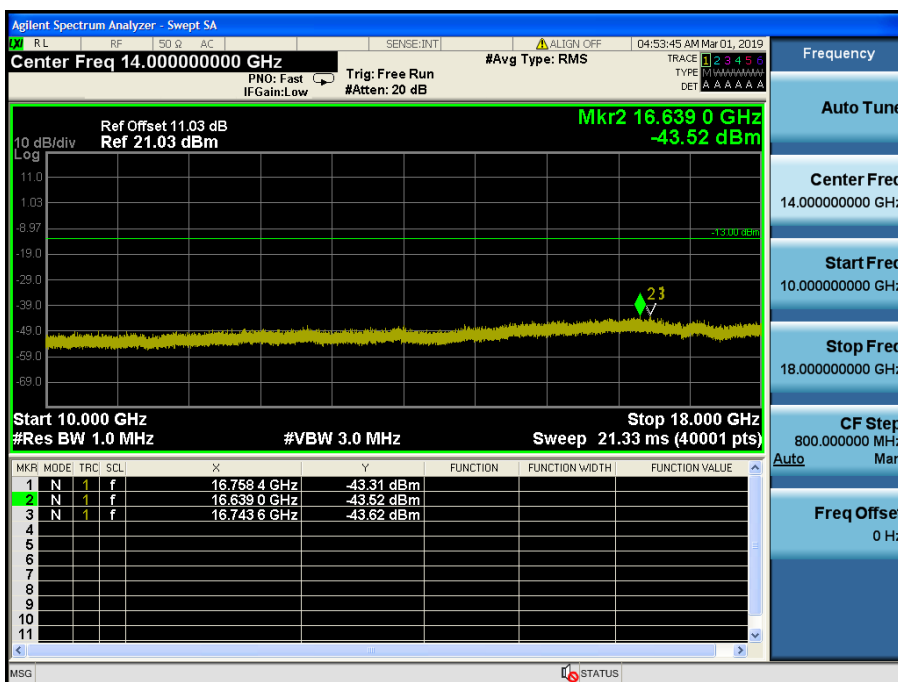

LTE Band 4 / 10MHz / QPSK - RB Size/Offset (25/25) – Low Channel

LTE Band 4 / 10MHz / 16QAM - RB Size/Offset (25/12) – Mid Channel

LTE Band 4 / 10MHz / 16QAM - RB Size/Offset (25/12) – Mid Channel

LTE Band 4 / 10MHz / QPSK - RB Size/Offset (50/0) – High Channel

LTE Band 4 / 10MHz / QPSK - RB Size/Offset (50/0) – High Channel

LTE Band 4 / 5MHz / QPSK - RB Size/Offset (25/0) – Low Channel

LTE Band 4 / 5MHz / QPSK - RB Size/Offset (25/0) – Low Channel

LTE Band 4 / 5MHz / QPSK - RB Size/Offset (12/13) – Mid Channel