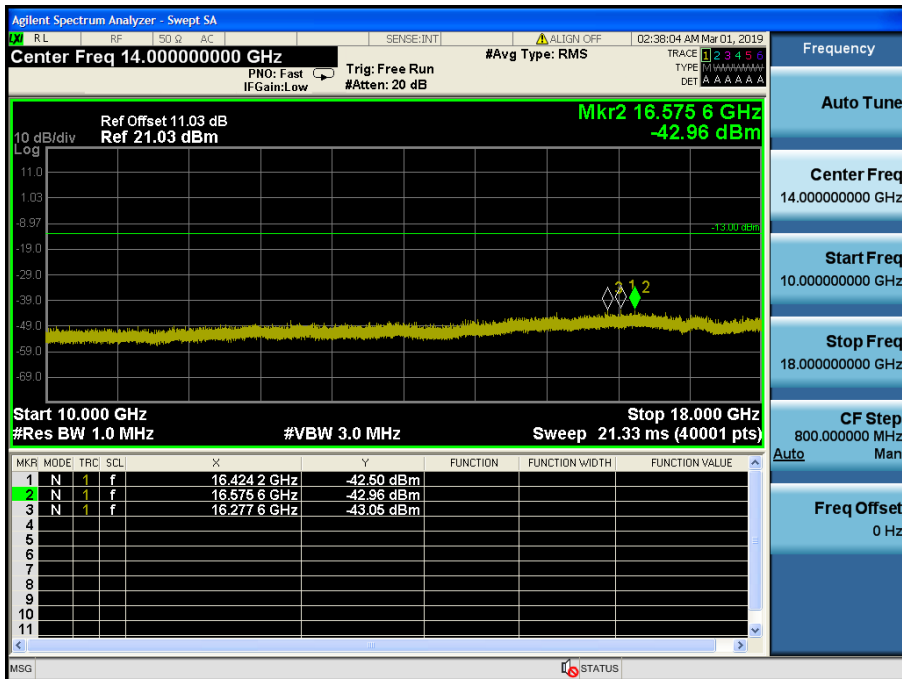

LTE Band 4 / 10MHz / QPSK - RB Size/Offset (25/25) – Low Channel

LTE Band 4 / 10MHz / 16QAM - RB Size/Offset (25/12) – Mid Channel

LTE Band 4 / 10MHz / 16QAM - RB Size/Offset (25/12) – Mid Channel

LTE Band 4 / 10MHz / QPSK - RB Size/Offset (50/0) – High Channel

LTE Band 4 / 10MHz / QPSK - RB Size/Offset (50/0) – High Channel

LTE Band 4 / 5MHz / QPSK - RB Size/Offset (25/0) – Low Channel

LTE Band 4 / 5MHz / QPSK - RB Size/Offset (25/0) – Low Channel

LTE Band 4 / 5MHz / QPSK - RB Size/Offset (12/13) – Mid Channel