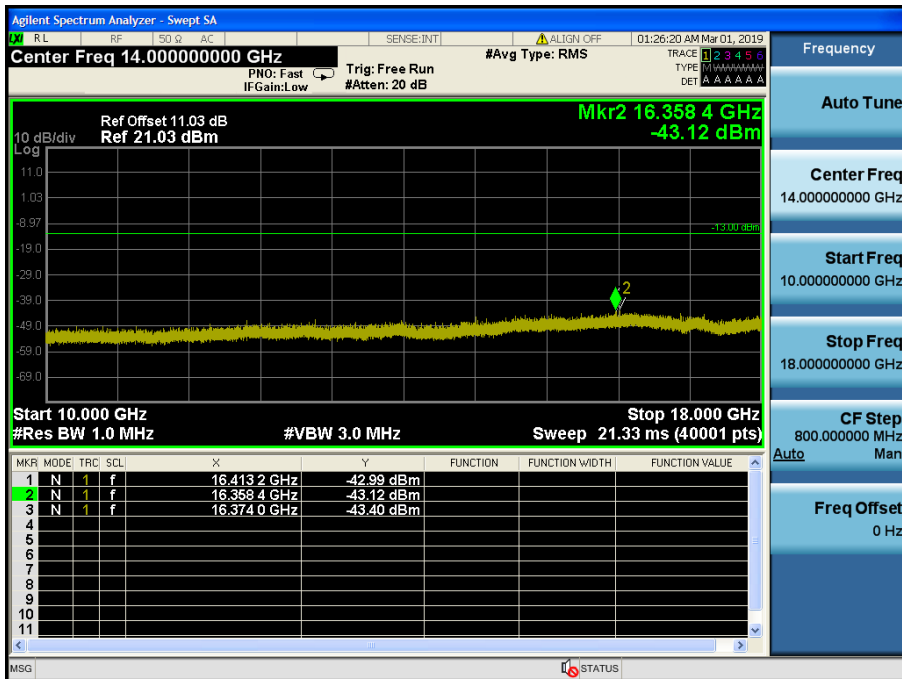

LTE Band 4 / 3MHz / QPSK - RB Size/Offset (8/0) – High Channel

LTE Band 4 / 1.4MHz / QPSK - RB Size/Offset (6/0) – Low Channel

LTE Band 4 / 1.4MHz / QPSK - RB Size/Offset (6/0) – Low Channel

LTE Band 4 / 1.4MHz / 16QAM - RB Size/Offset (3/0) – Mid Channel

LTE Band 4 / 1.4MHz / 16QAM - RB Size/Offset (3/0) – Mid Channel

LTE Band 4 / 1.4MHz / QPSK - RB Size/Offset (1/5) – High Channel

LTE Band 4 / 1.4MHz / QPSK - RB Size/Offset (1/5) – High Channel

8.4.3 LTE Band 2