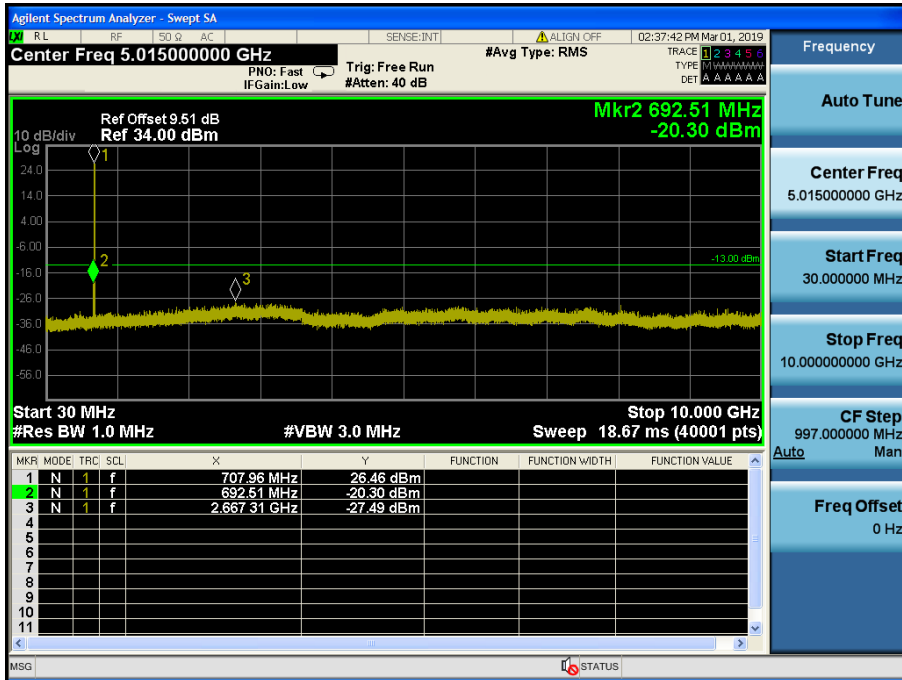

LTE Band 12 / 3MHz / QPSK - RB Size/Offset (1/0) – Low Channel

LTE Band 12 / 3MHz / QPSK - RB Size/Offset (1/0) – Mid Channel

LTE Band 12 / 3MHz / 16QAM - RB Size/Offset (1/7) – High Channel

LTE Band 12 / 1.4MHz / 16QAM - RB Size/Offset (1/5) – Low Channel

LTE Band 12 / 1.4MHz / QPSK - RB Size/Offset (1/5) – Mid Channel

LTE Band 12 / 1.4MHz / 16QAM - RB Size/Offset (3/2) – High Channel

8.4.2 LTE Band 4

LTE Band 4 / 20MHz / QPSK - RB Size/Offset (1/50) –Low Channel