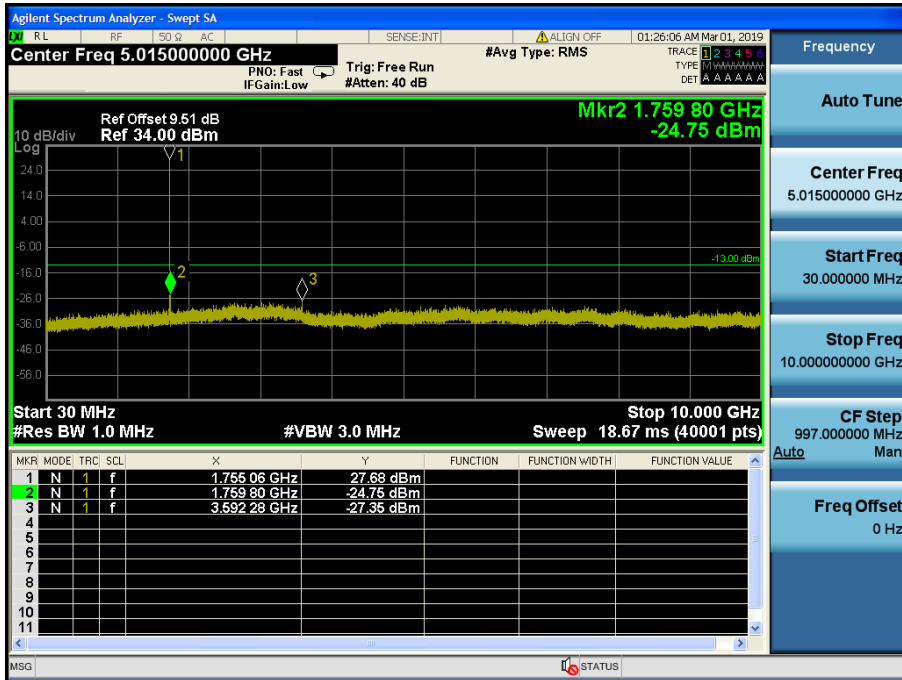

LTE Band 4 / 3MHz / QPSK - RB Size/Offset (8/0) – High Channel

LTE Band 4 / 1.4MHz / QPSK - RB Size/Offset (6/0) – Low Channel

LTE Band 4 / 1.4MHz / QPSK - RB Size/Offset (6/0) – Low Channel

LTE Band 4 / 1.4MHz / 16QAM - RB Size/Offset (3/0) – Mid Channel

LTE Band 4 / 1.4MHz / 16QAM - RB Size/Offset (3/0) – Mid Channel

LTE Band 4 / 1.4MHz / QPSK - RB Size/Offset (1/5) – High Channel

LTE Band 4 / 1.4MHz / QPSK - RB Size/Offset (1/5) – High Channel

8.4.3 LTE Band 2