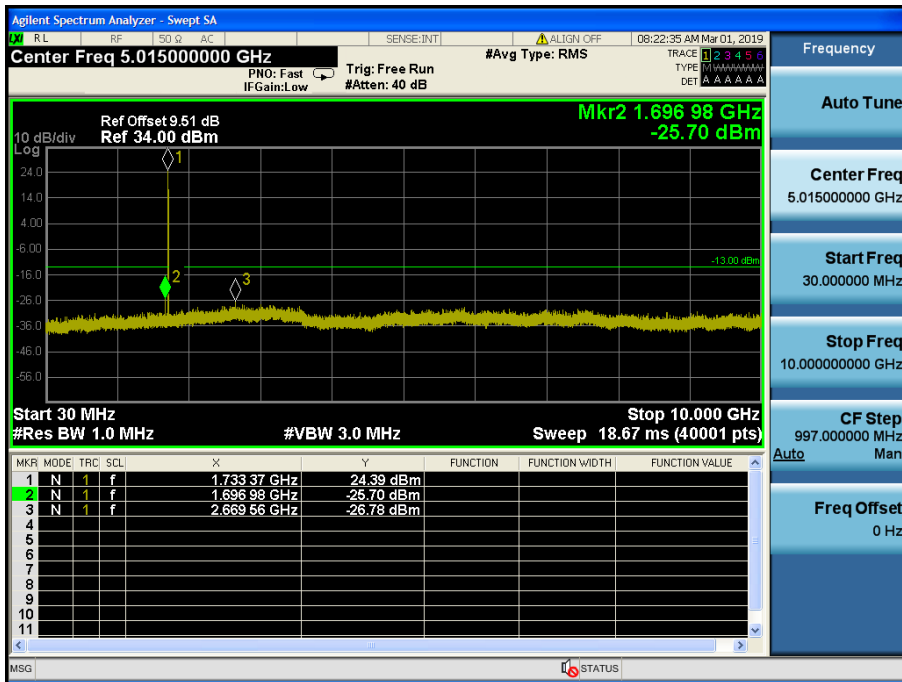

LTE Band 4 / 5MHz / QPSK - RB Size/Offset (12/13) – Mid Channel

LTE Band 4 / 5MHz / 16QAM - RB Size/Offset (1/12) – High Channel

LTE Band 4 / 5MHz / 16QAM - RB Size/Offset (1/12) – High Channel

LTE Band 4 / 3MHz / QPSK - RB Size/Offset (1/7) – Low Channel

LTE Band 4 / 3MHz / QPSK - RB Size/Offset (1/7) – Low Channel

LTE Band 4 / 3MHz / 16QAM - RB Size/Offset (8/4) – Mid Channel

LTE Band 4 / 3MHz / 16QAM - RB Size/Offset (8/4) – Mid Channel

LTE Band 4 / 3MHz / QPSK - RB Size/Offset (8/0) – High Channel