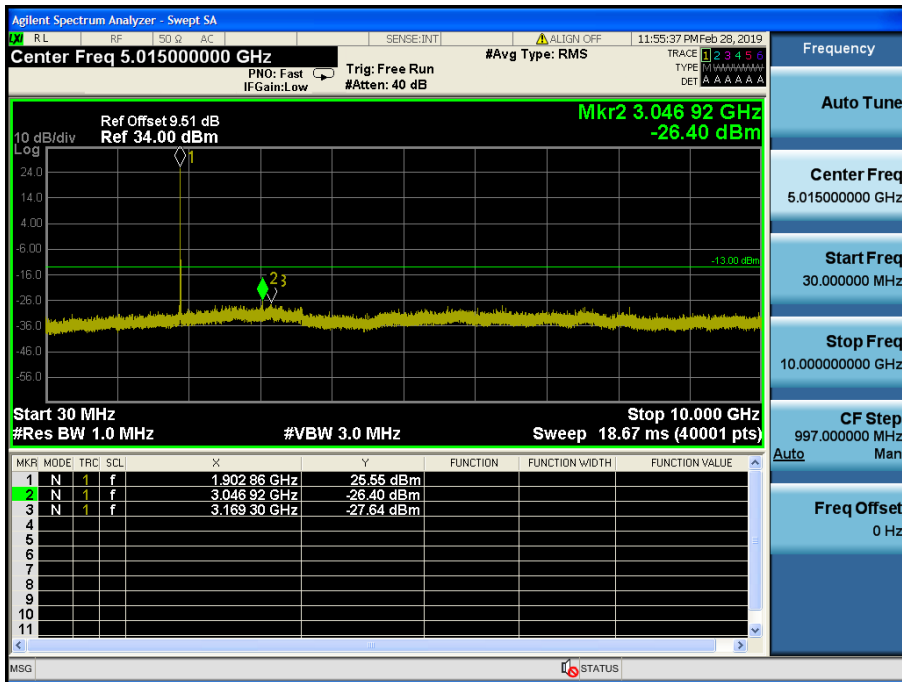

LTE Band 2 / 15MHz / 16QAM - RB Size/Offset (1/36) – High Channel