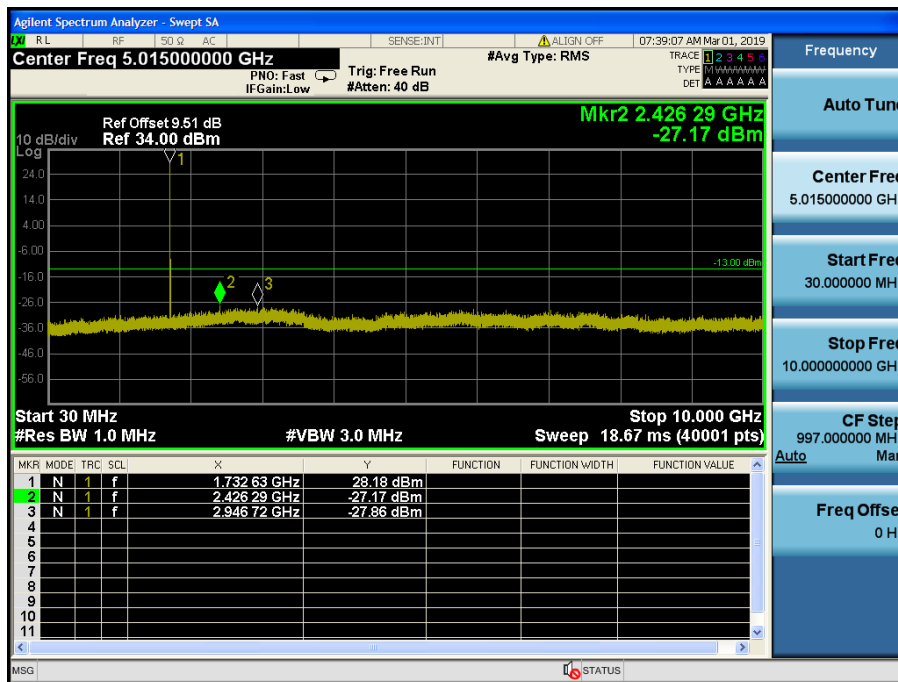

LTE Band 4 / 5MHz / QPSK - RB Size/Offset (12/13) – Mid Channel

LTE Band 4 / 5MHz / 16QAM - RB Size/Offset (1/12) – High Channel

LTE Band 4 / 5MHz / 16QAM - RB Size/Offset (1/12) – High Channel

LTE Band 4 / 3MHz / QPSK - RB Size/Offset (1/7) – Low Channel

LTE Band 4 / 3MHz / QPSK - RB Size/Offset (1/7) – Low Channel

LTE Band 4 / 3MHz / 16QAM - RB Size/Offset (8/4) – Mid Channel

LTE Band 4 / 3MHz / 16QAM - RB Size/Offset (8/4) – Mid Channel

LTE Band 4 / 3MHz / QPSK - RB Size/Offset (8/0) – High Channel

LTE Band 4 / 3MHz / QPSK - RB Size/Offset (8/0) – High Channel

LTE Band 4 / 1.4MHz / QPSK - RB Size/Offset (6/0) – Low Channel

LTE Band 4 / 1.4MHz / QPSK - RB Size/Offset (6/0) – Low Channel

LTE Band 4 / 1.4MHz / 16QAM - RB Size/Offset (3/0) – Mid Channel