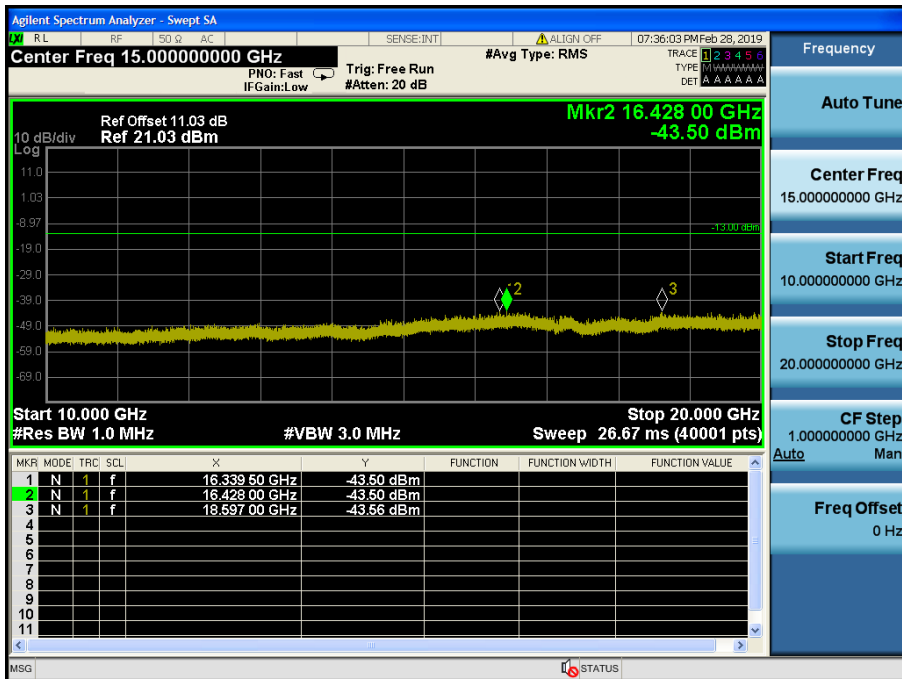

LTE Band 2 / 20MHz / QPSK - RB Size/Offset (50/25) –Low Channel

LTE Band 2 / 20MHz / QPSK - RB Size/Offset (50/25) –Low Channel

LTE Band 2 / 20MHz / QPSK - RB Size/Offset (50/50)–Mid Channel

LTE Band 2 / 20MHz / QPSK - RB Size/Offset (50/50)–Mid Channel

LTE Band 2 / 20MHz / 16QAM - RB Size/Offset (50/25) – High Channel

LTE Band 2 / 20MHz / 16QAM - RB Size/Offset (50/25) – High Channel

LTE Band 2 / 15MHz / 16QAM - RB Size/Offset (36/18)–Low Channel

LTE Band 2 / 15MHz / 16QAM - RB Size/Offset (36/18)–Low Channel

LTE Band 2 / 15MHz / QPSK - RB Size/Offset (1/36) – Mid Channel

LTE Band 2 / 15MHz / QPSK - RB Size/Offset (1/36) – Mid Channel

LTE Band 2 / 15MHz / 16QAM - RB Size/Offset (1/36) – High Channel

LTE Band 2 / 15MHz / 16QAM - RB Size/Offset (1/36) – High Channel