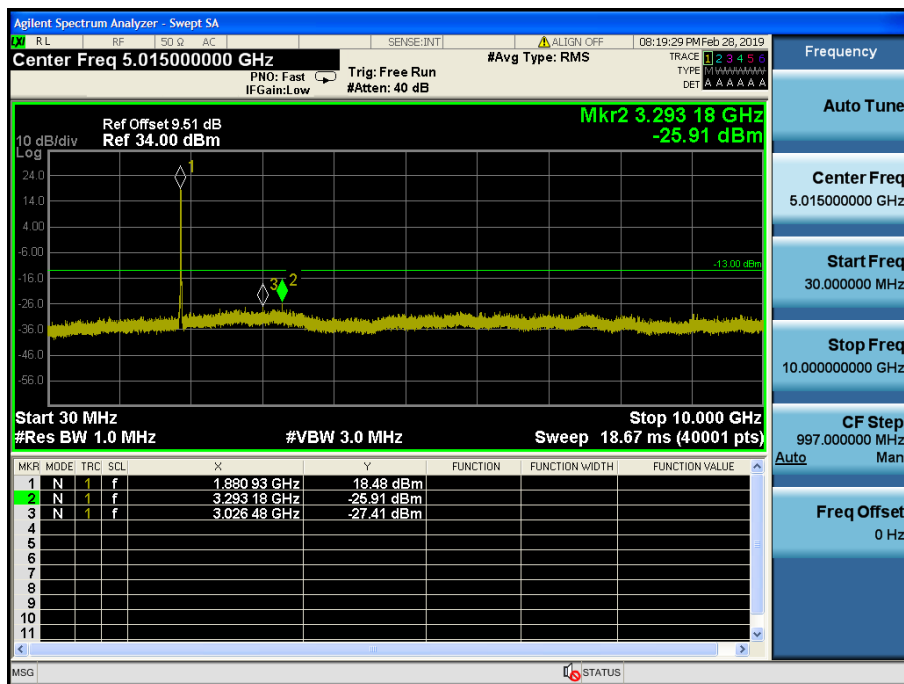

LTE Band 4 / 3MHz / QPSK - RB Size/Offset (8/0) – High Channel

LTE Band 4 / 1.4MHz / QPSK - RB Size/Offset (6/0) – Low Channel

LTE Band 4 / 1.4MHz / QPSK - RB Size/Offset (6/0) – Low Channel

LTE Band 4 / 1.4MHz / 16QAM - RB Size/Offset (3/0) – Mid Channel

LTE Band 4 / 1.4MHz / 16QAM - RB Size/Offset (3/0) – Mid Channel

LTE Band 4 / 1.4MHz / QPSK - RB Size/Offset (1/5) – High Channel

LTE Band 4 / 1.4MHz / QPSK - RB Size/Offset (1/5) – High Channel

8.4.3 LTE Band 2

LTE Band 2 / 20MHz / QPSK - RB Size/Offset (50/25) –Low Channel

LTE Band 2 / 20MHz / QPSK - RB Size/Offset (50/25) –Low Channel

LTE Band 2 / 20MHz / QPSK - RB Size/Offset (50/50)–Mid Channel

LTE Band 2 / 20MHz / QPSK - RB Size/Offset (50/50)–Mid Channel