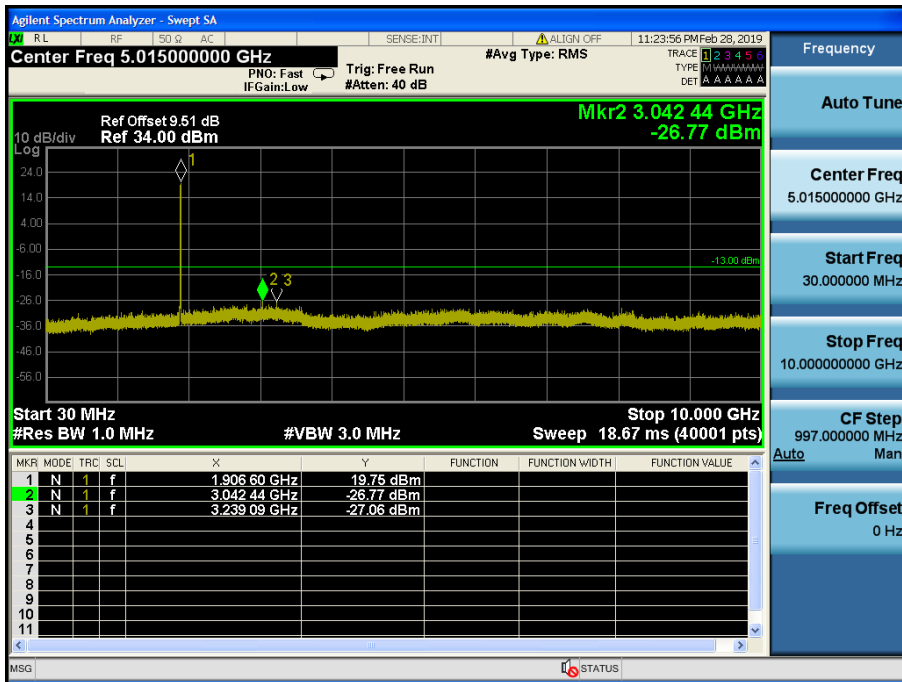

LTE Band 2 / 10MHz / 16QAM - RB Size/Offset (1/25) – Low Channel

LTE Band 2 / 10MHz / 16QAM - RB Size/Offset (1/25) – Low Channel

LTE Band 2 / 10MHz / 16QAM - RB Size/Offset (50/0) – Mid Channel

LTE Band 2 / 10MHz / 16QAM - RB Size/Offset (50/0) – Mid Channel

LTE Band 2 / 10MHz / 16QAM - RB Size/Offset (25/25) – High Channel

LTE Band 2 / 10MHz / 16QAM - RB Size/Offset (25/25) – High Channel

LTE Band 2 / 5MHz / QPSK - RB Size/Offset (1/24) – Low Channel

LTE Band 2 / 5MHz / QPSK - RB Size/Offset (1/24) – Low Channel