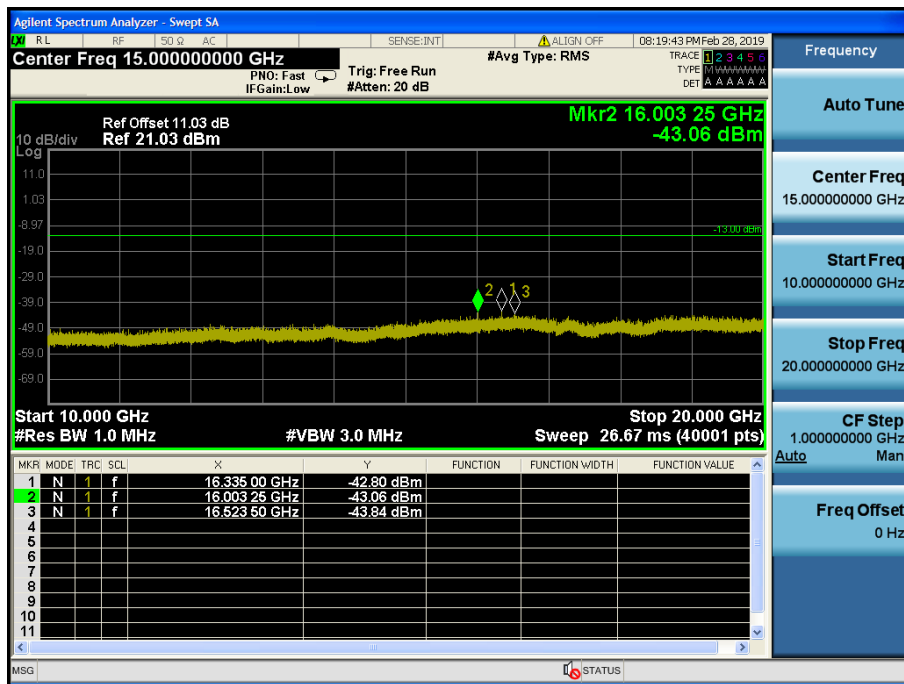

LTE Band 4 / 3MHz / QPSK - RB Size/Offset (8/0) – High Channel

LTE Band 4 / 1.4MHz / QPSK - RB Size/Offset (6/0) – Low Channel

LTE Band 4 / 1.4MHz / QPSK - RB Size/Offset (6/0) – Low Channel

LTE Band 4 / 1.4MHz / 16QAM - RB Size/Offset (3/0) – Mid Channel

LTE Band 4 / 1.4MHz / 16QAM - RB Size/Offset (3/0) – Mid Channel

LTE Band 4 / 1.4MHz / QPSK - RB Size/Offset (1/5) – High Channel

LTE Band 4 / 1.4MHz / QPSK - RB Size/Offset (1/5) – High Channel

8.4.3 LTE Band 2

LTE Band 2 / 20MHz / QPSK - RB Size/Offset (50/25) –Low Channel

LTE Band 2 / 20MHz / QPSK - RB Size/Offset (50/25) –Low Channel

LTE Band 2 / 20MHz / QPSK - RB Size/Offset (50/50)–Mid Channel

LTE Band 2 / 20MHz / QPSK - RB Size/Offset (50/50)–Mid Channel