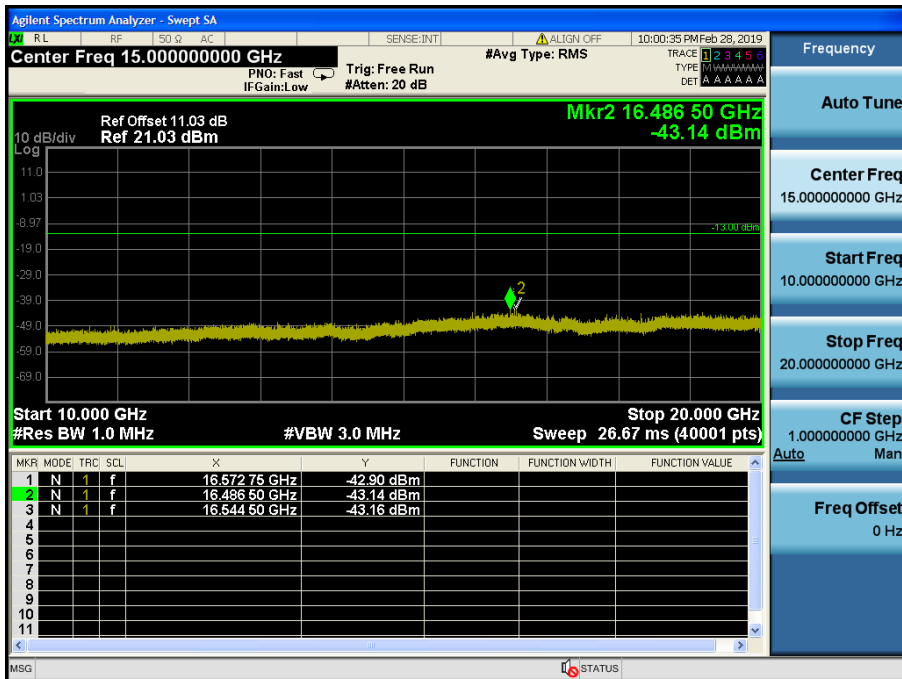

LTE Band 2 / 5MHz / QPSK - RB Size/Offset (12/6) – Mid Channel

LTE Band 2 / 5MHz / QPSK - RB Size/Offset (12/6) – Mid Channel

LTE Band 2 / 5MHz / QPSK - RB Size/Offset (25/0) – High Channel

LTE Band 2 / 5MHz / QPSK - RB Size/Offset (25/0) – High Channel

LTE Band 2 / 3MHz / 16QAM - RB Size/Offset (1/0) – Low Channel

LTE Band 2 / 3MHz / 16QAM - RB Size/Offset (1/0) – Low Channel

LTE Band 2 / 3MHz / QPSK - RB Size/Offset (15/0) – Mid Channel

LTE Band 2 / 3MHz / 16QAM - RB Size/Offset (15/0) – Mid Channel

LTE Band 2 / 3MHz / 16QAM - RB Size/Offset (8/7) – High Channel

LTE Band 2 / 3MHz / 16QAM - RB Size/Offset (8/7) – High Channel

LTE Band 2 / 1.4MHz / QPSK - RB Size/Offset (1/0) – Low Channel

LTE Band 2 / 1.4MHz / QPSK - RB Size/Offset (1/0) – Low Channel