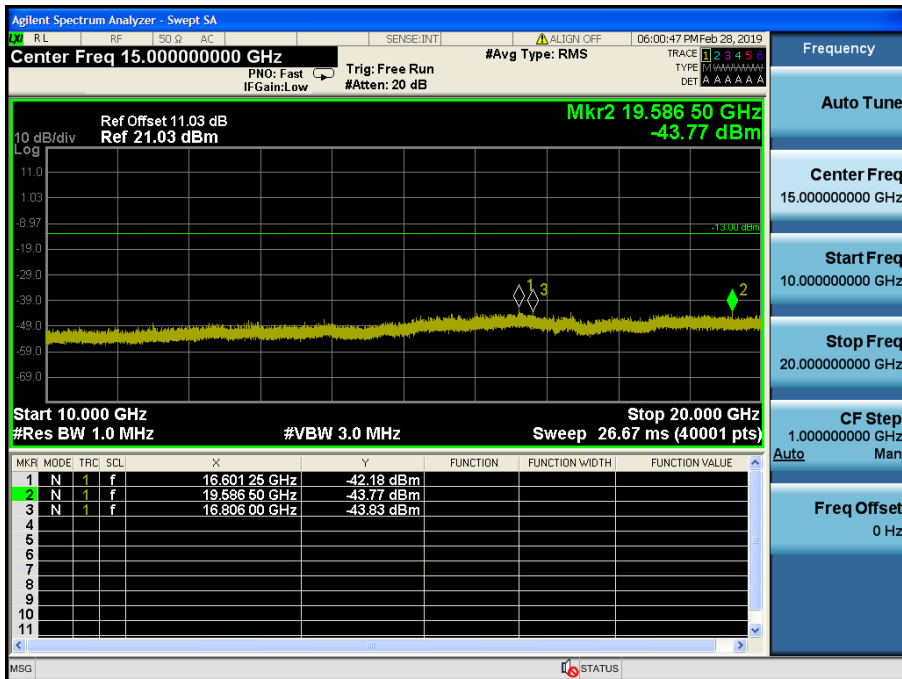

LTE Band 2 / 10MHz / 16QAM - RB Size/Offset (1/25) – Low Channel

LTE Band 2 / 10MHz / 16QAM - RB Size/Offset (1/25) – Low Channel

LTE Band 2 / 10MHz / 16QAM - RB Size/Offset (50/0) – Mid Channel

LTE Band 2 / 10MHz / 16QAM - RB Size/Offset (50/0) – Mid Channel

LTE Band 2 / 10MHz / 16QAM - RB Size/Offset (25/25) – High Channel

LTE Band 2 / 10MHz / 16QAM - RB Size/Offset (25/25) – High Channel

LTE Band 2 / 5MHz / QPSK - RB Size/Offset (1/24) – Low Channel

LTE Band 2 / 5MHz / QPSK - RB Size/Offset (1/24) – Low Channel