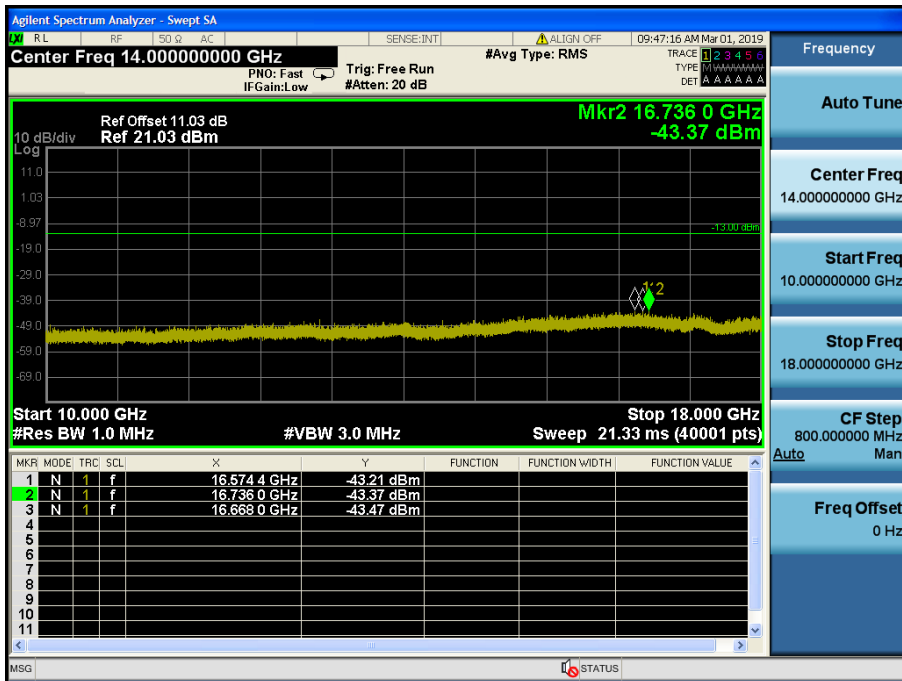

LTE Band 4 / 10MHz / 16QAM - RB Size/Offset (25/12) – Mid Channel