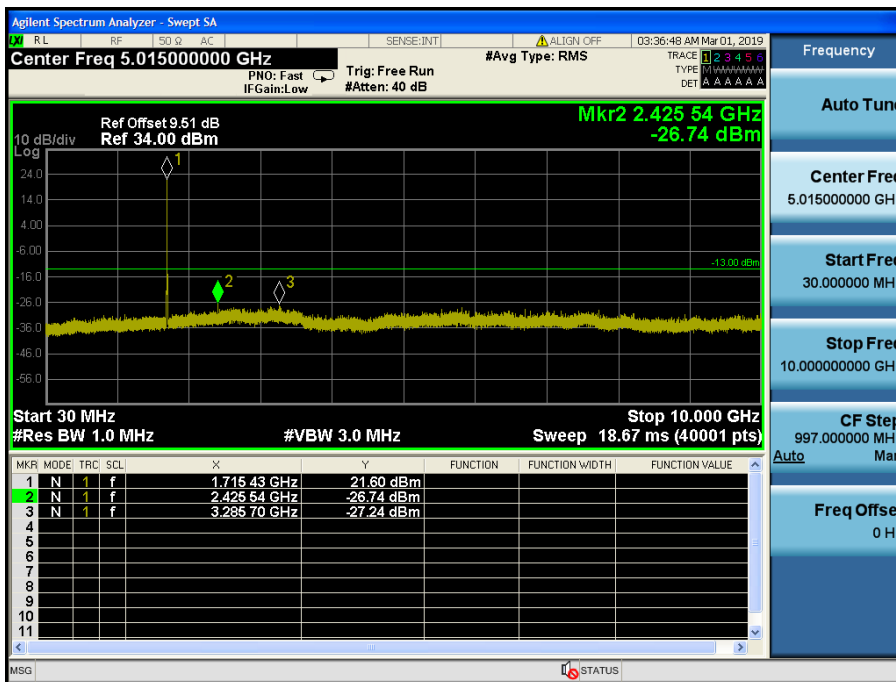

LTE Band 4 / 20MHz / QPSK - RB Size/Offset (1/50) –Low Channel

LTE Band 4 / 20MHz / 16QAM - RB Size/Offset (1/50)–Mid Channel

LTE Band 4 / 20MHz / 16QAM - RB Size/Offset (1/50)–Mid Channel

LTE Band 4 / 20MHz / QPSK - RB Size/Offset (1/0) – High Channel

LTE Band 4 / 20MHz / QPSK - RB Size/Offset (1/0) – High Channel

LTE Band 4 / 15MHz / QPSK - RB Size/Offset (75/0)–Low Channel

LTE Band 4 / 15MHz / QPSK - RB Size/Offset (75/0)–Low Channel

LTE Band 4 / 15MHz / 16QAM - RB Size/Offset (36/39) – Mid Channel

LTE Band 4 / 15MHz / 16QAM - RB Size/Offset (36/39) – Mid Channel

LTE Band 4 / 15MHz / QPSK - RB Size/Offset (75/0) – High Channel

LTE Band 4 / 15MHz / QPSK - RB Size/Offset (75/0) – High Channel

LTE Band 4 / 10MHz / QPSK - RB Size/Offset (25/25) – Low Channel