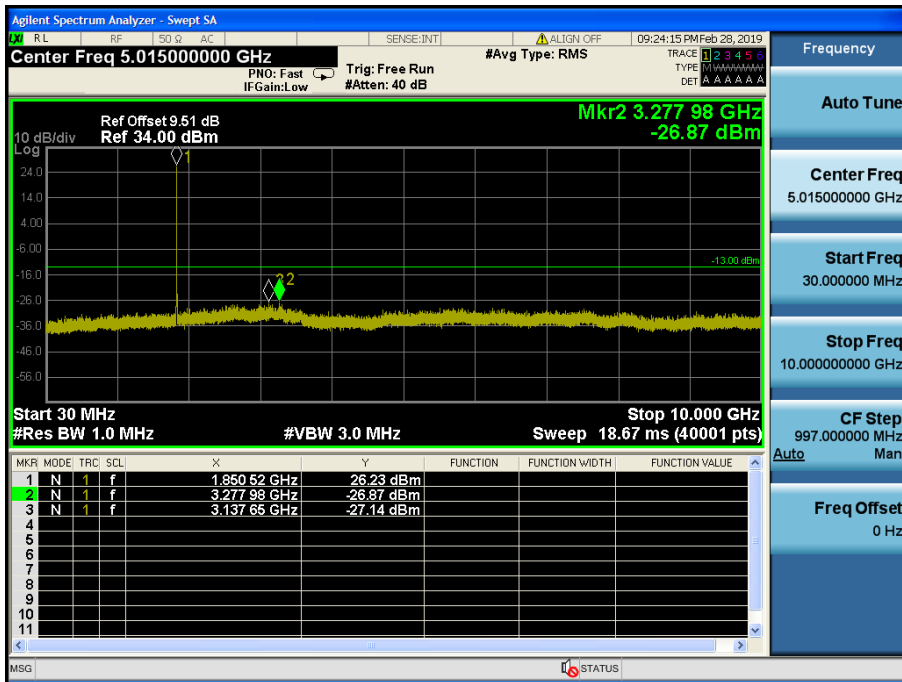

LTE Band 2 / 10MHz / 16QAM - RB Size/Offset (25/25) – High Channel

LTE Band 2 / 10MHz / 16QAM - RB Size/Offset (25/25) – High Channel

LTE Band 2 / 5MHz / QPSK - RB Size/Offset (1/24) – Low Channel

LTE Band 2 / 5MHz / QPSK - RB Size/Offset (1/24) – Low Channel

LTE Band 2 / 5MHz / QPSK - RB Size/Offset (12/6) – Mid Channel

LTE Band 2 / 5MHz / QPSK - RB Size/Offset (12/6) – Mid Channel

LTE Band 2 / 5MHz / QPSK - RB Size/Offset (25/0) – High Channel

LTE Band 2 / 5MHz / QPSK - RB Size/Offset (25/0) – High Channel

LTE Band 2 / 3MHz / 16QAM - RB Size/Offset (1/0) – Low Channel

LTE Band 2 / 3MHz / 16QAM - RB Size/Offset (1/0) – Low Channel

LTE Band 2 / 3MHz / QPSK - RB Size/Offset (15/0) – Mid Channel

LTE Band 2 / 3MHz / 16QAM - RB Size/Offset (15/0) – Mid Channel