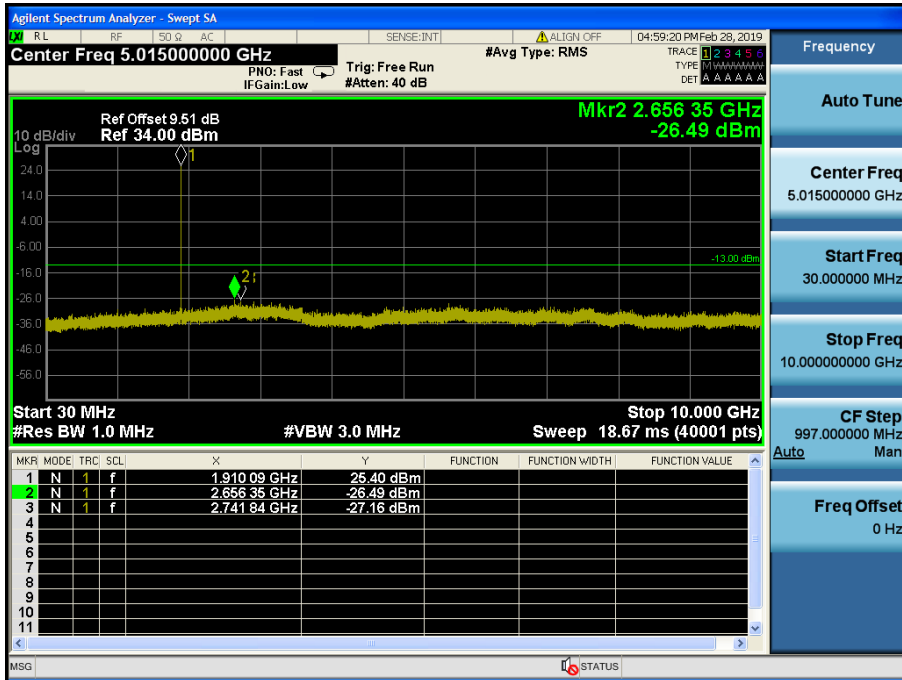

LTE Band 2 / 3MHz / 16QAM - RB Size/Offset (1/0) – Low Channel

LTE Band 2 / 3MHz / 16QAM - RB Size/Offset (1/0) – Low Channel

LTE Band 2 / 3MHz / QPSK - RB Size/Offset (15/0) – Mid Channel

LTE Band 2 / 3MHz / 16QAM - RB Size/Offset (15/0) – Mid Channel

LTE Band 2 / 3MHz / 16QAM - RB Size/Offset (8/7) – High Channel

LTE Band 2 / 3MHz / 16QAM - RB Size/Offset (8/7) – High Channel

LTE Band 2 / 1.4MHz / QPSK - RB Size/Offset (1/0) – Low Channel

LTE Band 2 / 1.4MHz / QPSK - RB Size/Offset (1/0) – Low Channel

LTE Band 2 / 1.4MHz / QPSK - RB Size/Offset (3/3) – Mid Channel

LTE Band 2 / 1.4MHz / QPSK - RB Size/Offset (3/3) – Mid Channel

LTE Band 2 / 1.4MHz / QPSK - RB Size/Offset (1/5) – High Channel

LTE Band 2 / 1.4MHz / QPSK - RB Size/Offset (1/5) – High Channel