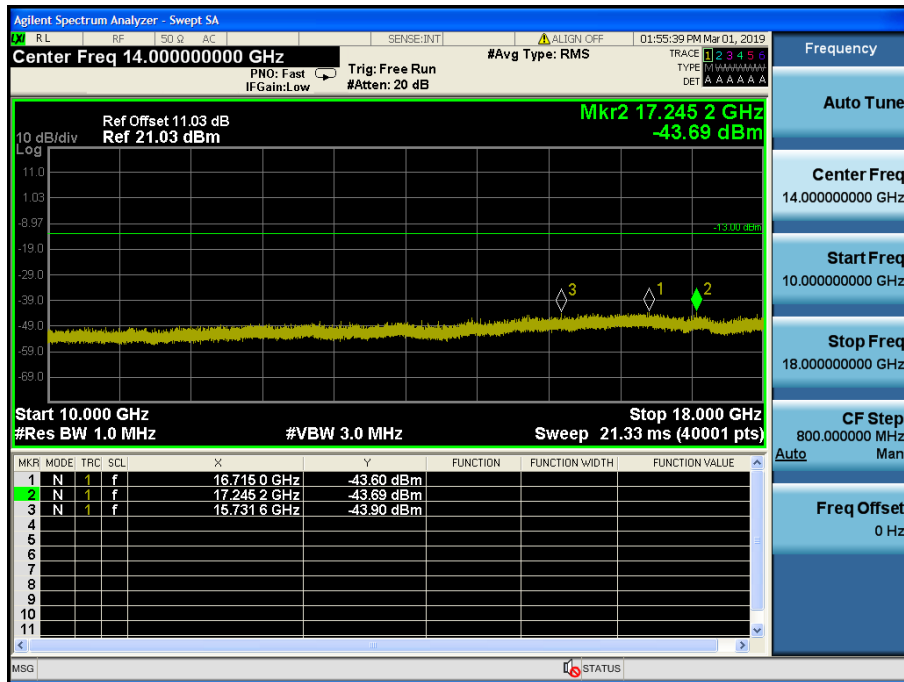

LTE Band 12 / 1.4MHz / QPSK - RB Size/Offset (1/5) – Mid Channel

LTE Band 12 / 1.4MHz / 16QAM - RB Size/Offset (3/2) – High Channel

8.4.2 LTE Band 4

LTE Band 4 / 20MHz / QPSK - RB Size/Offset (1/50) –Low Channel

LTE Band 4 / 20MHz / QPSK - RB Size/Offset (1/50) –Low Channel

LTE Band 4 / 20MHz / 16QAM - RB Size/Offset (1/50)–Mid Channel

LTE Band 4 / 20MHz / 16QAM - RB Size/Offset (1/50)–Mid Channel

LTE Band 4 / 20MHz / QPSK - RB Size/Offset (1/0) – High Channel