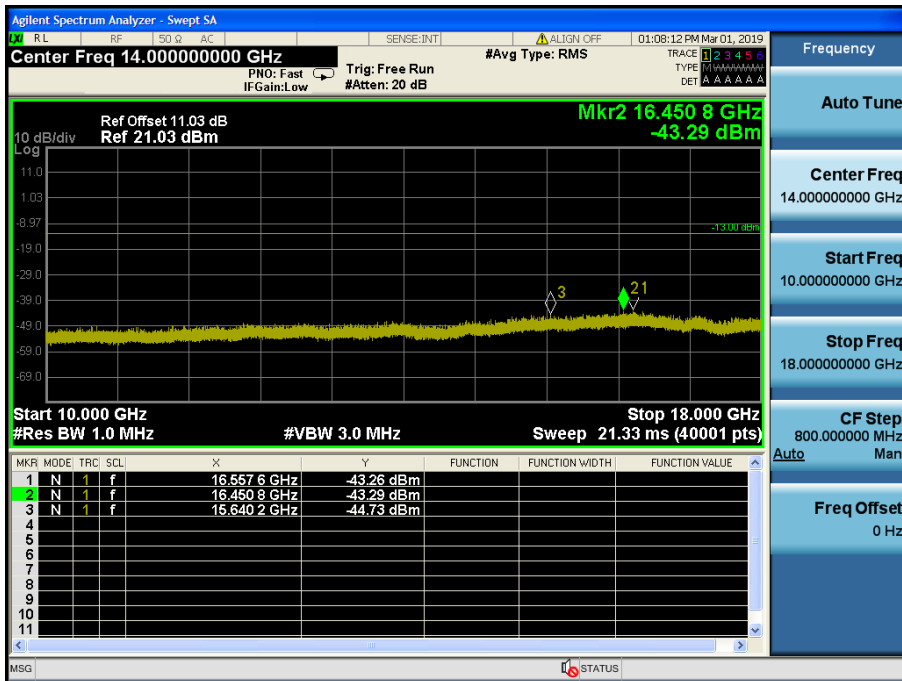

LTE Band 4 / 20MHz / QPSK - RB Size/Offset (1/0) – High Channel

LTE Band 4 / 15MHz / QPSK - RB Size/Offset (75/0)–Low Channel

LTE Band 4 / 15MHz / QPSK - RB Size/Offset (75/0)–Low Channel

LTE Band 4 / 15MHz / 16QAM - RB Size/Offset (36/39) – Mid Channel

LTE Band 4 / 15MHz / 16QAM - RB Size/Offset (36/39) – Mid Channel

LTE Band 4 / 15MHz / QPSK - RB Size/Offset (75/0) – High Channel

LTE Band 4 / 15MHz / QPSK - RB Size/Offset (75/0) – High Channel

LTE Band 4 / 10MHz / QPSK - RB Size/Offset (25/25) – Low Channel