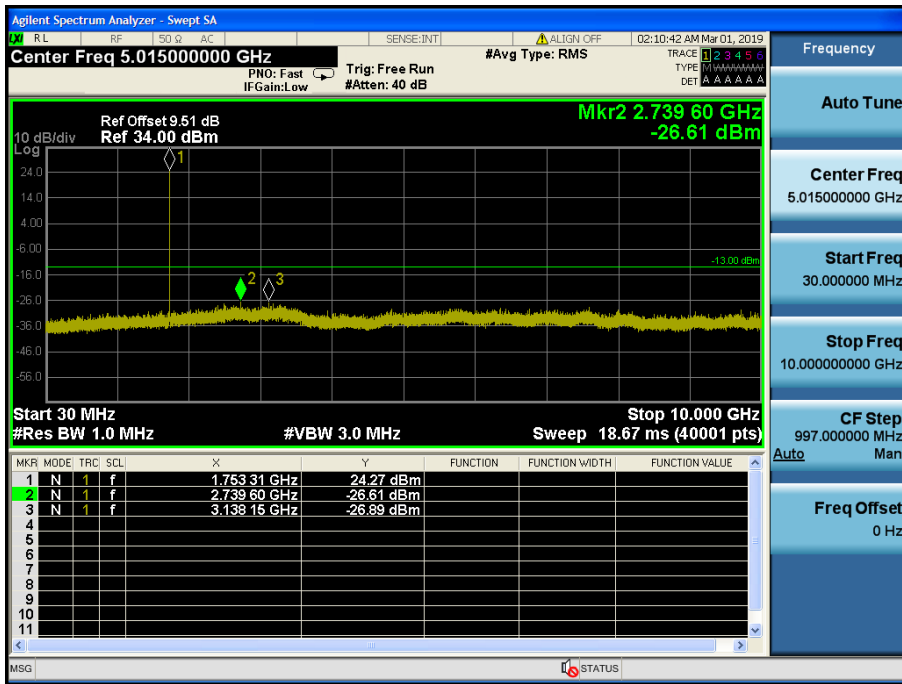

LTE Band 4 / 5MHz / QPSK - RB Size/Offset (12/13) – Mid Channel

LTE Band 4 / 5MHz / 16QAM - RB Size/Offset (1/12) – High Channel

LTE Band 4 / 5MHz / 16QAM - RB Size/Offset (1/12) – High Channel

LTE Band 4 / 3MHz / QPSK - RB Size/Offset (1/7) – Low Channel

LTE Band 4 / 3MHz / QPSK - RB Size/Offset (1/7) – Low Channel

LTE Band 4 / 3MHz / 16QAM - RB Size/Offset (8/4) – Mid Channel

LTE Band 4 / 3MHz / 16QAM - RB Size/Offset (8/4) – Mid Channel

LTE Band 4 / 3MHz / QPSK - RB Size/Offset (8/0) – High Channel