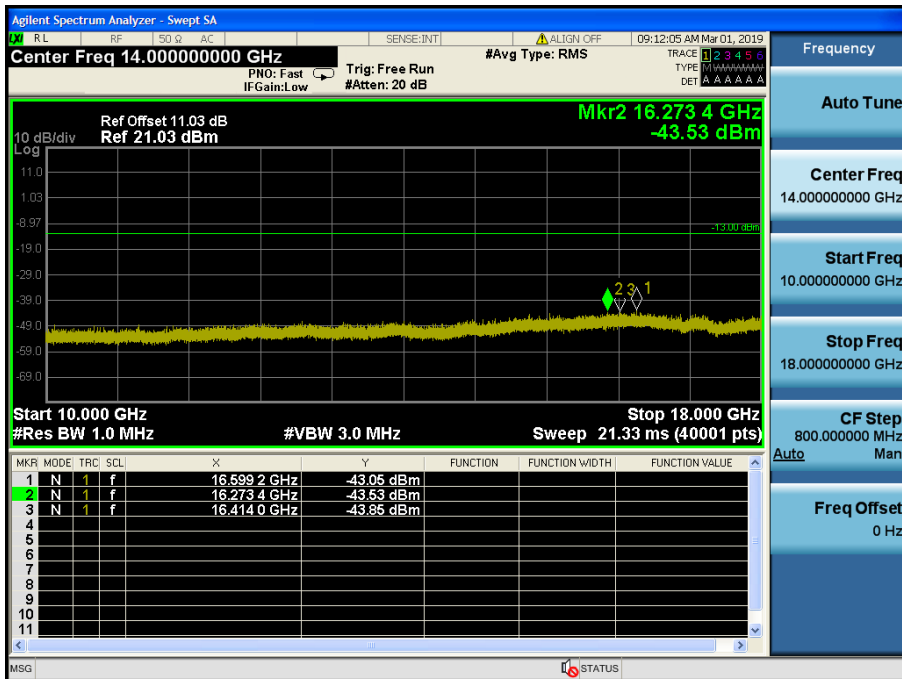

LTE Band 4 / 10MHz / QPSK - RB Size/Offset (50/0) – High Channel

LTE Band 4 / 5MHz / QPSK - RB Size/Offset (25/0) – Low Channel

LTE Band 4 / 5MHz / QPSK - RB Size/Offset (25/0) – Low Channel

LTE Band 4 / 5MHz / QPSK - RB Size/Offset (12/13) – Mid Channel

LTE Band 4 / 5MHz / QPSK - RB Size/Offset (12/13) – Mid Channel

LTE Band 4 / 5MHz / 16QAM - RB Size/Offset (1/12) – High Channel

LTE Band 4 / 5MHz / 16QAM - RB Size/Offset (1/12) – High Channel

LTE Band 4 / 3MHz / QPSK - RB Size/Offset (1/7) – Low Channel