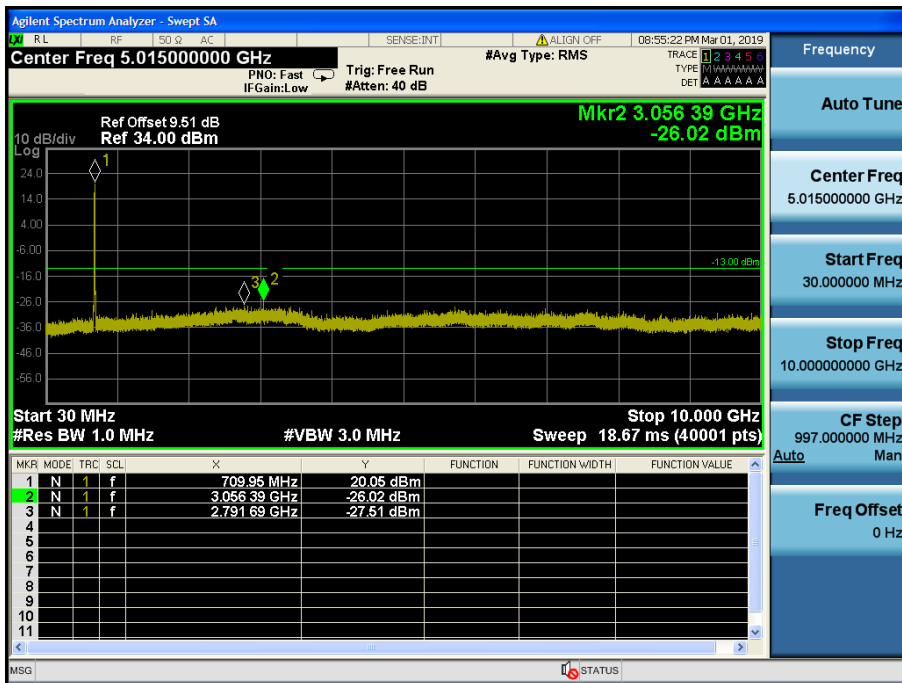

LTE Band 2 / 5MHz / QPSK - RB Size/Offset (25/0)

- Lower Band Edge

LTE Band 2 / 3MHz / 16QAM - RB Size/Offset (1/0)

- Lower Extended Band Edge

LTE Band 2 / 3MHz / 16QAM - RB Size/Offset (1/14)

- Upper Band Edge

LTE Band 2 / 3MHz / QPSK - RB Size/Offset (1/14)

- Upper Extended Band Edge

LTE Band 2 / 3MHz / QPSK - RB Size/Offset (1/0)

- Upper Band Edge

LTE Band 2 / 1.4MHz / QPSK - RB Size/Offset (1/5)

- Upper Extended Band Edge

LTE Band 2 / 1.4MHz / 16QAM- RB Size/Offset (1/2)

8.4 SPURIOUS AND HARMONICS EMISSIONS(Conducted)

8.4.1 LTE Band 12

LTE Band 12 / 10MHz / 16QAM - RB Size/Offset (50/0) – Low Channel

LTE Band 12 / 10MHz / QPSK - RB Size/Offset (50/0) – High Channel