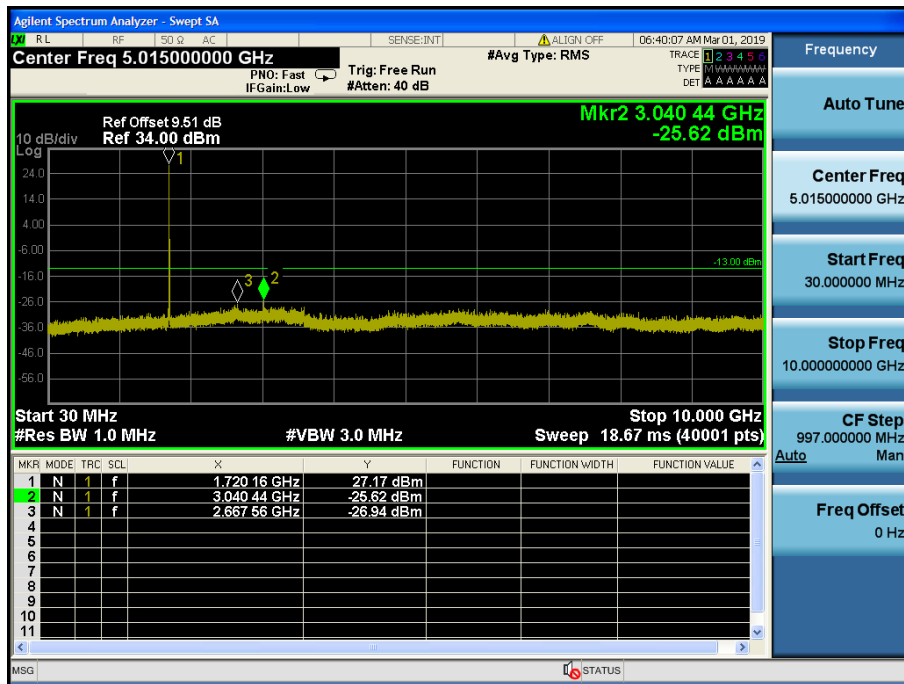

LTE Band 12 / 3MHz / QPSK - RB Size/Offset (1/0) – Low Channel

LTE Band 12 / 3MHz / QPSK - RB Size/Offset (1/0) – Mid Channel

LTE Band 12 / 3MHz / 16QAM - RB Size/Offset (1/7) – High Channel

LTE Band 12 / 1.4MHz / 16QAM - RB Size/Offset (1/5) – Low Channel

LTE Band 12 / 1.4MHz / QPSK - RB Size/Offset (1/5) – Mid Channel

LTE Band 12 / 1.4MHz / 16QAM - RB Size/Offset (3/2) – High Channel

8.4.2 LTE Band 4

LTE Band 4 / 20MHz / QPSK - RB Size/Offset (1/50) –Low Channel