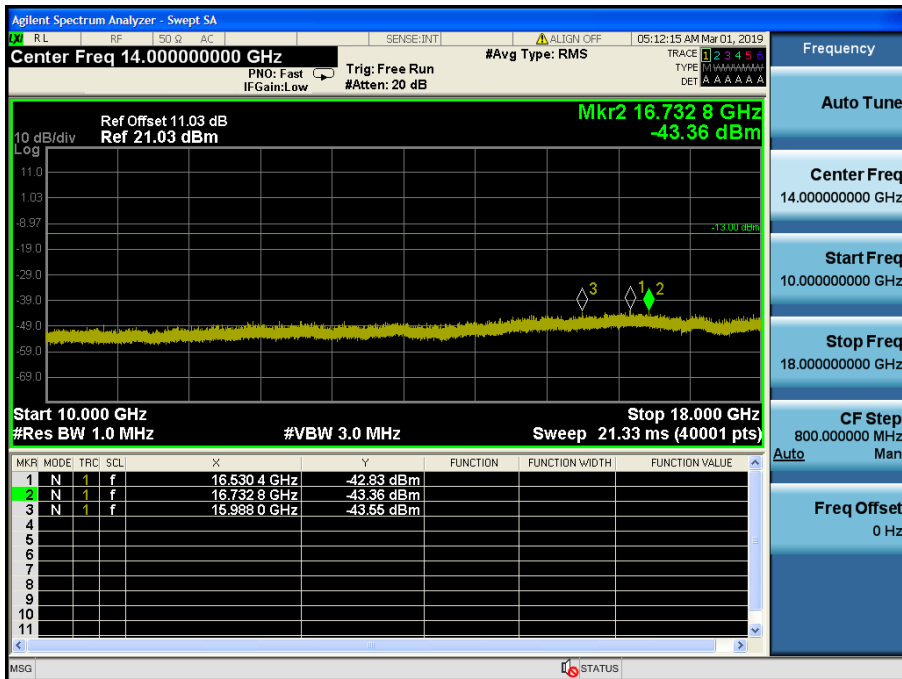

LTE Band 12 / 1.4MHz / QPSK - RB Size/Offset (1/5) – Mid Channel

LTE Band 12 / 1.4MHz / 16QAM - RB Size/Offset (3/2) – High Channel

8.4.2 LTE Band 4

LTE Band 4 / 20MHz / QPSK - RB Size/Offset (1/50) –Low Channel

LTE Band 4 / 20MHz / QPSK - RB Size/Offset (1/50) –Low Channel

LTE Band 4 / 20MHz / 16QAM - RB Size/Offset (1/50)–Mid Channel

LTE Band 4 / 20MHz / 16QAM - RB Size/Offset (1/50)–Mid Channel

LTE Band 4 / 20MHz / QPSK - RB Size/Offset (1/0) – High Channel

LTE Band 4 / 20MHz / QPSK - RB Size/Offset (1/0) – High Channel

LTE Band 4 / 15MHz / QPSK - RB Size/Offset (75/0)–Low Channel

LTE Band 4 / 15MHz / QPSK - RB Size/Offset (75/0)–Low Channel

LTE Band 4 / 15MHz / 16QAM - RB Size/Offset (36/39) – Mid Channel