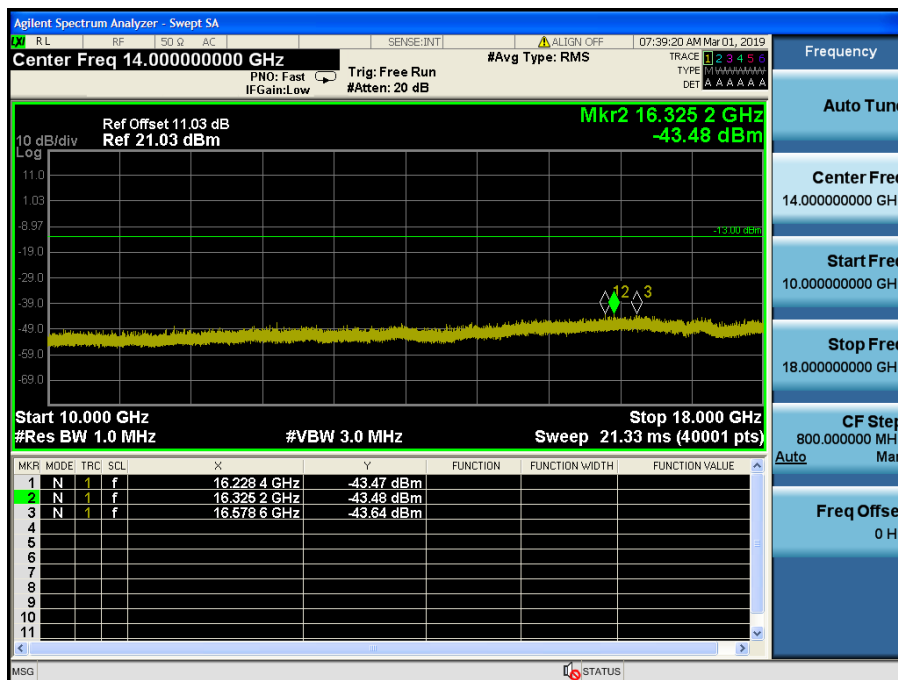

LTE Band 4 / 3MHz / QPSK - RB Size/Offset (1/7) – Low Channel

LTE Band 4 / 3MHz / 16QAM - RB Size/Offset (8/4) – Mid Channel

LTE Band 4 / 3MHz / 16QAM - RB Size/Offset (8/4) – Mid Channel

LTE Band 4 / 3MHz / QPSK - RB Size/Offset (8/0) – High Channel

LTE Band 4 / 3MHz / QPSK - RB Size/Offset (8/0) – High Channel

LTE Band 4 / 1.4MHz / QPSK - RB Size/Offset (6/0) – Low Channel

LTE Band 4 / 1.4MHz / QPSK - RB Size/Offset (6/0) – Low Channel

LTE Band 4 / 1.4MHz / 16QAM - RB Size/Offset (3/0) – Mid Channel

LTE Band 4 / 1.4MHz / 16QAM - RB Size/Offset (3/0) – Mid Channel

LTE Band 4 / 1.4MHz / QPSK - RB Size/Offset (1/5) – High Channel

LTE Band 4 / 1.4MHz / QPSK - RB Size/Offset (1/5) – High Channel

8.4.3 LTE Band 2