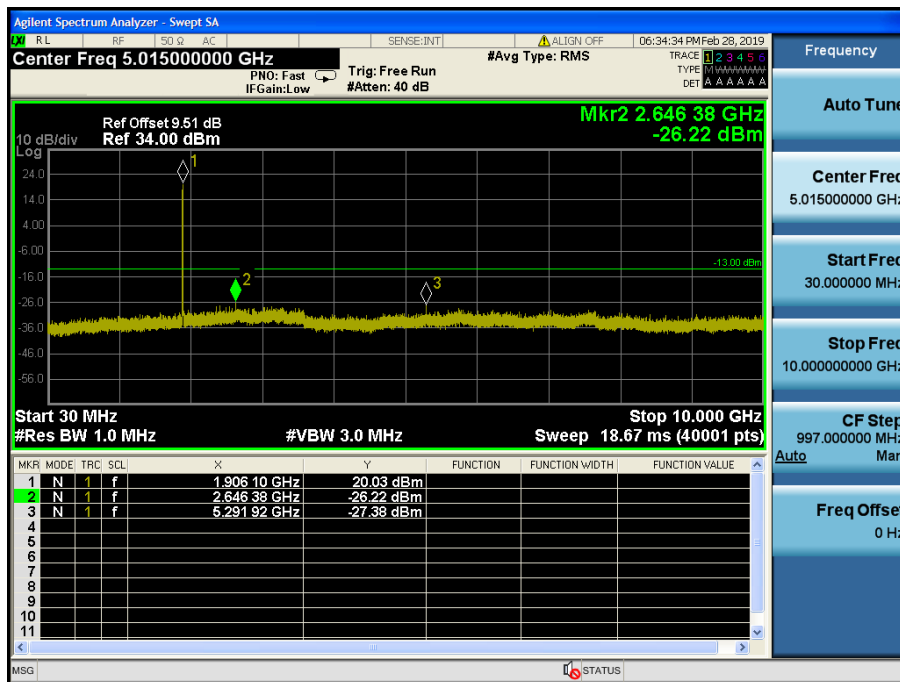

LTE Band 2 / 10MHz / 16QAM - RB Size/Offset (25/25) – High Channel

LTE Band 2 / 10MHz / 16QAM - RB Size/Offset (25/25) – High Channel

LTE Band 2 / 5MHz / QPSK - RB Size/Offset (1/24) – Low Channel

LTE Band 2 / 5MHz / QPSK - RB Size/Offset (1/24) – Low Channel

LTE Band 2 / 5MHz / QPSK - RB Size/Offset (12/6) – Mid Channel

LTE Band 2 / 5MHz / QPSK - RB Size/Offset (12/6) – Mid Channel

LTE Band 2 / 5MHz / QPSK - RB Size/Offset (25/0) – High Channel

LTE Band 2 / 5MHz / QPSK - RB Size/Offset (25/0) – High Channel