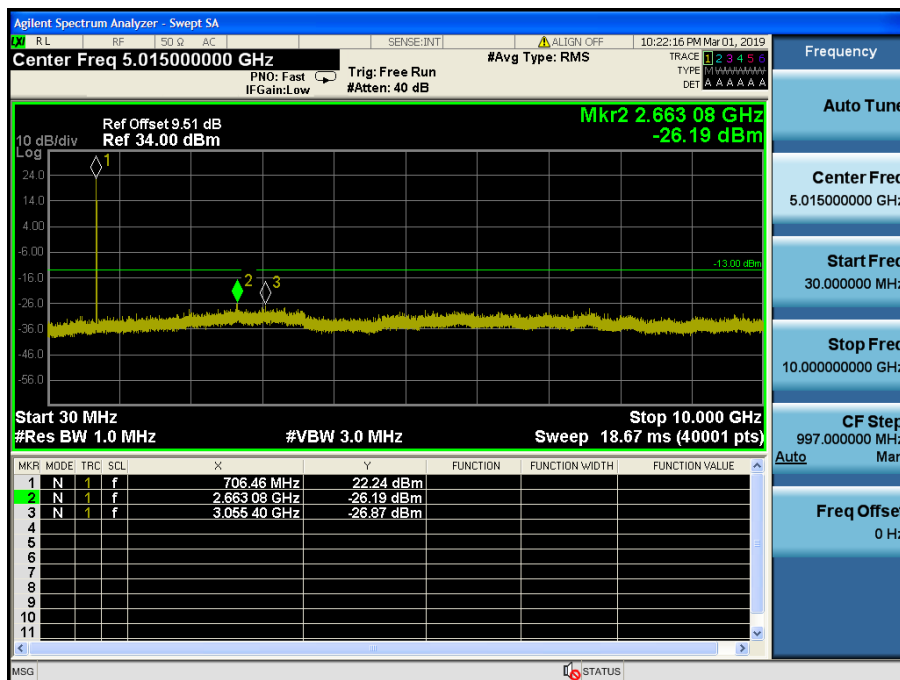

LTE Band 2 / 3MHz / QPSK - RB Size/Offset (1/14)

- Upper Extended Band Edge

LTE Band 2 / 3MHz / QPSK - RB Size/Offset (1/0)

- Upper Band Edge

LTE Band 2 / 1.4MHz / QPSK - RB Size/Offset (1/5)

- Upper Extended Band Edge

LTE Band 2 / 1.4MHz / 16QAM- RB Size/Offset (1/2)

8.4 SPURIOUS AND HARMONICS EMISSIONS(Conducted)

8.4.1 LTE Band 12

LTE Band 12 / 10MHz / 16QAM - RB Size/Offset (50/0) – Low Channel

LTE Band 12 / 10MHz / QPSK - RB Size/Offset (50/0) – High Channel

LTE Band 12, 17 / 5MHz / 16QAM - RB Size/Offset (1/12) – Low Channel

LTE Band 12, 17 / 5MHz / 16QAM - RB Size/Offset (12/0) – Mid Channel

LTE Band 12, 17 / 5MHz / QPSK - RB Size/Offset (12/13) – High Channel