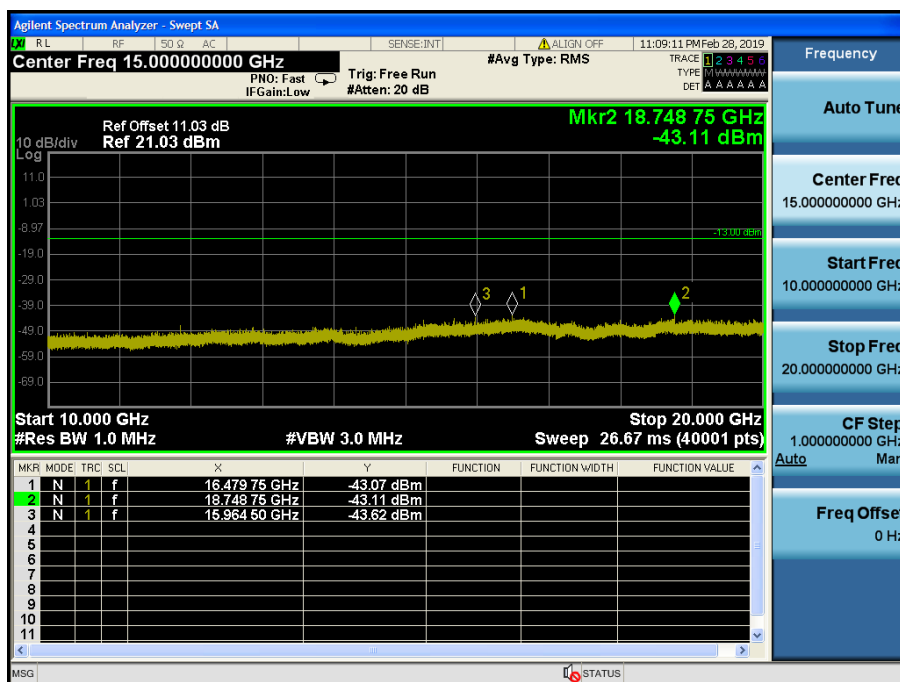

LTE Band 2 / 20MHz / 16QAM - RB Size/Offset (50/25) – High Channel

LTE Band 2 / 20MHz / 16QAM - RB Size/Offset (50/25) – High Channel

LTE Band 2 / 15MHz / 16QAM - RB Size/Offset (36/18)–Low Channel

LTE Band 2 / 15MHz / 16QAM - RB Size/Offset (36/18)–Low Channel

LTE Band 2 / 15MHz / QPSK - RB Size/Offset (1/36) – Mid Channel

LTE Band 2 / 15MHz / QPSK - RB Size/Offset (1/36) – Mid Channel

LTE Band 2 / 15MHz / 16QAM - RB Size/Offset (1/36) – High Channel

LTE Band 2 / 15MHz / 16QAM - RB Size/Offset (1/36) – High Channel

LTE Band 2 / 10MHz / 16QAM - RB Size/Offset (1/25) – Low Channel

LTE Band 2 / 10MHz / 16QAM - RB Size/Offset (1/25) – Low Channel

LTE Band 2 / 10MHz / 16QAM - RB Size/Offset (50/0) – Mid Channel

LTE Band 2 / 10MHz / 16QAM - RB Size/Offset (50/0) – Mid Channel