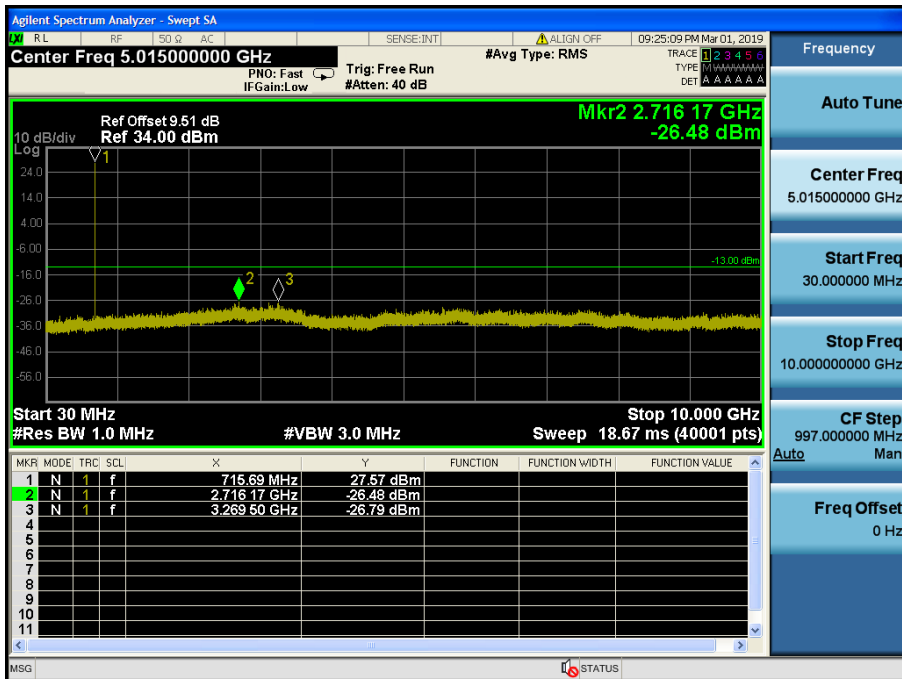

LTE Band 12 / 3MHz / QPSK - RB Size/Offset (1/0) – Low Channel

LTE Band 12 / 3MHz / QPSK - RB Size/Offset (1/0) – Mid Channel

LTE Band 12 / 3MHz / 16QAM - RB Size/Offset (1/7) – High Channel

LTE Band 12 / 1.4MHz / 16QAM - RB Size/Offset (1/5) – Low Channel

LTE Band 12 / 1.4MHz / QPSK - RB Size/Offset (1/5) – Mid Channel

LTE Band 12 / 1.4MHz / 16QAM - RB Size/Offset (3/2) – High Channel

8.4.2 LTE Band 4

LTE Band 4 / 20MHz / QPSK - RB Size/Offset (1/50) –Low Channel