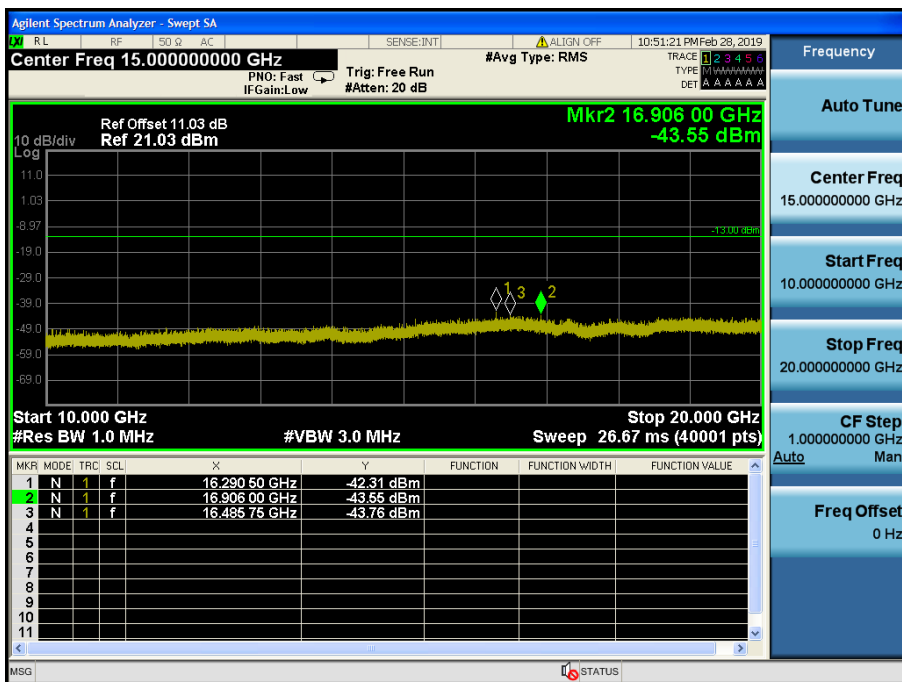

LTE Band 2 / 20MHz / 16QAM - RB Size/Offset (50/25) – High Channel

LTE Band 2 / 20MHz / 16QAM - RB Size/Offset (50/25) – High Channel

LTE Band 2 / 15MHz / 16QAM - RB Size/Offset (36/18)–Low Channel

LTE Band 2 / 15MHz / 16QAM - RB Size/Offset (36/18)–Low Channel

LTE Band 2 / 15MHz / QPSK - RB Size/Offset (1/36) – Mid Channel

LTE Band 2 / 15MHz / QPSK - RB Size/Offset (1/36) – Mid Channel

LTE Band 2 / 15MHz / 16QAM - RB Size/Offset (1/36) – High Channel

LTE Band 2 / 15MHz / 16QAM - RB Size/Offset (1/36) – High Channel

LTE Band 2 / 10MHz / 16QAM - RB Size/Offset (1/25) – Low Channel

LTE Band 2 / 10MHz / 16QAM - RB Size/Offset (1/25) – Low Channel

LTE Band 2 / 10MHz / 16QAM - RB Size/Offset (50/0) – Mid Channel

LTE Band 2 / 10MHz / 16QAM - RB Size/Offset (50/0) – Mid Channel