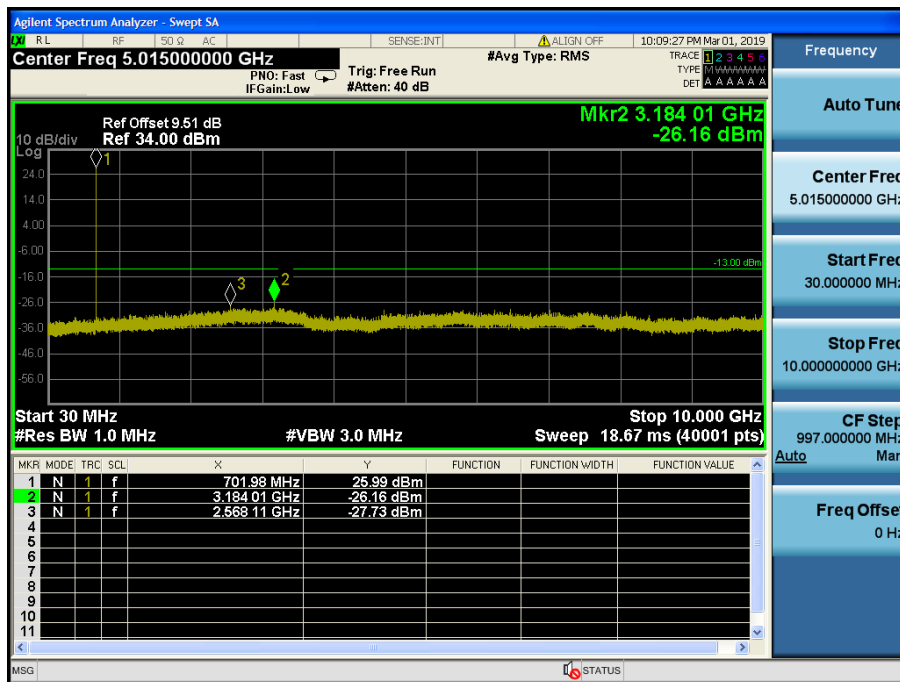

LTE Band 2 / 3MHz / QPSK - RB Size/Offset (1/14)

- Upper Extended Band Edge

LTE Band 2 / 3MHz / QPSK - RB Size/Offset (1/0)

- Upper Band Edge

LTE Band 2 / 1.4MHz / QPSK - RB Size/Offset (1/5)

- Upper Extended Band Edge

LTE Band 2 / 1.4MHz / 16QAM- RB Size/Offset (1/2)

8.4 SPURIOUS AND HARMONICS EMISSIONS(Conducted)

8.4.1 LTE Band 12

LTE Band 12 / 10MHz / 16QAM - RB Size/Offset (50/0) – Low Channel

LTE Band 12 / 10MHz / QPSK - RB Size/Offset (50/0) – High Channel

LTE Band 12, 17 / 5MHz / 16QAM - RB Size/Offset (1/12) – Low Channel

LTE Band 12, 17 / 5MHz / 16QAM - RB Size/Offset (12/0) – Mid Channel

LTE Band 12, 17 / 5MHz / QPSK - RB Size/Offset (12/13) – High Channel