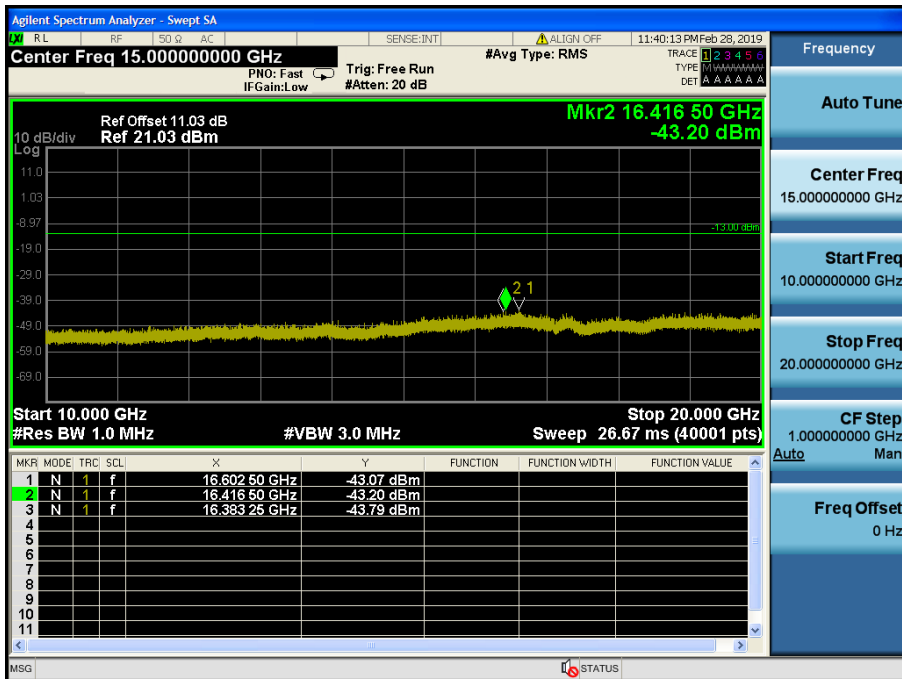

LTE Band 4 / 1.4MHz / 16QAM - RB Size/Offset (3/0) – Mid Channel

LTE Band 4 / 1.4MHz / QPSK - RB Size/Offset (1/5) – High Channel

LTE Band 4 / 1.4MHz / QPSK - RB Size/Offset (1/5) – High Channel

8.4.3 LTE Band 2

LTE Band 2 / 20MHz / QPSK - RB Size/Offset (50/25) –Low Channel

LTE Band 2 / 20MHz / QPSK - RB Size/Offset (50/25) –Low Channel

LTE Band 2 / 20MHz / QPSK - RB Size/Offset (50/50)–Mid Channel

LTE Band 2 / 20MHz / QPSK - RB Size/Offset (50/50)–Mid Channel

LTE Band 2 / 20MHz / 16QAM - RB Size/Offset (50/25) – High Channel

LTE Band 2 / 20MHz / 16QAM - RB Size/Offset (50/25) – High Channel

LTE Band 2 / 15MHz / 16QAM - RB Size/Offset (36/18)–Low Channel

LTE Band 2 / 15MHz / 16QAM - RB Size/Offset (36/18)–Low Channel