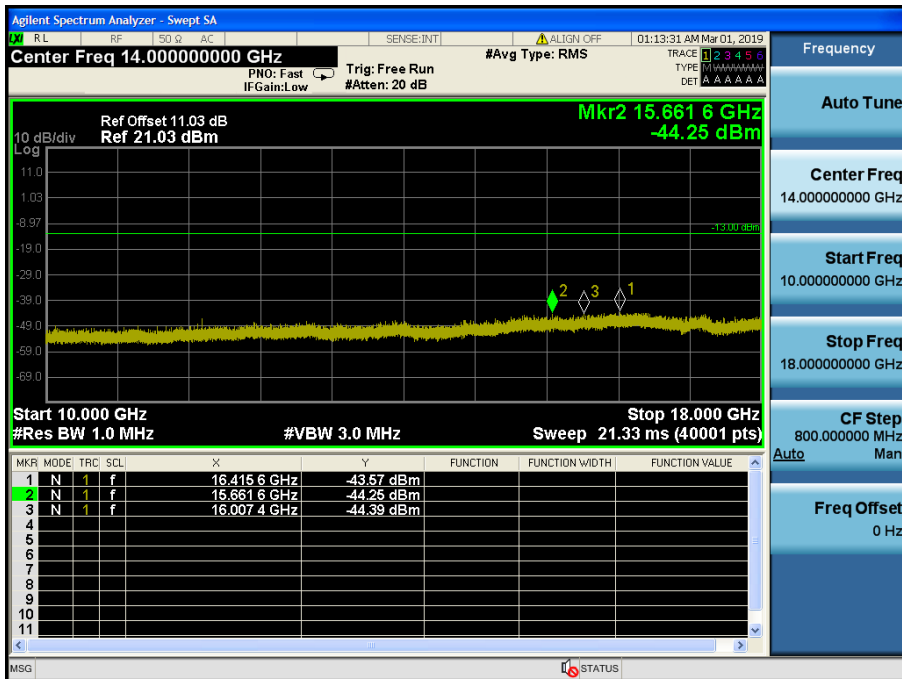

LTE Band 4 / 3MHz / QPSK - RB Size/Offset (1/7) – Low Channel

LTE Band 4 / 3MHz / 16QAM - RB Size/Offset (8/4) – Mid Channel

LTE Band 4 / 3MHz / 16QAM - RB Size/Offset (8/4) – Mid Channel

LTE Band 4 / 3MHz / QPSK - RB Size/Offset (8/0) – High Channel

LTE Band 4 / 3MHz / QPSK - RB Size/Offset (8/0) – High Channel

LTE Band 4 / 1.4MHz / QPSK - RB Size/Offset (6/0) – Low Channel

LTE Band 4 / 1.4MHz / QPSK - RB Size/Offset (6/0) – Low Channel

LTE Band 4 / 1.4MHz / 16QAM - RB Size/Offset (3/0) – Mid Channel