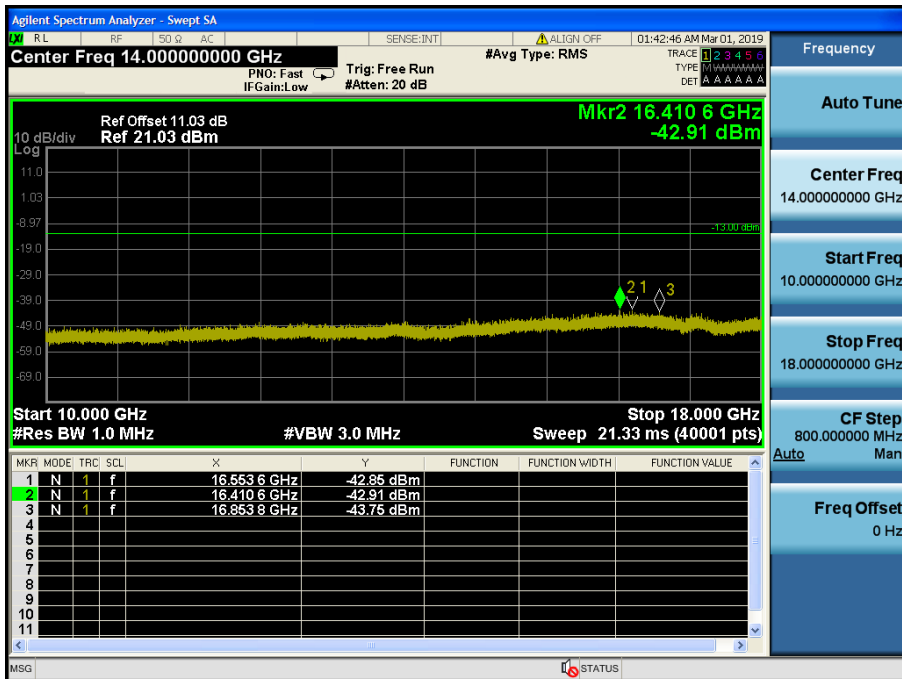

LTE Band 4 / 10MHz / QPSK - RB Size/Offset (50/0) – High Channel

LTE Band 4 / 5MHz / QPSK - RB Size/Offset (25/0) – Low Channel

LTE Band 4 / 5MHz / QPSK - RB Size/Offset (25/0) – Low Channel

LTE Band 4 / 5MHz / QPSK - RB Size/Offset (12/13) – Mid Channel

LTE Band 4 / 5MHz / QPSK - RB Size/Offset (12/13) – Mid Channel

LTE Band 4 / 5MHz / 16QAM - RB Size/Offset (1/12) – High Channel

LTE Band 4 / 5MHz / 16QAM - RB Size/Offset (1/12) – High Channel

LTE Band 4 / 3MHz / QPSK - RB Size/Offset (1/7) – Low Channel

LTE Band 4 / 3MHz / QPSK - RB Size/Offset (1/7) – Low Channel

LTE Band 4 / 3MHz / 16QAM - RB Size/Offset (8/4) – Mid Channel

LTE Band 4 / 3MHz / 16QAM - RB Size/Offset (8/4) – Mid Channel

LTE Band 4 / 3MHz / QPSK - RB Size/Offset (8/0) – High Channel