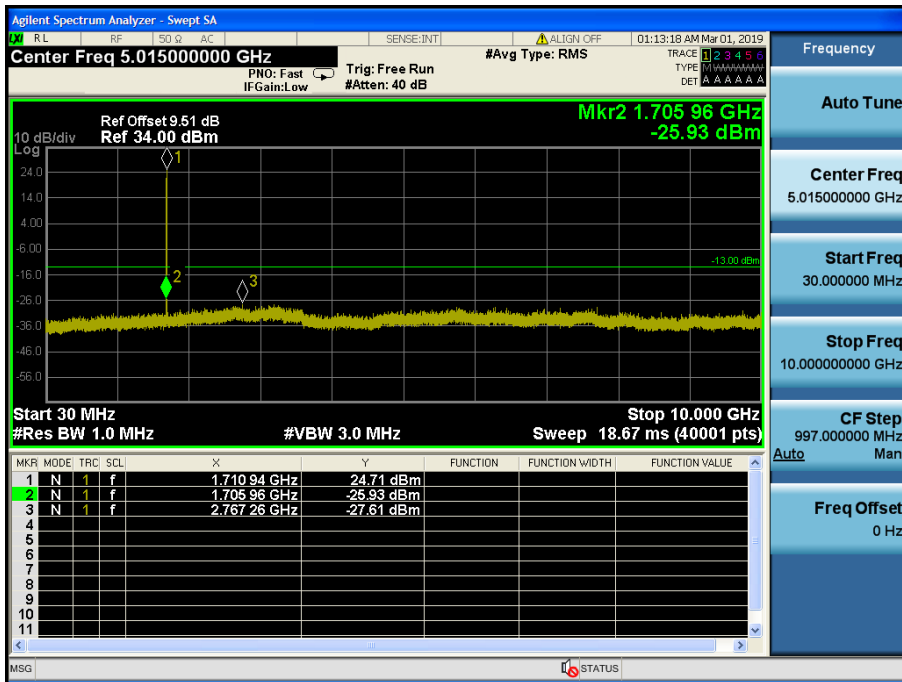

LTE Band 4 / 3MHz / QPSK - RB Size/Offset (1/7) – Low Channel

LTE Band 4 / 3MHz / 16QAM - RB Size/Offset (8/4) – Mid Channel

LTE Band 4 / 3MHz / 16QAM - RB Size/Offset (8/4) – Mid Channel

LTE Band 4 / 3MHz / QPSK - RB Size/Offset (8/0) – High Channel

LTE Band 4 / 3MHz / QPSK - RB Size/Offset (8/0) – High Channel

LTE Band 4 / 1.4MHz / QPSK - RB Size/Offset (6/0) – Low Channel

LTE Band 4 / 1.4MHz / QPSK - RB Size/Offset (6/0) – Low Channel

LTE Band 4 / 1.4MHz / 16QAM - RB Size/Offset (3/0) – Mid Channel