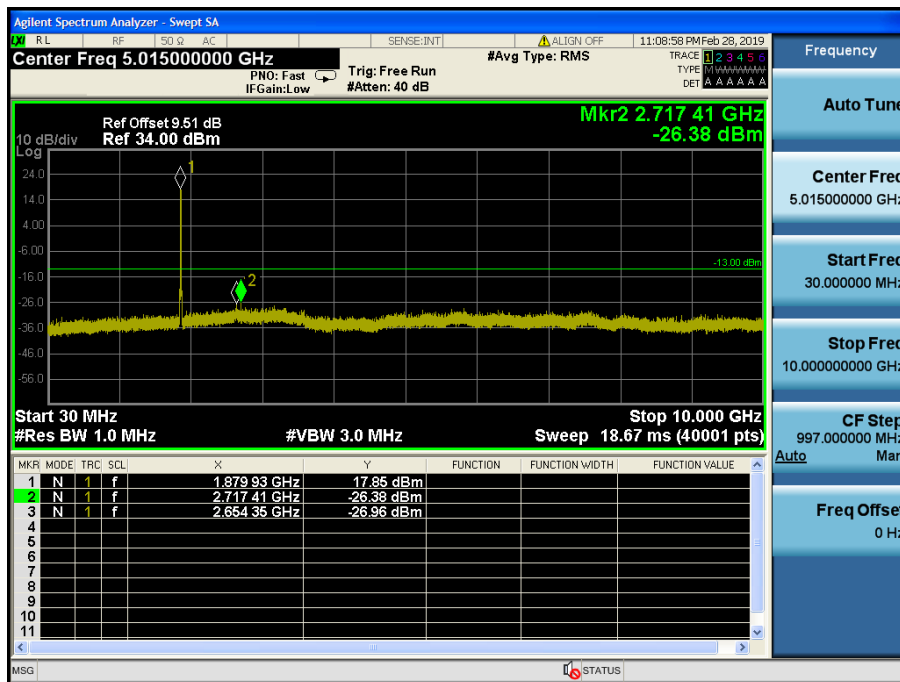

LTE Band 2 / 20MHz / 16QAM - RB Size/Offset (50/25) – High Channel

LTE Band 2 / 20MHz / 16QAM - RB Size/Offset (50/25) – High Channel

LTE Band 2 / 15MHz / 16QAM - RB Size/Offset (36/18)–Low Channel

LTE Band 2 / 15MHz / 16QAM - RB Size/Offset (36/18)–Low Channel

LTE Band 2 / 15MHz / QPSK - RB Size/Offset (1/36) – Mid Channel

LTE Band 2 / 15MHz / QPSK - RB Size/Offset (1/36) – Mid Channel

LTE Band 2 / 15MHz / 16QAM - RB Size/Offset (1/36) – High Channel

LTE Band 2 / 15MHz / 16QAM - RB Size/Offset (1/36) – High Channel

LTE Band 2 / 10MHz / 16QAM - RB Size/Offset (1/25) – Low Channel

LTE Band 2 / 10MHz / 16QAM - RB Size/Offset (1/25) – Low Channel

LTE Band 2 / 10MHz / 16QAM - RB Size/Offset (50/0) – Mid Channel

LTE Band 2 / 10MHz / 16QAM - RB Size/Offset (50/0) – Mid Channel