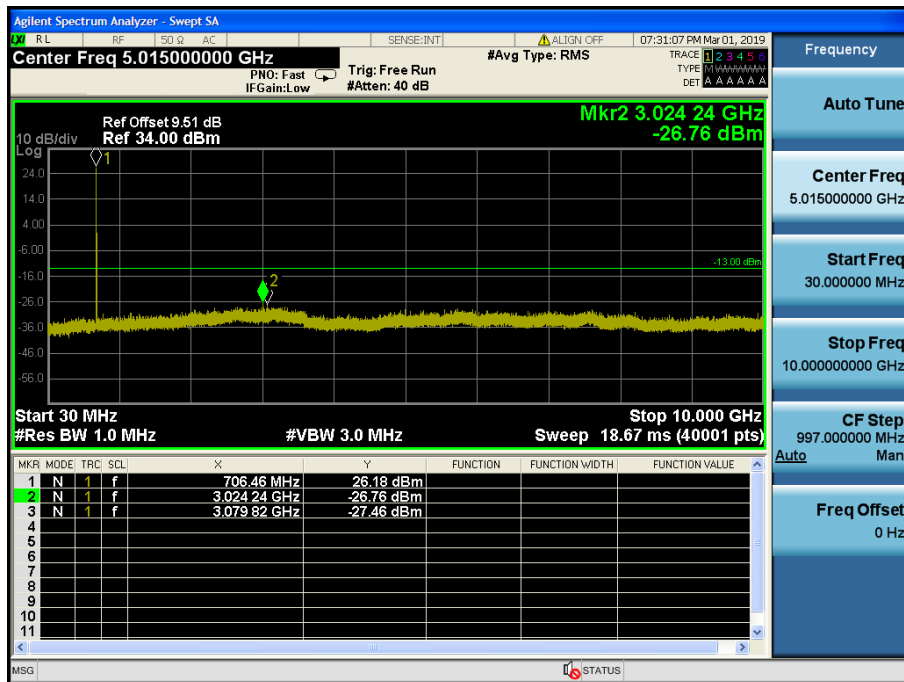

LTE Band 12, 17 / 5MHz / 16QAM - RB Size/Offset (1/12) – Low Channel

LTE Band 12, 17 / 5MHz / 16QAM - RB Size/Offset (12/0) – Mid Channel

LTE Band 12, 17 / 5MHz / QPSK - RB Size/Offset (12/13) – High Channel

LTE Band 12 / 3MHz / QPSK - RB Size/Offset (1/0) – Low Channel

LTE Band 12 / 3MHz / QPSK - RB Size/Offset (1/0) – Mid Channel

LTE Band 12 / 3MHz / 16QAM - RB Size/Offset (1/7) – High Channel

LTE Band 12 / 1.4MHz / 16QAM - RB Size/Offset (1/5) – Low Channel