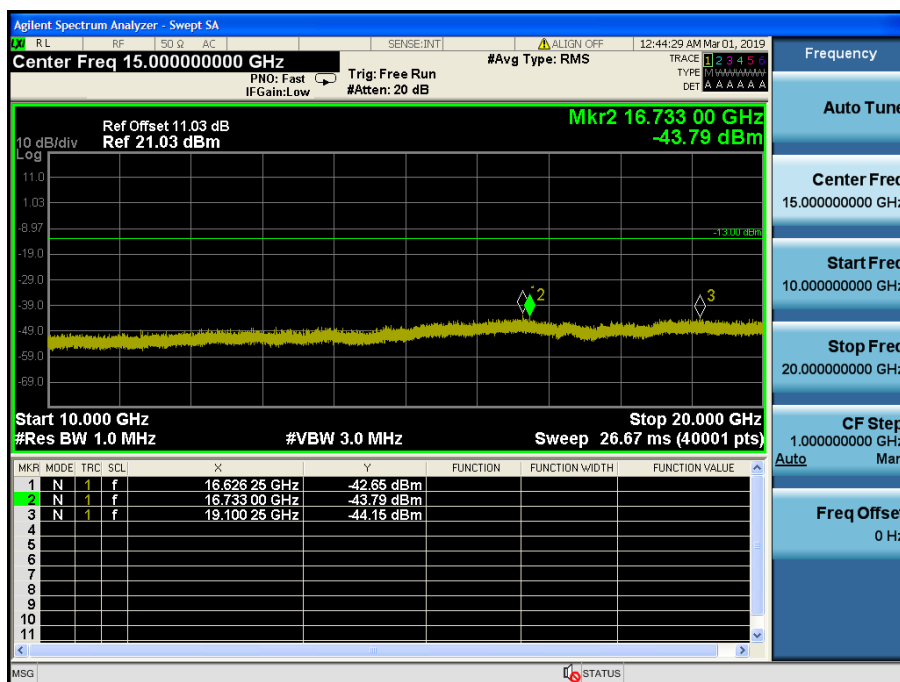

LTE Band 4 / 1.4MHz / 16QAM - RB Size/Offset (3/0) – Mid Channel

LTE Band 4 / 1.4MHz / QPSK - RB Size/Offset (1/5) – High Channel

LTE Band 4 / 1.4MHz / QPSK - RB Size/Offset (1/5) – High Channel

8.4.3 LTE Band 2

LTE Band 2 / 20MHz / QPSK - RB Size/Offset (50/25) –Low Channel

LTE Band 2 / 20MHz / QPSK - RB Size/Offset (50/25) –Low Channel

LTE Band 2 / 20MHz / QPSK - RB Size/Offset (50/50)–Mid Channel

LTE Band 2 / 20MHz / QPSK - RB Size/Offset (50/50)–Mid Channel

LTE Band 2 / 20MHz / 16QAM - RB Size/Offset (50/25) – High Channel

LTE Band 2 / 20MHz / 16QAM - RB Size/Offset (50/25) – High Channel

LTE Band 2 / 15MHz / 16QAM - RB Size/Offset (36/18)–Low Channel

LTE Band 2 / 15MHz / 16QAM - RB Size/Offset (36/18)–Low Channel