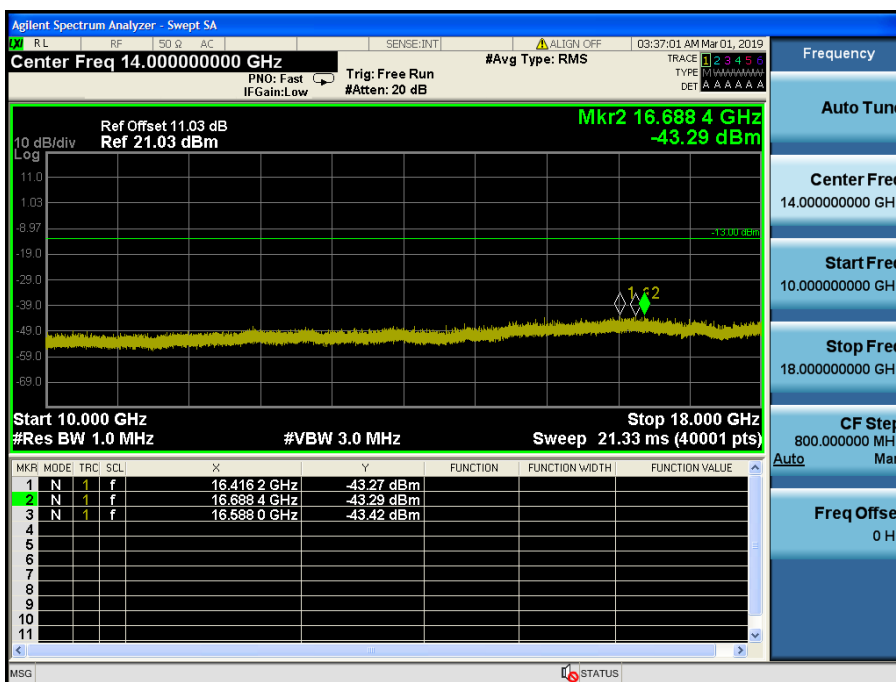

LTE Band 4 / 20MHz / QPSK - RB Size/Offset (1/0) – High Channel

LTE Band 4 / 15MHz / QPSK - RB Size/Offset (75/0)–Low Channel

LTE Band 4 / 15MHz / QPSK - RB Size/Offset (75/0)–Low Channel

LTE Band 4 / 15MHz / 16QAM - RB Size/Offset (36/39) – Mid Channel

LTE Band 4 / 15MHz / 16QAM - RB Size/Offset (36/39) – Mid Channel

LTE Band 4 / 15MHz / QPSK - RB Size/Offset (75/0) – High Channel

LTE Band 4 / 15MHz / QPSK - RB Size/Offset (75/0) – High Channel

LTE Band 4 / 10MHz / QPSK - RB Size/Offset (25/25) – Low Channel

LTE Band 4 / 10MHz / QPSK - RB Size/Offset (25/25) – Low Channel

LTE Band 4 / 10MHz / 16QAM - RB Size/Offset (25/12) – Mid Channel

LTE Band 4 / 10MHz / 16QAM - RB Size/Offset (25/12) – Mid Channel

LTE Band 4 / 10MHz / QPSK - RB Size/Offset (50/0) – High Channel