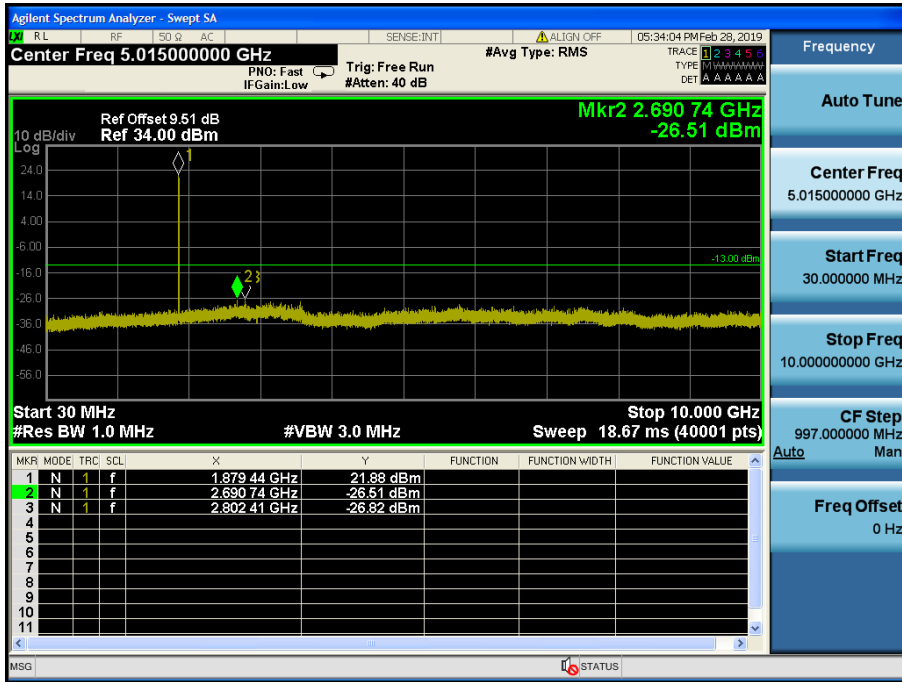

LTE Band 2 / 10MHz / 16QAM - RB Size/Offset (25/25) – High Channel

LTE Band 2 / 10MHz / 16QAM - RB Size/Offset (25/25) – High Channel

LTE Band 2 / 5MHz / QPSK - RB Size/Offset (1/24) – Low Channel

LTE Band 2 / 5MHz / QPSK - RB Size/Offset (1/24) – Low Channel

LTE Band 2 / 5MHz / QPSK - RB Size/Offset (12/6) – Mid Channel

LTE Band 2 / 5MHz / QPSK - RB Size/Offset (12/6) – Mid Channel

LTE Band 2 / 5MHz / QPSK - RB Size/Offset (25/0) – High Channel

LTE Band 2 / 5MHz / QPSK - RB Size/Offset (25/0) – High Channel

LTE Band 2 / 3MHz / 16QAM - RB Size/Offset (1/0) – Low Channel

LTE Band 2 / 3MHz / 16QAM - RB Size/Offset (1/0) – Low Channel

LTE Band 2 / 3MHz / QPSK - RB Size/Offset (15/0) – Mid Channel

LTE Band 2 / 3MHz / 16QAM - RB Size/Offset (15/0) – Mid Channel