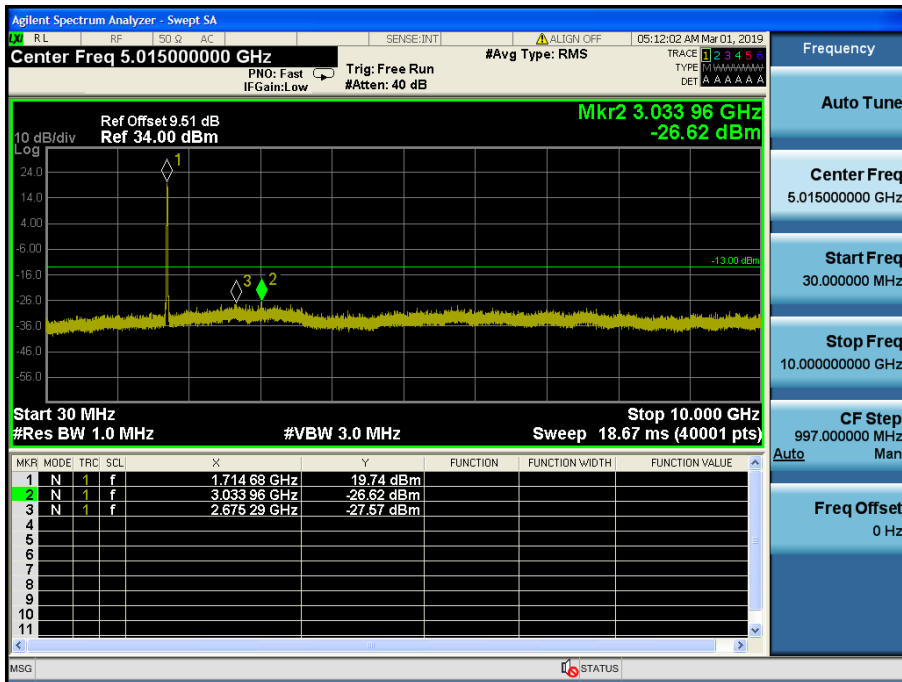

LTE Band 4 / 20MHz / QPSK - RB Size/Offset (1/50) –Low Channel

LTE Band 4 / 20MHz / 16QAM - RB Size/Offset (1/50)–Mid Channel

LTE Band 4 / 20MHz / 16QAM - RB Size/Offset (1/50)–Mid Channel

LTE Band 4 / 20MHz / QPSK - RB Size/Offset (1/0) – High Channel

LTE Band 4 / 20MHz / QPSK - RB Size/Offset (1/0) – High Channel

LTE Band 4 / 15MHz / QPSK - RB Size/Offset (75/0)–Low Channel

LTE Band 4 / 15MHz / QPSK - RB Size/Offset (75/0)–Low Channel

LTE Band 4 / 15MHz / 16QAM - RB Size/Offset (36/39) – Mid Channel