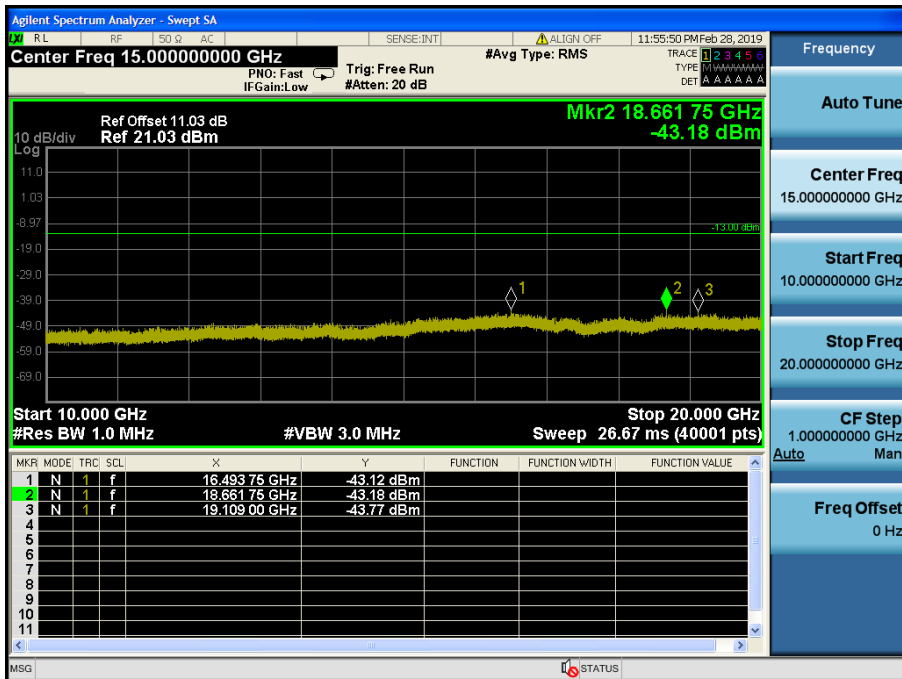

LTE Band 2 / 20MHz / QPSK - RB Size/Offset (50/25) –Low Channel

LTE Band 2 / 20MHz / QPSK - RB Size/Offset (50/25) –Low Channel

LTE Band 2 / 20MHz / QPSK - RB Size/Offset (50/50)–Mid Channel

LTE Band 2 / 20MHz / QPSK - RB Size/Offset (50/50)–Mid Channel

LTE Band 2 / 20MHz / 16QAM - RB Size/Offset (50/25) – High Channel

LTE Band 2 / 20MHz / 16QAM - RB Size/Offset (50/25) – High Channel

LTE Band 2 / 15MHz / 16QAM - RB Size/Offset (36/18)–Low Channel

LTE Band 2 / 15MHz / 16QAM - RB Size/Offset (36/18)–Low Channel

LTE Band 2 / 15MHz / QPSK - RB Size/Offset (1/36) – Mid Channel

LTE Band 2 / 15MHz / QPSK - RB Size/Offset (1/36) – Mid Channel

LTE Band 2 / 15MHz / 16QAM - RB Size/Offset (1/36) – High Channel

LTE Band 2 / 15MHz / 16QAM - RB Size/Offset (1/36) – High Channel