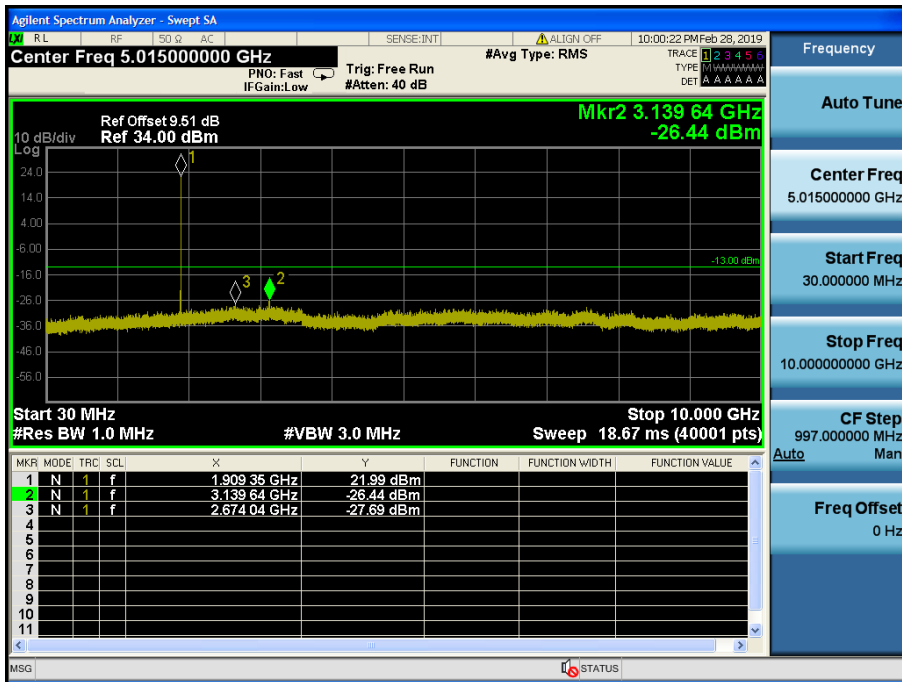

LTE Band 2 / 5MHz / QPSK - RB Size/Offset (12/6) – Mid Channel

LTE Band 2 / 5MHz / QPSK - RB Size/Offset (12/6) – Mid Channel

LTE Band 2 / 5MHz / QPSK - RB Size/Offset (25/0) – High Channel

LTE Band 2 / 5MHz / QPSK - RB Size/Offset (25/0) – High Channel

LTE Band 2 / 3MHz / 16QAM - RB Size/Offset (1/0) – Low Channel

LTE Band 2 / 3MHz / 16QAM - RB Size/Offset (1/0) – Low Channel

LTE Band 2 / 3MHz / QPSK - RB Size/Offset (15/0) – Mid Channel

LTE Band 2 / 3MHz / 16QAM - RB Size/Offset (15/0) – Mid Channel

LTE Band 2 / 3MHz / 16QAM - RB Size/Offset (8/7) – High Channel

LTE Band 2 / 3MHz / 16QAM - RB Size/Offset (8/7) – High Channel

LTE Band 2 / 1.4MHz / QPSK - RB Size/Offset (1/0) – Low Channel

LTE Band 2 / 1.4MHz / QPSK - RB Size/Offset (1/0) – Low Channel