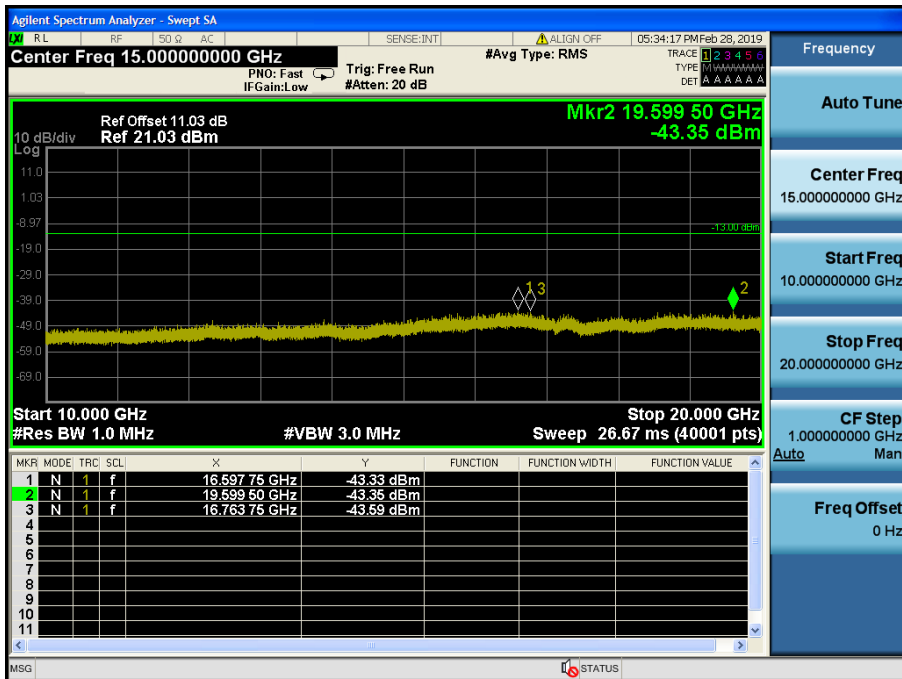

LTE Band 2 / 10MHz / 16QAM - RB Size/Offset (25/25) – High Channel

LTE Band 2 / 10MHz / 16QAM - RB Size/Offset (25/25) – High Channel

LTE Band 2 / 5MHz / QPSK - RB Size/Offset (1/24) – Low Channel

LTE Band 2 / 5MHz / QPSK - RB Size/Offset (1/24) – Low Channel

LTE Band 2 / 5MHz / QPSK - RB Size/Offset (12/6) – Mid Channel

LTE Band 2 / 5MHz / QPSK - RB Size/Offset (12/6) – Mid Channel

LTE Band 2 / 5MHz / QPSK - RB Size/Offset (25/0) – High Channel

LTE Band 2 / 5MHz / QPSK - RB Size/Offset (25/0) – High Channel

LTE Band 2 / 3MHz / 16QAM - RB Size/Offset (1/0) – Low Channel

LTE Band 2 / 3MHz / 16QAM - RB Size/Offset (1/0) – Low Channel

LTE Band 2 / 3MHz / QPSK - RB Size/Offset (15/0) – Mid Channel

LTE Band 2 / 3MHz / 16QAM - RB Size/Offset (15/0) – Mid Channel