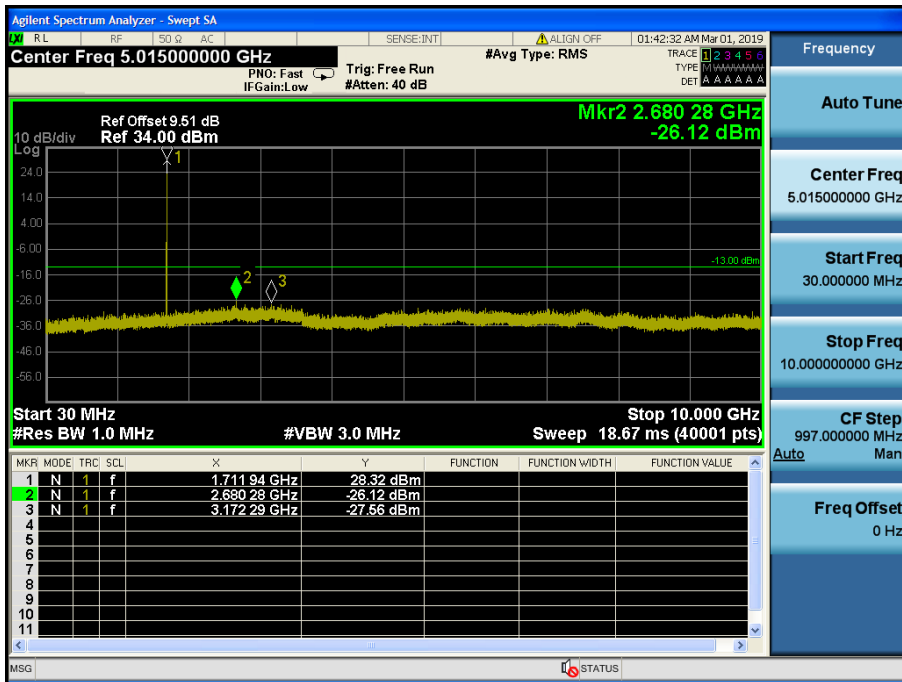

LTE Band 4 / 10MHz / QPSK - RB Size/Offset (50/0) – High Channel

LTE Band 4 / 5MHz / QPSK - RB Size/Offset (25/0) – Low Channel

LTE Band 4 / 5MHz / QPSK - RB Size/Offset (25/0) – Low Channel

LTE Band 4 / 5MHz / QPSK - RB Size/Offset (12/13) – Mid Channel

LTE Band 4 / 5MHz / QPSK - RB Size/Offset (12/13) – Mid Channel

LTE Band 4 / 5MHz / 16QAM - RB Size/Offset (1/12) – High Channel

LTE Band 4 / 5MHz / 16QAM - RB Size/Offset (1/12) – High Channel

LTE Band 4 / 3MHz / QPSK - RB Size/Offset (1/7) – Low Channel