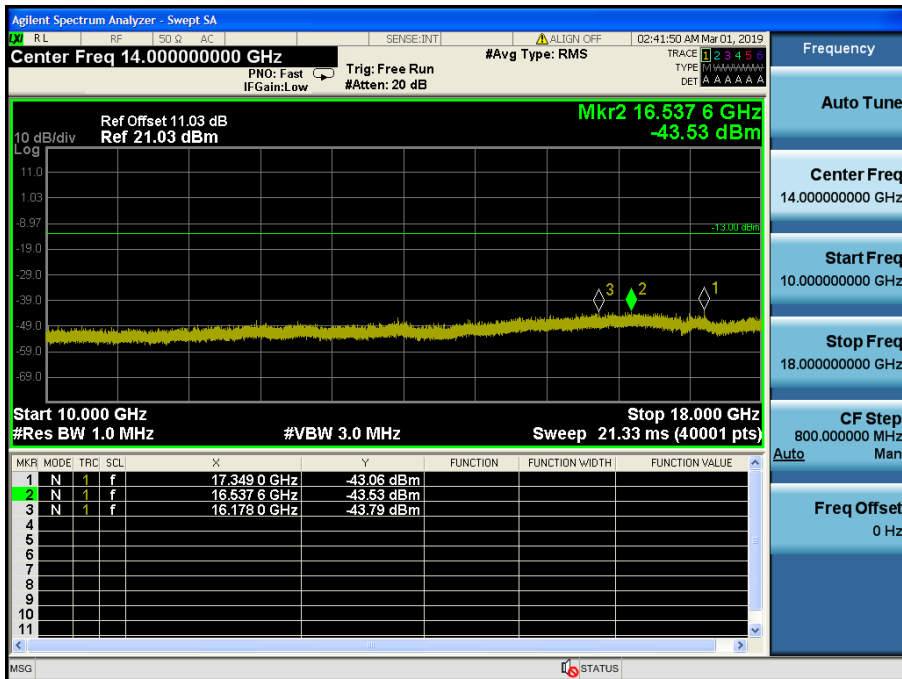

LTE Band 4 / 10MHz / QPSK - RB Size/Offset (50/0) – High Channel

LTE Band 4 / 5MHz / QPSK - RB Size/Offset (25/0) – Low Channel

LTE Band 4 / 5MHz / QPSK - RB Size/Offset (25/0) – Low Channel

LTE Band 4 / 5MHz / QPSK - RB Size/Offset (12/13) – Mid Channel

LTE Band 4 / 5MHz / QPSK - RB Size/Offset (12/13) – Mid Channel

LTE Band 4 / 5MHz / 16QAM - RB Size/Offset (1/12) – High Channel

LTE Band 4 / 5MHz / 16QAM - RB Size/Offset (1/12) – High Channel

LTE Band 4 / 3MHz / QPSK - RB Size/Offset (1/7) – Low Channel