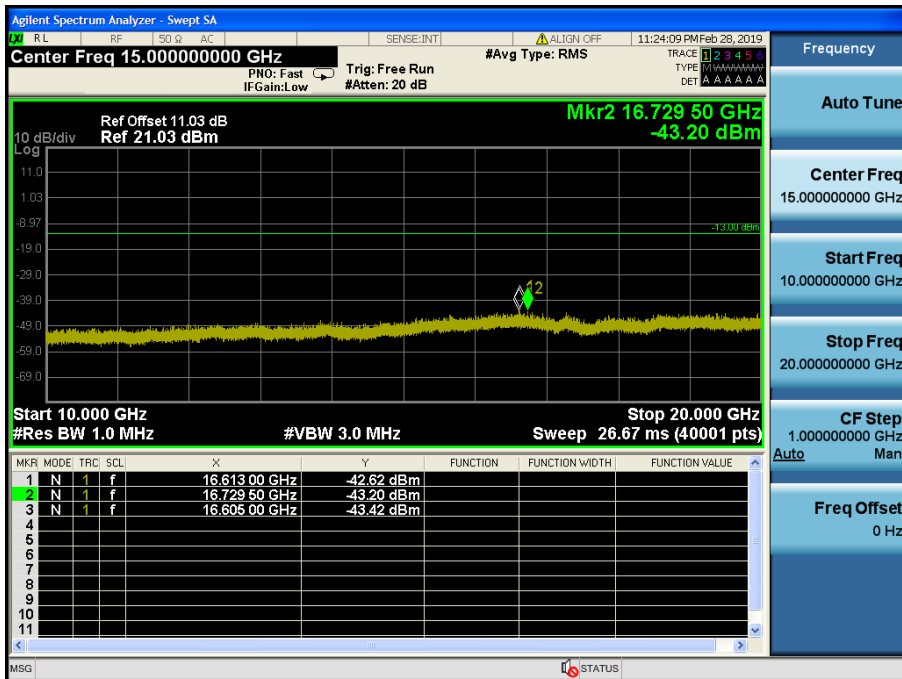

LTE Band 2 / 10MHz / 16QAM - RB Size/Offset (1/25) – Low Channel

LTE Band 2 / 10MHz / 16QAM - RB Size/Offset (1/25) – Low Channel

LTE Band 2 / 10MHz / 16QAM - RB Size/Offset (50/0) – Mid Channel

LTE Band 2 / 10MHz / 16QAM - RB Size/Offset (50/0) – Mid Channel

LTE Band 2 / 10MHz / 16QAM - RB Size/Offset (25/25) – High Channel

LTE Band 2 / 10MHz / 16QAM - RB Size/Offset (25/25) – High Channel

LTE Band 2 / 5MHz / QPSK - RB Size/Offset (1/24) – Low Channel

LTE Band 2 / 5MHz / QPSK - RB Size/Offset (1/24) – Low Channel