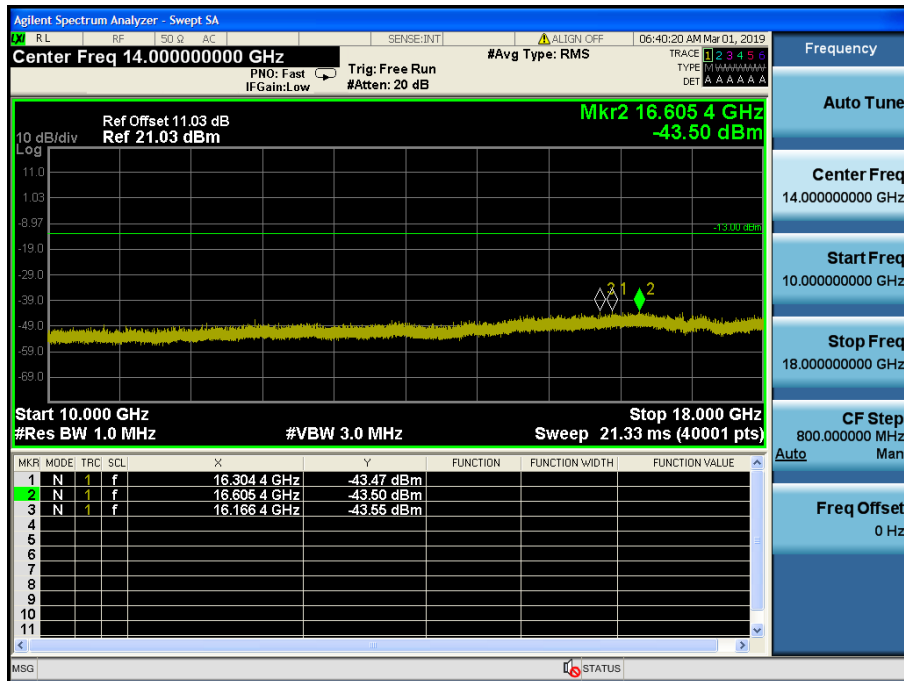

LTE Band 12 / 1.4MHz / QPSK - RB Size/Offset (1/5) – Mid Channel

LTE Band 12 / 1.4MHz / 16QAM - RB Size/Offset (3/2) – High Channel

8.4.2 LTE Band 4

LTE Band 4 / 20MHz / QPSK - RB Size/Offset (1/50) –Low Channel

LTE Band 4 / 20MHz / QPSK - RB Size/Offset (1/50) –Low Channel

LTE Band 4 / 20MHz / 16QAM - RB Size/Offset (1/50)–Mid Channel

LTE Band 4 / 20MHz / 16QAM - RB Size/Offset (1/50)–Mid Channel

LTE Band 4 / 20MHz / QPSK - RB Size/Offset (1/0) – High Channel