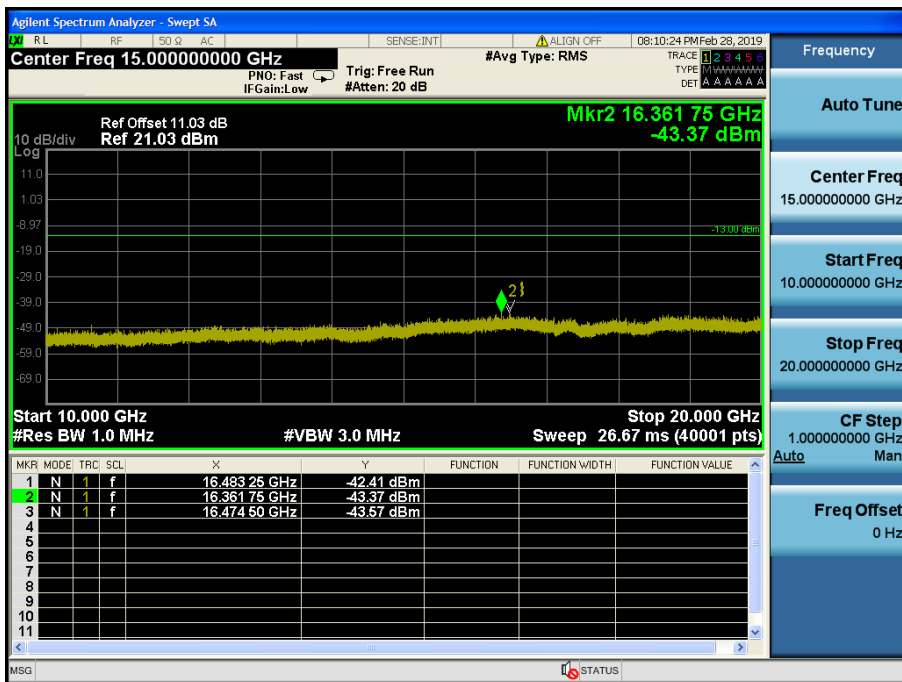

LTE Band 4 / 3MHz / QPSK - RB Size/Offset (8/0) – High Channel

LTE Band 4 / 1.4MHz / QPSK - RB Size/Offset (6/0) – Low Channel

LTE Band 4 / 1.4MHz / QPSK - RB Size/Offset (6/0) – Low Channel

LTE Band 4 / 1.4MHz / 16QAM - RB Size/Offset (3/0) – Mid Channel

LTE Band 4 / 1.4MHz / 16QAM - RB Size/Offset (3/0) – Mid Channel

LTE Band 4 / 1.4MHz / QPSK - RB Size/Offset (1/5) – High Channel

LTE Band 4 / 1.4MHz / QPSK - RB Size/Offset (1/5) – High Channel

8.4.3 LTE Band 2

LTE Band 2 / 20MHz / QPSK - RB Size/Offset (50/25) –Low Channel

LTE Band 2 / 20MHz / QPSK - RB Size/Offset (50/25) –Low Channel

LTE Band 2 / 20MHz / QPSK - RB Size/Offset (50/50)–Mid Channel

LTE Band 2 / 20MHz / QPSK - RB Size/Offset (50/50)–Mid Channel