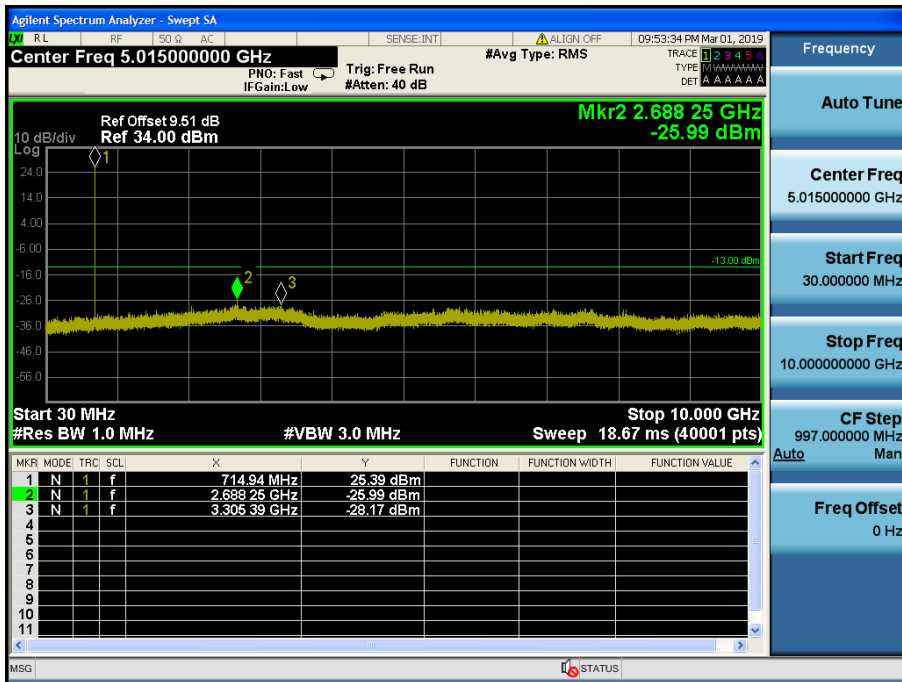

LTE Band 12, 17 / 5MHz / 16QAM - RB Size/Offset (1/12) – Low Channel

LTE Band 12, 17 / 5MHz / 16QAM - RB Size/Offset (12/0) – Mid Channel

LTE Band 12, 17 / 5MHz / QPSK - RB Size/Offset (12/13) – High Channel

LTE Band 12 / 3MHz / QPSK - RB Size/Offset (1/0) – Low Channel

LTE Band 12 / 3MHz / QPSK - RB Size/Offset (1/0) – Mid Channel

LTE Band 12 / 3MHz / 16QAM - RB Size/Offset (1/7) – High Channel

LTE Band 12 / 1.4MHz / 16QAM - RB Size/Offset (1/5) – Low Channel