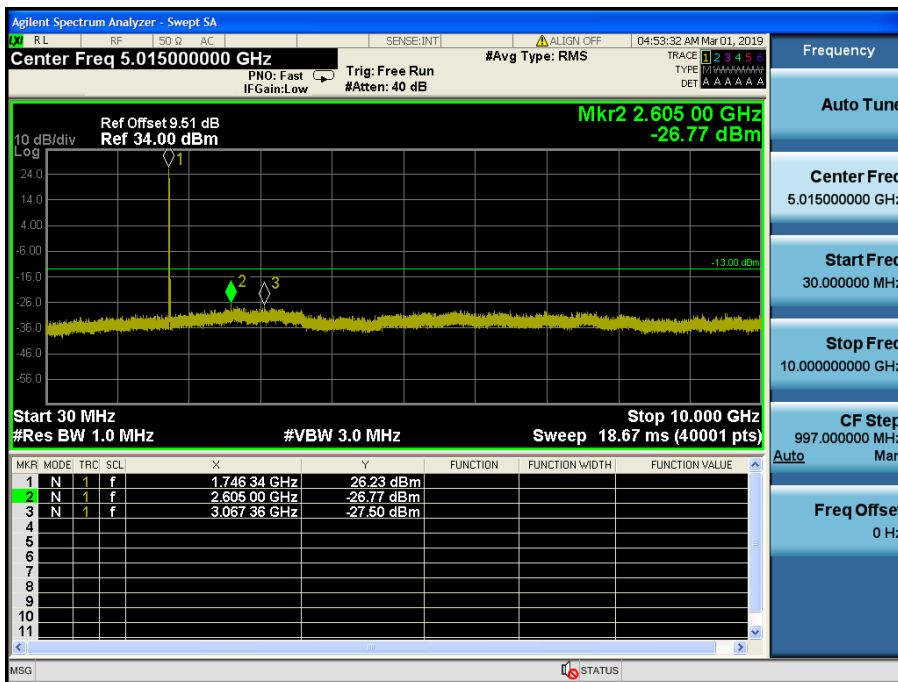

LTE Band 4 / 15MHz / 16QAM - RB Size/Offset (36/39) – Mid Channel

LTE Band 4 / 15MHz / QPSK - RB Size/Offset (75/0) – High Channel

LTE Band 4 / 15MHz / QPSK - RB Size/Offset (75/0) – High Channel

LTE Band 4 / 10MHz / QPSK - RB Size/Offset (25/25) – Low Channel

LTE Band 4 / 10MHz / QPSK - RB Size/Offset (25/25) – Low Channel

LTE Band 4 / 10MHz / 16QAM - RB Size/Offset (25/12) – Mid Channel

LTE Band 4 / 10MHz / 16QAM - RB Size/Offset (25/12) – Mid Channel

LTE Band 4 / 10MHz / QPSK - RB Size/Offset (50/0) – High Channel