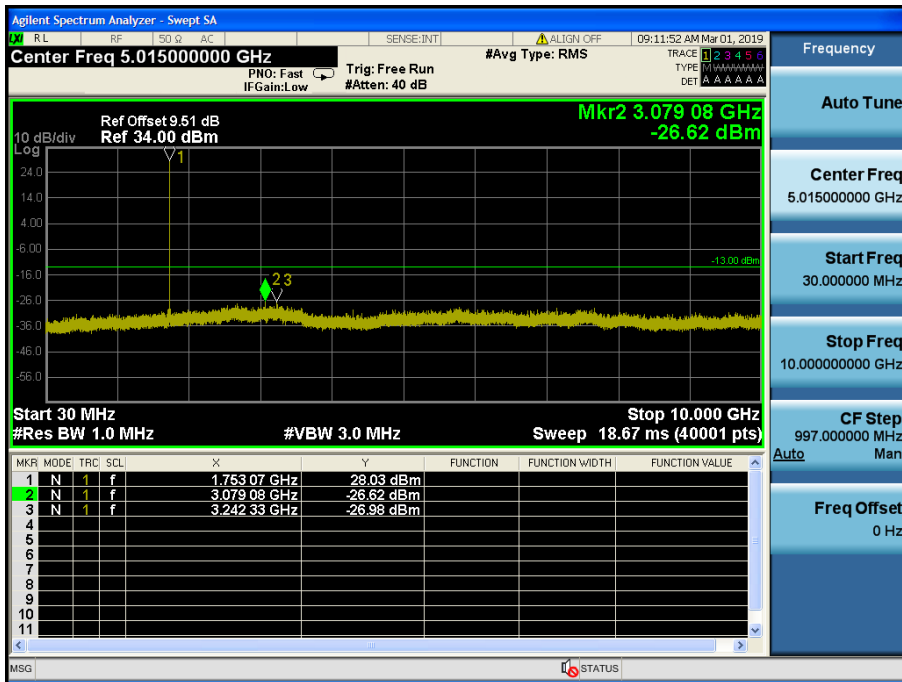

LTE Band 4 / 10MHz / QPSK - RB Size/Offset (50/0) – High Channel

LTE Band 4 / 5MHz / QPSK - RB Size/Offset (25/0) – Low Channel

LTE Band 4 / 5MHz / QPSK - RB Size/Offset (25/0) – Low Channel

LTE Band 4 / 5MHz / QPSK - RB Size/Offset (12/13) – Mid Channel

LTE Band 4 / 5MHz / QPSK - RB Size/Offset (12/13) – Mid Channel

LTE Band 4 / 5MHz / 16QAM - RB Size/Offset (1/12) – High Channel

LTE Band 4 / 5MHz / 16QAM - RB Size/Offset (1/12) – High Channel

LTE Band 4 / 3MHz / QPSK - RB Size/Offset (1/7) – Low Channel