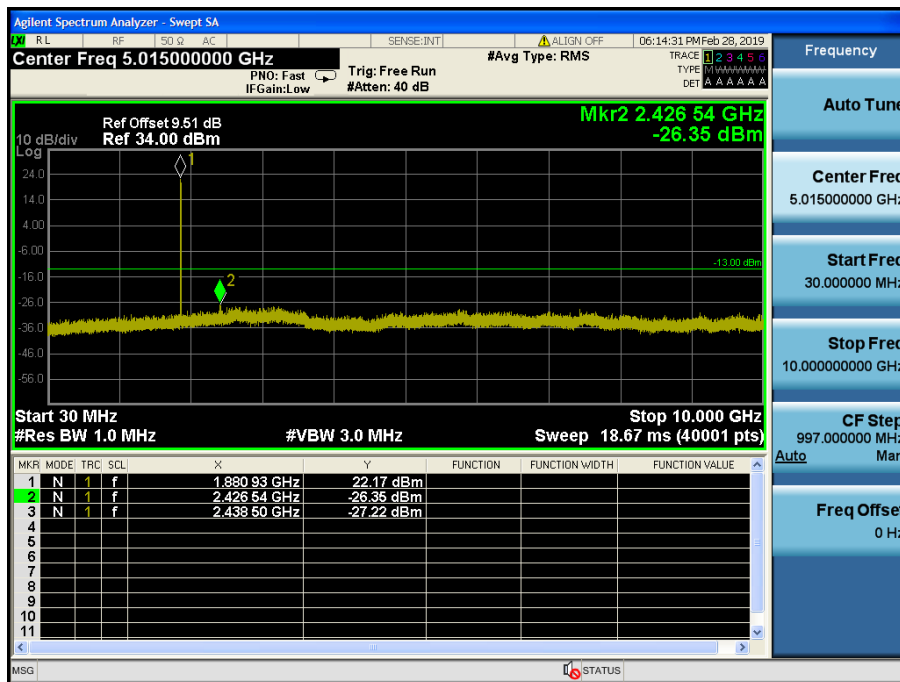

LTE Band 2 / 10MHz / 16QAM - RB Size/Offset (1/25) – Low Channel

LTE Band 2 / 10MHz / 16QAM - RB Size/Offset (1/25) – Low Channel

LTE Band 2 / 10MHz / 16QAM - RB Size/Offset (50/0) – Mid Channel

LTE Band 2 / 10MHz / 16QAM - RB Size/Offset (50/0) – Mid Channel

LTE Band 2 / 10MHz / 16QAM - RB Size/Offset (25/25) – High Channel

LTE Band 2 / 10MHz / 16QAM - RB Size/Offset (25/25) – High Channel

LTE Band 2 / 5MHz / QPSK - RB Size/Offset (1/24) – Low Channel

LTE Band 2 / 5MHz / QPSK - RB Size/Offset (1/24) – Low Channel

LTE Band 2 / 5MHz / QPSK - RB Size/Offset (12/6) – Mid Channel

LTE Band 2 / 5MHz / QPSK - RB Size/Offset (12/6) – Mid Channel

LTE Band 2 / 5MHz / QPSK - RB Size/Offset (25/0) – High Channel

LTE Band 2 / 5MHz / QPSK - RB Size/Offset (25/0) – High Channel