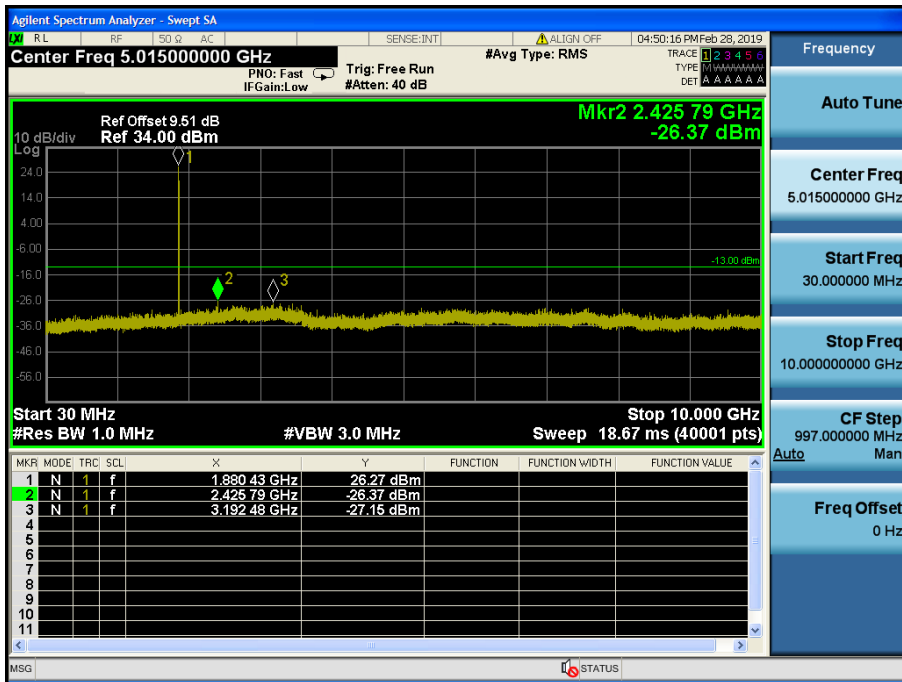

LTE Band 2 / 3MHz / 16QAM - RB Size/Offset (1/0) – Low Channel

LTE Band 2 / 3MHz / 16QAM - RB Size/Offset (1/0) – Low Channel

LTE Band 2 / 3MHz / QPSK - RB Size/Offset (15/0) – Mid Channel

LTE Band 2 / 3MHz / 16QAM - RB Size/Offset (15/0) – Mid Channel

LTE Band 2 / 3MHz / 16QAM - RB Size/Offset (8/7) – High Channel

LTE Band 2 / 3MHz / 16QAM - RB Size/Offset (8/7) – High Channel

LTE Band 2 / 1.4MHz / QPSK - RB Size/Offset (1/0) – Low Channel

LTE Band 2 / 1.4MHz / QPSK - RB Size/Offset (1/0) – Low Channel

LTE Band 2 / 1.4MHz / QPSK - RB Size/Offset (3/3) – Mid Channel

LTE Band 2 / 1.4MHz / QPSK - RB Size/Offset (3/3) – Mid Channel

LTE Band 2 / 1.4MHz / QPSK - RB Size/Offset (1/5) – High Channel

LTE Band 2 / 1.4MHz / QPSK - RB Size/Offset (1/5) – High Channel