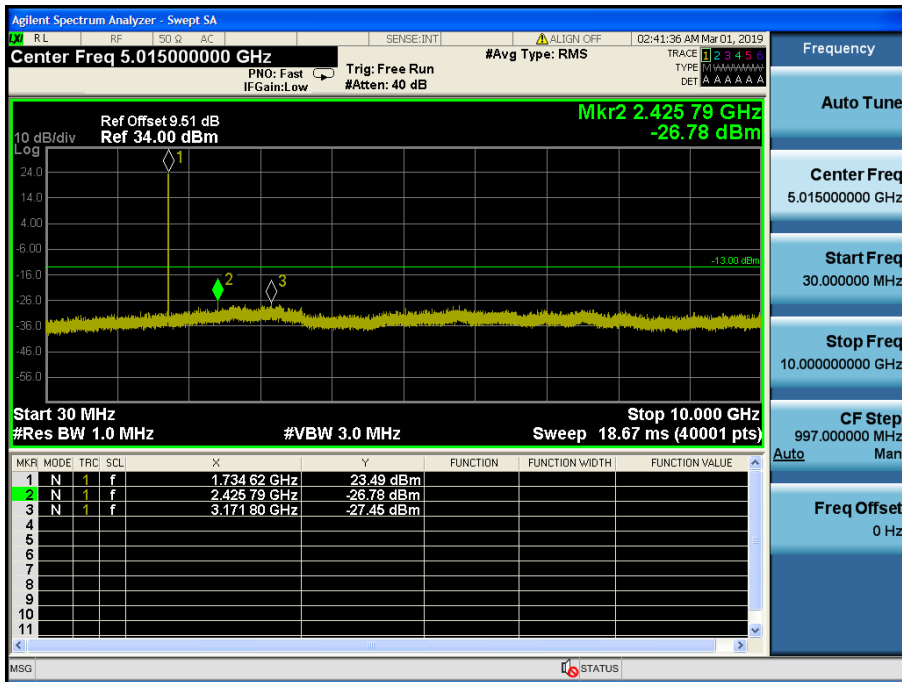

LTE Band 4 / 10MHz / QPSK - RB Size/Offset (25/25) – Low Channel

LTE Band 4 / 10MHz / 16QAM - RB Size/Offset (25/12) – Mid Channel

LTE Band 4 / 10MHz / 16QAM - RB Size/Offset (25/12) – Mid Channel

LTE Band 4 / 10MHz / QPSK - RB Size/Offset (50/0) – High Channel

LTE Band 4 / 10MHz / QPSK - RB Size/Offset (50/0) – High Channel

LTE Band 4 / 5MHz / QPSK - RB Size/Offset (25/0) – Low Channel

LTE Band 4 / 5MHz / QPSK - RB Size/Offset (25/0) – Low Channel

LTE Band 4 / 5MHz / QPSK - RB Size/Offset (12/13) – Mid Channel