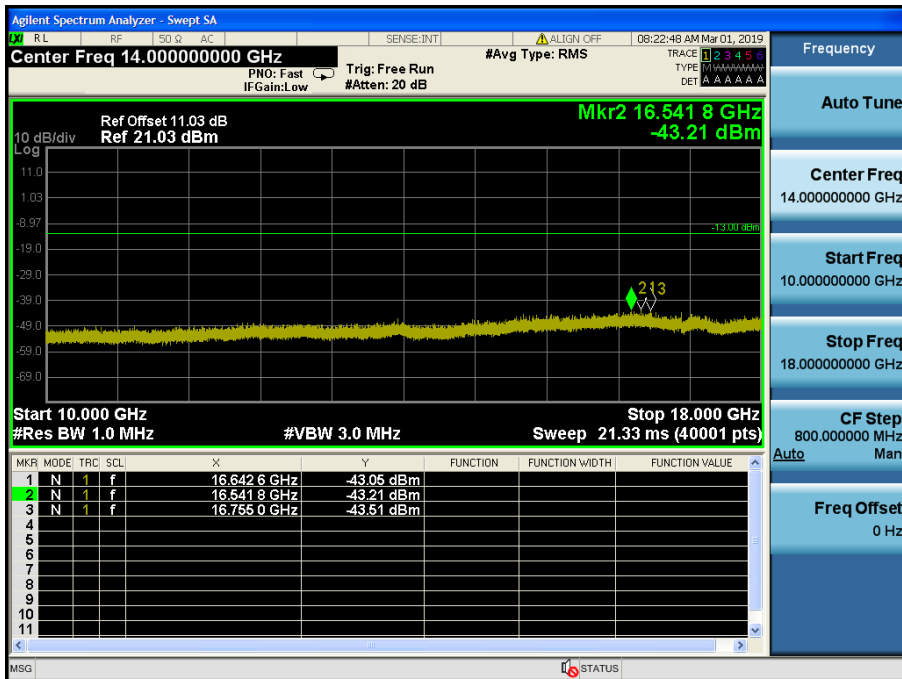

LTE Band 4 / 10MHz / QPSK - RB Size/Offset (50/0) – High Channel

LTE Band 4 / 5MHz / QPSK - RB Size/Offset (25/0) – Low Channel

LTE Band 4 / 5MHz / QPSK - RB Size/Offset (25/0) – Low Channel

LTE Band 4 / 5MHz / QPSK - RB Size/Offset (12/13) – Mid Channel

LTE Band 4 / 5MHz / QPSK - RB Size/Offset (12/13) – Mid Channel

LTE Band 4 / 5MHz / 16QAM - RB Size/Offset (1/12) – High Channel

LTE Band 4 / 5MHz / 16QAM - RB Size/Offset (1/12) – High Channel

LTE Band 4 / 3MHz / QPSK - RB Size/Offset (1/7) – Low Channel

LTE Band 4 / 3MHz / QPSK - RB Size/Offset (1/7) – Low Channel

LTE Band 4 / 3MHz / 16QAM - RB Size/Offset (8/4) – Mid Channel

LTE Band 4 / 3MHz / 16QAM - RB Size/Offset (8/4) – Mid Channel

LTE Band 4 / 3MHz / QPSK - RB Size/Offset (8/0) – High Channel