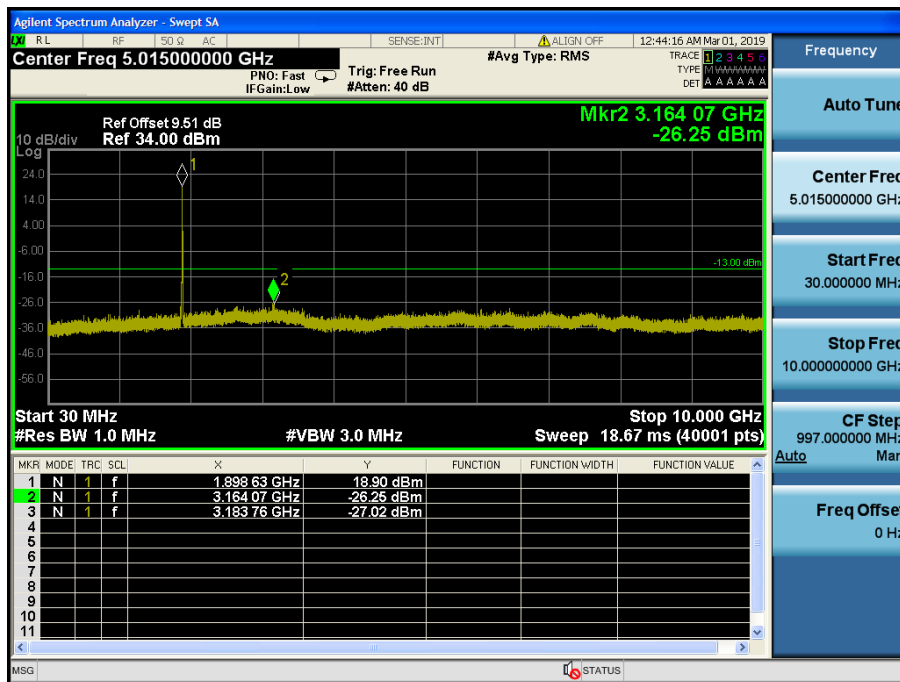

LTE Band 4 / 1.4MHz / 16QAM - RB Size/Offset (3/0) – Mid Channel

LTE Band 4 / 1.4MHz / QPSK - RB Size/Offset (1/5) – High Channel

LTE Band 4 / 1.4MHz / QPSK - RB Size/Offset (1/5) – High Channel

8.4.3 LTE Band 2

LTE Band 2 / 20MHz / QPSK - RB Size/Offset (50/25) –Low Channel

LTE Band 2 / 20MHz / QPSK - RB Size/Offset (50/25) –Low Channel

LTE Band 2 / 20MHz / QPSK - RB Size/Offset (50/50)–Mid Channel

LTE Band 2 / 20MHz / QPSK - RB Size/Offset (50/50)–Mid Channel

LTE Band 2 / 20MHz / 16QAM - RB Size/Offset (50/25) – High Channel

LTE Band 2 / 20MHz / 16QAM - RB Size/Offset (50/25) – High Channel

LTE Band 2 / 15MHz / 16QAM - RB Size/Offset (36/18)–Low Channel

LTE Band 2 / 15MHz / 16QAM - RB Size/Offset (36/18)–Low Channel