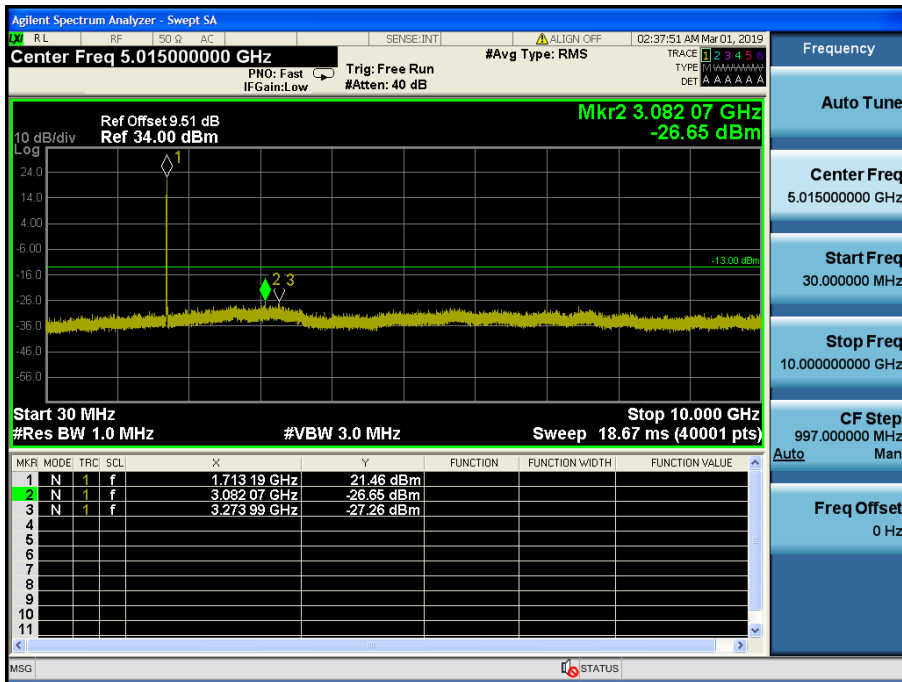

LTE Band 4 / 10MHz / QPSK - RB Size/Offset (25/25) – Low Channel

LTE Band 4 / 10MHz / 16QAM - RB Size/Offset (25/12) – Mid Channel

LTE Band 4 / 10MHz / 16QAM - RB Size/Offset (25/12) – Mid Channel

LTE Band 4 / 10MHz / QPSK - RB Size/Offset (50/0) – High Channel

LTE Band 4 / 10MHz / QPSK - RB Size/Offset (50/0) – High Channel

LTE Band 4 / 5MHz / QPSK - RB Size/Offset (25/0) – Low Channel

LTE Band 4 / 5MHz / QPSK - RB Size/Offset (25/0) – Low Channel

LTE Band 4 / 5MHz / QPSK - RB Size/Offset (12/13) – Mid Channel