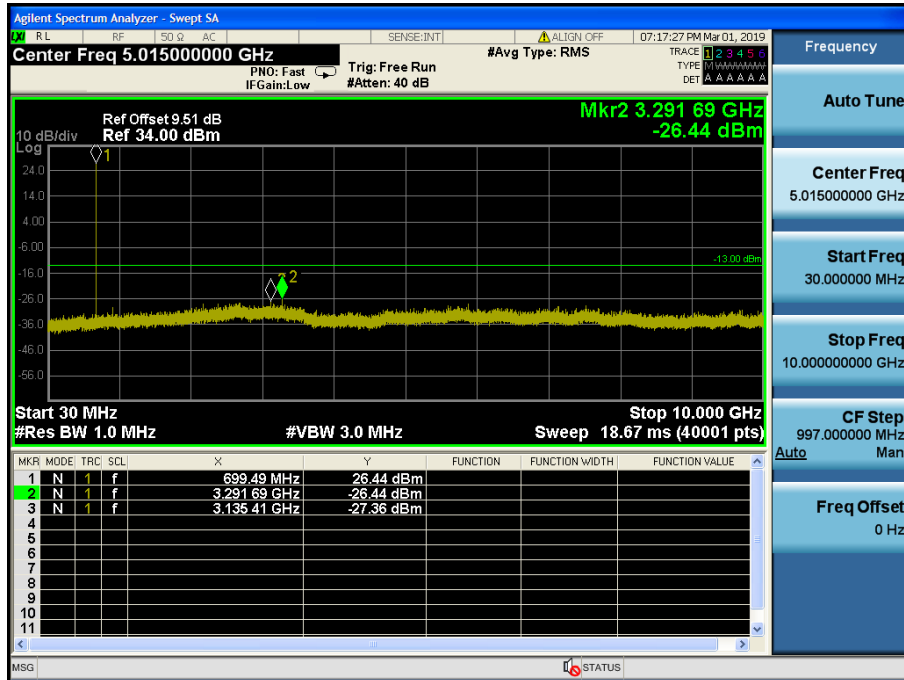

LTE Band 2 / 3MHz / QPSK - RB Size/Offset (1/14)

- Upper Extended Band Edge

LTE Band 2 / 3MHz / QPSK - RB Size/Offset (1/0)

- Upper Band Edge

LTE Band 2 / 1.4MHz / QPSK - RB Size/Offset (1/5)

- Upper Extended Band Edge

LTE Band 2 / 1.4MHz / 16QAM- RB Size/Offset (1/2)

8.4 SPURIOUS AND HARMONICS EMISSIONS(Conducted)

8.4.1 LTE Band 12

LTE Band 12 / 10MHz / 16QAM - RB Size/Offset (50/0) – Low Channel

LTE Band 12 / 10MHz / QPSK - RB Size/Offset (50/0) – High Channel

LTE Band 12, 17 / 5MHz / 16QAM - RB Size/Offset (1/12) – Low Channel

LTE Band 12, 17 / 5MHz / 16QAM - RB Size/Offset (12/0) – Mid Channel

LTE Band 12, 17 / 5MHz / QPSK - RB Size/Offset (12/13) – High Channel