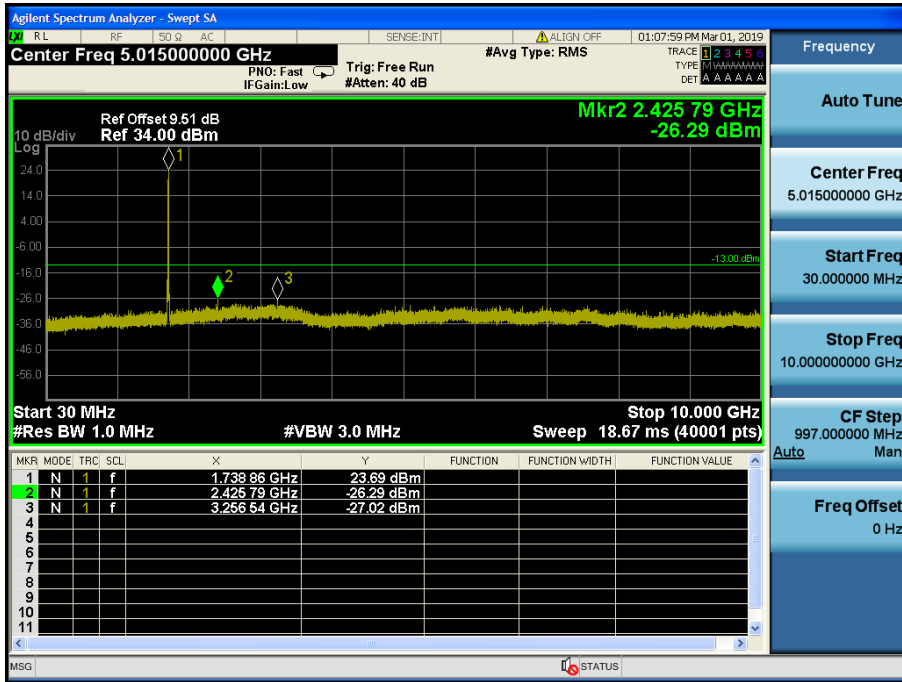

LTE Band 4 / 20MHz / QPSK - RB Size/Offset (1/50) –Low Channel

LTE Band 4 / 20MHz / 16QAM - RB Size/Offset (1/50)–Mid Channel

LTE Band 4 / 20MHz / 16QAM - RB Size/Offset (1/50)–Mid Channel

LTE Band 4 / 20MHz / QPSK - RB Size/Offset (1/0) – High Channel

LTE Band 4 / 20MHz / QPSK - RB Size/Offset (1/0) – High Channel

LTE Band 4 / 15MHz / QPSK - RB Size/Offset (75/0)–Low Channel

LTE Band 4 / 15MHz / QPSK - RB Size/Offset (75/0)–Low Channel

LTE Band 4 / 15MHz / 16QAM - RB Size/Offset (36/39) – Mid Channel