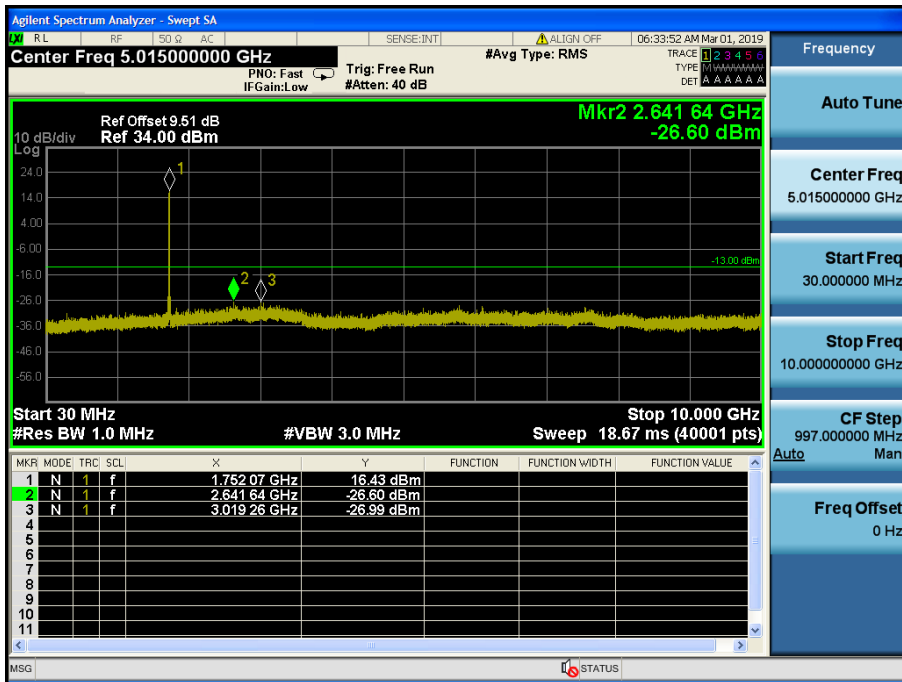

LTE Band 4 / 15MHz / QPSK - RB Size/Offset (75/0) – High Channel