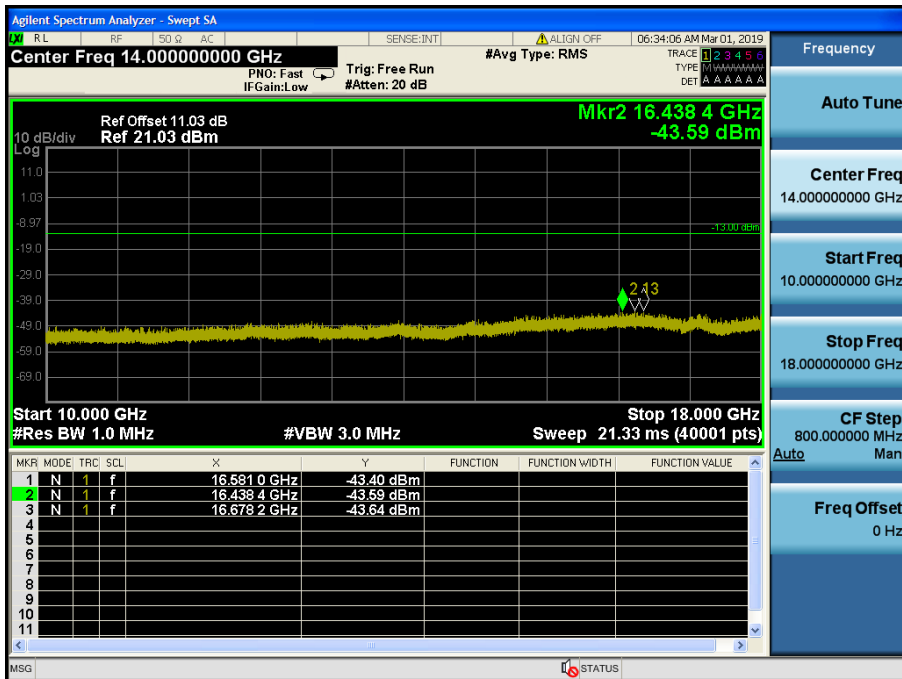

LTE Band 4 / 15MHz / QPSK - RB Size/Offset (75/0) – High Channel