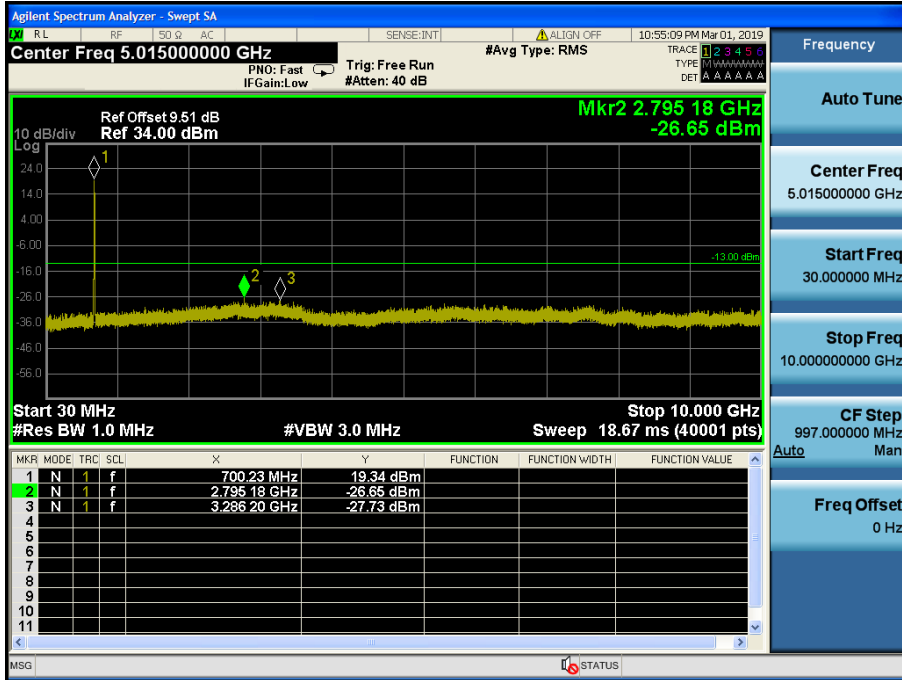

LTE Band 2 / 5MHz / QPSK - RB Size/Offset (25/0)

- Lower Band Edge

LTE Band 2 / 3MHz / 16QAM - RB Size/Offset (1/0)

- Lower Extended Band Edge

LTE Band 2 / 3MHz / 16QAM - RB Size/Offset (1/14)

- Upper Band Edge

LTE Band 2 / 3MHz / QPSK - RB Size/Offset (1/14)

- Upper Extended Band Edge

LTE Band 2 / 3MHz / QPSK - RB Size/Offset (1/0)

- Upper Band Edge

LTE Band 2 / 1.4MHz / QPSK - RB Size/Offset (1/5)

- Upper Extended Band Edge

LTE Band 2 / 1.4MHz / 16QAM- RB Size/Offset (1/2)

8.4 SPURIOUS AND HARMONICS EMISSIONS(Conducted)

8.4.1 LTE Band 12

LTE Band 12 / 10MHz / 16QAM - RB Size/Offset (50/0) – Low Channel

LTE Band 12 / 10MHz / QPSK - RB Size/Offset (50/0) – High Channel