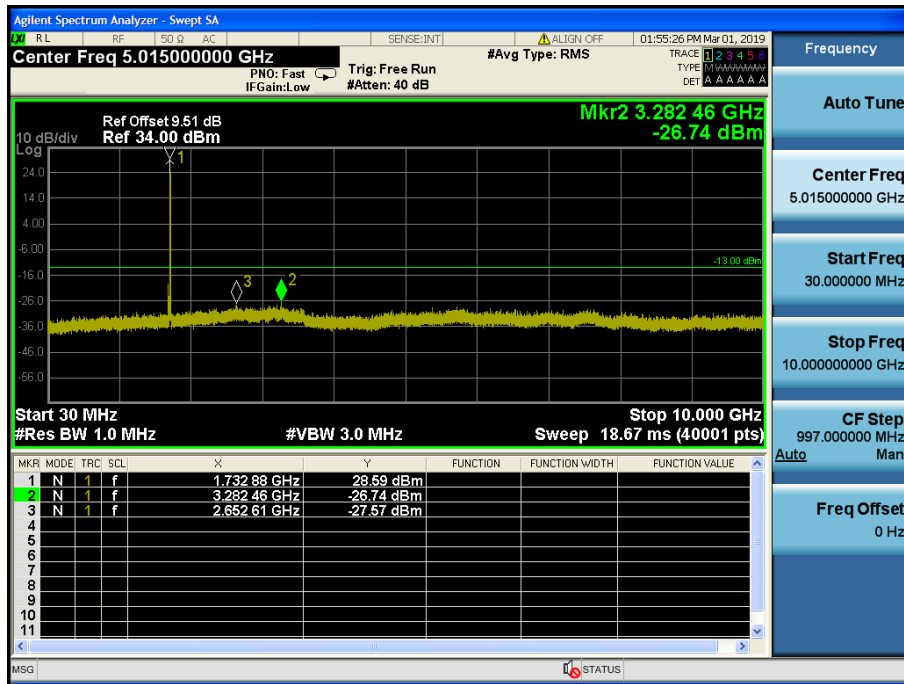

LTE Band 12 / 1.4MHz / QPSK - RB Size/Offset (1/5) – Mid Channel

LTE Band 12 / 1.4MHz / 16QAM - RB Size/Offset (3/2) – High Channel

8.4.2 LTE Band 4

LTE Band 4 / 20MHz / QPSK - RB Size/Offset (1/50) –Low Channel

LTE Band 4 / 20MHz / QPSK - RB Size/Offset (1/50) –Low Channel

LTE Band 4 / 20MHz / 16QAM - RB Size/Offset (1/50)–Mid Channel

LTE Band 4 / 20MHz / 16QAM - RB Size/Offset (1/50)–Mid Channel

LTE Band 4 / 20MHz / QPSK - RB Size/Offset (1/0) – High Channel