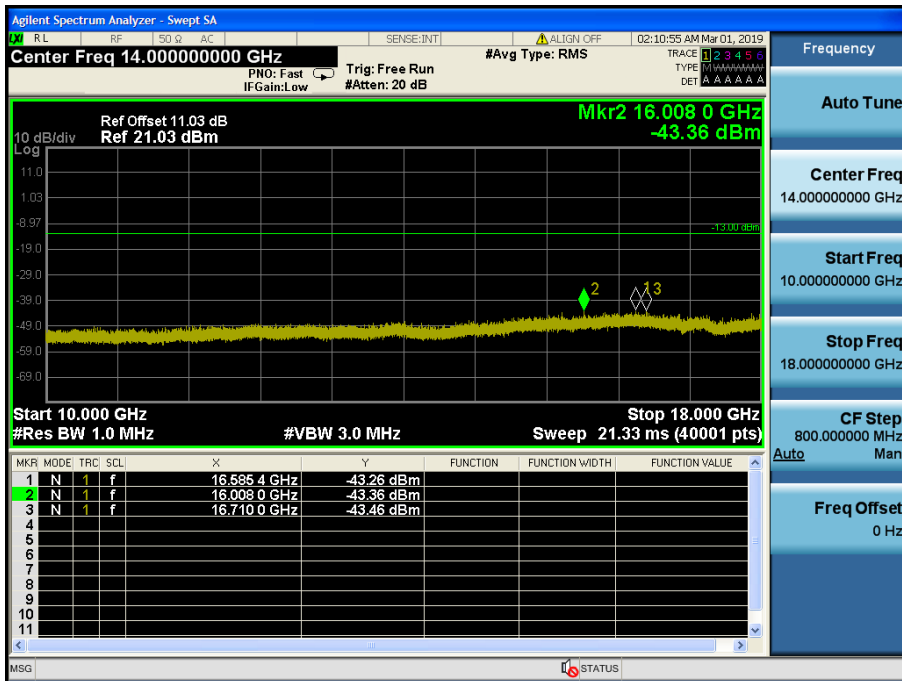

LTE Band 4 / 3MHz / QPSK - RB Size/Offset (1/7) – Low Channel

LTE Band 4 / 3MHz / 16QAM - RB Size/Offset (8/4) – Mid Channel

LTE Band 4 / 3MHz / 16QAM - RB Size/Offset (8/4) – Mid Channel

LTE Band 4 / 3MHz / QPSK - RB Size/Offset (8/0) – High Channel

LTE Band 4 / 3MHz / QPSK - RB Size/Offset (8/0) – High Channel

LTE Band 4 / 1.4MHz / QPSK - RB Size/Offset (6/0) – Low Channel

LTE Band 4 / 1.4MHz / QPSK - RB Size/Offset (6/0) – Low Channel

LTE Band 4 / 1.4MHz / 16QAM - RB Size/Offset (3/0) – Mid Channel