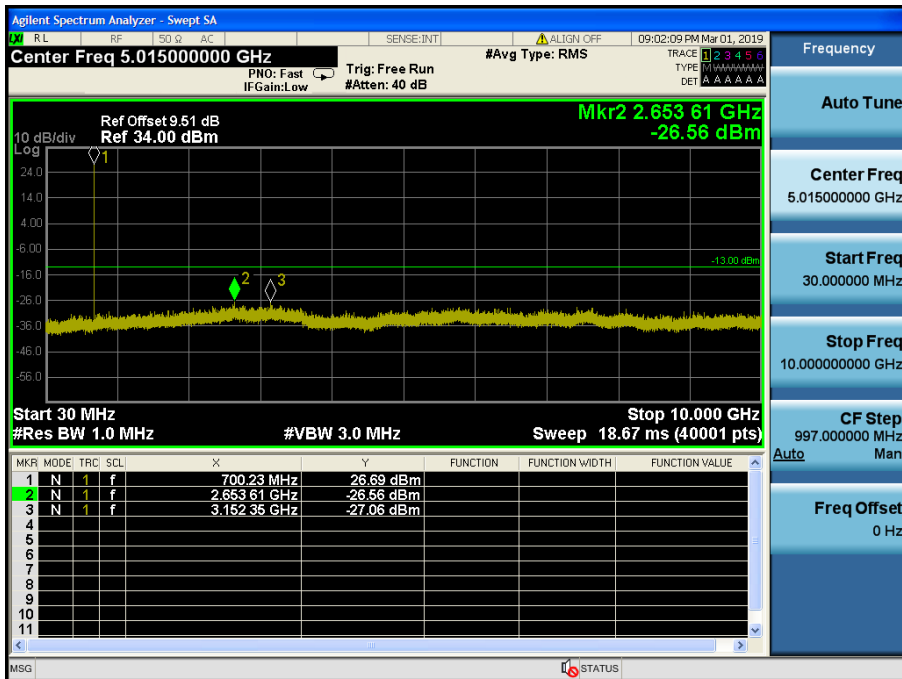

LTE Band 12, 17 / 5MHz / 16QAM - RB Size/Offset (1/12) – Low Channel

LTE Band 12, 17 / 5MHz / 16QAM - RB Size/Offset (12/0) – Mid Channel

LTE Band 12, 17 / 5MHz / QPSK - RB Size/Offset (12/13) – High Channel

LTE Band 12 / 3MHz / QPSK - RB Size/Offset (1/0) – Low Channel

LTE Band 12 / 3MHz / QPSK - RB Size/Offset (1/0) – Mid Channel

LTE Band 12 / 3MHz / 16QAM - RB Size/Offset (1/7) – High Channel

LTE Band 12 / 1.4MHz / 16QAM - RB Size/Offset (1/5) – Low Channel