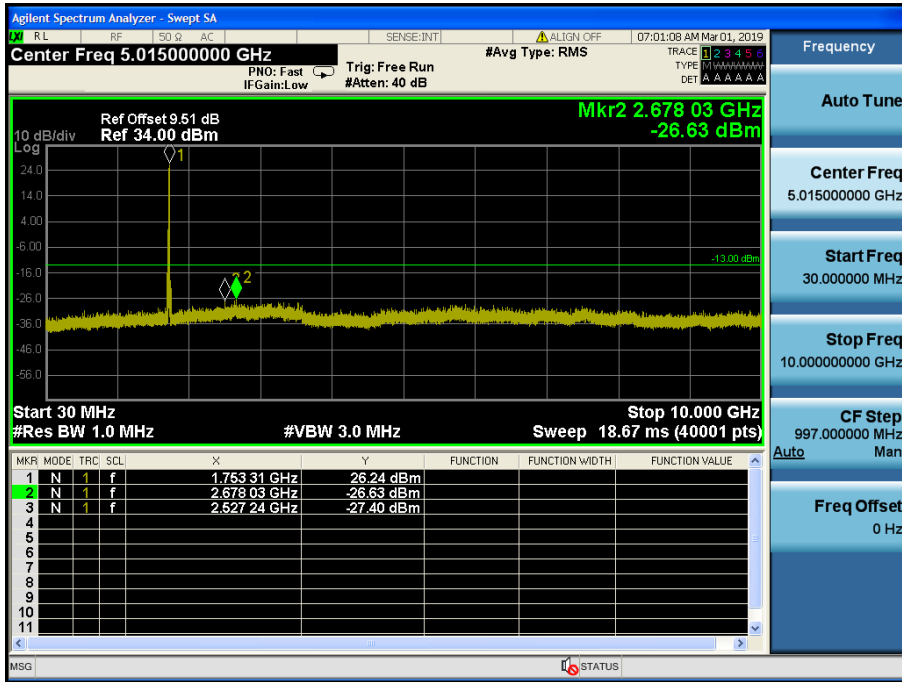

LTE Band 12 / 1.4MHz / QPSK - RB Size/Offset (1/5) – Mid Channel

LTE Band 12 / 1.4MHz / 16QAM - RB Size/Offset (3/2) – High Channel

8.4.2 LTE Band 4

LTE Band 4 / 20MHz / QPSK - RB Size/Offset (1/50) –Low Channel

LTE Band 4 / 20MHz / QPSK - RB Size/Offset (1/50) –Low Channel

LTE Band 4 / 20MHz / 16QAM - RB Size/Offset (1/50)–Mid Channel

LTE Band 4 / 20MHz / 16QAM - RB Size/Offset (1/50)–Mid Channel

LTE Band 4 / 20MHz / QPSK - RB Size/Offset (1/0) – High Channel