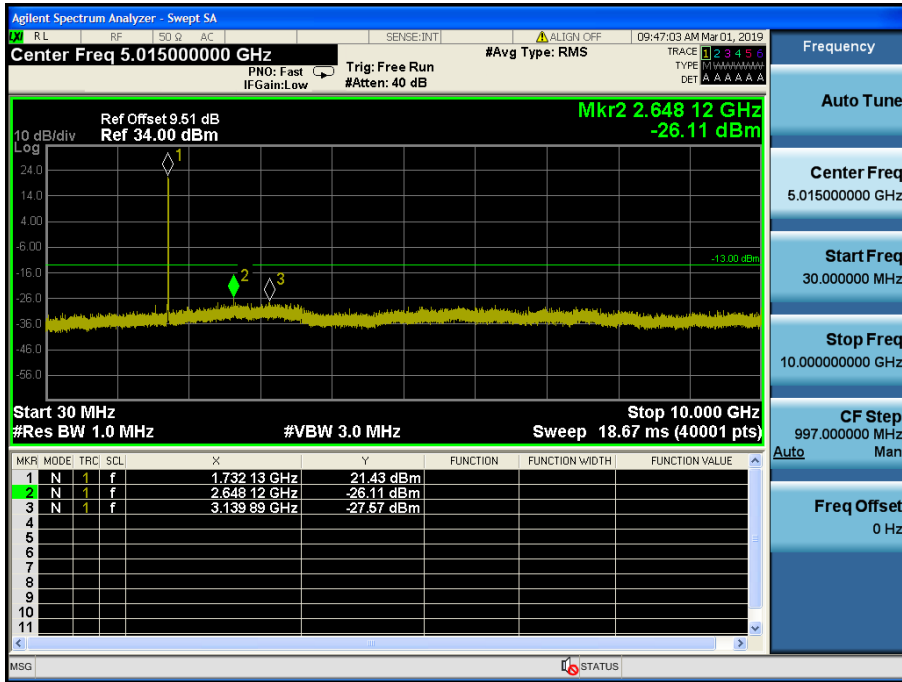

LTE Band 4 / 15MHz / 16QAM - RB Size/Offset (36/39) – Mid Channel

LTE Band 4 / 15MHz / QPSK - RB Size/Offset (75/0) – High Channel

LTE Band 4 / 15MHz / QPSK - RB Size/Offset (75/0) – High Channel

LTE Band 4 / 10MHz / QPSK - RB Size/Offset (25/25) – Low Channel

LTE Band 4 / 10MHz / QPSK - RB Size/Offset (25/25) – Low Channel

LTE Band 4 / 10MHz / 16QAM - RB Size/Offset (25/12) – Mid Channel

LTE Band 4 / 10MHz / 16QAM - RB Size/Offset (25/12) – Mid Channel

LTE Band 4 / 10MHz / QPSK - RB Size/Offset (50/0) – High Channel