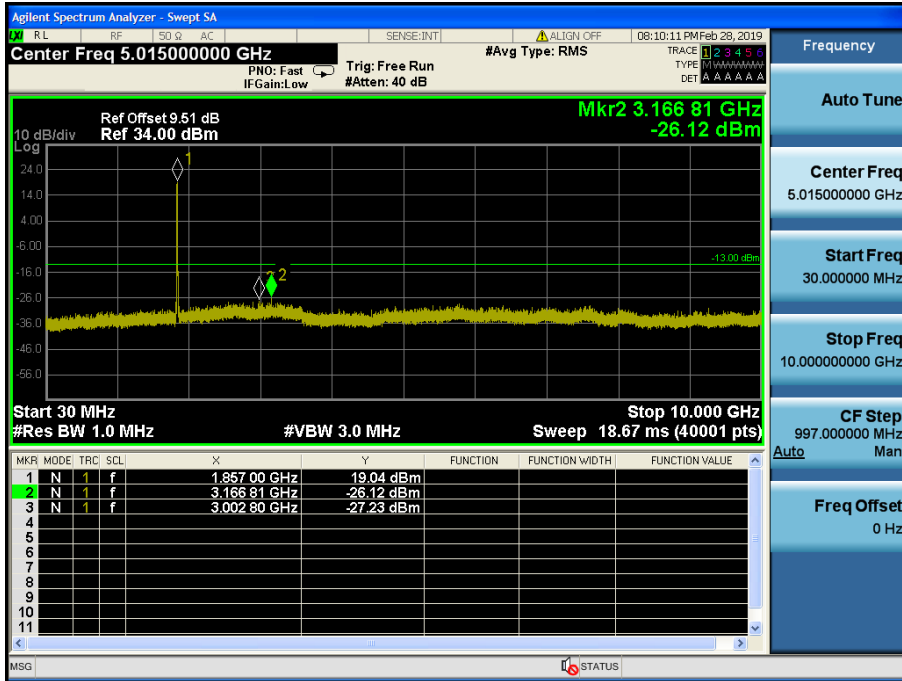

LTE Band 4 / 3MHz / QPSK - RB Size/Offset (8/0) – High Channel

LTE Band 4 / 1.4MHz / QPSK - RB Size/Offset (6/0) – Low Channel

LTE Band 4 / 1.4MHz / QPSK - RB Size/Offset (6/0) – Low Channel

LTE Band 4 / 1.4MHz / 16QAM - RB Size/Offset (3/0) – Mid Channel

LTE Band 4 / 1.4MHz / 16QAM - RB Size/Offset (3/0) – Mid Channel

LTE Band 4 / 1.4MHz / QPSK - RB Size/Offset (1/5) – High Channel

LTE Band 4 / 1.4MHz / QPSK - RB Size/Offset (1/5) – High Channel

8.4.3 LTE Band 2

LTE Band 2 / 20MHz / QPSK - RB Size/Offset (50/25) –Low Channel

LTE Band 2 / 20MHz / QPSK - RB Size/Offset (50/25) –Low Channel

LTE Band 2 / 20MHz / QPSK - RB Size/Offset (50/50)–Mid Channel

LTE Band 2 / 20MHz / QPSK - RB Size/Offset (50/50)–Mid Channel