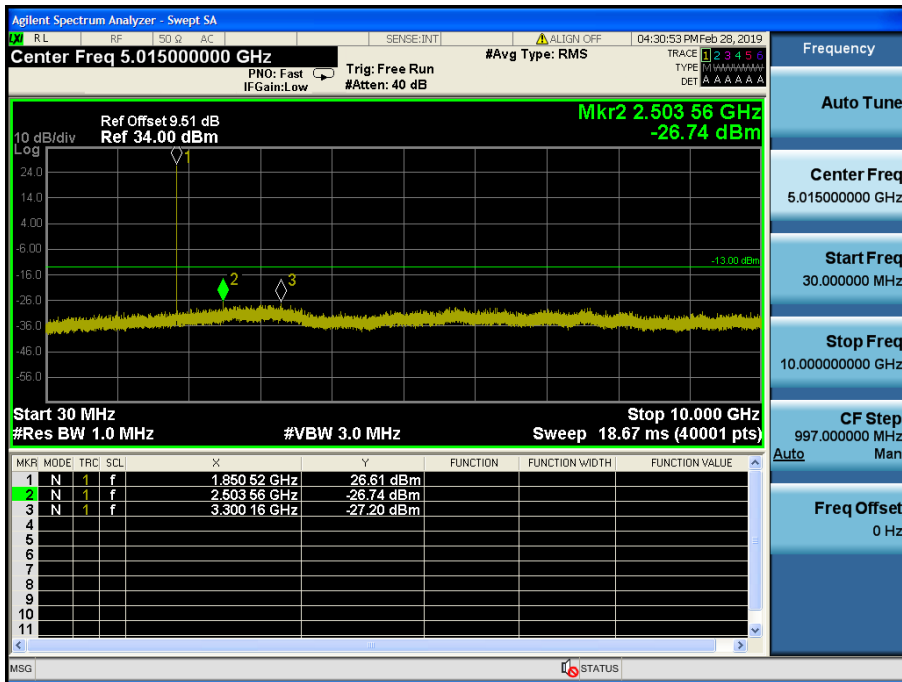

LTE Band 2 / 5MHz / QPSK - RB Size/Offset (12/6) – Mid Channel

LTE Band 2 / 5MHz / QPSK - RB Size/Offset (12/6) – Mid Channel

LTE Band 2 / 5MHz / QPSK - RB Size/Offset (25/0) – High Channel

LTE Band 2 / 5MHz / QPSK - RB Size/Offset (25/0) – High Channel

LTE Band 2 / 3MHz / 16QAM - RB Size/Offset (1/0) – Low Channel

LTE Band 2 / 3MHz / 16QAM - RB Size/Offset (1/0) – Low Channel

LTE Band 2 / 3MHz / QPSK - RB Size/Offset (15/0) – Mid Channel

LTE Band 2 / 3MHz / 16QAM - RB Size/Offset (15/0) – Mid Channel

LTE Band 2 / 3MHz / 16QAM - RB Size/Offset (8/7) – High Channel

LTE Band 2 / 3MHz / 16QAM - RB Size/Offset (8/7) – High Channel

LTE Band 2 / 1.4MHz / QPSK - RB Size/Offset (1/0) – Low Channel

LTE Band 2 / 1.4MHz / QPSK - RB Size/Offset (1/0) – Low Channel