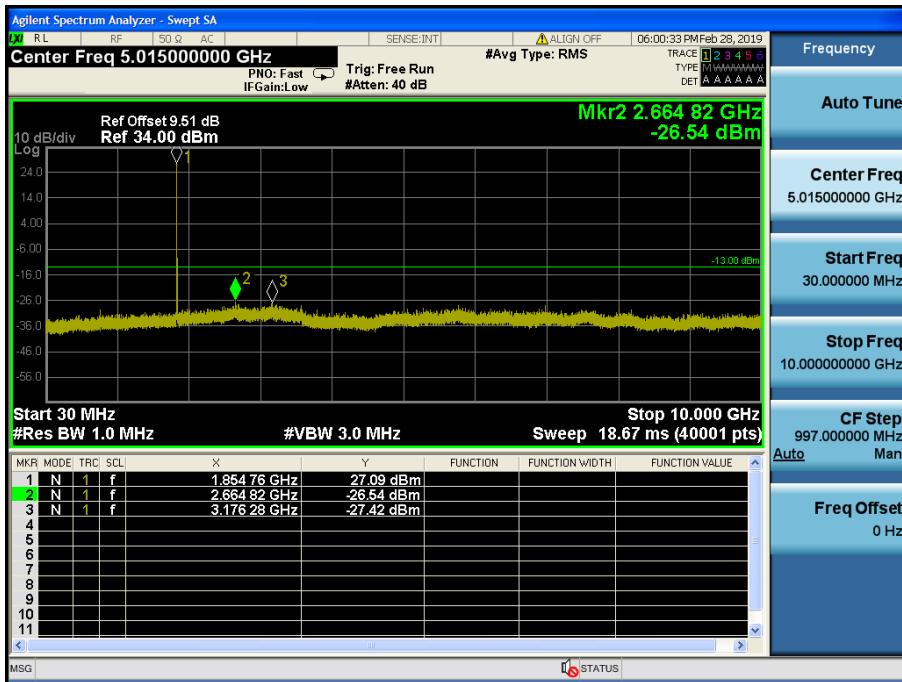

LTE Band 2 / 10MHz / 16QAM - RB Size/Offset (1/25) – Low Channel

LTE Band 2 / 10MHz / 16QAM - RB Size/Offset (1/25) – Low Channel

LTE Band 2 / 10MHz / 16QAM - RB Size/Offset (50/0) – Mid Channel

LTE Band 2 / 10MHz / 16QAM - RB Size/Offset (50/0) – Mid Channel

LTE Band 2 / 10MHz / 16QAM - RB Size/Offset (25/25) – High Channel

LTE Band 2 / 10MHz / 16QAM - RB Size/Offset (25/25) – High Channel

LTE Band 2 / 5MHz / QPSK - RB Size/Offset (1/24) – Low Channel

LTE Band 2 / 5MHz / QPSK - RB Size/Offset (1/24) – Low Channel