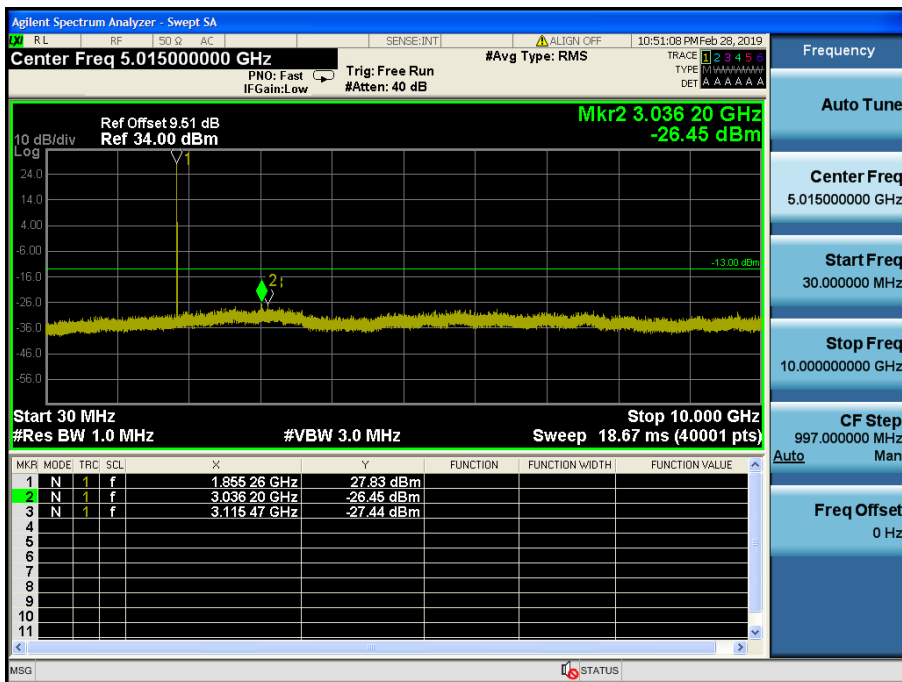

LTE Band 2 / 20MHz / 16QAM - RB Size/Offset (50/25) – High Channel

LTE Band 2 / 20MHz / 16QAM - RB Size/Offset (50/25) – High Channel

LTE Band 2 / 15MHz / 16QAM - RB Size/Offset (36/18)–Low Channel

LTE Band 2 / 15MHz / 16QAM - RB Size/Offset (36/18)–Low Channel

LTE Band 2 / 15MHz / QPSK - RB Size/Offset (1/36) – Mid Channel

LTE Band 2 / 15MHz / QPSK - RB Size/Offset (1/36) – Mid Channel

LTE Band 2 / 15MHz / 16QAM - RB Size/Offset (1/36) – High Channel

LTE Band 2 / 15MHz / 16QAM - RB Size/Offset (1/36) – High Channel

LTE Band 2 / 10MHz / 16QAM - RB Size/Offset (1/25) – Low Channel

LTE Band 2 / 10MHz / 16QAM - RB Size/Offset (1/25) – Low Channel

LTE Band 2 / 10MHz / 16QAM - RB Size/Offset (50/0) – Mid Channel

LTE Band 2 / 10MHz / 16QAM - RB Size/Offset (50/0) – Mid Channel