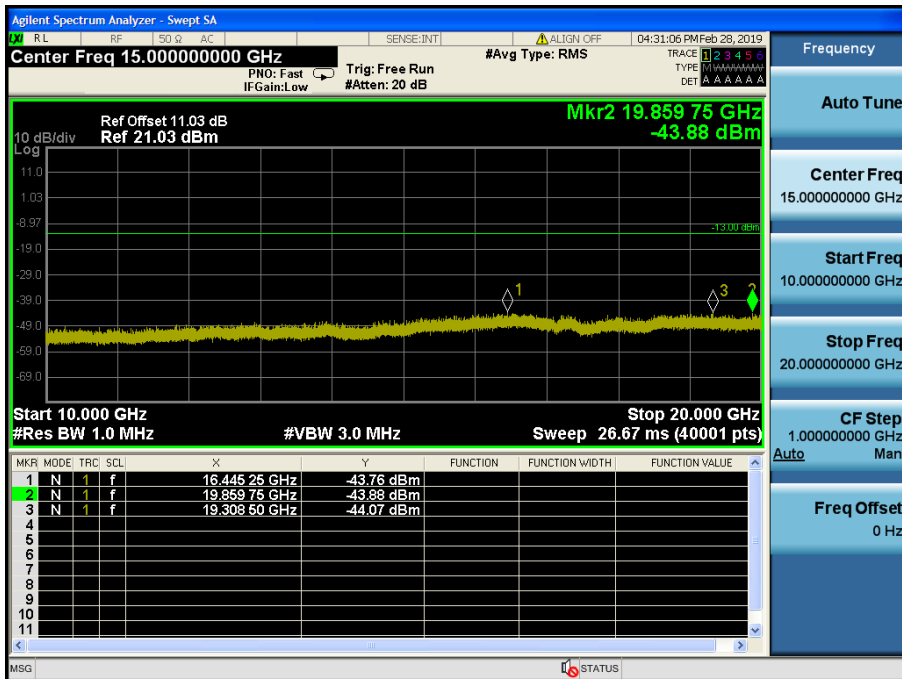

LTE Band 2 / 5MHz / QPSK - RB Size/Offset (12/6) – Mid Channel

LTE Band 2 / 5MHz / QPSK - RB Size/Offset (12/6) – Mid Channel

LTE Band 2 / 5MHz / QPSK - RB Size/Offset (25/0) – High Channel

LTE Band 2 / 5MHz / QPSK - RB Size/Offset (25/0) – High Channel

LTE Band 2 / 3MHz / 16QAM - RB Size/Offset (1/0) – Low Channel

LTE Band 2 / 3MHz / 16QAM - RB Size/Offset (1/0) – Low Channel

LTE Band 2 / 3MHz / QPSK - RB Size/Offset (15/0) – Mid Channel

LTE Band 2 / 3MHz / 16QAM - RB Size/Offset (15/0) – Mid Channel

LTE Band 2 / 3MHz / 16QAM - RB Size/Offset (8/7) – High Channel

LTE Band 2 / 3MHz / 16QAM - RB Size/Offset (8/7) – High Channel

LTE Band 2 / 1.4MHz / QPSK - RB Size/Offset (1/0) – Low Channel

LTE Band 2 / 1.4MHz / QPSK - RB Size/Offset (1/0) – Low Channel