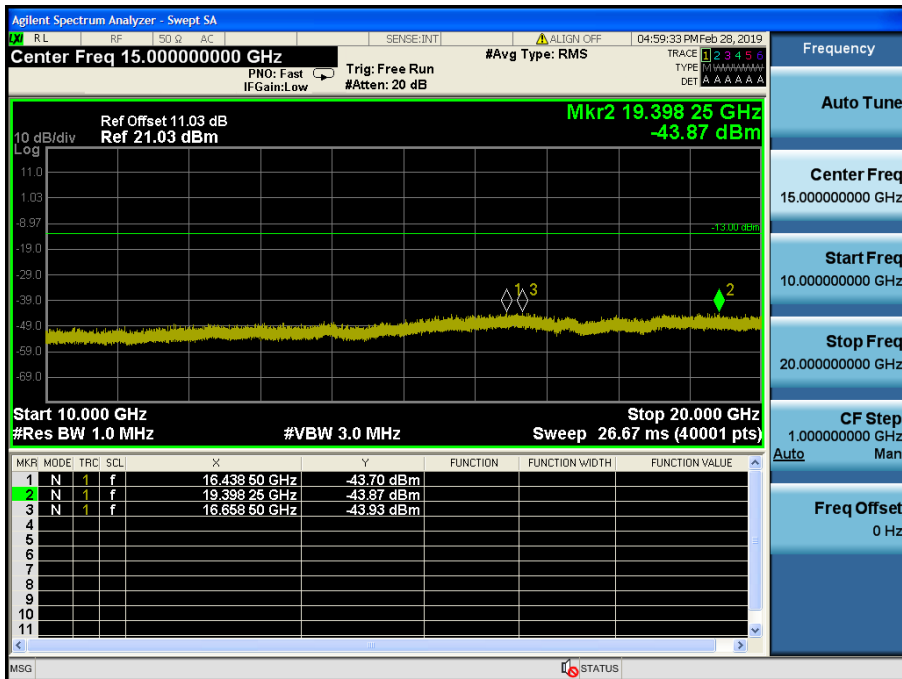

LTE Band 2 / 3MHz / 16QAM - RB Size/Offset (1/0) – Low Channel

LTE Band 2 / 3MHz / 16QAM - RB Size/Offset (1/0) – Low Channel

LTE Band 2 / 3MHz / QPSK - RB Size/Offset (15/0) – Mid Channel

LTE Band 2 / 3MHz / 16QAM - RB Size/Offset (15/0) – Mid Channel

LTE Band 2 / 3MHz / 16QAM - RB Size/Offset (8/7) – High Channel

LTE Band 2 / 3MHz / 16QAM - RB Size/Offset (8/7) – High Channel

LTE Band 2 / 1.4MHz / QPSK - RB Size/Offset (1/0) – Low Channel

LTE Band 2 / 1.4MHz / QPSK - RB Size/Offset (1/0) – Low Channel

LTE Band 2 / 1.4MHz / QPSK - RB Size/Offset (3/3) – Mid Channel

LTE Band 2 / 1.4MHz / QPSK - RB Size/Offset (3/3) – Mid Channel

LTE Band 2 / 1.4MHz / QPSK - RB Size/Offset (1/5) – High Channel

LTE Band 2 / 1.4MHz / QPSK - RB Size/Offset (1/5) – High Channel