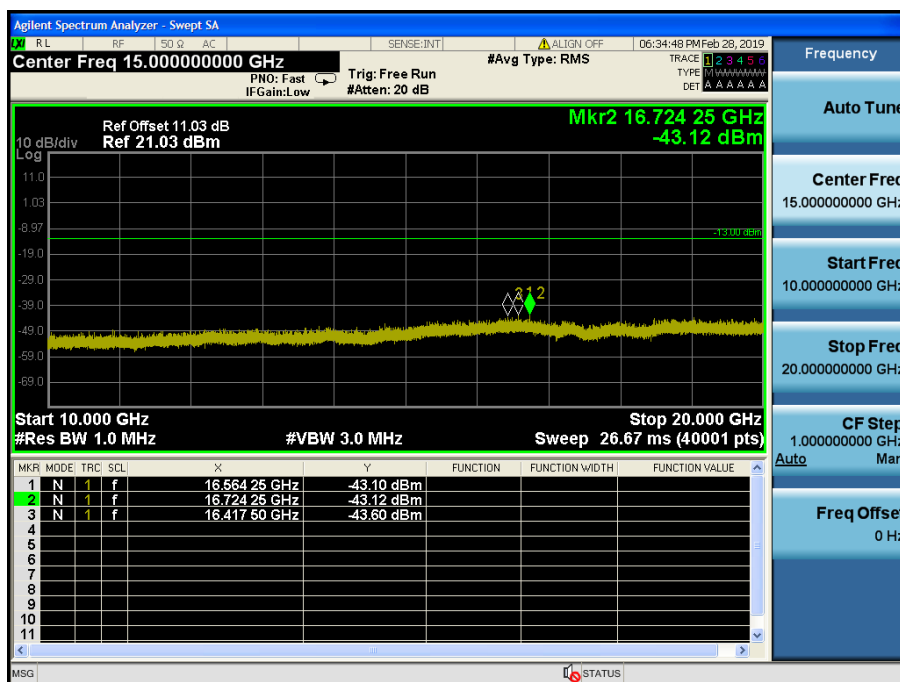

LTE Band 2 / 10MHz / 16QAM - RB Size/Offset (1/25) – Low Channel

LTE Band 2 / 10MHz / 16QAM - RB Size/Offset (1/25) – Low Channel

LTE Band 2 / 10MHz / 16QAM - RB Size/Offset (50/0) – Mid Channel

LTE Band 2 / 10MHz / 16QAM - RB Size/Offset (50/0) – Mid Channel

LTE Band 2 / 10MHz / 16QAM - RB Size/Offset (25/25) – High Channel

LTE Band 2 / 10MHz / 16QAM - RB Size/Offset (25/25) – High Channel

LTE Band 2 / 5MHz / QPSK - RB Size/Offset (1/24) – Low Channel

LTE Band 2 / 5MHz / QPSK - RB Size/Offset (1/24) – Low Channel

LTE Band 2 / 5MHz / QPSK - RB Size/Offset (12/6) – Mid Channel

LTE Band 2 / 5MHz / QPSK - RB Size/Offset (12/6) – Mid Channel

LTE Band 2 / 5MHz / QPSK - RB Size/Offset (25/0) – High Channel

LTE Band 2 / 5MHz / QPSK - RB Size/Offset (25/0) – High Channel