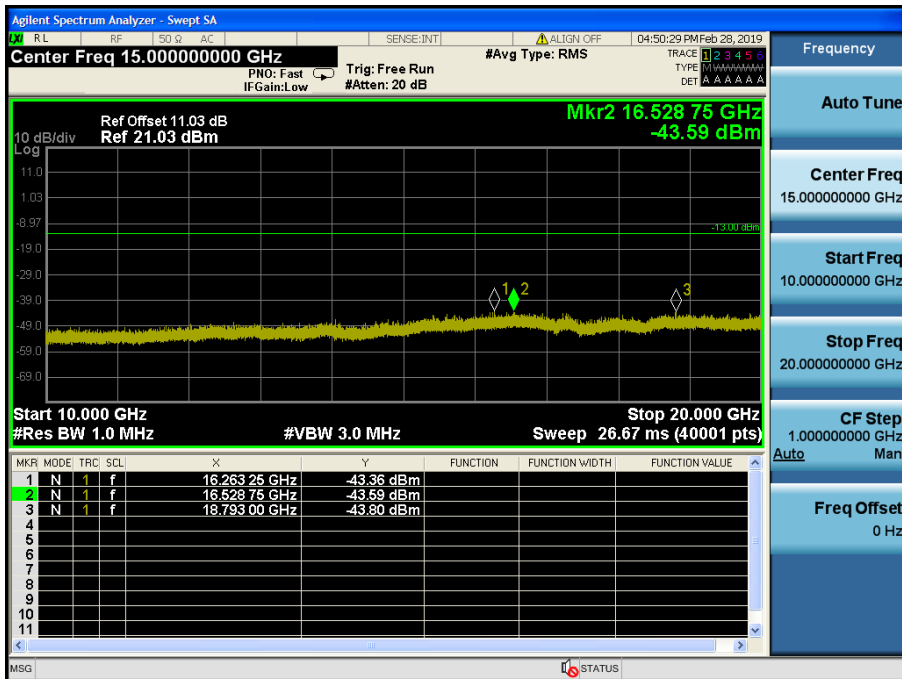

LTE Band 2 / 3MHz / 16QAM - RB Size/Offset (1/0) – Low Channel

LTE Band 2 / 3MHz / 16QAM - RB Size/Offset (1/0) – Low Channel

LTE Band 2 / 3MHz / QPSK - RB Size/Offset (15/0) – Mid Channel

LTE Band 2 / 3MHz / 16QAM - RB Size/Offset (15/0) – Mid Channel

LTE Band 2 / 3MHz / 16QAM - RB Size/Offset (8/7) – High Channel

LTE Band 2 / 3MHz / 16QAM - RB Size/Offset (8/7) – High Channel

LTE Band 2 / 1.4MHz / QPSK - RB Size/Offset (1/0) – Low Channel

LTE Band 2 / 1.4MHz / QPSK - RB Size/Offset (1/0) – Low Channel

LTE Band 2 / 1.4MHz / QPSK - RB Size/Offset (3/3) – Mid Channel

LTE Band 2 / 1.4MHz / QPSK - RB Size/Offset (3/3) – Mid Channel

LTE Band 2 / 1.4MHz / QPSK - RB Size/Offset (1/5) – High Channel

LTE Band 2 / 1.4MHz / QPSK - RB Size/Offset (1/5) – High Channel