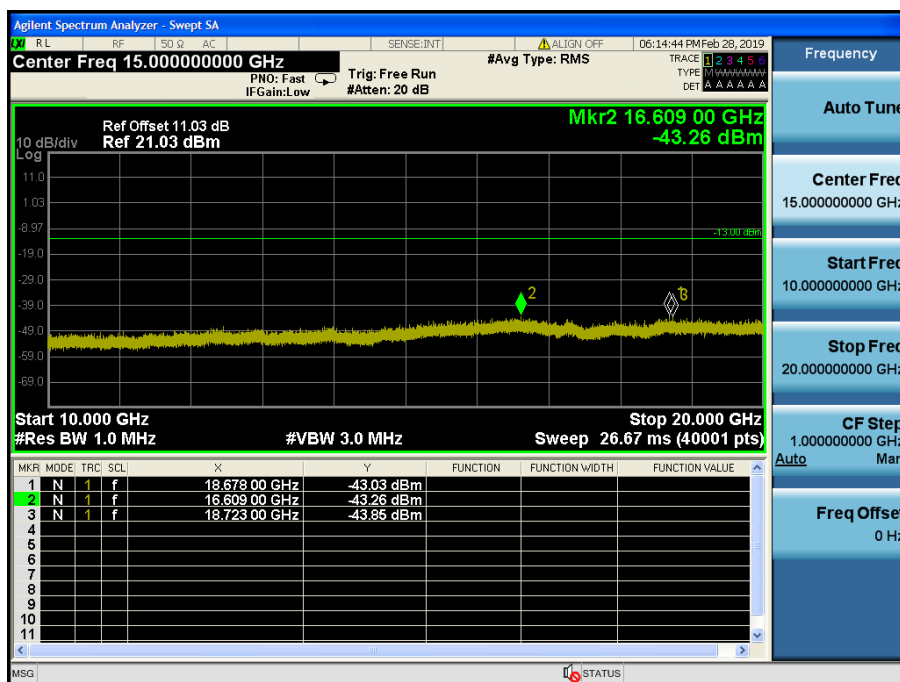

LTE Band 2 / 10MHz / 16QAM - RB Size/Offset (1/25) – Low Channel

LTE Band 2 / 10MHz / 16QAM - RB Size/Offset (1/25) – Low Channel

LTE Band 2 / 10MHz / 16QAM - RB Size/Offset (50/0) – Mid Channel

LTE Band 2 / 10MHz / 16QAM - RB Size/Offset (50/0) – Mid Channel

LTE Band 2 / 10MHz / 16QAM - RB Size/Offset (25/25) – High Channel

LTE Band 2 / 10MHz / 16QAM - RB Size/Offset (25/25) – High Channel

LTE Band 2 / 5MHz / QPSK - RB Size/Offset (1/24) – Low Channel

LTE Band 2 / 5MHz / QPSK - RB Size/Offset (1/24) – Low Channel

LTE Band 2 / 5MHz / QPSK - RB Size/Offset (12/6) – Mid Channel

LTE Band 2 / 5MHz / QPSK - RB Size/Offset (12/6) – Mid Channel

LTE Band 2 / 5MHz / QPSK - RB Size/Offset (25/0) – High Channel

LTE Band 2 / 5MHz / QPSK - RB Size/Offset (25/0) – High Channel