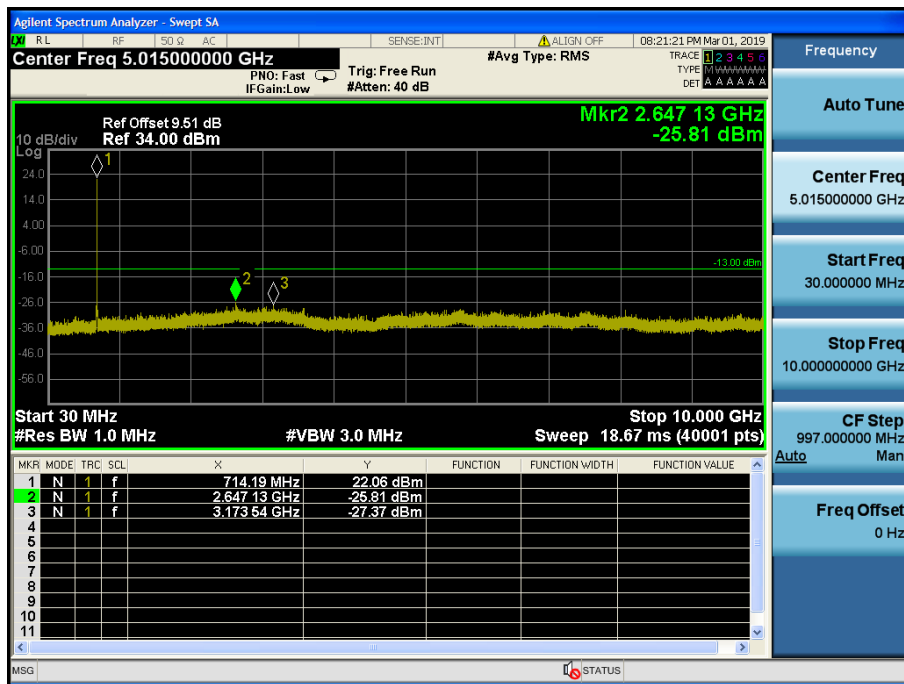

LTE Band 2 / 3MHz / QPSK - RB Size/Offset (1/14)

- Upper Extended Band Edge

LTE Band 2 / 3MHz / QPSK - RB Size/Offset (1/0)

- Upper Band Edge

LTE Band 2 / 1.4MHz / QPSK - RB Size/Offset (1/5)

- Upper Extended Band Edge

LTE Band 2 / 1.4MHz / 16QAM- RB Size/Offset (1/2)

8.4 SPURIOUS AND HARMONICS EMISSIONS(Conducted)

8.4.1 LTE Band 12

LTE Band 12 / 10MHz / 16QAM - RB Size/Offset (50/0) – Low Channel

LTE Band 12 / 10MHz / QPSK - RB Size/Offset (50/0) – High Channel

LTE Band 12, 17 / 5MHz / 16QAM - RB Size/Offset (1/12) – Low Channel

LTE Band 12, 17 / 5MHz / 16QAM - RB Size/Offset (12/0) – Mid Channel

LTE Band 12, 17 / 5MHz / QPSK - RB Size/Offset (12/13) – High Channel