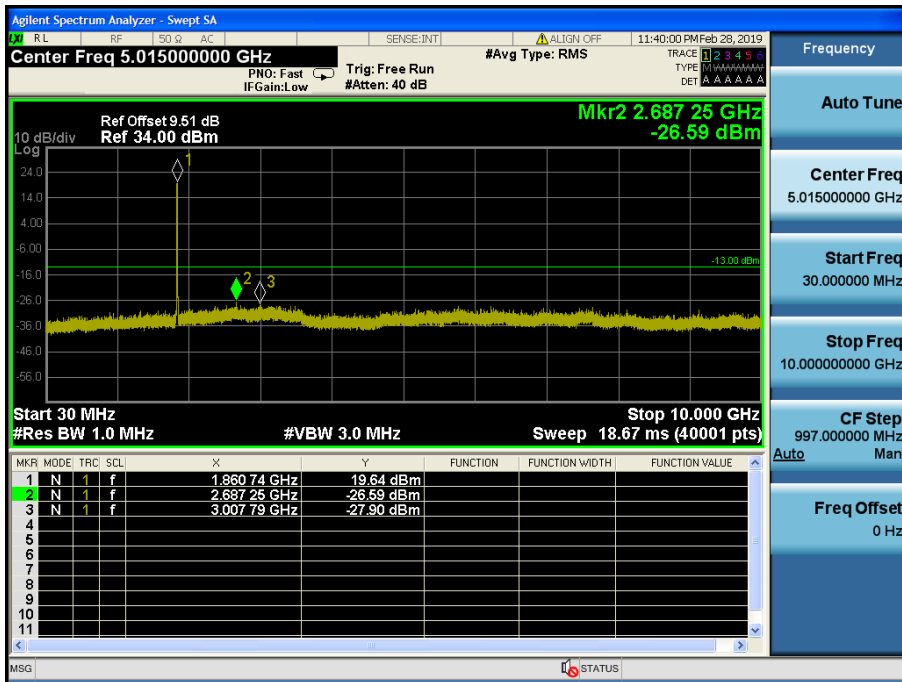

LTE Band 4 / 1.4MHz / 16QAM - RB Size/Offset (3/0) – Mid Channel

LTE Band 4 / 1.4MHz / QPSK - RB Size/Offset (1/5) – High Channel

LTE Band 4 / 1.4MHz / QPSK - RB Size/Offset (1/5) – High Channel

8.4.3 LTE Band 2

LTE Band 2 / 20MHz / QPSK - RB Size/Offset (50/25) –Low Channel

LTE Band 2 / 20MHz / QPSK - RB Size/Offset (50/25) –Low Channel

LTE Band 2 / 20MHz / QPSK - RB Size/Offset (50/50)–Mid Channel

LTE Band 2 / 20MHz / QPSK - RB Size/Offset (50/50)–Mid Channel

LTE Band 2 / 20MHz / 16QAM - RB Size/Offset (50/25) – High Channel

LTE Band 2 / 20MHz / 16QAM - RB Size/Offset (50/25) – High Channel

LTE Band 2 / 15MHz / 16QAM - RB Size/Offset (36/18)–Low Channel

LTE Band 2 / 15MHz / 16QAM - RB Size/Offset (36/18)–Low Channel