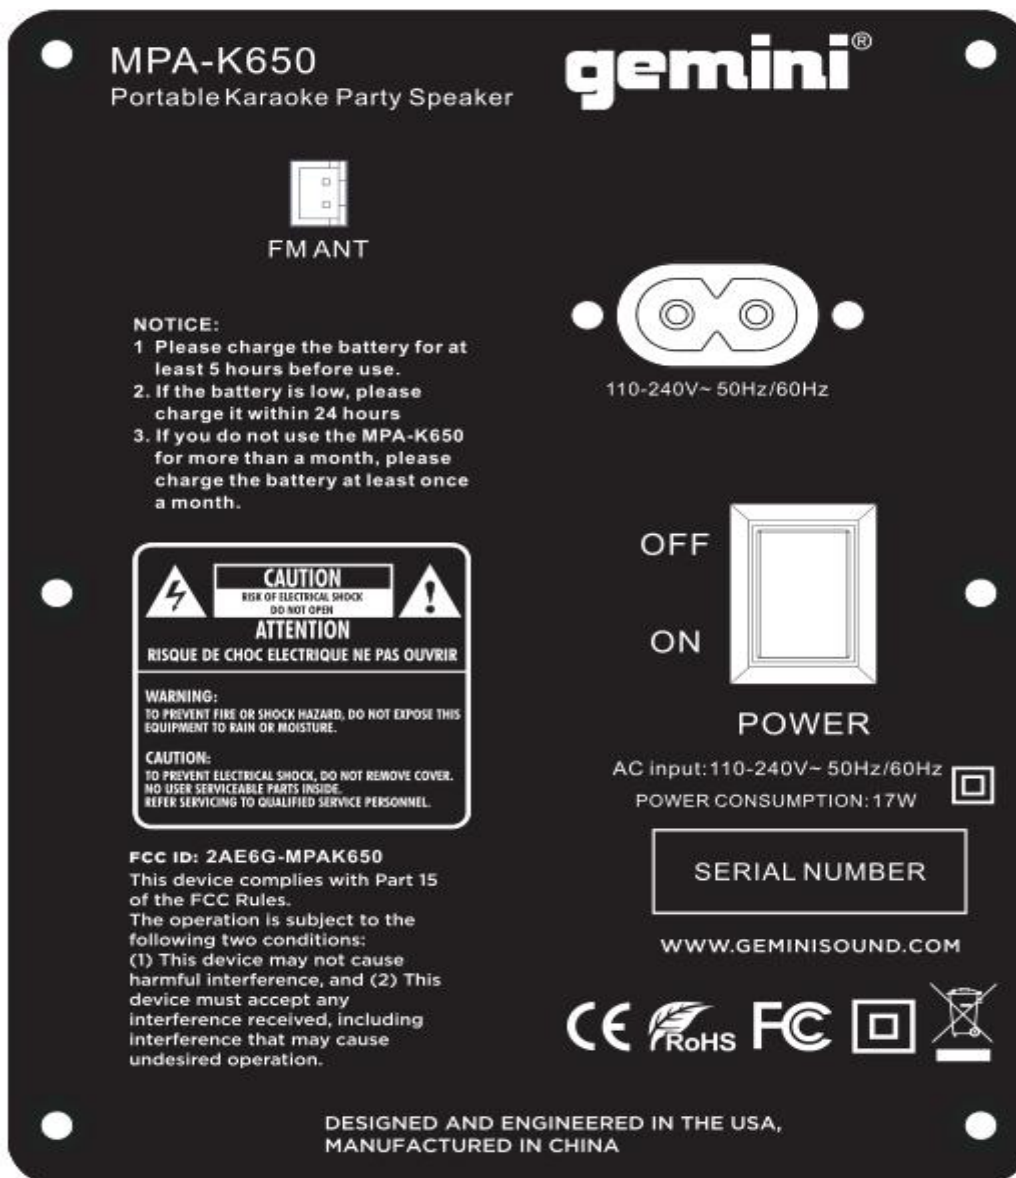

Label and Location

Size: L4.0cm*W3.0cm