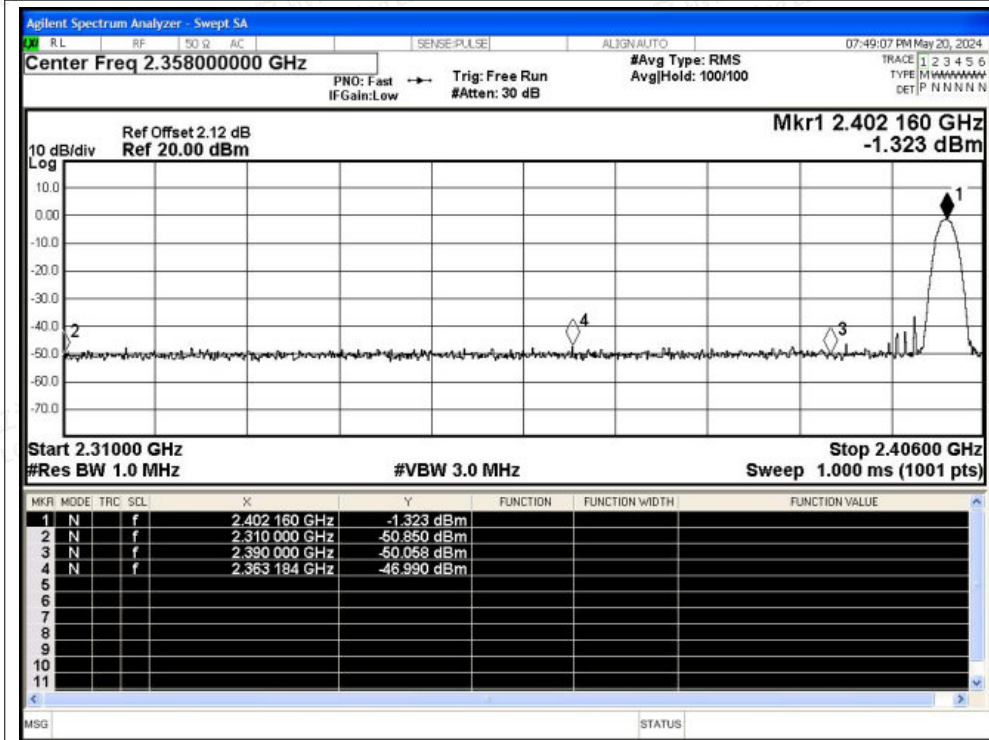

Scan code to check authenticity

Restrict Band NVNT 3-DH5 2402MHz Ant1 No-Hopping Peak

Restrict Band NVNT 3-DH5 2402MHz Ant1 No-Hopping Average

Shenzhen LCS Compliance Testing Laboratory Ltd.

Add: 101, 201 Bldg A & 301 Bldg C, Juji Industrial Park Yabianxueziwei, Shajing Street, Baoan District, Shenzhen, 518000, China