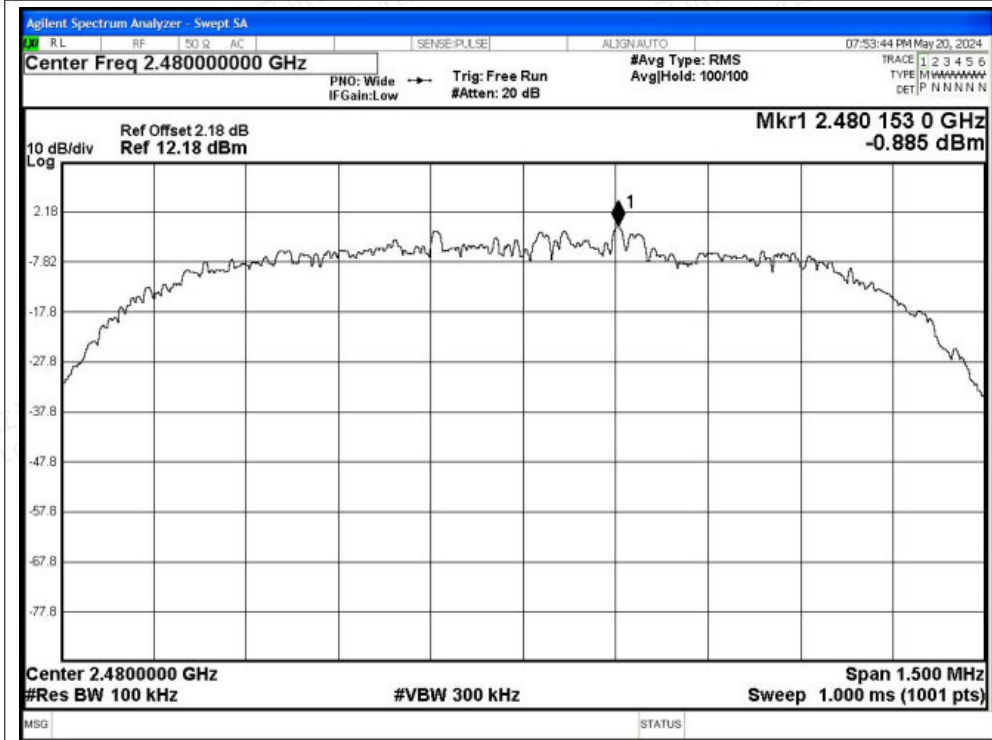

Tel: +(86) 0755-82591330 | E-mail: webmaster@lcs-cert.com | Web: www.lcs-cert.com

Scan code to check authenticity

Tx. Spurious NVNT 3-DH5 2441MHz Ant1 Ref

Tx. Spurious NVNT 3-DH5 2441MHz Ant1 Emission

Tx. Spurious NVNT 3-DH5 2480MHz Ant1 Ref