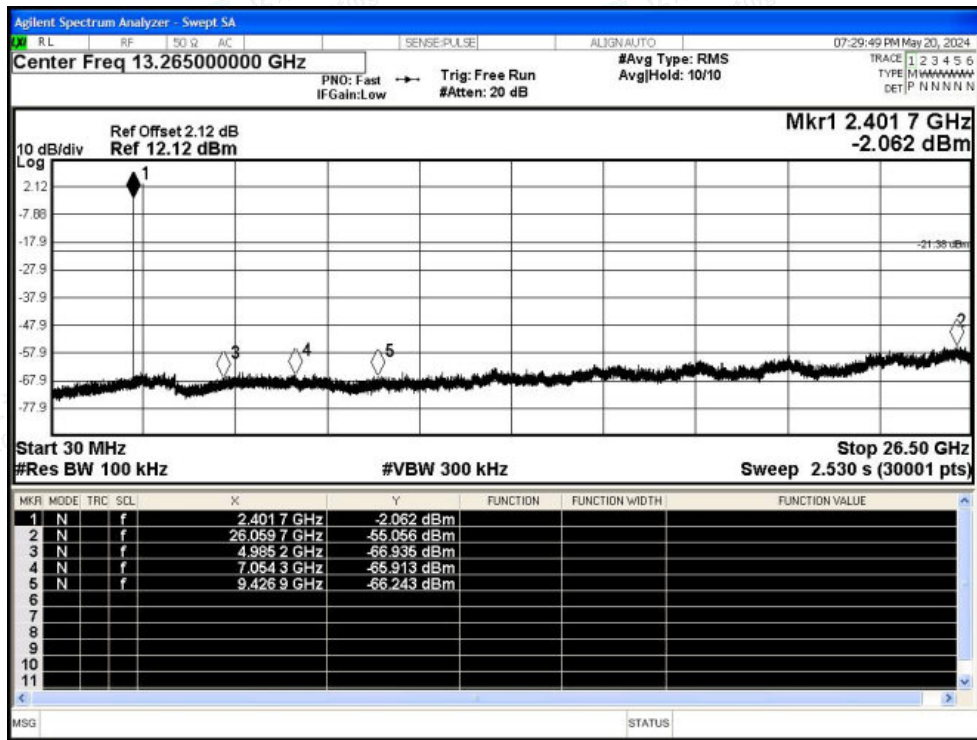

Tx. Spurious NVNT 1-DH5 2402MHz Ant1 Emission

Shenzhen LCS Compliance Testing Laboratory Ltd.

Add: 101, 201 Bldg A & 301 Bldg C, Juji Industrial Park Yabianxueziwei, Shajing Street, Baoan District, Shenzhen, 518000, China

Tel: +(86) 0755-82591330 | E-mail: webmaster@lcs-cert.com | Web: www.lcs-cert.com

Scan code to check authenticity