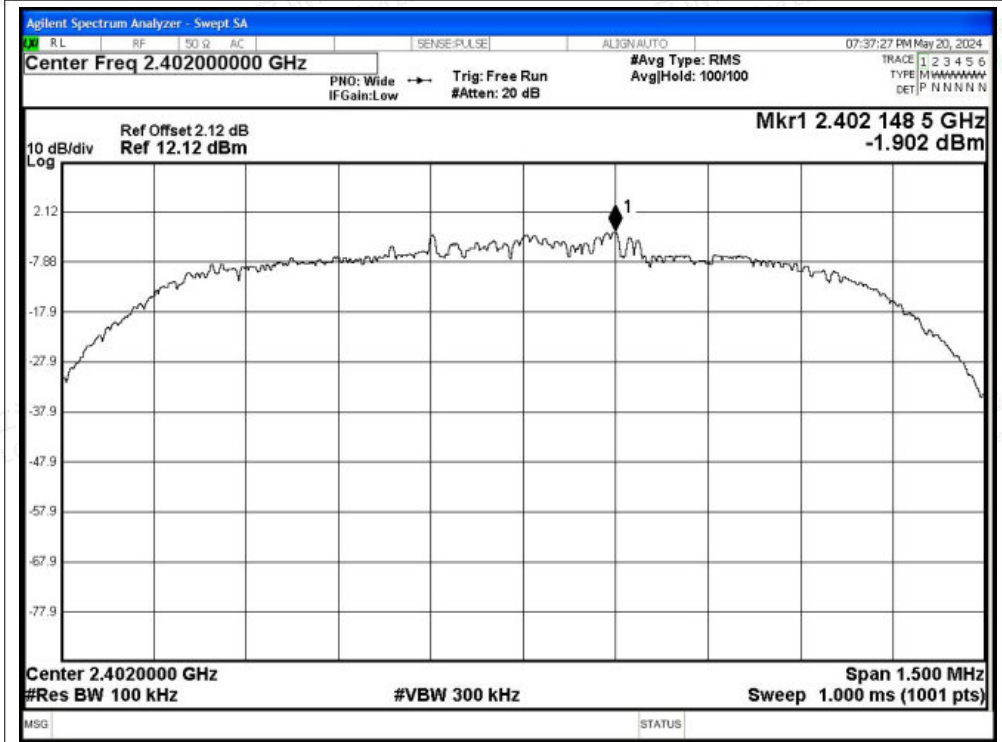

Tx. Spurious NVNT 2-DH5 2402MHz Ant1 Ref