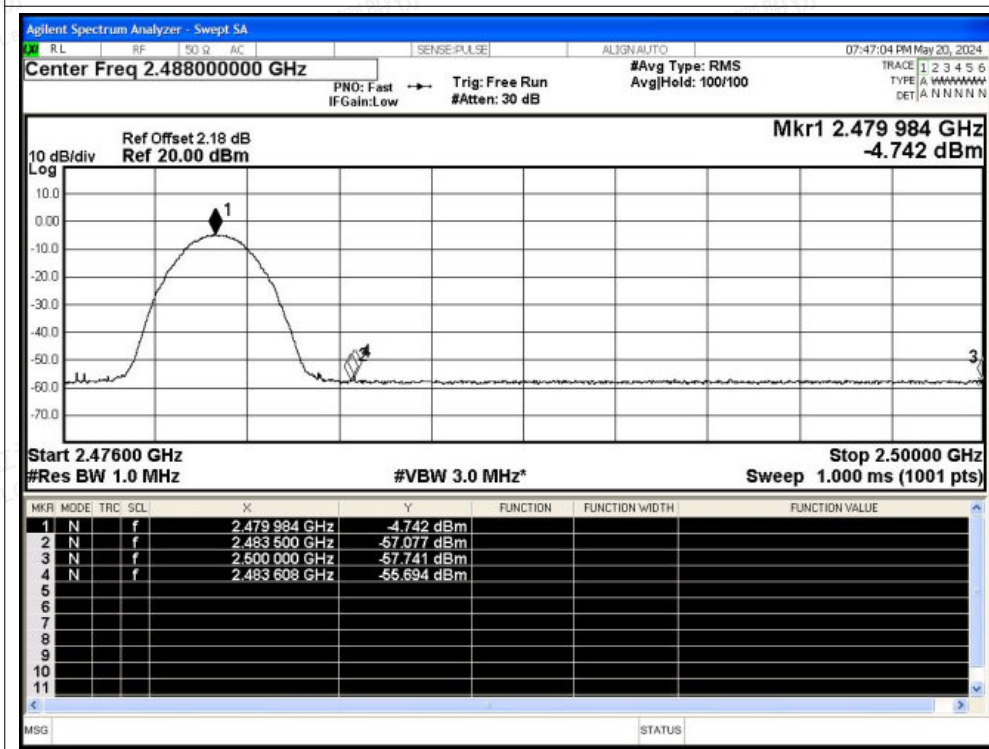

Tel: +(86) 0755-82591330 | E-mail: webmaster@lcs-cert.com | Web: www.lcs-cert.com

Scan code to check authenticity

Restrict Band NVNT 2-DH5 2480MHz Ant1 No-Hopping Peak

Restrict Band NVNT 2-DH5 2480MHz Ant1 No-Hopping Average