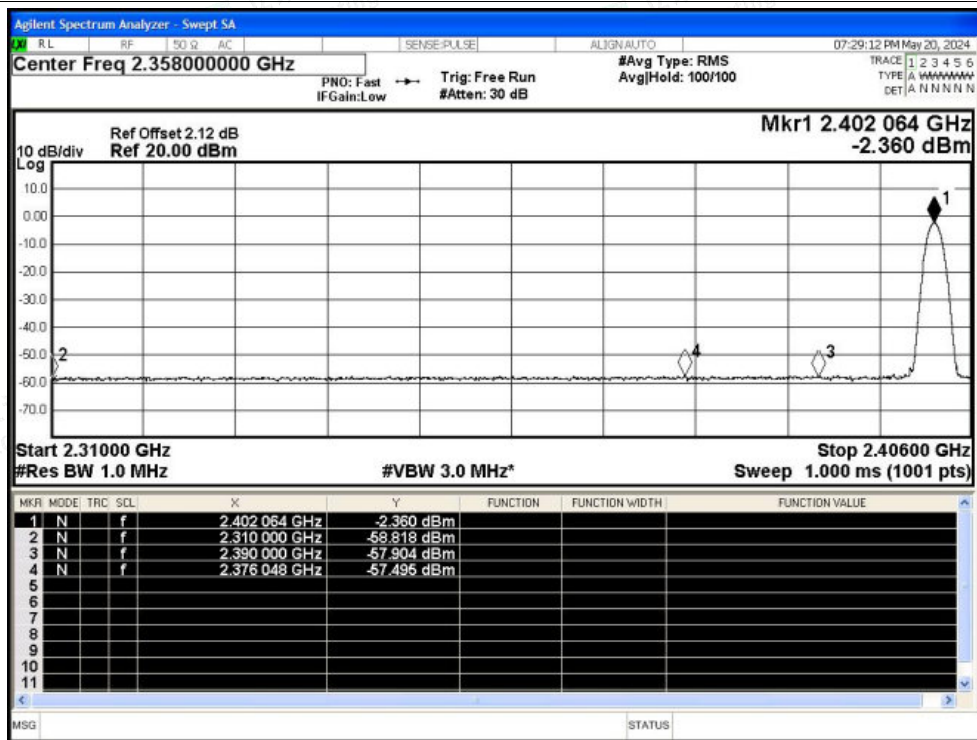

Scan code to check authenticity

Test Graphs

Restrict Band NVNT 1-DH5 2402MHz Ant1 No-Hopping Peak

Restrict Band NVNT 1-DH5 2402MHz Ant1 No-Hopping Average

Shenzhen LCS Compliance Testing Laboratory Ltd.

Add: 101, 201 Bldg A & 301 Bldg C, Juji Industrial Park Yabianxueziwei, Shajing Street, Baoan District, Shenzhen, 518000, China