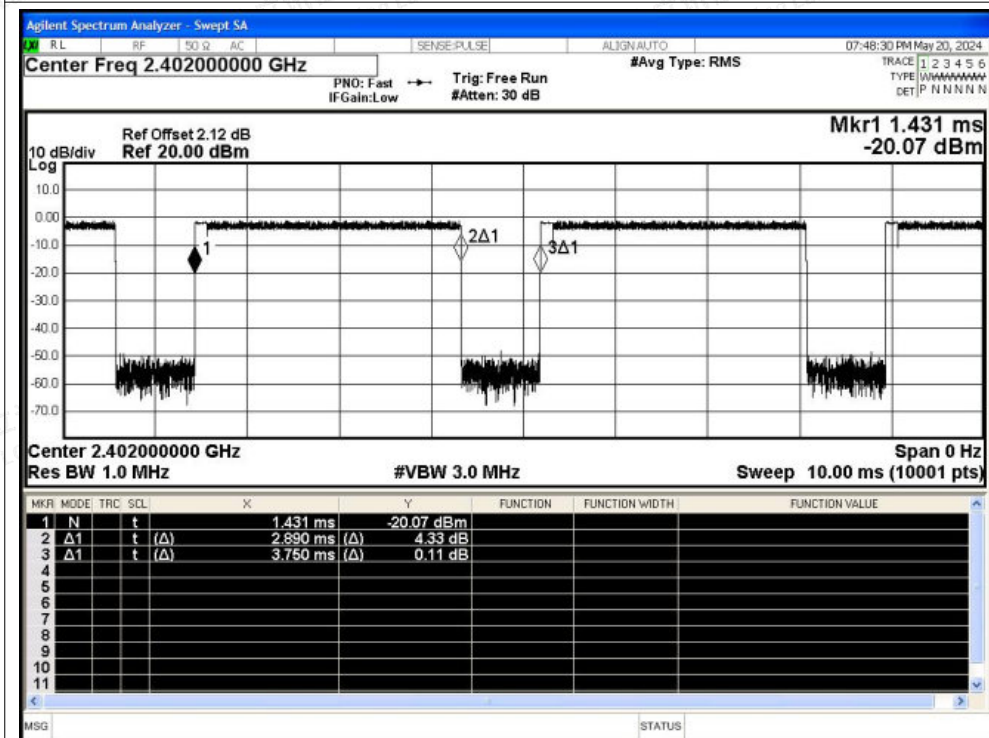

Duty Cycle NVNT 3-DH5 2402MHz Ant1