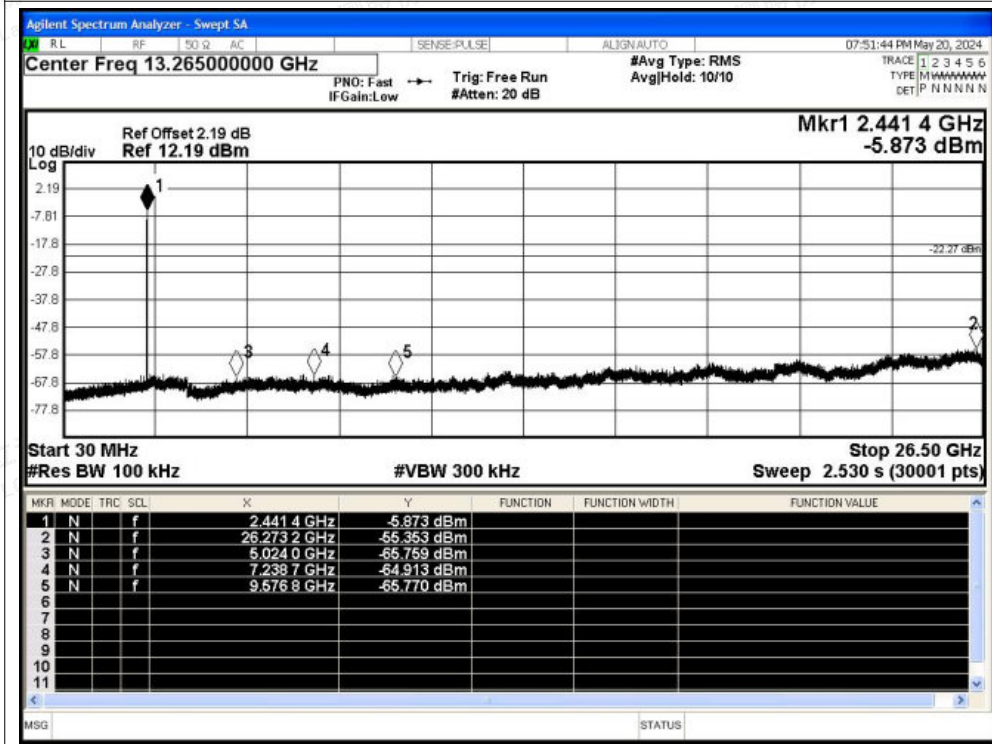

Tx. Spurious NVNT 3-DH5 2441MHz Ant1 Emission