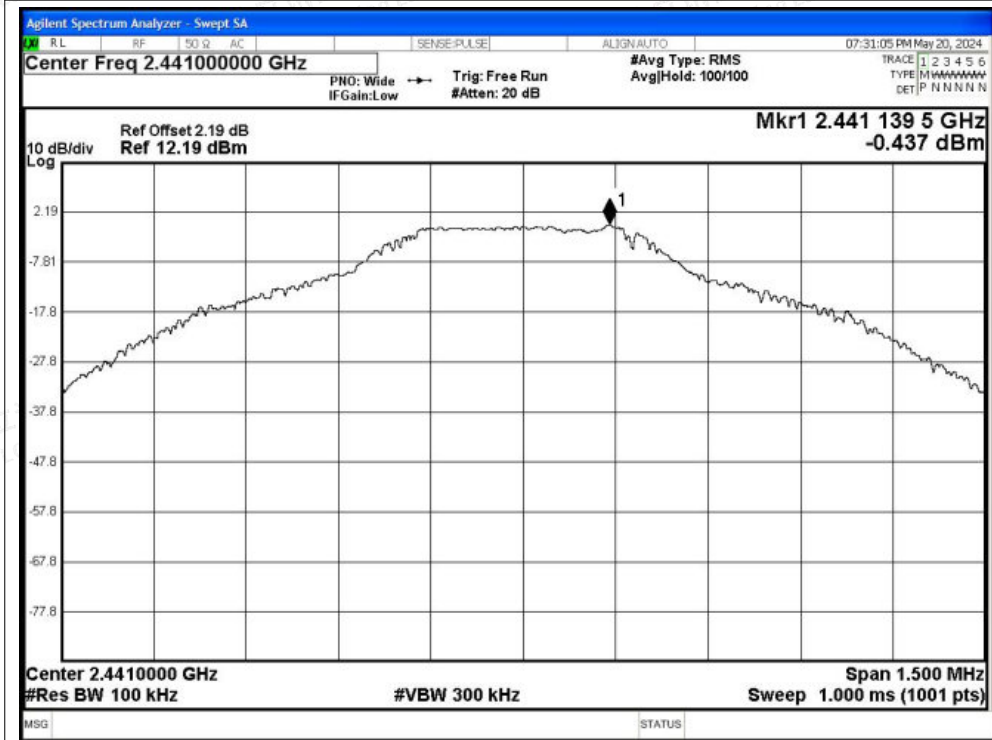

Tx. Spurious NVNT 1-DH5 2441MHz Ant1 Ref