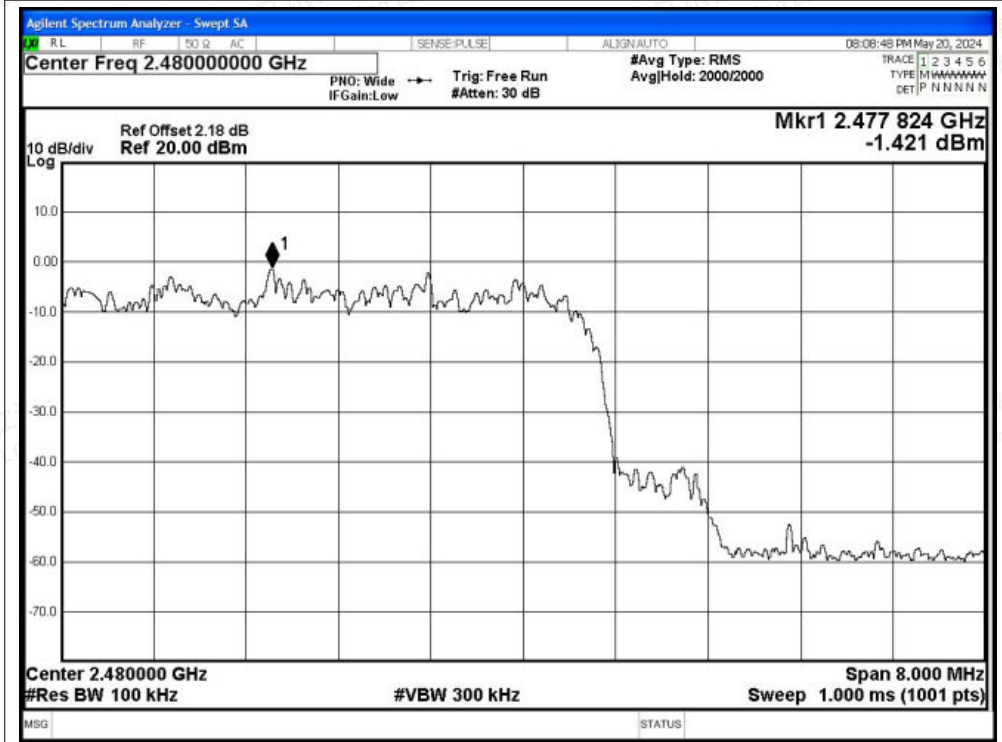

Band Edge(Hopping) NVNT 3-DH5 2480MHz Ant1 Hopping Ref