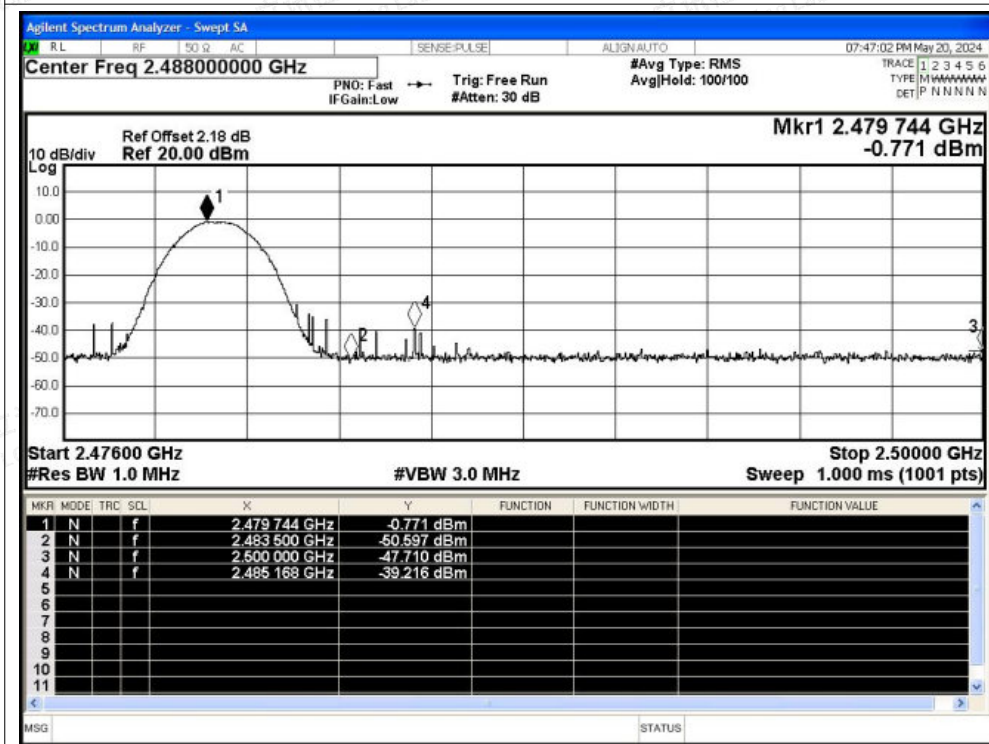

Restrict Band NVNT 2-DH5 2480MHz Ant1 No-Hopping Peak