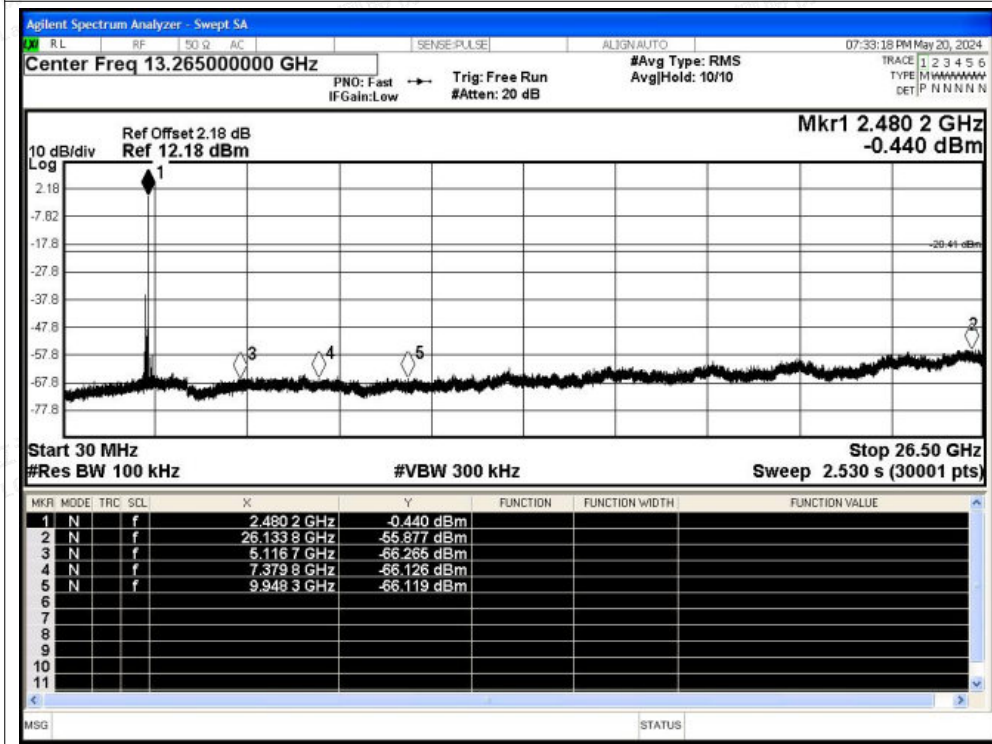

Scan code to check authenticity

Tx. Spurious NVNT 1-DH5 2480MHz Ant1 Ref

Tx. Spurious NVNT 1-DH5 2480MHz Ant1 Emission

Shenzhen LCS Compliance Testing Laboratory Ltd.

Add: 101, 201 Bldg A & 301 Bldg C, Juji Industrial Park Yabianxueziwei, Shajing Street, Baoan District, Shenzhen, 518000, China