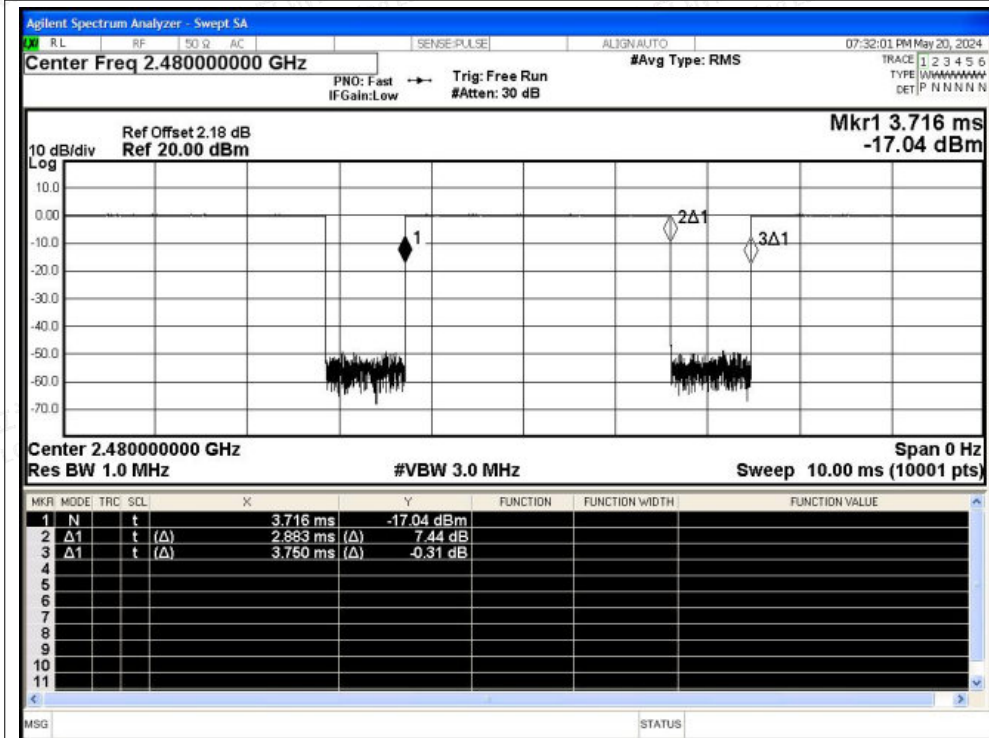

Duty Cycle NVNT 1-DH5 2480MHz Ant1