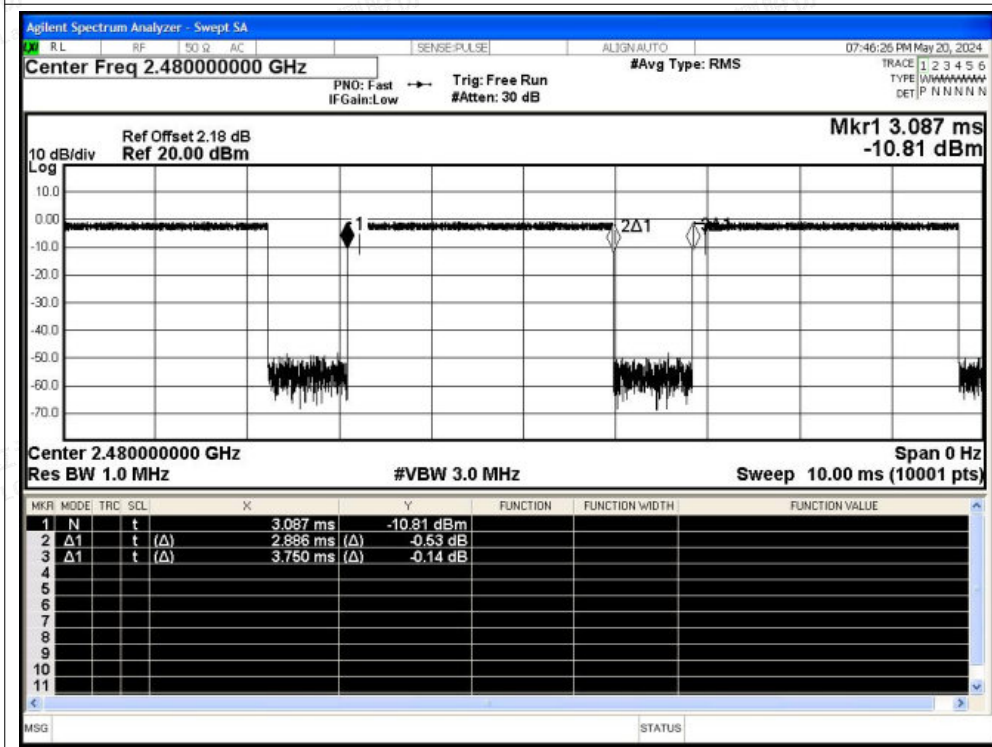

Scan code to check authenticity

Duty Cycle NVNT 2-DH5 2441MHz Ant1

Duty Cycle NVNT 2-DH5 2480MHz Ant1

Duty Cycle NVNT 3-DH5 2402MHz Ant1

Duty Cycle NVNT 3-DH5 2441MHz Ant1

Duty Cycle NVNT 3-DH5 2480MHz Ant1