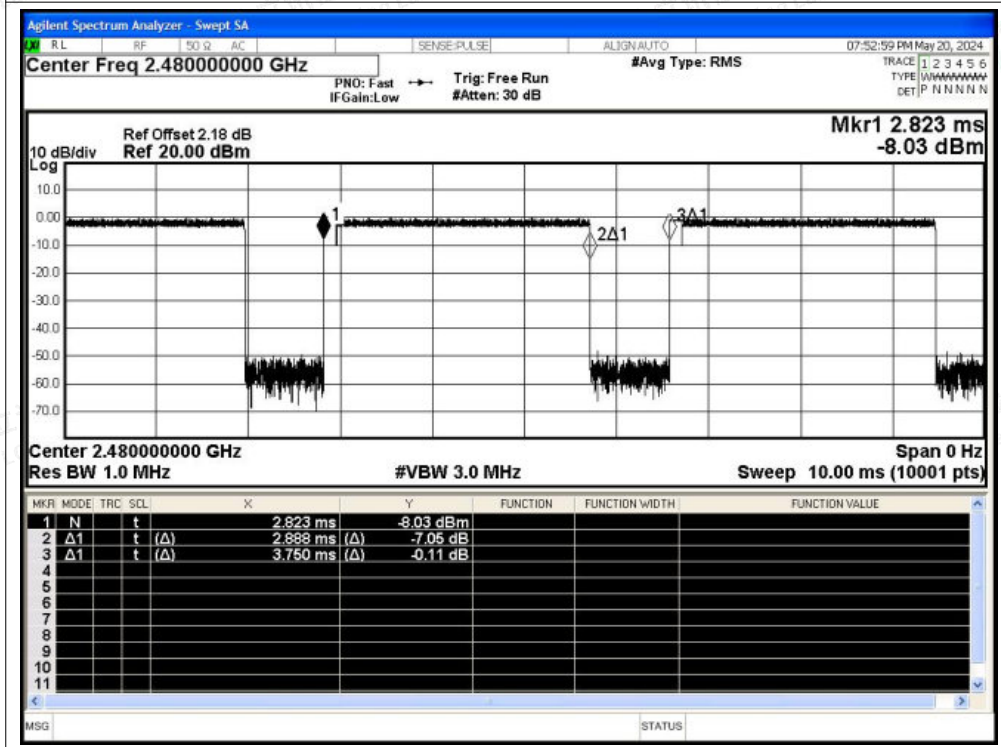

A.9 Restrict Band

Condition	Mode	Frequency (MHz)	Antenna	Hopping Mode	Spur Freq (MHz)	Power (dBm)	Gain (dBi)	Duty Factor (dB)	E (dBuV/m)	Detector	Limit (dBuV/m)	Verdict
NVNT	1-DH5	2402	Ant1	No-Hopping	2310	-50.13	2	-	47.13	Peak	74	Pass
NVNT	1-DH5	2402	Ant1	No-Hopping	2310	-58.82	2	1.14	39.58	Average	54	Pass
NVNT	1-DH5	2402	Ant1	No-Hopping	2375.76	-46.59	2	-	50.67	Peak	74	Pass
NVNT	1-DH5	2402	Ant1	No-Hopping	2376.048	-57.5	2	1.14	40.9	Average	54	Pass
NVNT	1-DH5	2402	Ant1	No-Hopping	2390	-49.19	2	-	48.07	Peak	74	Pass
NVNT	1-DH5	2402	Ant1	No-Hopping	2390	-57.9	2	1.14	40.5	Average	54	Pass
NVNT	1-DH5	2480	Ant1	No-Hopping	2483.5	-50.81	2	-	46.45	Peak	74	Pass
NVNT	1-DH5	2480	Ant1	No-Hopping	2483.5	-57.99	2	1.14	40.41	Average	54	Pass
NVNT	1-DH5	2480	Ant1	No-Hopping	2484.472	-37.31	2	-	59.95	Peak	74	Pass
NVNT	1-DH5	2480	Ant1	No-Hopping	2483.728	-55.86	2	1.14	42.54	Average	54	Pass
NVNT	1-DH5	2480	Ant1	No-Hopping	2500	-50	2	-	47.26	Peak	74	Pass
NVNT	1-DH5	2480	Ant1	No-Hopping	2500	-58.16	2	1.14	40.24	Average	54	Pass
NVNT	2-DH5	2402	Ant1	No-Hopping	2310	-49.58	2	-	47.68	Peak	74	Pass
NVNT	2-DH5	2402	Ant1	No-Hopping	2310	-58.48	2	1.14	39.92	Average	54	Pass
NVNT	2-DH5	2402	Ant1	No-Hopping	2382.192	-47.01	2	-	50.25	Peak	74	Pass
NVNT	2-DH5	2402	Ant1	No-Hopping	2386.032	-57.26	2	1.14	41.14	Average	54	Pass
NVNT	2-DH5	2402	Ant1	No-Hopping	2390	-49.05	2	-	48.21	Peak	74	Pass
NVNT	2-DH5	2402	Ant1	No-Hopping	2390	-58.05	2	1.14	40.35	Average	54	Pass
NVNT	2-DH5	2480	Ant1	No-Hopping	2483.5	-50.6	2	-	46.66	Peak	74	Pass
NVNT	2-DH5	2480	Ant1	No-Hopping	2483.5	-57.08	2	1.14	41.32	Average	54	Pass
NVNT	2-DH5	2480	Ant1	No-Hopping	2485.168	-39.22	2	-	58.04	Peak	74	Pass
NVNT	2-DH5	2480	Ant1	No-Hopping	2483.608	-55.69	2	1.14	42.71	Average	54	Pass
NVNT	2-DH5	2480	Ant1	No-Hopping	2500	-47.71	2	-	49.55	Peak	74	Pass
NVNT	2-DH5	2480	Ant1	No-Hopping	2500	-57.74	2	1.14	40.66	Average	54	Pass
NVNT	3-DH5	2402	Ant1	No-Hopping	2310	-50.85	2	-	46.41	Peak	74	Pass
NVNT	3-DH5	2402	Ant1	No-Hopping	2310	-58.92	2	1.13	39.47	Average	54	Pass
NVNT	3-DH5	2402	Ant1	No-Hopping	2363.184	-46.99	2	-	50.27	Peak	74	Pass
NVNT	3-DH5	2402	Ant1	No-Hopping	2369.136	-57.56	2	1.13	40.83	Average	54	Pass
NVNT	3-DH5	2402	Ant1	No-Hopping	2390	-50.06	2	-	47.2	Peak	74	Pass
NVNT	3-DH5	2402	Ant1	No-Hopping	2390	-58.51	2	1.13	39.88	Average	54	Pass
NVNT	3-DH5	2480	Ant1	No-Hopping	2483.5	-48.3	2	-	48.96	Peak	74	Pass
NVNT	3-DH5	2480	Ant1	No-Hopping	2483.5	-57.52	2	1.13	40.87	Average	54	Pass
NVNT	3-DH5	2480	Ant1	No-Hopping	2485.168	-41.91	2	-	55.35	Peak	74	Pass
NVNT	3-DH5	2480	Ant1	No-Hopping	2483.896	-56.23	2	1.13	42.16	Average	54	Pass
NVNT	3-DH5	2480	Ant1	No-Hopping	2500	-49.88	2	-	47.38	Peak	74	Pass
NVNT	3-DH5	2480	Ant1	No-Hopping	2500	-58.36	2	1.13	40.03	Average	54	Pass