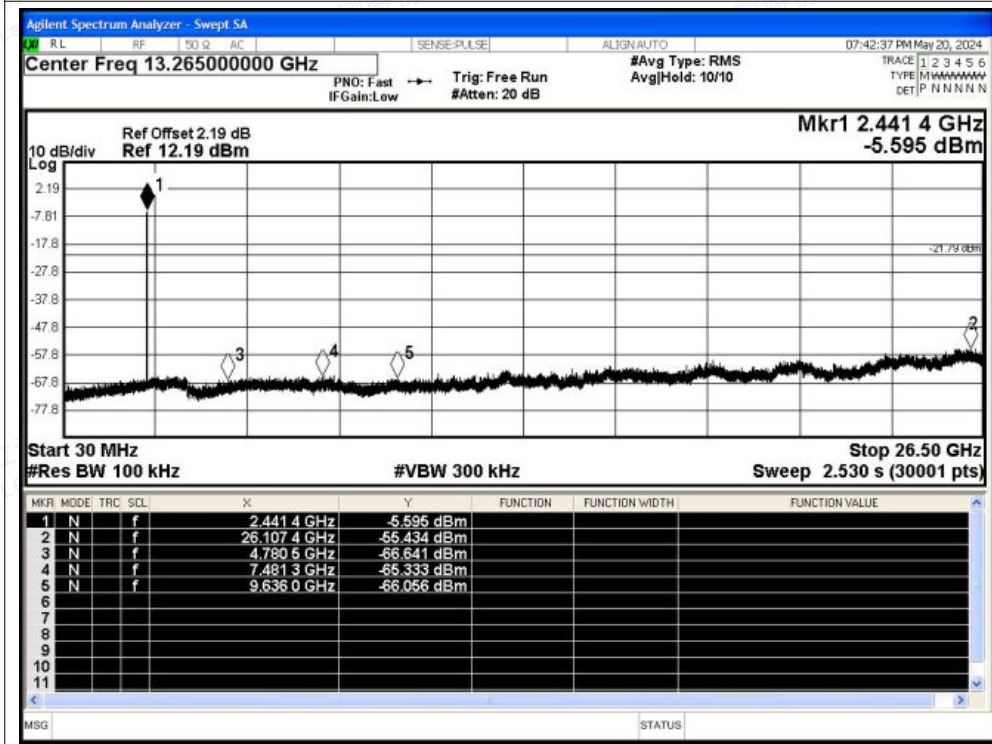

Scan code to check authenticity

Tx. Spurious NVNT 2-DH5 2441MHz Ant1 Ref

Tx. Spurious NVNT 2-DH5 2441MHz Ant1 Emission

Shenzhen LCS Compliance Testing Laboratory Ltd.

Add: 101, 201 Bldg A & 301 Bldg C, Juji Industrial Park Yabianxueziwei, Shajing Street, Baoan District, Shenzhen, 518000, China