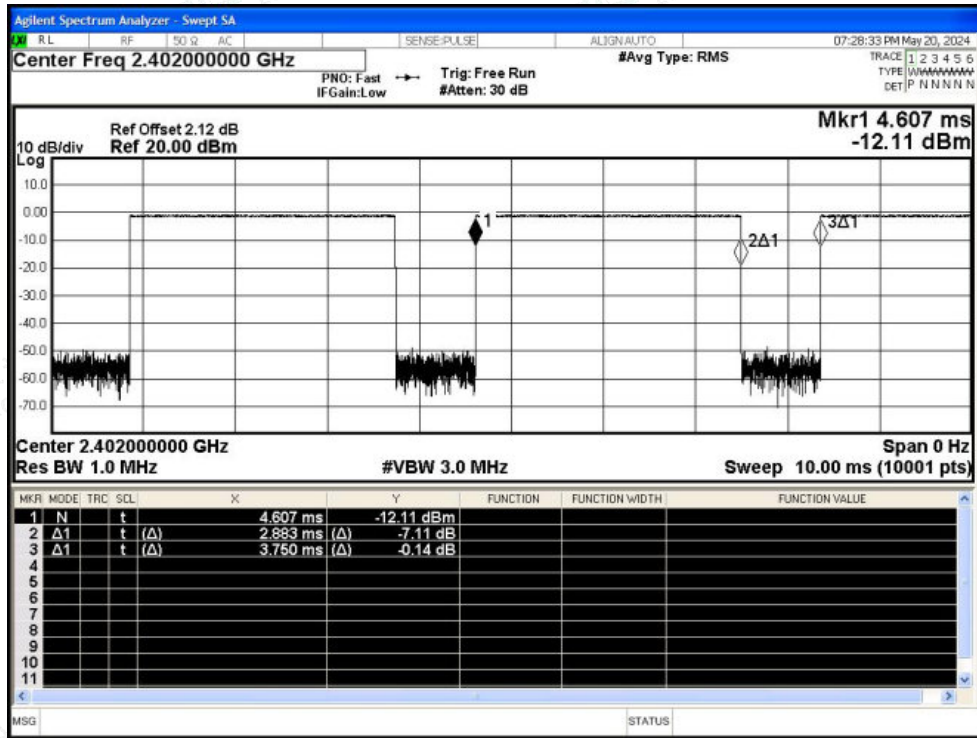

Scan code to check authenticity

Test Graphs

Duty Cycle NVNT 1-DH5 2402MHz Ant1

Duty Cycle NVNT 1-DH5 2441MHz Ant1

Shenzhen LCS Compliance Testing Laboratory Ltd.

Add: 101, 201 Bldg A & 301 Bldg C, Juji Industrial Park Yabianxueziwei, Shajing Street, Baoan District, Shenzhen, 518000, China