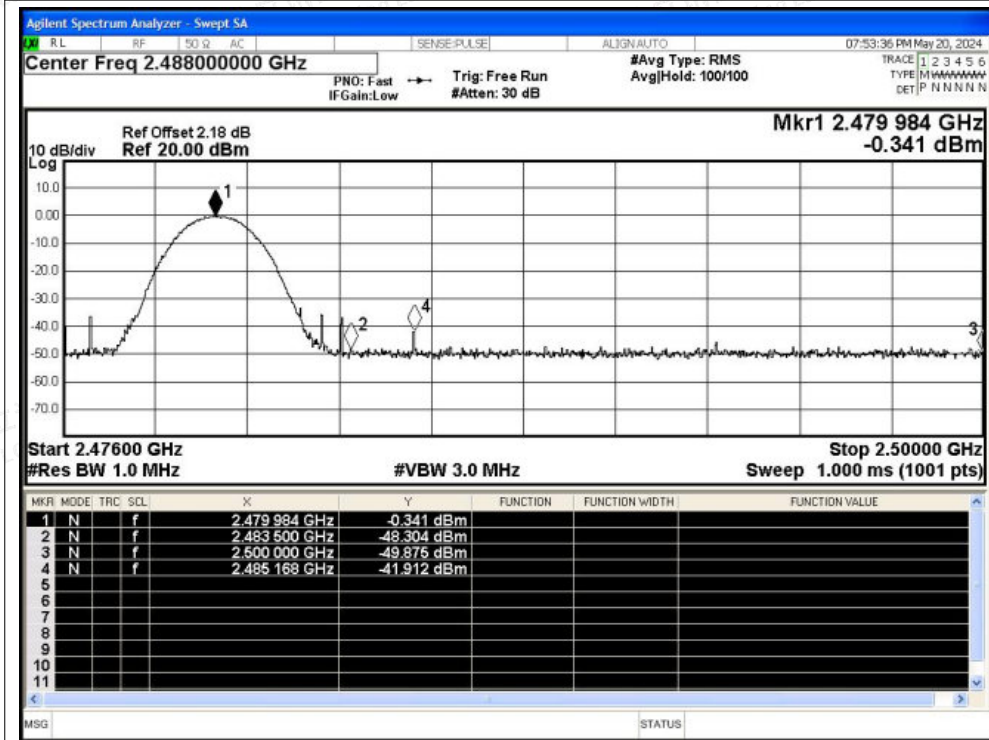

Restrict Band NVNT 3-DH5 2480MHz Ant1 No-Hopping Peak