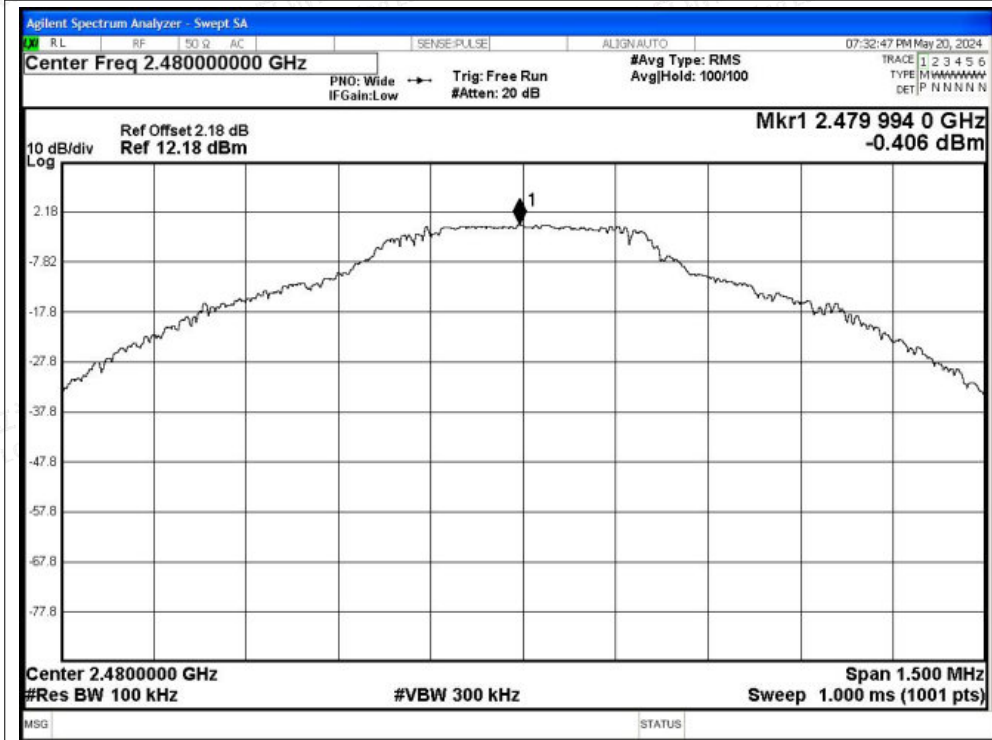

Tx. Spurious NVNT 1-DH5 2480MHz Ant1 Ref