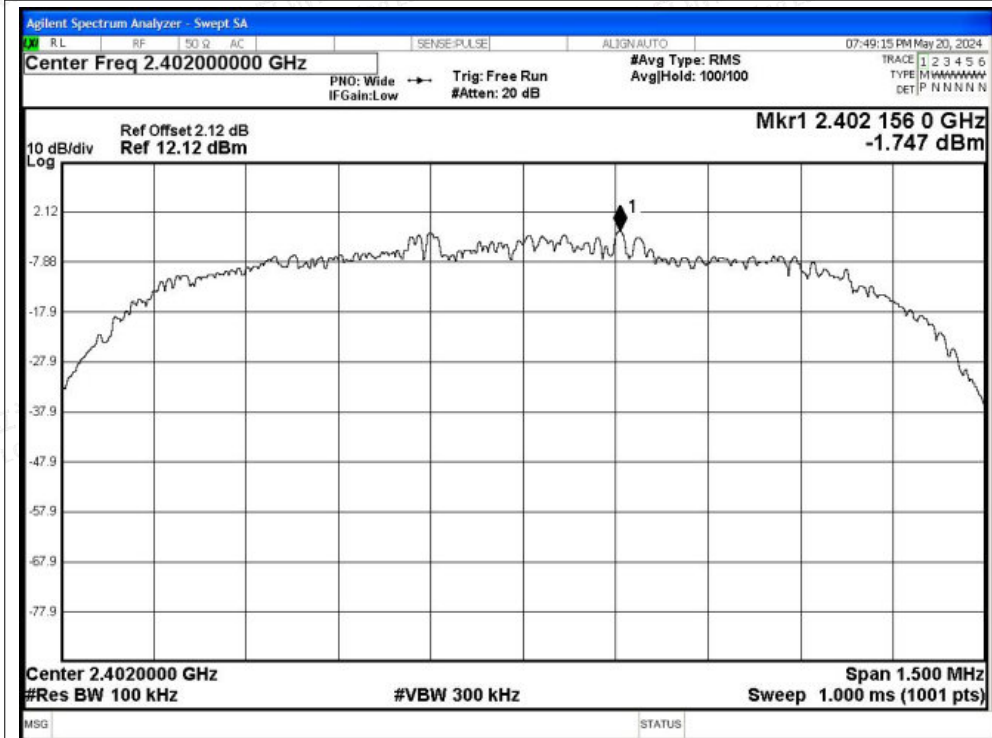

Tx. Spurious NVNT 3-DH5 2402MHz Ant1 Ref