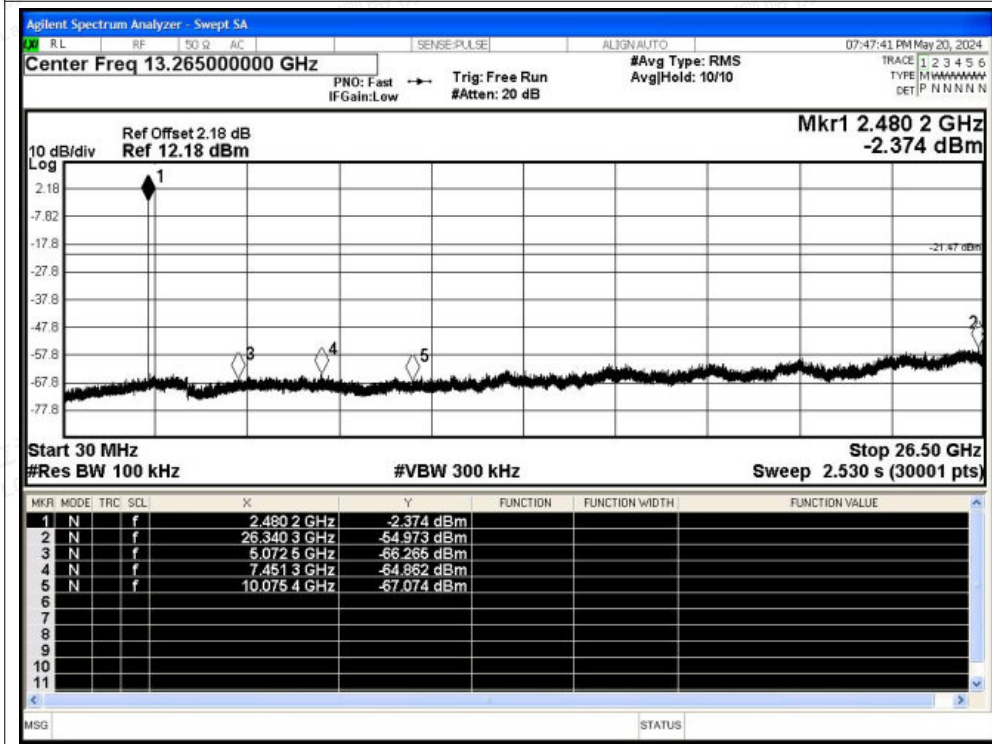

Tx. Spurious NVNT 2-DH5 2480MHz Ant1 Emission

Shenzhen LCS Compliance Testing Laboratory Ltd.

Add: 101, 201 Bldg A & 301 Bldg C, Juji Industrial Park Yabianxueziwei, Shajing Street, Baoan District, Shenzhen, 518000, China

Tel: +(86) 0755-82591330 | E-mail: webmaster@lcs-cert.com | Web: www.lcs-cert.com

Scan code to check authenticity