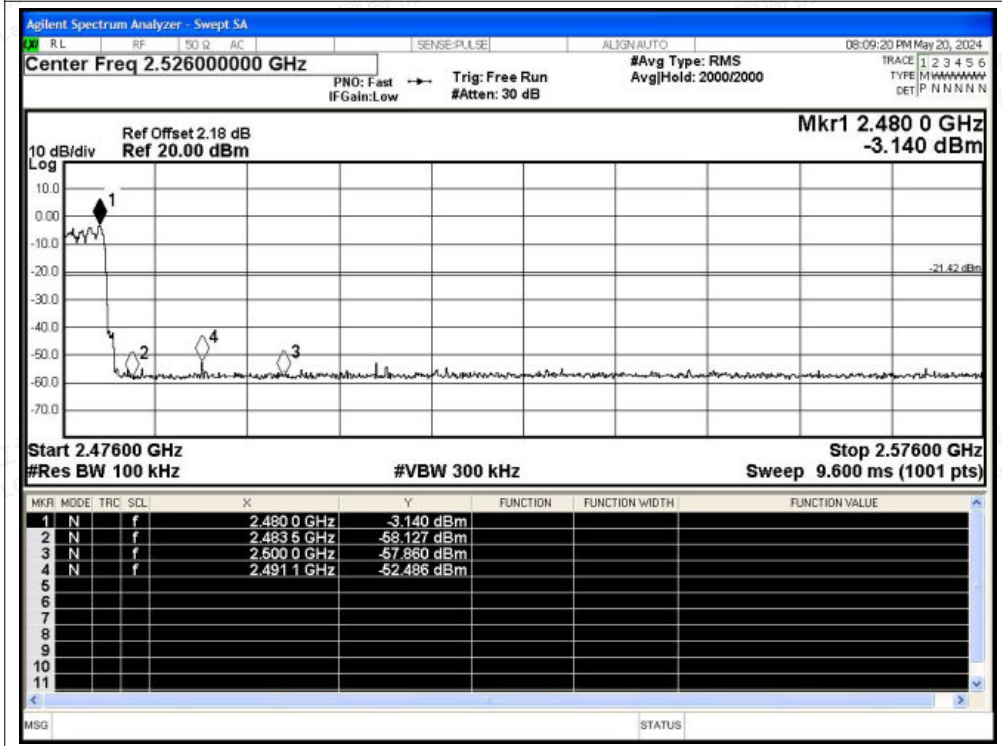

Tel: +(86) 0755-82591330 | E-mail: webmaster@lcs-cert.com | Web: www.lcs-cert.com

Scan code to check authenticity

Band Edge(Hopping) NVNT 3-DH5 2480MHz Ant1 Hopping Ref

Band Edge(Hopping) NVNT 3-DH5 2480MHz Ant1 Hopping Emission