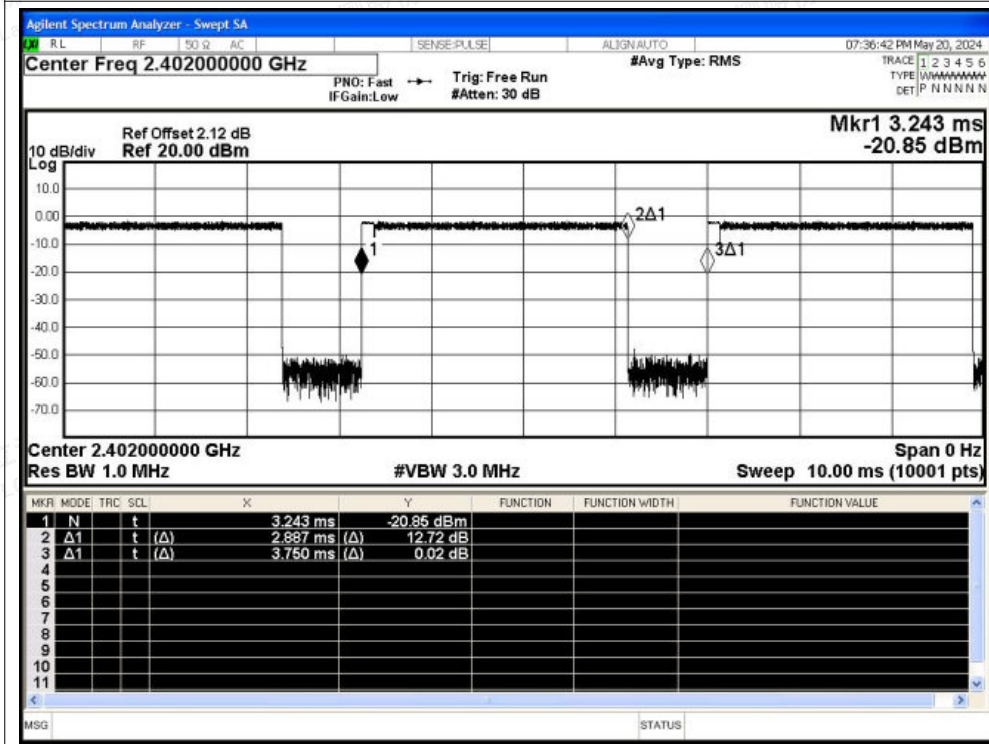

Duty Cycle NVNT 2-DH5 2402MHz Ant1

Shenzhen LCS Compliance Testing Laboratory Ltd.

Add: 101, 201 Bldg A & 301 Bldg C, Juji Industrial Park Yabianxueziwei, Shajing Street, Baoan District, Shenzhen, 518000, China

Tel: +(86) 0755-82591330 | E-mail: webmaster@lcs-cert.com | Web: www.lcs-cert.com

Scan code to check authenticity