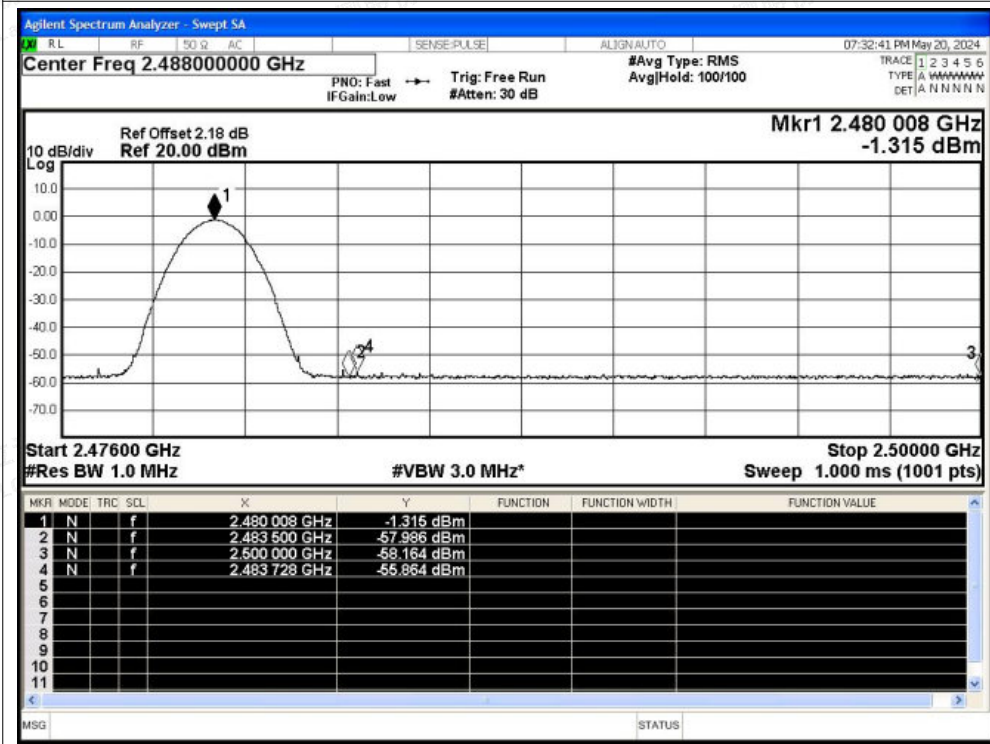

Tel: +(86) 0755-82591330 | E-mail: webmaster@lcs-cert.com | Web: www.lcs-cert.com

Scan code to check authenticity

Restrict Band NVNT 1-DH5 2480MHz Ant1 No-Hopping Peak

Restrict Band NVNT 1-DH5 2480MHz Ant1 No-Hopping Average