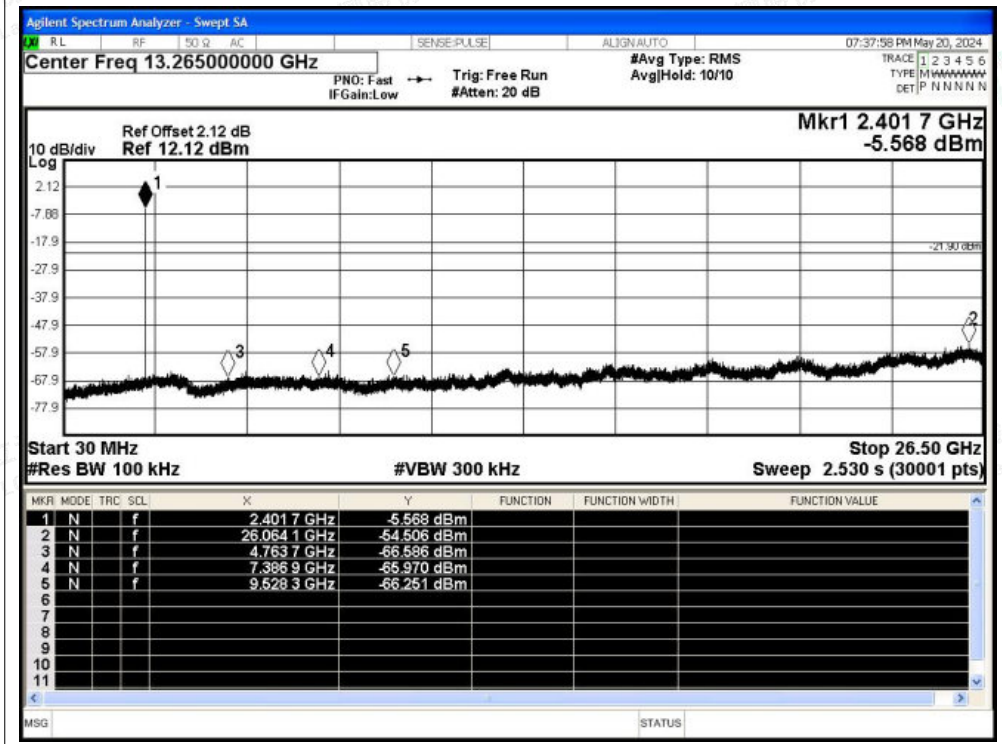

Tx. Spurious NVNT 2-DH5 2402MHz Ant1 Emission

Shenzhen LCS Compliance Testing Laboratory Ltd.

Add: 101, 201 Bldg A & 301 Bldg C, Juji Industrial Park Yabianxueziwei, Shajing Street, Baoan District, Shenzhen, 518000, China

Tel: +(86) 0755-82591330 | E-mail: webmaster@lcs-cert.com | Web: www.lcs-cert.com

Scan code to check authenticity