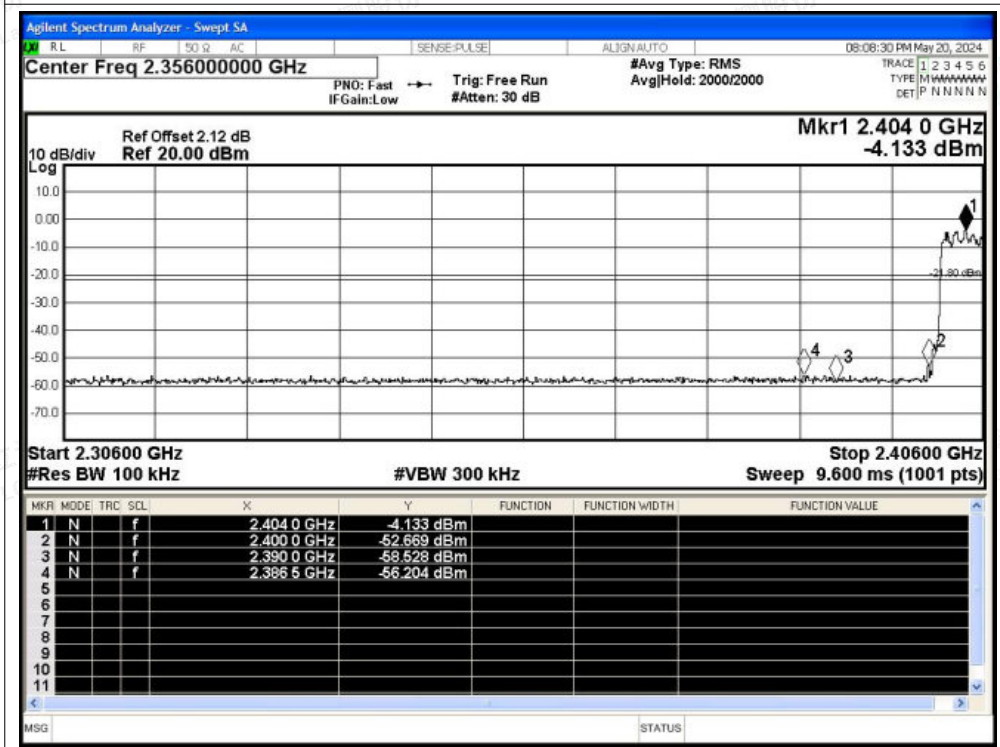

Band Edge(Hopping) NVNT 3-DH5 2402MHz Ant1 Hopping Ref

Band Edge(Hopping) NVNT 3-DH5 2402MHz Ant1 Hopping Emission

Shenzhen LCS Compliance Testing Laboratory Ltd.

Add: 101, 201 Bldg A & 301 Bldg C, Juji Industrial Park Yabianxueziwei, Shajing Street, Baoan District, Shenzhen, 518000, China