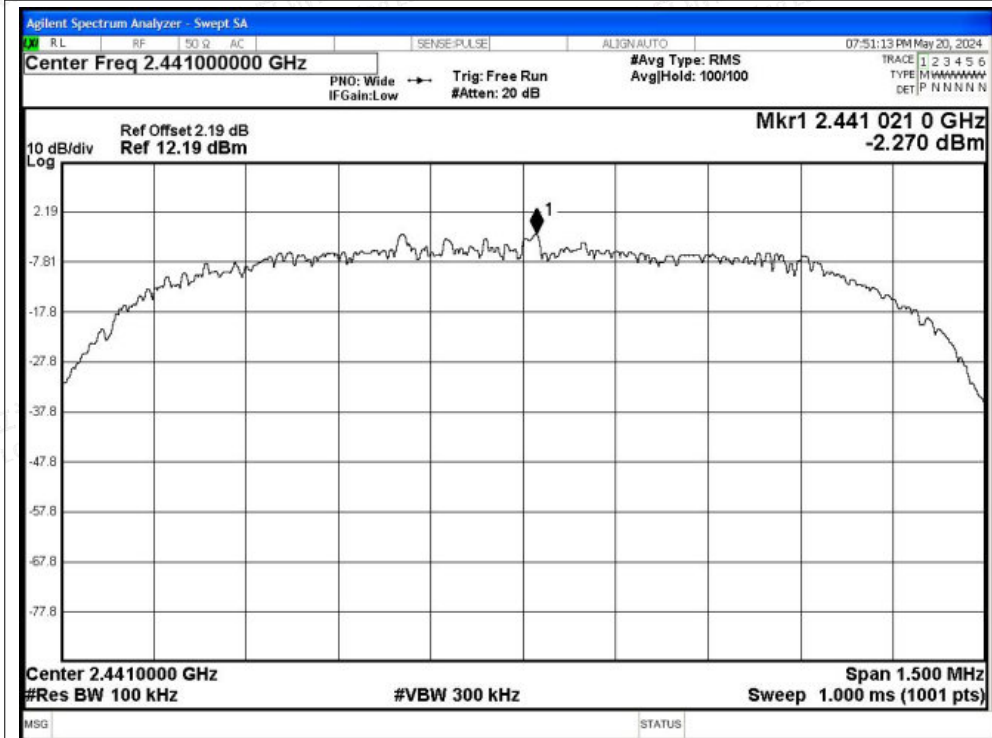

Tx. Spurious NVNT 3-DH5 2441MHz Ant1 Ref