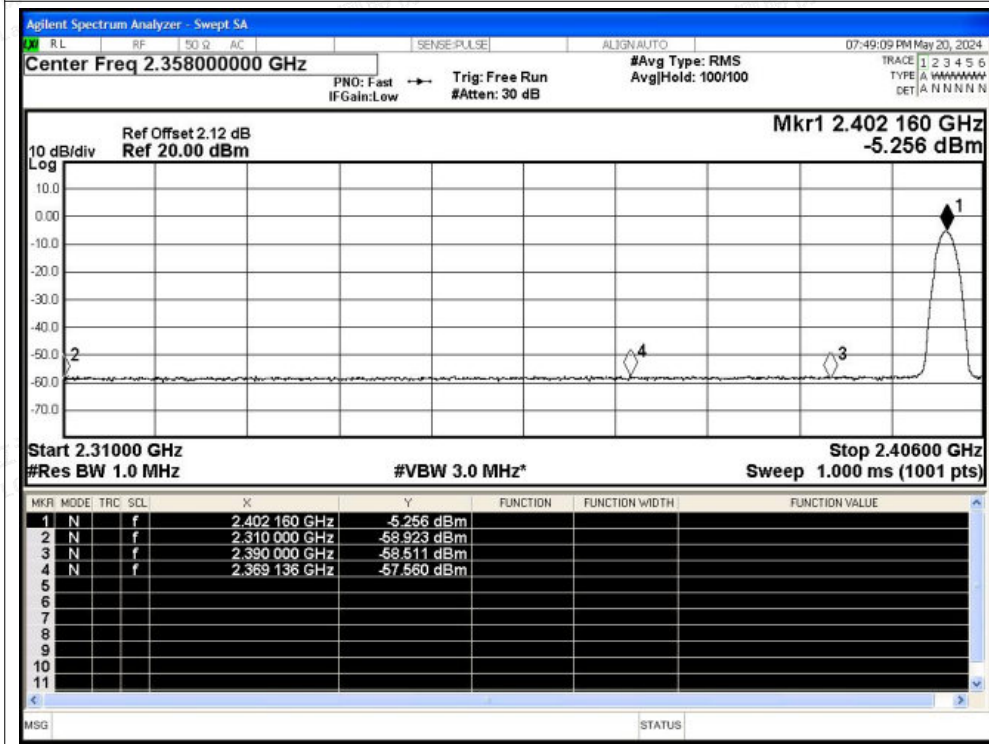

Scan code to check authenticity

Restrict Band NVNT 3-DH5 2402MHz Ant1 No-Hopping Peak

Restrict Band NVNT 3-DH5 2402MHz Ant1 No-Hopping Average

Shenzhen LCS Compliance Testing Laboratory Ltd.

Add: 101, 201 Bldg A & 301 Bldg C, Juji Industrial Park Yabianxueziwei, Shajing Street, Baoan District, Shenzhen, 518000, China