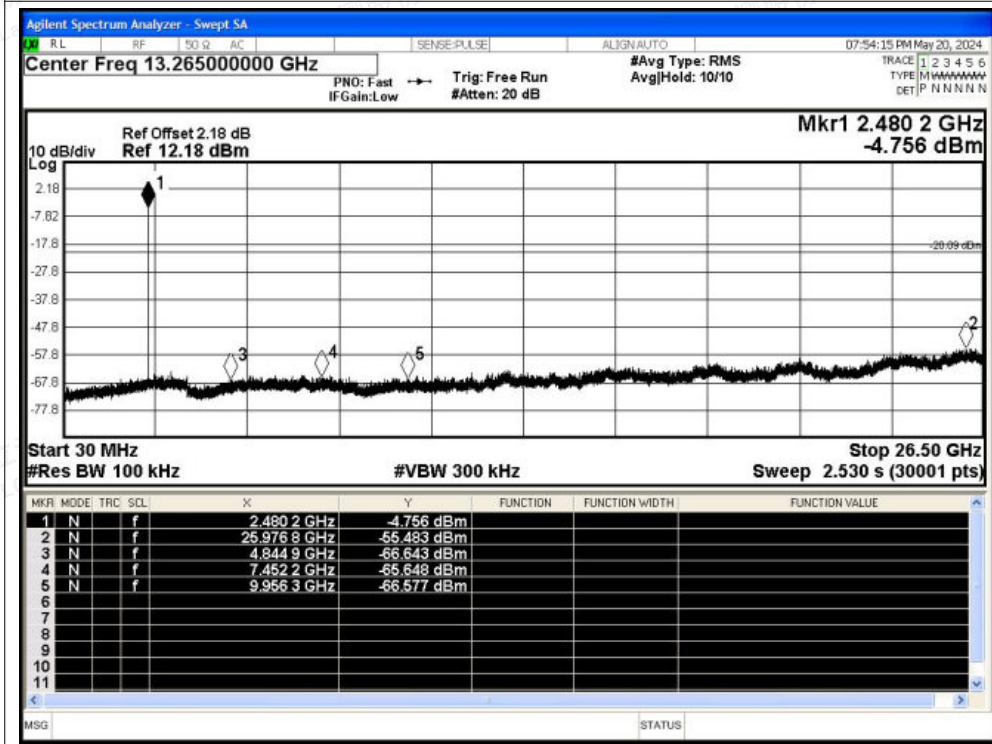

Tx. Spurious NVNT 3-DH5 2480MHz Ant1 Emission

Shenzhen LCS Compliance Testing Laboratory Ltd.

Add: 101, 201 Bldg A & 301 Bldg C, Juji Industrial Park Yabianxueziwei, Shajing Street, Baoan District, Shenzhen, 518000, China

Tel: +(86) 0755-82591330 | E-mail: webmaster@lcs-cert.com | Web: www.lcs-cert.com

Scan code to check authenticity