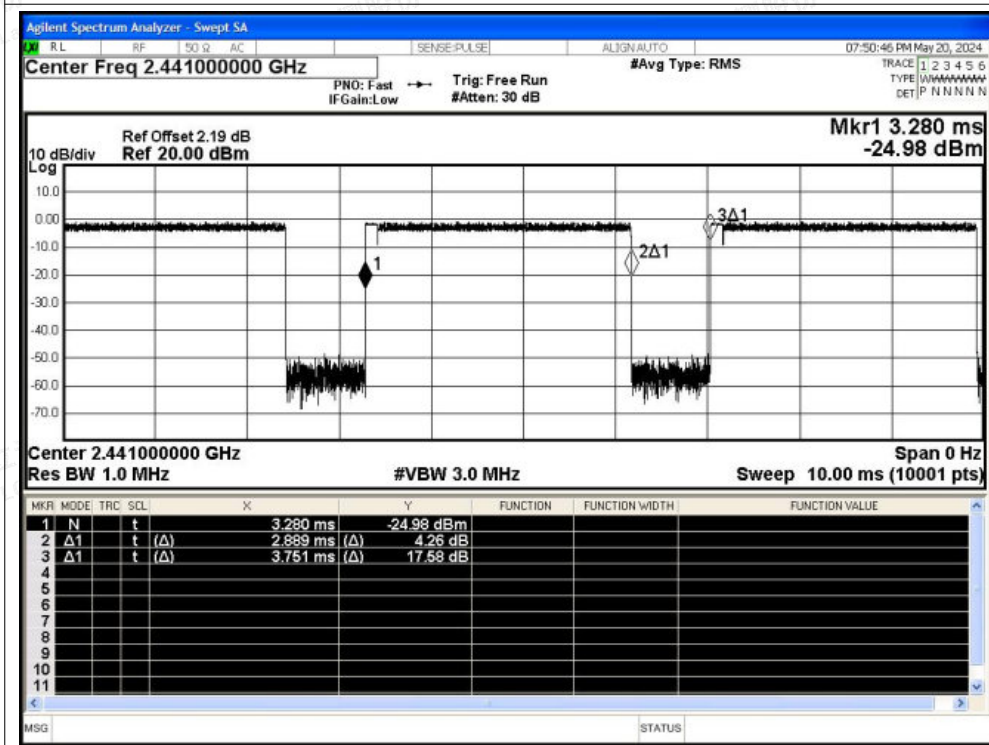

Duty Cycle NVNT 3-DH5 2441MHz Ant1