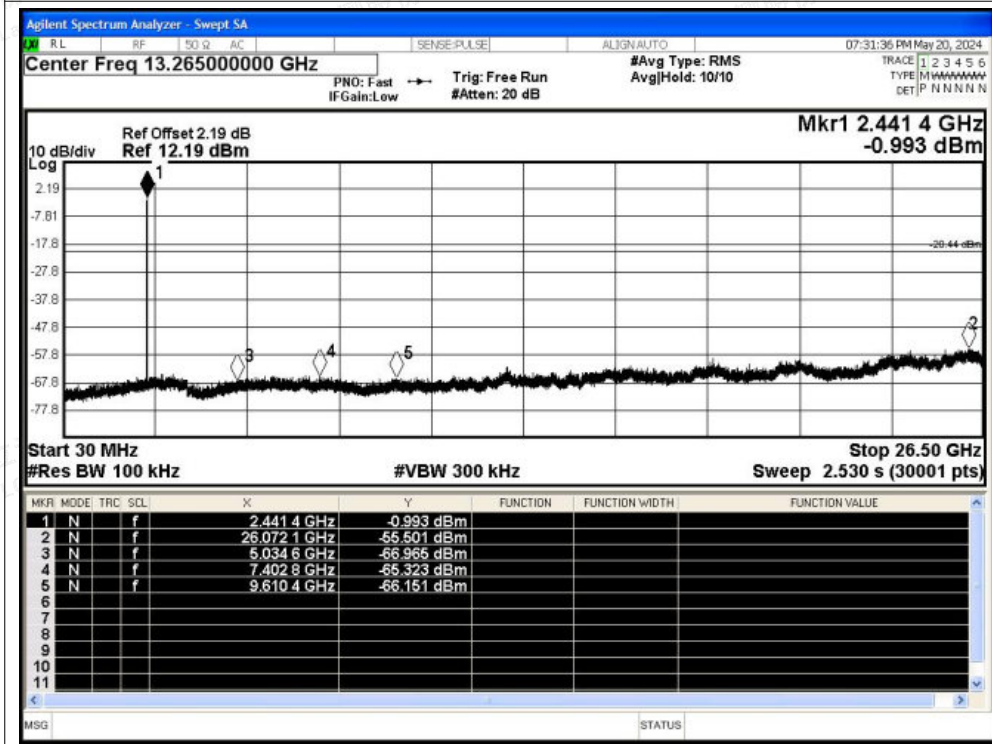

Tel: +(86) 0755-82591330 | E-mail: webmaster@lcs-cert.com | Web: www.lcs-cert.com

Scan code to check authenticity

Tx. Spurious NVNT 1-DH5 2441MHz Ant1 Ref

Tx. Spurious NVNT 1-DH5 2441MHz Ant1 Emission

Shenzhen LCS Compliance Testing Laboratory Ltd.