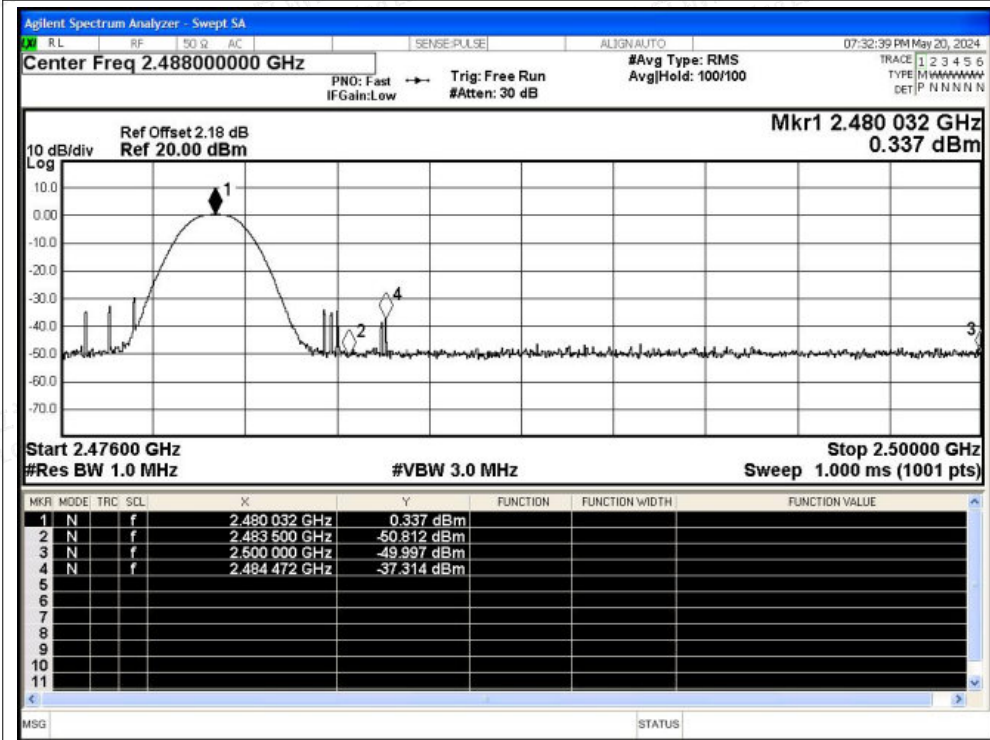

Restrict Band NVNT 1-DH5 2480MHz Ant1 No-Hopping Peak