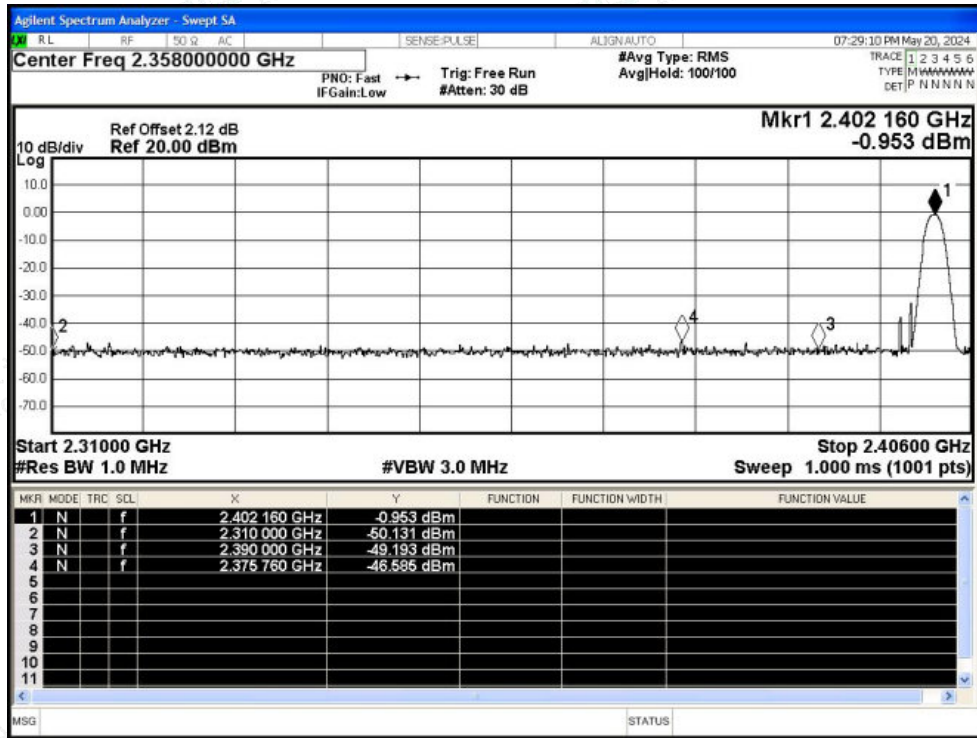

Test Graphs

Restrict Band NVNT 1-DH5 2402MHz Ant1 No-Hopping Peak