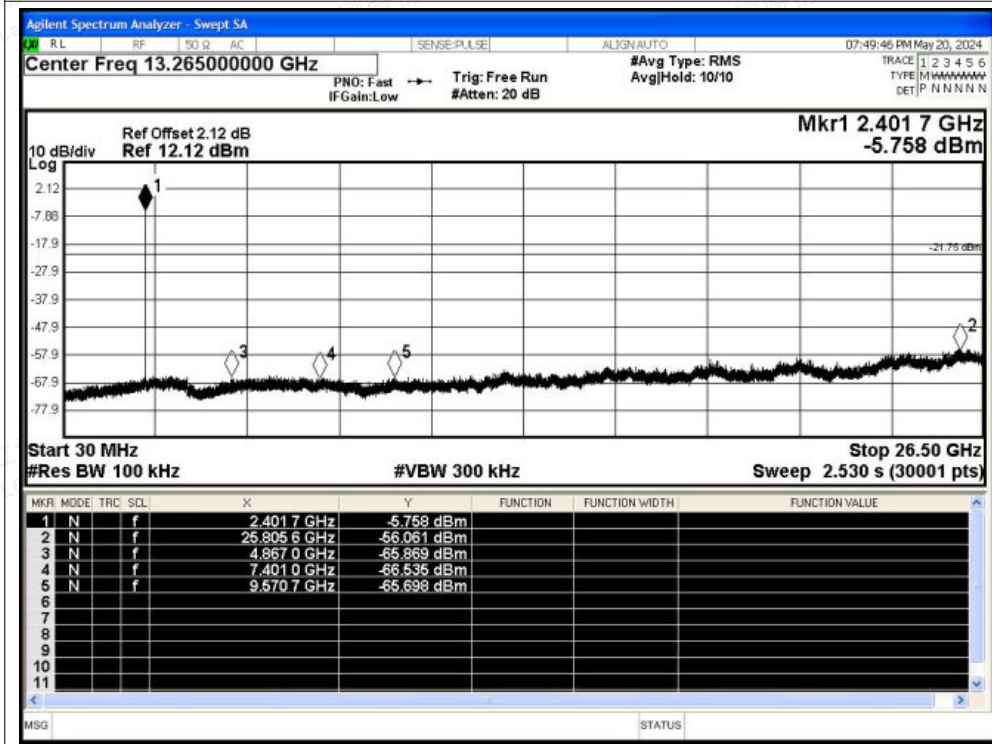

Scan code to check authenticity

Tx. Spurious NVNT 3-DH5 2402MHz Ant1 Ref

Tx. Spurious NVNT 3-DH5 2402MHz Ant1 Emission

Shenzhen LCS Compliance Testing Laboratory Ltd.

Add: 101, 201 Bldg A & 301 Bldg C, Juji Industrial Park Yabianxueziwei, Shajing Street, Baoan District, Shenzhen, 518000, China