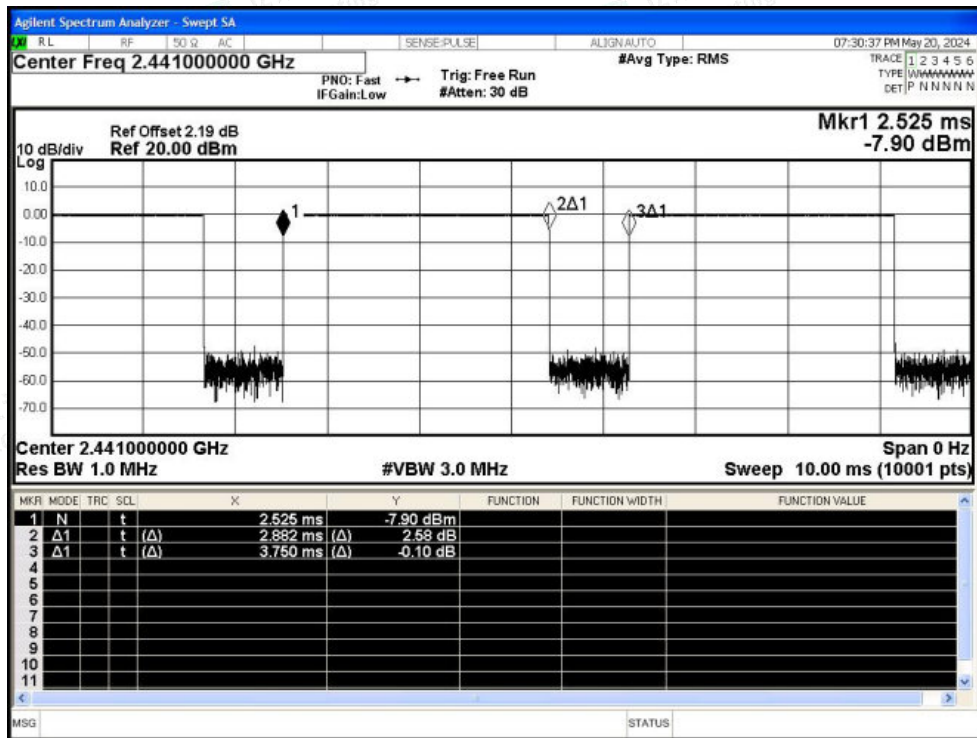

Scan code to check authenticity

Test Graphs

Duty Cycle NVNT 1-DH5 2402MHz Ant1

Duty Cycle NVNT 1-DH5 2441MHz Ant1

Shenzhen LCS Compliance Testing Laboratory Ltd.

Add: 101, 201 Bldg A & 301 Bldg C, Juji Industrial Park Yabianxueziwei, Shajing Street, Baoan District, Shenzhen, 518000, China