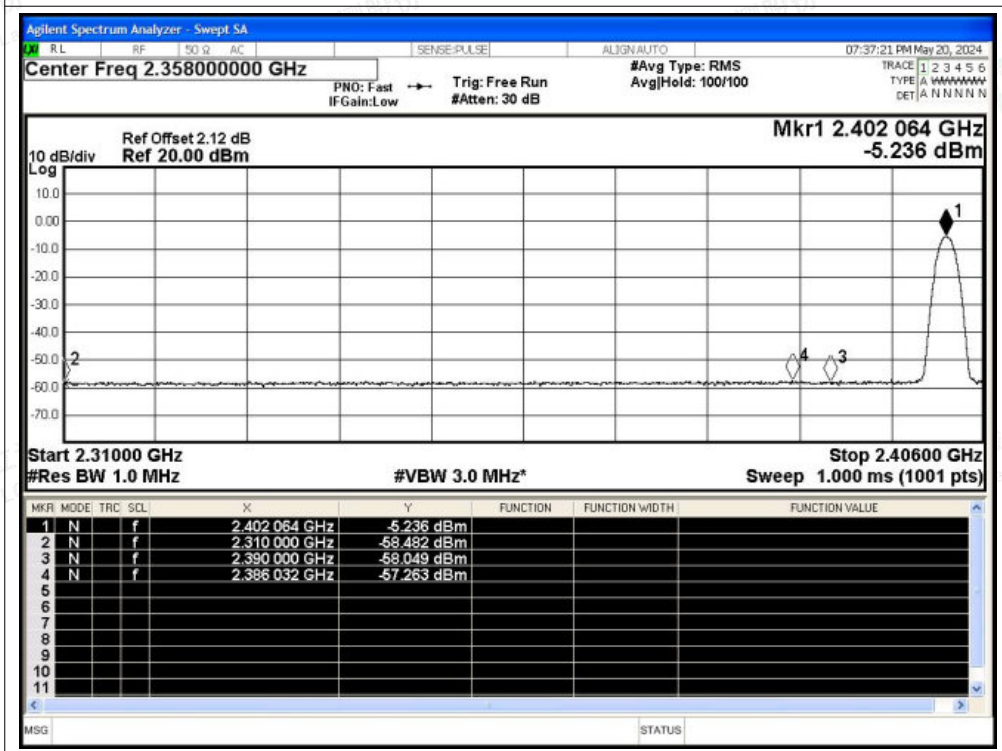

Scan code to check authenticity

Restrict Band NVNT 2-DH5 2402MHz Ant1 No-Hopping Peak

Restrict Band NVNT 2-DH5 2402MHz Ant1 No-Hopping Average

Shenzhen LCS Compliance Testing Laboratory Ltd.

Add: 101, 201 Bldg A & 301 Bldg C, Juji Industrial Park Yabianxueziwei, Shajing Street, Baoan District, Shenzhen, 518000, China