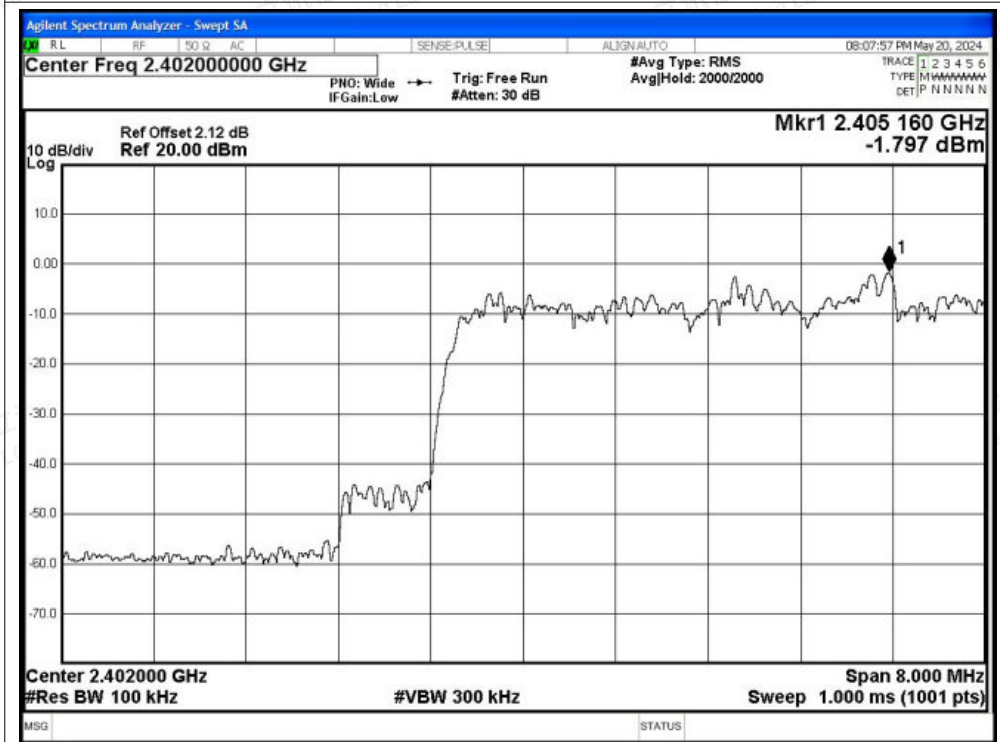

Band Edge(Hopping) NVNT 3-DH5 2402MHz Ant1 Hopping Ref

Band Edge(Hopping) NVNT 3-DH5 2402MHz Ant1 Hopping Emission

Shenzhen LCS Compliance Testing Laboratory Ltd.

Add: 101, 201 Bldg A & 301 Bldg C, Juji Industrial Park Yabianxueziwei, Shajing Street, Baoan District, Shenzhen, 518000, China