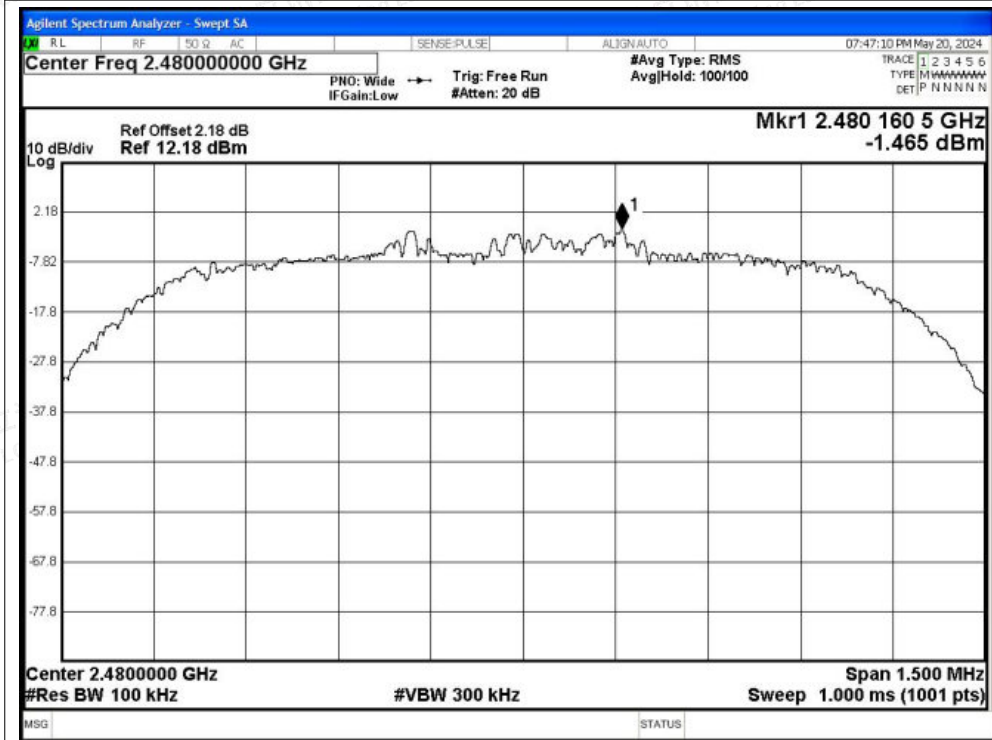

Tx. Spurious NVNT 2-DH5 2480MHz Ant1 Ref