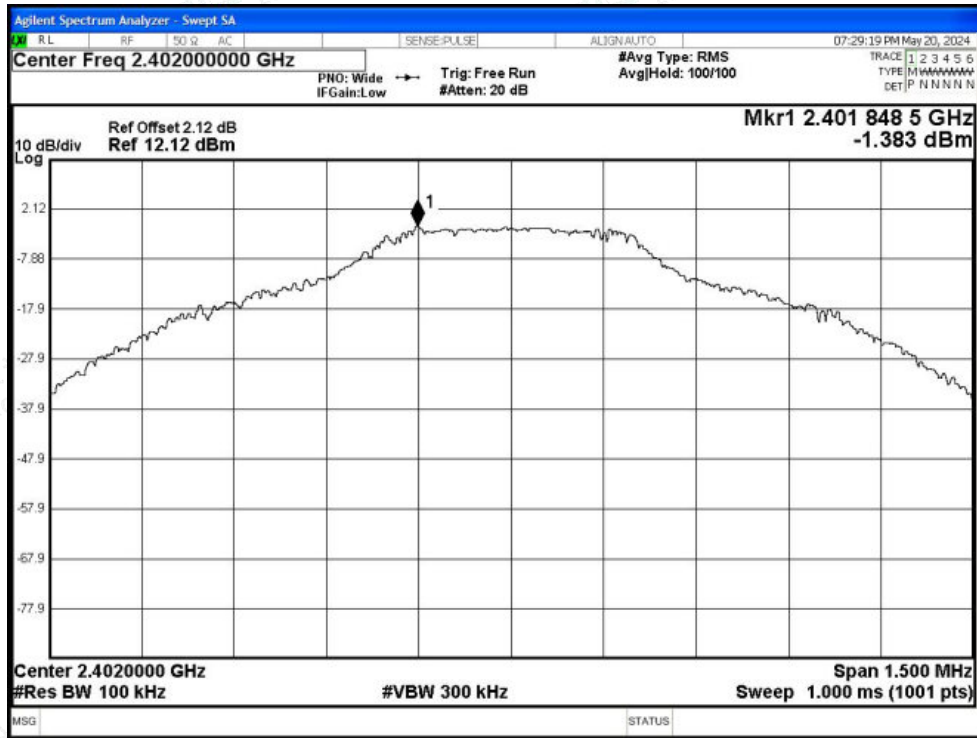

Test Graphs

Tx. Spurious NVNT 1-DH5 2402MHz Ant1 Ref