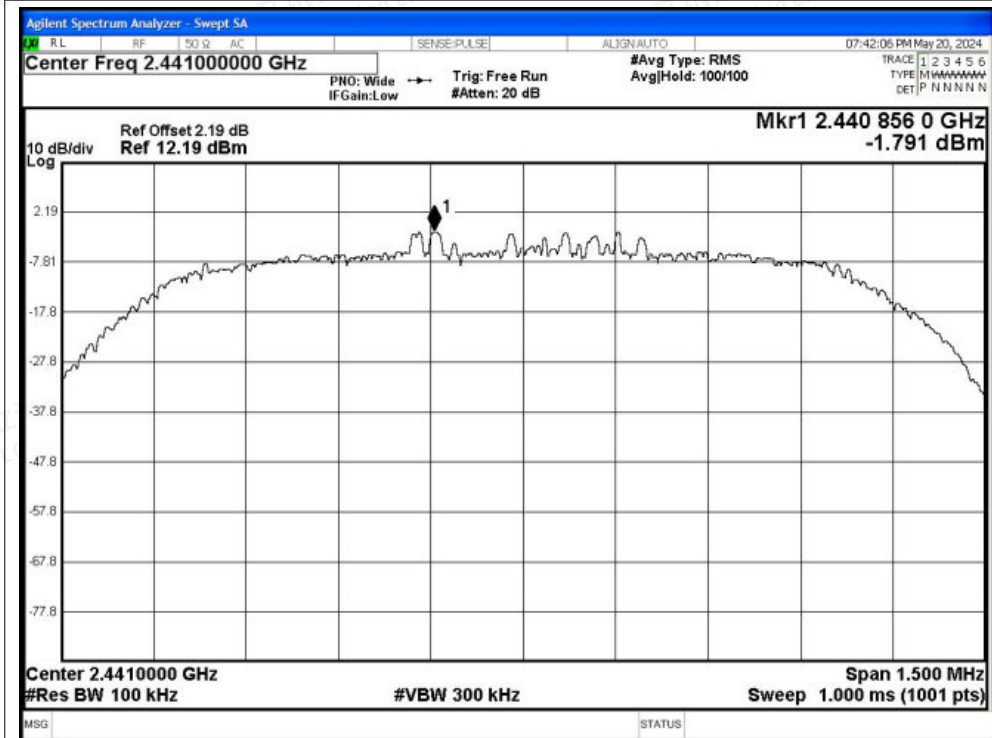

Tx. Spurious NVNT 2-DH5 2441MHz Ant1 Ref