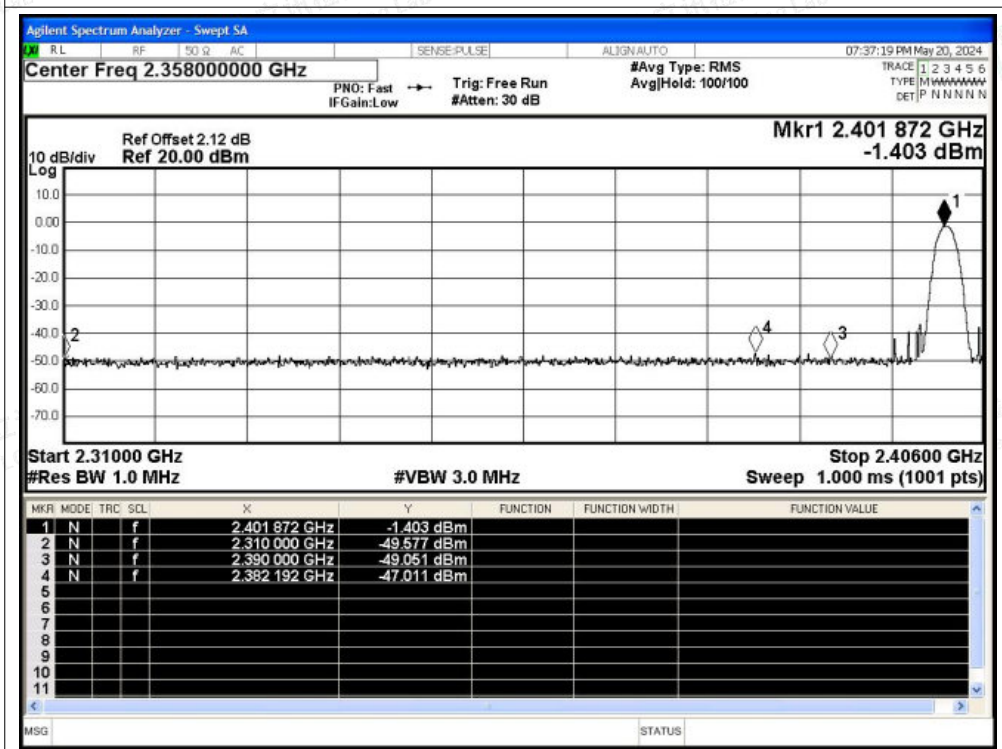

Scan code to check authenticity

Restrict Band NVNT 2-DH5 2402MHz Ant1 No-Hopping Peak

Restrict Band NVNT 2-DH5 2402MHz Ant1 No-Hopping Average

Shenzhen LCS Compliance Testing Laboratory Ltd.

Add: 101, 201 Bldg A & 301 Bldg C, Juji Industrial Park Yabianxueziwei, Shajing Street, Baoan District, Shenzhen, 518000, China