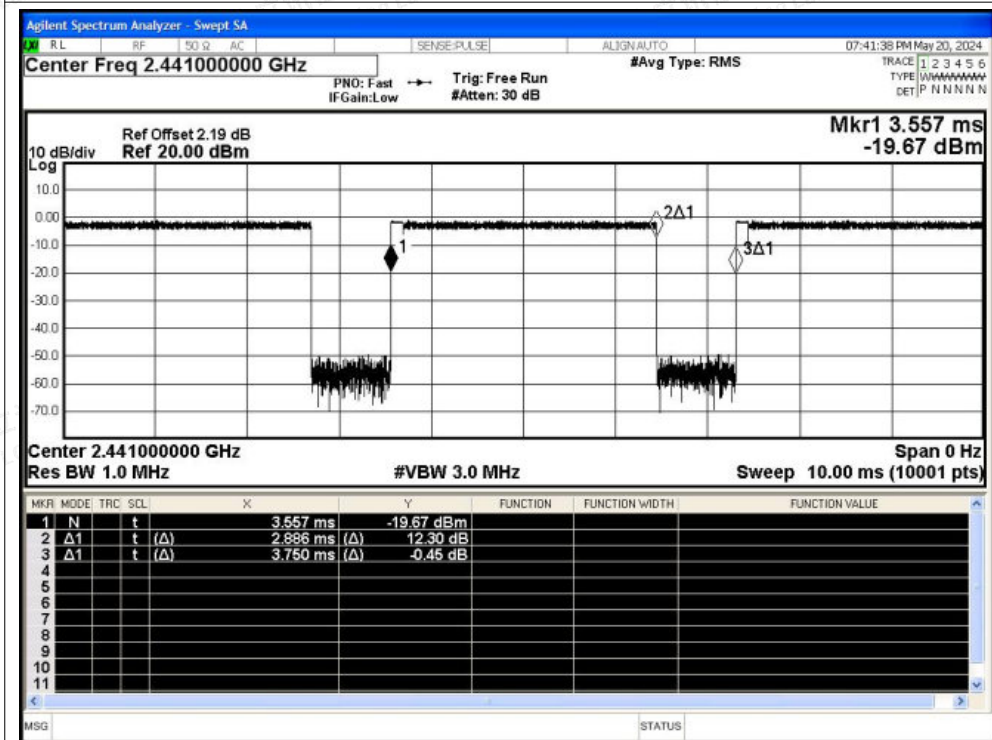

Scan code to check authenticity

Duty Cycle NVNT 2-DH5 2441MHz Ant1

Duty Cycle NVNT 2-DH5 2480MHz Ant1

Duty Cycle NVNT 3-DH5 2402MHz Ant1

Duty Cycle NVNT 3-DH5 2441MHz Ant1

Duty Cycle NVNT 3-DH5 2480MHz Ant1