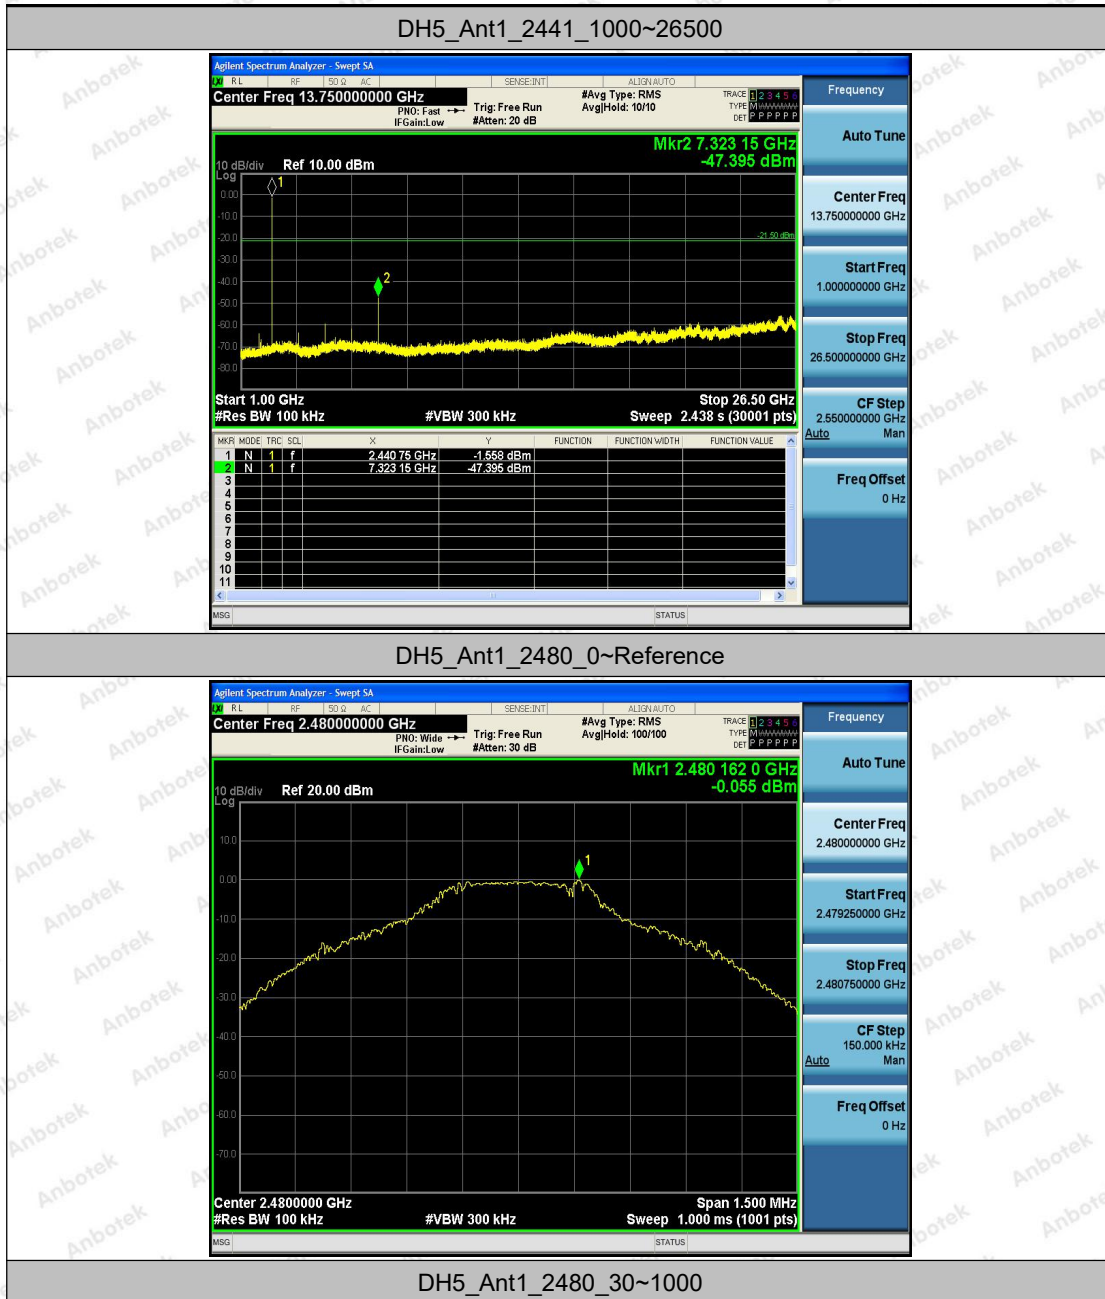

Shenzhen Anbotek Compliance Laboratory Limited

Address: 1/F., Building D, Sogood Science and Technology Park, Sanwei Community, Hangcheng Street, Bao'an District, Shenzhen, Guangdong, China.

Tel: (86) 755-26066440 Fax: (86) 755-26014772 Email: service@anbotek.com

Hotline
400-003-0500
www.anbotek.com