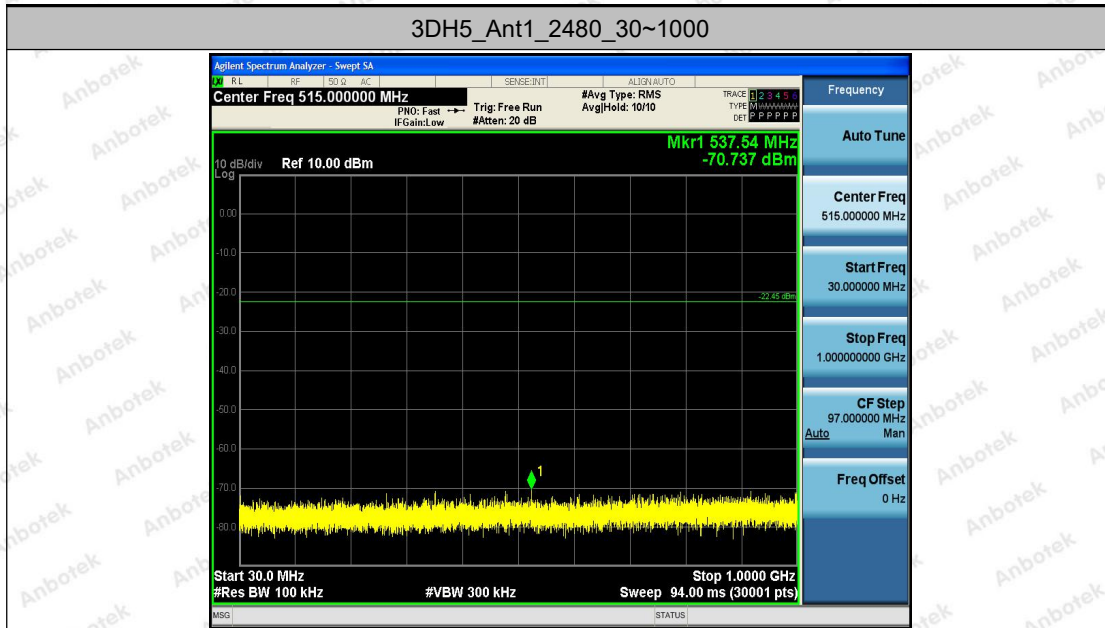

Shenzhen Anbotek Compliance Laboratory Limited

Address: 1/F., Building D, Sogood Science and Technology Park, Sanwei Community, Hangcheng Street, Bao'an District, Shenzhen, Guangdong, China.
Tel: (86) 755-26066440 Fax: (86) 755-26014772 Email: service@anbotek.com

Hotline
400-003-0500
www.anbotek.com