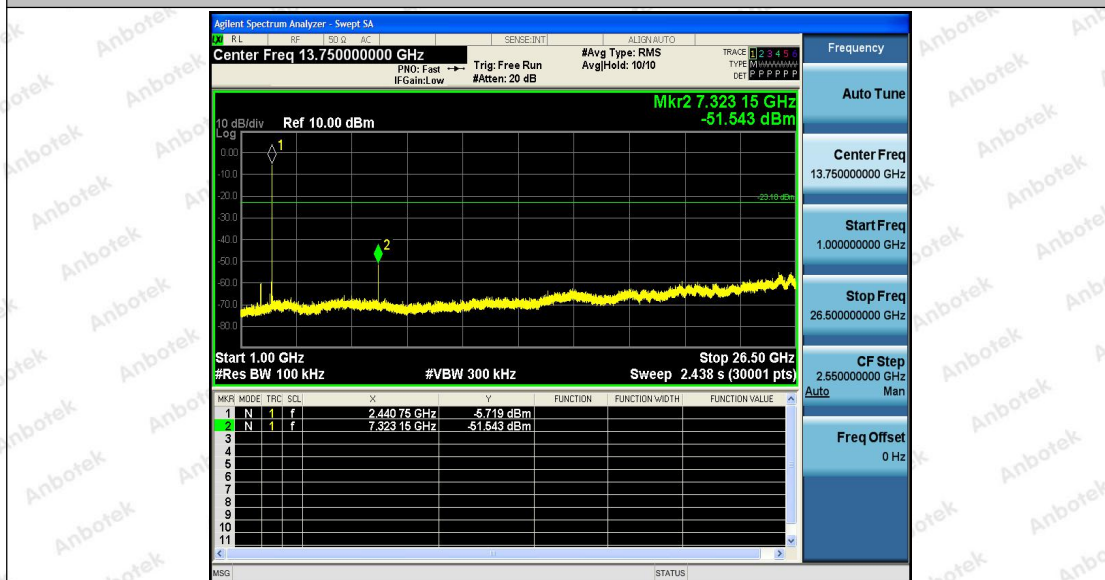

2DH5_Ant1_2441_1000~26500

Shenzhen Anbotek Compliance Laboratory Limited

Address: 1/F., Building D, Sogood Science and Technology Park, Sanwei Community, Hangcheng Street, Bao'an District, Shenzhen, Guangdong, China.

Tel: (86) 755-26066440 Fax: (86) 755-26014772 Email: service@anbotek.com

Hotline
400-003-0500
www.anbotek.com