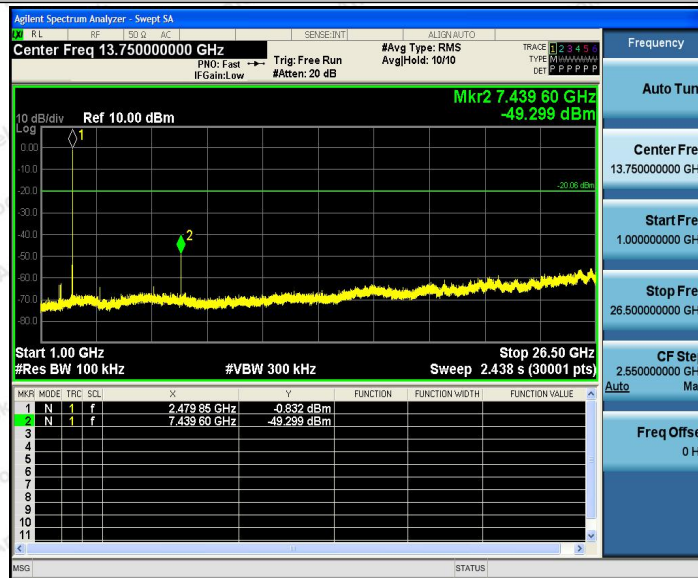

DH5_Ant1_2480_1000~26500