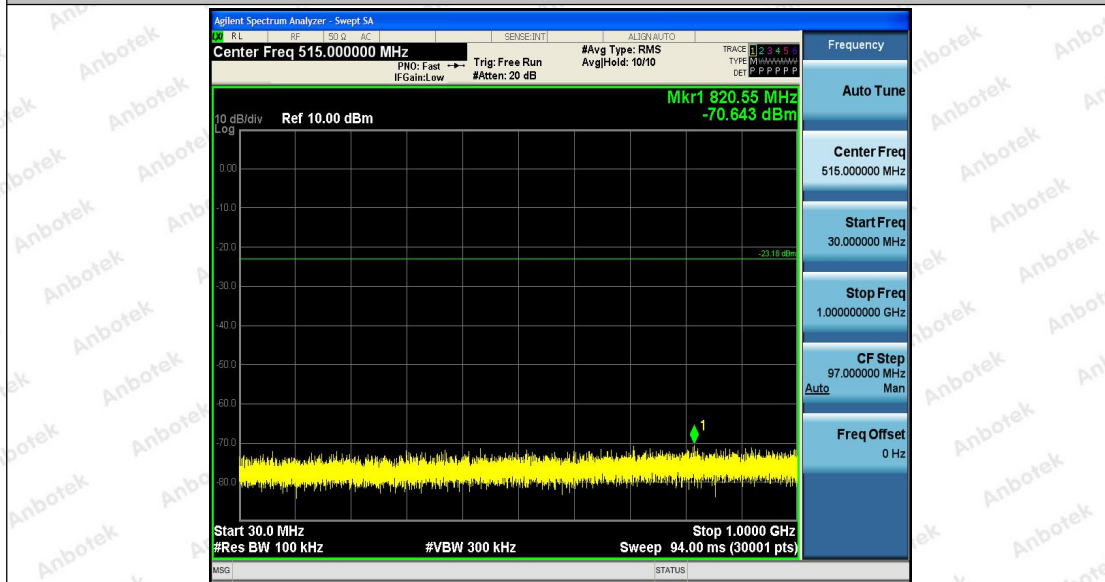

2DH5_Ant1_2441_30~1000