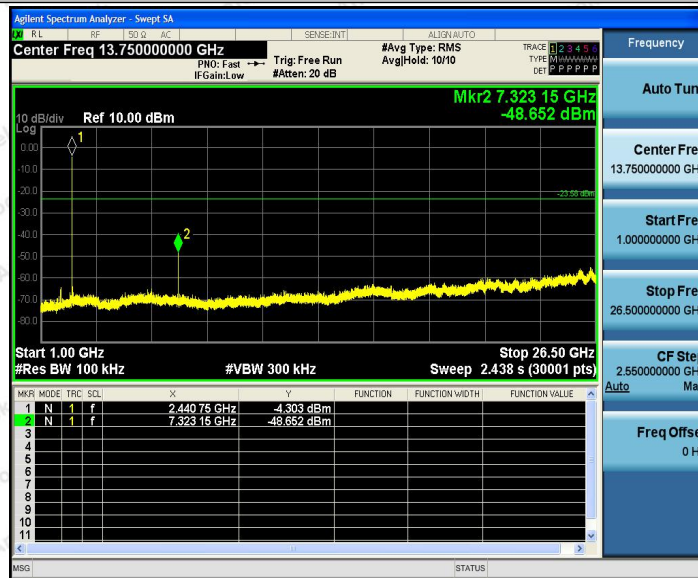

3DH5_Ant1_2441_1000~26500