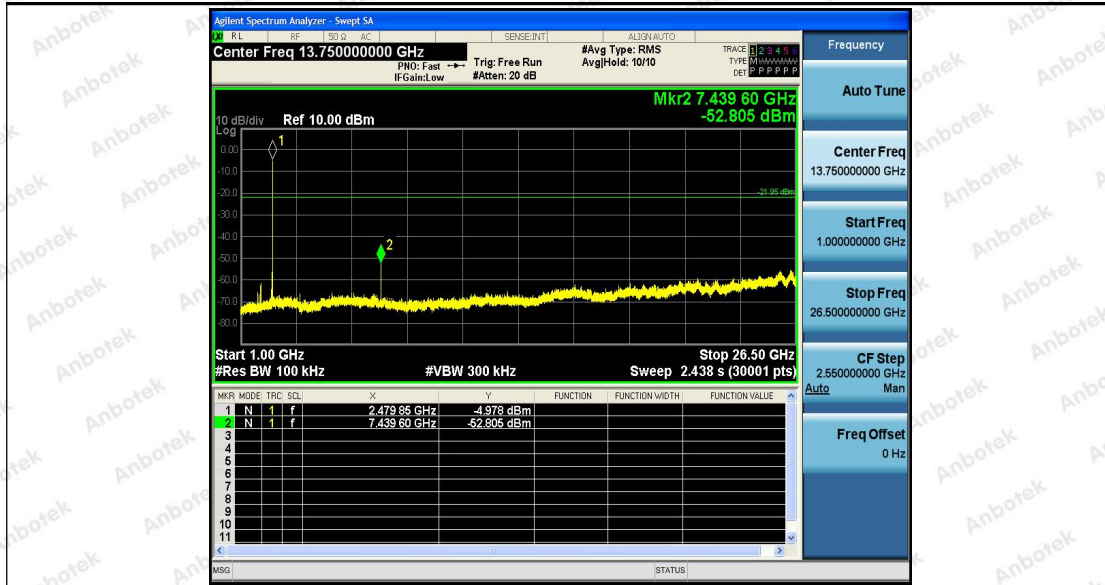

Hotline
 400-003-0500
 www.anbotek.com

3DH5_Ant1_2402_0~Reference

3DH5_Ant1_2402_30~1000

Shenzhen Anbotek Compliance Laboratory Limited

Address: 1/F., Building D, Sogood Science and Technology Park, Sanwei Community, Hangcheng Street, Bao'an District, Shenzhen, Guangdong, China.