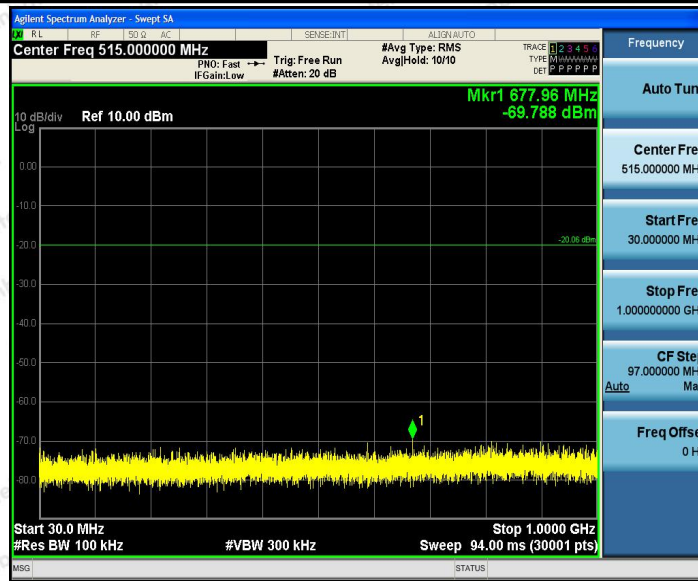

Shenzhen Anbotek Compliance Laboratory Limited

Address: 1/F., Building D, Sogood Science and Technology Park, Sanwei Community, Hangcheng Street, Bao'an District, Shenzhen, Guangdong, China.
Tel: (86) 755-26066440 Fax: (86) 755-26014772 Email: service@anbotek.com

Hotline
400-003-0500
www.anbotek.com