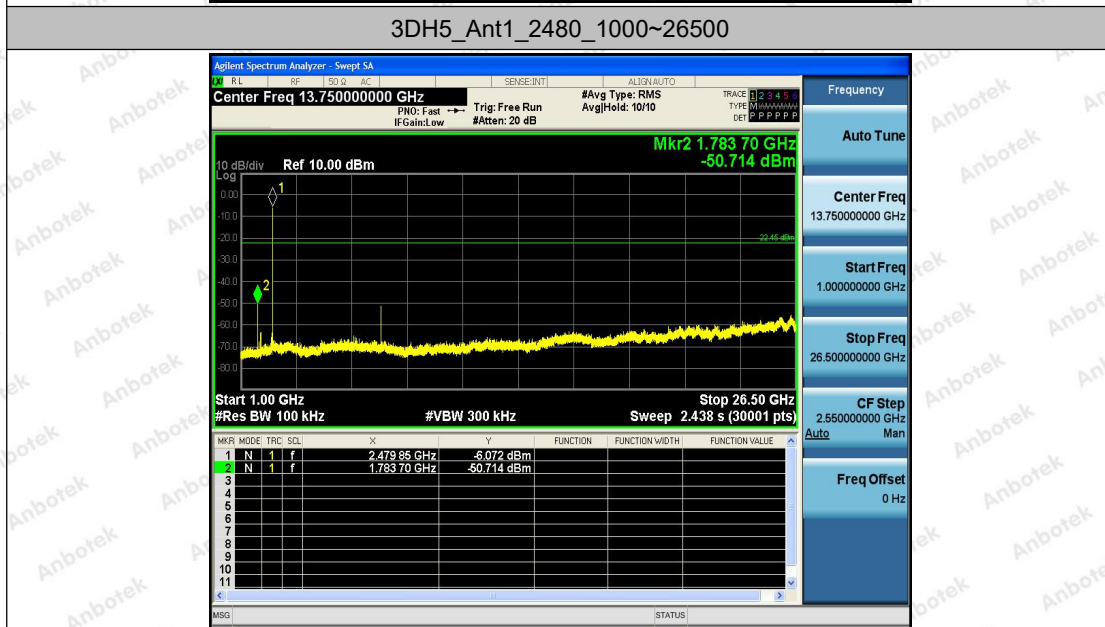

Shenzhen Anbotek Compliance Laboratory Limited

Address: 1/F., Building D, Sogood Science and Technology Park, Sanwei Community, Hangcheng Street, Bao'an District, Shenzhen, Guangdong, China.
Tel: (86) 755-26066440 Fax: (86) 755-26014772 Email: service@anbotek.com

Hotline
400-003-0500
www.anbotek.com