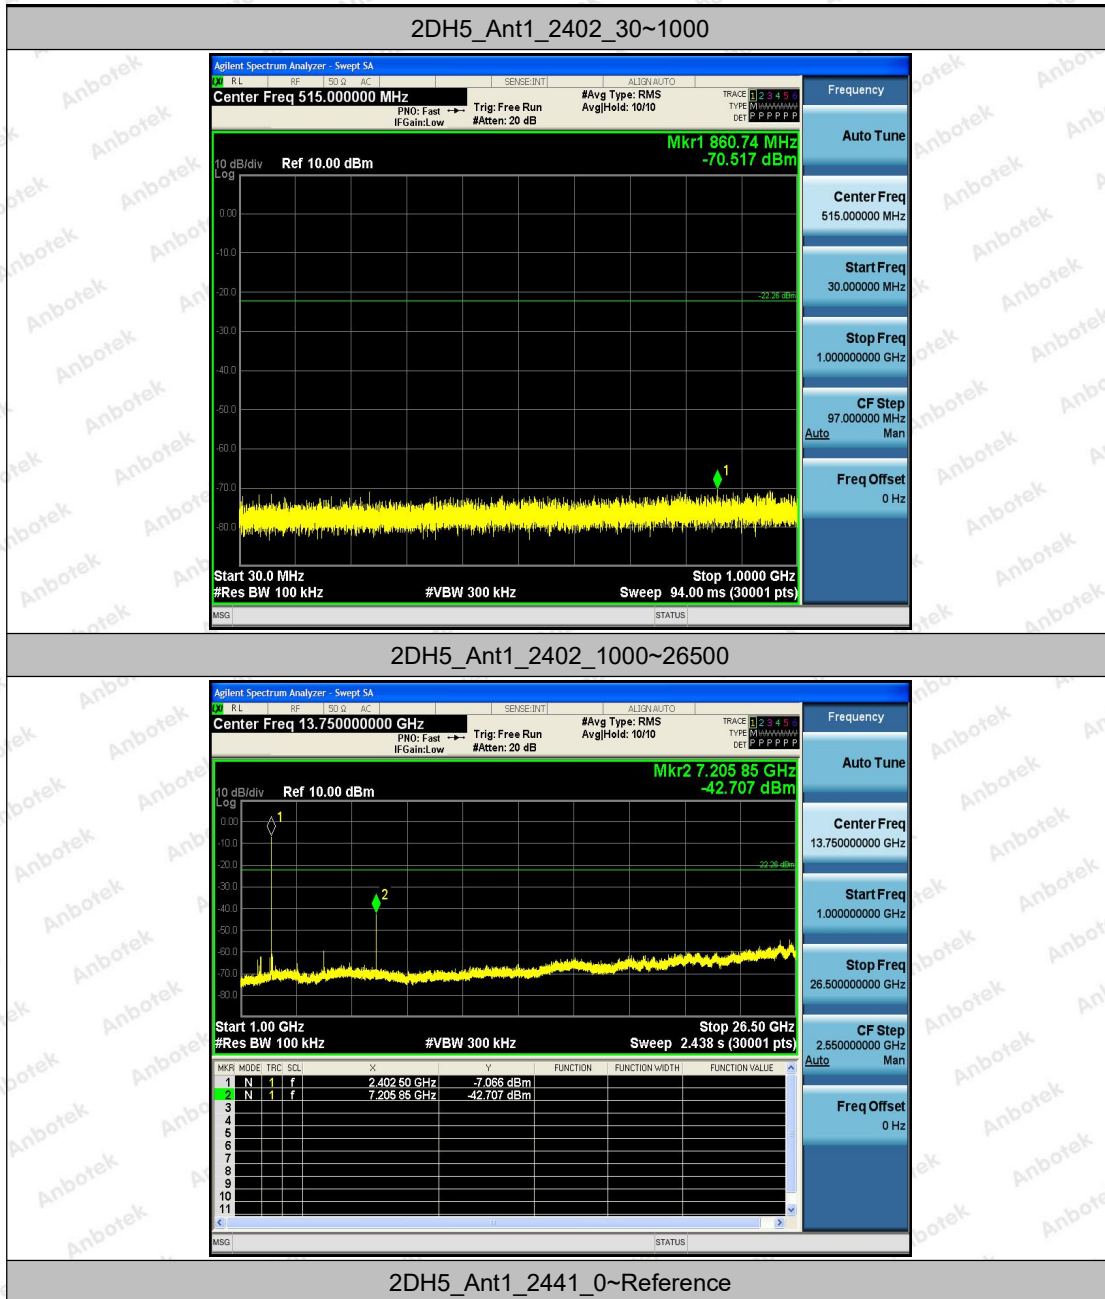

Shenzhen Anbotek Compliance Laboratory Limited

Address: 1/F., Building D, Sogood Science and Technology Park, Sanwei Community, Hangcheng Street, Bao'an District, Shenzhen, Guangdong, China.
Tel: (86) 755-26066440 Fax: (86) 755-26014772 Email: service@anbotek.com

Hotline
400-003-0500
www.anbotek.com