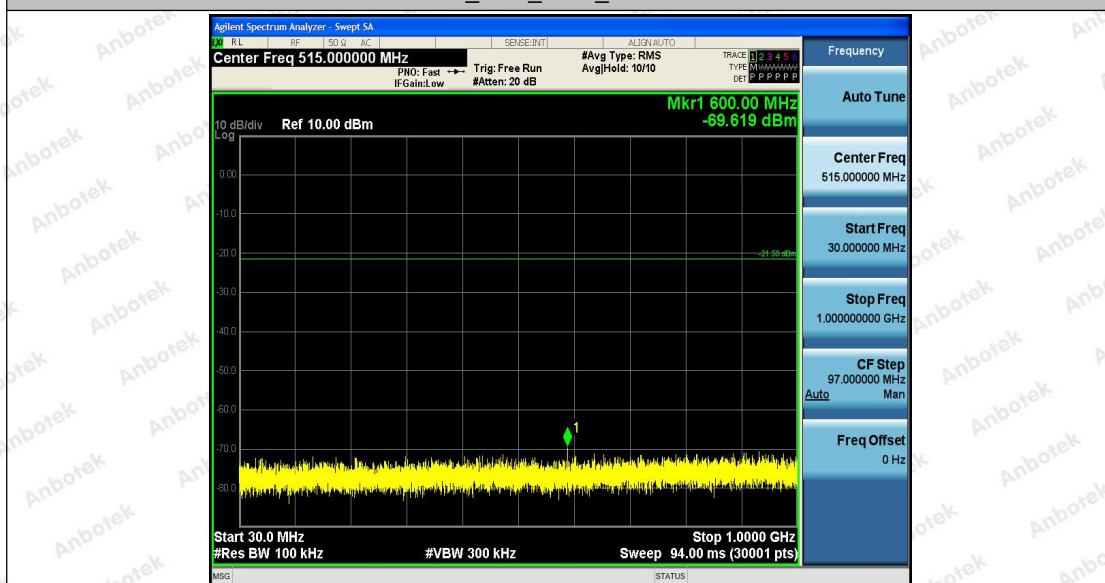

Test Graphs

DH5_Ant1_2441_0~Reference

DH5_Ant1_2441_30~1000

Shenzhen Anbotek Compliance Laboratory Limited

Address: 1/F., Building D, Sogood Science and Technology Park, Sanwei Community, Hangcheng Street, Bao'an District, Shenzhen, Guangdong, China.