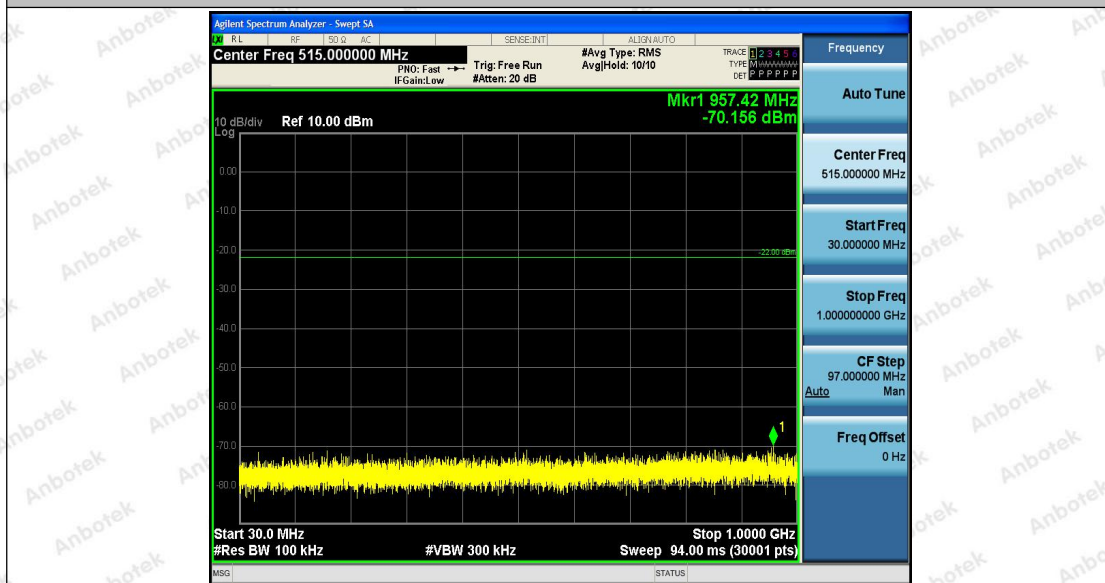

3DH5_Ant1_2402_30~1000

Shenzhen Anbotek Compliance Laboratory Limited

Address: 1/F., Building D, Sogood Science and Technology Park, Sanwei Community, Hangcheng Street, Bao'an District, Shenzhen, Guangdong, China.

Tel: (86) 755-26066440 Fax: (86) 755-26014772 Email: service@anbotek.com

Hotline
400-003-0500
www.anbotek.com