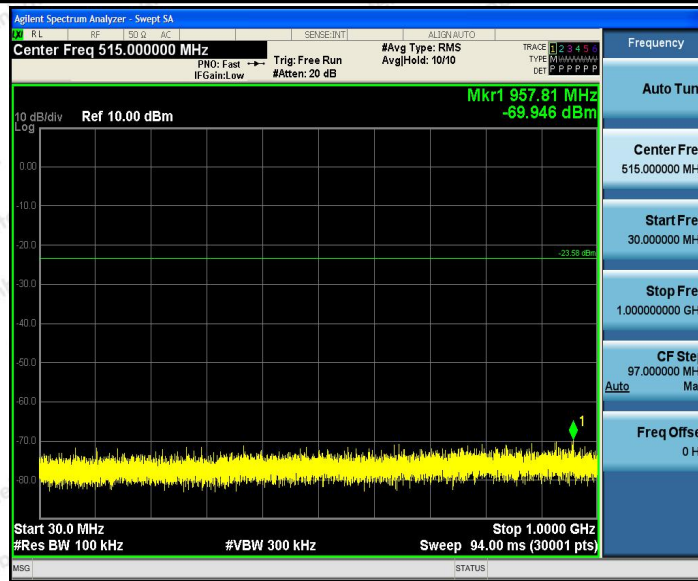

Shenzhen Anbotek Compliance Laboratory Limited

Address: 1/F., Building D, Sogood Science and Technology Park, Sanwei Community, Hangcheng Street, Bao'an District, Shenzhen, Guangdong, China.

Tel: (86) 755-26066440 Fax: (86) 755-26014772 Email: service@anbotek.com

Hotline
400-003-0500
www.anbotek.com