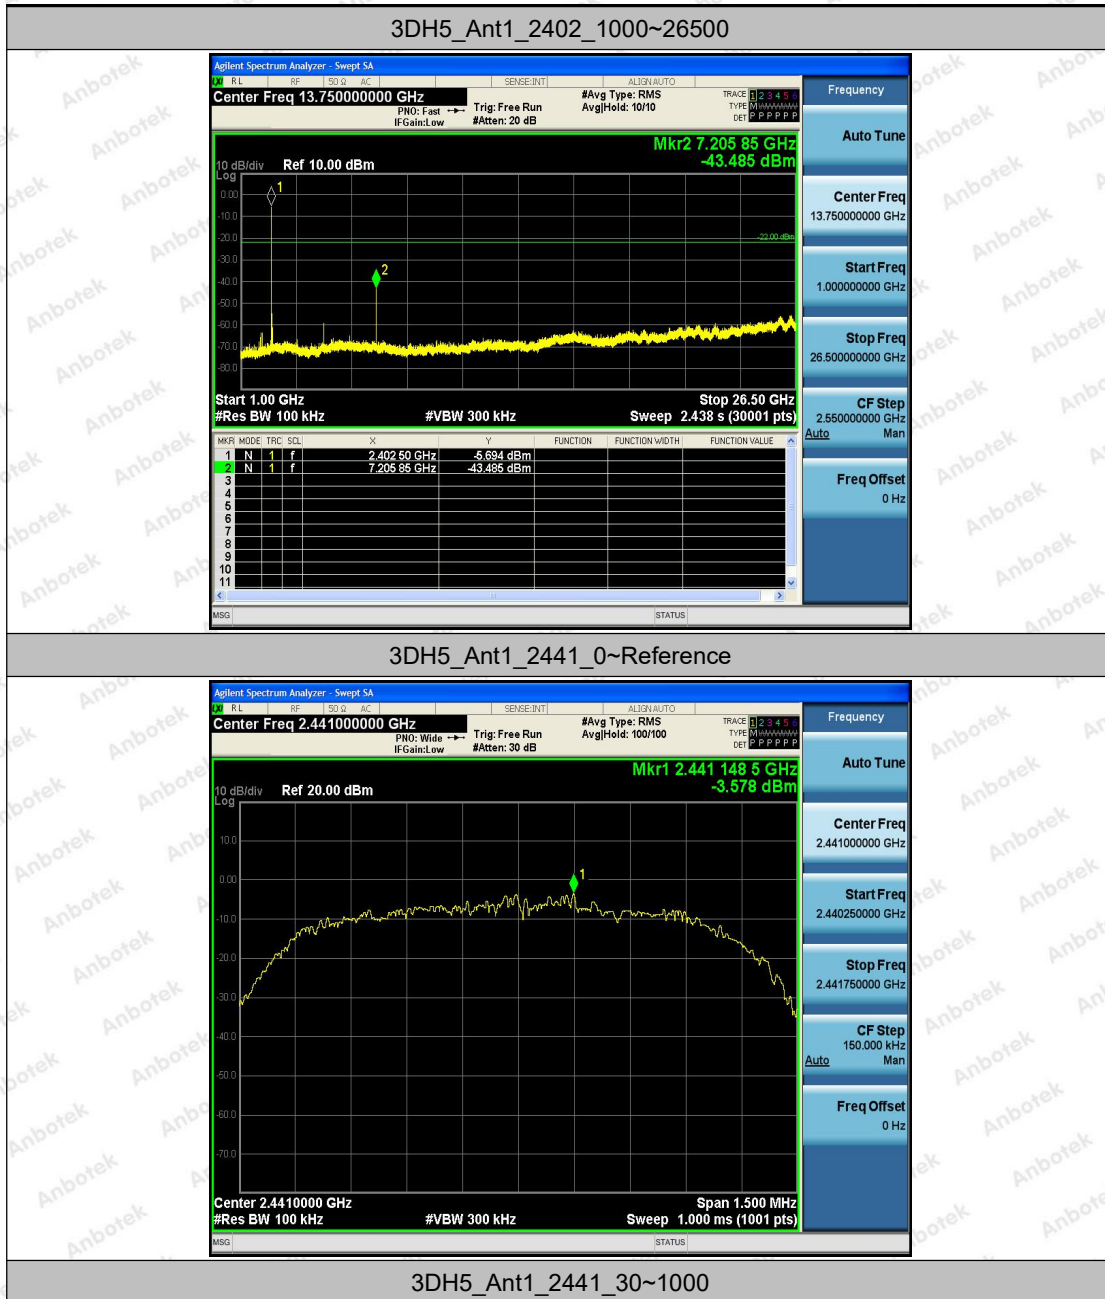

Shenzhen Anbotek Compliance Laboratory Limited

Address: 1/F., Building D, Sogood Science and Technology Park, Sanwei Community, Hangcheng Street, Bao'an District, Shenzhen, Guangdong, China.

Tel: (86) 755-26066440 Fax: (86) 755-26014772 Email: service@anbotek.com

Hotline
400-003-0500
www.anbotek.com