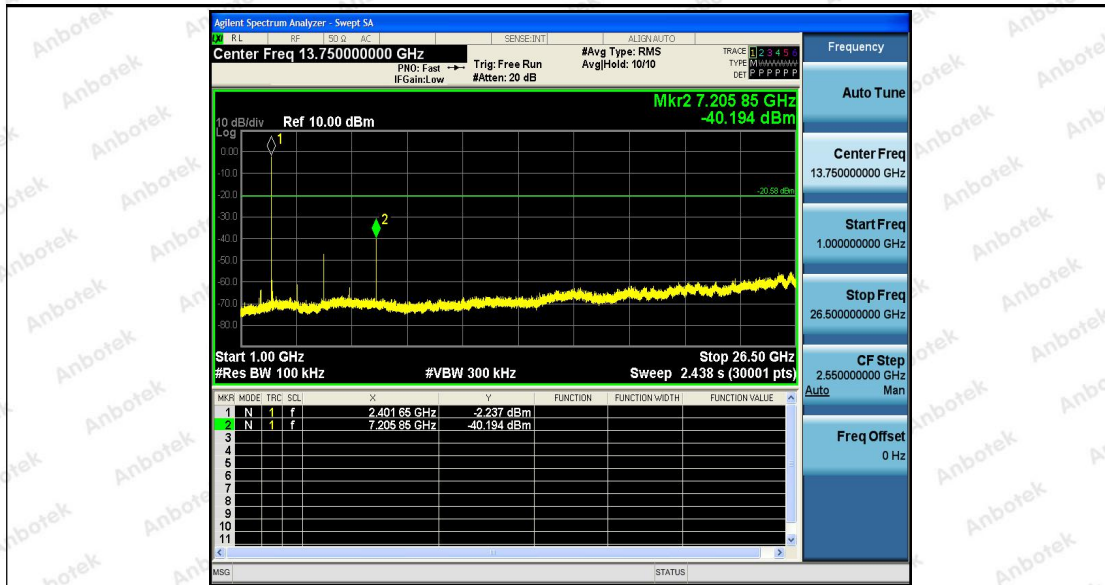

Test Graphs

DH5_Ant1_2441_0~Reference

DH5_Ant1_2441_30~1000

Shenzhen Anbotek Compliance Laboratory Limited

Address: 1/F., Building D, Sogood Science and Technology Park, Sanwei Community, Hangcheng Street, Bao'an District, Shenzhen, Guangdong, China.