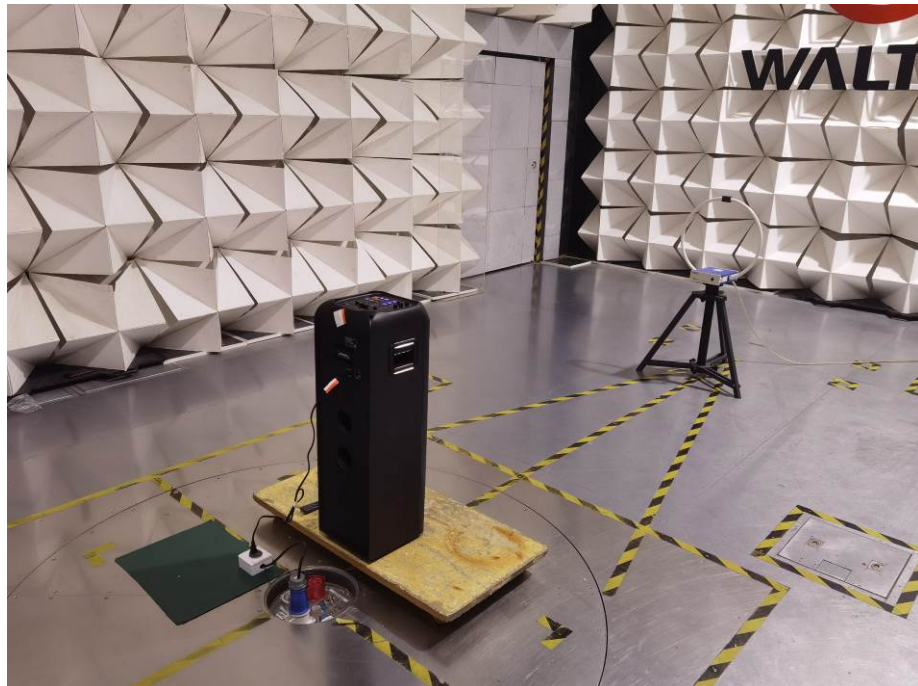

### 1. Test Setup photos Model GHK-2800 FCC ID: 2AE6G-GHK2800

#### 1.1 Photograph – Conducted Emission Test Setup

For Conducted Emission Test Site 1#

#### 1.2 Photograph – Radiated Emissions

For 9KHz-30MHz Test Site 2#