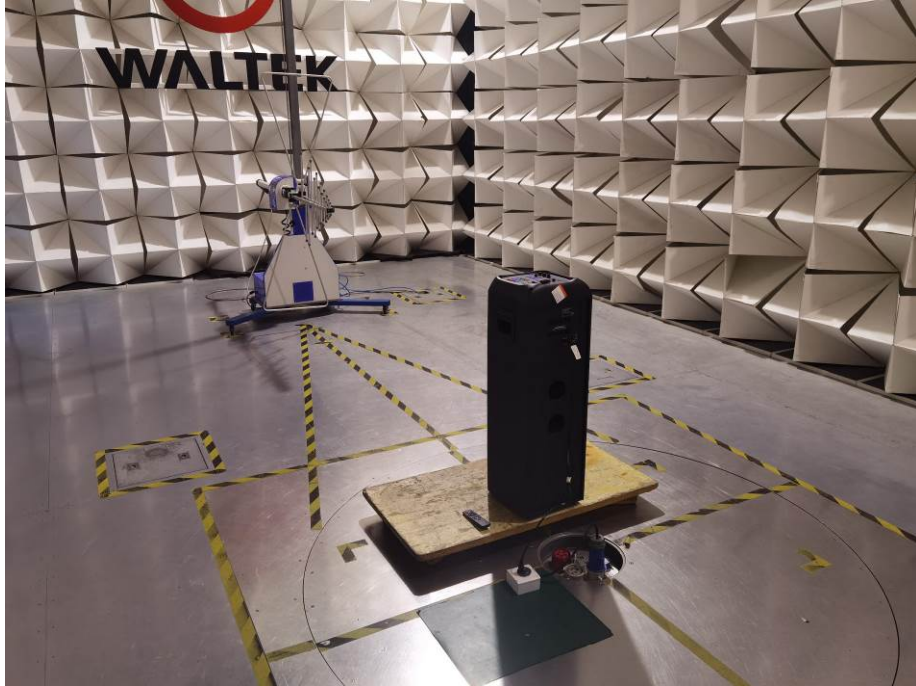

Appendix- GHK-2800-Photos

For 30MHz-1000MHz Test Site 2#