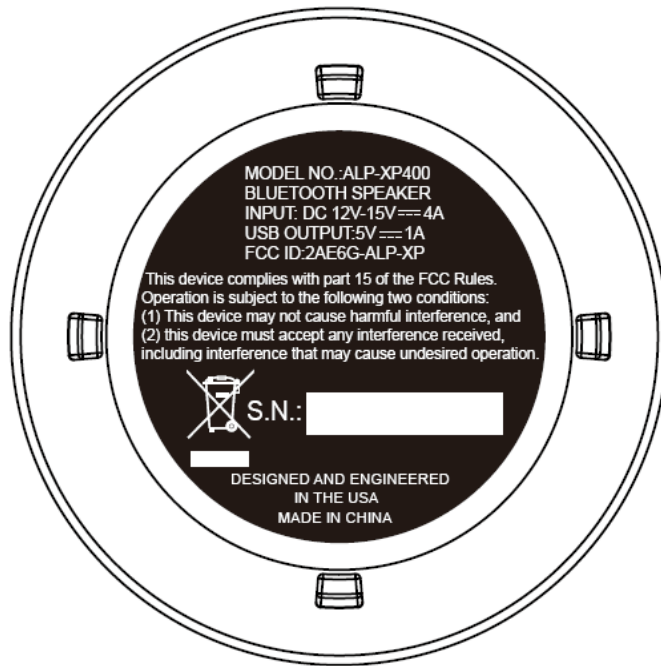

LABEL AND LOCATION

Size: L 5.0m\*W 5.0cm