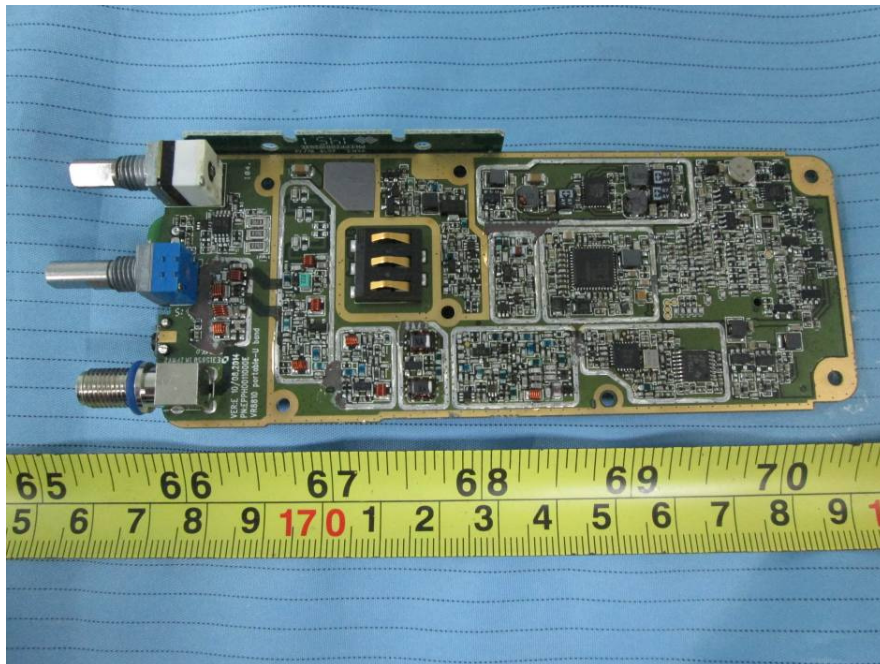

EXHIBIT C - EUT INTERNAL PHOTOGRAPHS

EUT – Cover off View 1

EUT – Cover off View 2

EUT – Main Board Top View

EUT – Main Board Top Shielding off View

EUT – Main Board Bottom View

EUT – Main Board Bottom Shielding off View

EUT – BT & GPS Antenna Top View

EUT – BT & GPS Antenna Bottom View

EUT – Battery Label View

Li-ION BATTERY PACK

MODEL: EB242L

DC 7.4V  2400mAh/17.28Wh

CAUTION:

Never attempt to disassemble,
destroy or short circuit the battery.
Never dispose of it in fire!