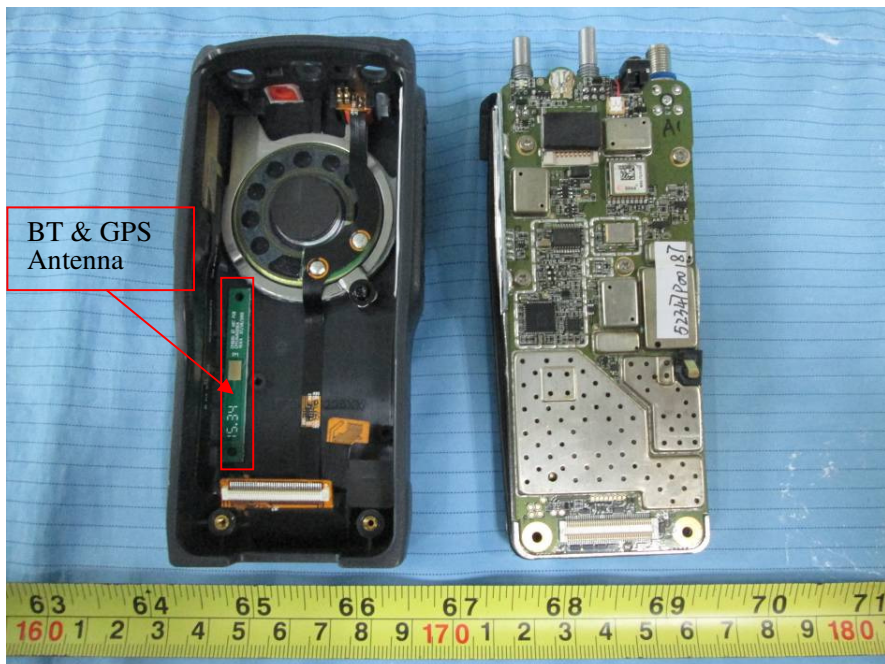

EXHIBIT C - EUT INTERNAL PHOTOGRAPHS

EUT – Cover off View 1

EUT – Cover off View 2

EUT – Main Board Top View

EUT – Main Board Top Shielding off View

EUT – Main Board Bottom View

EUT – Main Board Bottom Shielding off View

EUT – BT & GPS Antenna Top View

EUT – BT & GPS Antenna Bottom View

EUT – Battery Label View

Li-ION BATTERY PACK

MODEL: EB242L

DC 7.4V  2400mAh/17.28Wh

CAUTION:

Never attempt to disassemble,
destroy or short circuit the battery.
Never dispose of it in fire!