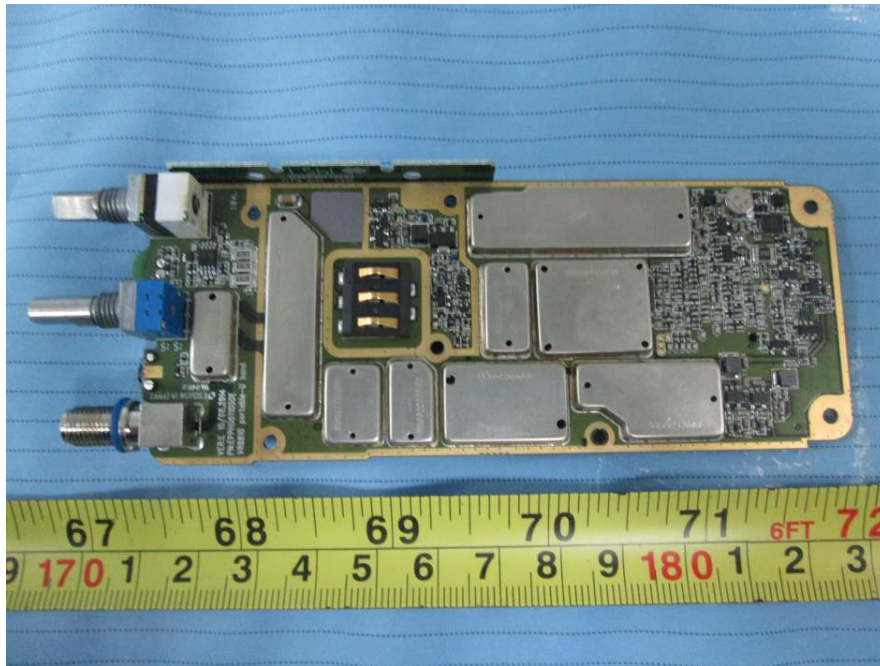

EXHIBIT C - EUT INTERNAL PHOTOGRAPHS

EUT – Cover off View 1

EUT – Cover off View 2

EUT – Main Board Top View

EUT – Main Board Top Shielding off View

EUT – Main Board Bottom View

EUT – Main Board Bottom Shielding off View

EUT – BT & GPS Antenna Top View

EUT – BT & GPS Antenna Bottom View

EUT – Battery Label View

Li-ION BATTERY PACK

MODEL: EB242L

DC 7.4V  2400mAh/17.28Wh

CAUTION:

Never attempt to disassemble,
destroy or short circuit the battery.
Never dispose of it in fire!