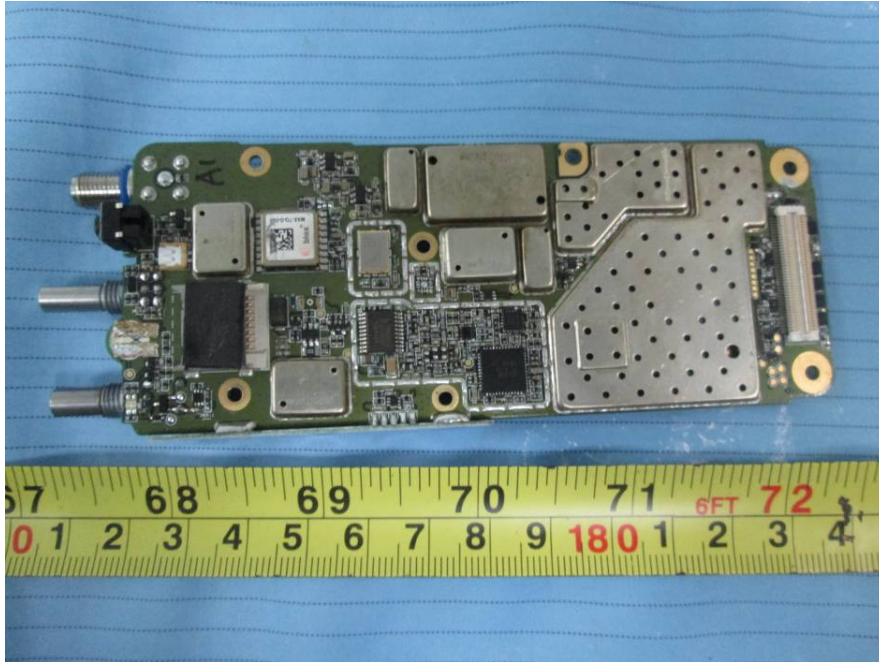

EXHIBIT C - EUT INTERNAL PHOTOGRAPHS

EUT – Cover off View 1

EUT – Cover off View 2

EUT – Main Board Top View

EUT – Main Board Top Shielding off View

EUT – Main Board Bottom View

EUT – Main Board Bottom Shielding off View

EUT – BT & GPS Antenna Top View

EUT – BT & GPS Antenna Bottom View

EUT – Battery Label View

Li-ION BATTERY PACK

MODEL: EB242L

DC 7.4V  2400mAh/17.28Wh

CAUTION:

Never attempt to disassemble,
destroy or short circuit the battery.
Never dispose of it in fire!