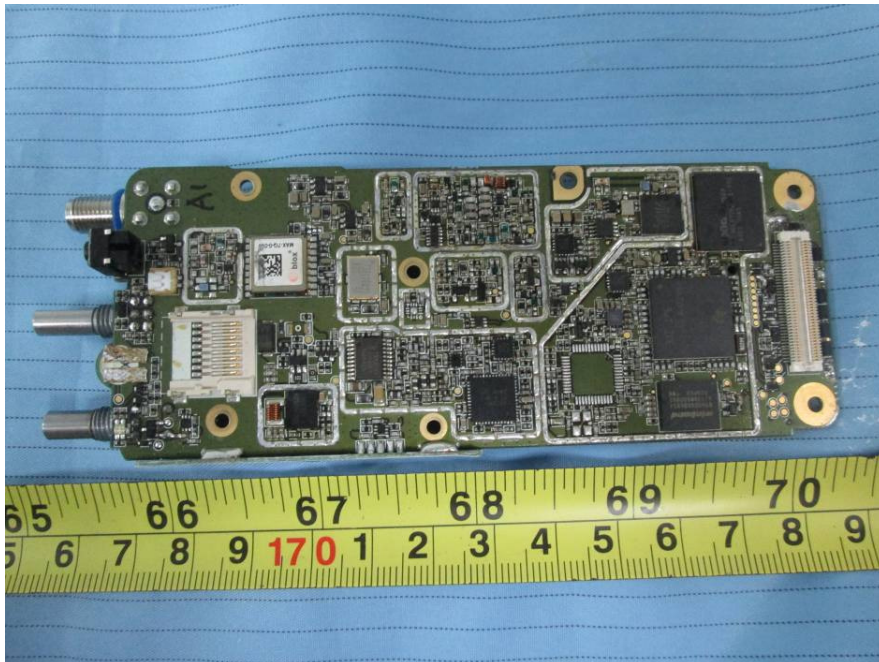

EXHIBIT C - EUT INTERNAL PHOTOGRAPHS

EUT – Cover off View 1

EUT – Cover off View 2

EUT – Main Board Top View

EUT – Main Board Top Shielding off View

EUT – Main Board Bottom View

EUT – Main Board Bottom Shielding off View

EUT – BT & GPS Antenna Top View

EUT – BT & GPS Antenna Bottom View

EUT – Battery Label View

Li-ION BATTERY PACK

MODEL: EB242L

DC 7.4V  2400mAh/17.28Wh

CAUTION:

Never attempt to disassemble,
destroy or short circuit the battery.
Never dispose of it in fire!