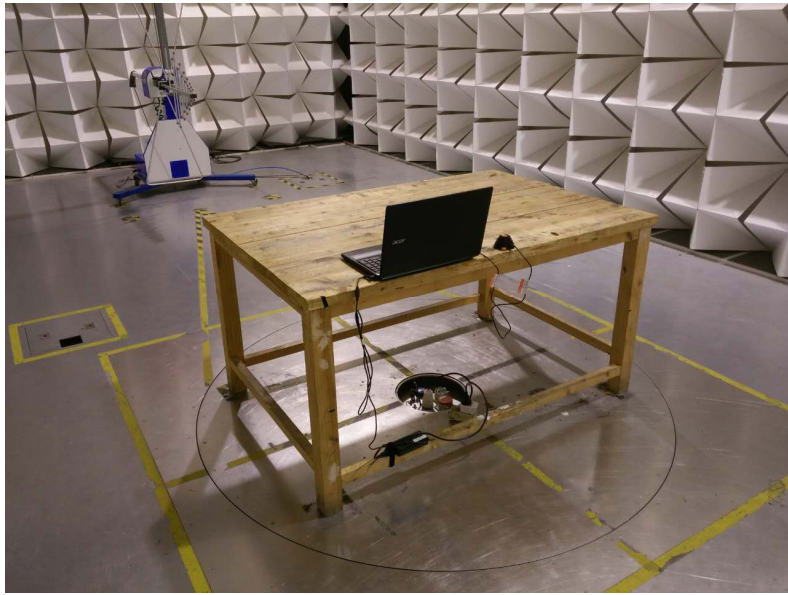

Photographs – Model THB4002 Test Setup

Photograph – Conducted Emission Test Setup

Radiated Emission

Test frequency from 9KHz to 30MHz

Test frequency from 30MHz to 1GHz

Test frequency from 1GHz to 25GHz