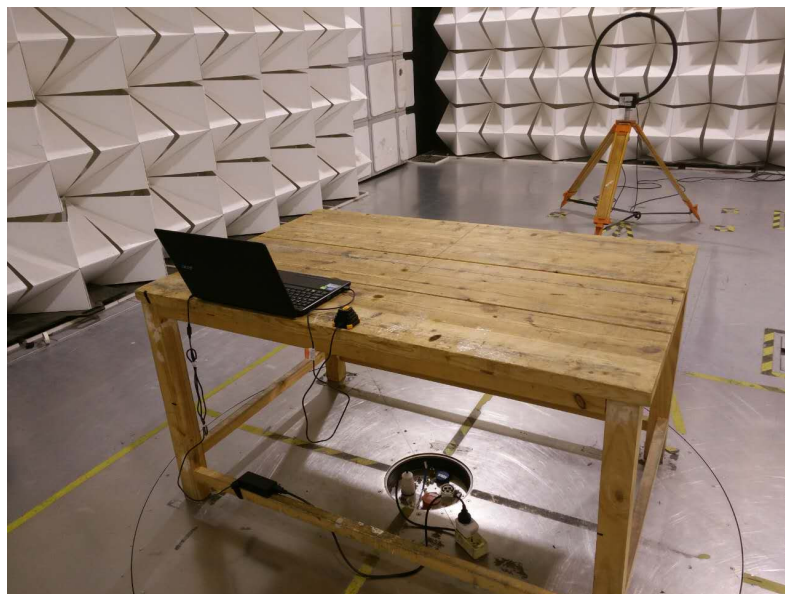

Photographs – Model THB4002 Test Setup

Photograph – Conducted Emission Test Setup

Radiated Emission

Test frequency from 9KHz to 30MHz

Test frequency from 30MHz to 1GHz

Test frequency from 1GHz to 25GHz