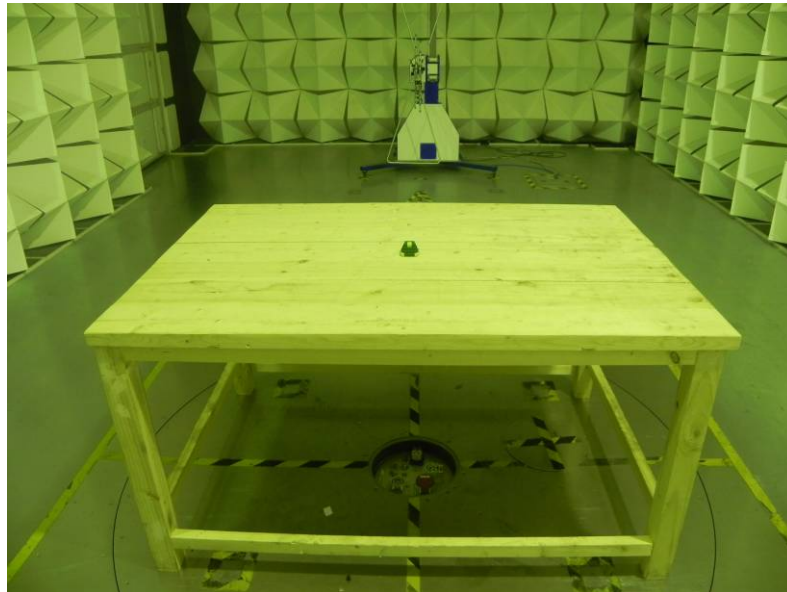

Photographs – Model THB4001 Test Setup

Photograph – Conducted Emission Test Setup at Test Site 2#

Radiated Emission

Test frequency from 30MHz to 1GHz at test site 2#

Test frequency above 1GHz at test site 1#