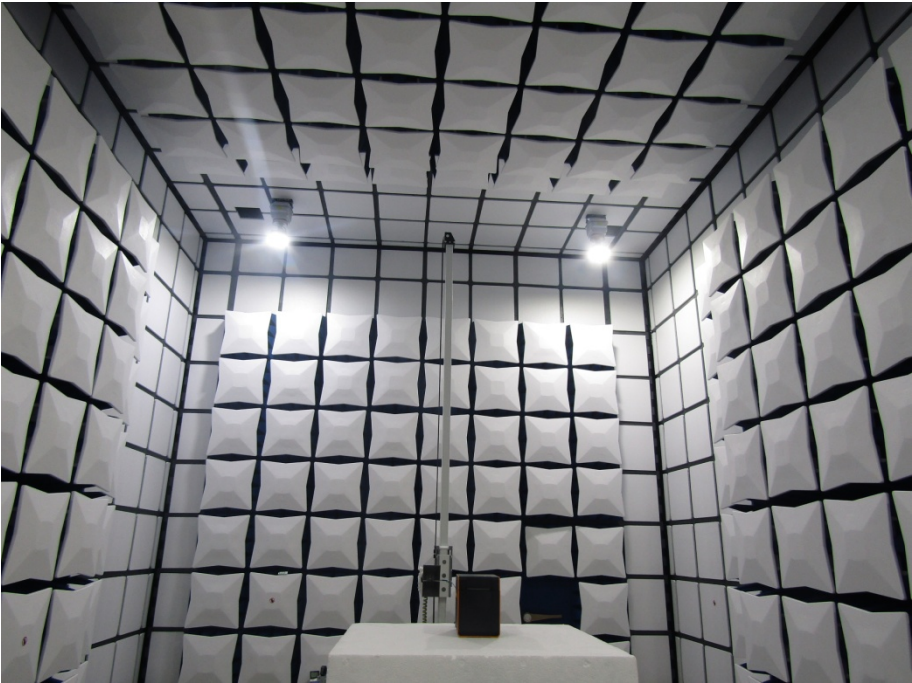

Test Model: GL2120TW  
Radiated Emission

---

Conducted Power Line Emission test