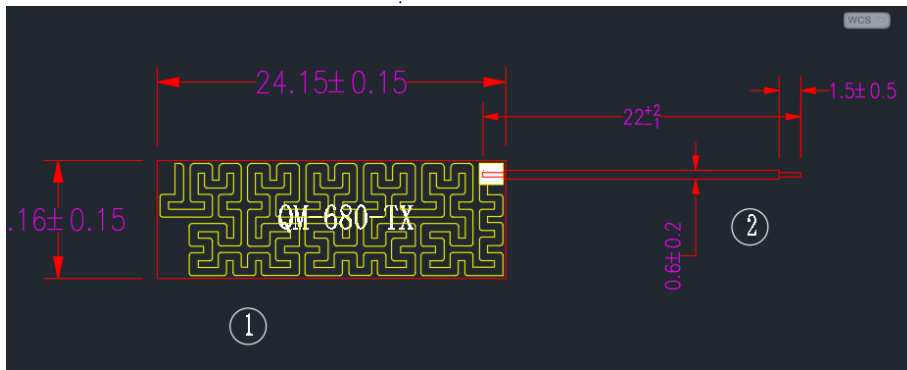

ITEM	ANT SPEC					
Model Name	QM-680-TX					
Center Ferquency	Horizontal			Vertical		
	653MHz	658MHz	663MHz	653MHz	658MHz	663MHz
	0.4 dBi	0.51 dBi	0.26 dBi	0.36 dBi	0.4 dBi	0.3 dBi
MAX.GAN	0.51dBi					
Polarization	Horizontal and Vertical					
Azimuth Beam Patterh	Omin-directional					
Impedance	50 Ohm					
Antenna Length	24.15 ± 0.15 mm					
Manufacture	Shenzhen See Me Here Electronic Co.,Ltd					

1. Antenna dimension

2. 3D Pattern