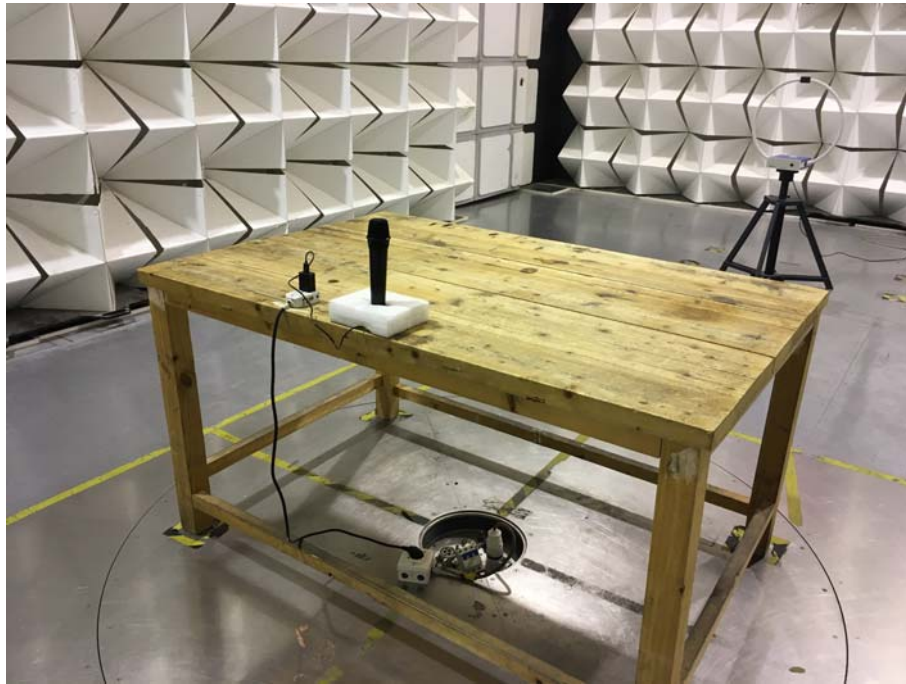

1. Photographs – Test Setup

1.1 Photograph – Radiation Spurious Emission Test Setup

Below 30MHz

30MHz-1GHz

Above 1GHz