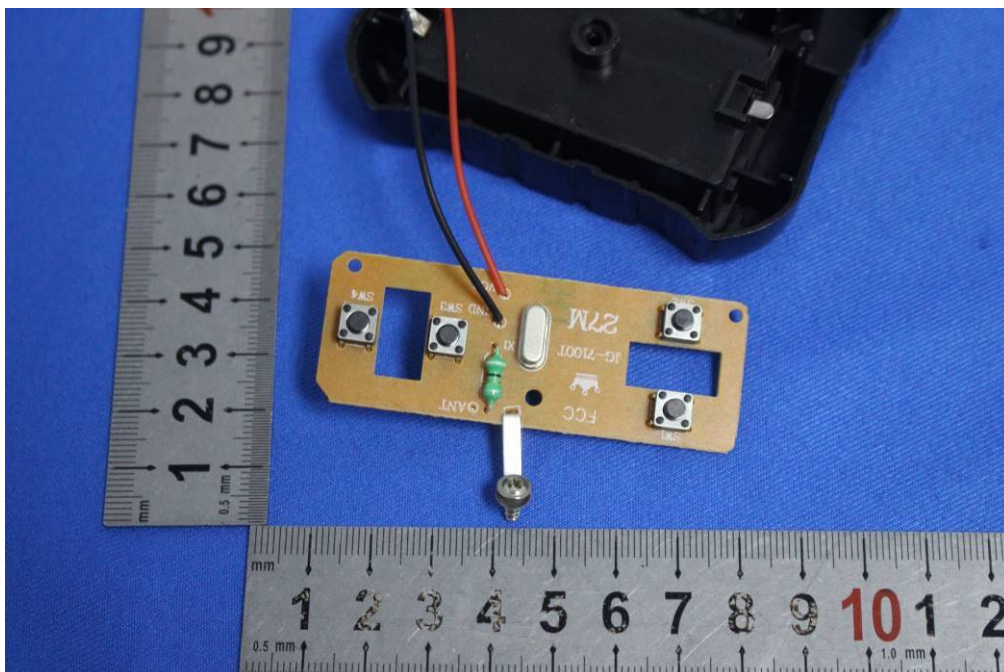

Internal Photos

for SZEM1909019001CR

FCC ID: 2AE67-2114

1 EUT Constructional Details

Antenna