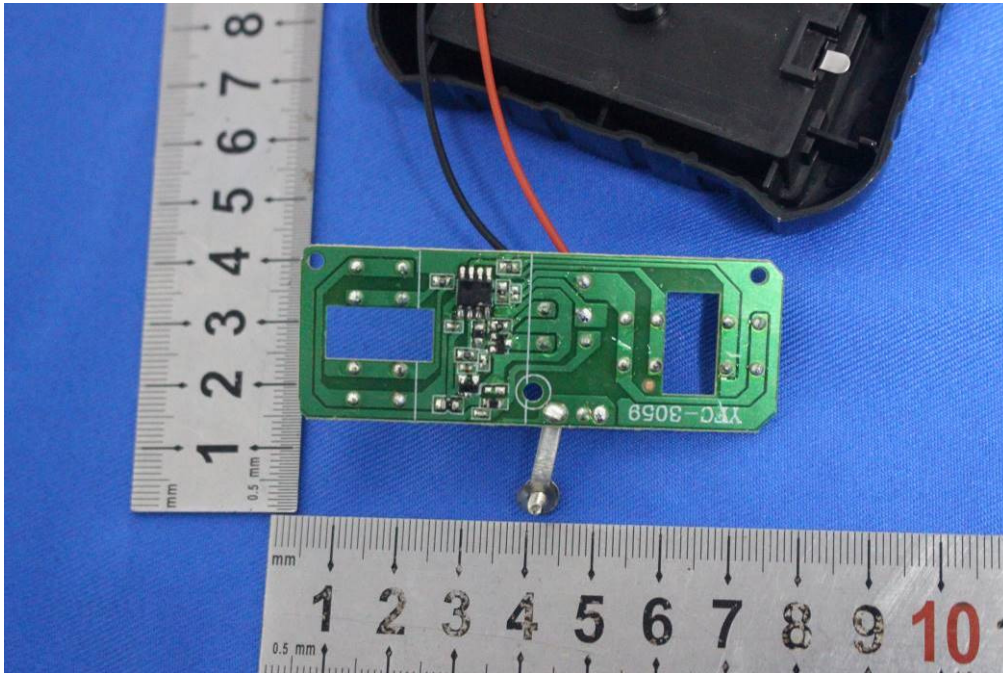

Internal Photos

for SZEM1909019001CR

FCC ID: 2AE67-2114

1 EUT Constructional Details

Antenna