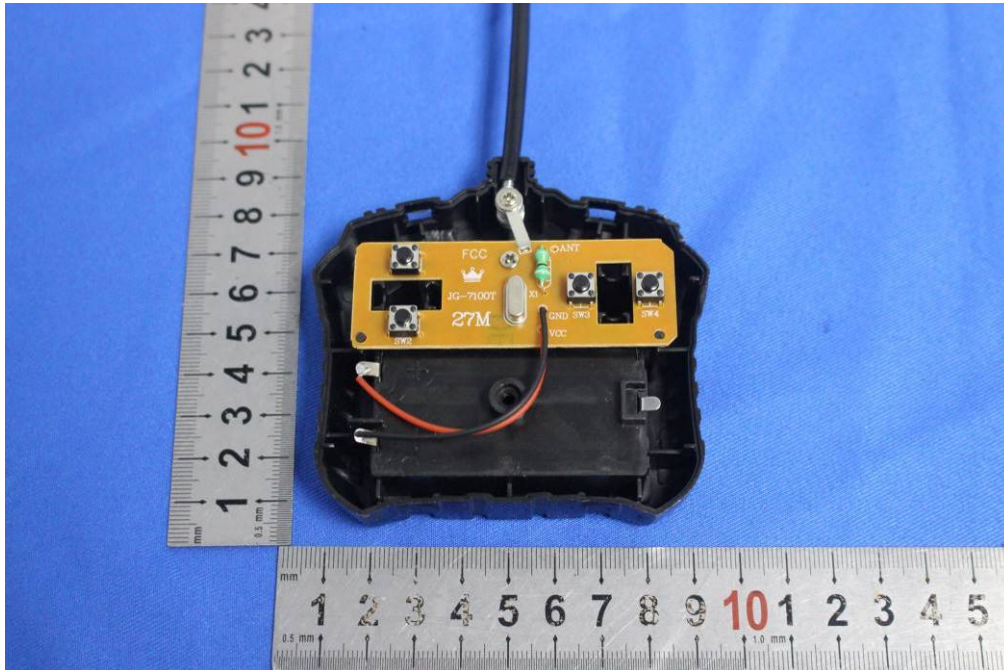

Internal Photos

for SZEM1909019001CR

FCC ID: 2AE67-2114

1 EUT Constructional Details

Antenna