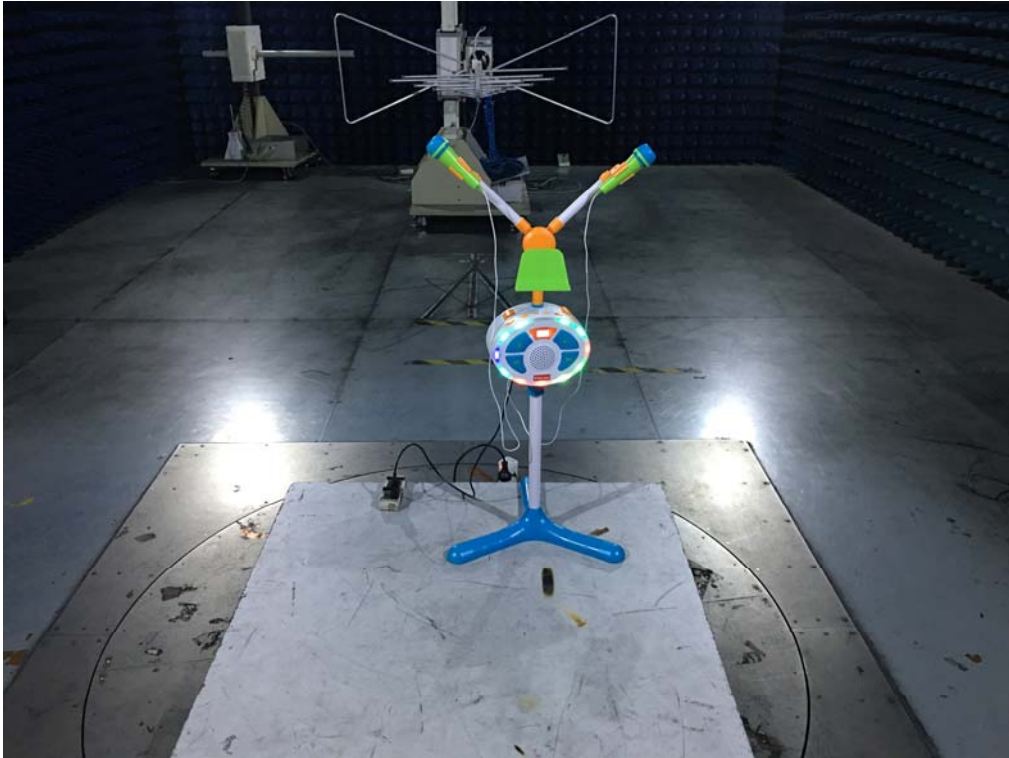

FCC ID: 2AE67-0514

Photograph of set-up for Radiated Emission

Photograph of set-up for ac power line Conducted emission