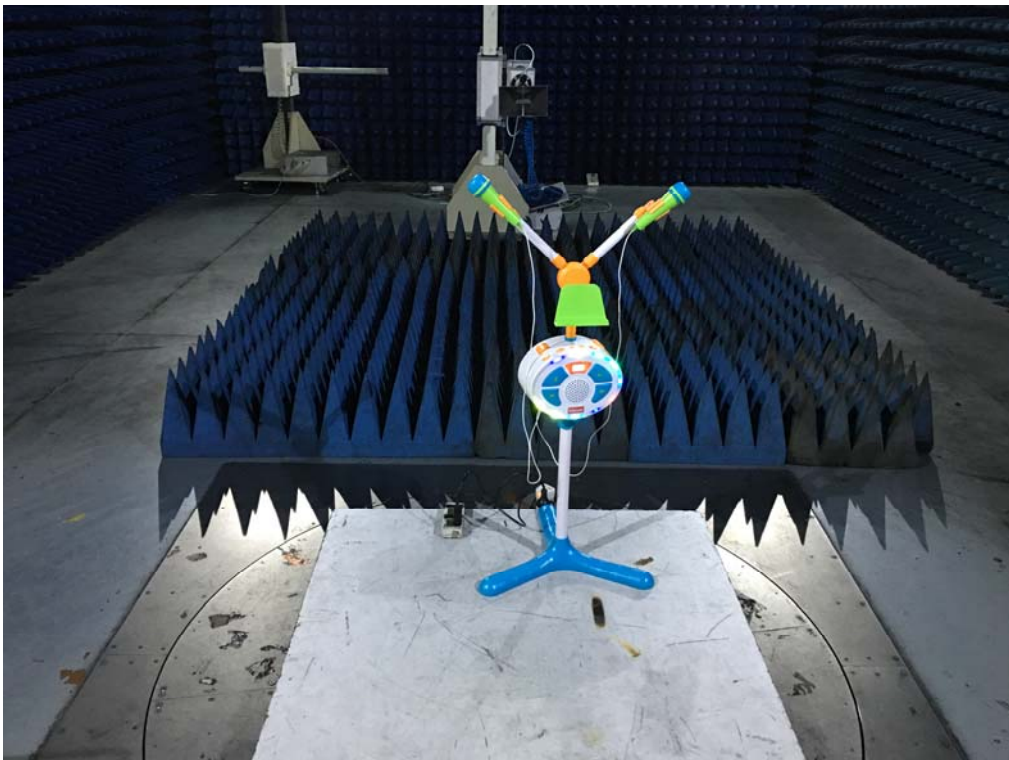

FCC ID: 2AE67-0514

Photograph of set-up for Radiated Emission

Photograph of set-up for ac power line Conducted emission