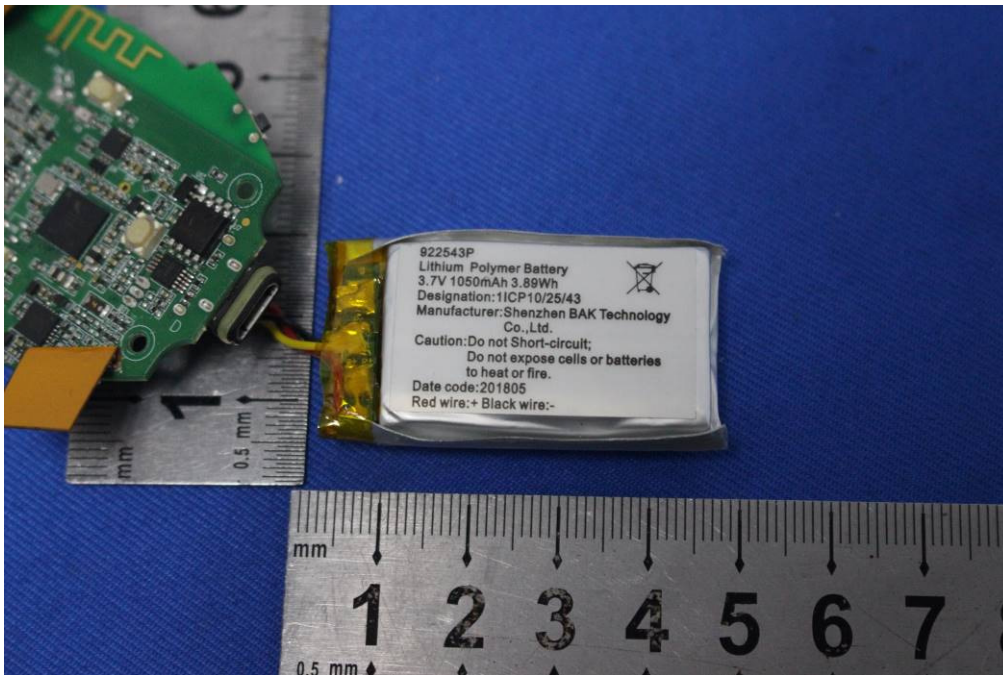

Internal Photos

for SZEM1905013825CR

FCC ID: 2AE5MBTF9

1 EUT Constructional Details

Antenna