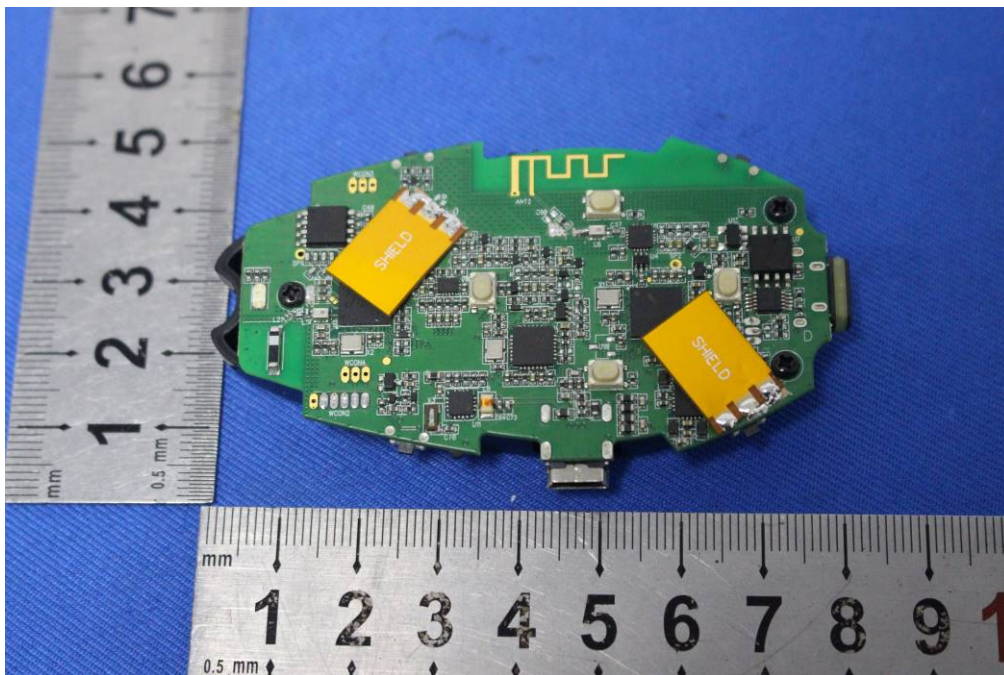

Internal Photos

for SZEM1905013825CR

FCC ID: 2AE5MBTF9

1 EUT Constructional Details

Antenna