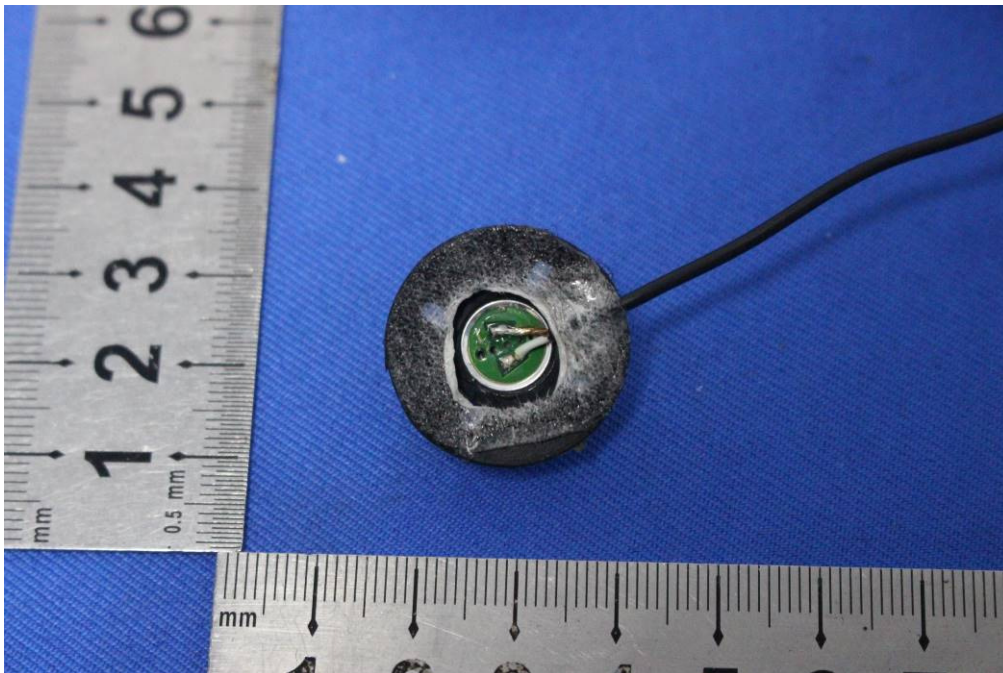

Internal Photos

for SZEM1905013825CR

FCC ID: 2AE5MBTF9

1 EUT Constructional Details

Antenna