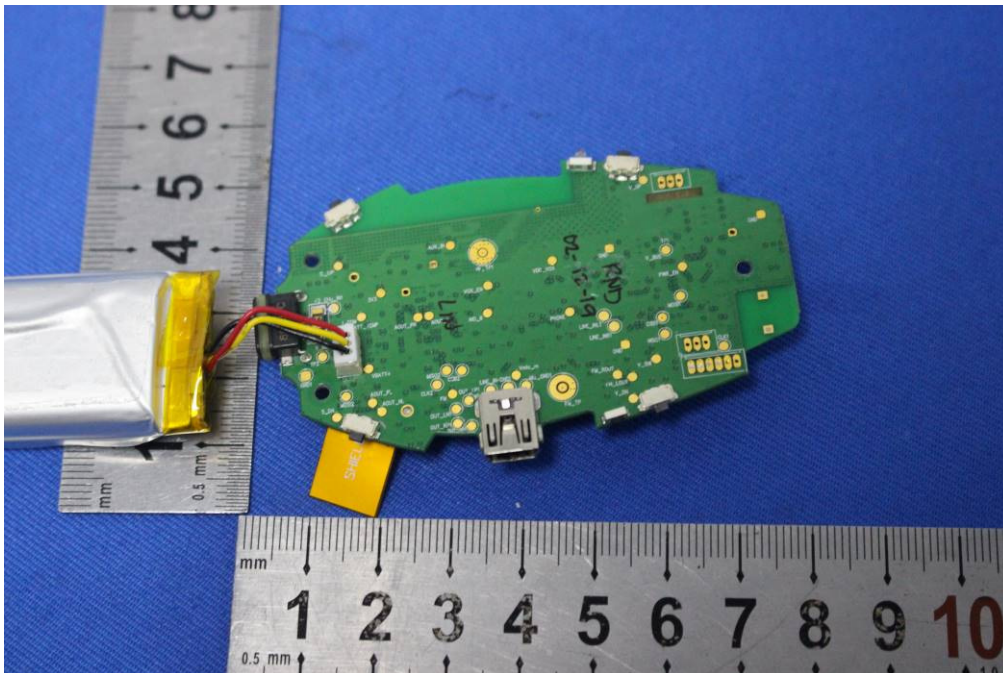

Internal Photos

for SZEM1905013825CR

FCC ID: 2AE5MBTF9

1 EUT Constructional Details

Antenna