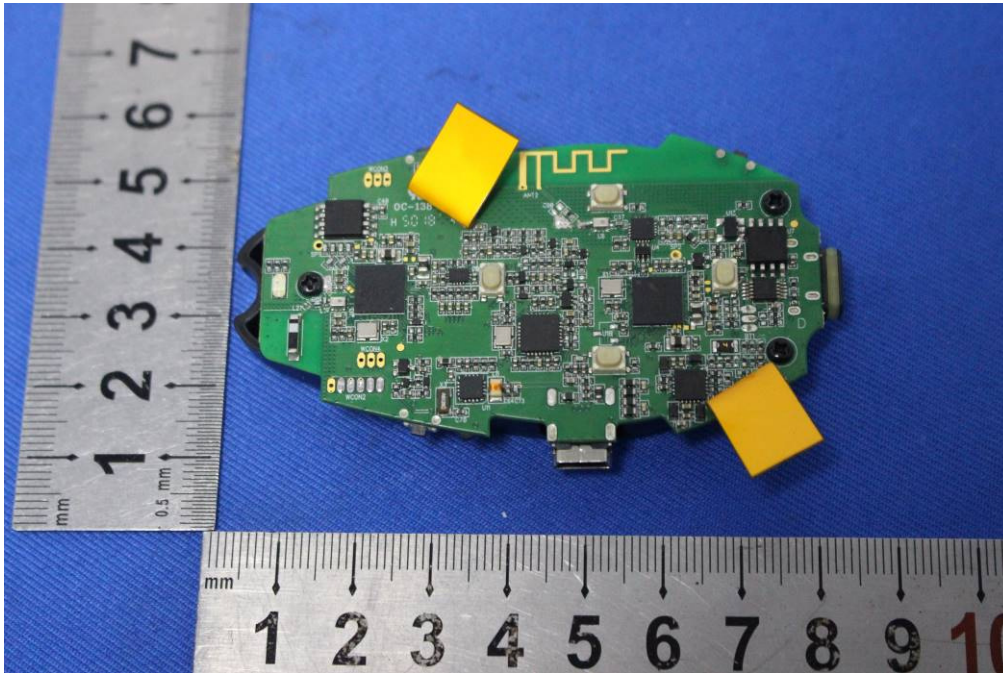

Internal Photos

for SZEM1905013825CR

FCC ID: 2AE5MBTF9

1 EUT Constructional Details

Antenna