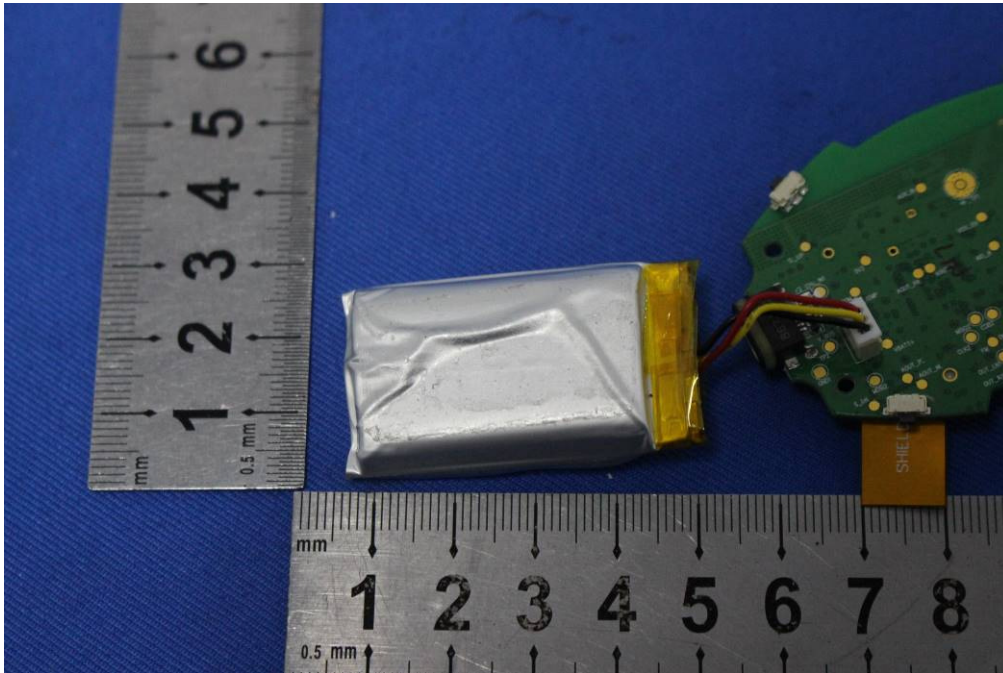

Internal Photos

for SZEM1905013825CR

FCC ID: 2AE5MBTF9

1 EUT Constructional Details

Antenna