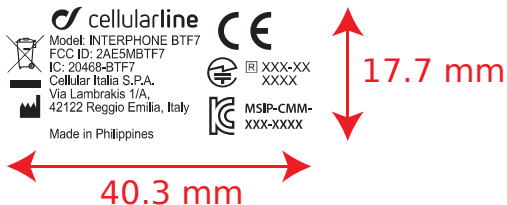

# BTF7 Label

Double Sided Tape