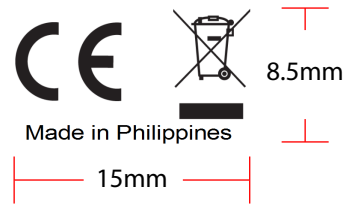

## BTBIKE LABEL

## BTBIKE label dimension and position

15mm x 8.5mm

17.5mm x 8mm