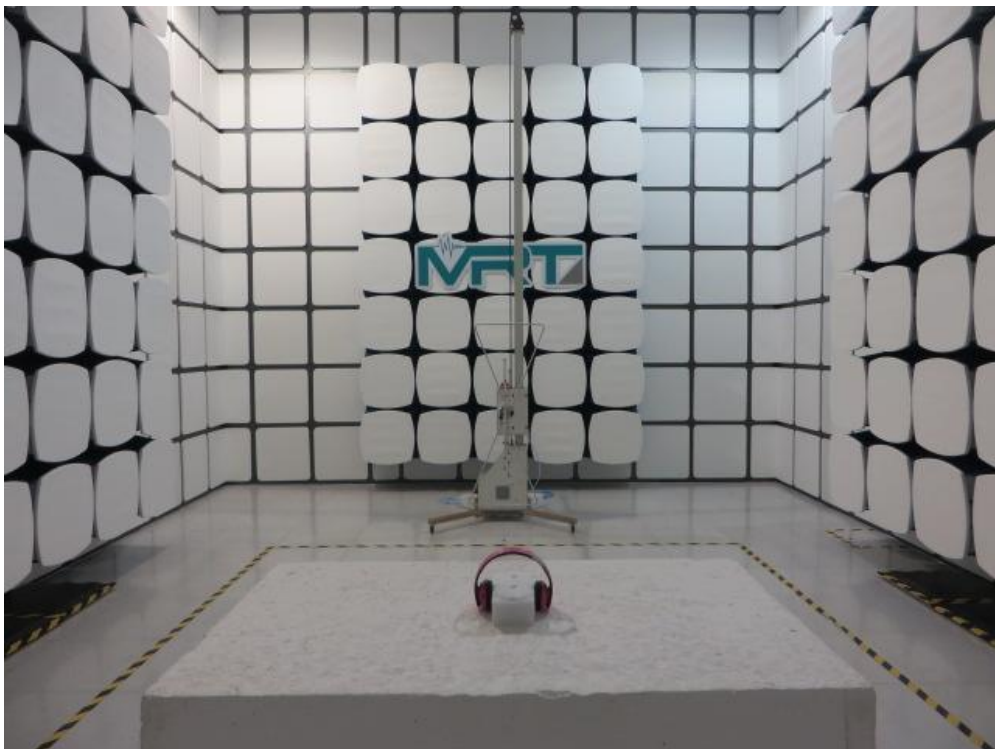

Test Setup Photo

Description: Front View of the Conducted Emission Test Setup for 0.15kHz ~ 30MHz

Description: Back View of the Conducted Emission Test Setup for 0.15kHz ~ 30MHz

Description: Radiated Emission Test Setup for 9kHz ~ 30MHz

Description: Radiated Emission Test Setup for 30MHz ~ 1GHz

Description: Radiated Emission Test Setup for 1GHz ~ 18GHz

Description: Radiated Emission Test Setup for 18GHz ~ 25GHz