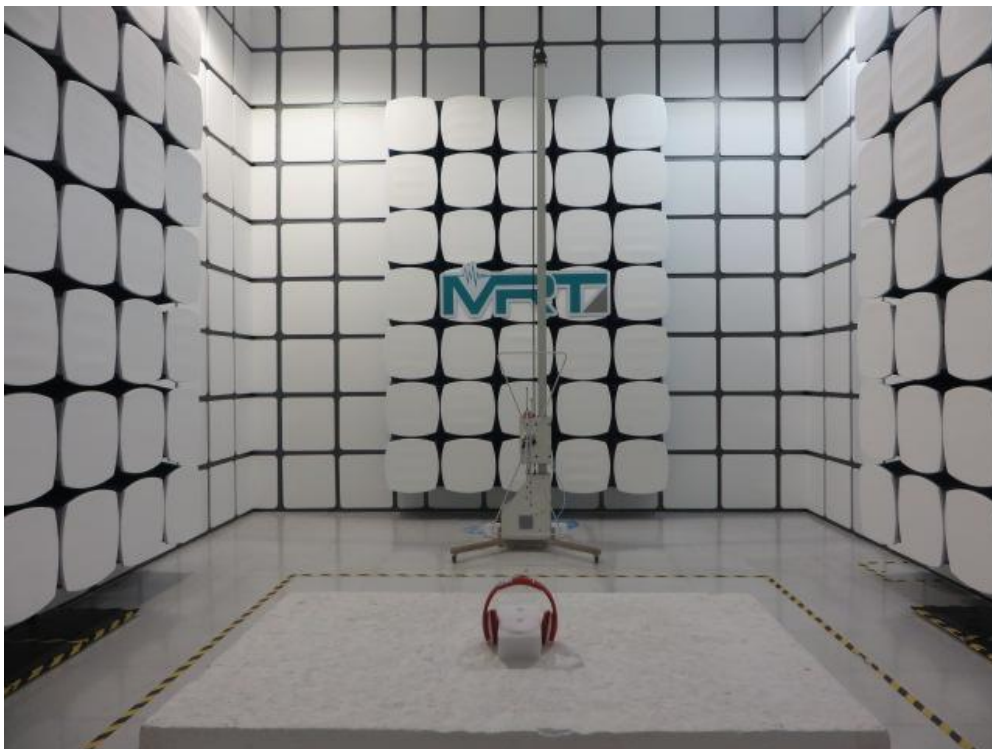

## Test Setup Photo

Description: Front View of the Conducted Emission Test Setup for 0.15kHz ~ 30MHz

Description: Back View of the Conducted Emission Test Setup for 0.15kHz ~ 30MHz

Description: Radiated Emission Test Setup for 9kHz ~ 30MHz

Description: Radiated Emission Test Setup for 30MHz ~ 1GHz

Description: Radiated Emission Test Setup for 1GHz ~ 18GHz

Description: Radiated Emission Test Setup for 18GHz ~ 40GHz