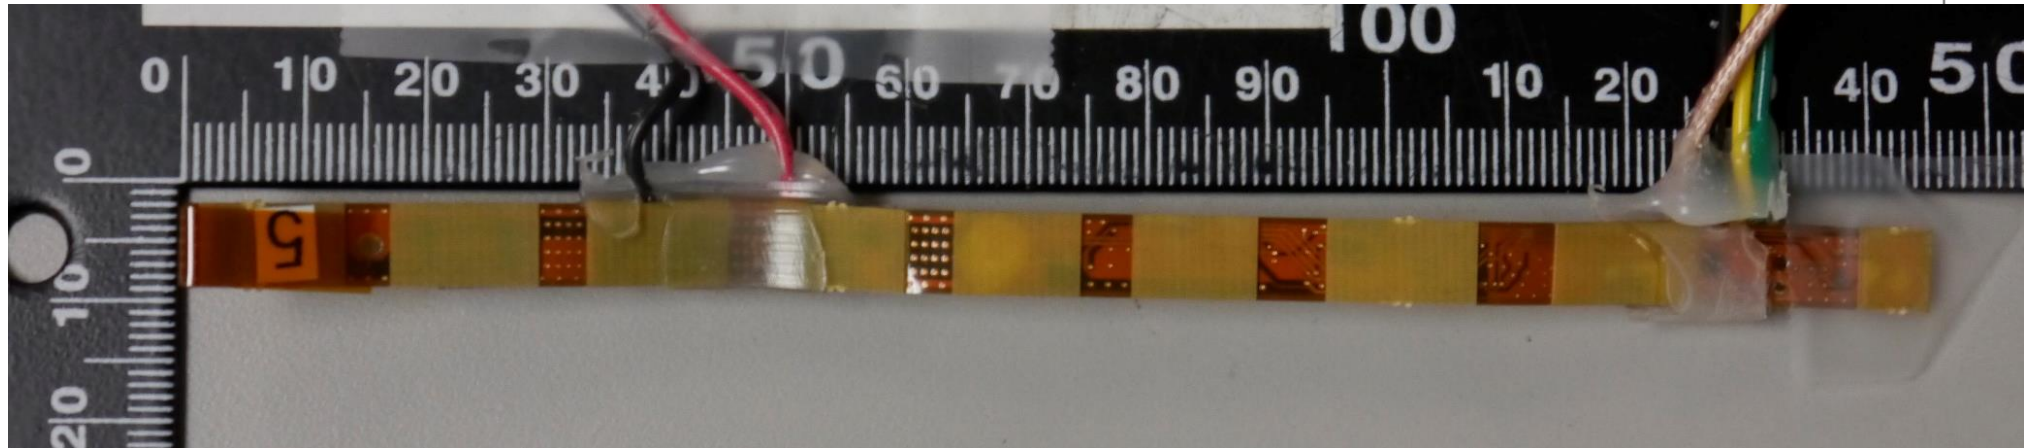

# DUT INTERNAL PHOTOS

Prima-Temp, Inc

Priya Sensor / PS-01

FCC ID: 2AE3ZPTPL1007

WHEN YOU NEED TO BE SURE

[WWW.SGS.COM](http://WWW.SGS.COM)  
[WWW.SGSGROUP.US.COM](http://WWW.SGSGROUP.US.COM)

WHEN YOU NEED TO BE SURE