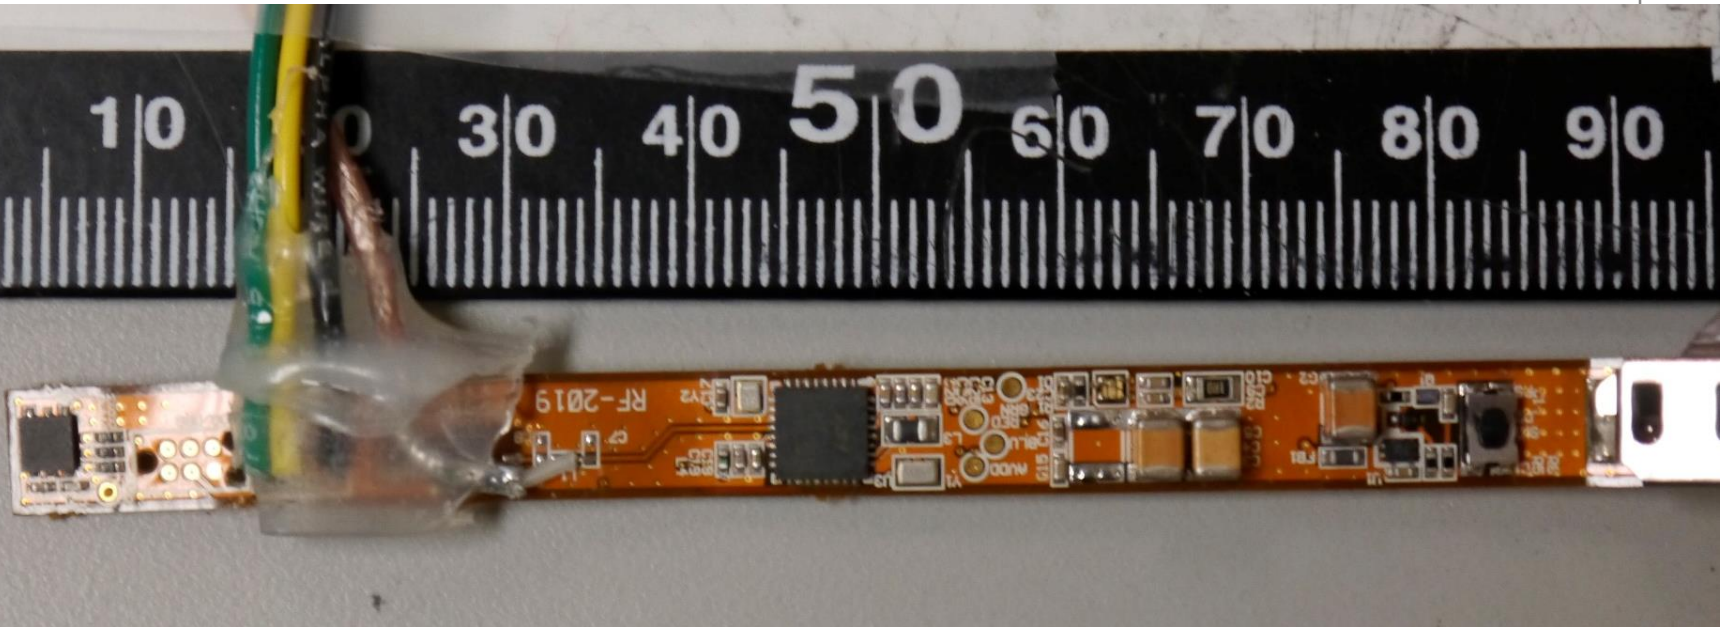

# DUT INTERNAL PHOTOS

Prima-Temp, Inc

Priya Sensor / PS-01

FCC ID: 2AE3ZPTPL1007

WHEN YOU NEED TO BE SURE

[WWW.SGS.COM](http://WWW.SGS.COM)  
[WWW.SGSGROUP.US.COM](http://WWW.SGSGROUP.US.COM)

WHEN YOU NEED TO BE SURE