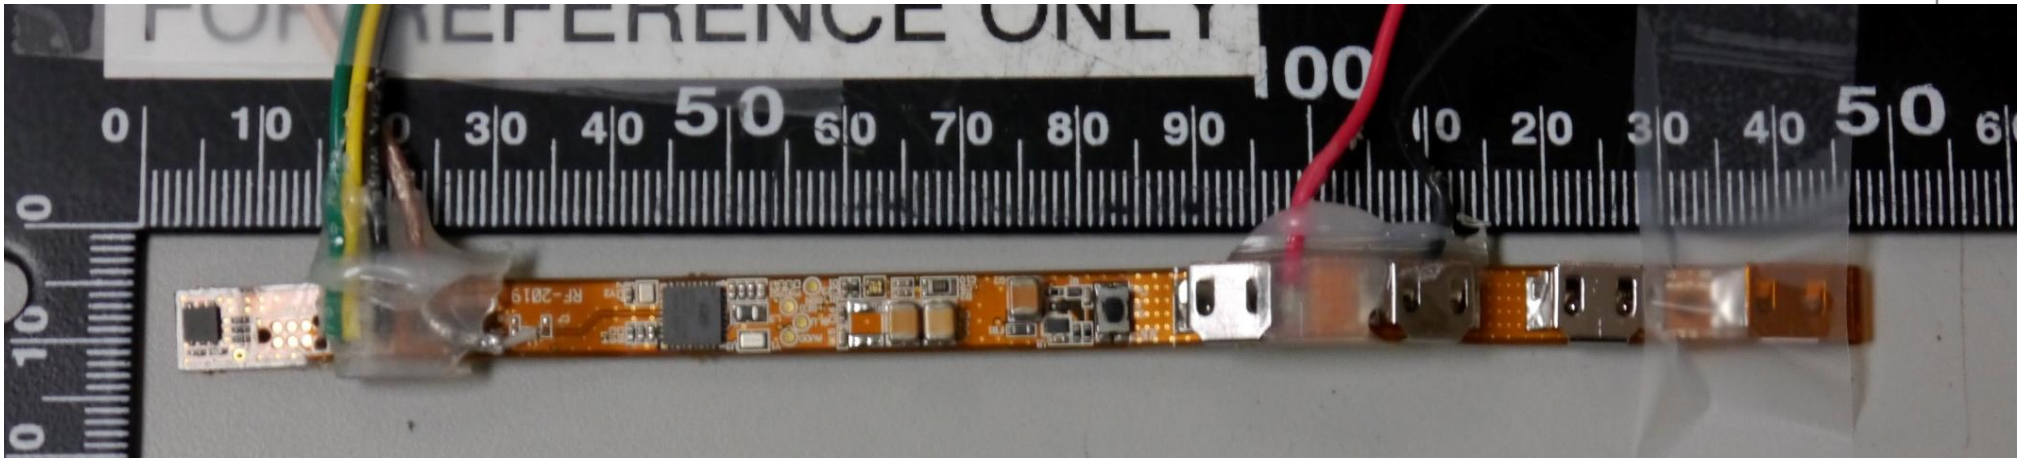

# DUT INTERNAL PHOTOS

Prima-Temp, Inc

Priya Sensor / PS-01

FCC ID: 2AE3ZPTPL1007

WHEN YOU NEED TO BE SURE

[WWW.SGS.COM](http://WWW.SGS.COM)  
[WWW.SGSGROUP.US.COM](http://WWW.SGSGROUP.US.COM)

WHEN YOU NEED TO BE SURE