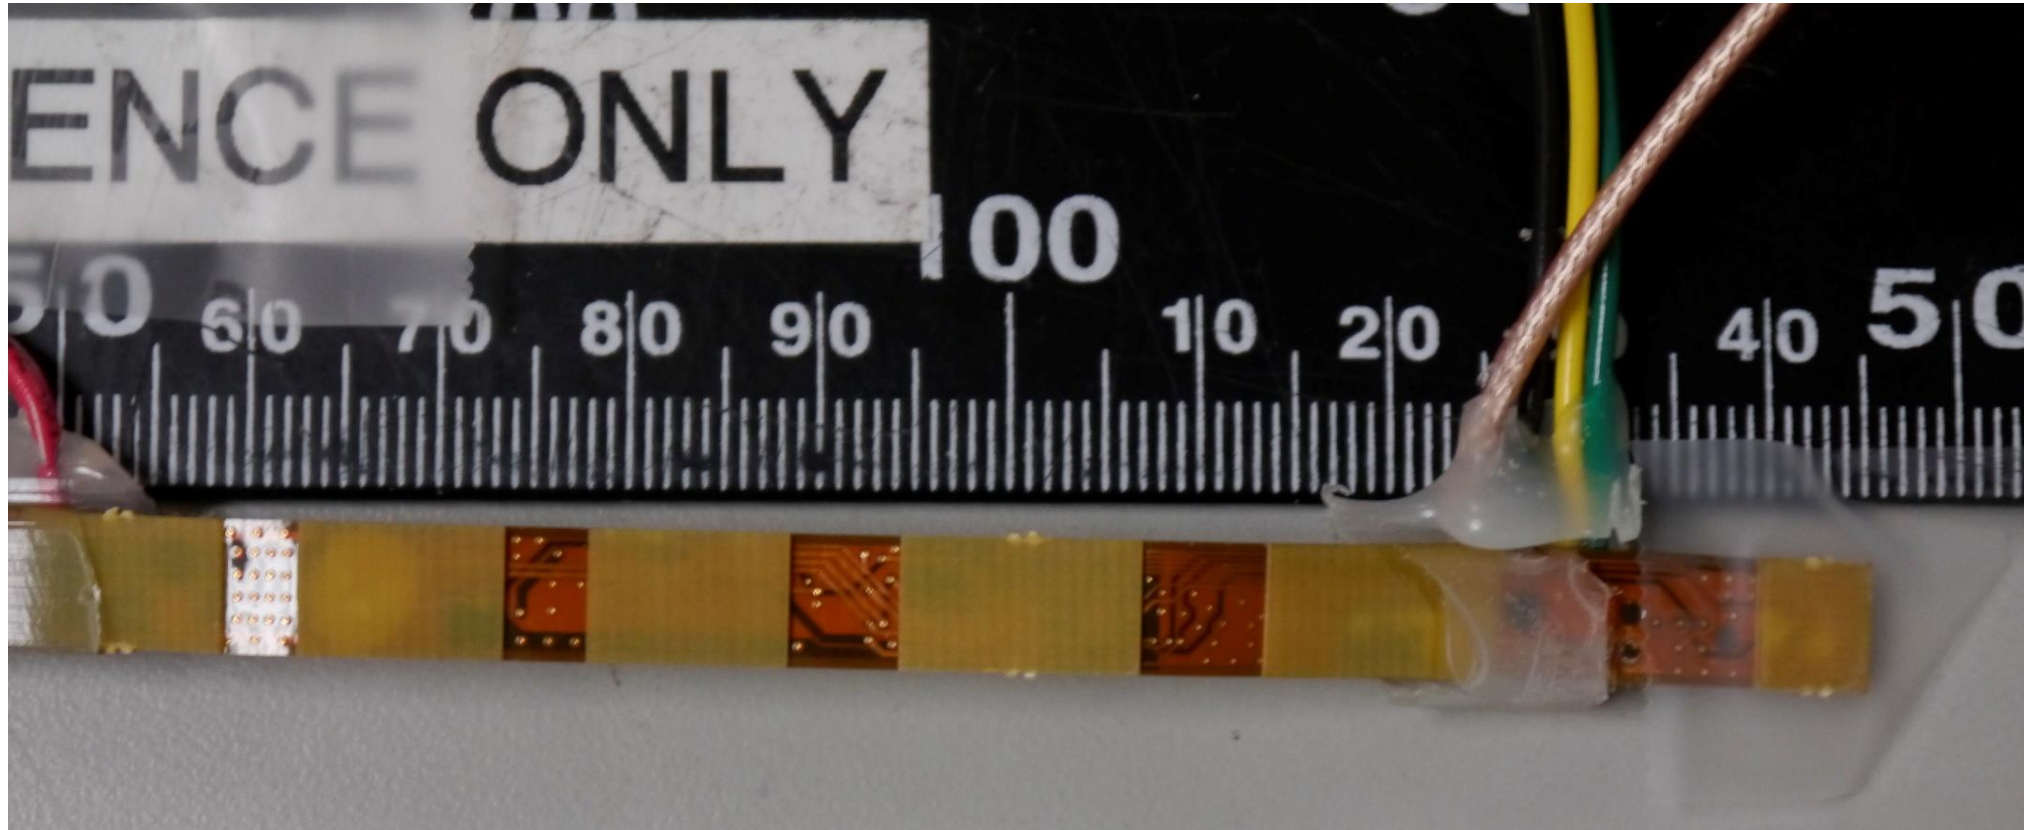

# DUT INTERNAL PHOTOS

Prima-Temp, Inc

Priya Sensor / PS-01

FCC ID: 2AE3ZPTPL1007

WHEN YOU NEED TO BE SURE

[WWW.SGS.COM](http://WWW.SGS.COM)  
[WWW.SGSGROUP.US.COM](http://WWW.SGSGROUP.US.COM)

WHEN YOU NEED TO BE SURE