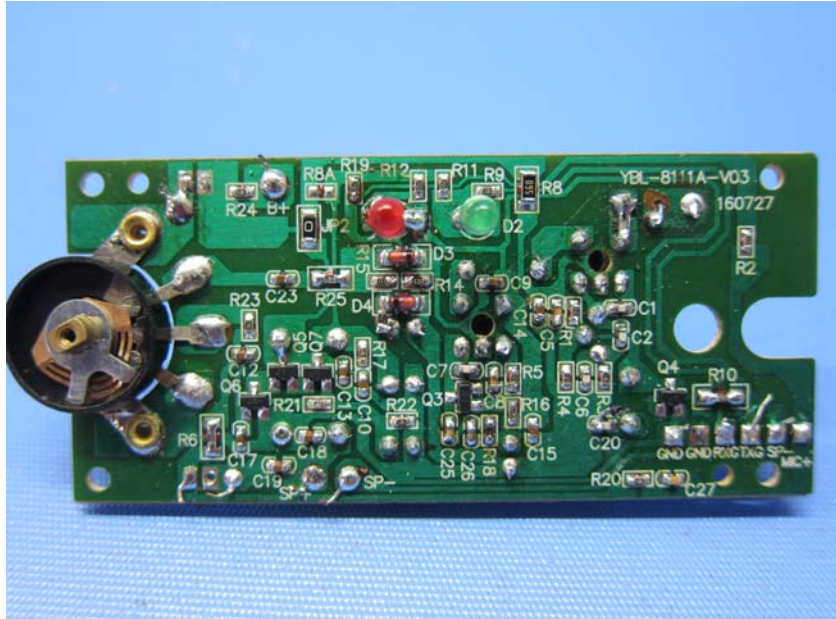

INTERTEK TESTING SERVICE

Report No.: 16090584HKG-001

Equipment Photographs

(Internal)

INTERTEK TESTING SERVICE

Report No.: 16090584HKG-001

Equipment Photographs

(Internal)