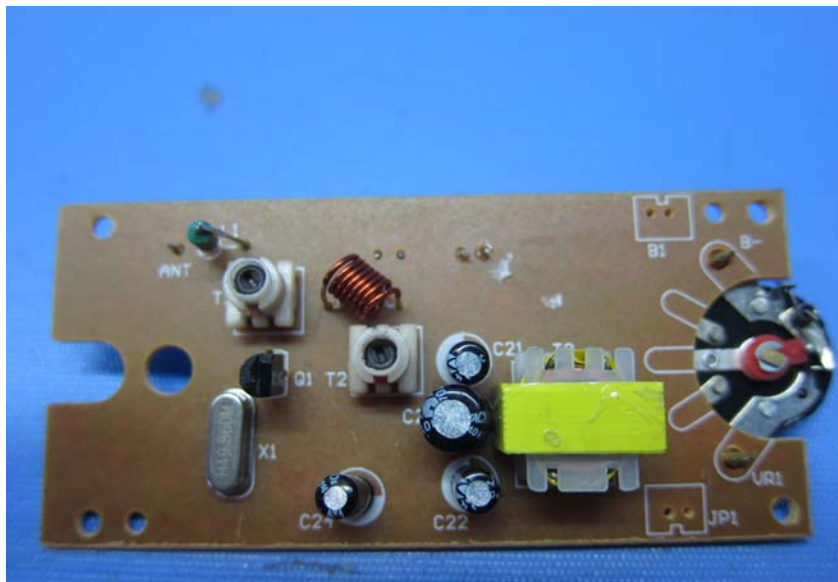

INTERTEK TESTING SERVICE

Report No.: 16090584HKG-001

Equipment Photographs

(Internal)

INTERTEK TESTING SERVICE

Report No.: 16090584HKG-001

Equipment Photographs

(Internal)