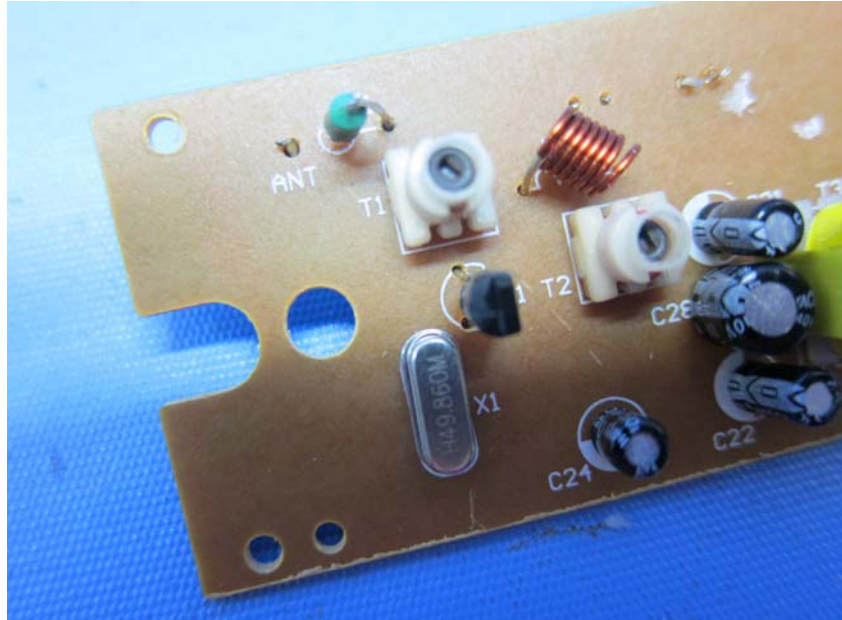

INTERTEK TESTING SERVICE

Report No.: 16090584HKG-001

Equipment Photographs

(Internal)

INTERTEK TESTING SERVICE

Report No.: 16090584HKG-001

Equipment Photographs

(Internal)