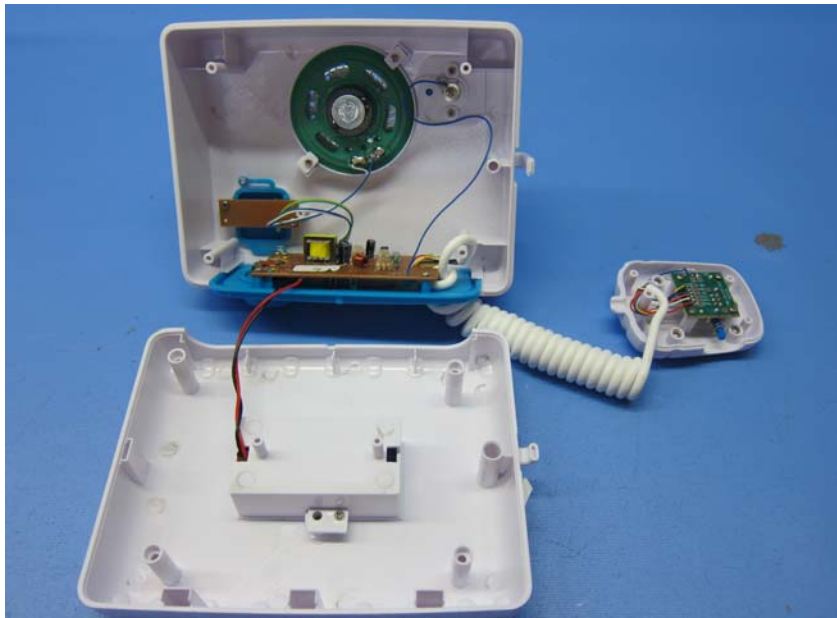

INTERTEK TESTING SERVICE

Report No.: 16090584HKG-001

Equipment Photographs

(Internal)

INTERTEK TESTING SERVICE

Report No.: 16090584HKG-001

Equipment Photographs

(Internal)