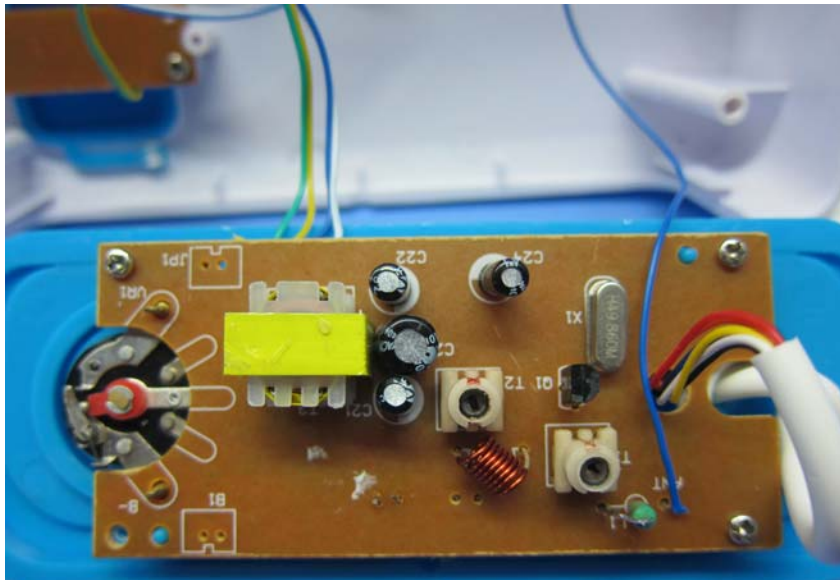

INTERTEK TESTING SERVICE

Report No.: 16090584HKG-001

Equipment Photographs

(Internal)

INTERTEK TESTING SERVICE

Report No.: 16090584HKG-001

Equipment Photographs

(Internal)