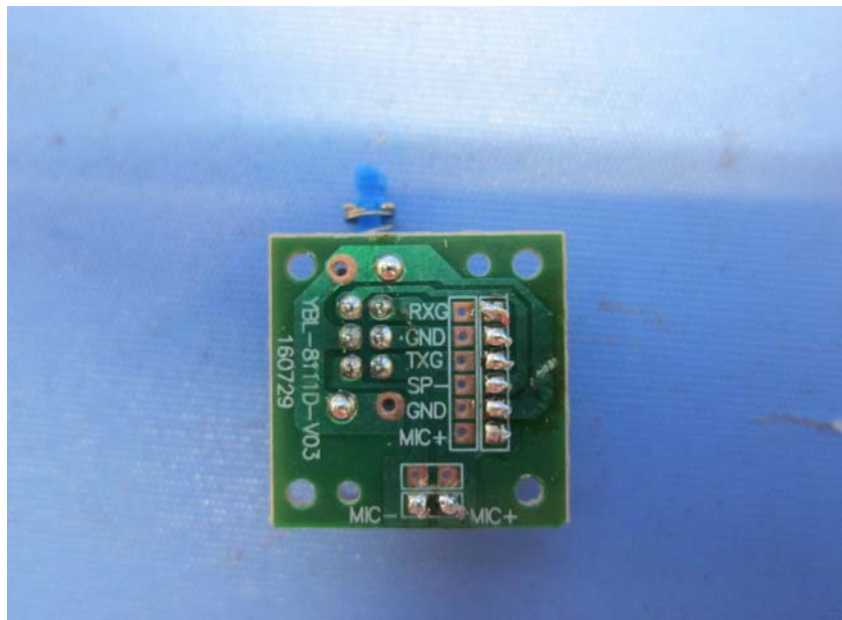

INTERTEK TESTING SERVICE

Report No.: 16090584HKG-001

Equipment Photographs

(Internal)

INTERTEK TESTING SERVICE

Report No.: 16090584HKG-001

Equipment Photographs

(Internal)