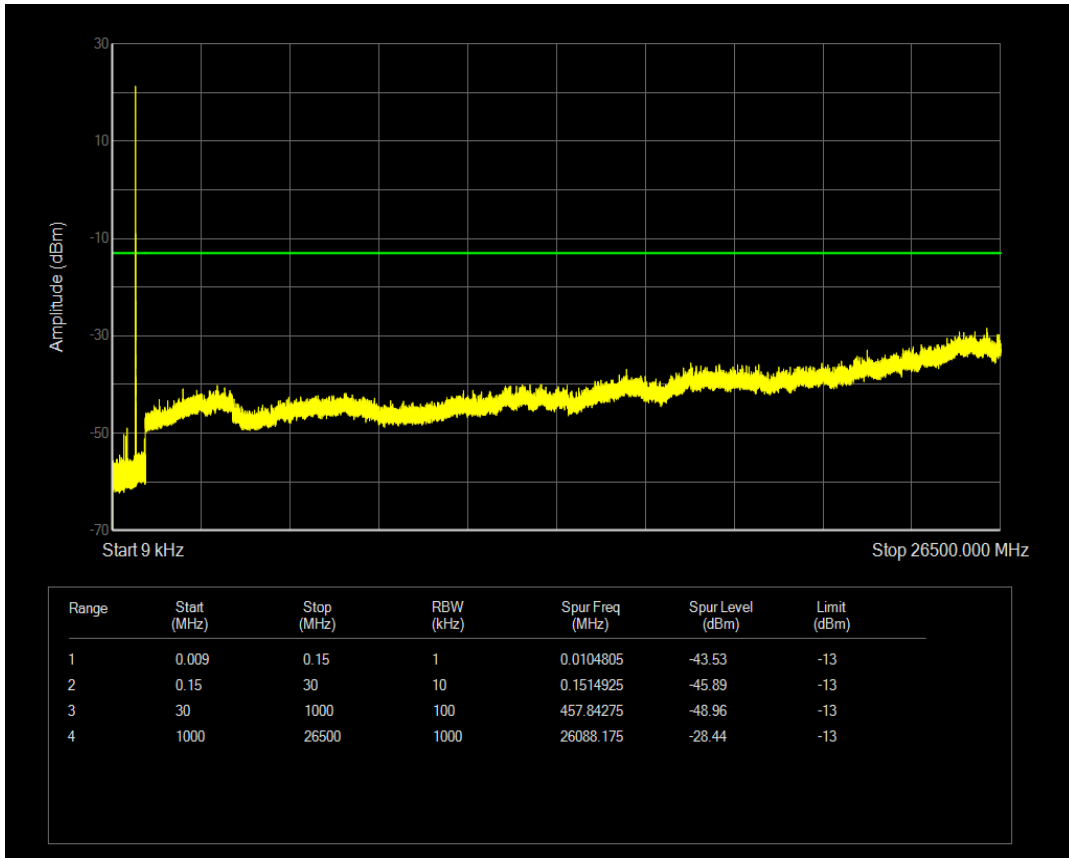

Band12 QPSK Channel=23095 nTones=1@0 Spacing=15kHz