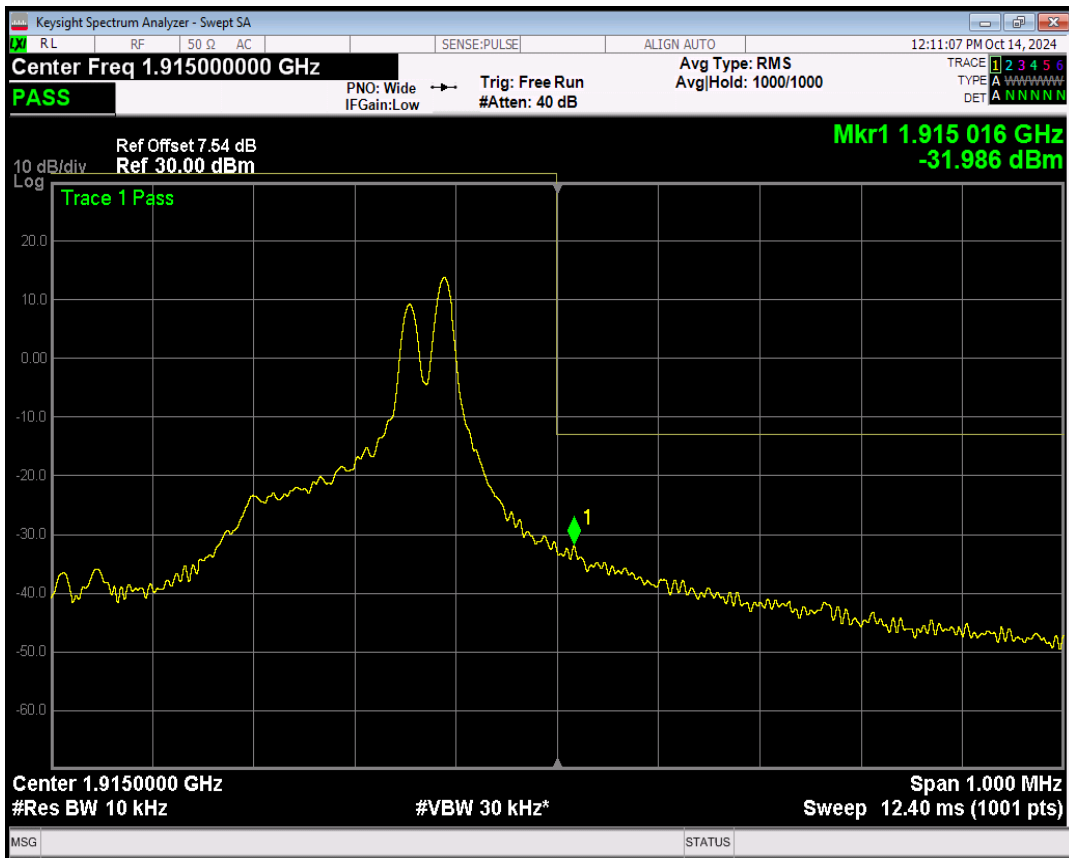

Band25 QPSK Channel=26688 nTones=1@47 Spacing=3.75kHz