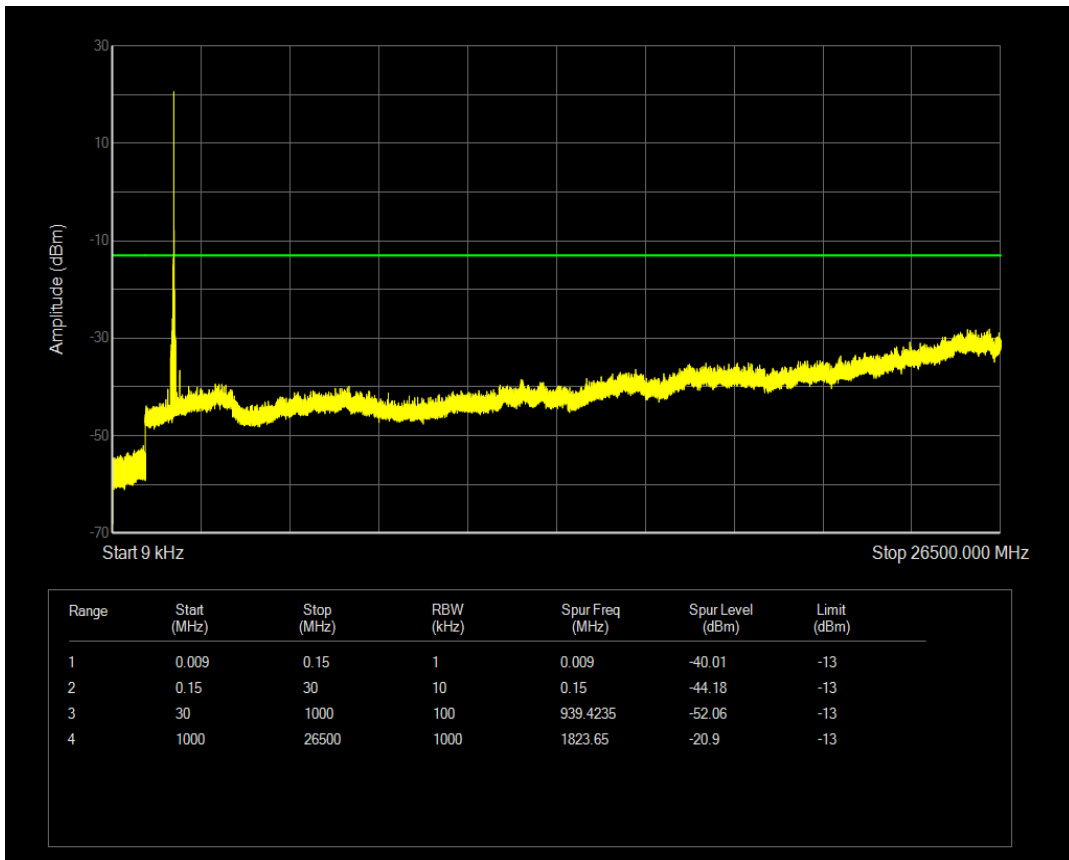

Band25 QPSK Channel=26042 nTones=1 @ 47 Spacing=3.75kHz