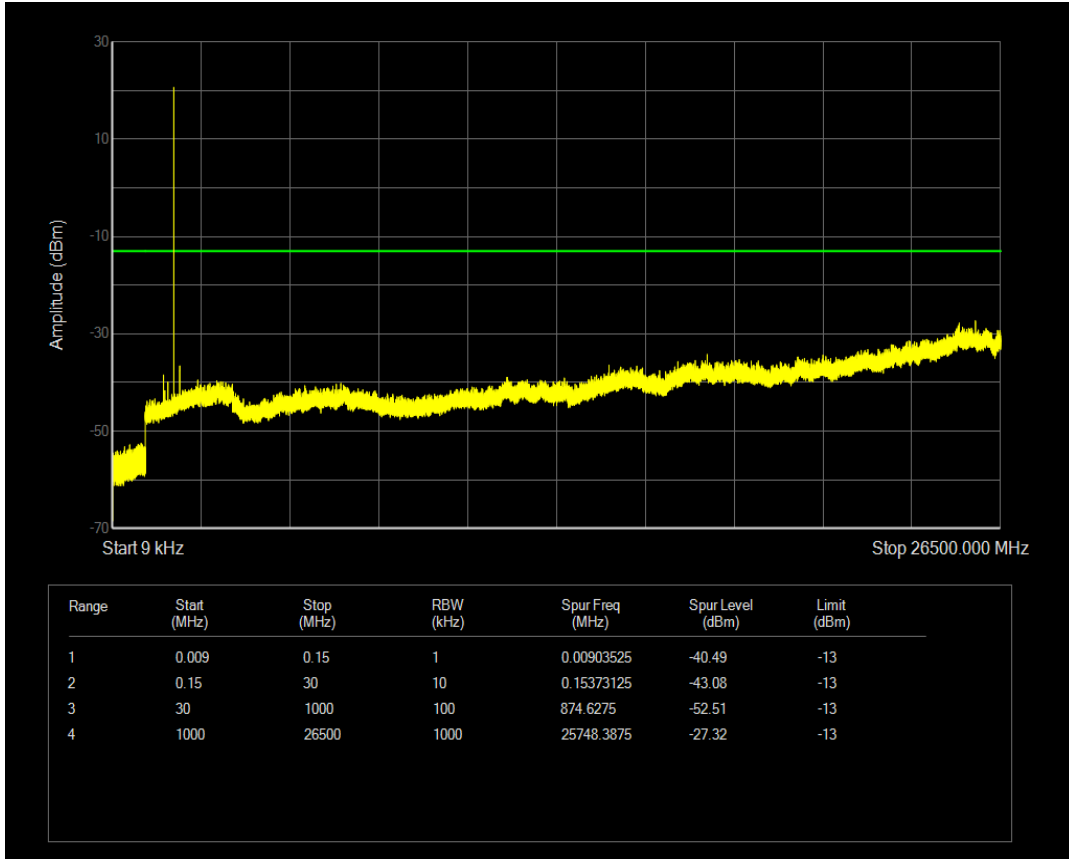

Band25 QPSK Channel=26042 nTones=1 @ 0 Spacing=15kHz