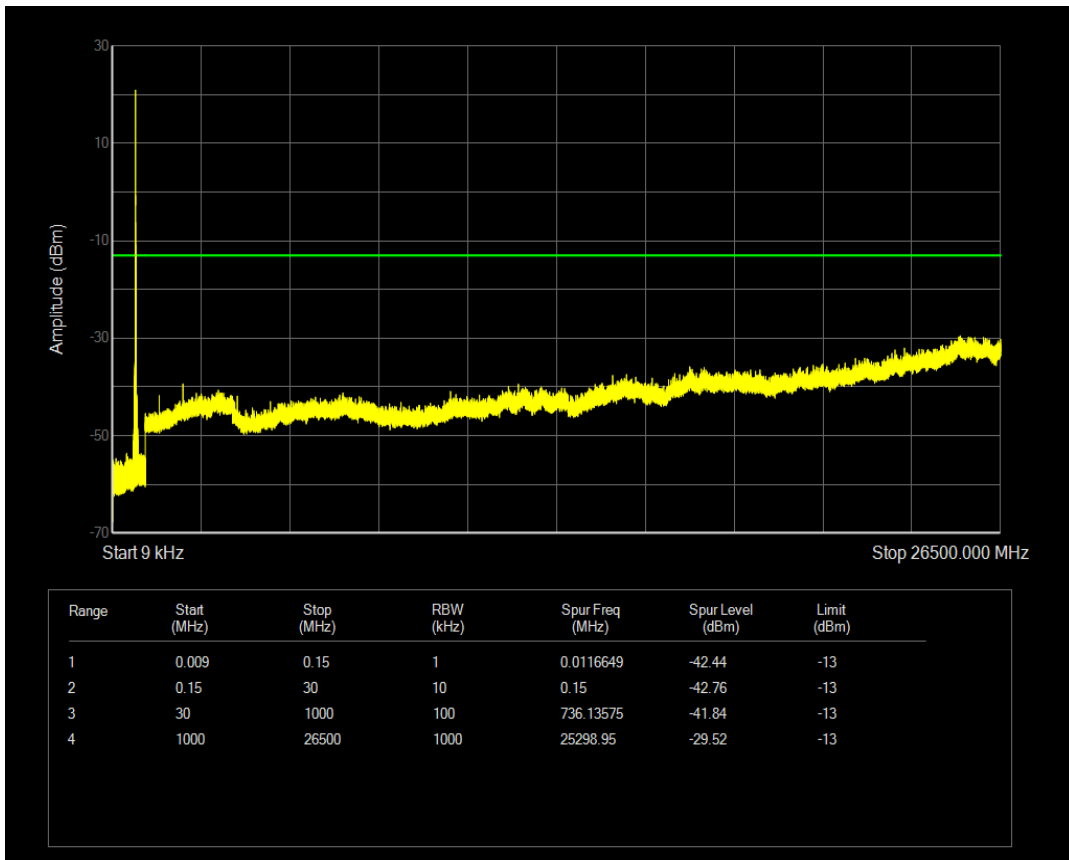

Band12 QPSK Channel=23095 nTones=1@47 Spacing=3.75kHz