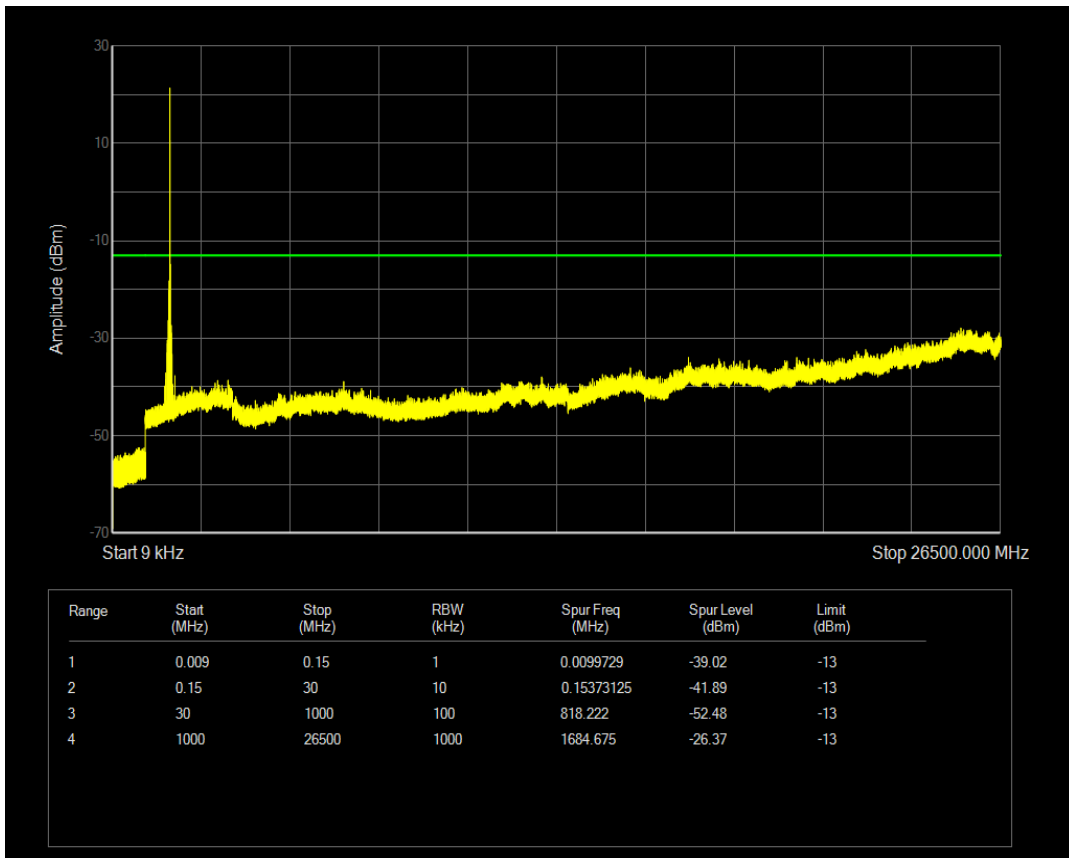

Band4 QPSK Channel=20175 nTones=1@47 Spacing=3.75kHz