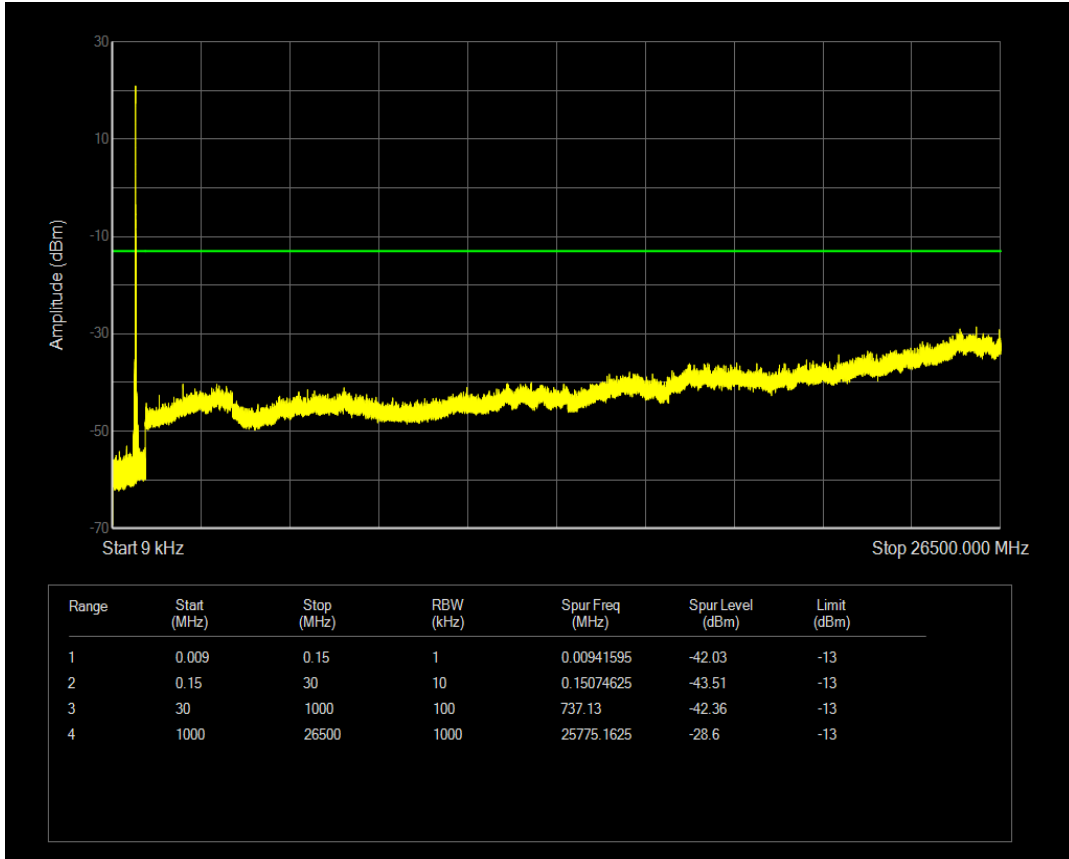

Band12 BPSK Channel=23012 nTones=1@0 Spacing=3.75kHz

Band12 QPSK Channel=23012 nTones=1@47 Spacing=3.75kHz

Band12 QPSK Channel=23012 nTones=1 @0 Spacing=15kHz

Band12 BPSK Channel=23095 nTones=1 @0 Spacing=3.75kHz