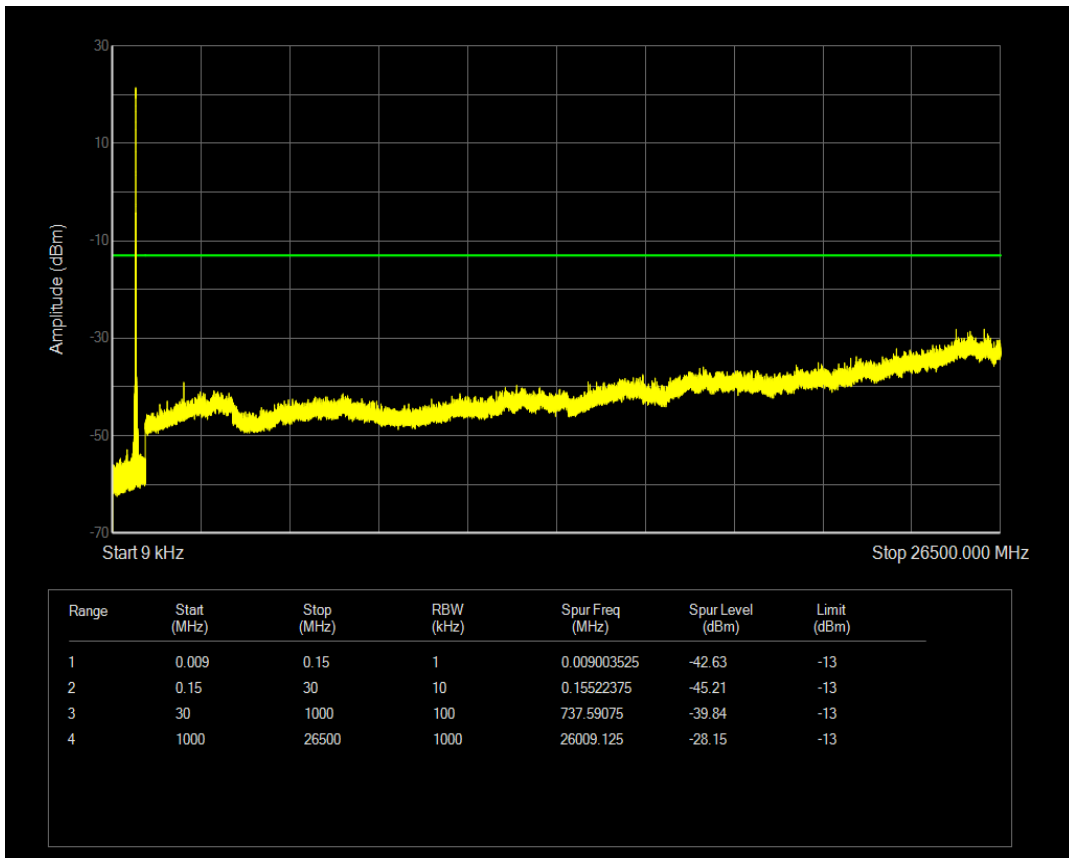

Band12 BPSK Channel=23178 nTones=1@0 Spacing=3.75kHz