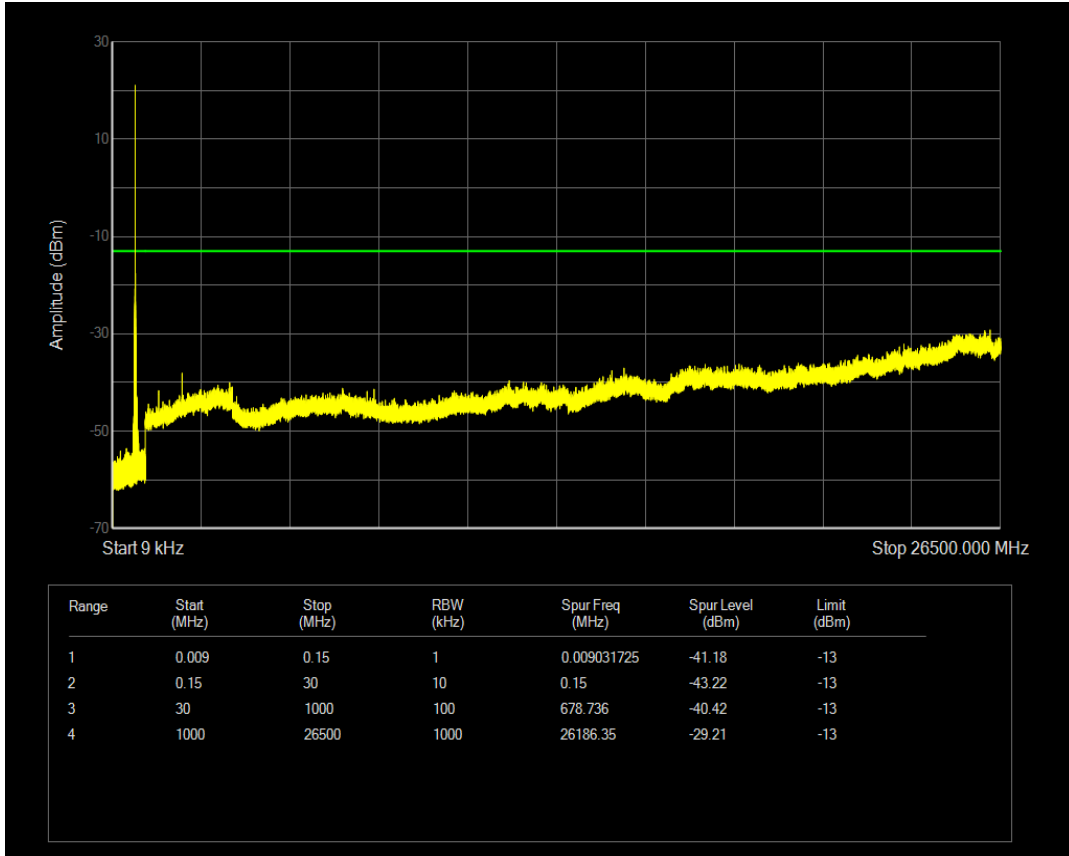

Band12 QPSK Channel=23012 nTones=1@47 Spacing=3.75kHz