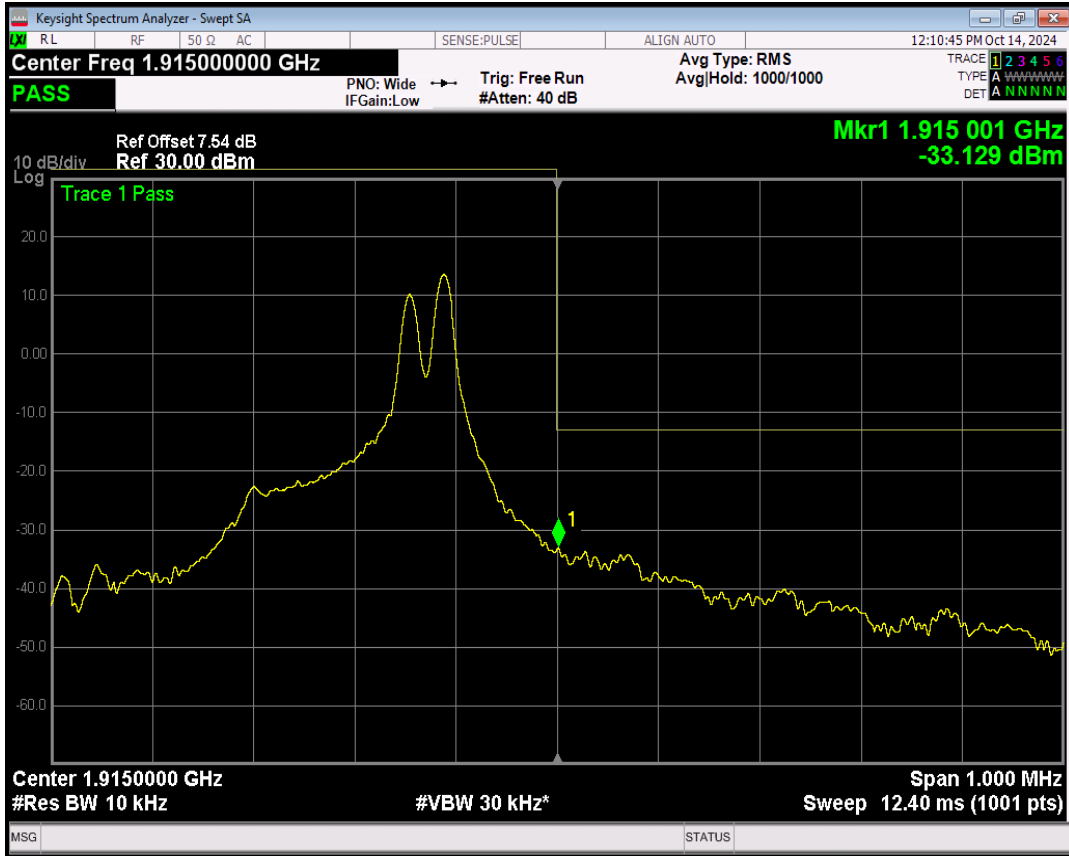

Band25 BPSK Channel=26688 nTones=1@47 Spacing=3.75kHz