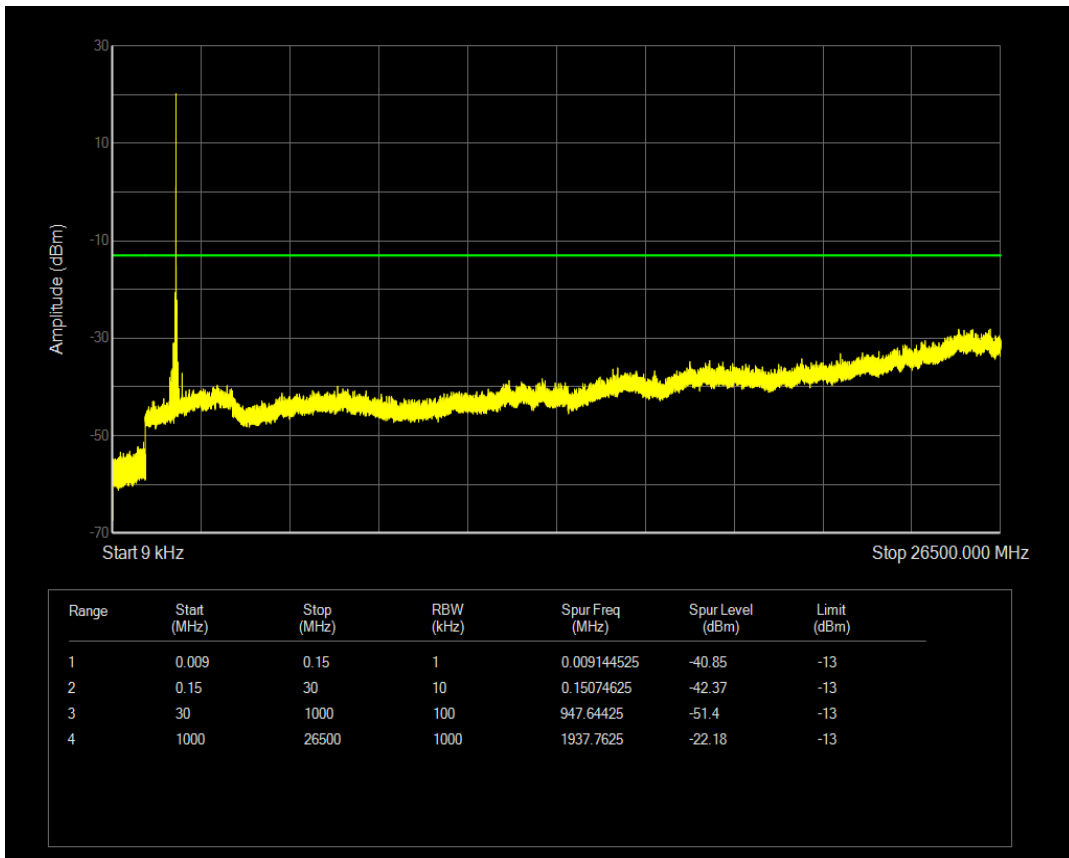

Band25 BPSK Channel=26688 nTones=1@0 Spacing=3.75kHz