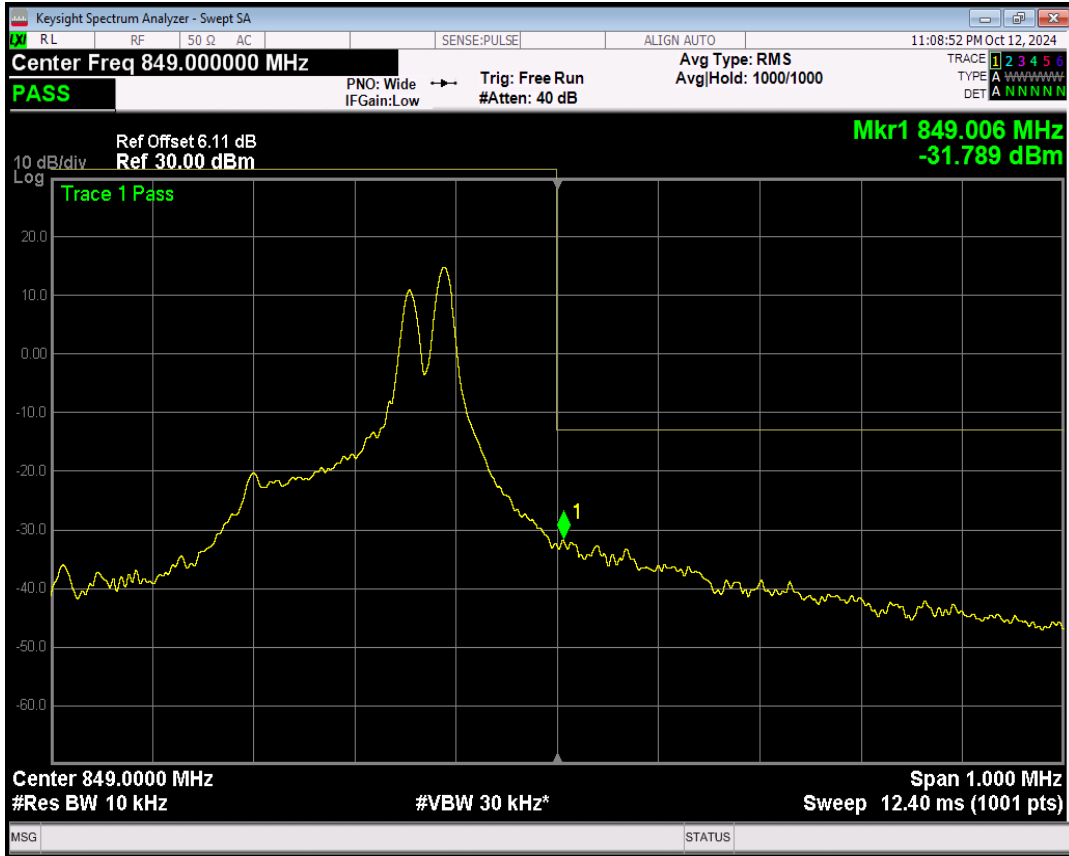

Band5 BPSK Channel=20648 nTones=1@47 Spacing=3.75kHz