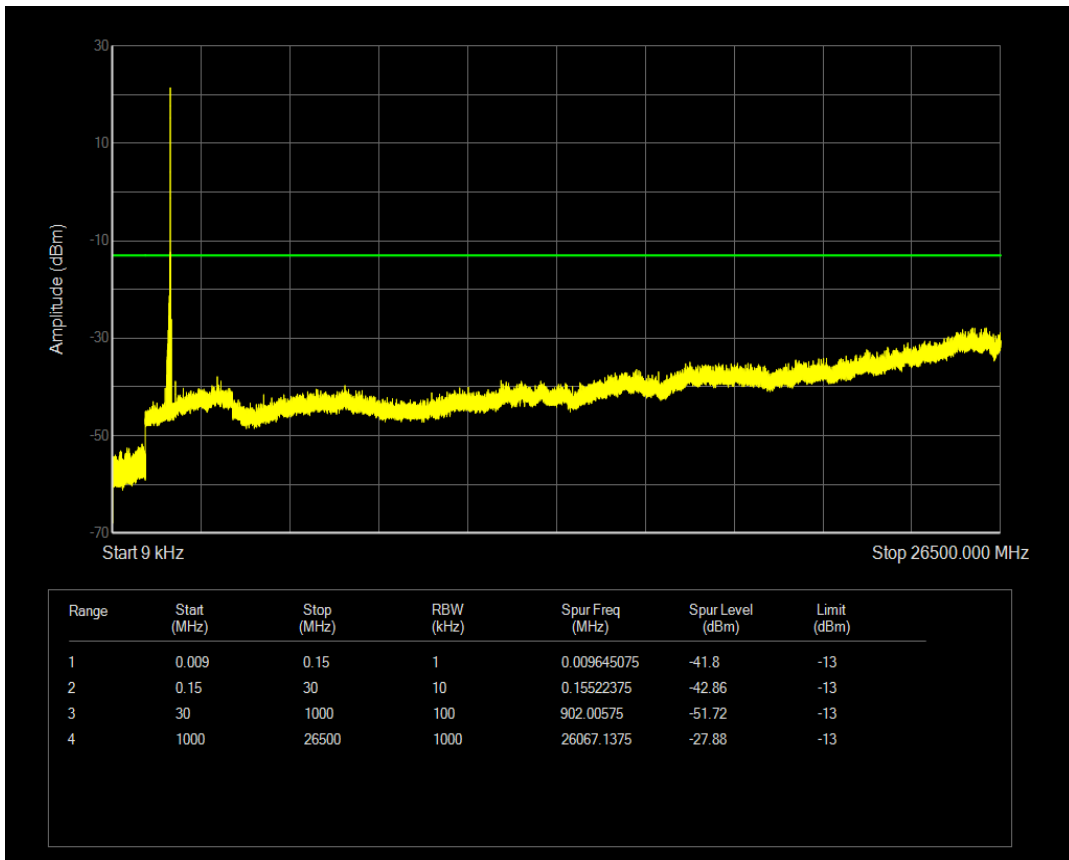

Band66 QPSK Channel=132322 nTones=1@47 Spacing=3.75kHz