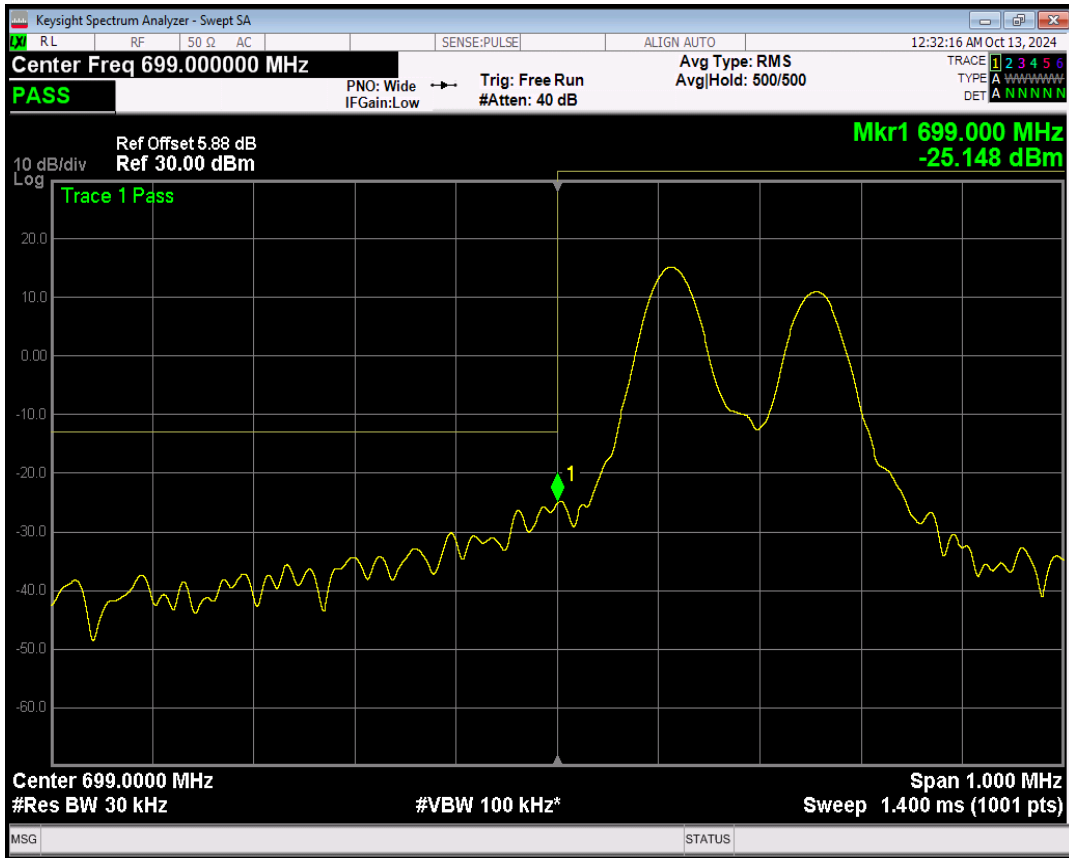

Band12 BPSK Channel=23012 nTones=1@0 Spacing=3.75kHz