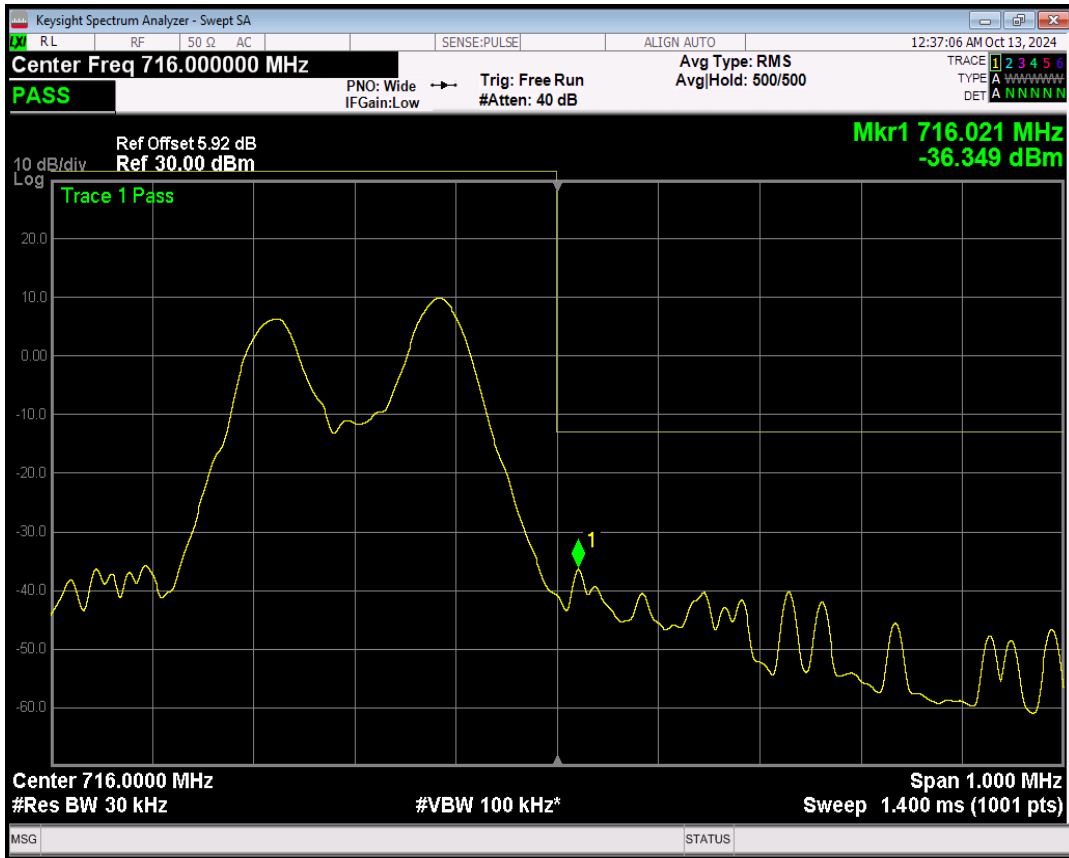

Band12 QPSK Channel=23012 nTones=12@0 Spacing=15kHz

Band12 BPSK Channel=23178 nTones=1@47 Spacing=3.75kHz

Band12 QPSK Channel=23178 nTones=1@47 Spacing=3.75kHz

Band12 BPSK Channel=23178 nTones=1@11 Spacing=15kHz