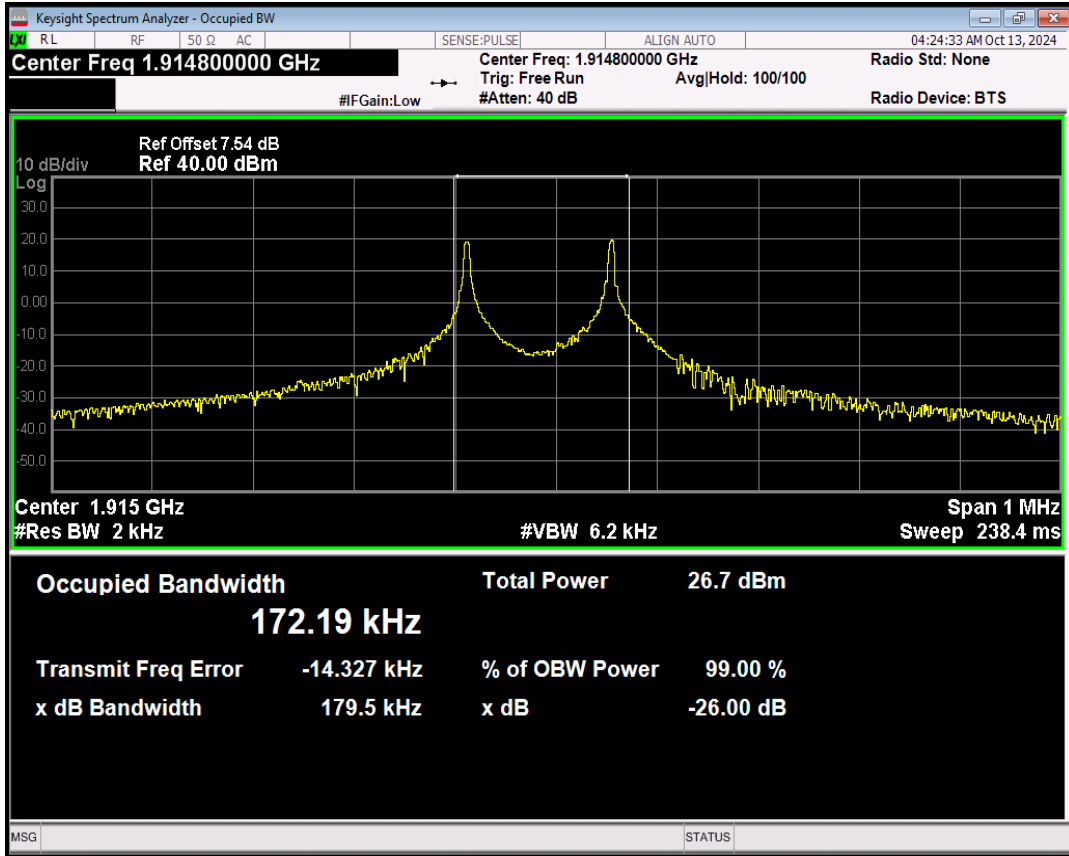

Band25 BPSK Channel=26688 nTones=1@0 Spacing=3.75kHz