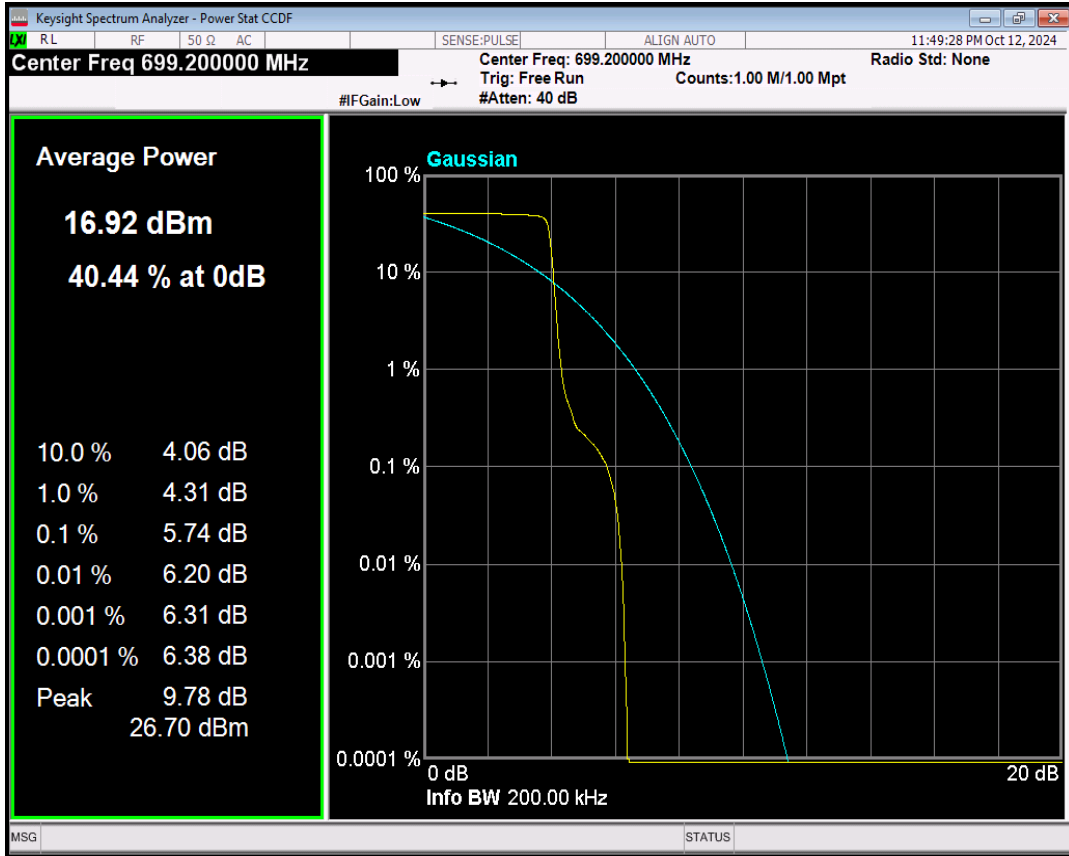

Band12 QPSK Channel=23012 nTones=1@0 Spacing=3.75kHz