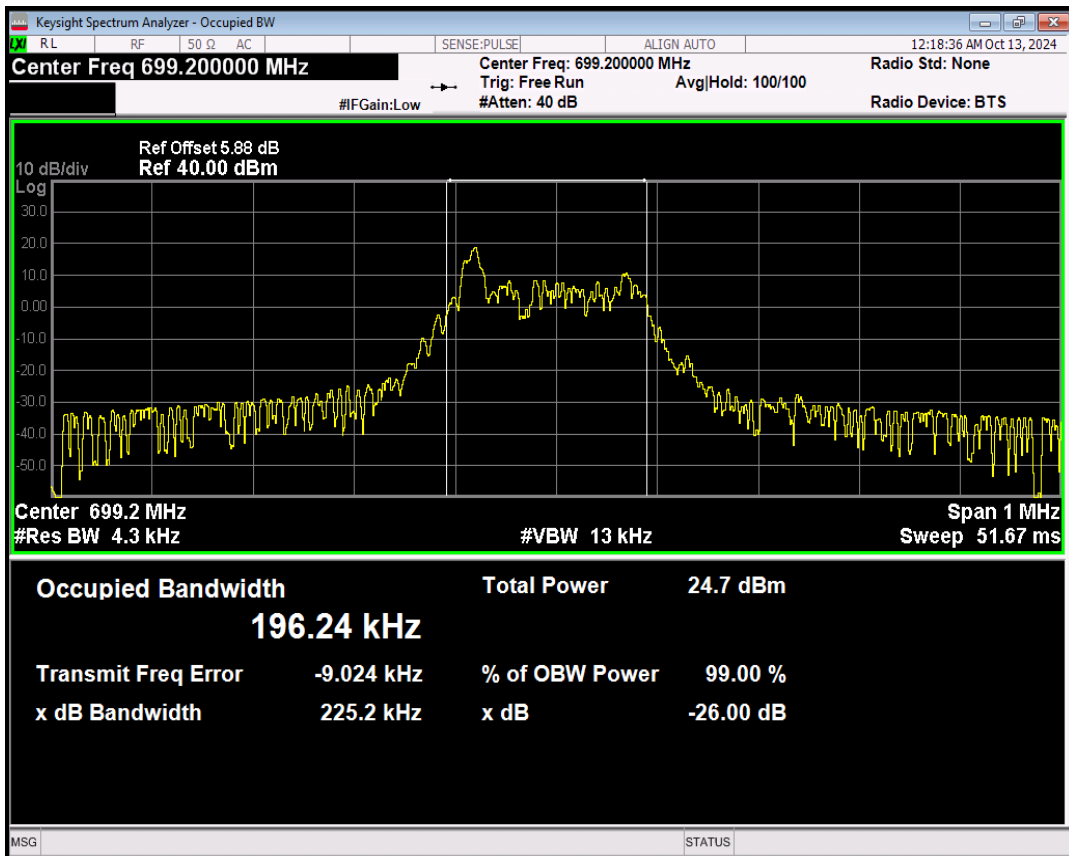

Band12 QPSK Channel=23012 nTones=12@0 Spacing=15kHz

Band12 BPSK Channel=23095 nTones=1@0 Spacing=3.75kHz