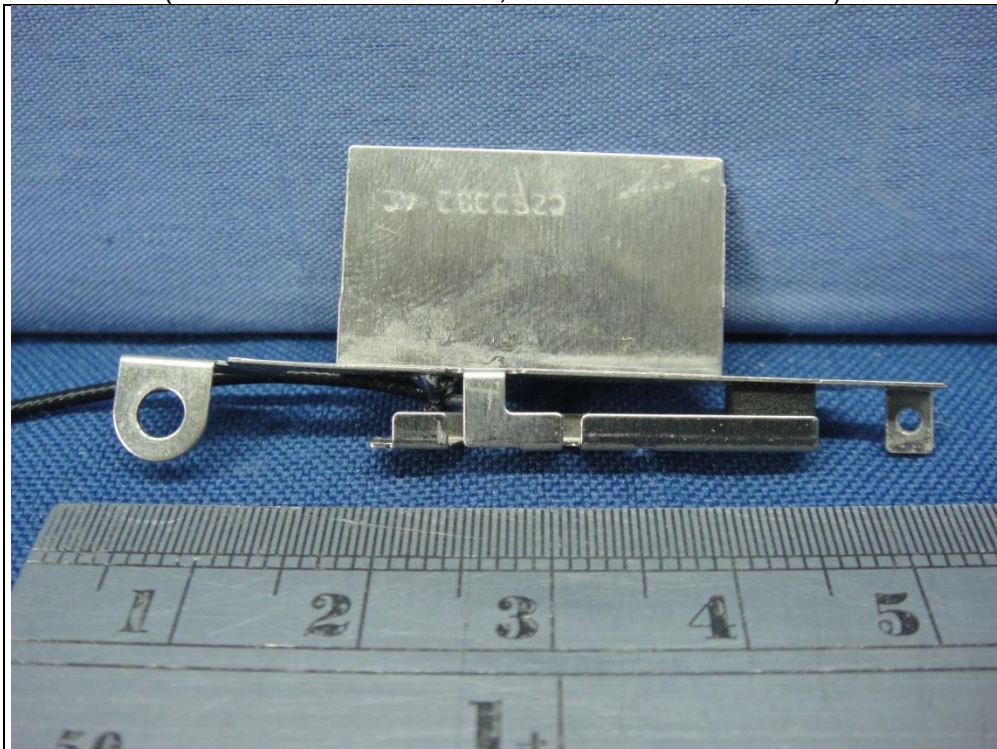

CONSTRUCTION PHOTOS OF EUT

Antenna set 1
(Chain 0 / Brand : WNC, Model : 81-EBJ15.005)

Antenna set 1
(Chain 1 / Brand : WNC, Model : 81-EBJ15.005)

Antenna set 2
(Brand : INPAQ, Model : DAM-I6-H-DB-800-10-17)