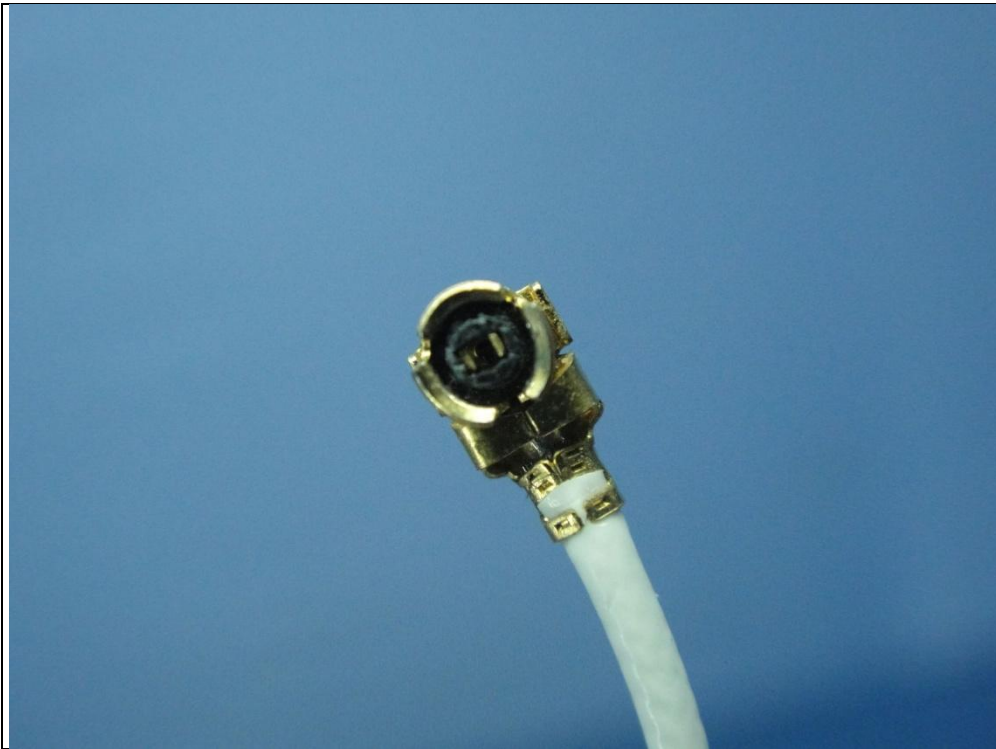

CONSTRUCTION PHOTOS OF EUT

Antenna set 1
(Chain 0 / Brand : WNC, Model : 81-EBJ15.005)

Antenna set 1
(Chain 1 / Brand : WNC, Model : 81-EBJ15.005)

Antenna set 2
(Brand : INPAQ, Model : DAM-I6-H-DB-800-10-17)