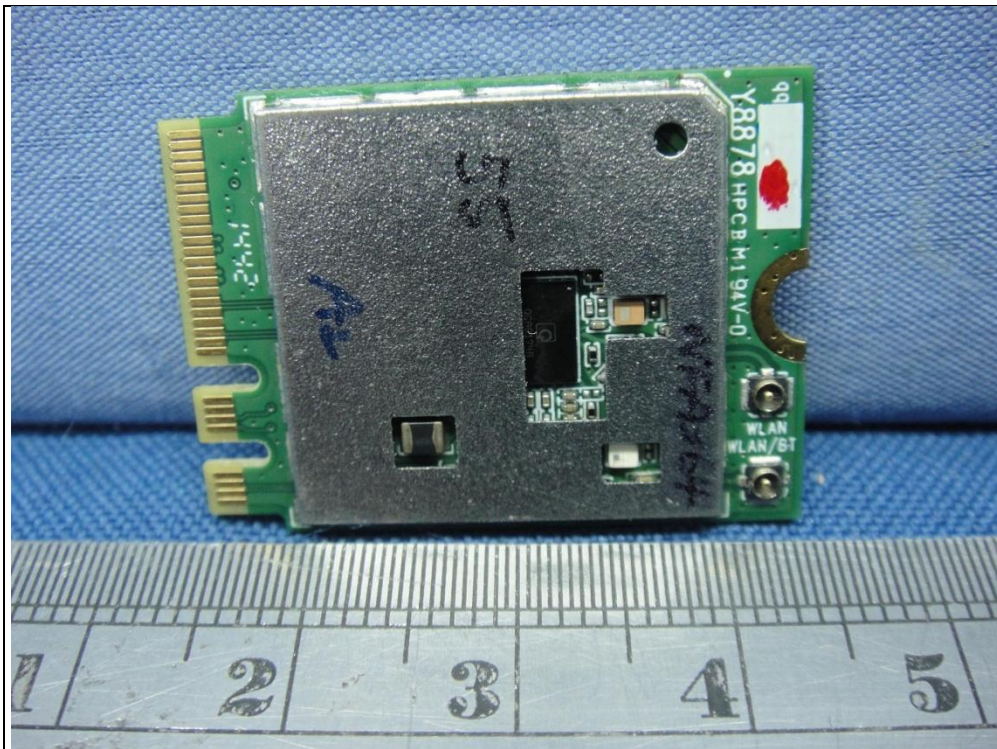

CONSTRUCTION PHOTOS OF EUT

Antenna set 1
(Chain 0 / Brand : WNC, Model : 81-EBJ15.005)

Antenna set 1
(Chain 1 / Brand : WNC, Model : 81-EBJ15.005)

Antenna set 2
(Brand : INPAQ, Model : DAM-I6-H-DB-800-10-17)