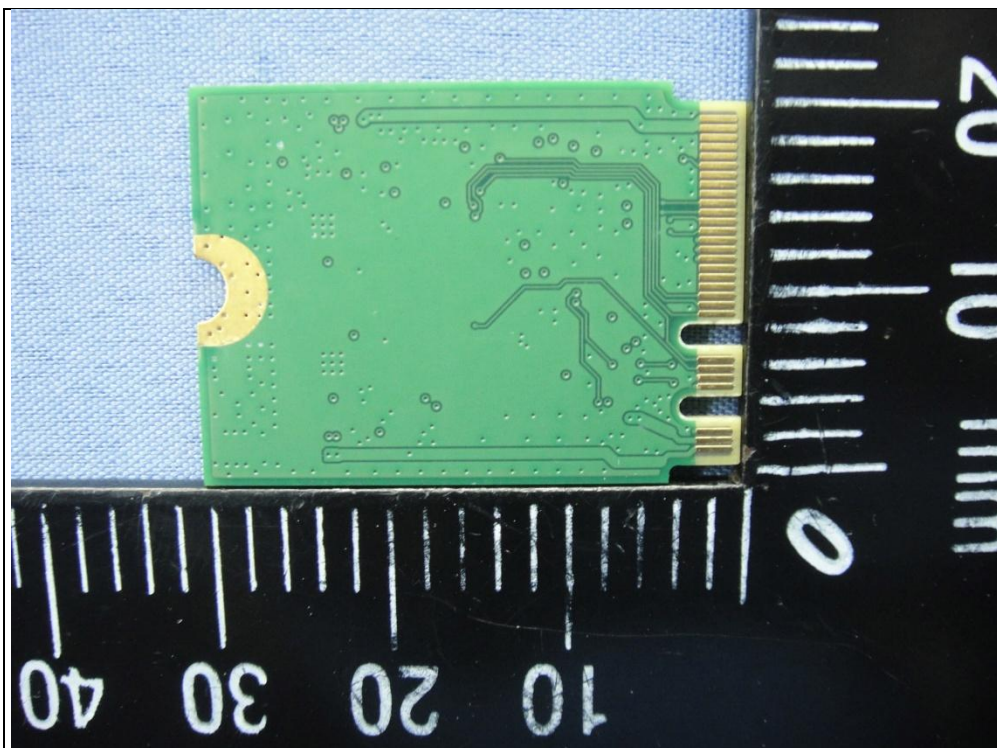

CONSTRUCTION PHOTOS OF EUT

Antenna set 1
(Chain 0 / Brand : WNC, Model : 81-EBJ15.005)

Antenna set 1
(Chain 1 / Brand : WNC, Model : 81-EBJ15.005)

Antenna set 2
(Brand : INPAQ, Model : DAM-I6-H-DB-800-10-17)