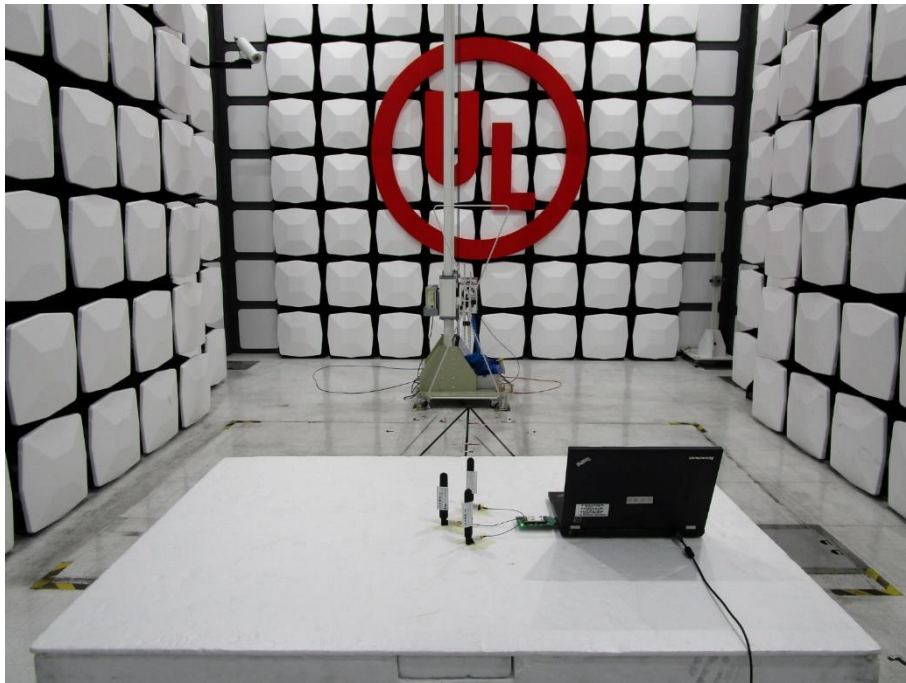

Dipole Antenna

Underwriters Laboratories Taiwan Co., Ltd.

Building B and Building E, No. 372-7, Sec. 4, Zhongxing Rd., Zhudong Township, Hsinchu County, Taiwan

Telephone :+886-2-7737-3000

Facsimile (FAX) :+886-3-583-7948