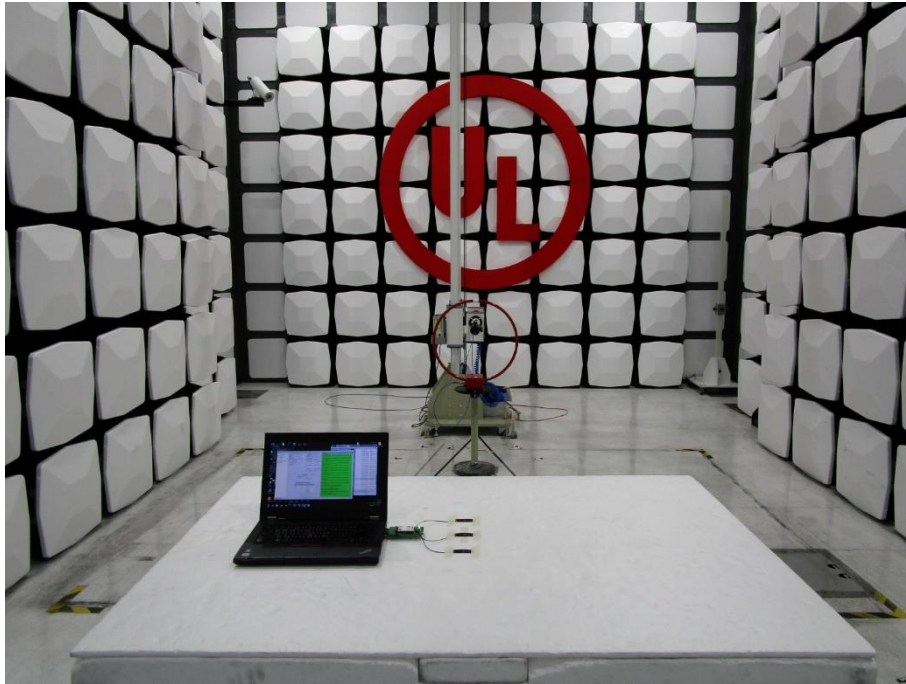

FPC Antenna

Underwriters Laboratories Taiwan Co., Ltd.

Building B and Building E, No. 372-7, Sec. 4, Zhongxing Rd., Zhudong Township, Hsinchu County, Taiwan

Telephone :+886-2-7737-3000

Facsimile (FAX) :+886-3-583-7948