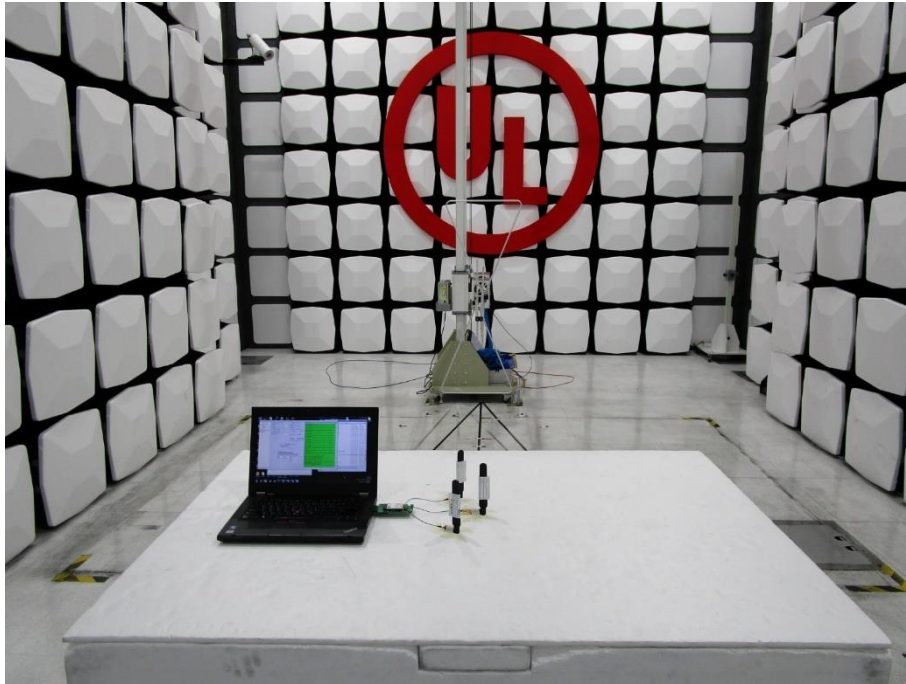

Dipole Antenna

Underwriters Laboratories Taiwan Co., Ltd.

Building B and Building E, No. 372-7, Sec. 4, Zhongxing Rd., Zhudong Township, Hsinchu County, Taiwan

Telephone :+886-2-7737-3000

Facsimile (FAX) :+886-3-583-7948