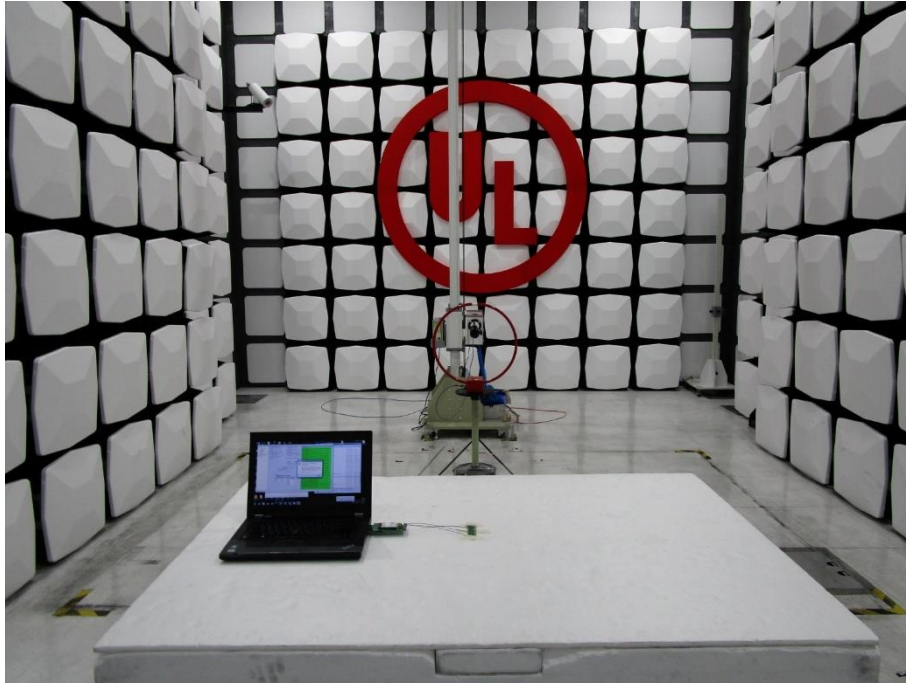

9 kHz ~ 30 MHz

Chip Antenna

Underwriters Laboratories Taiwan Co., Ltd.

Building B and Building E, No. 372-7, Sec. 4, Zhongxing Rd., Zhudong Township, Hsinchu County, Taiwan

Telephone : +886-2-7737-3000

Facsimile (FAX) : +886-3-583-7948