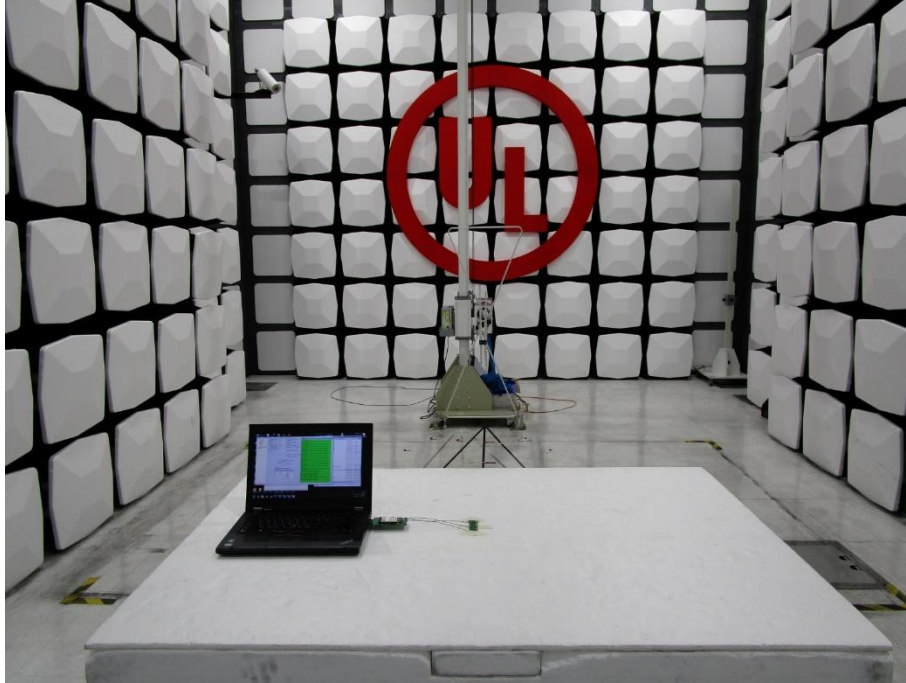

30 MHz ~ 1 GHz

Chip Antenna

Underwriters Laboratories Taiwan Co., Ltd.

Building B and Building E, No. 372-7, Sec. 4, Zhongxing Rd., Zhudong Township, Hsinchu County, Taiwan

Telephone :+886-2-7737-3000

Facsimile (FAX) :+886-3-583-7948