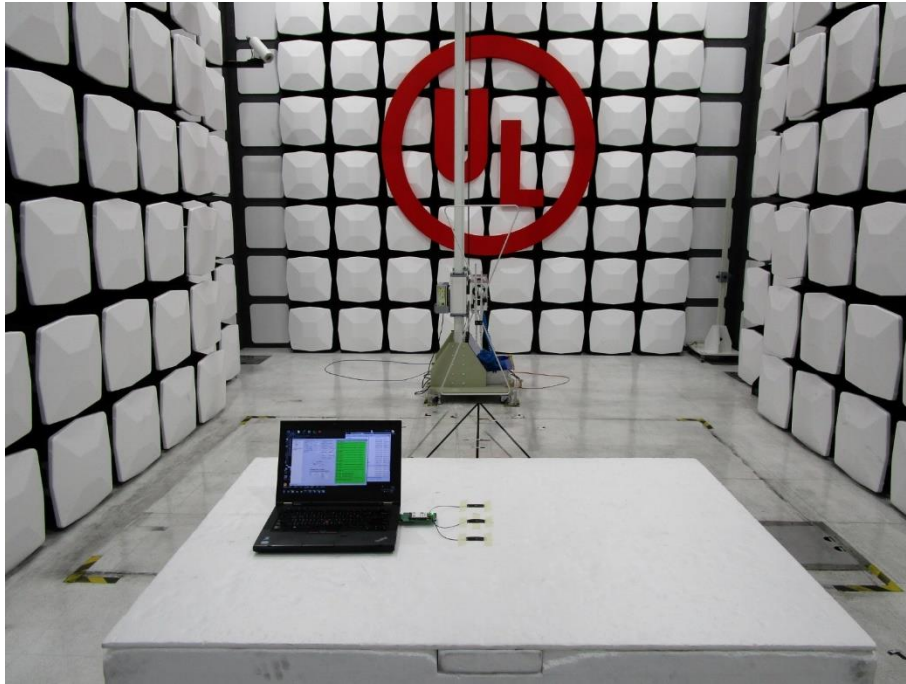

FPC Antenna

Underwriters Laboratories Taiwan Co., Ltd.

Building B and Building E, No. 372-7, Sec. 4, Zhongxing Rd., Zhudong Township, Hsinchu County, Taiwan

Telephone :+886-2-7737-3000

Facsimile (FAX) :+886-3-583-7948