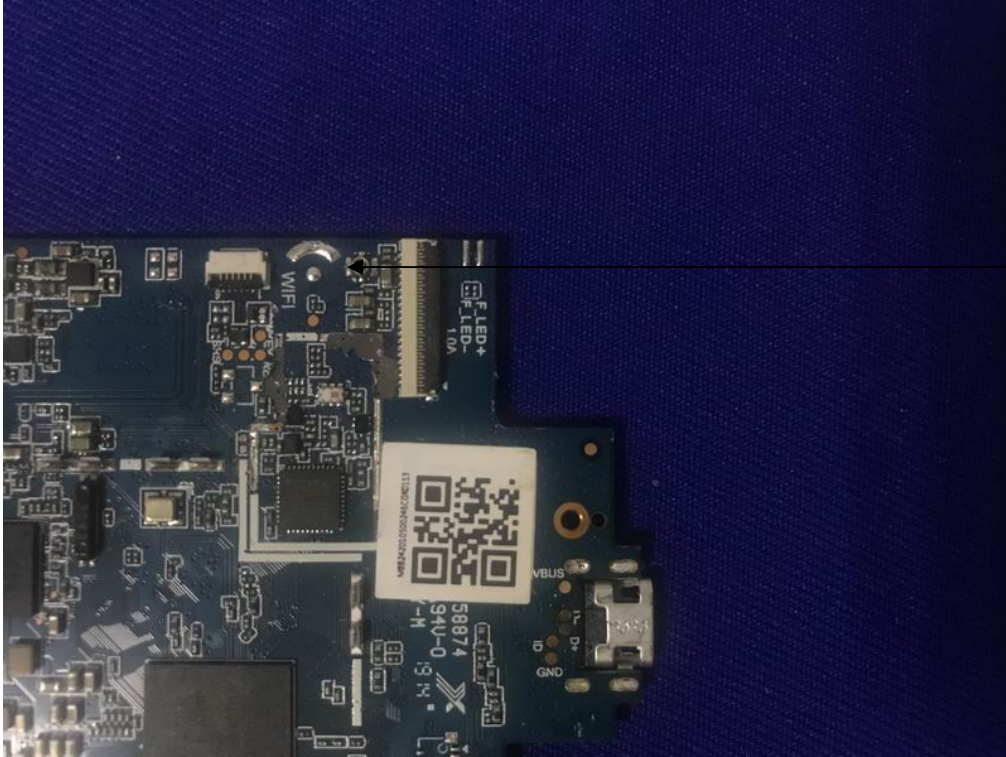

Internal Photos
M/N: ONA19TB003

RF
Antenna

Internal Photos
M/N: ONA19TB003

Internal Photos
M/N: ONA19TB003

RF
Antenna Port