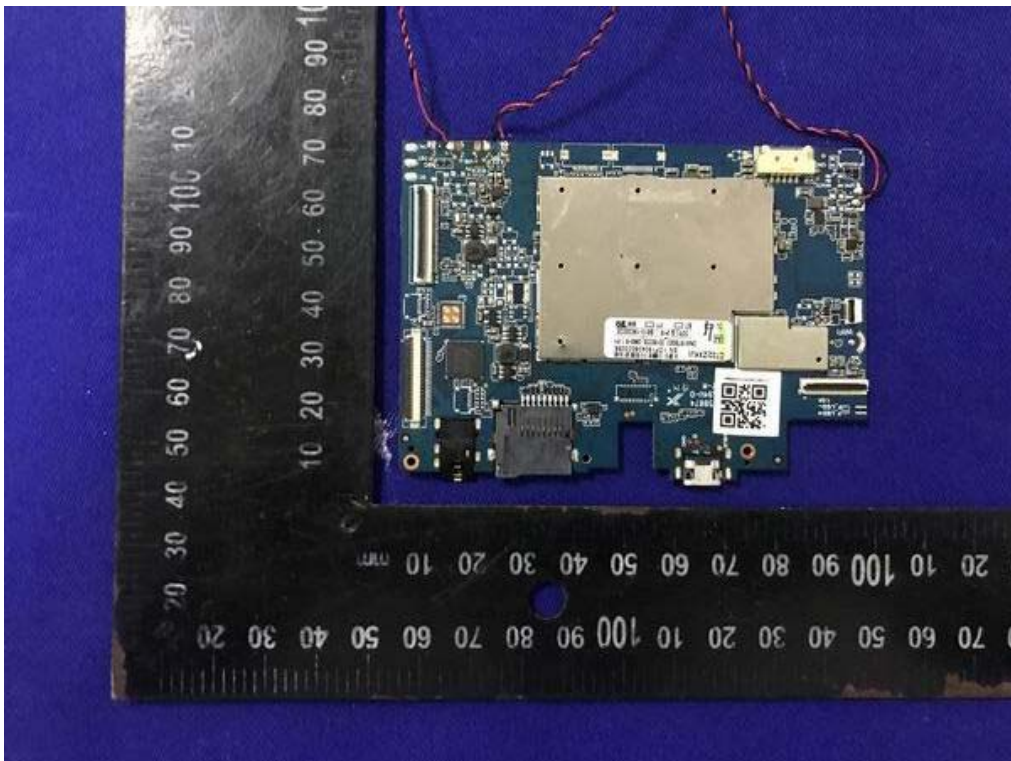

Internal Photos
M/N: ONA19TB003

RF
Antenna

Internal Photos
M/N: ONA19TB003

Internal Photos
M/N: ONA19TB003

RF
Antenna Port