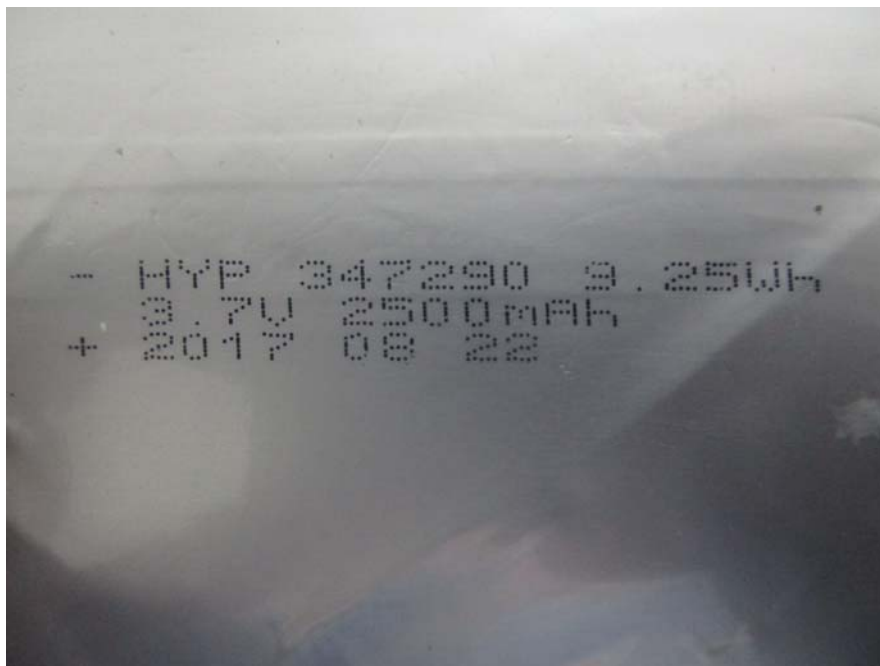

EUT – Mainboard Top Unshielded View

EUT – Mainboard Bottom View

EUT – Battery Top View

EUT – Battery BottomView

EUT – Battery Label View

EUT – GSM&WCDMA ANT View

EUT – BT&WIFI ANT View