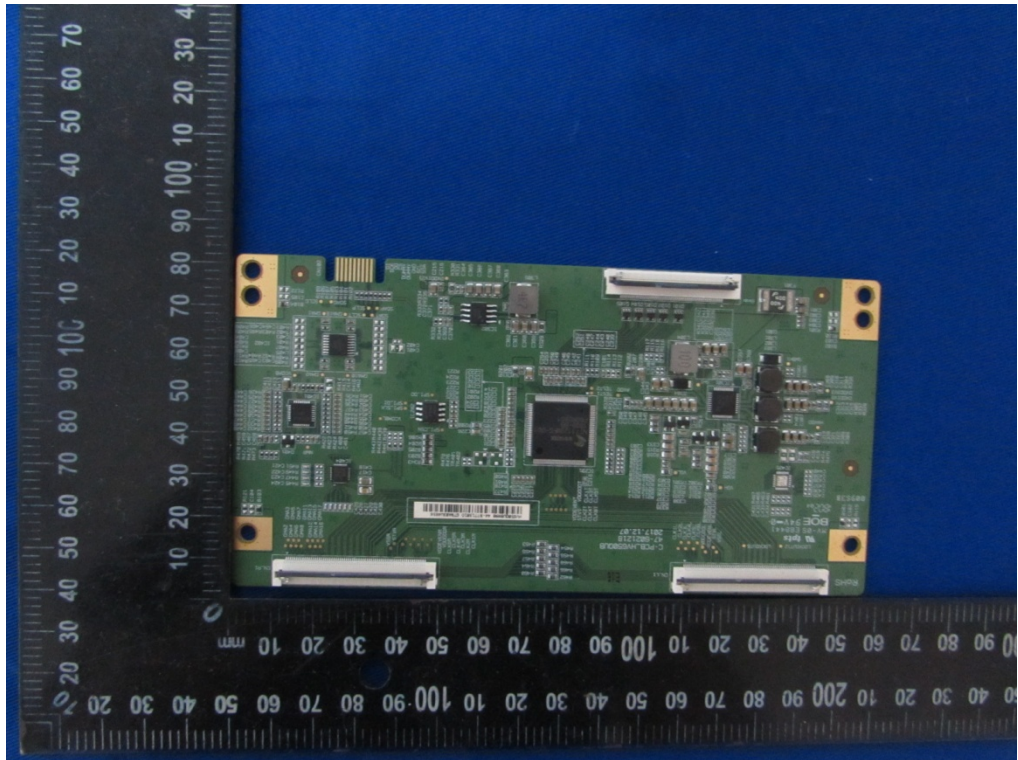

Internal Photos
M/N: WD65HN4108

Internal Photos
M/N: WD65HN4108

Internal Photos
M/N: WD65HN4108

Internal Photos
M/N: WD65HN4108

Wi-Fi
Antenn b

Wi-Fi
Antenna a

Internal Photos
M/N: WD65HN4108

Wi-Fi
Antenna
Port b

Wi-Fi
Antenna
Port :a