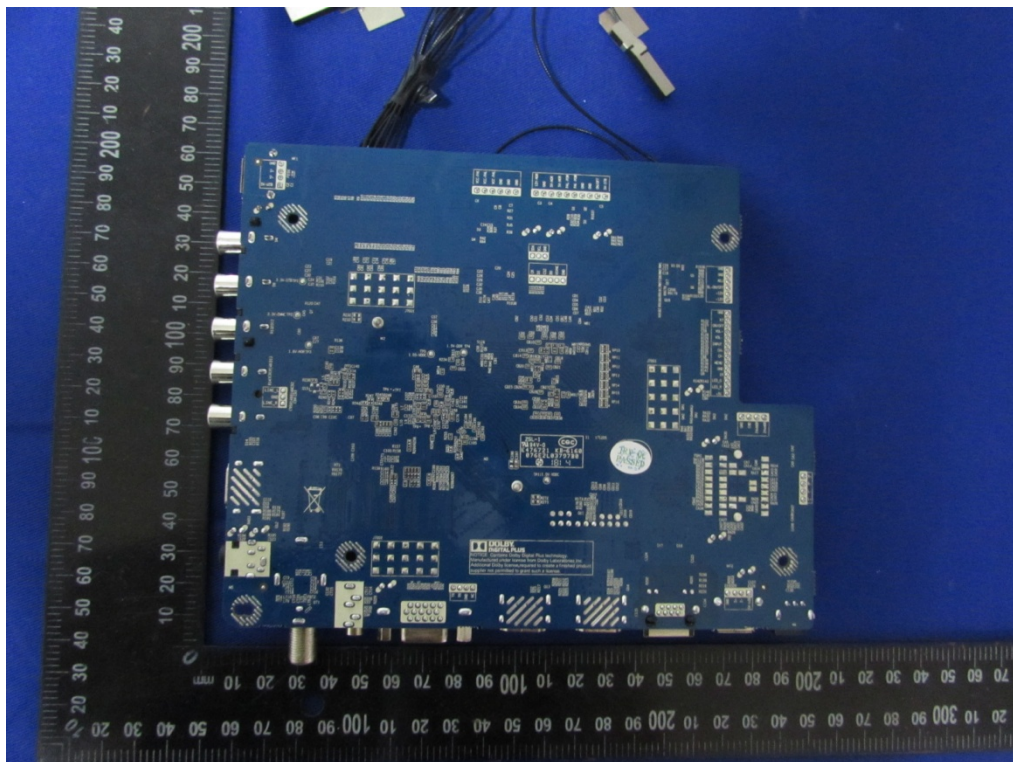

Internal Photos
M/N: WD65HN4108

Internal Photos
M/N: WD65HN4108

Internal Photos
M/N: WD65HN4108

Internal Photos
M/N: WD65HN4108

Wi-Fi
Antenn b

Wi-Fi
Antenna a

Internal Photos
M/N: WD65HN4108

Wi-Fi
Antenna
Port b

Wi-Fi
Antenna
Port :a