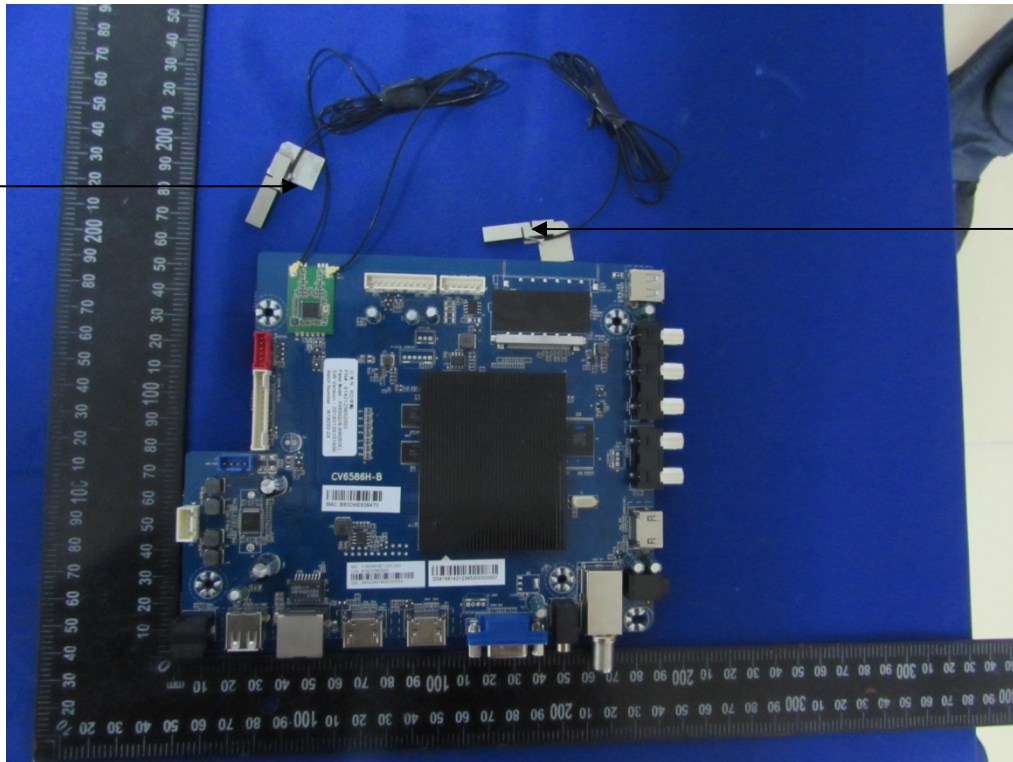

Internal Photos
M/N: WD65HN4108

Internal Photos
M/N: WD65HN4108

Internal Photos
M/N: WD65HN4108

Internal Photos
M/N: WD65HN4108

Wi-Fi
Antenn b

Wi-Fi
Antenna a

Internal Photos
M/N: WD65HN4108

Wi-Fi
Antenna
Port b

Wi-Fi
Antenna
Port :a