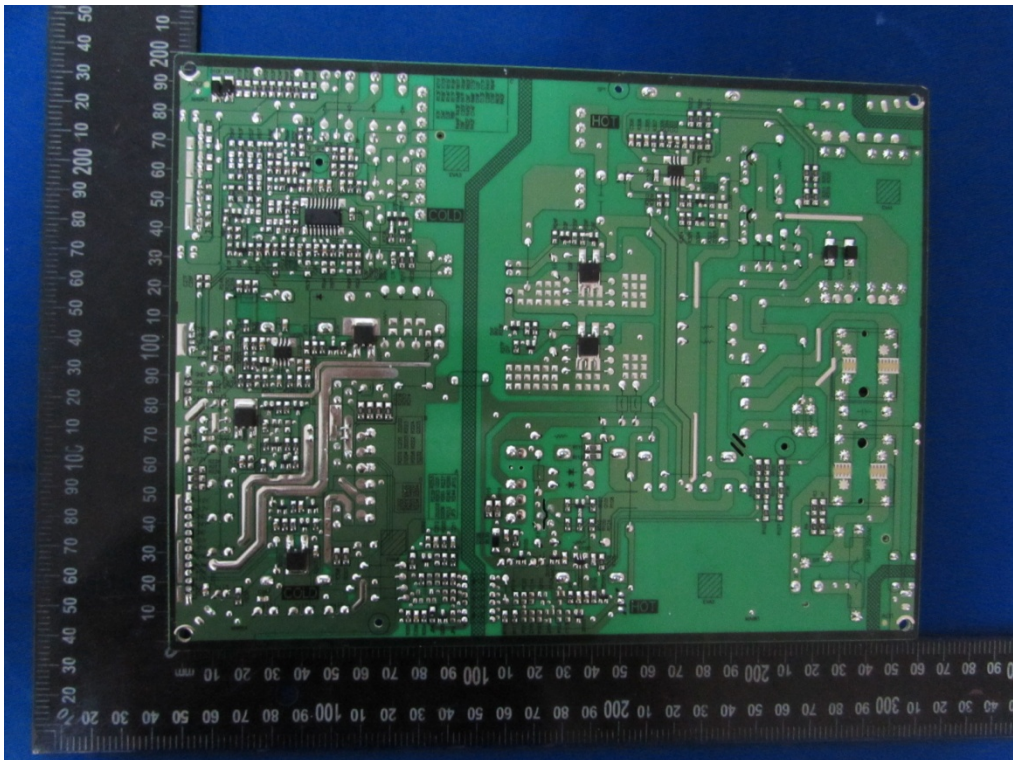

Internal Photos
M/N: WD65HN4108

Internal Photos
M/N: WD65HN4108

Internal Photos
M/N: WD65HN4108

Internal Photos
M/N: WD65HN4108

Wi-Fi
Antenn b

Wi-Fi
Antenna a

Internal Photos
M/N: WD65HN4108

Wi-Fi
Antenna
Port b

Wi-Fi
Antenna
Port :a