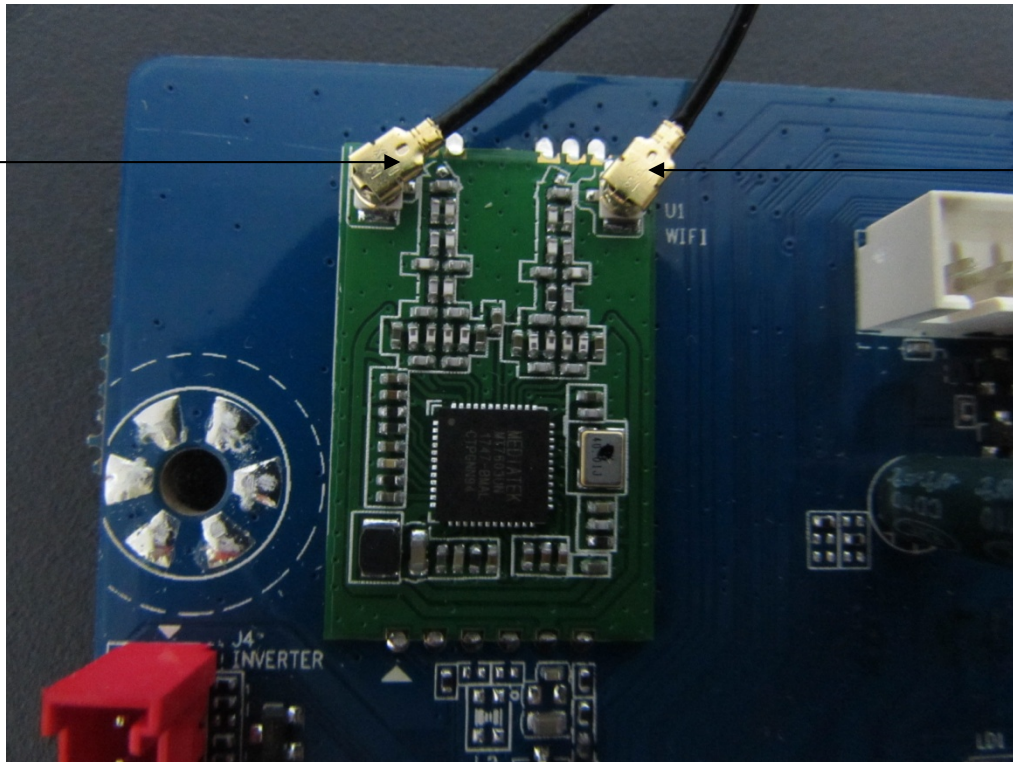

Internal Photos
M/N: WD65HN4108

Internal Photos
M/N: WD65HN4108

Internal Photos
M/N: WD65HN4108

Internal Photos
M/N: WD65HN4108

Wi-Fi
Antenn b

Wi-Fi
Antenna a

Internal Photos
M/N: WD65HN4108

Wi-Fi
Antenna
Port b

Wi-Fi
Antenna
Port :a