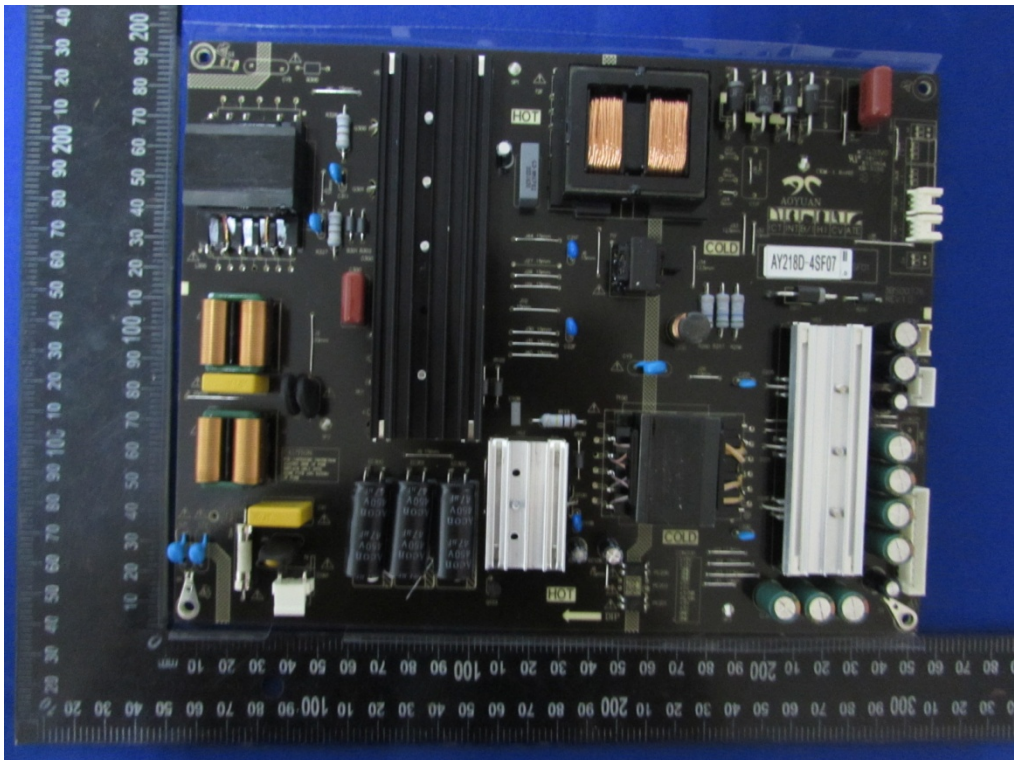

Internal Photos
M/N: WD65HN4108

Internal Photos
M/N: WD65HN4108

Internal Photos
M/N: WD65HN4108

Internal Photos
M/N: WD65HN4108

Wi-Fi
Antenn b

Wi-Fi
Antenna a

Internal Photos
M/N: WD65HN4108

Wi-Fi
Antenna
Port b

Wi-Fi
Antenna
Port :a