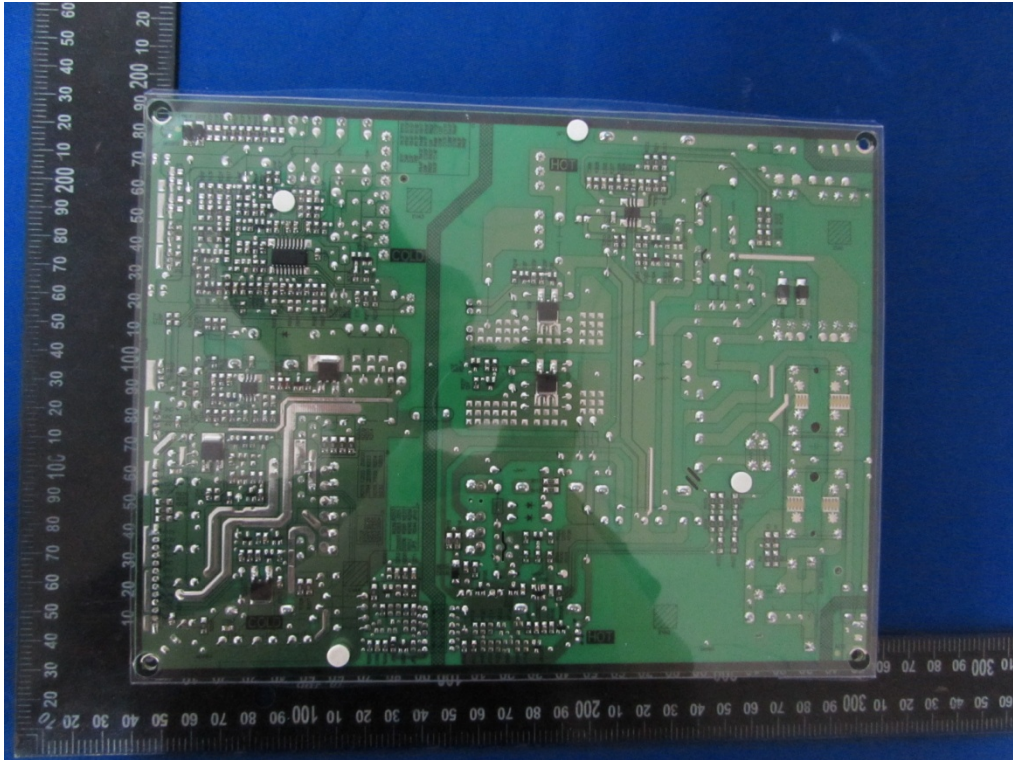

Internal Photos
M/N: WD65HN4108

Internal Photos
M/N: WD65HN4108

Internal Photos
M/N: WD65HN4108

Internal Photos
M/N: WD65HN4108

Wi-Fi
Antenn b

Wi-Fi
Antenna a

Internal Photos
M/N: WD65HN4108

Wi-Fi
Antenna
Port b

Wi-Fi
Antenna
Port :a