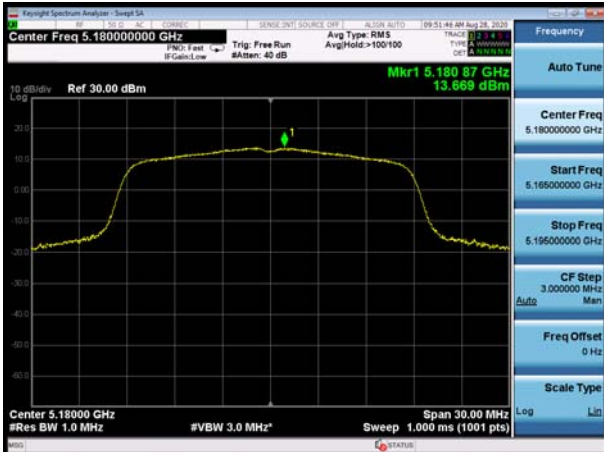

U-NII-1, 802.11ac VHT20, Channel No.: 36