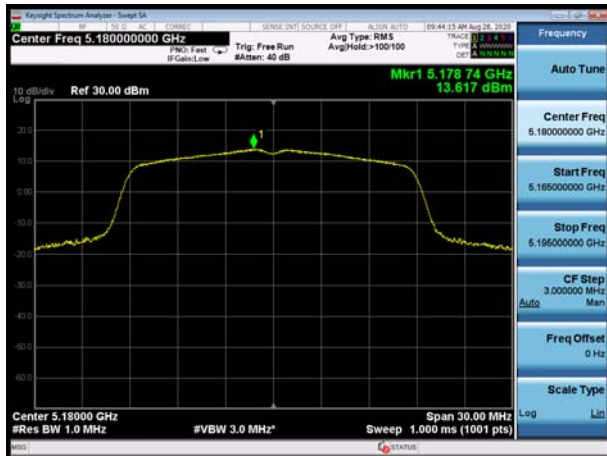

MIMO Antenna 1 with beamforming

U-NII-1, 802.11n HT20, Channel No.: 36