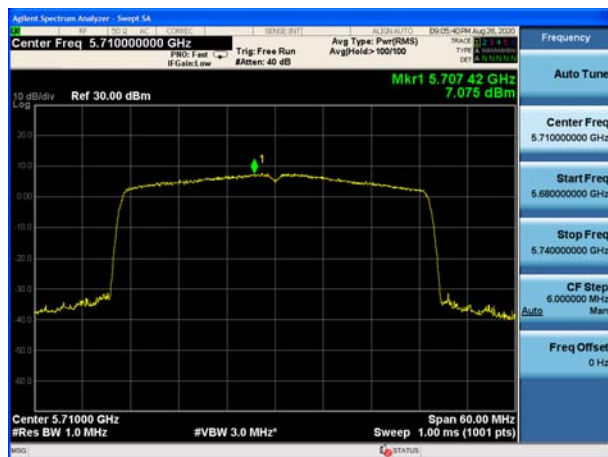

U-NII-2C, 802.11ax HE40, Channel No.: 110

U-NII-2C, 802.11ax HE20, Channel No.: 144

U-NII-2C, 802.11ax HE40, Channel No.: 134

U-NII-2C, 802.11ax HE80, Channel No.: 106

U-NII-2C, 802.11ax HE40, Channel No.: 142