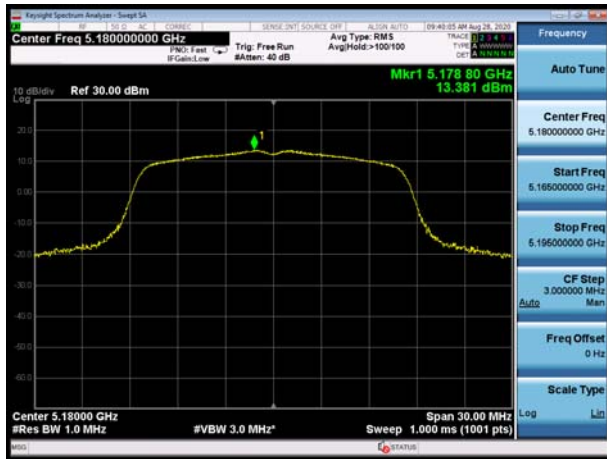

MIMO Antenna 2 without beamforming

U-NII-1, 802.11a, Channel No.: 36