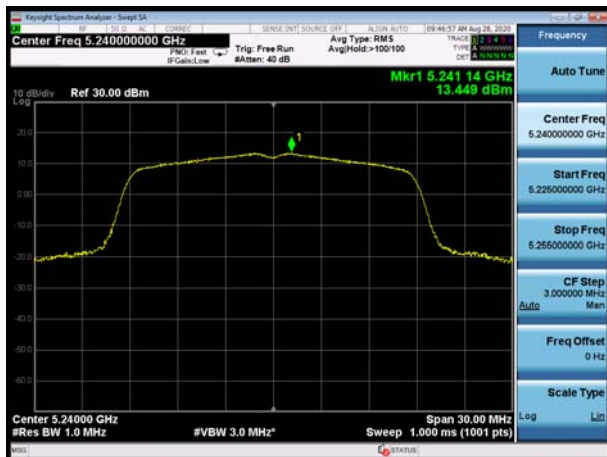

### MIMO Antenna 1 with beamforming

U-NII-1, 802.11n HT20, Channel No.: 36

U-NII-1, 802.11n HT40, Channel No.: 38

U-NII-1, 802.11n HT20, Channel No.: 40

U-NII-1, 802.11n HT40, Channel No.: 46

U-NII-1, 802.11n HT20, Channel No.: 48