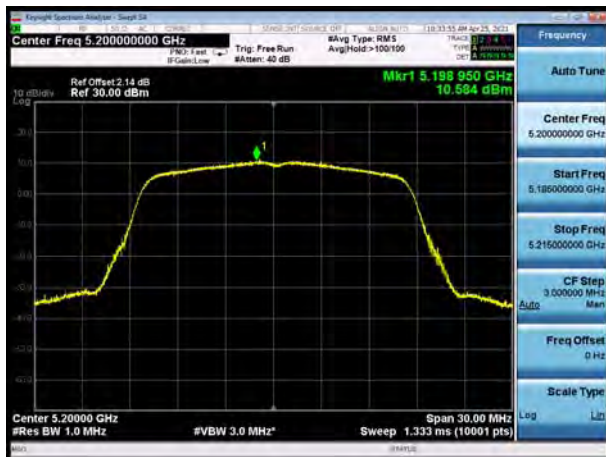

U-NII-1, 802.11a, Channel No.: 40