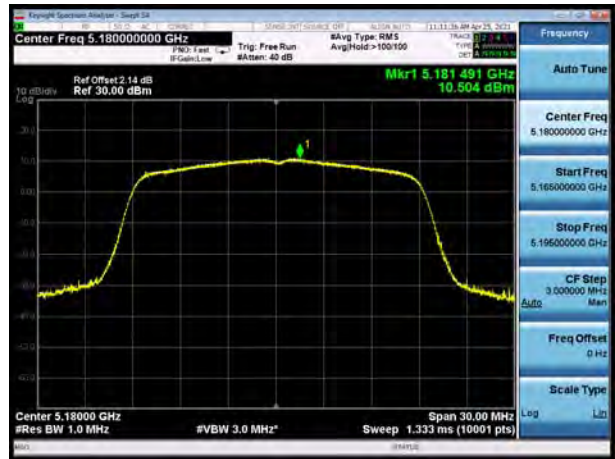

U-NII-1, 802.11n HT20, Channel No.: 36