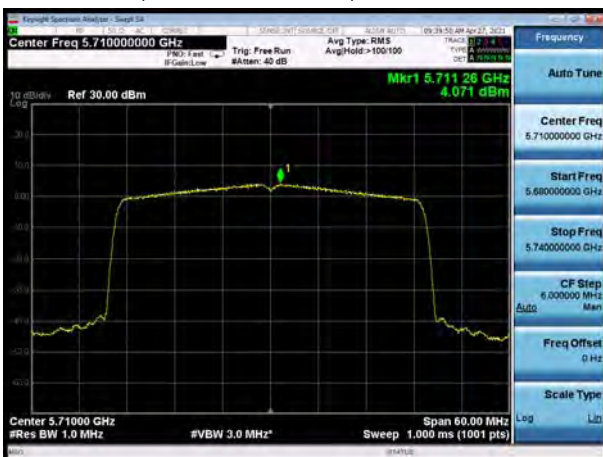

U-NII-2C, 802.11ax HE20, Channel No.: 140

U-NII-2C, 802.11ax HE40, Channel No.: 134

U-NII-2C, 802.11ax HE20, Channel No.: 144

U-NII-2C, 802.11ax HE40, Channel No.: 142

U-NII-2C, 802.11ax HE80, Channel No.: 106