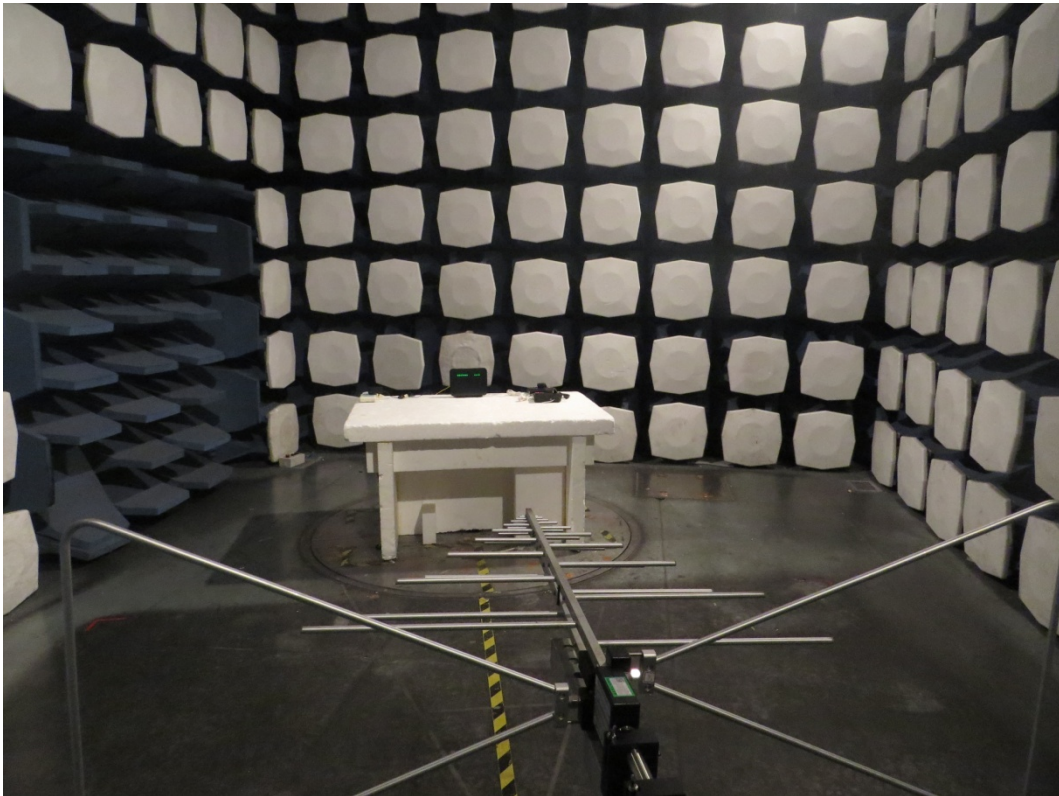

2ADZRG240WG

JBP setup

a: Below 1GHz

b: Above 1GHz

Radiated Emission Test Setup

Conducted Emission Test Setup