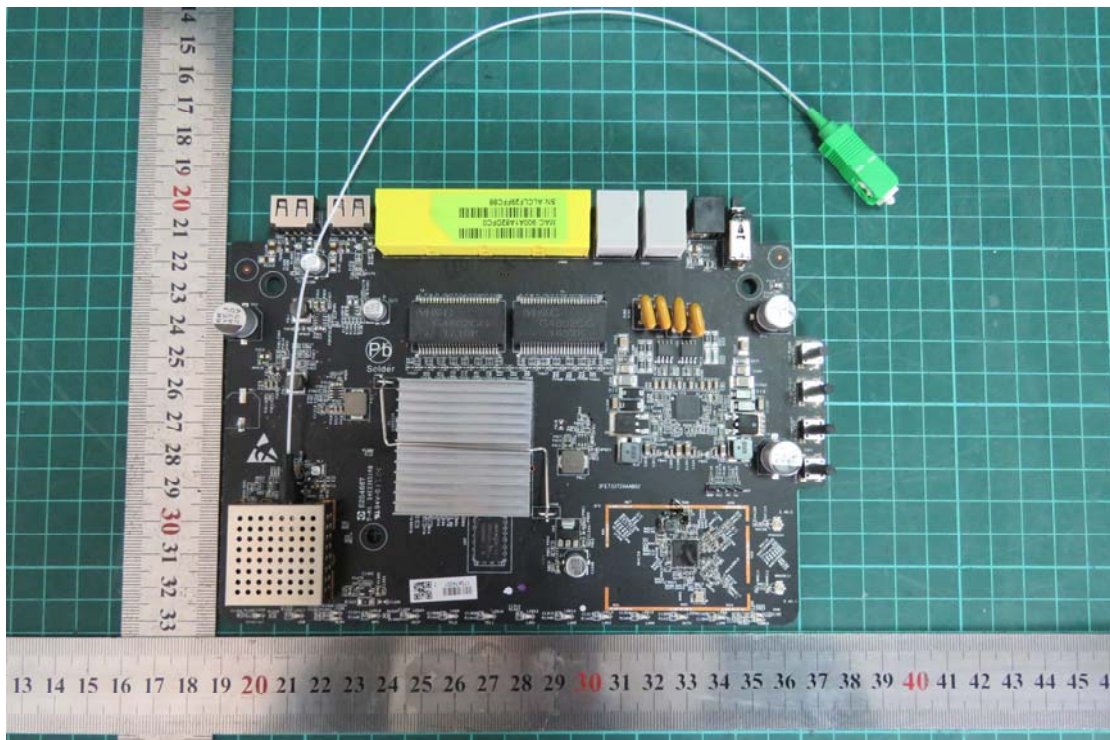

Internal Photo	
Company:	Alcatel-Lucent Shanghai Bell Co.Ltd.
FCC ID:	2ADZRG240WF

Internal Photo	
Company:	Alcatel-Lucent Shanghai Bell Co.Ltd.
FCC ID:	2ADZRG240WF

Internal Photo	
Company:	Alcatel-Lucent Shanghai Bell Co.Ltd.
FCC ID:	2ADZRG240WF