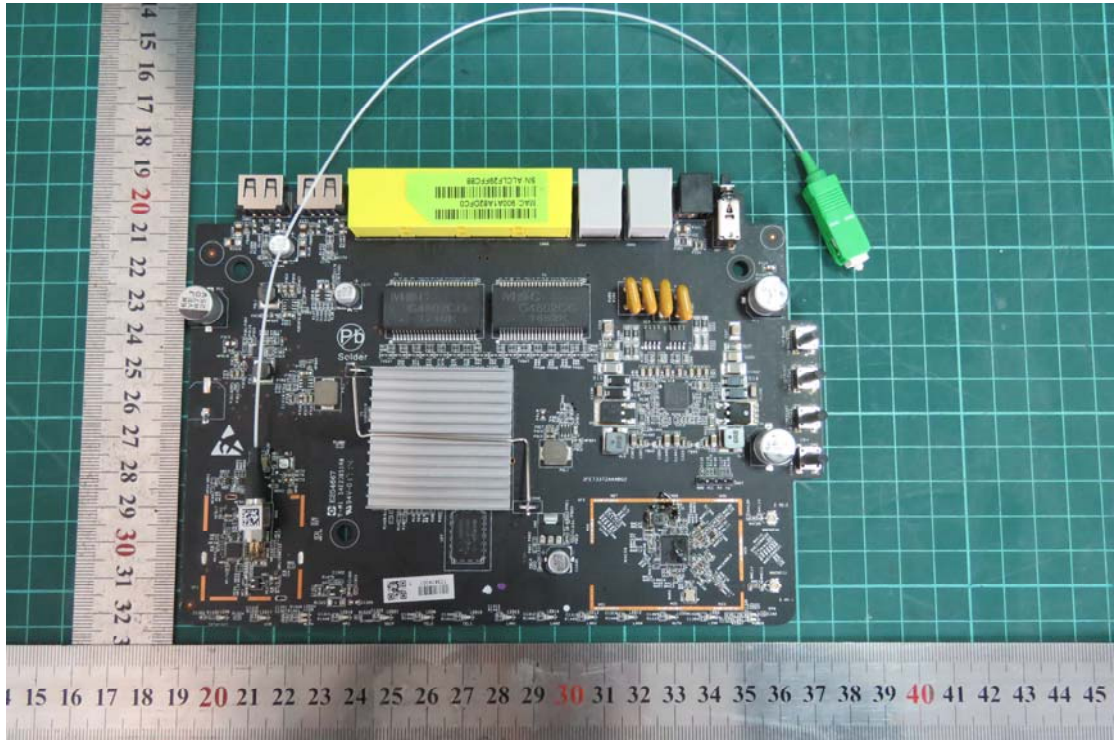

Internal Photo	
Company:	Alcatel-Lucent Shanghai Bell Co.Ltd.
FCC ID:	2ADZRG240WF

Internal Photo	
Company:	Alcatel-Lucent Shanghai Bell Co.Ltd.
FCC ID:	2ADZRG240WF

Internal Photo	
Company:	Alcatel-Lucent Shanghai Bell Co.Ltd.
FCC ID:	2ADZRG240WF