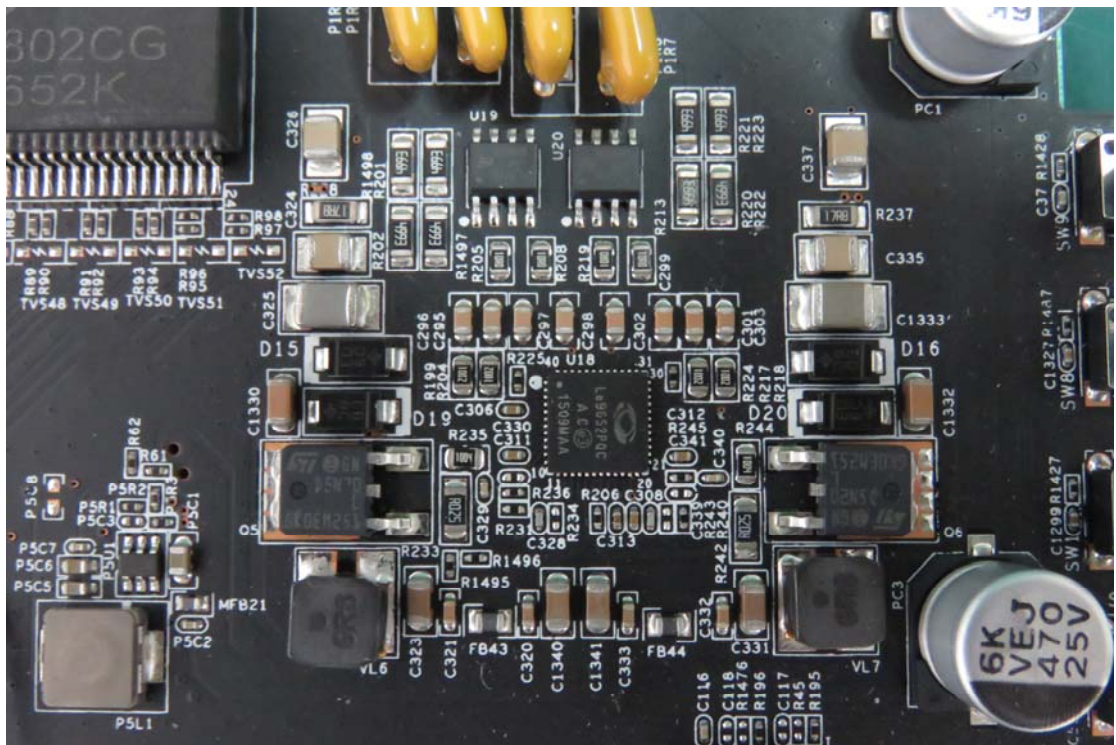

Internal Photo	
Company:	Alcatel-Lucent Shanghai Bell Co.Ltd.
FCC ID:	2ADZRG240WF

Internal Photo	
Company:	Alcatel-Lucent Shanghai Bell Co.Ltd.
FCC ID:	2ADZRG240WF

Internal Photo	
Company:	Alcatel-Lucent Shanghai Bell Co.Ltd.
FCC ID:	2ADZRG240WF