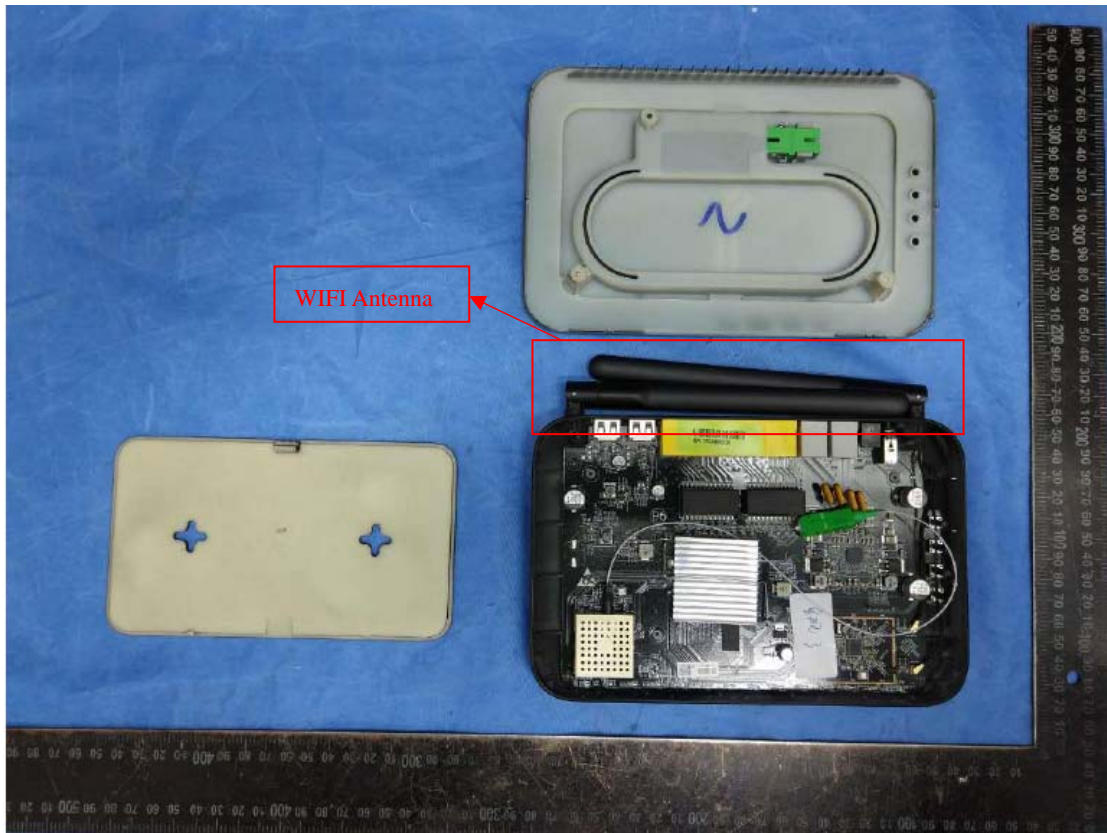

Internal Photo	
Company:	Alcatel-Lucent Shanghai Bell Co.Ltd.
FCC ID:	2ADZRG240WF

Internal Photo	
Company:	Alcatel-Lucent Shanghai Bell Co.Ltd.
FCC ID:	2ADZRG240WF

Internal Photo	
Company:	Alcatel-Lucent Shanghai Bell Co.Ltd.
FCC ID:	2ADZRG240WF