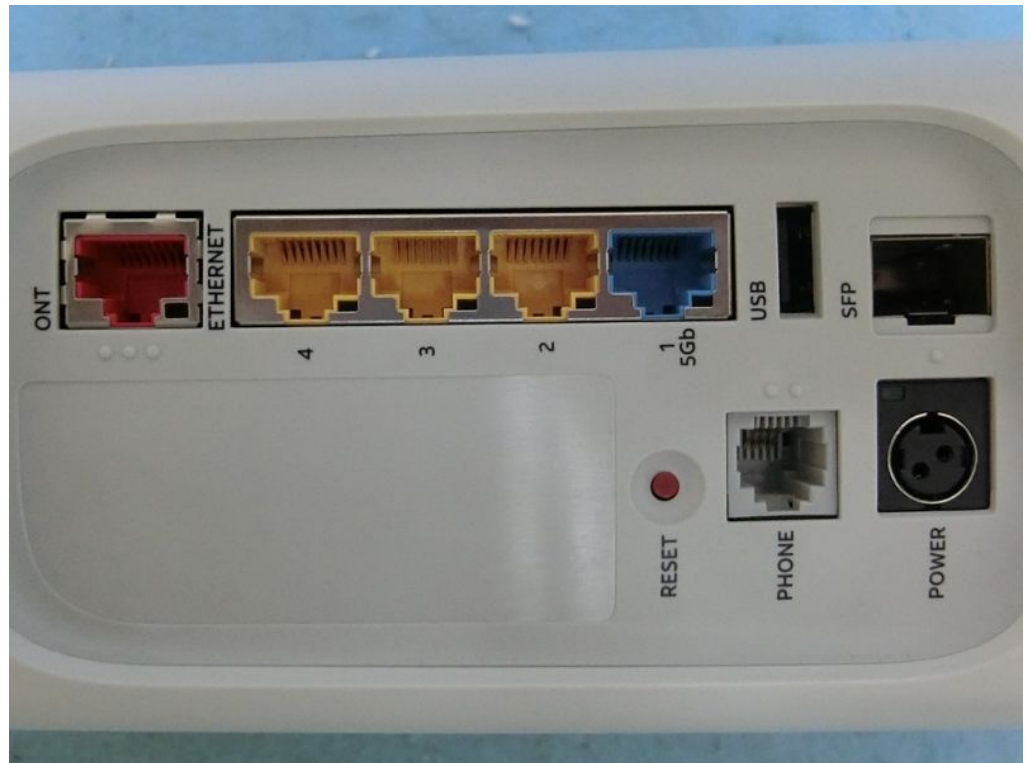

Brand Name: NOKIA Model Name: BGW320-505

Adapter