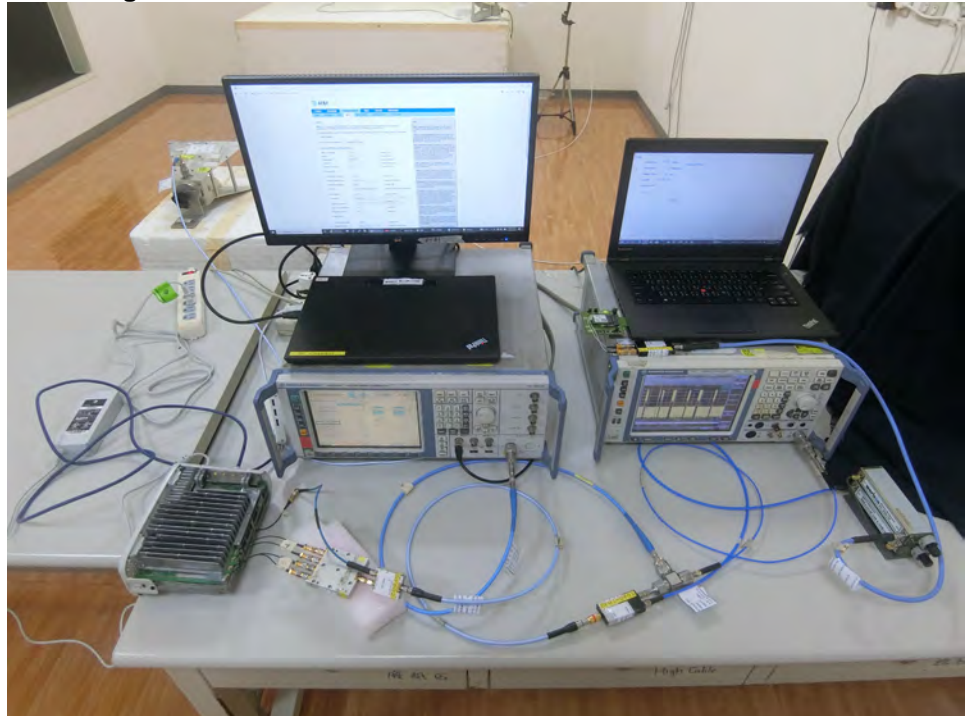

## 1. Photographs of Dynamic Frequency Selection Test Configuration

For Dynamic In-Service Monitoring Zero Wait:

FRONT VIEW

CLOSE-UP VIEW

For others test:

FRONT VIEW

CLOSE-UP VIEW

—THE END—